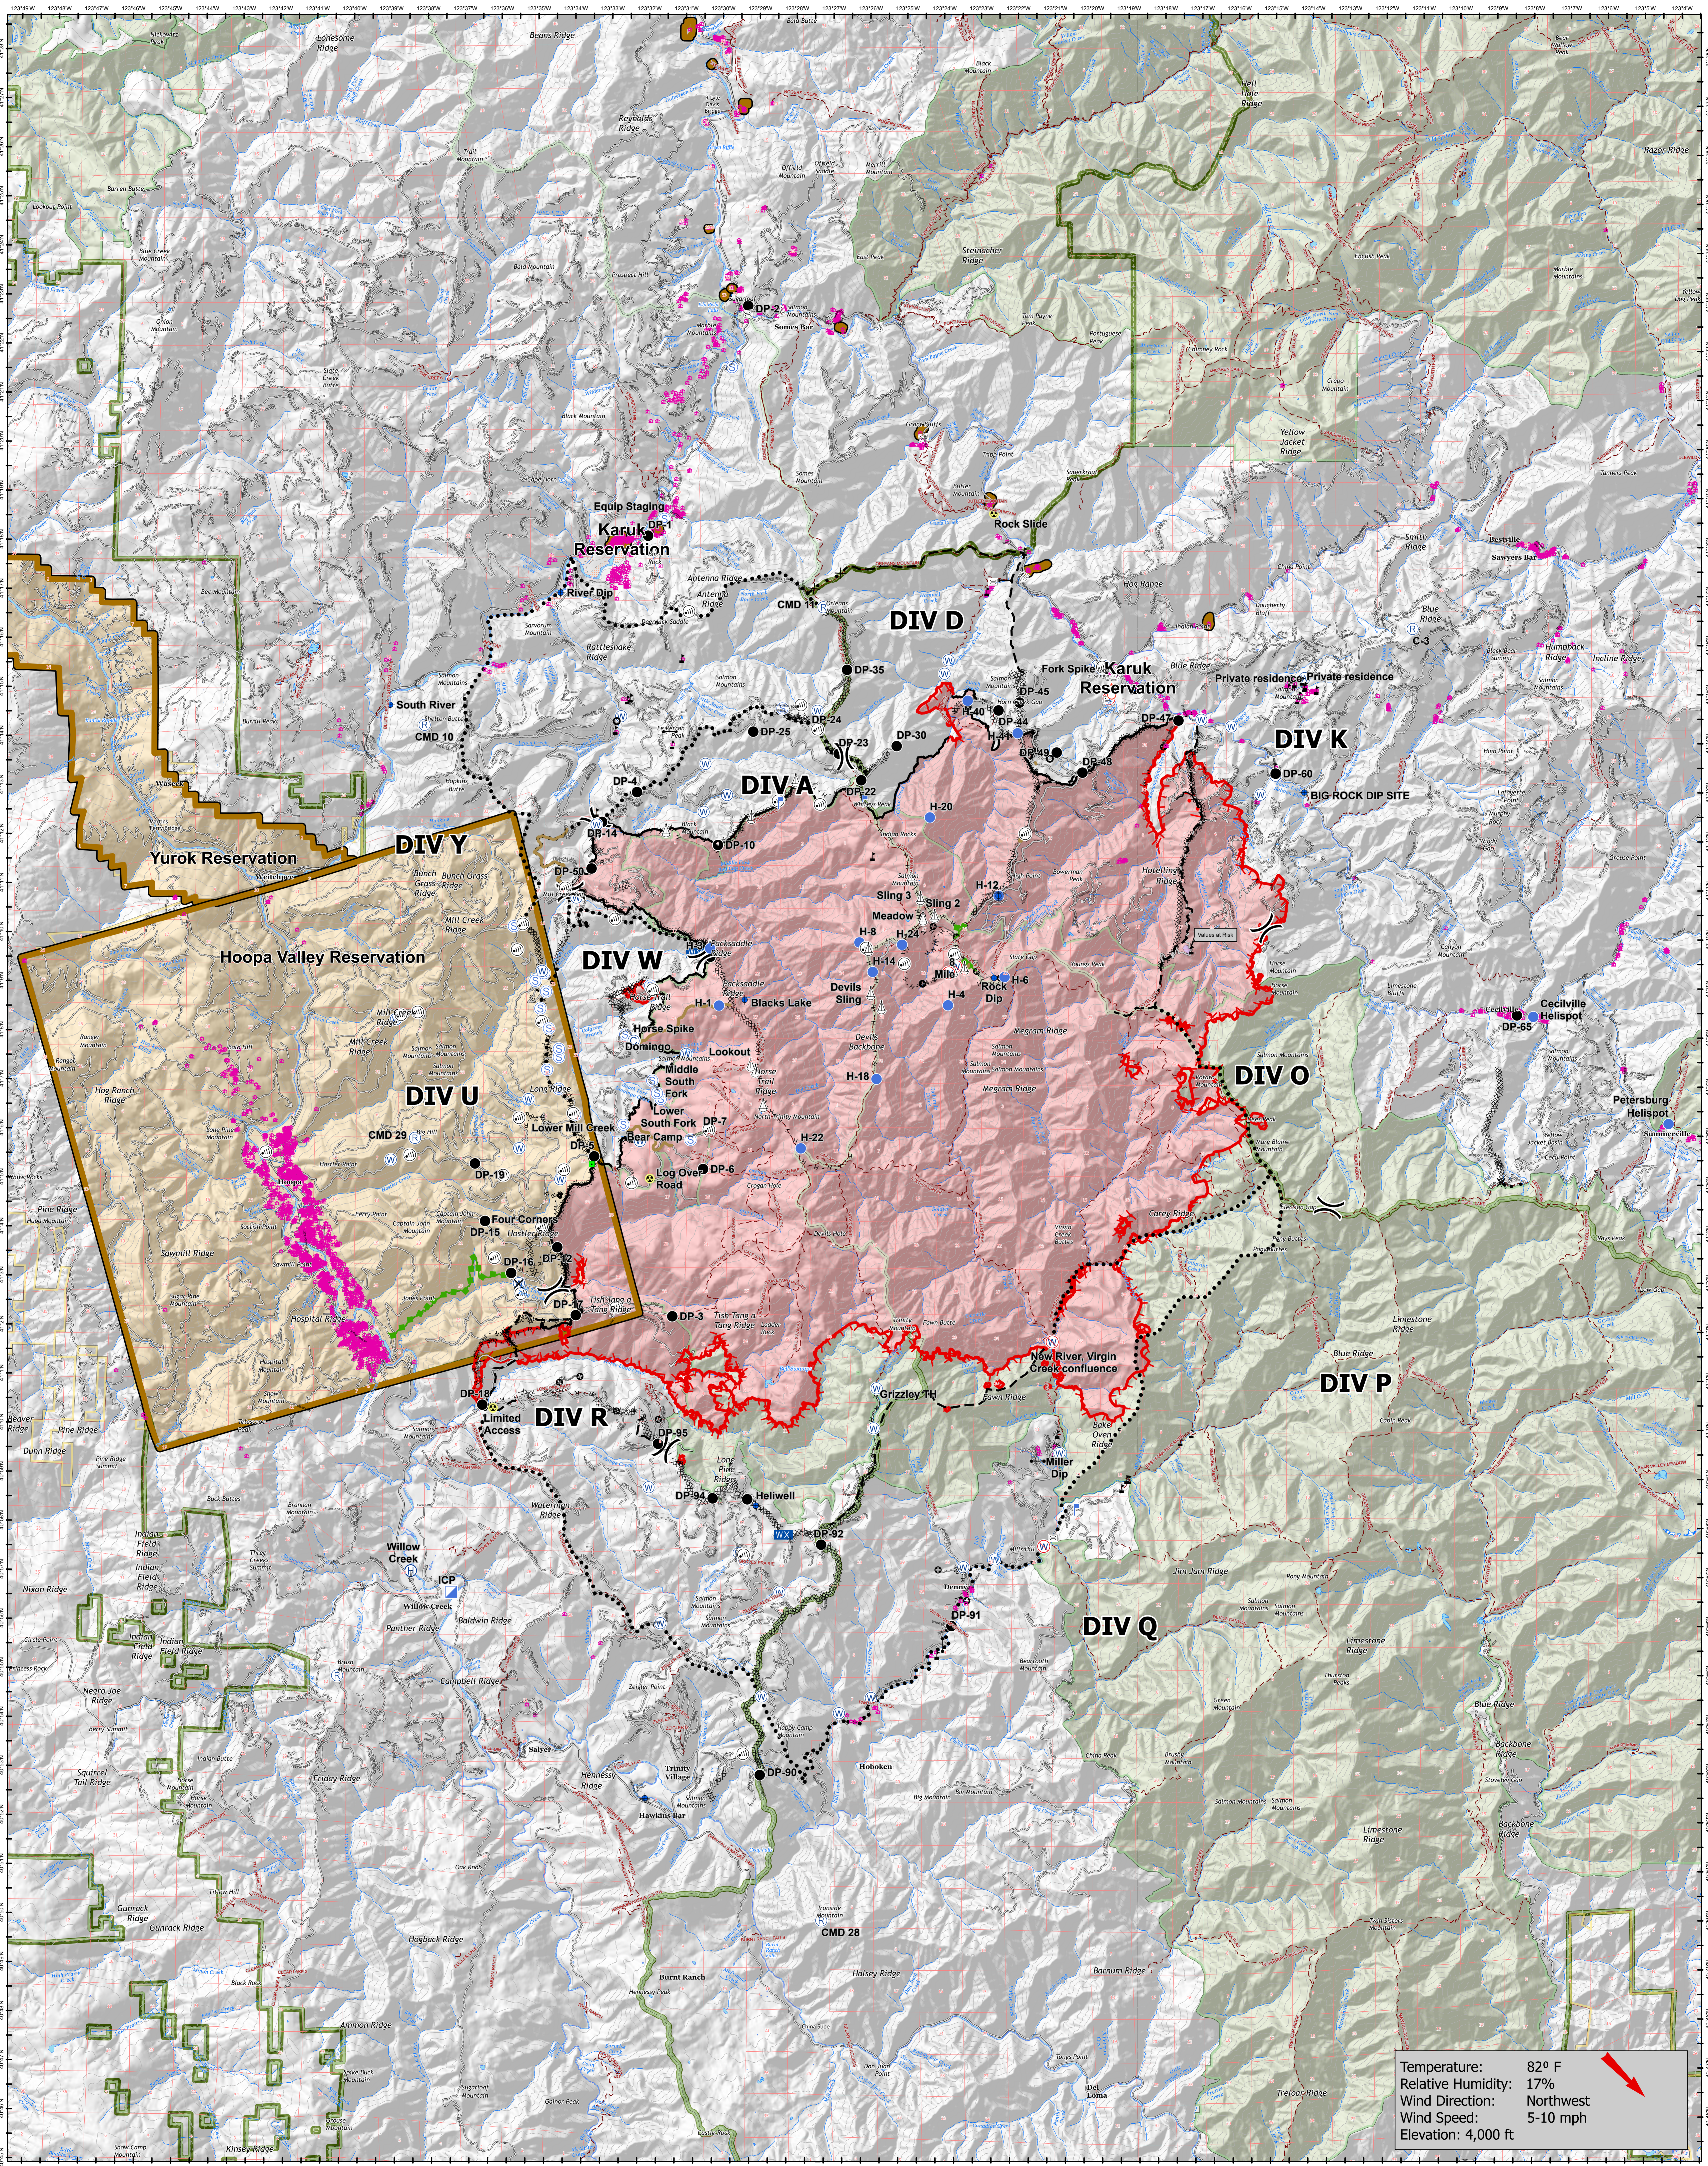

OPERATIONS RED SALMON COMPLEX CA-SRF-000656

RED SALMON COMPLEX CA-SRF-000656 10/01/2020

Temperature: 82° F
 Relative Humidity: 17%
 Wind Direction: Northwest
 Wind Speed: 5-10 mph
 Elevation: 4,000 ft

124,464 Est. Acres
 Acres from IR/GPS 9/30/2020 ~1300
 Scale: 1:75,000
 Datum: NAD 1983

• Bridge	• Helibase	• Mobile Weather Unit	• Value at Risk	• Completed Doser Line	• Planned Fire Line	• Wilderness Area
• Camp	• Incident Command Post	• Sling Site	• Division Break	• Completed Hand Line	• Planned Secondary Line	• BIA
• Culvert	• Internet Access	• Spot Fire	• Building	• Road as Completed Line	• Air Tanker Retardant	• Wildfire Daily Fire Perimeter
• Dip Site	• Landmark	• Staging Area	• Native American Reservation	• Access or Improved Road	• Escape Route	• Value at Risk
• Gate	• Lookout	• Water Source	• Uncontrolled Fire Edge	• Line Break Completed	• Repair Line	• National Forest Boundary
		• Restricted Water Source	• Contained Line	• Active Burnout	• Road Repair	
			• Proposed Doser Line	• Other		

Use Avenza Maps App