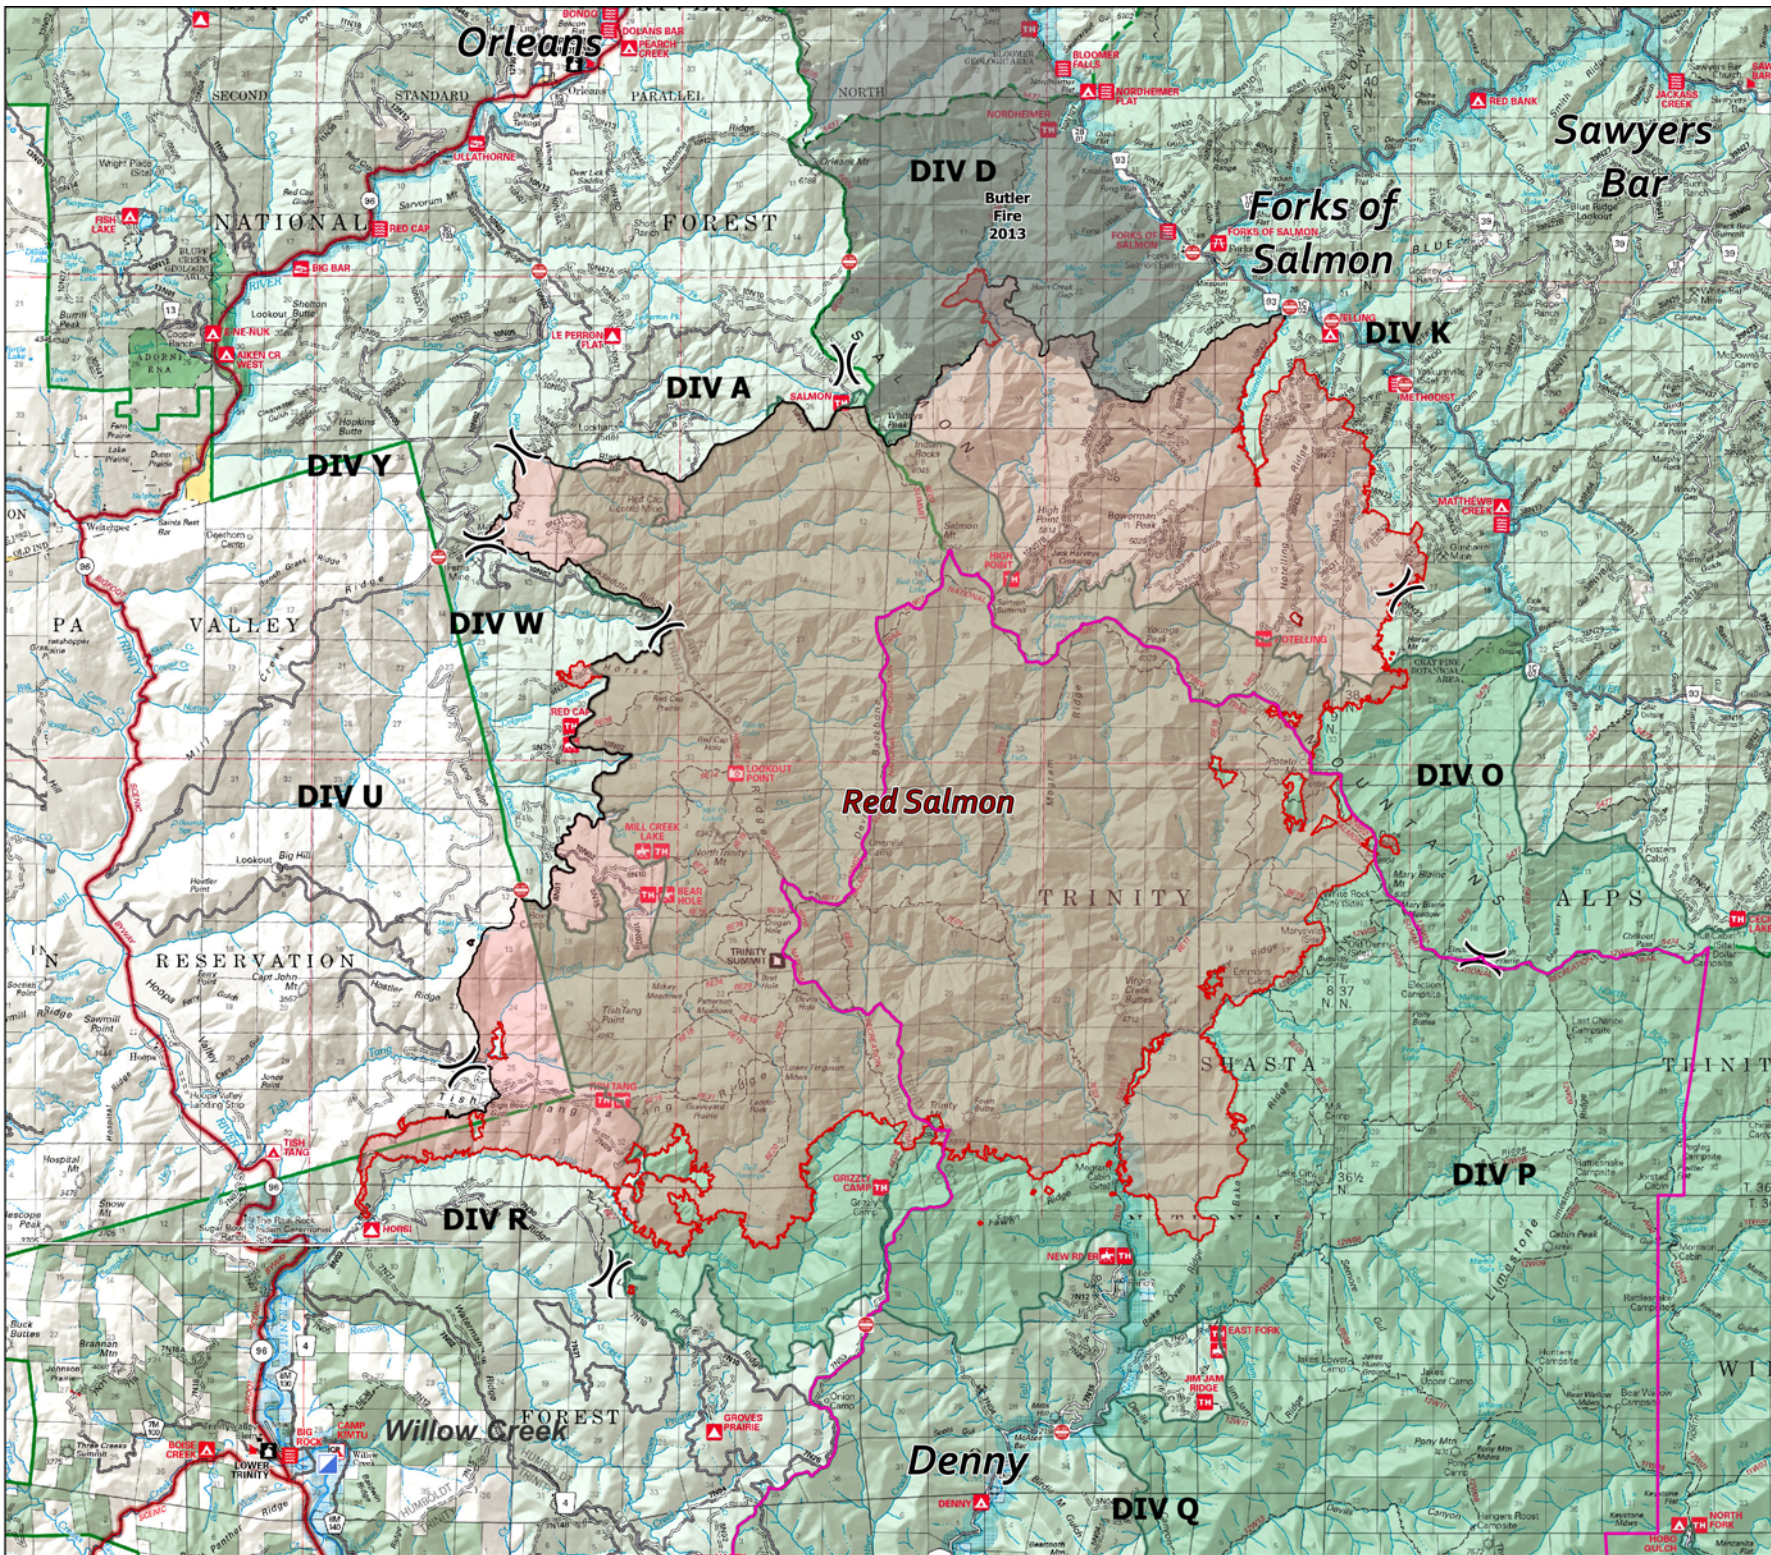

Public Information Map

Red Salmon Complex CA-SRF-000656

10/01/2020

- Incident Command Post
- Division Break
- Wildfire Perimeter
- Shasta-Trinity National Forest Fire Area Closure
- Road Closures
- Uncontrolled Fire Edge
- Contained Line
- Butler Fire

All National Forest System Lands within the Six Rivers & Klamath National Forests are closed to Public Access.