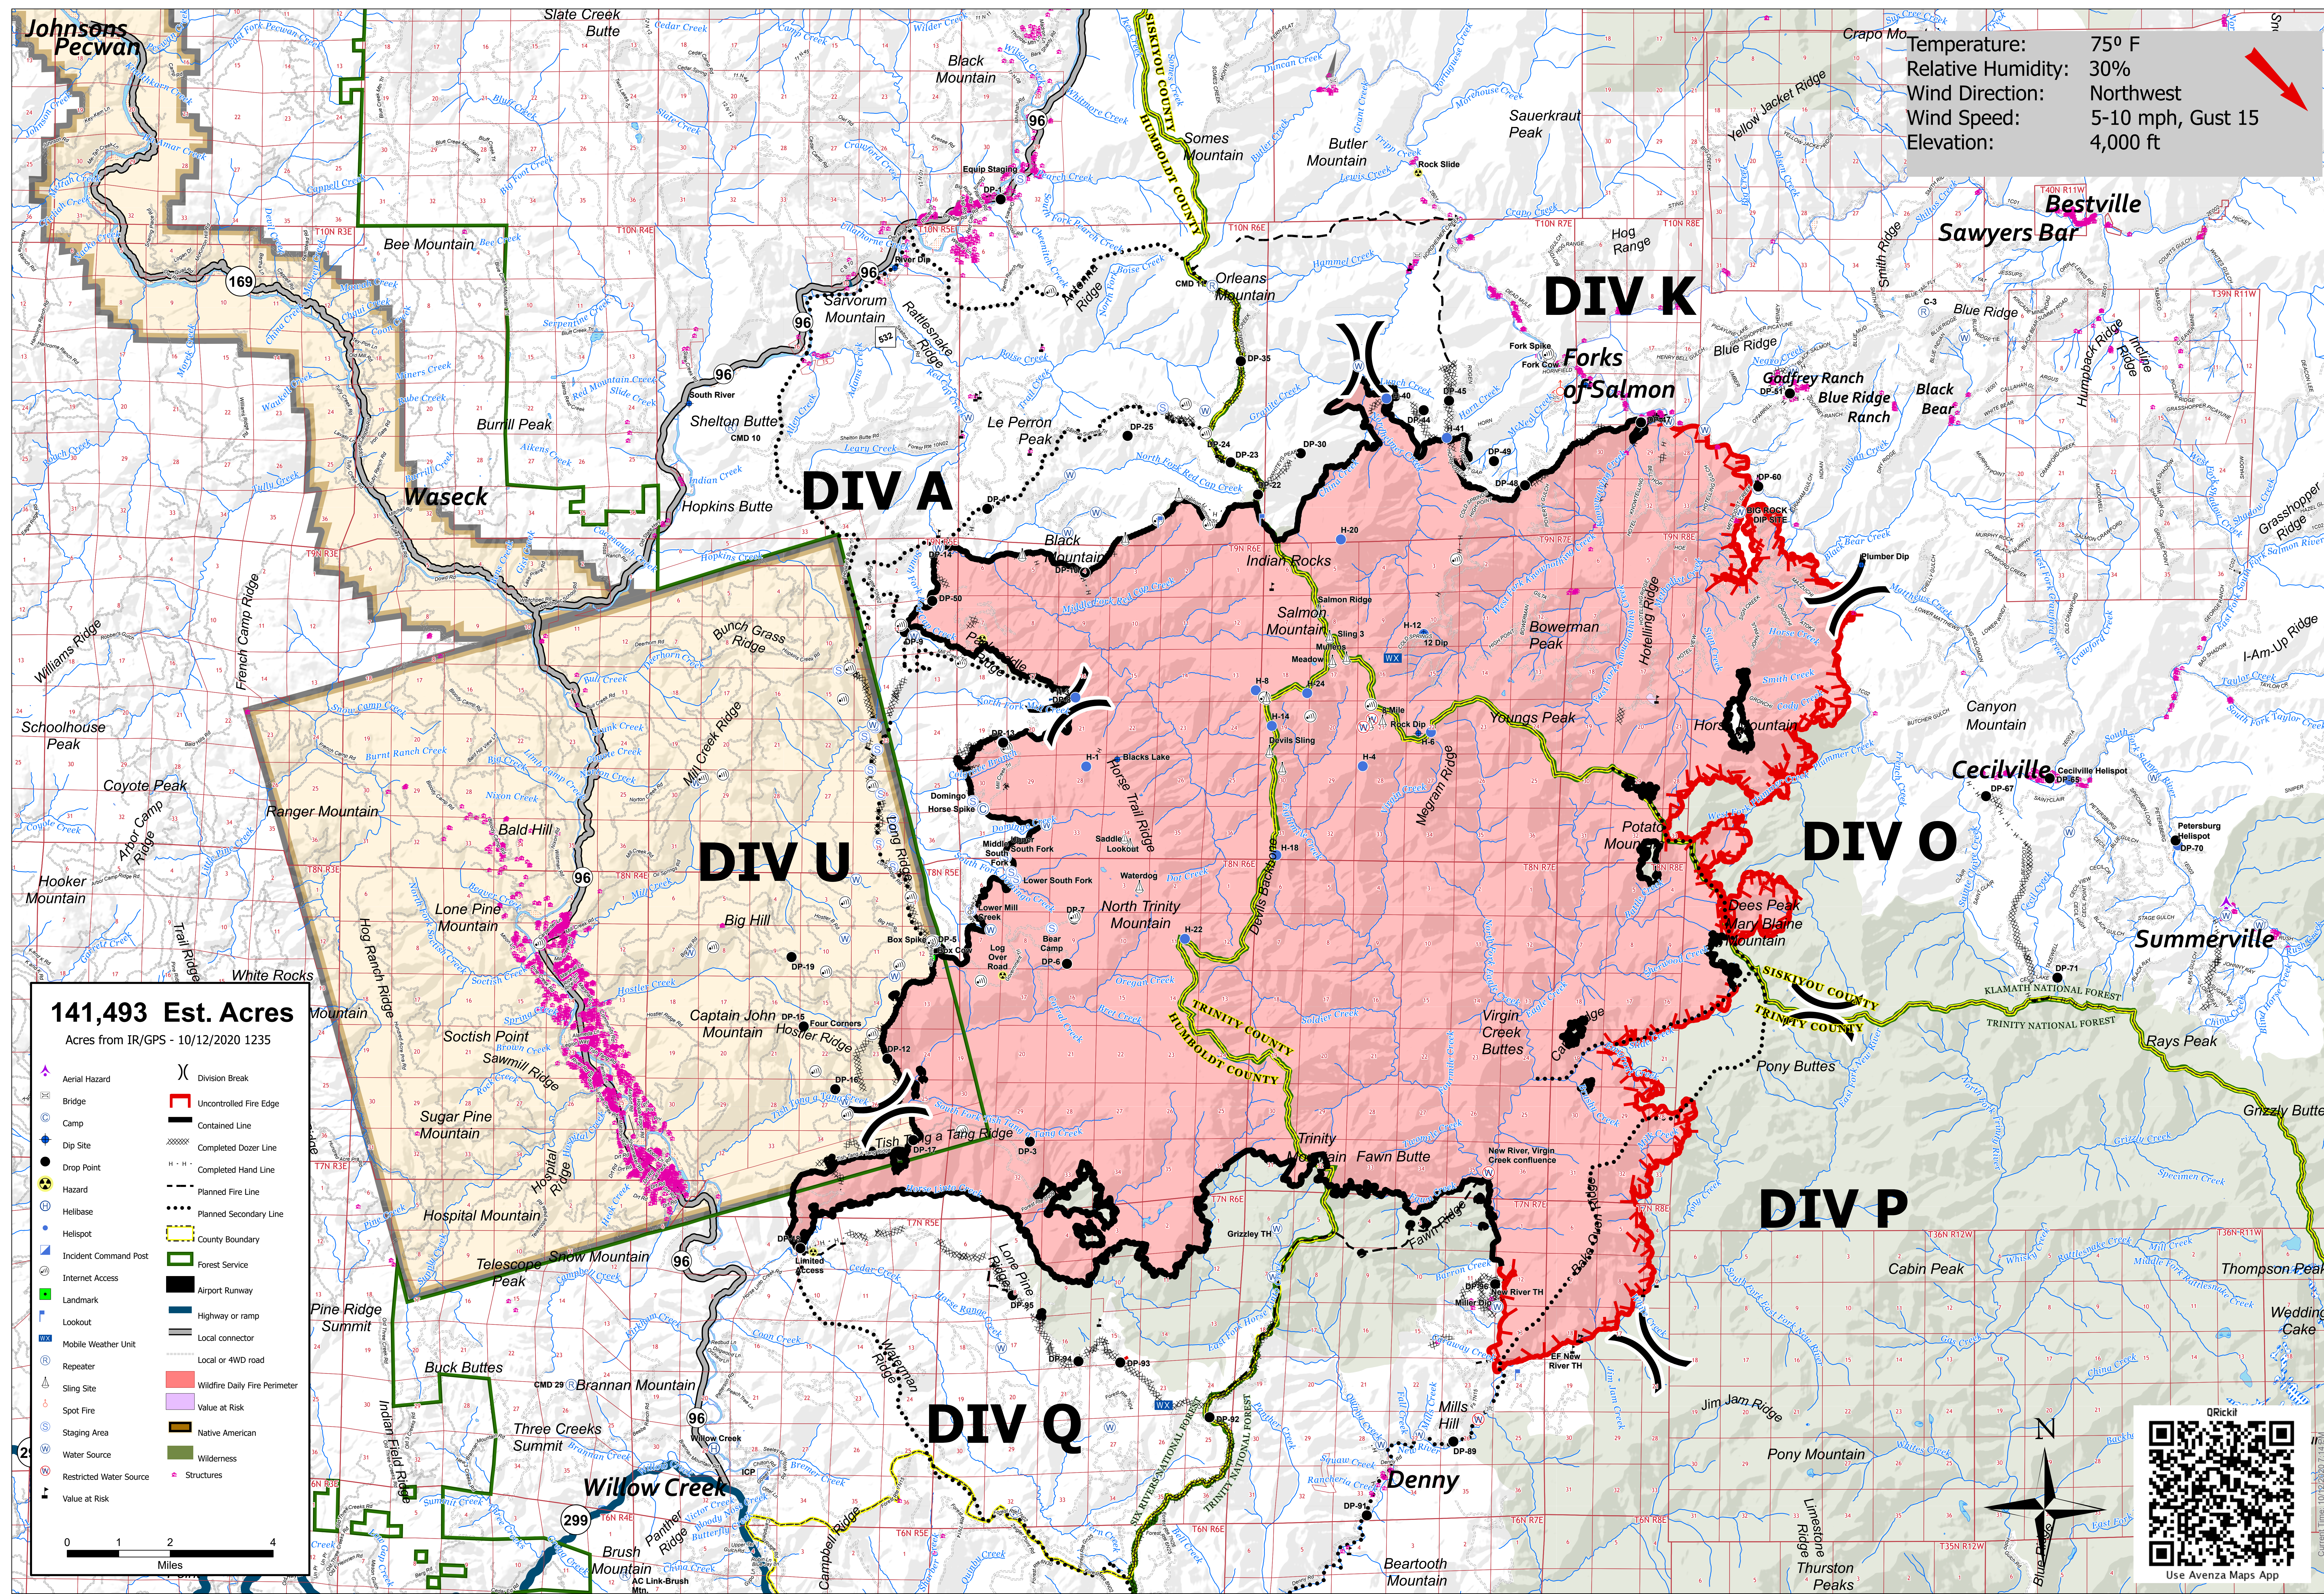

# RED SALMON COMPLEX

# CA-SRF-000656

10/13/2020

Temperature: 75° F  
Relative Humidity: 30%  
Wind Direction: Northwest  
Wind Speed: 5-10 mph, Gust 15  
Elevation: 4,000 ft

### 141,493 Est. Acres

Acres from IR/GPS - 10/12/2020 1235

- Aerial Hazard
- Bridge
- Camp
- Dip Site
- Drop Point
- Hazard
- Helibase
- Helispot
- Incident Command Post
- Internet Access
- Landmark
- Lookout
- Mobile Weather Unit
- Repeater
- Sling Site
- Spot Fire
- Staging Area
- Water Source
- Restricted Water Source
- Value at Risk
- Division Break
- Uncontrolled Fire Edge
- Contained Line
- Completed Dozer Line
- Completed Hand Line
- Planned Fire Line
- Planned Secondary Line
- County Boundary
- Forest Service
- Airport Runway
- Highway or ramp
- Local connector
- Local or 4WD road
- Wildfire Daily Fire Perimeter
- Value at Risk
- Native American
- Wilderness
- Structures

Use Avenza Maps App