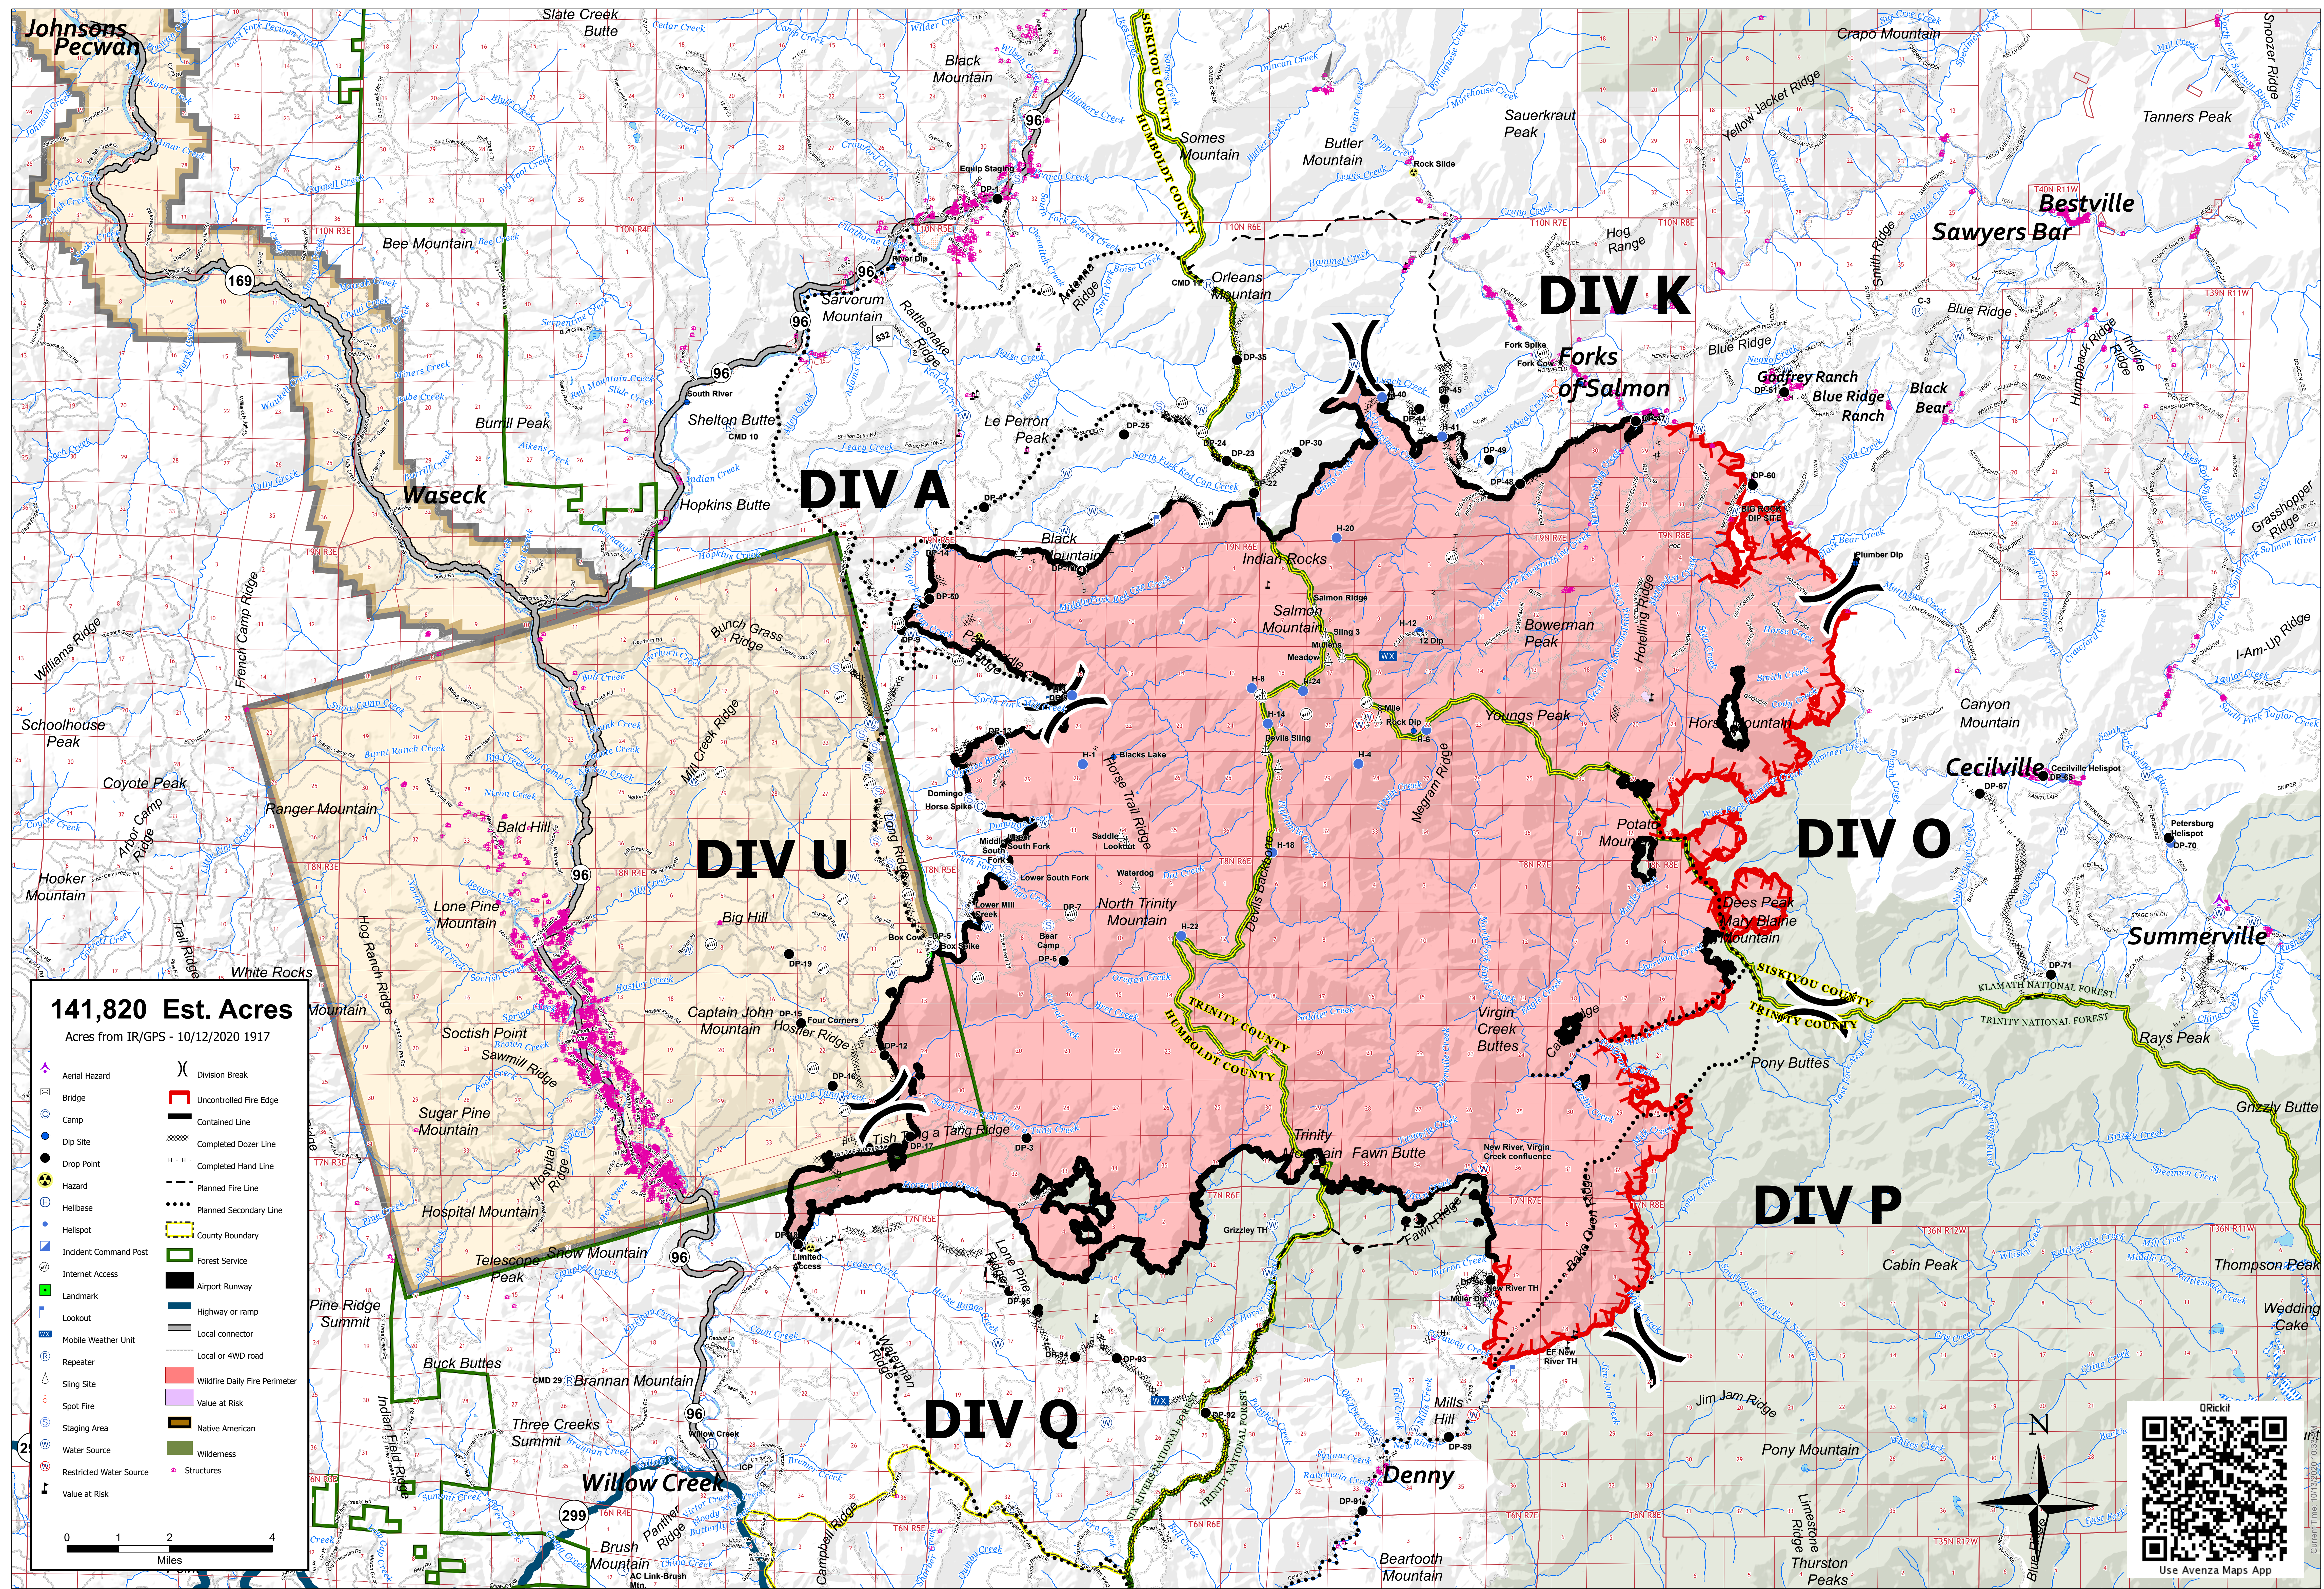

RED SALMON COMPLEX

CA-SRF-000656

10/13/2020

141,820 Est. Acres

Acres from IR/GPS - 10/12/2020 1917

- Aerial Hazard
 - Bridge
 - Camp
 - Dip Site
 - Drop Point
 - Hazard
 - Helibase
 - Helispot
 - Incident Command Post
 - Internet Access
 - Landmark
 - Lookout
 - Mobile Weather Unit
 - Repeater
 - Sling Site
 - Spot Fire
 - Staging Area
 - Water Source
 - Restricted Water Source
 - Value at Risk
- Division Break
 - Uncontrolled Fire Edge
 - Contained Line
 - Completed Dozer Line
 - Completed Hand Line
 - Planned Fire Line
 - Planned Secondary Line
 - County Boundary
 - Forest Service
 - Airport Runway
 - Highway or ramp
 - Local connector
 - Local or 4WD road
 - Wildfire Daily Fire Perimeter
 - Value at Risk
 - Native American
 - Wilderness
 - Structures

Current Time: 10/13/2020 10:52:11