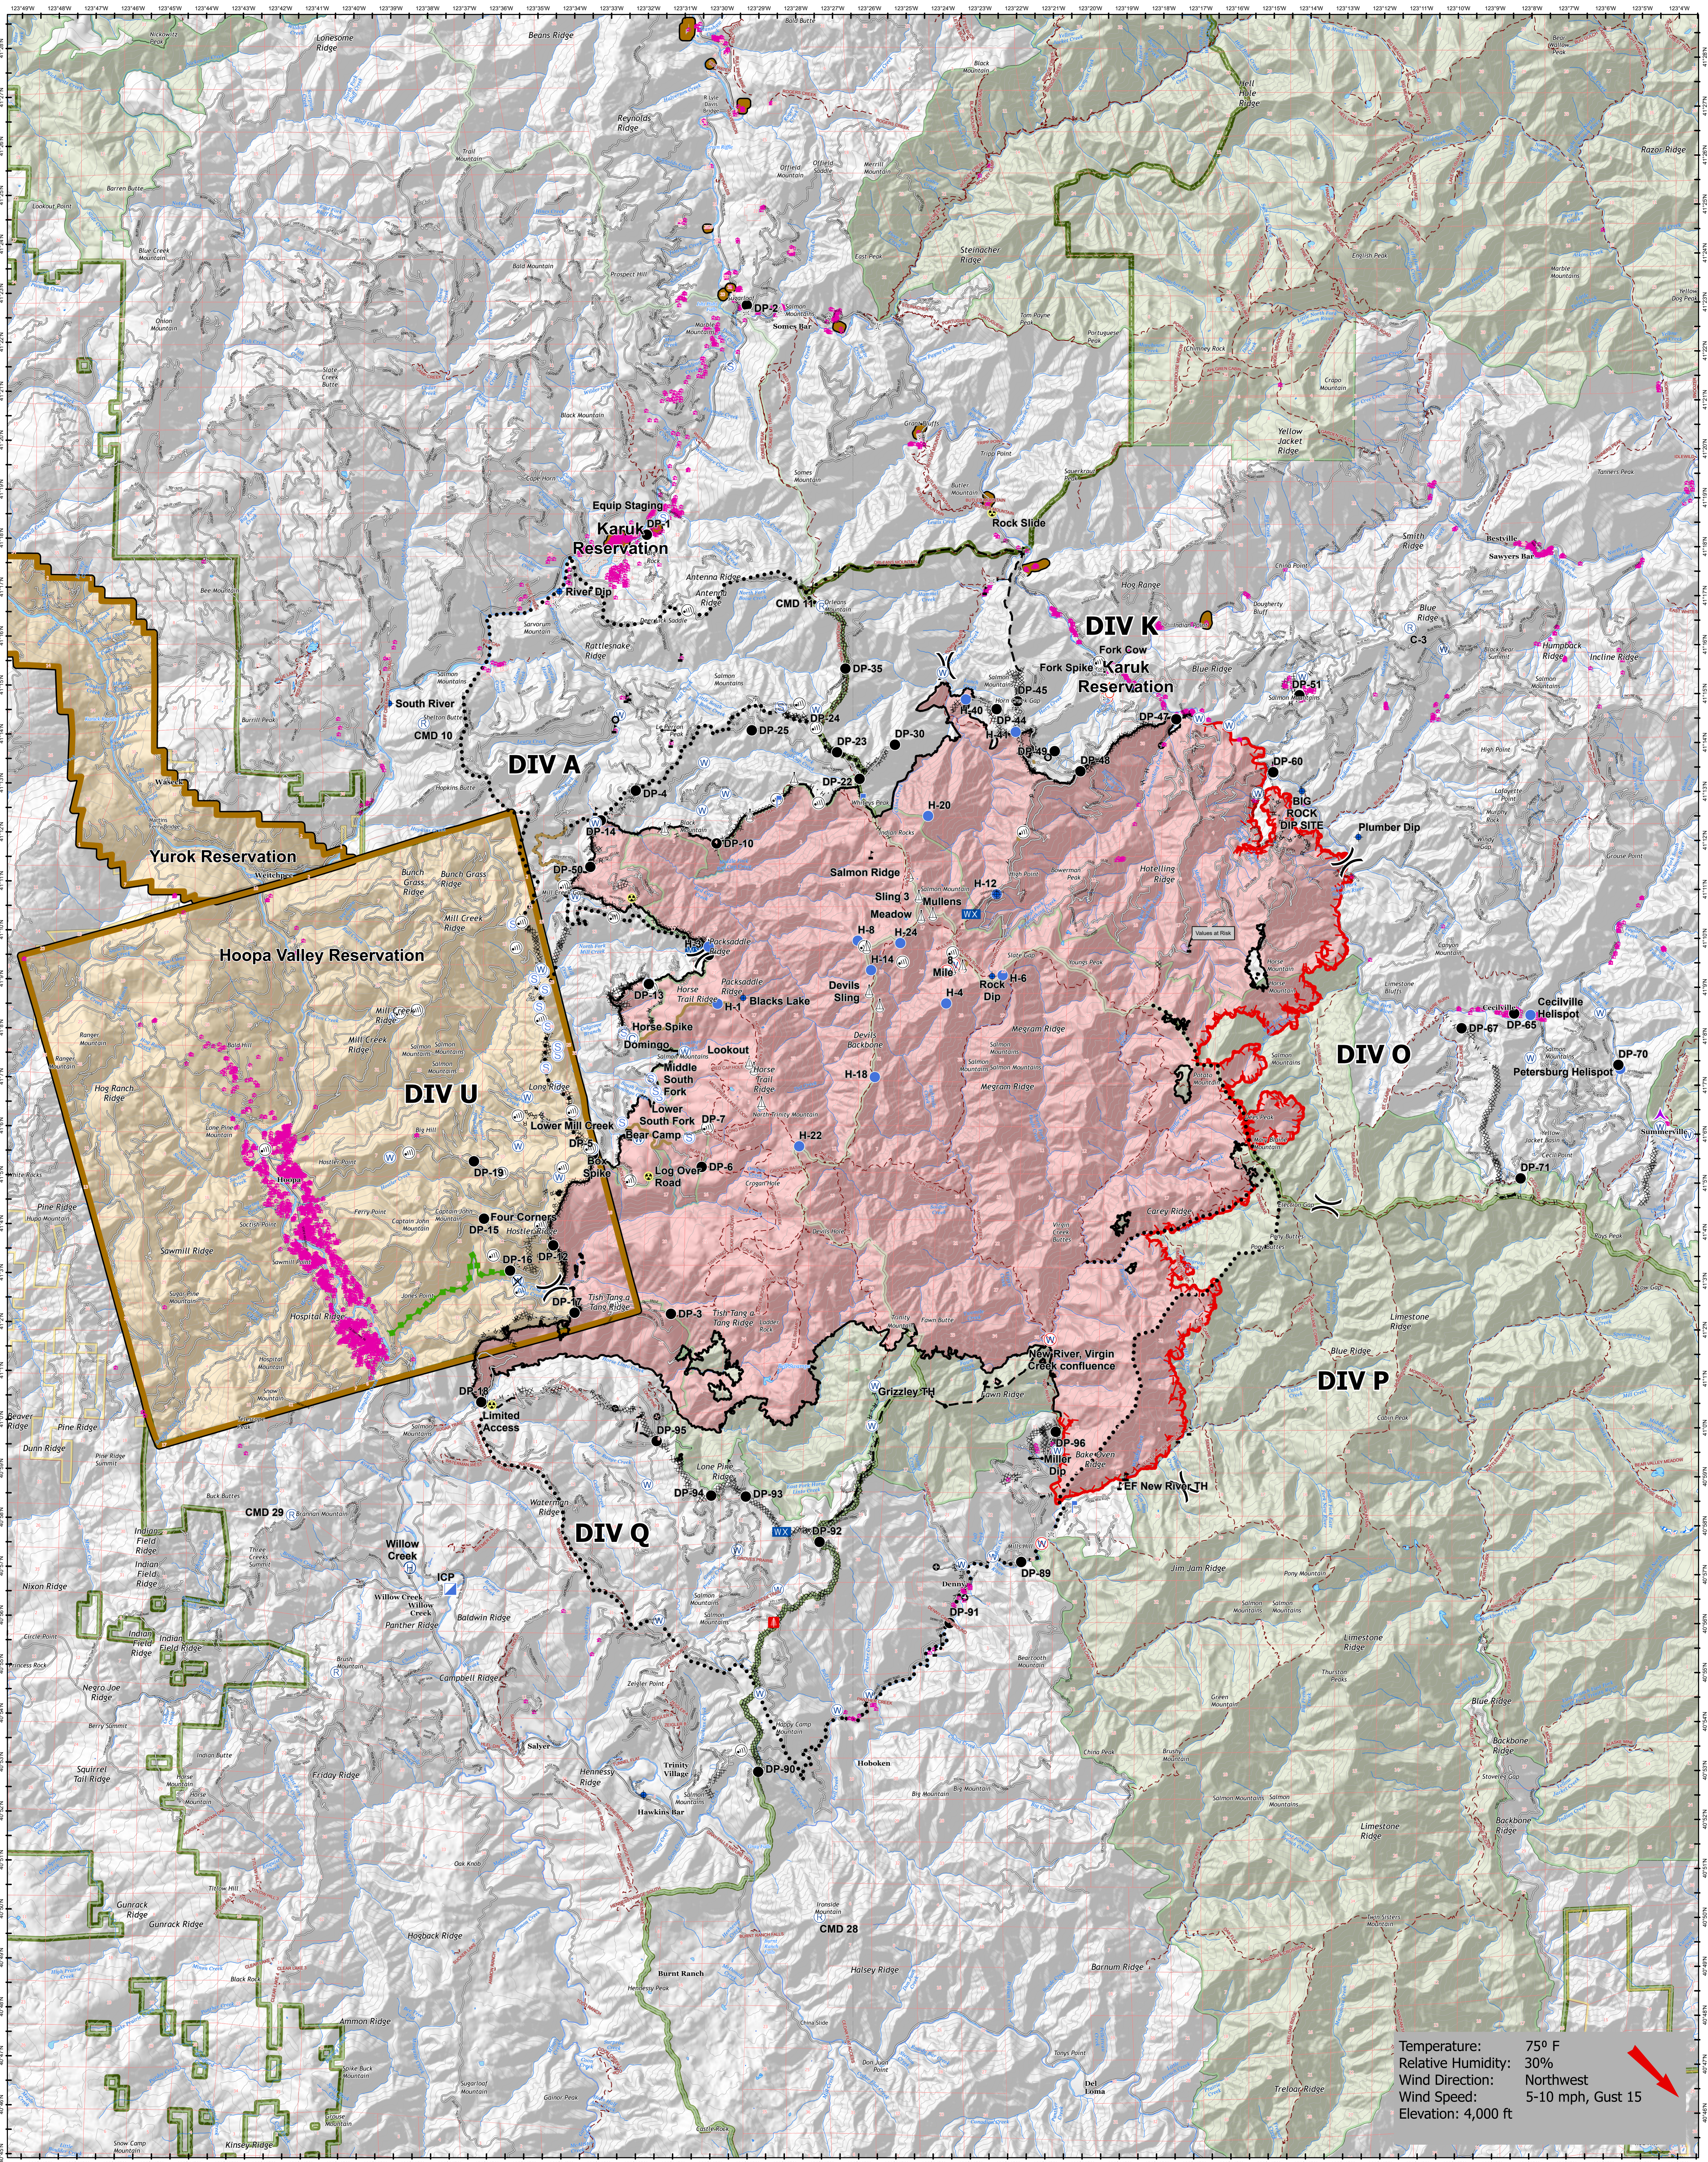

OPERATIONS RED SALMON COMPLEX CA-SRF-000656

RED SALMON COMPLEX CA-SRF-000656 10/13/2020

Temperature: 75° F
 Relative Humidity: 30%
 Wind Direction: Northwest
 Wind Speed: 5-10 mph, Gust 15
 Elevation: 4,000 ft

141,493 Est. Acres
 Acres from IR/GPS 10/12/2020 1235
 Scale: 1:75,000

Datum: NAD 1983

- | | |
|---|--|
| <ul style="list-style-type: none"> ● Aerial Hazard — Bridge ● Camp ⊗ Closure ○ Culvert ● Dip Site ● Drop Point ● Gate ● Hazard ● Helibase ● Helispot ● Incident Command Post ● Internet Access ● Landmark ● Lookout ● Mobile Weather Unit ● Repeater ● Sling Site ● Spot Fire ● Staging Area ● Water Source ● Restricted Water Source ● Value at Risk ● Division Break ● Building ● Native American Reservation ● Uncontrolled Fire Edge ● Contained Line ● Completed Doser Line ● Completed Hand Line ● Road as Completed Line ● Access or Improved Road ● Proposed Doser Road ● Planned Fire Line ● Planned Secondary Line ● Escape Route ● Repair Line ● Road Repair ● Other ● Trails ● Roads ● Wildfire Daily Fire Perimeter ● Value at Risk ● National Forest Boundary ● Wilderness Area ● BIA | |
|---|--|