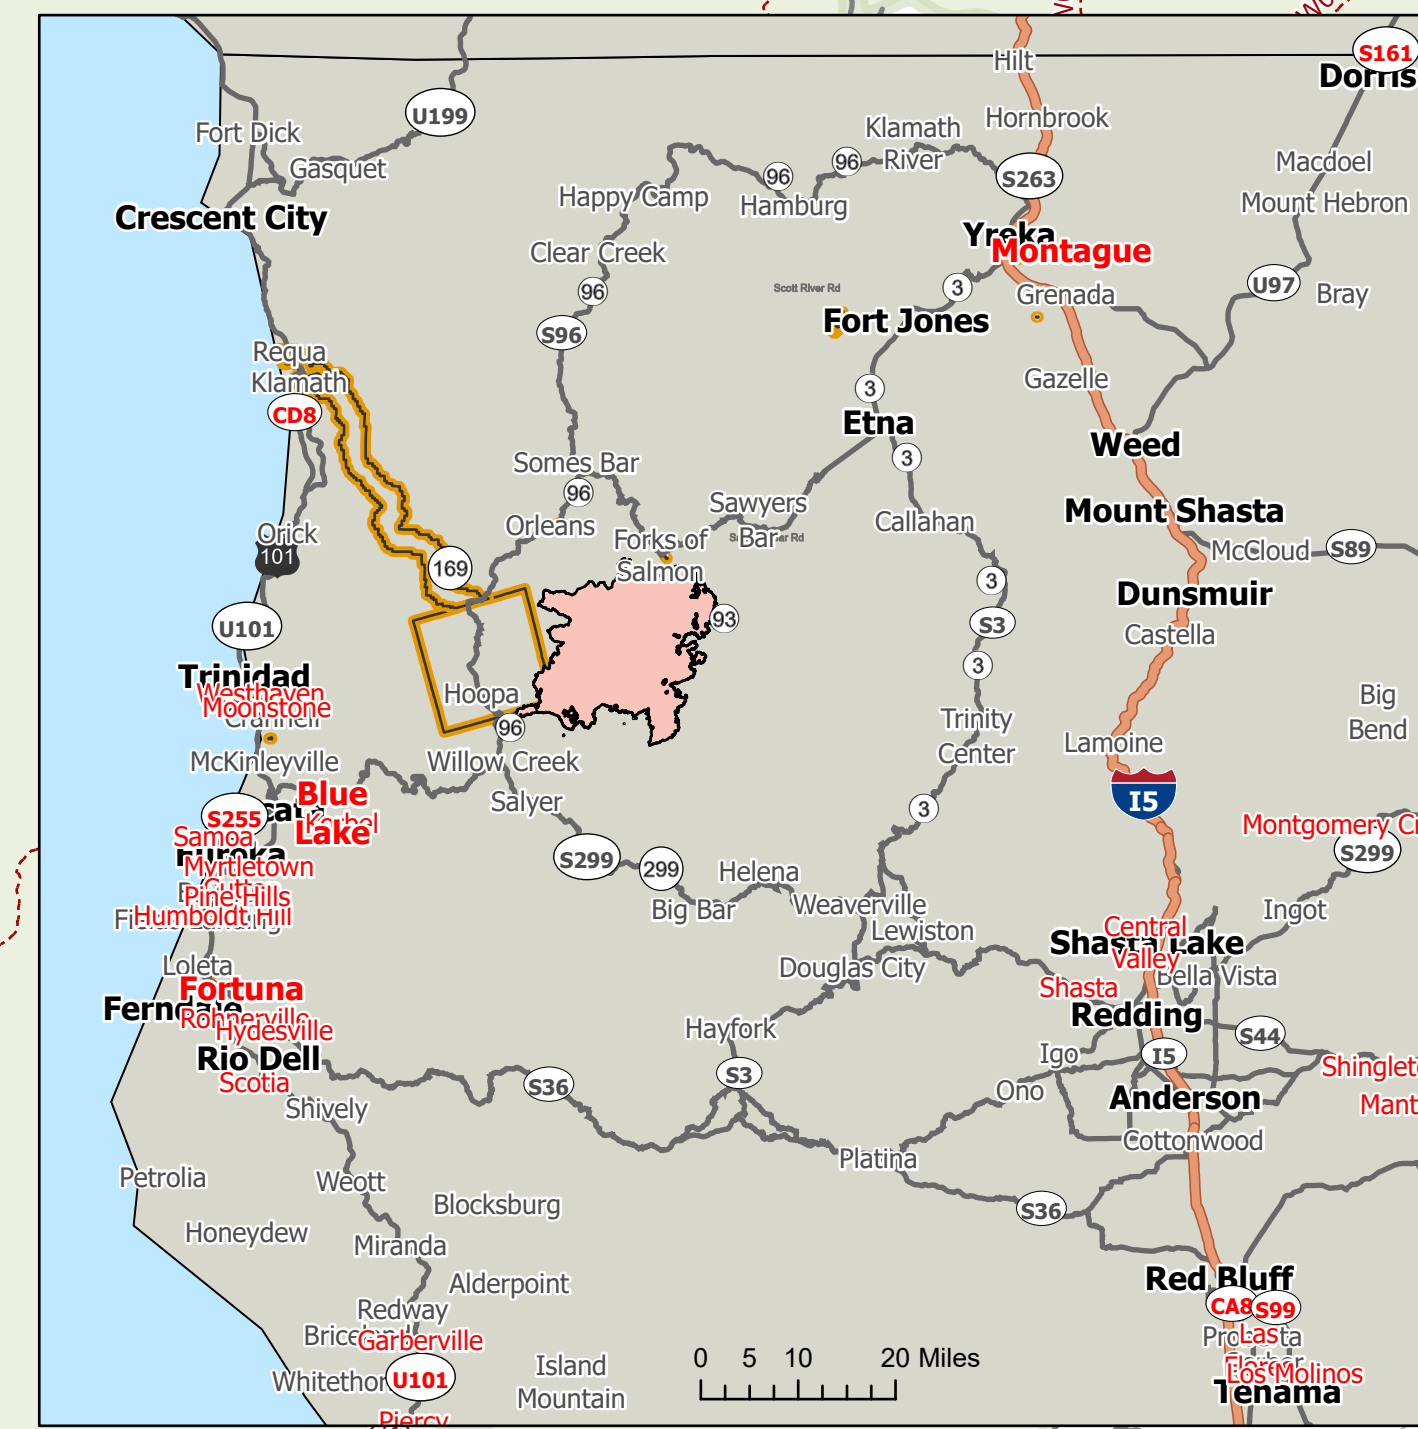

Label	Latitude	Longitude	Notes
DP-1	41° 18.172' N	123° 31.944' W	Adjacent to Orleans Base Camp
DP-2	41° 22.873' N	123° 29.284' W	
DP-3	41° 10.293' N	123° 23.328' W	Adjacent to Salmon Spike
DP-4	41° 12.951' N	123° 32.228' W	
DP-5	41° 05.518' N	123° 33.266' W	
DP-6	41° 05.463' N	123° 30.572' W	
DP-7	41° 06.013' N	123° 30.214' W	
DP-8	41° 09.889' N	123° 30.357' W	
DP-9	41° 10.871' N	123° 33.993' W	Adjacent to Mill Gap Spike
DP-10	41° 11.874' N	123° 30.021' W	
DP-11	41° 10.851' N	123° 22.430' W	Adjacent to 12 Dip
DP-12	41° 03.689' N	123° 34.375' W	
DP-13	41° 08.994' N	123° 31.828' W	
DP-14	41° 22.872' N	123° 29.284' W	
DP-15	41° 04.180' N	123° 36.242' W	
DP-16	41° 03.128' N	123° 35.530' W	
DP-17	41° 02.260' N	123° 33.777' W	
DP-18	41° 00.443' N	123° 36.233' W	
DP-19	41° 05.349' N	123° 36.523' W	
DP-22	41° 13.209' N	123° 26.161' W	
DP-23	41° 13.751' N	123° 26.774' W	
DP-24	41° 14.218' N	123° 27.304' W	
DP-25	41° 14.189' N	123° 29.084' W	
DP-30	41° 13.909' N	123° 25.208' W	
DP-35	41° 15.460' N	123° 26.560' W	
DP-44	41° 14.646' N	123° 22.462' W	
DP-45	41° 14.809' N	123° 21.896' W	
DP-47	41° 14.303' N	123° 17.574' W	
DP-48	41° 13.383' N	123° 20.187' W	
DP-49	41° 13.793' N	123° 20.885' W	
DP-50	41° 11.380' N	123° 33.430' W	
DP-51	41° 14.952' N	123° 14.269' W	
DP-60	41° 13.379' N	123° 14.967' W	
DP-65	41° 08.460' N	123° 08.441' W	
DP-67	41° 08.157' N	123° 09.862' W	
DP-70	41° 07.413' N	123° 05.625' W	
DP-71	41° 05.092' N	123° 08.261' W	
DP-89	40° 57.228' N	123° 21.702' W	
DP-90	40° 52.938' N	123° 28.762' W	
DP-91	40° 56.085' N	123° 23.552' W	Denny Campground
DP-92	40° 57.632' N	123° 27.135' W	
DP-93	40° 58.536' N	123° 29.132' W	
DP-94	40° 58.584' N	123° 30.055' W	
DP-95	40° 59.659' N	123° 31.544' W	
DP-96	40° 59.889' N	123° 20.785' W	