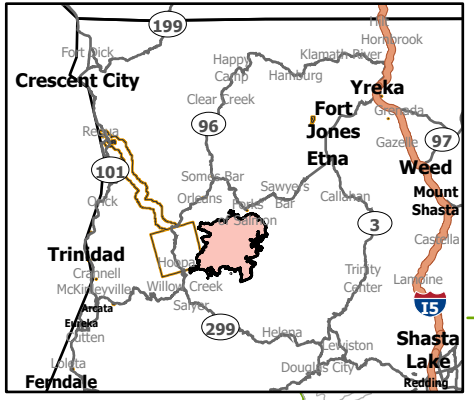

Use Avenza Maps App

# Transportation Map

## Red Salmon Complex CA-SRF-000656

10/19/2020

Wildfire Polygon	Dip Site	Helispot	Highways
Bridge	Drop Point	Incident Command Post	Access or Improved Roads
Camp	Gate	Repeater	Wilderness
Culvert	Helibase	Staging Area	Census Roads
			Roads (county,USFS)