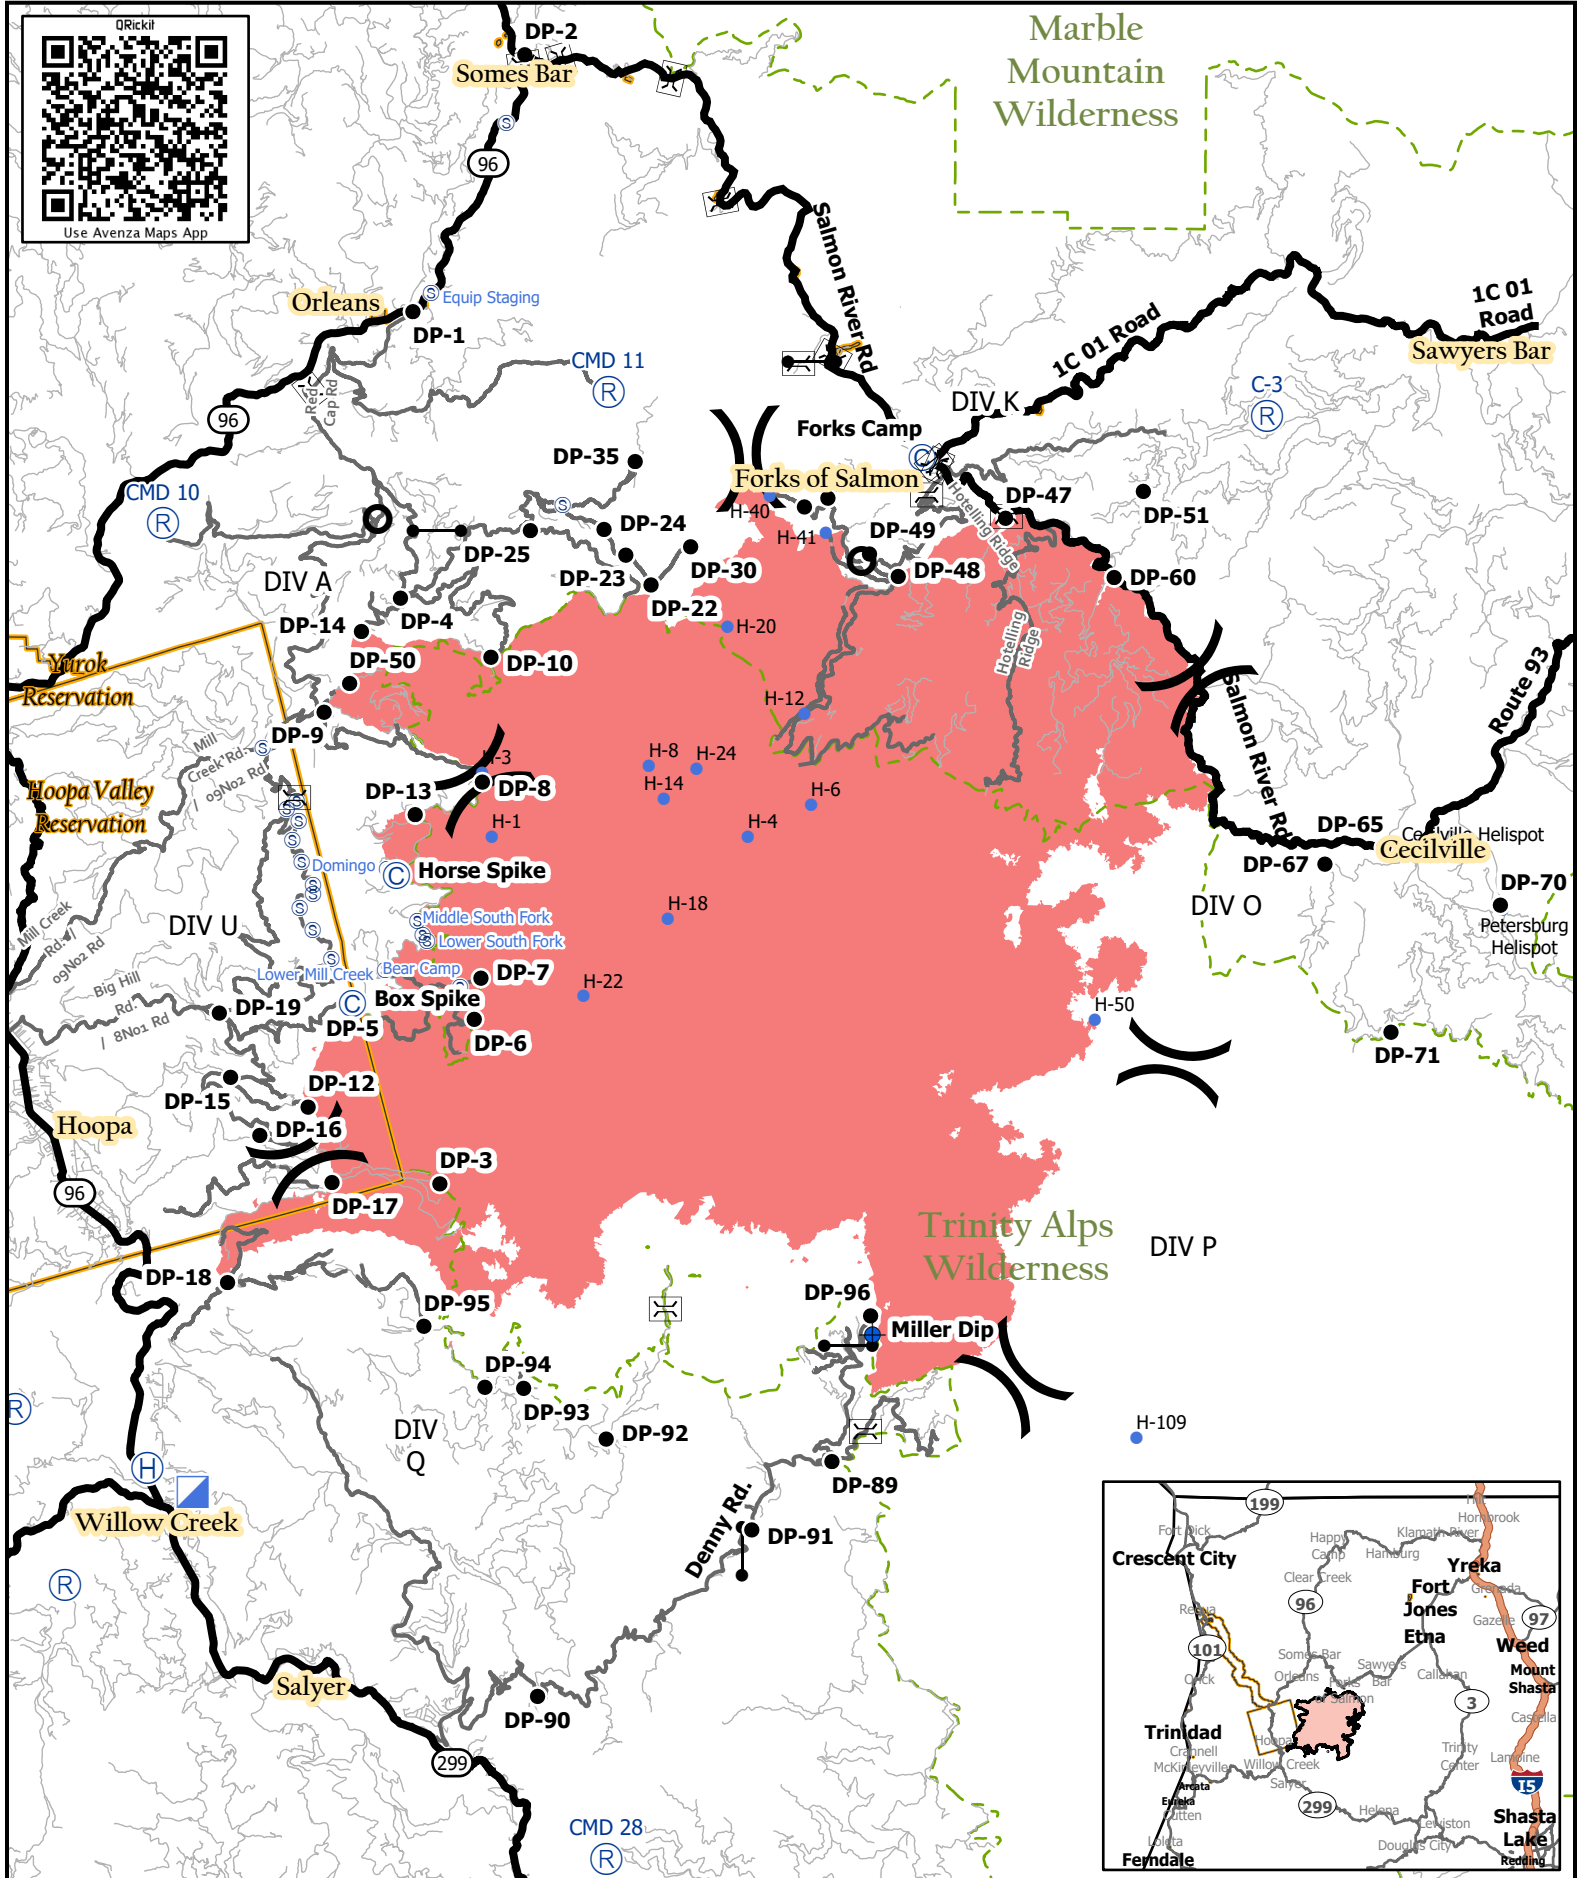

Use Avenza Maps App

# Transportation Map

## Red Salmon Complex CA-SRF-000656

10/19/2020

Wildfire Polygon	Dip Site	Helispot	Highways
Bridge	Drop Point	Incident Command Post	Access or Improved Roads
Camp	Gate	Repeater	Wilderness
Culvert	Helibase	Staging Area	Census Roads
			Roads (county,USFS)