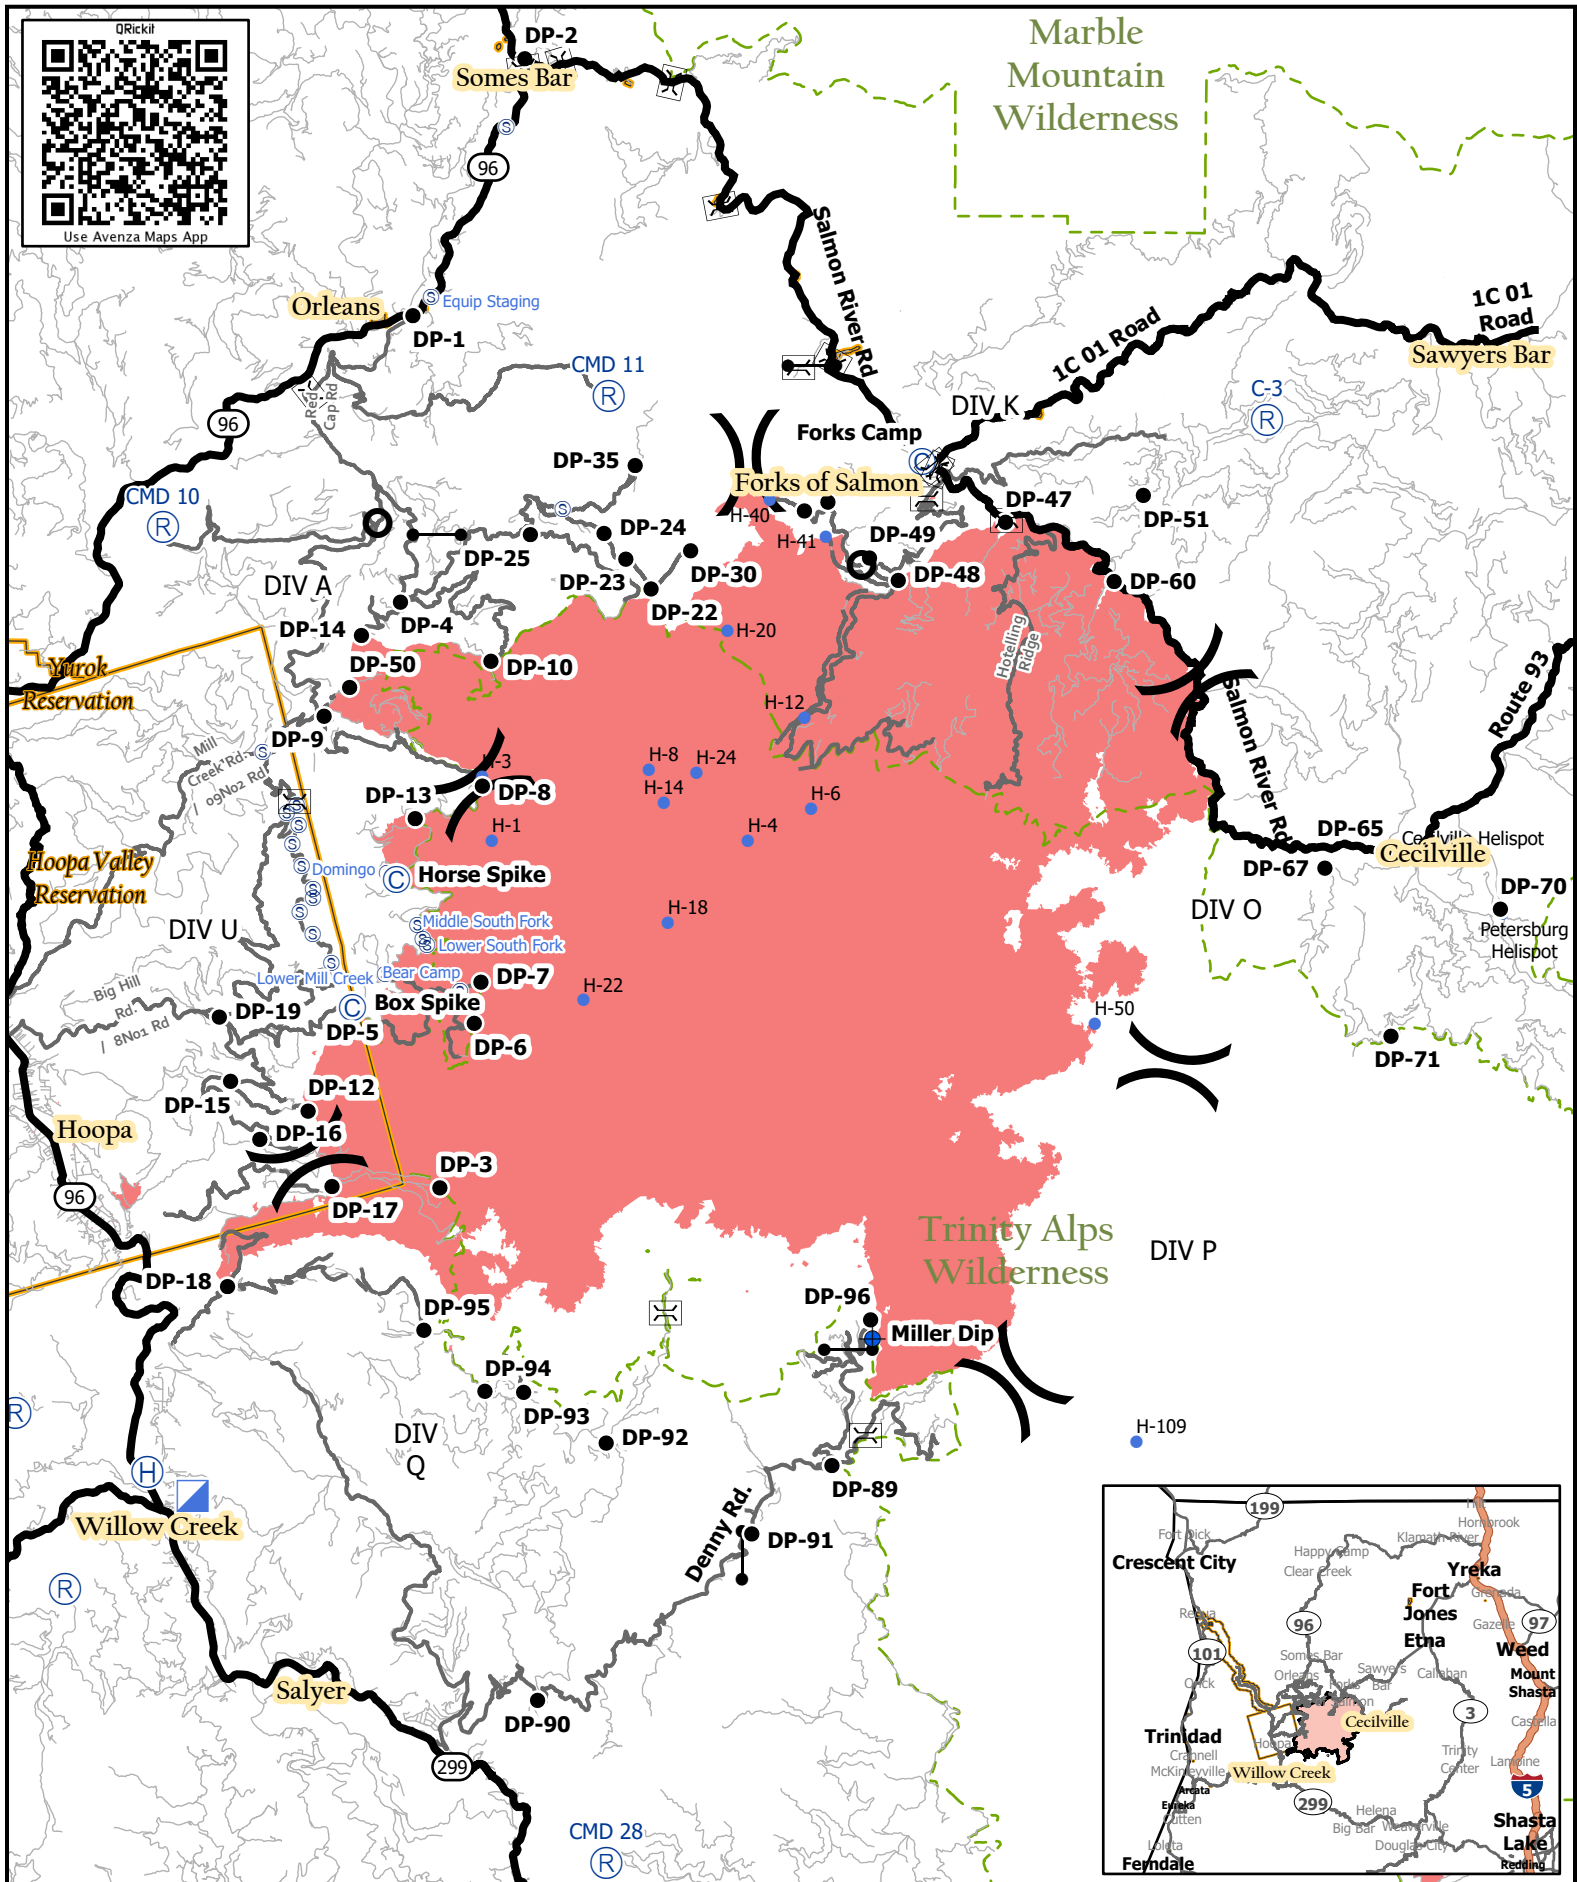

Use Avenza Maps App

Transportation Map

Red Salmon Complex

CA-SRF-000656

10/19/2020