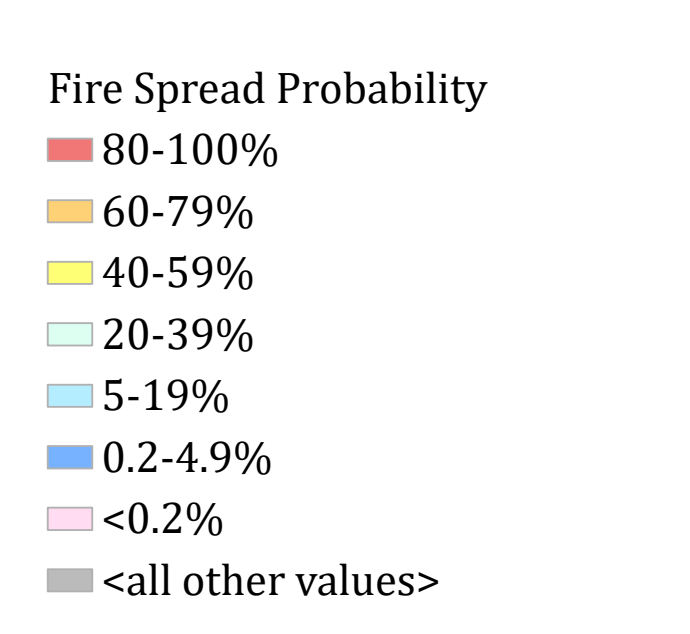

OPERATIONS
RED SALMON COMPLEX
10/25/2020

FSPro 7-Day Projection
RED SALMON COMPLEX
CA-SRF-000656
10/25/2020

OPERATIONS
RED SALMON COMPLEX
10/25/2020

143,644 Est. Acres
Acres from IR/GPS 10/23/2020 2015