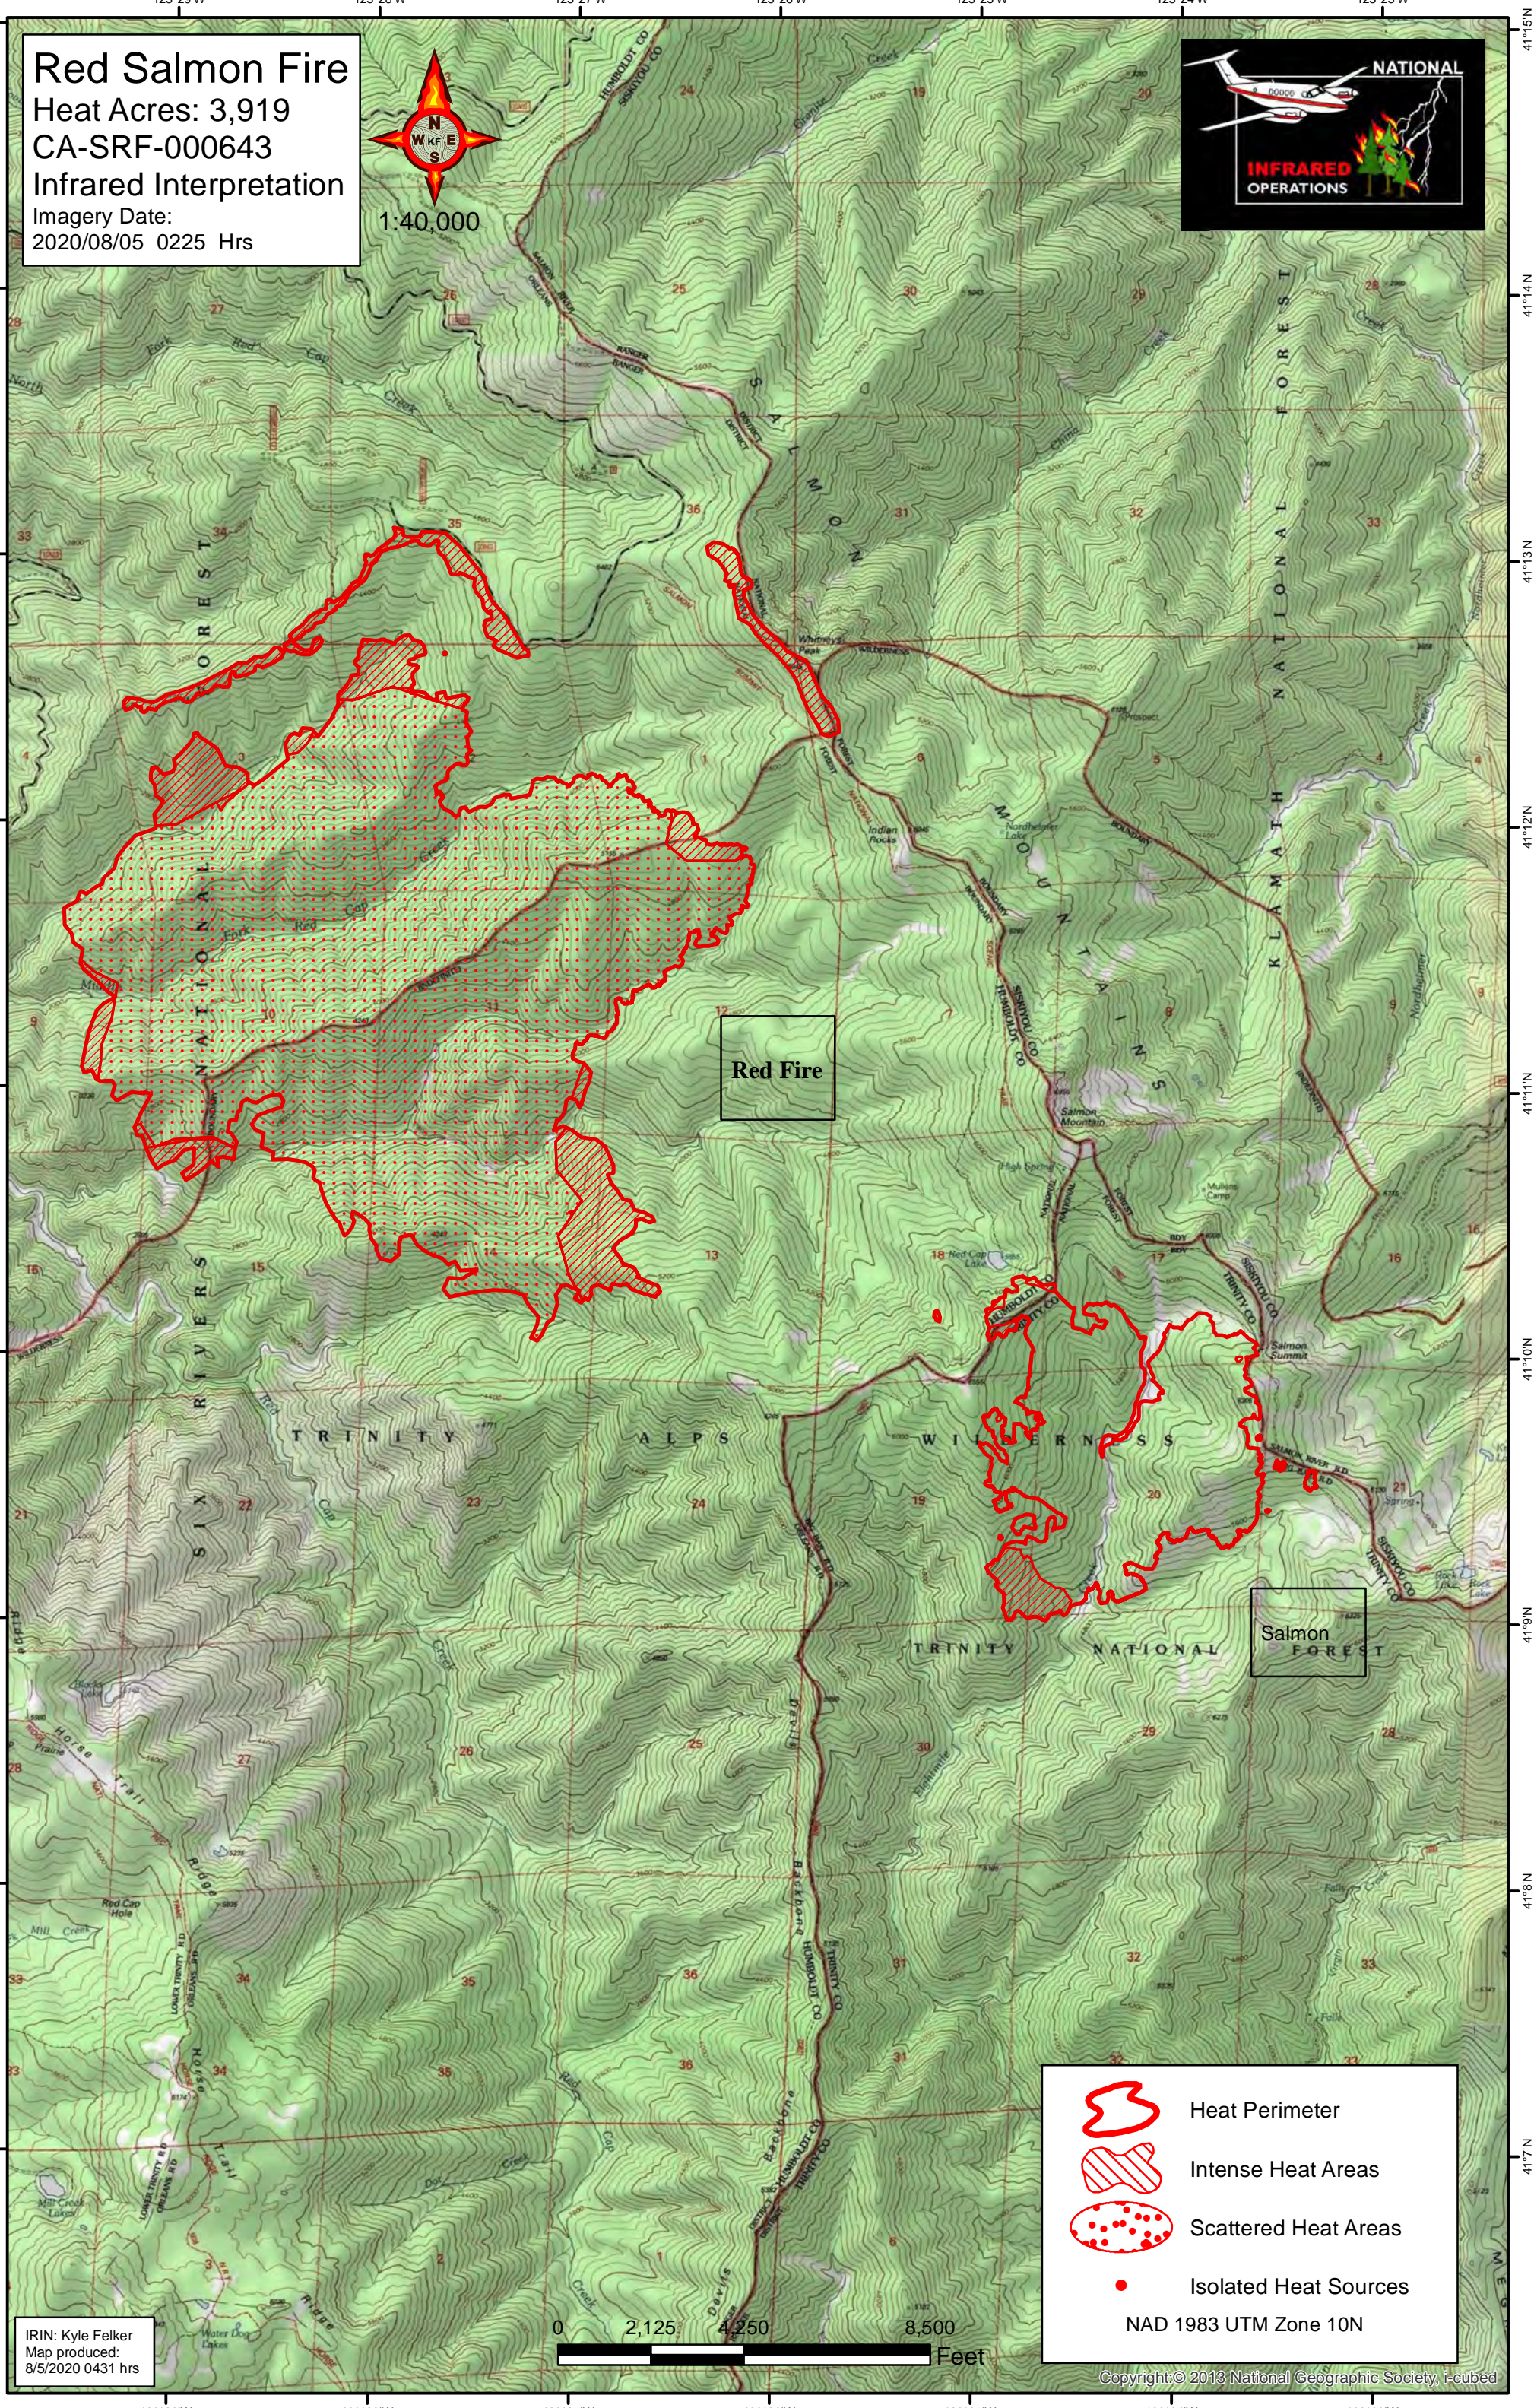

Red Salmon Fire
 Heat Acres: 3,919
 CA-SRF-000643
 Infrared Interpretation
 Imagery Date:
 2020/08/05 0225 Hrs

1:40,000

Red Fire

Salmon Forest

-  Heat Perimeter
-  Intense Heat Areas
-  Scattered Heat Areas
-  Isolated Heat Sources

NAD 1983 UTM Zone 10N

IRIN: Kyle Felker
 Map produced:
 8/5/2020 0431 hrs