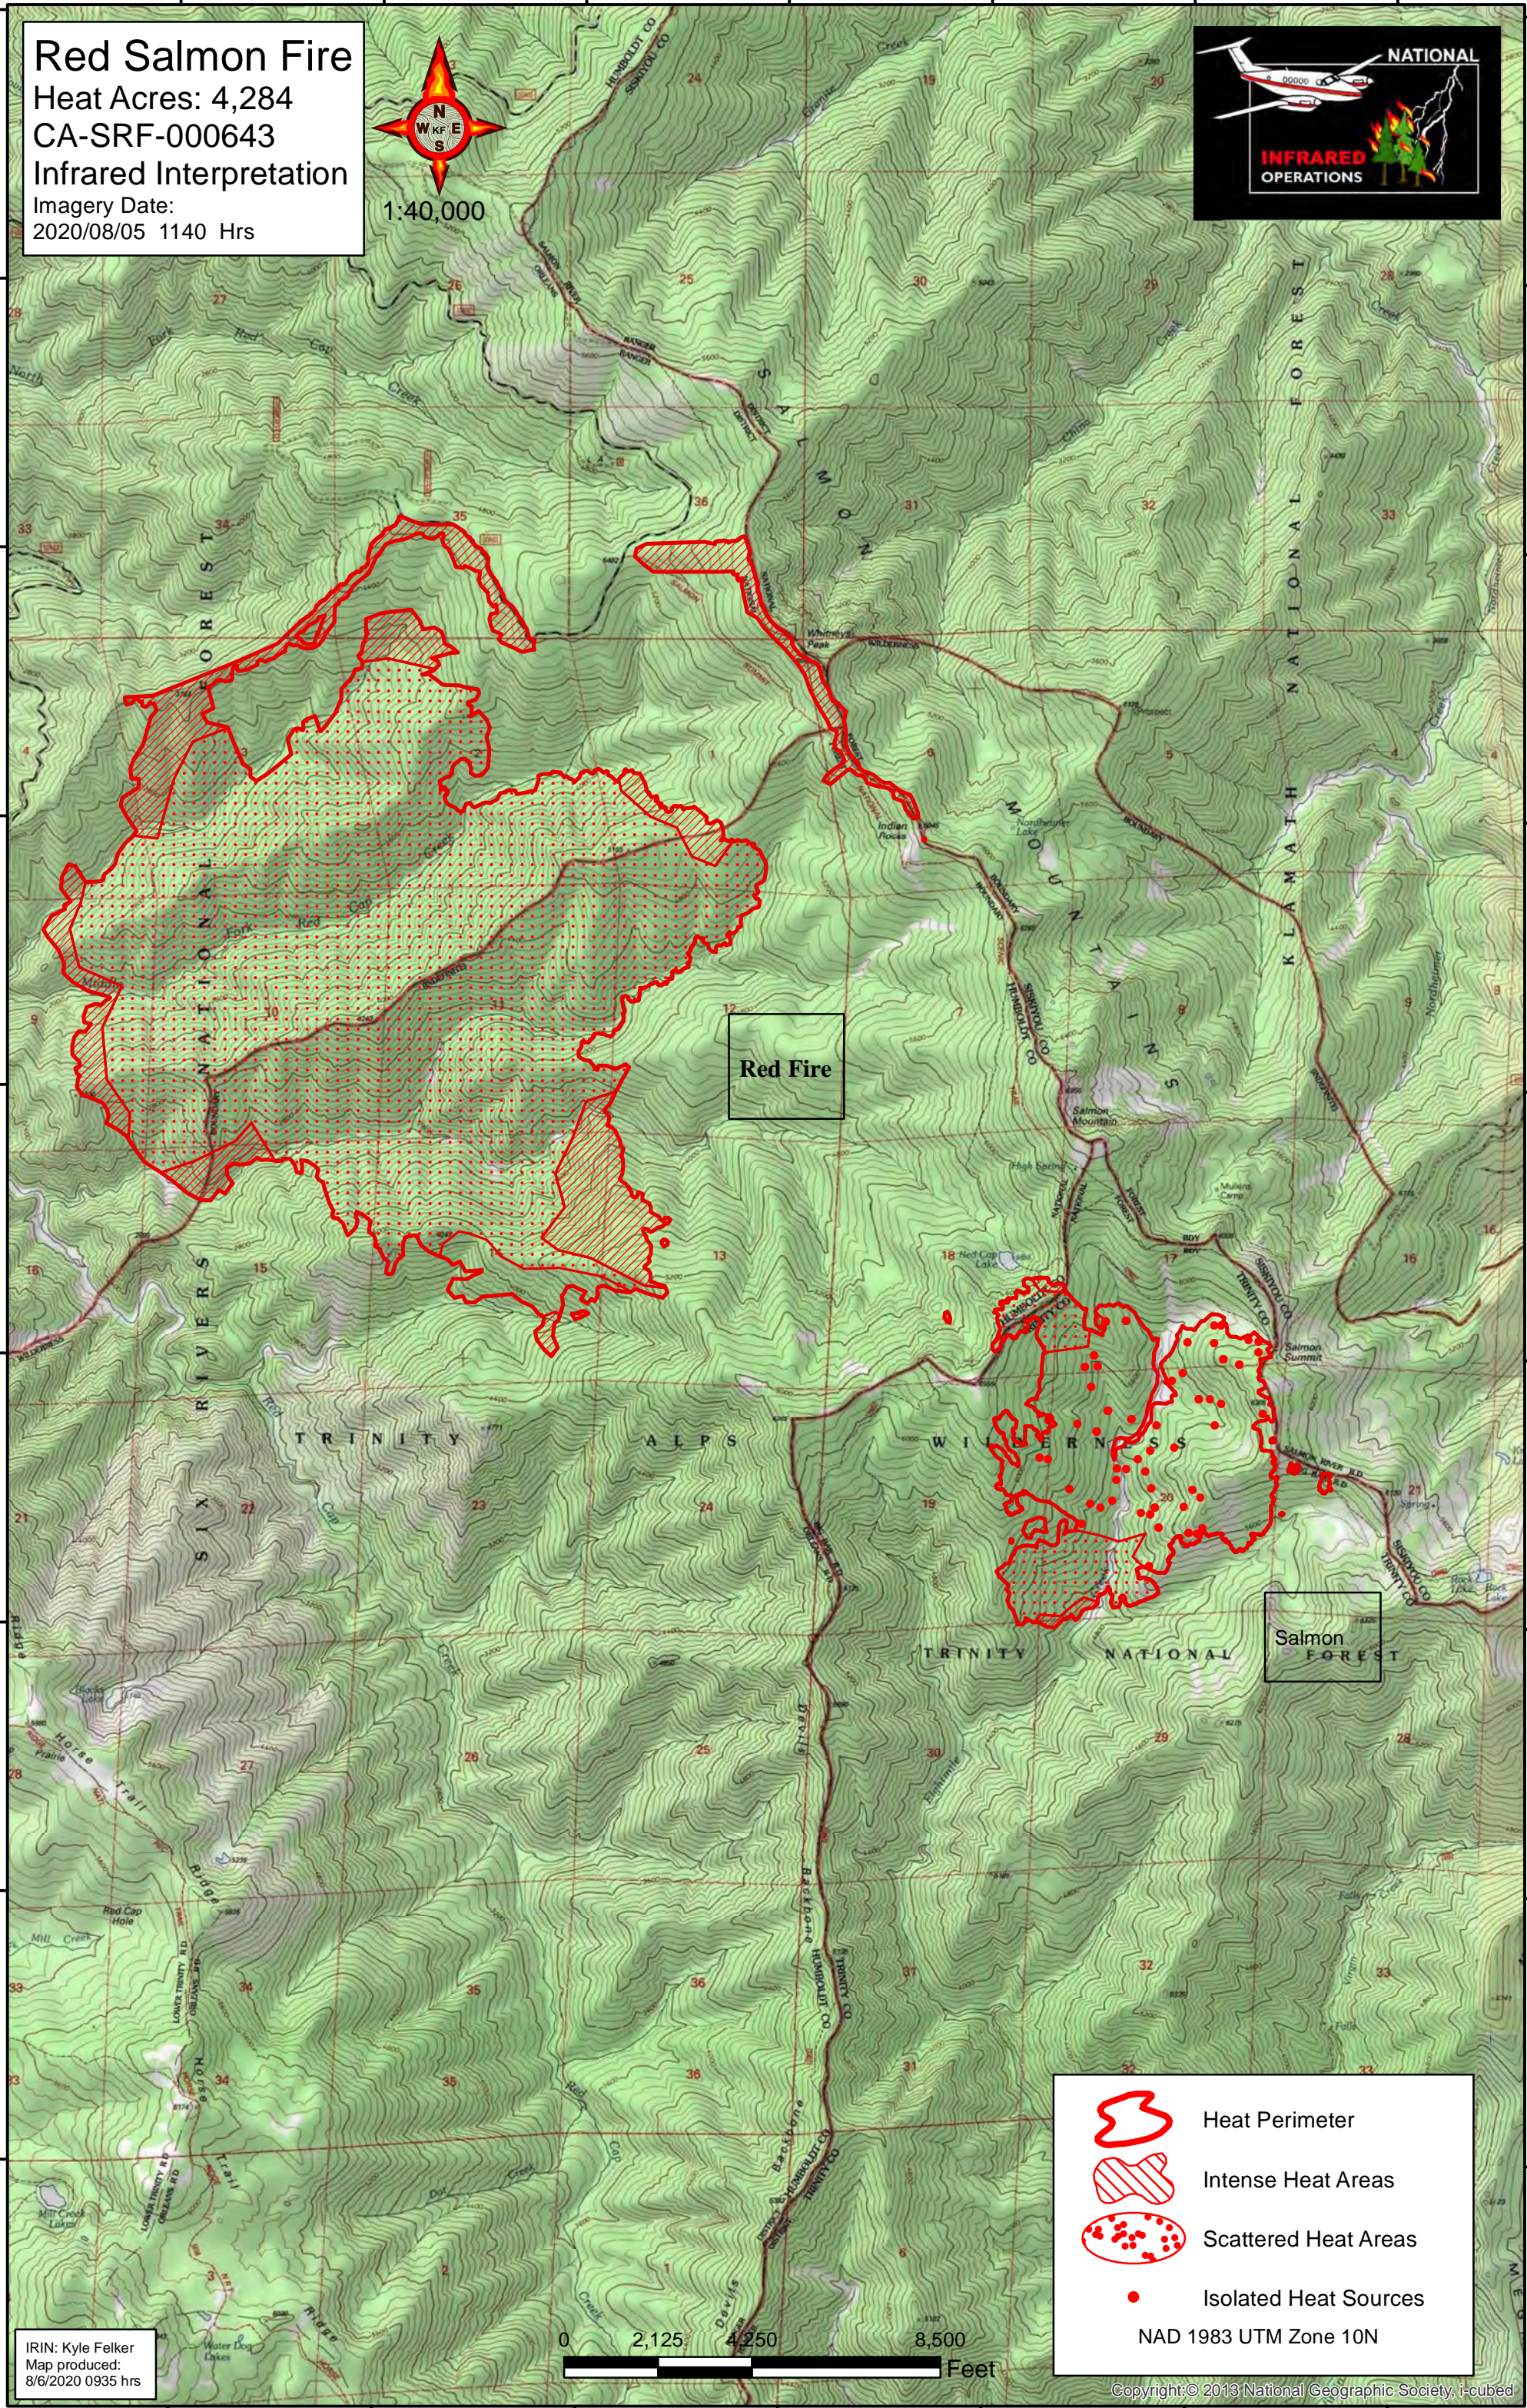

# Red Salmon Fire

Heat Acres: 4,284

CA-SRF-000643

Infrared Interpretation

Imagery Date:

2020/08/05 1140 Hrs

1:40,000

Red Fire

Salmon Forest

- Heat Perimeter
- Intense Heat Areas
- Scattered Heat Areas
- Isolated Heat Sources

NAD 1983 UTM Zone 10N

IRIN: Kyle Felker  
Map produced:  
8/6/2020 0935 hrs