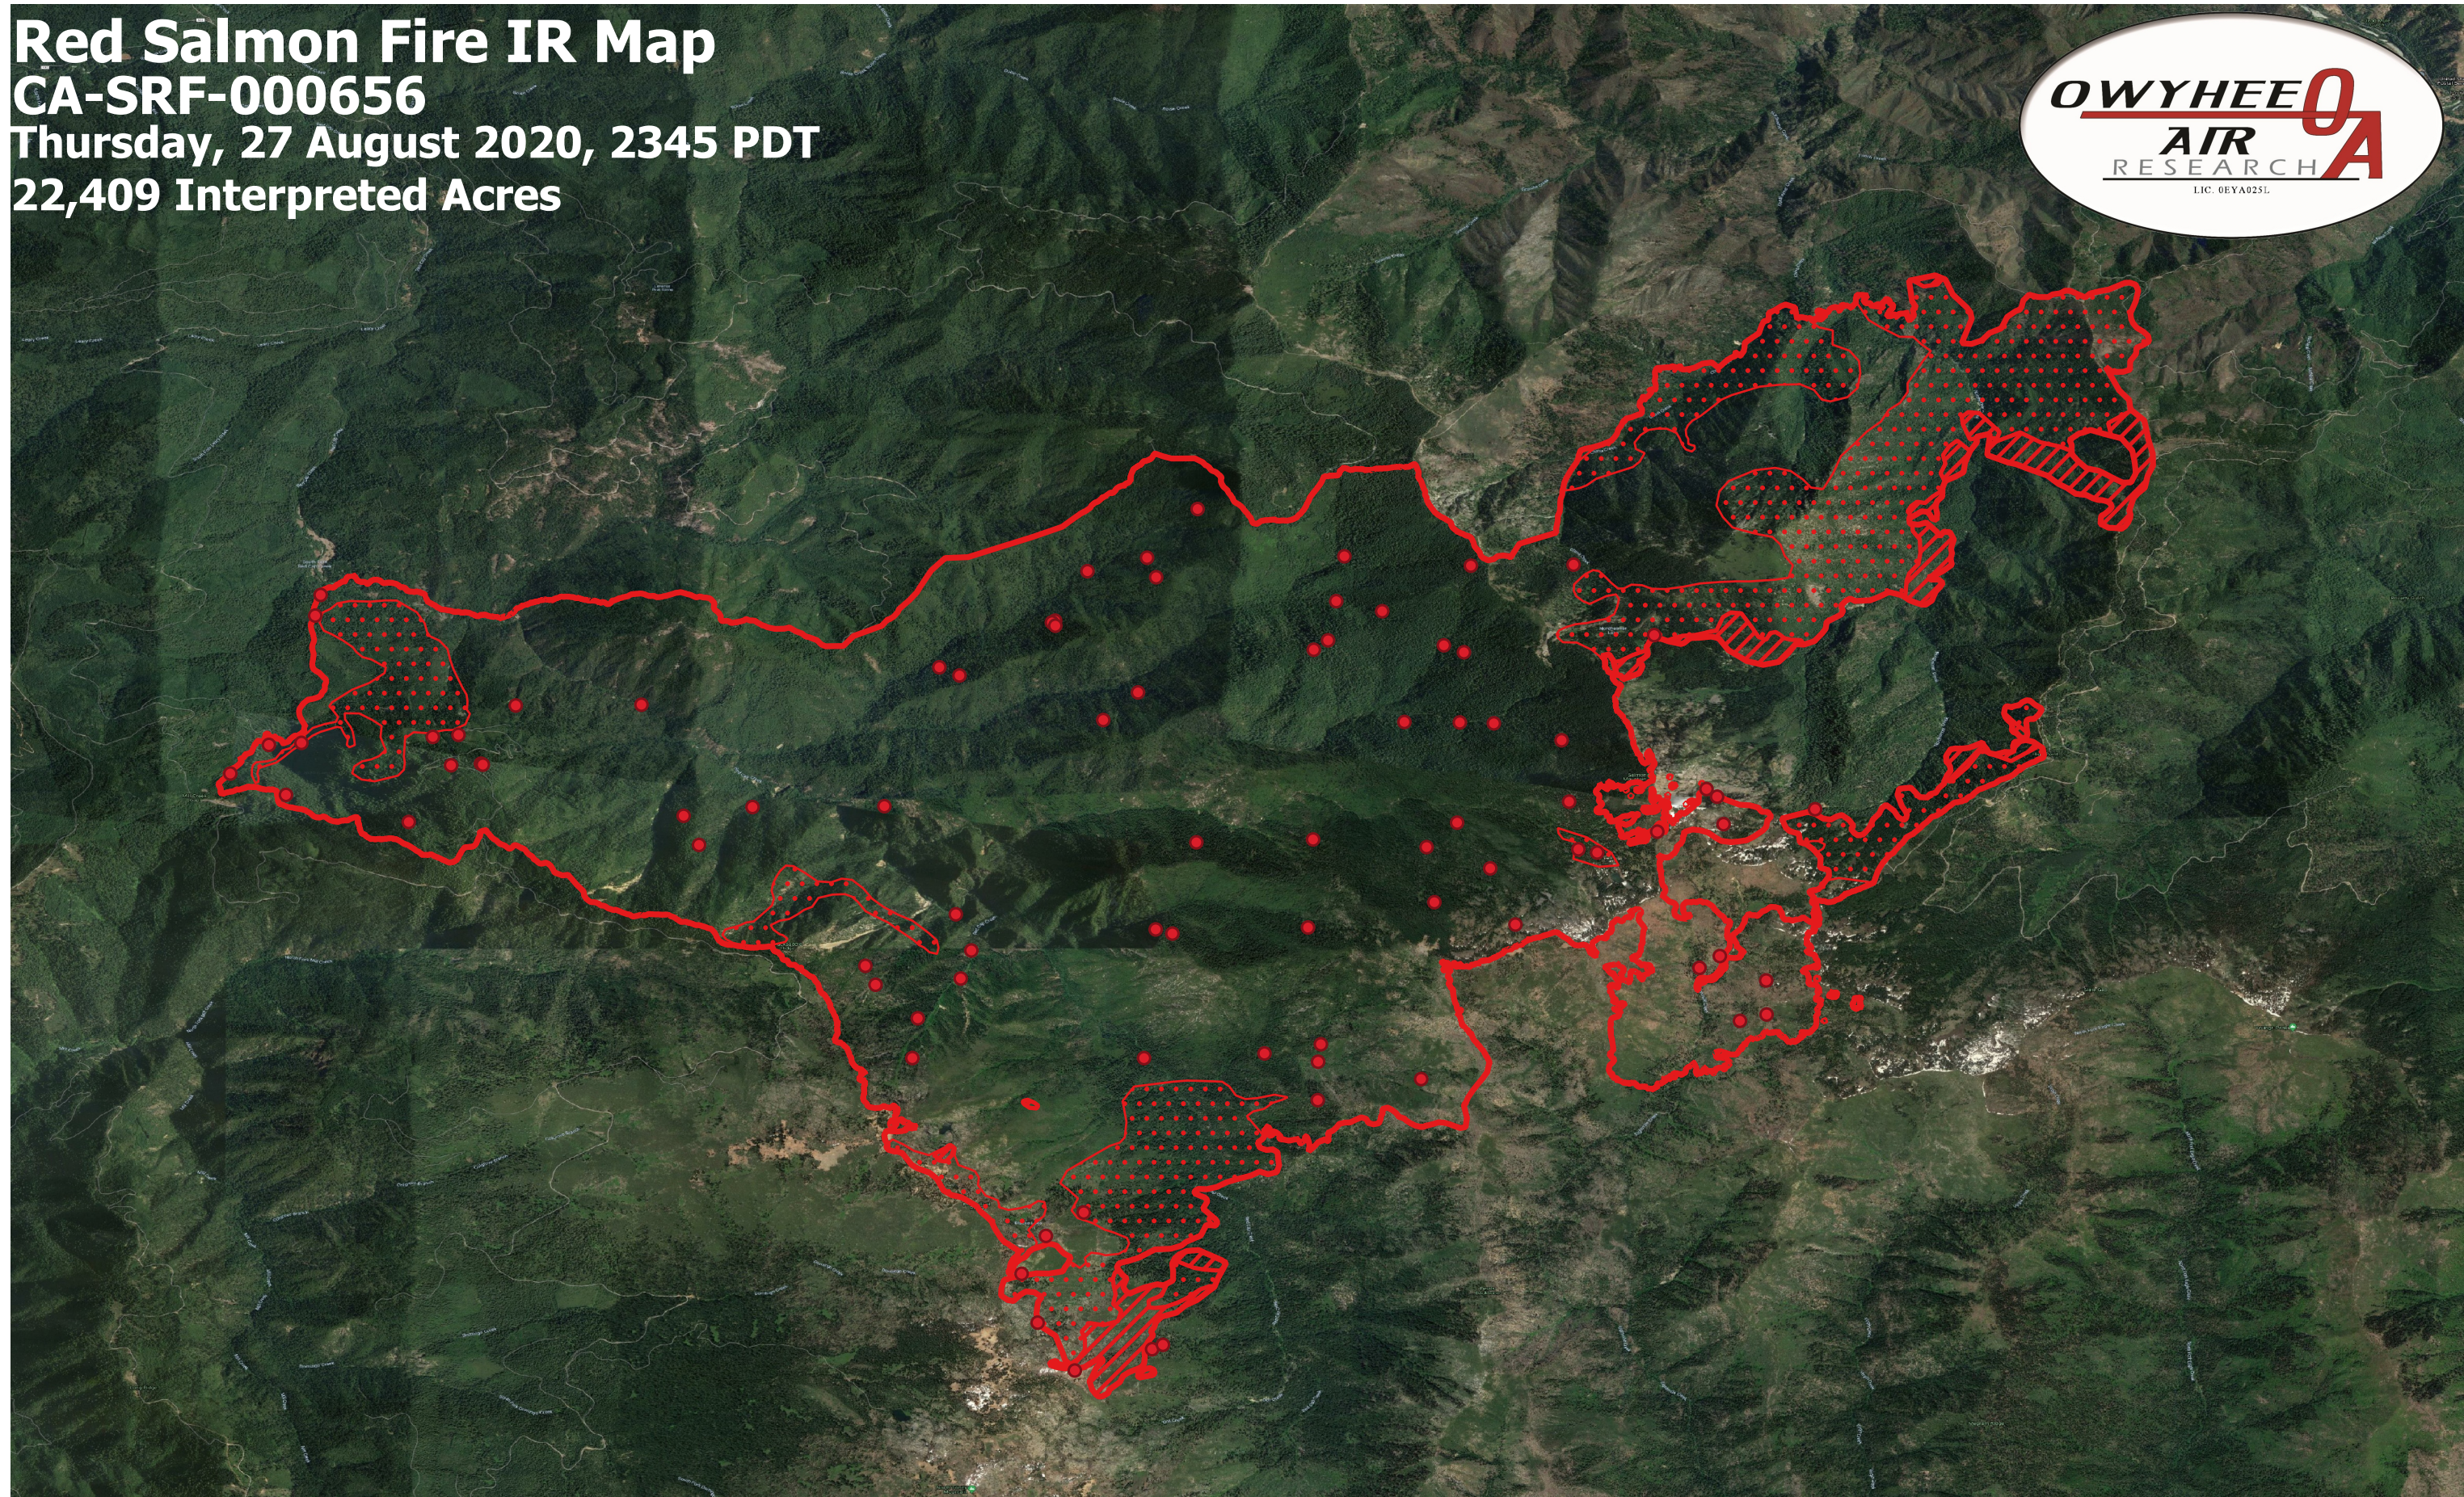

Red Salmon Fire IR Map
CA-SRF-000656
Thursday, 27 August 2020, 2345 PDT
22,409 Interpreted Acres

Legend

-  IR Isolated Heat
-  Burn Perimeter
-  IR Intense Heat
-  IR Scattered Heat

Scale: 1:40,000
Projection: WGS 84
Produced by Owyhee Air Research, Inc.
IR Interpreter: C. Merriman
fire@owyheear.com (208) 442-5405