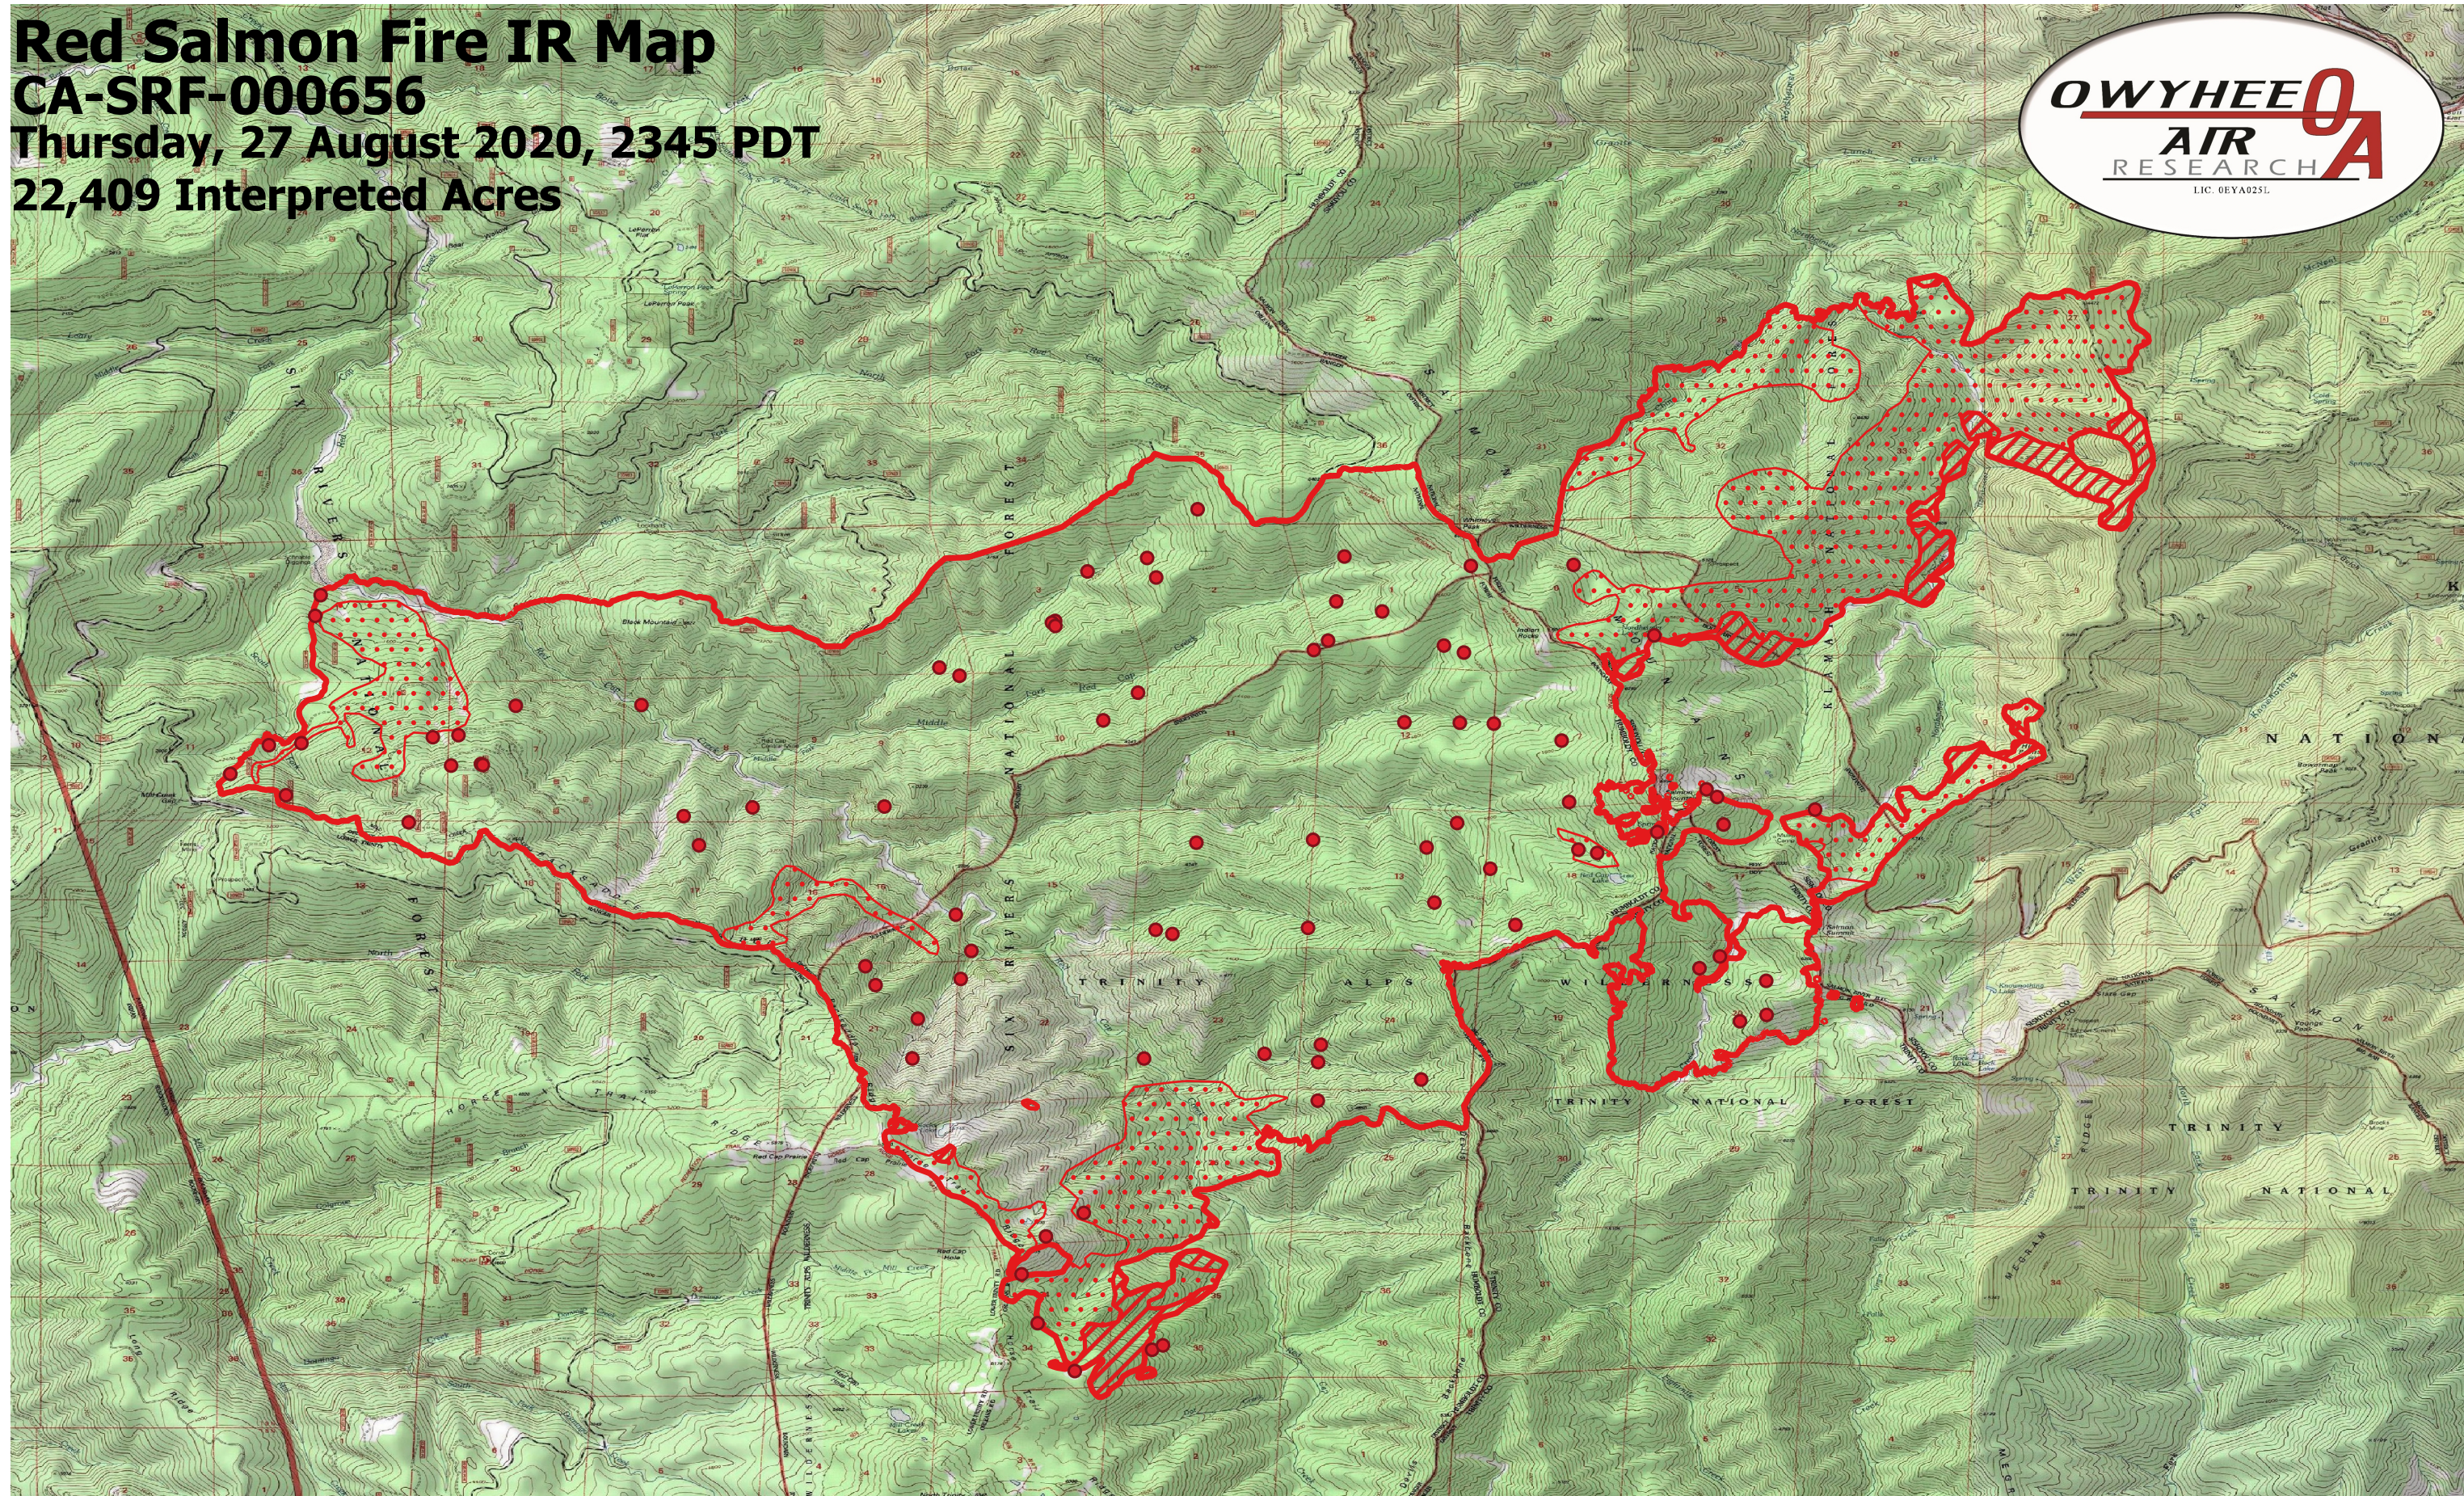

Red Salmon Fire IR Map

CA-SRF-000656
Thursday, 27 August 2020, 2345 PDT
22,409 Interpreted Acres

Legend

- IR Isolated Heat
- ▭ Burn Perimeter
- ▨ IR Intense Heat
- ⋯ IR Scattered Heat

Scale: 1:40,000

Projection: WGS 84