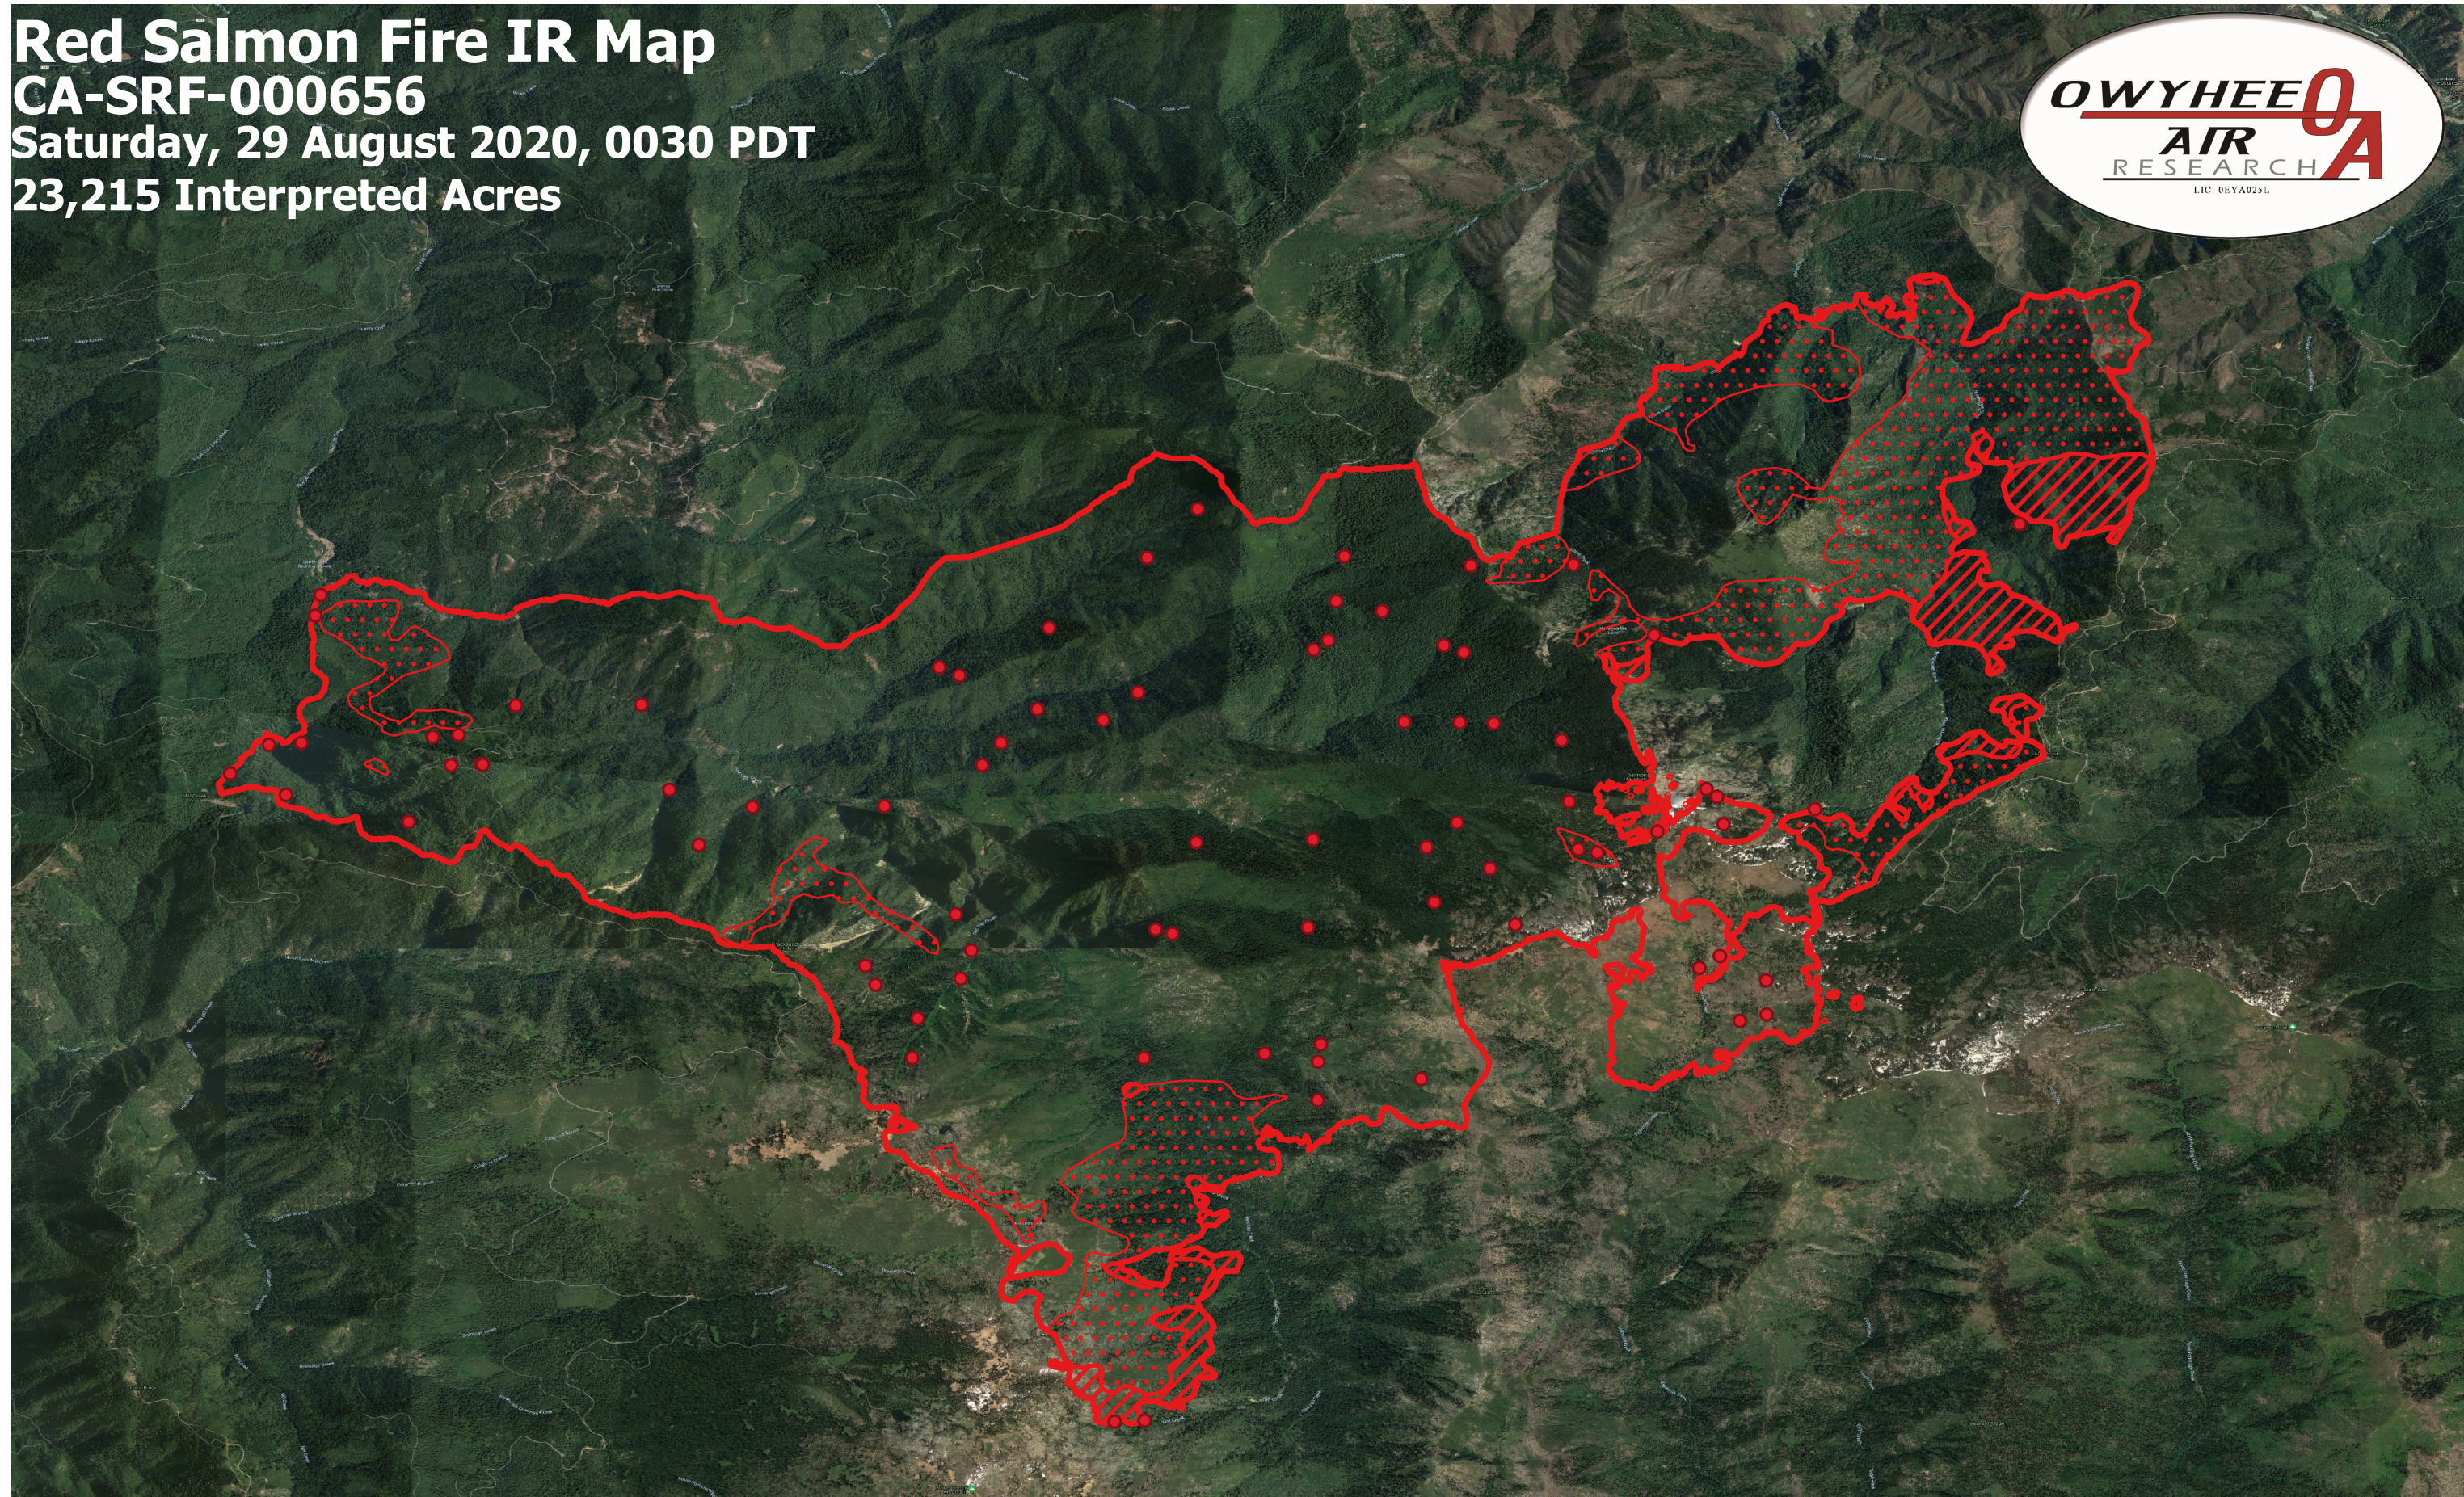

Red Salmon Fire IR Map
CA-SRF-000656
Saturday, 29 August 2020, 0030 PDT
23,215 Interpreted Acres

Legend

-  IR Isolated Heat
-  Burn Perimeter
-  IR Intense Heat
-  IR Scattered Heat

Scale: 1:40,000
Projection: WGS 84
Produced by Owyhee Air Research, Inc.
IR Interpreter: C. Merriman
fire@owyheear.com (208) 442-5405