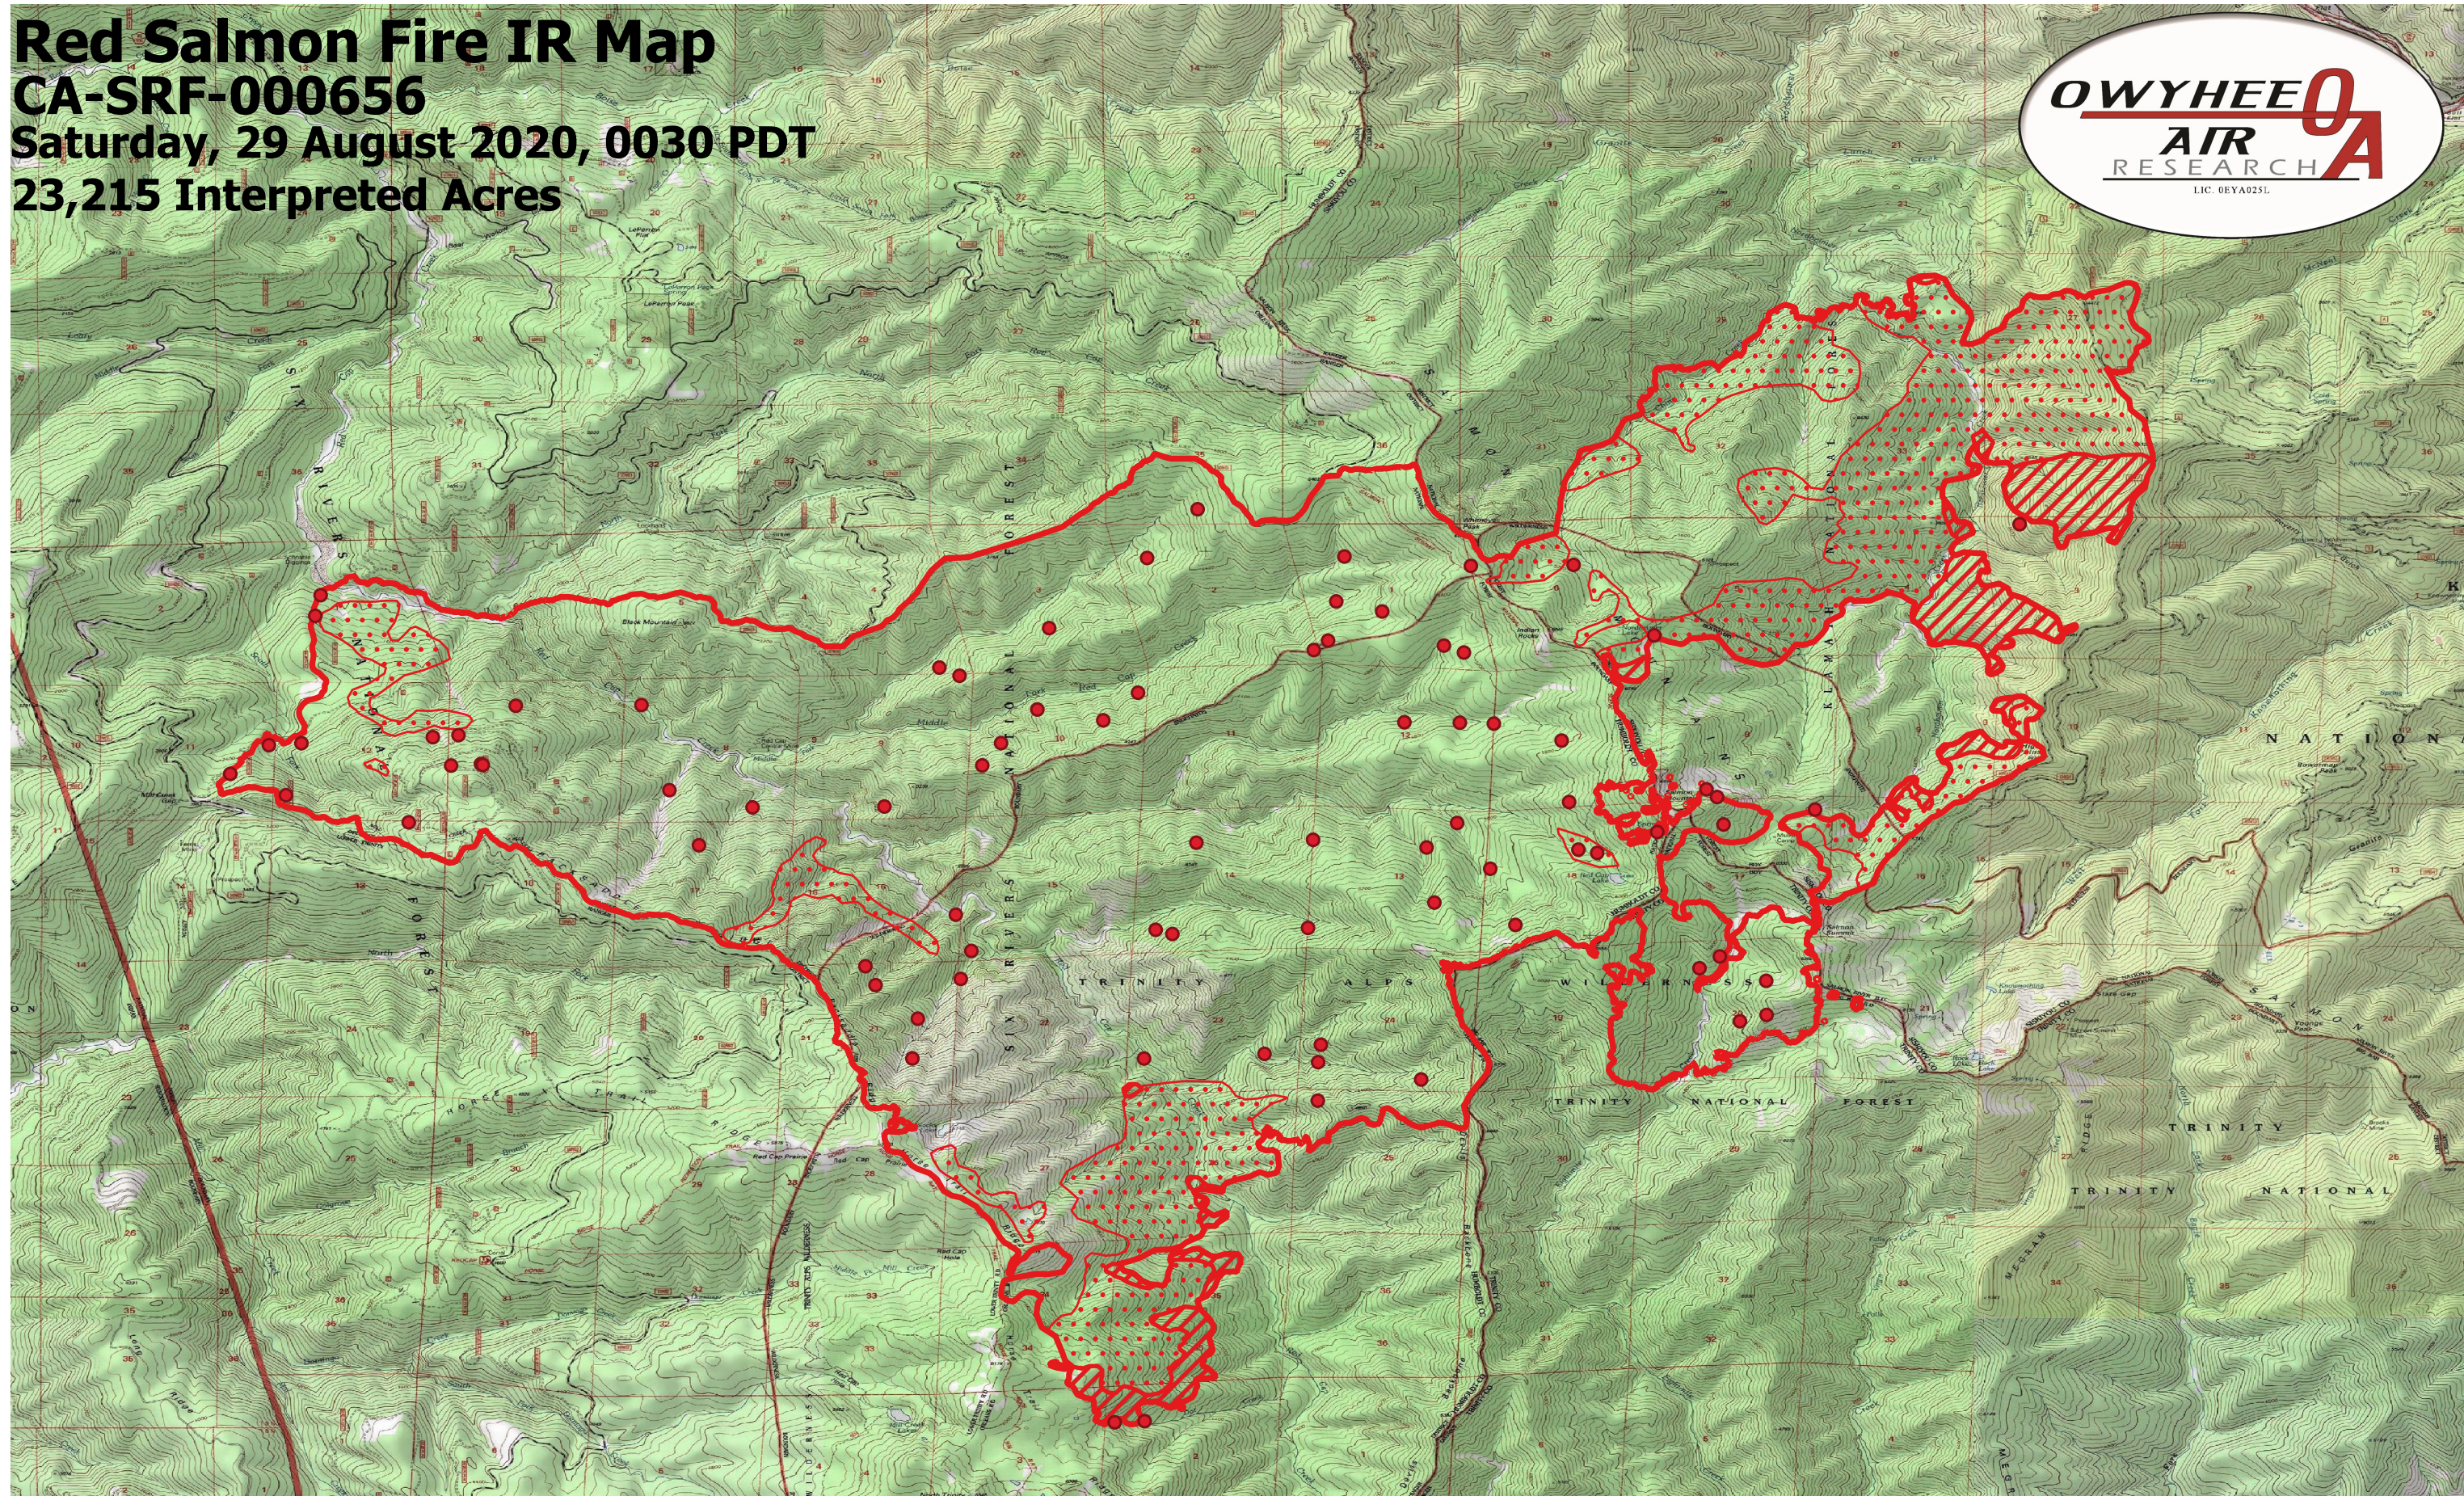

Red Salmon Fire IR Map

CA-SRF-000656
Saturday, 29 August 2020, 0030 PDT
23,215 Interpreted Acres

Legend

- IR Isolated Heat
- ▭ Burn Perimeter
- ▨ IR Intense Heat
- ⋯ IR Scattered Heat

Scale: 1:40,000

Projection: WGS 84