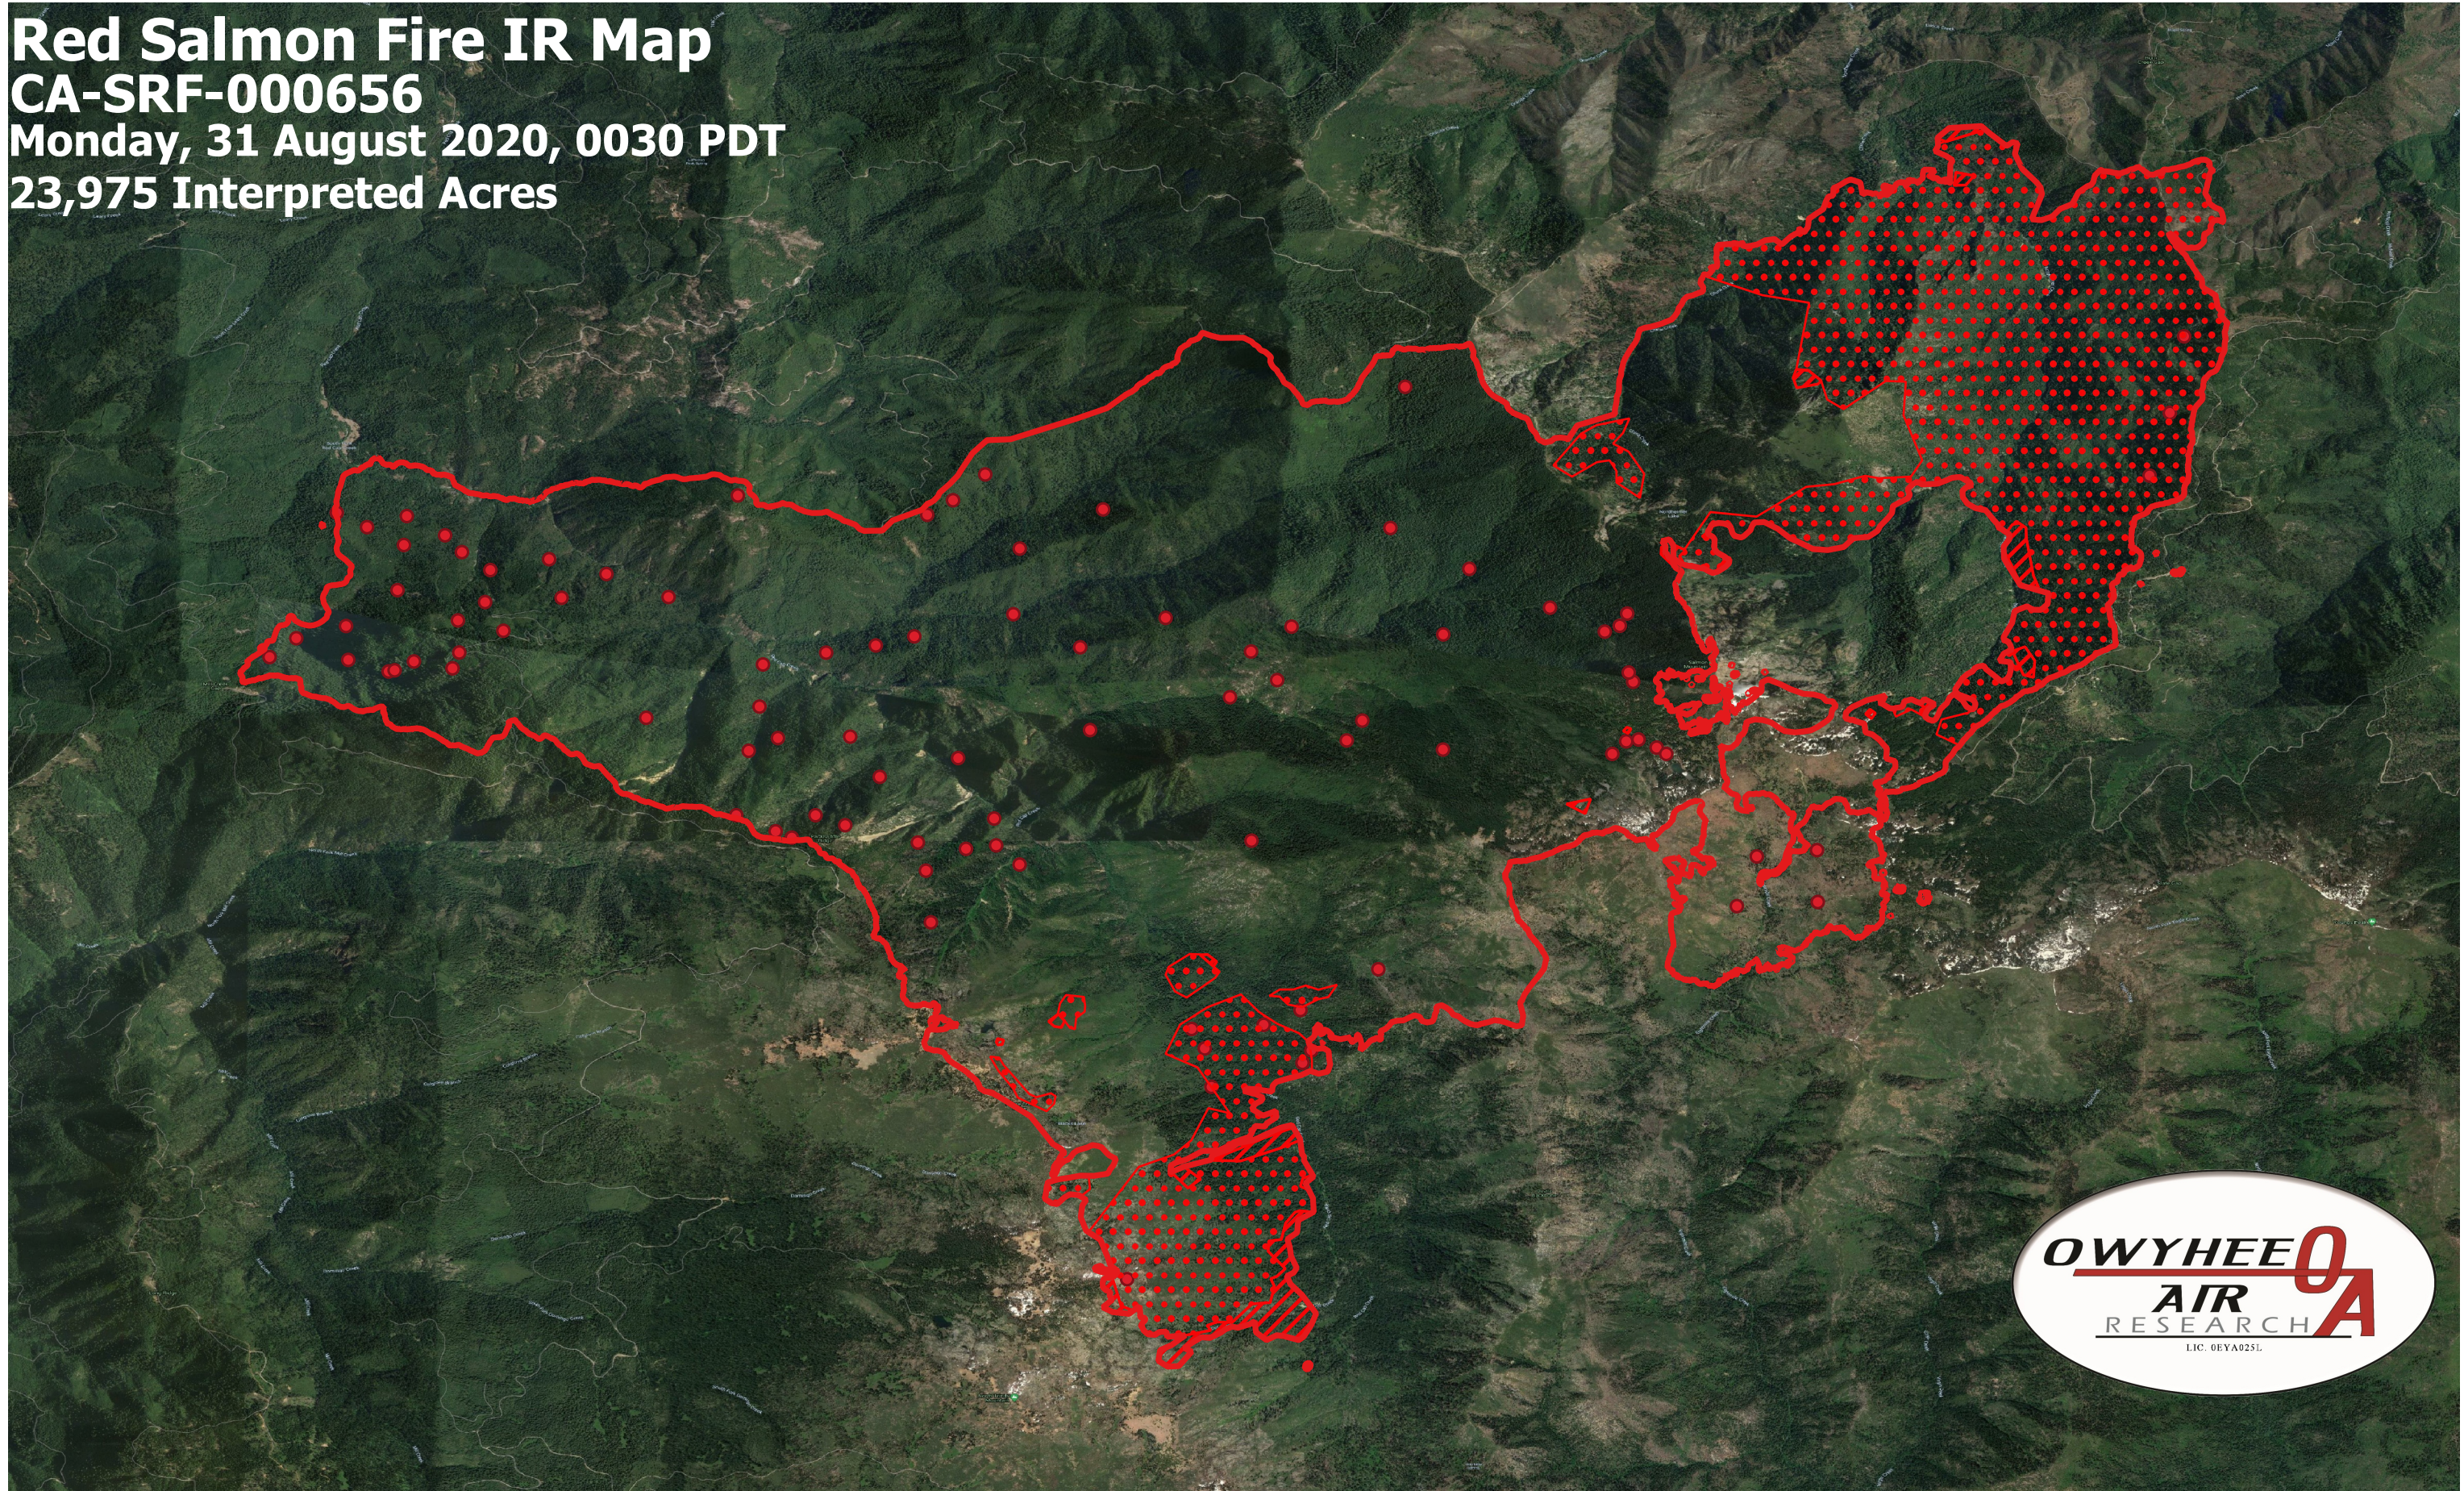

Red Salmon Fire IR Map
CA-SRF-000656
Monday, 31 August 2020, 0030 PDT
23,975 Interpreted Acres

Legend

-  BurnPerimeter
-  IntenseHeat
-  ScatteredHeat
-  IsolatedHeat

Scale: 1:50,000
Projection: WGS 84
Produced by Owyhee Air Research, Inc.
IR Interpreter: C. Holley
fire@owyheear.com (208) 442-5405