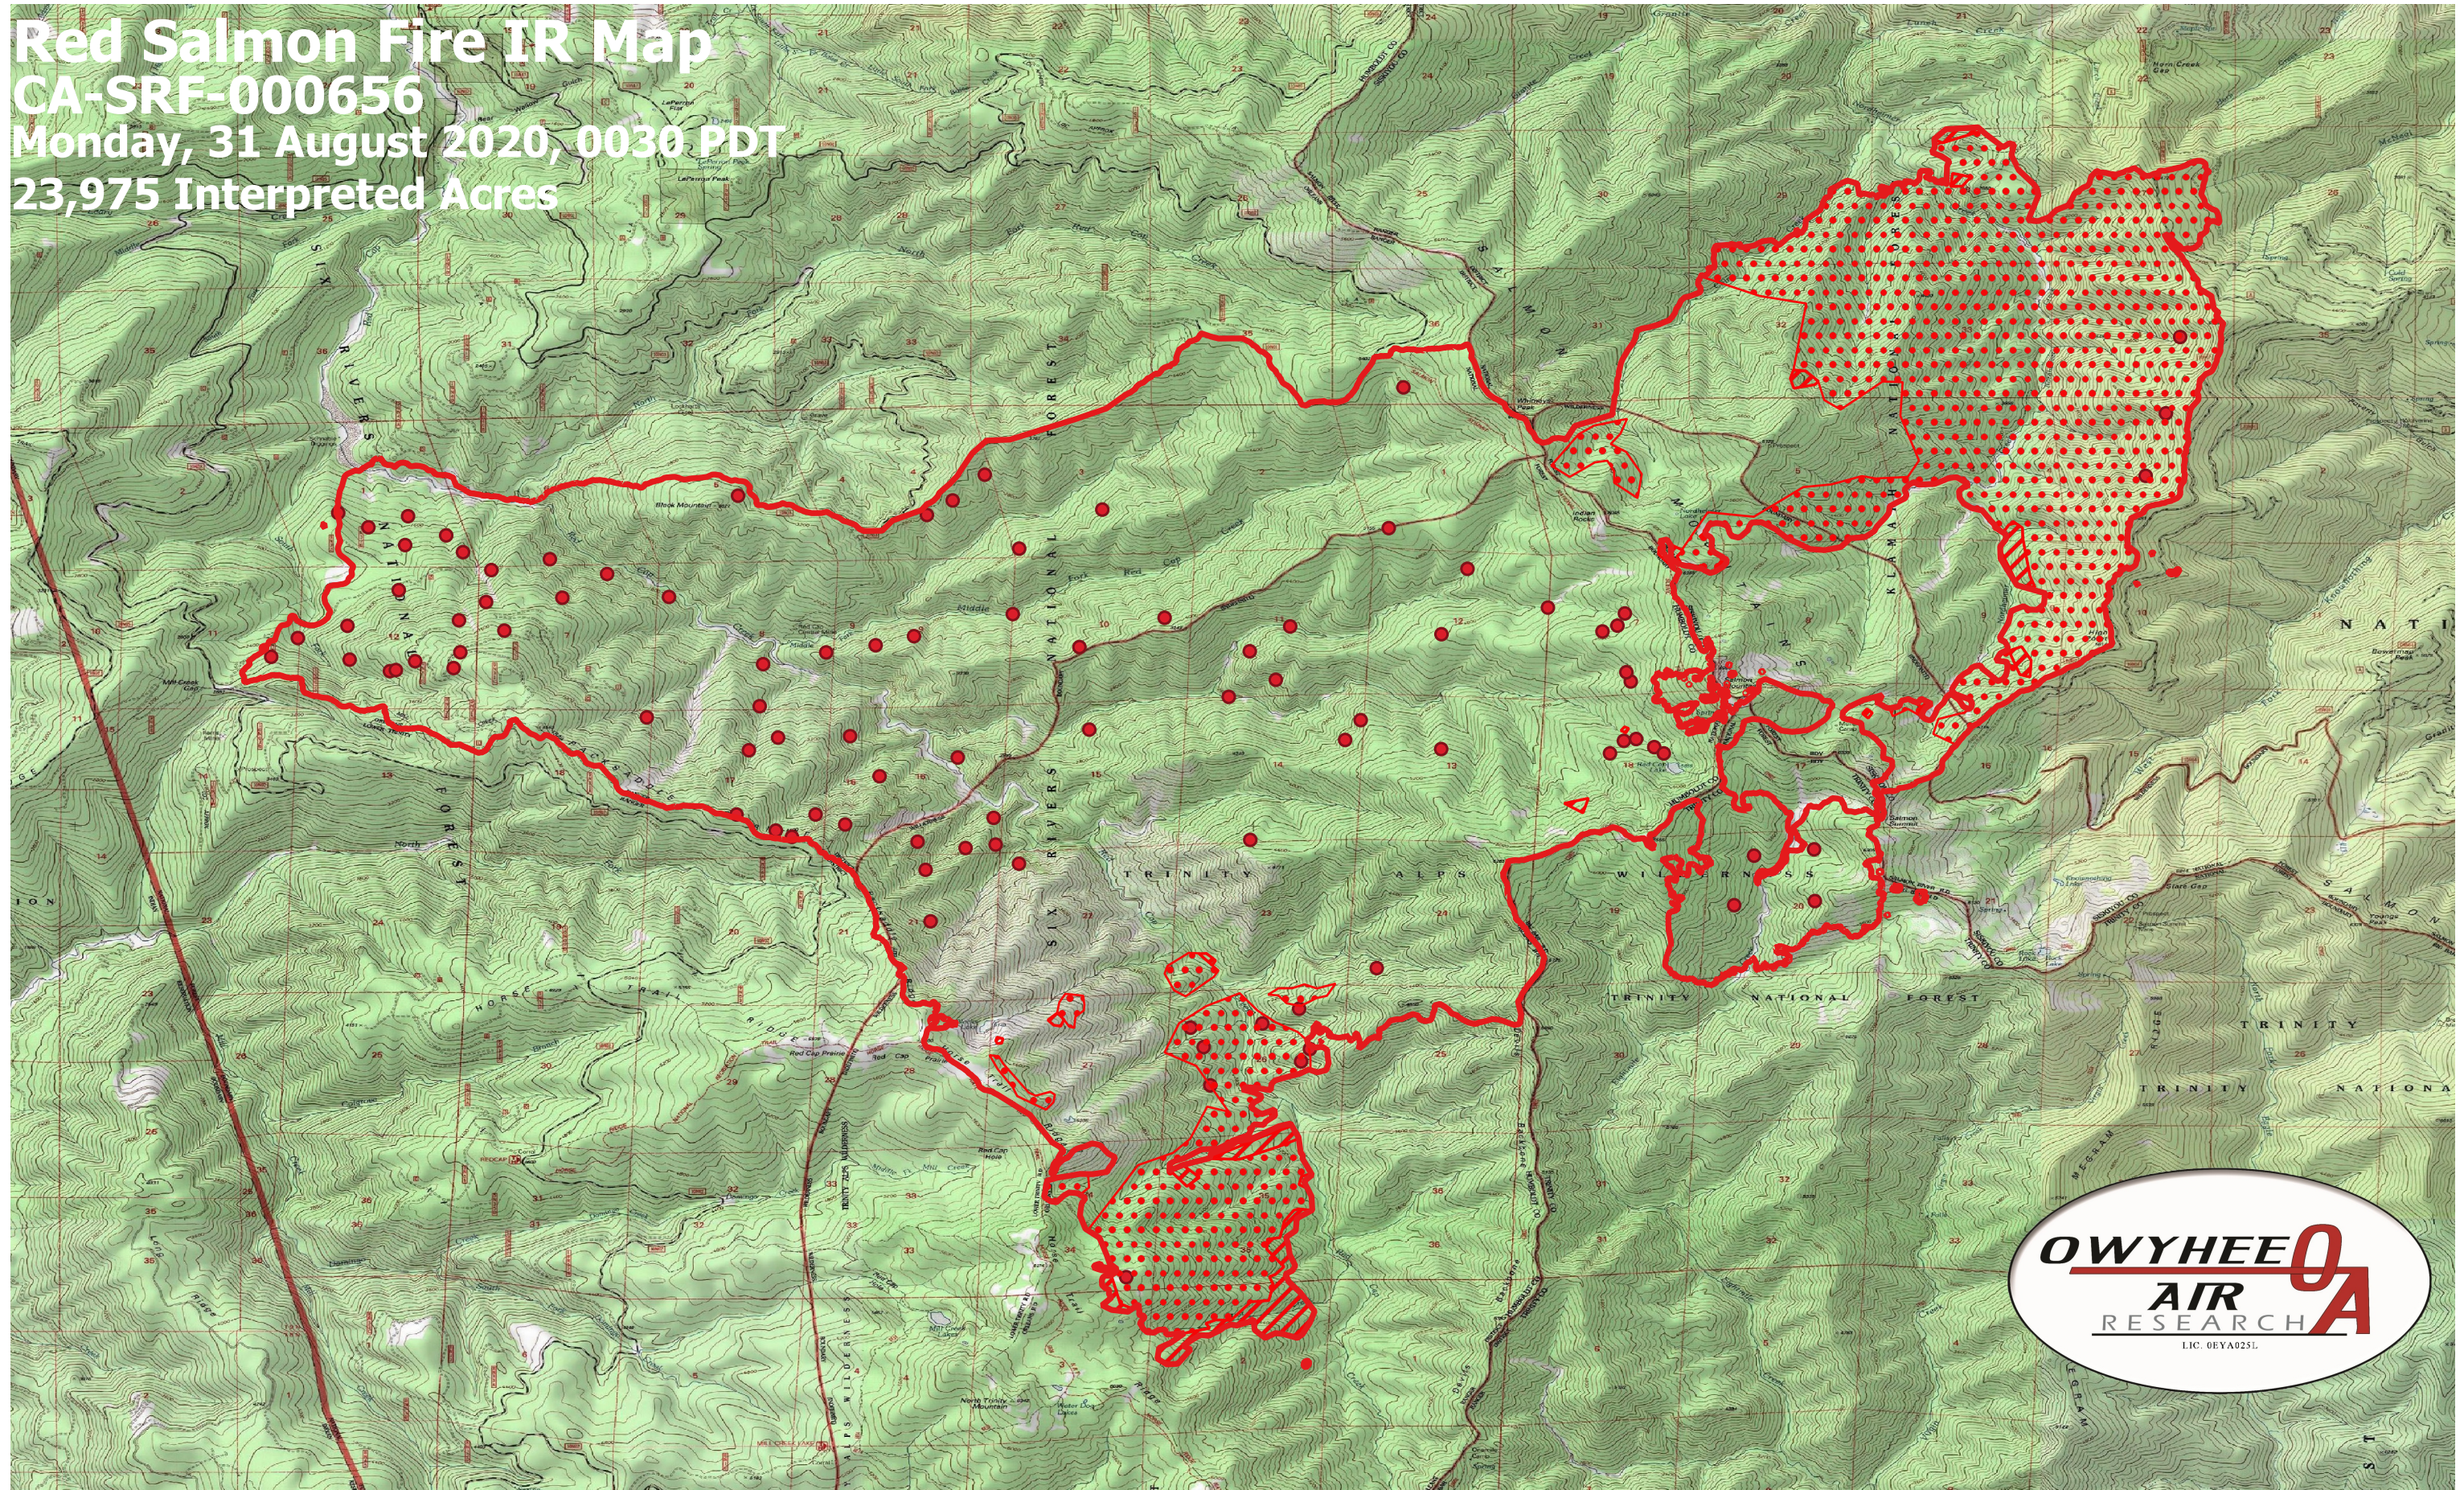

Red Salmon Fire IR Map
CA-SRF-000656
Monday, 31 August 2020, 0030 PDT
23,975 Interpreted Acres

Legend

-  BurnPerimeter
-  IntenseHeat
-  ScatteredHeat
-  IsolatedHeat

Scale: 1:50,000
Projection: WGS 84
Produced by Owyhee Air Research, Inc.
IR Interpreter: C. Holley
fire@owyheear.com (208) 442-5405