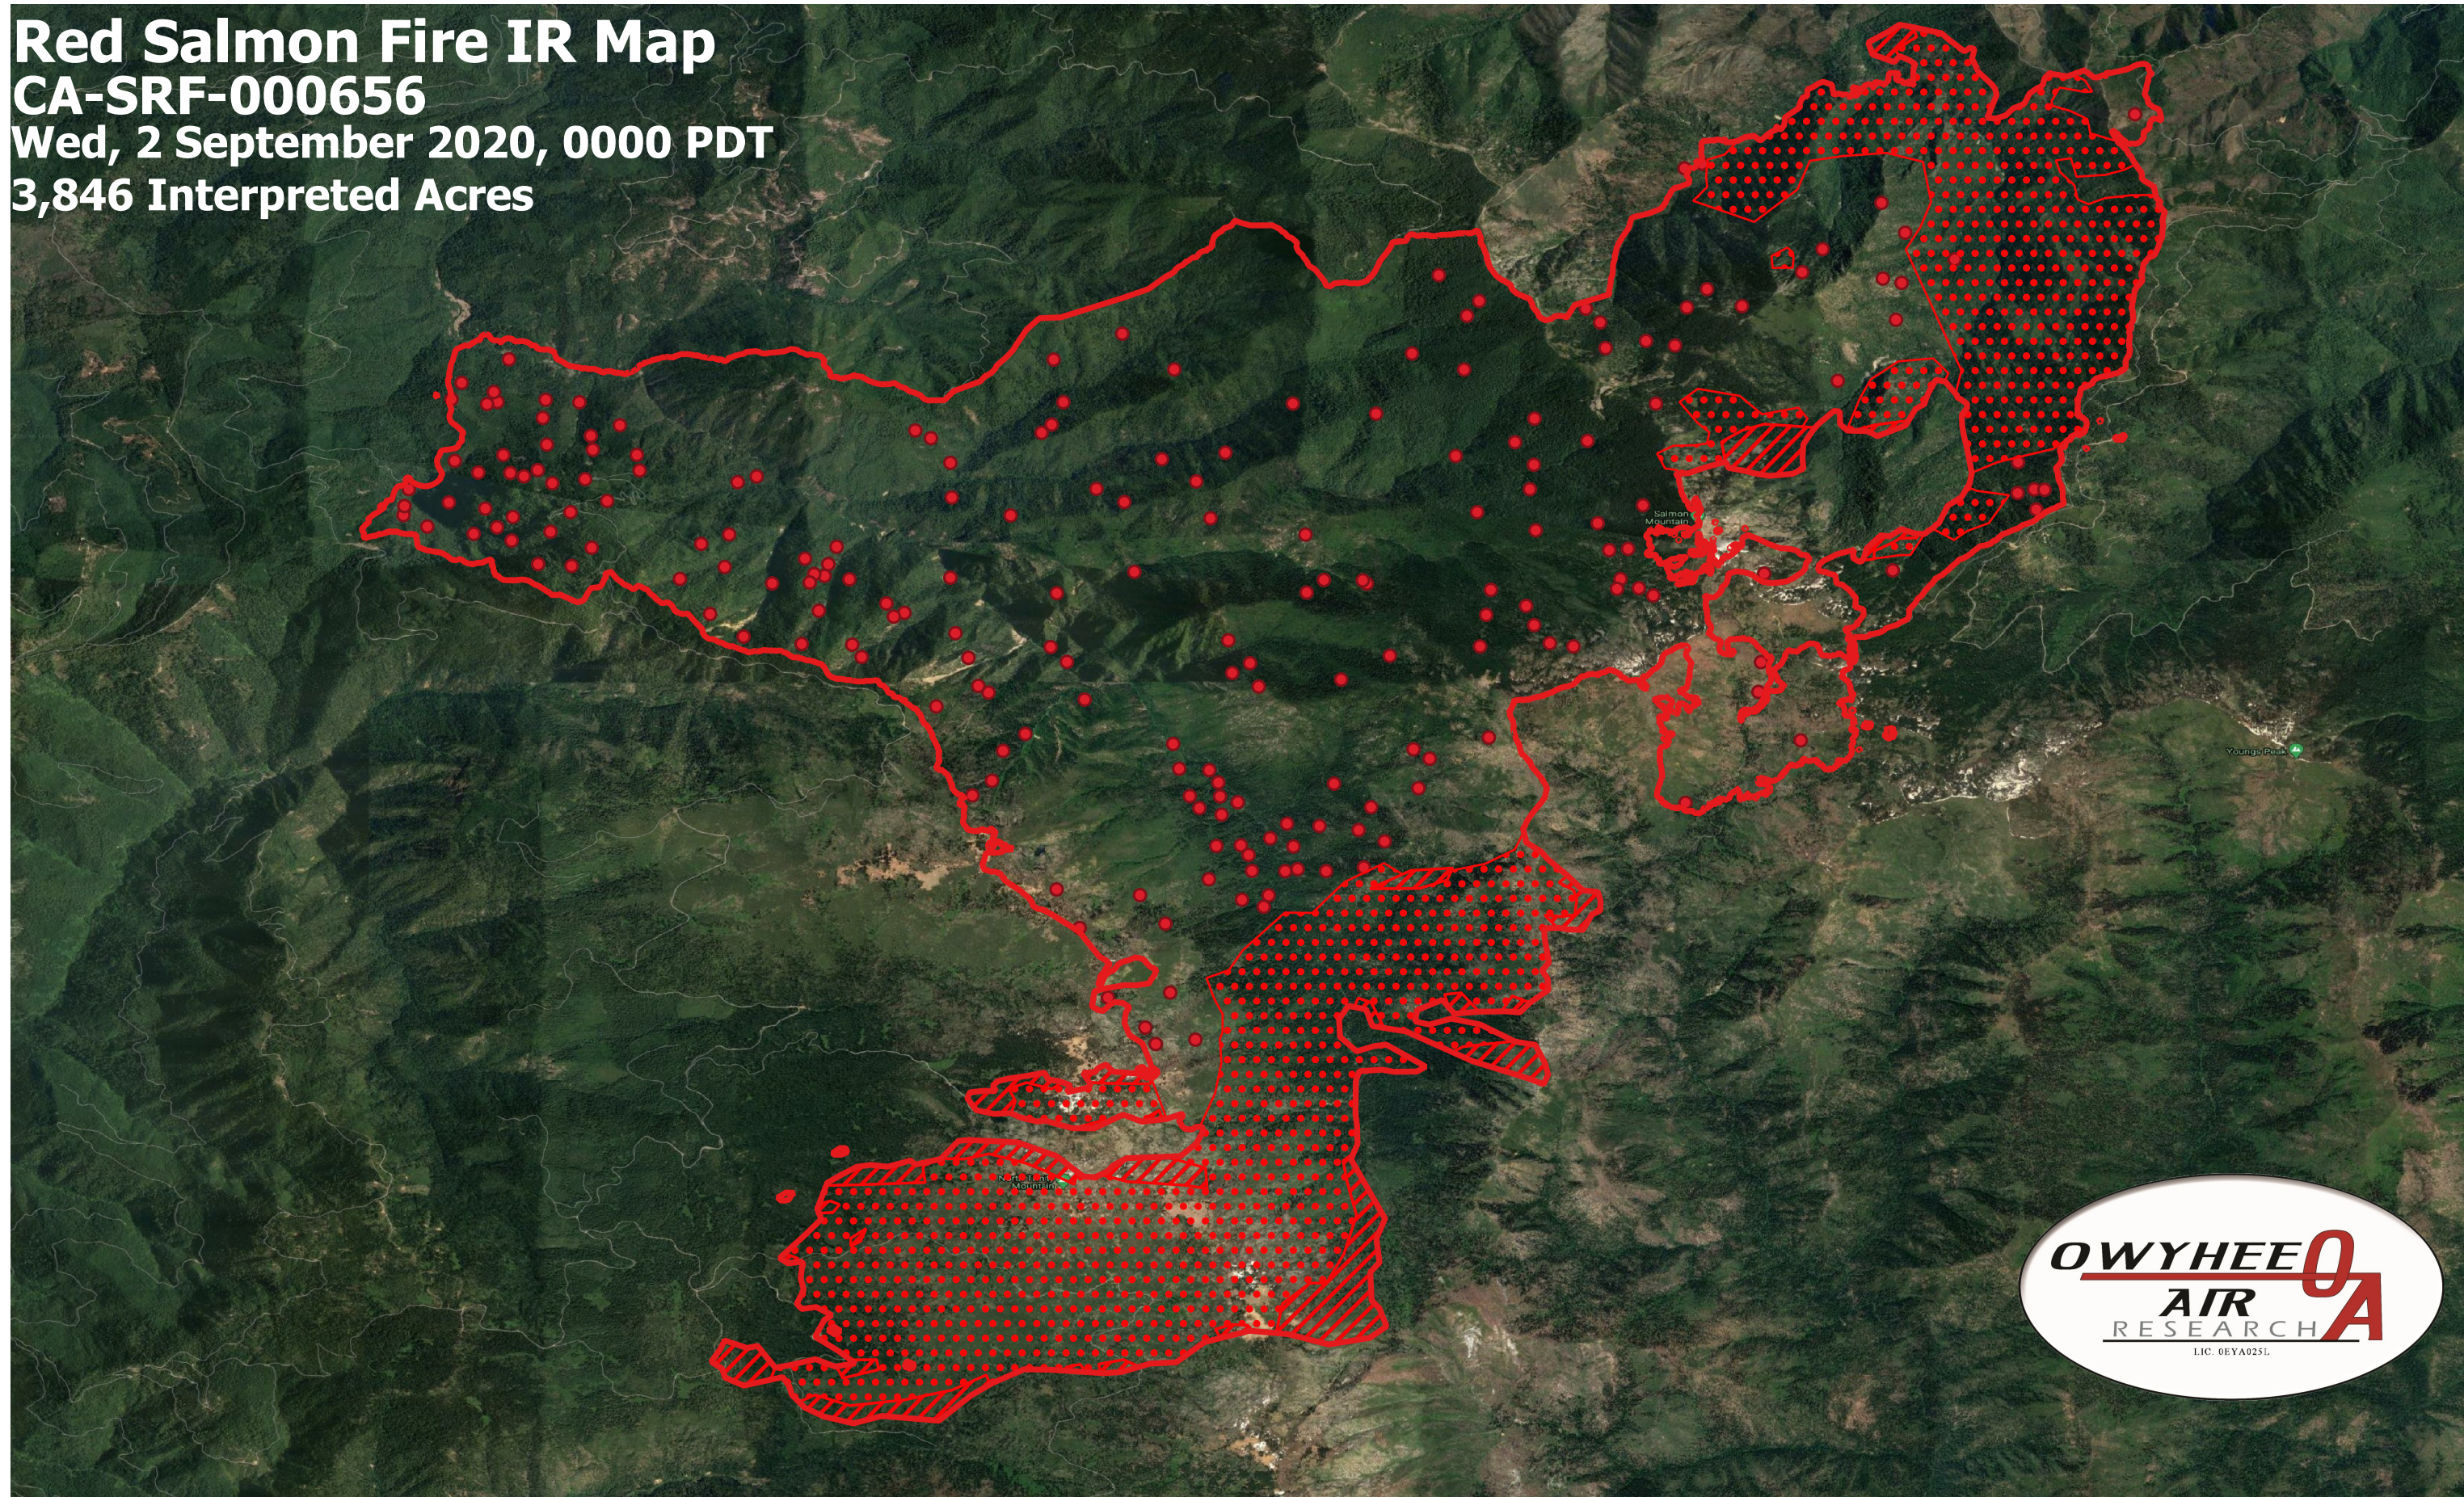

Red Salmon Fire IR Map
CA-SRF-000656
Wed, 2 September 2020, 0000 PDT
3,846 Interpreted Acres

- Legend**
- BurnPerimeter
 - ScatteredHeat
 - IntenseHeat
 - IsolatedHeat

Scale: 1:55,000
Projection: WGS 84
Produced by Owyhee Air Research, Inc.
IR Interpreter: C. Holley
fire@owyheear.com (208) 442-5405