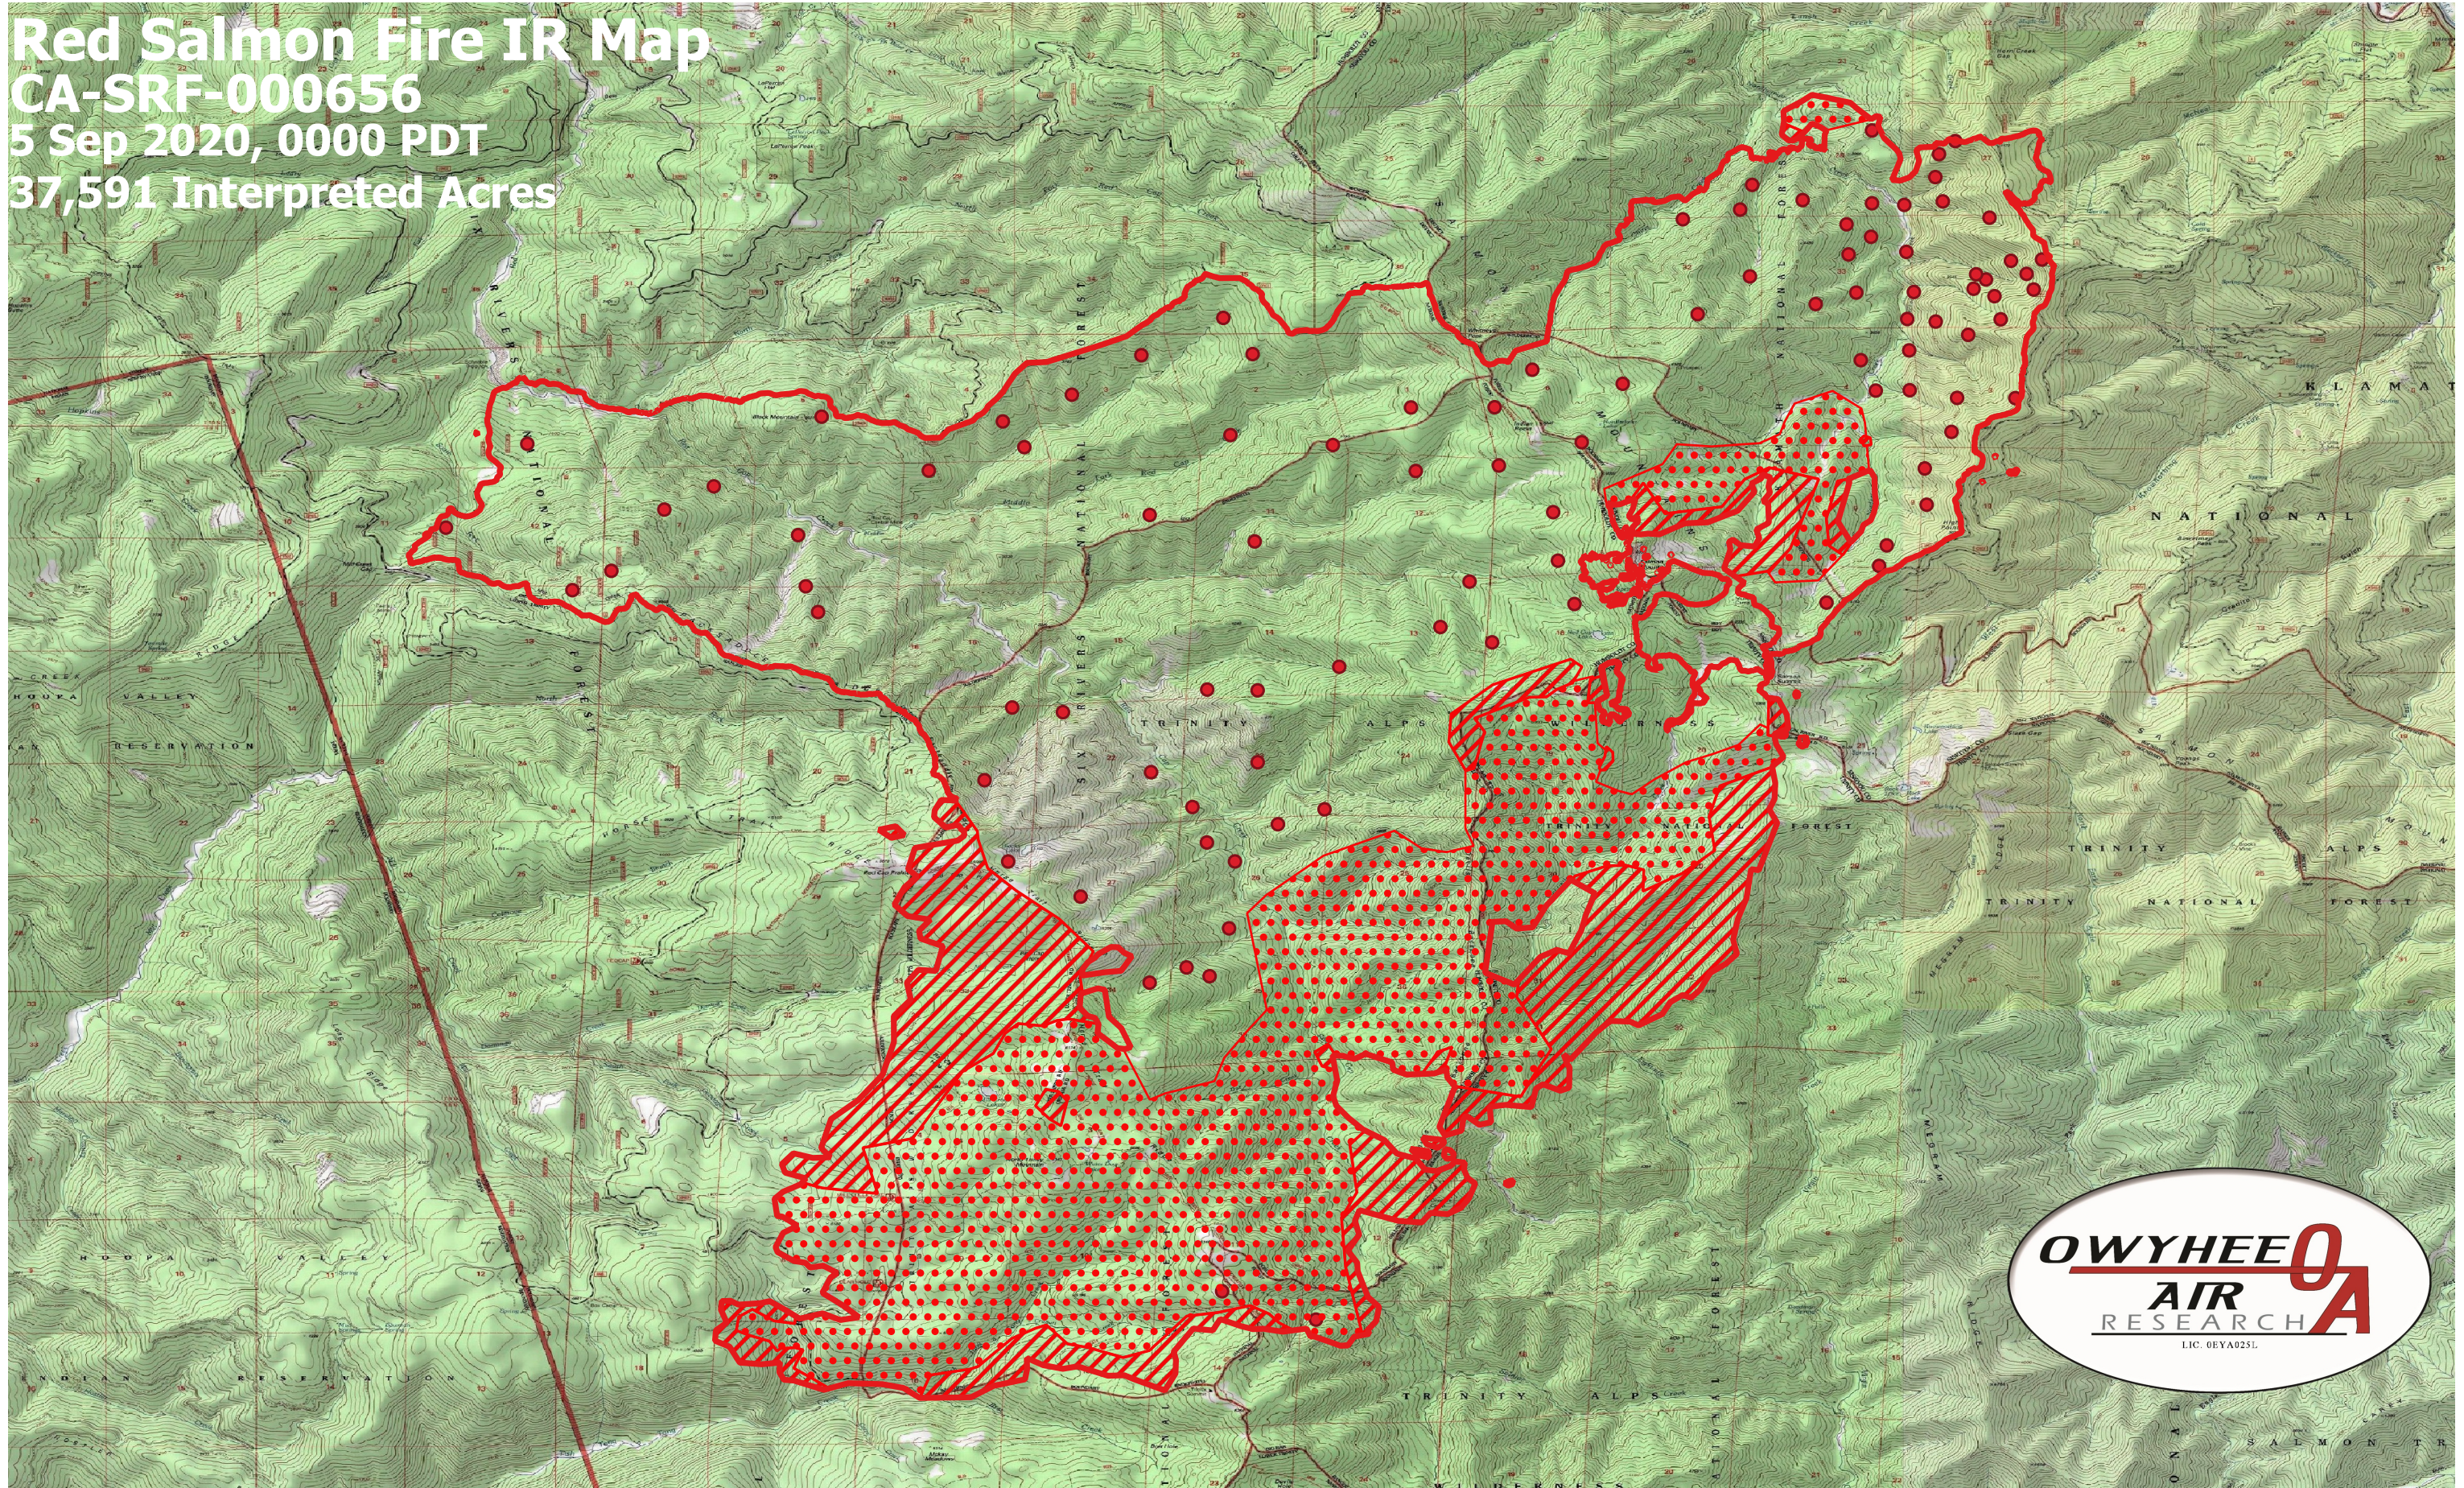

Red Salmon Fire IR Map
CA-SRF-000656
5 Sep 2020, 0000 PDT
37,591 Interpreted Acres

Legend

-  BurnPerimeter
-  ScatteredHeat
-  IntenseHeat
-  IsolatedHeat

Scale: 1:60,000

Projection: WGS 84

Produced by Owyhee Air Research, Inc.