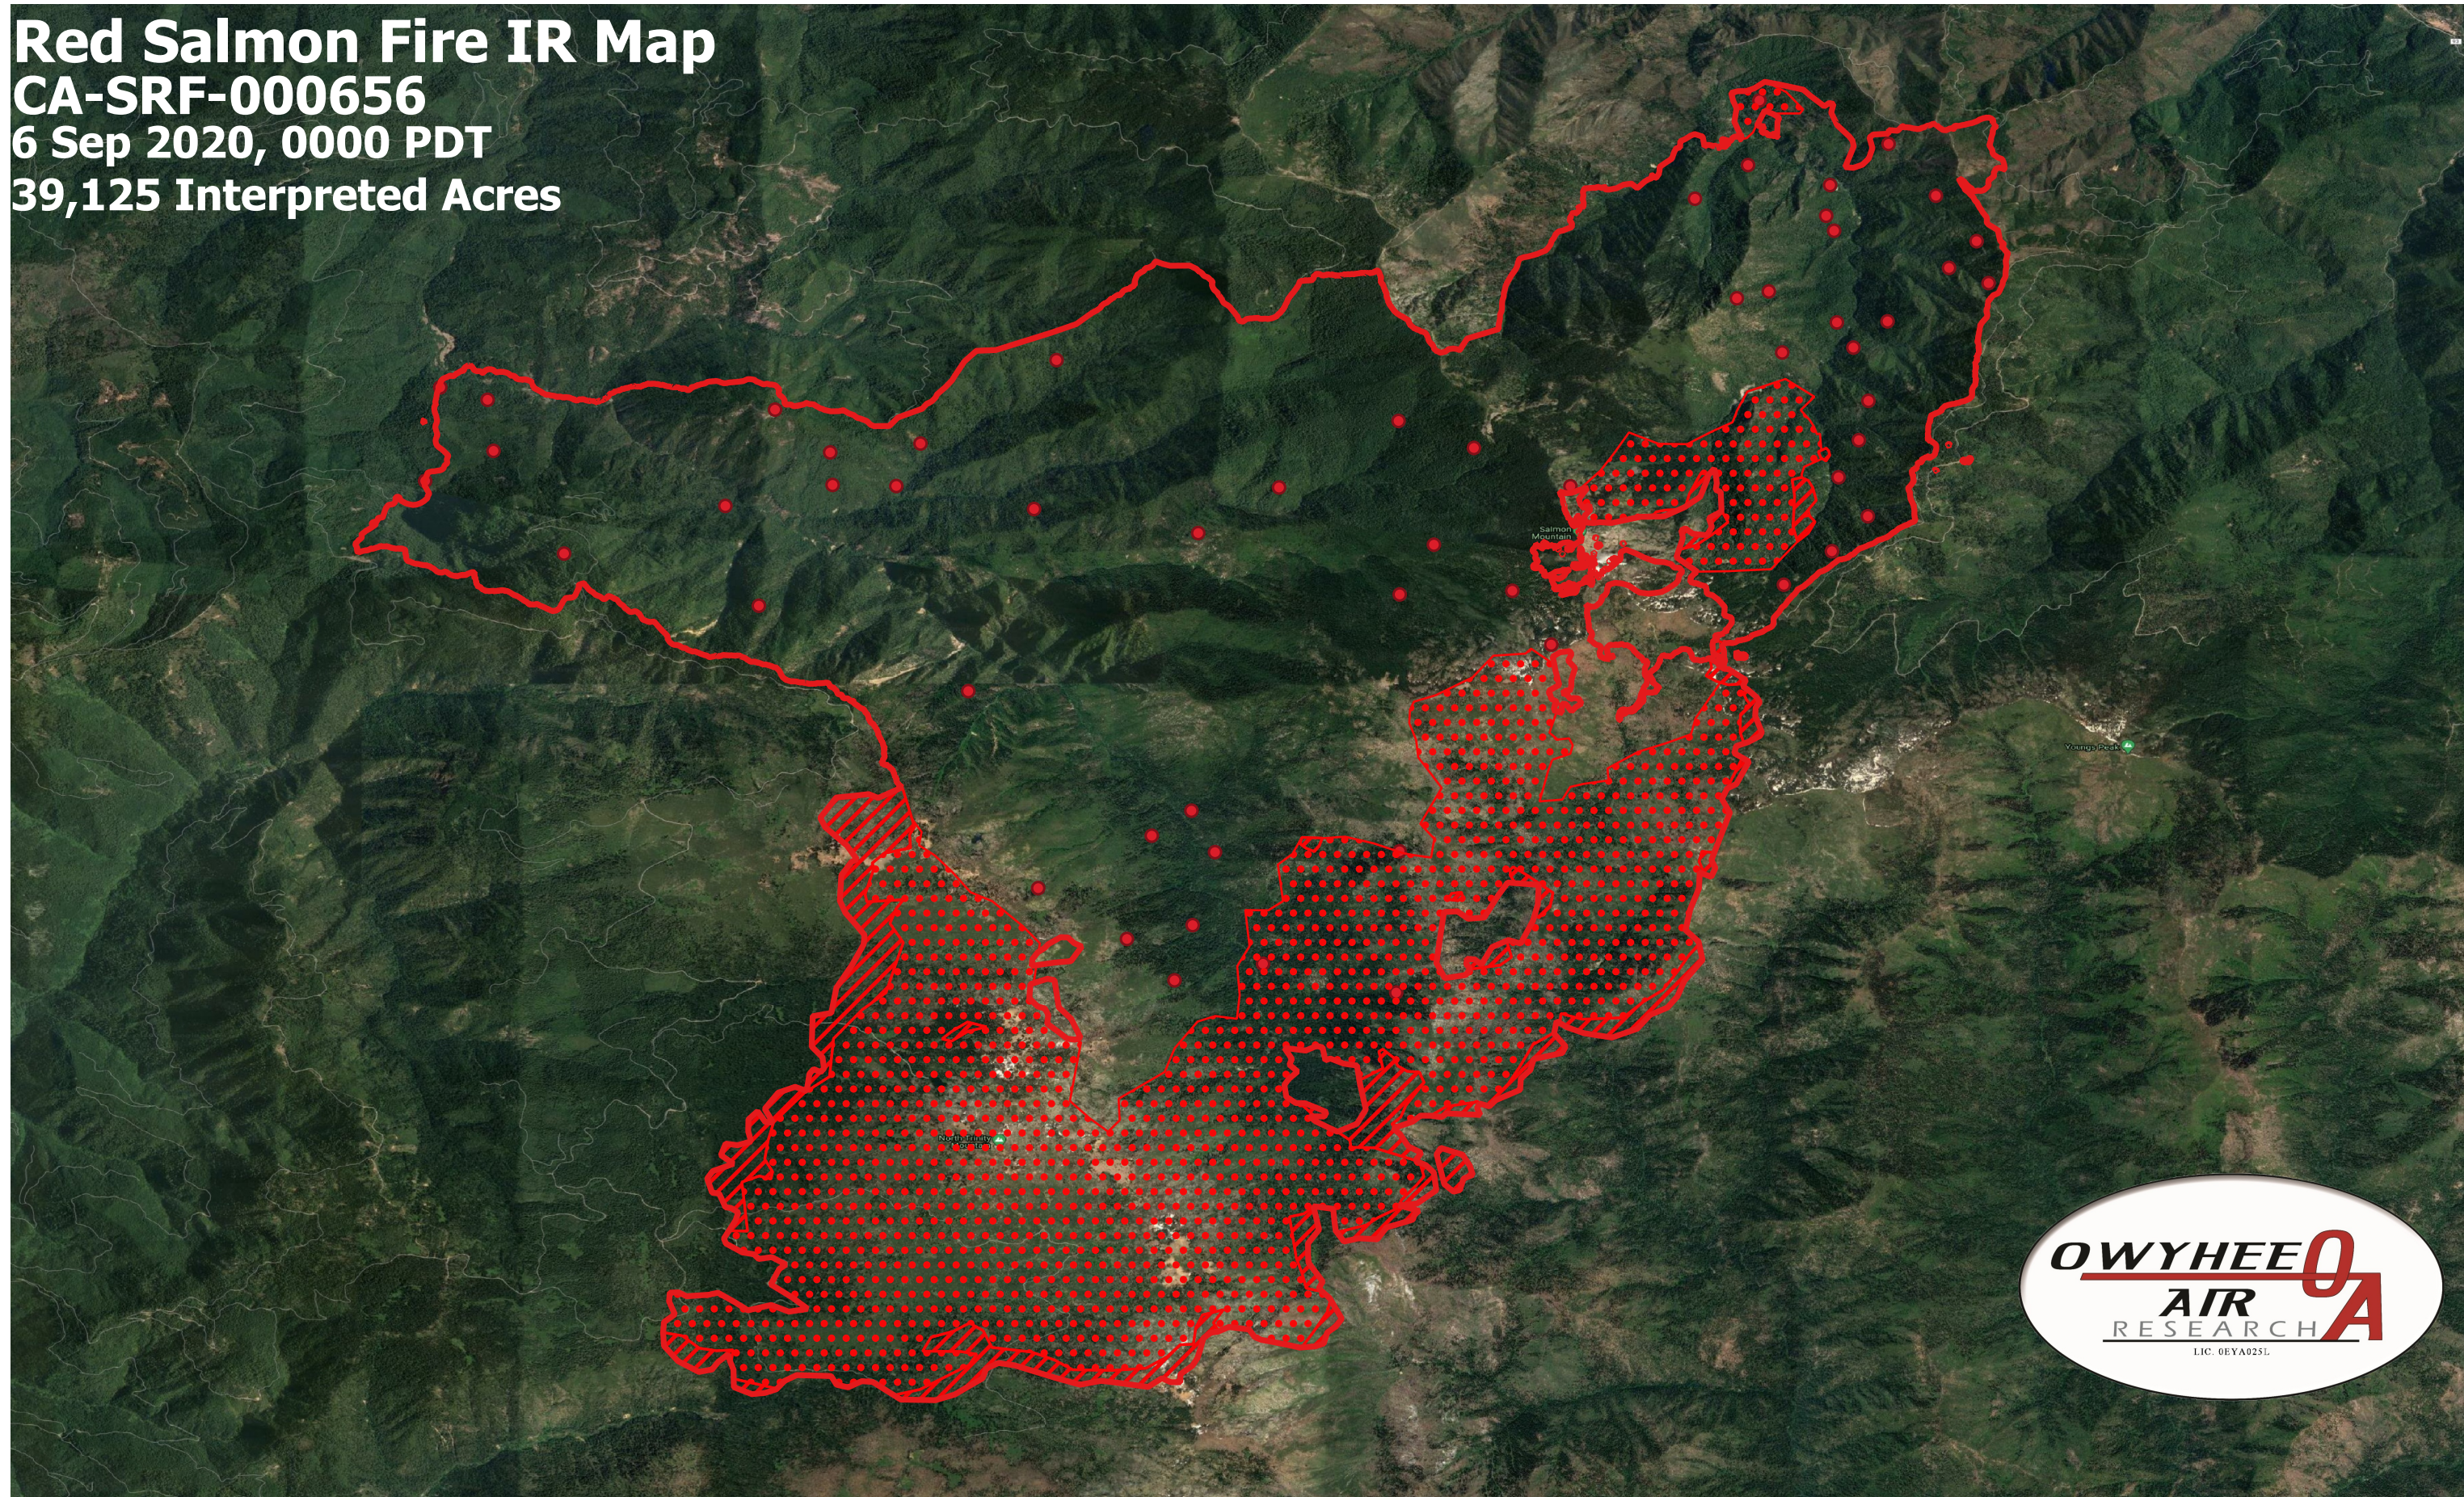

Red Salmon Fire IR Map
CA-SRF-000656
6 Sep 2020, 0000 PDT
39,125 Interpreted Acres

- Legend**
- Burn Perimeter
 - Scattered Heat
 - Intense Heat
 - Isolated Heat

Scale: 1:60,000
Projection: WGS 84
Produced by Owyhee Air Research, Inc.
IR Interpreter: C. Holley
fire@owyheear.com (208) 442-5405