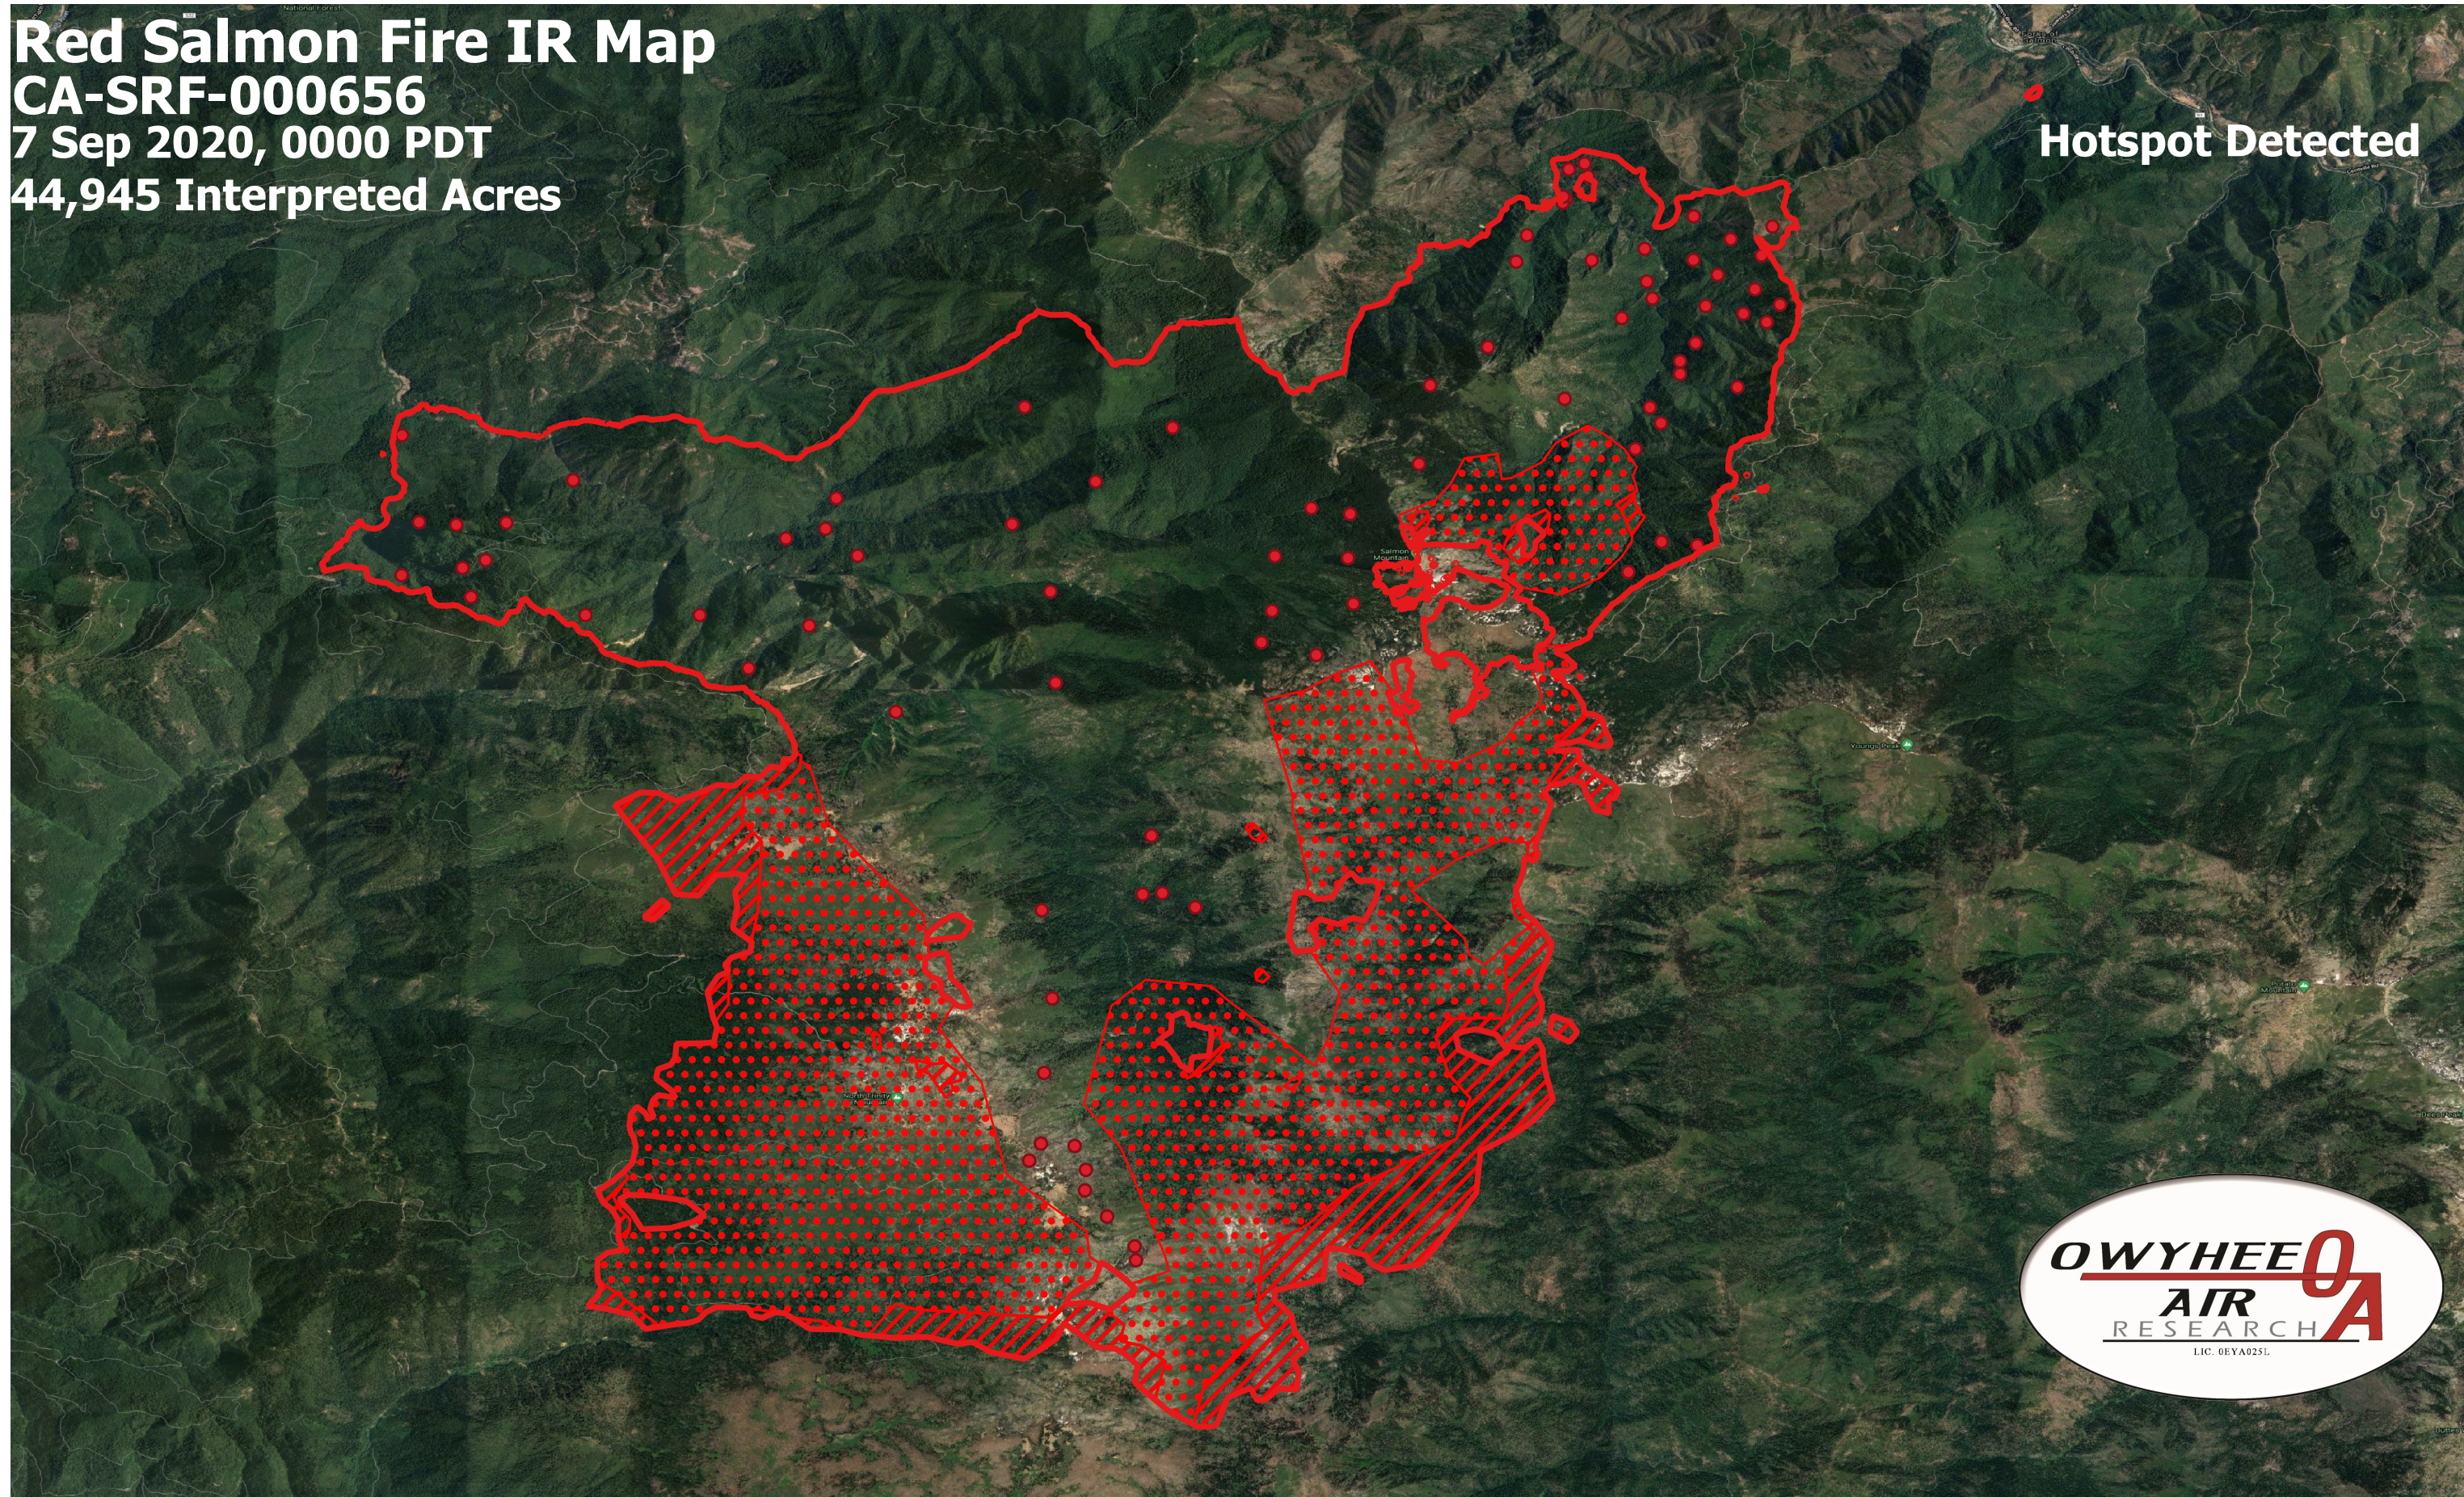

**Red Salmon Fire IR Map**  
**CA-SRF-000656**  
**7 Sep 2020, 0000 PDT**  
**44,945 Interpreted Acres**

**Hotspot Detected**

- Legend**
- Burn Perimeter
  - Scattered Heat
  - Intense Heat
  - Isolated Heat

Scale: 1:70,000  
Projection: WGS 84  
Produced by Owyhee Air Research, Inc.  
IR Interpreter: C. Holley  
fire@owyheear.com (208) 442-5405