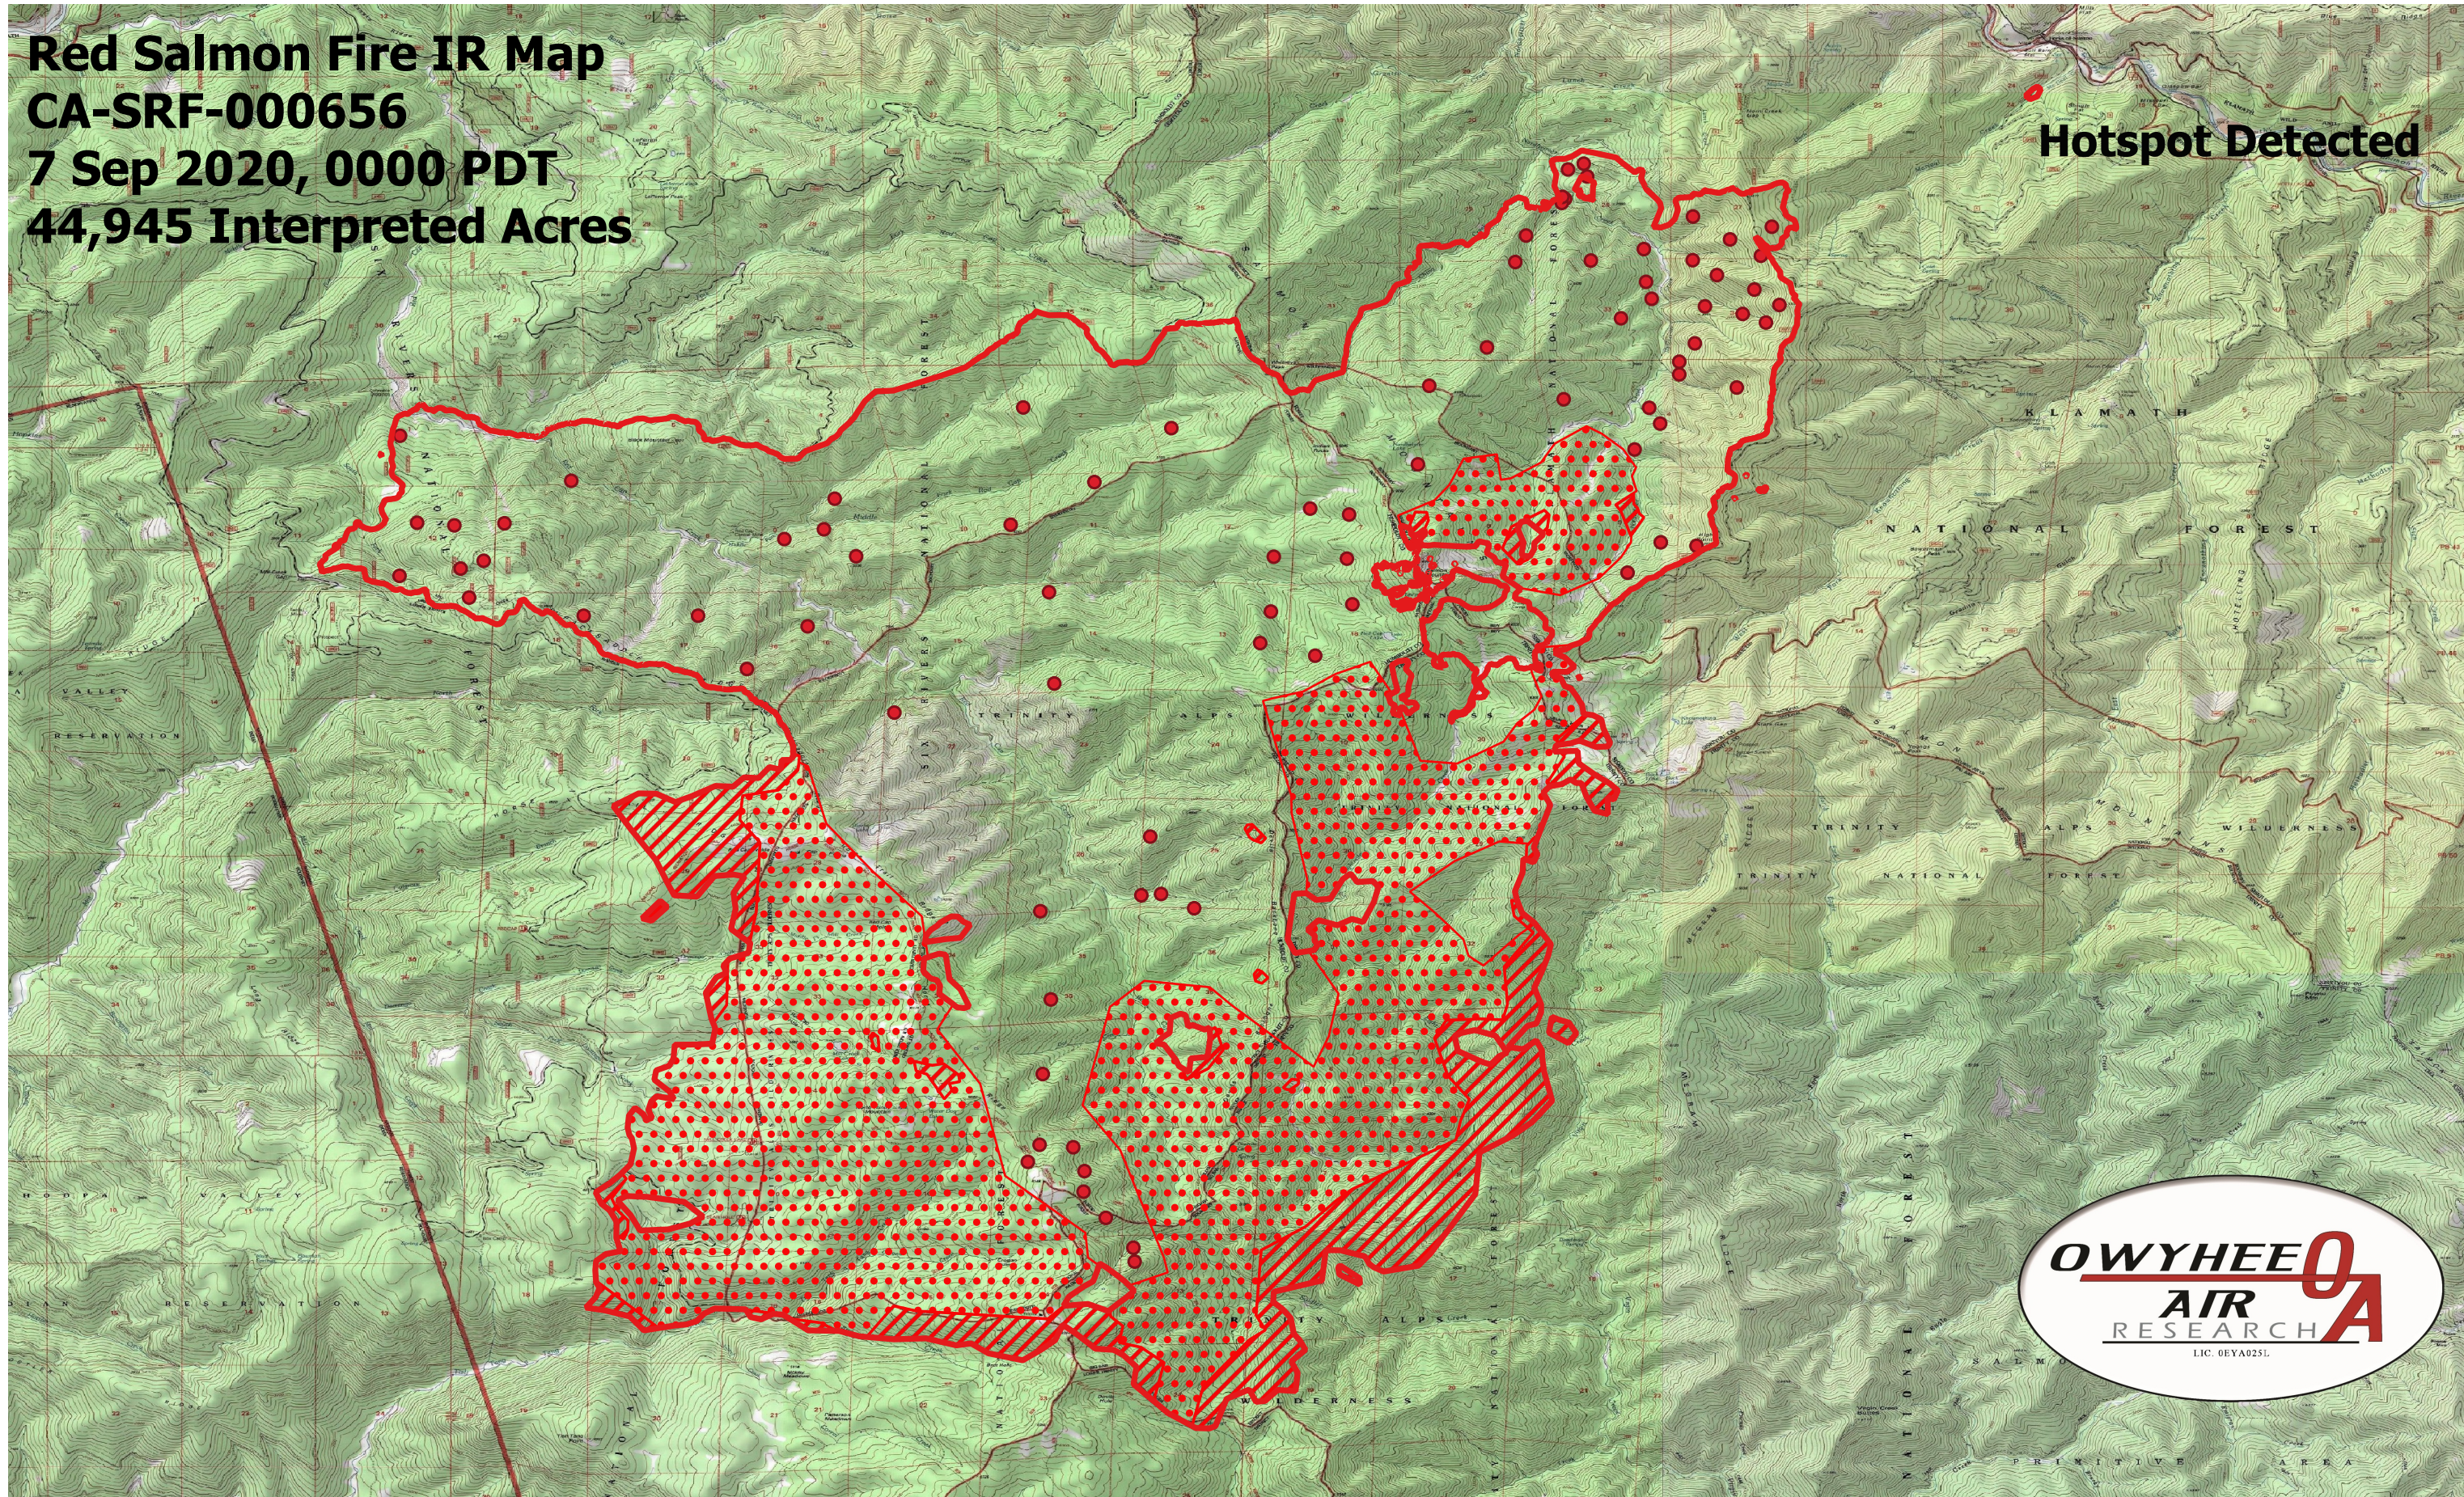

**Red Salmon Fire IR Map**  
**CA-SRF-000656**  
**7 Sep 2020, 0000 PDT**  
**44,945 Interpreted Acres**

**Hotspot Detected**

- Legend**
- Burn Perimeter
  - Scattered Heat
  - Intense Heat
  - Isolated Heat

Scale: 1:70,000  
Projection: WGS 84  
Produced by Owyhee Air Research, Inc.  
IR Interpreter: C. Holley  
fire@owyheear.com (208) 442-5405