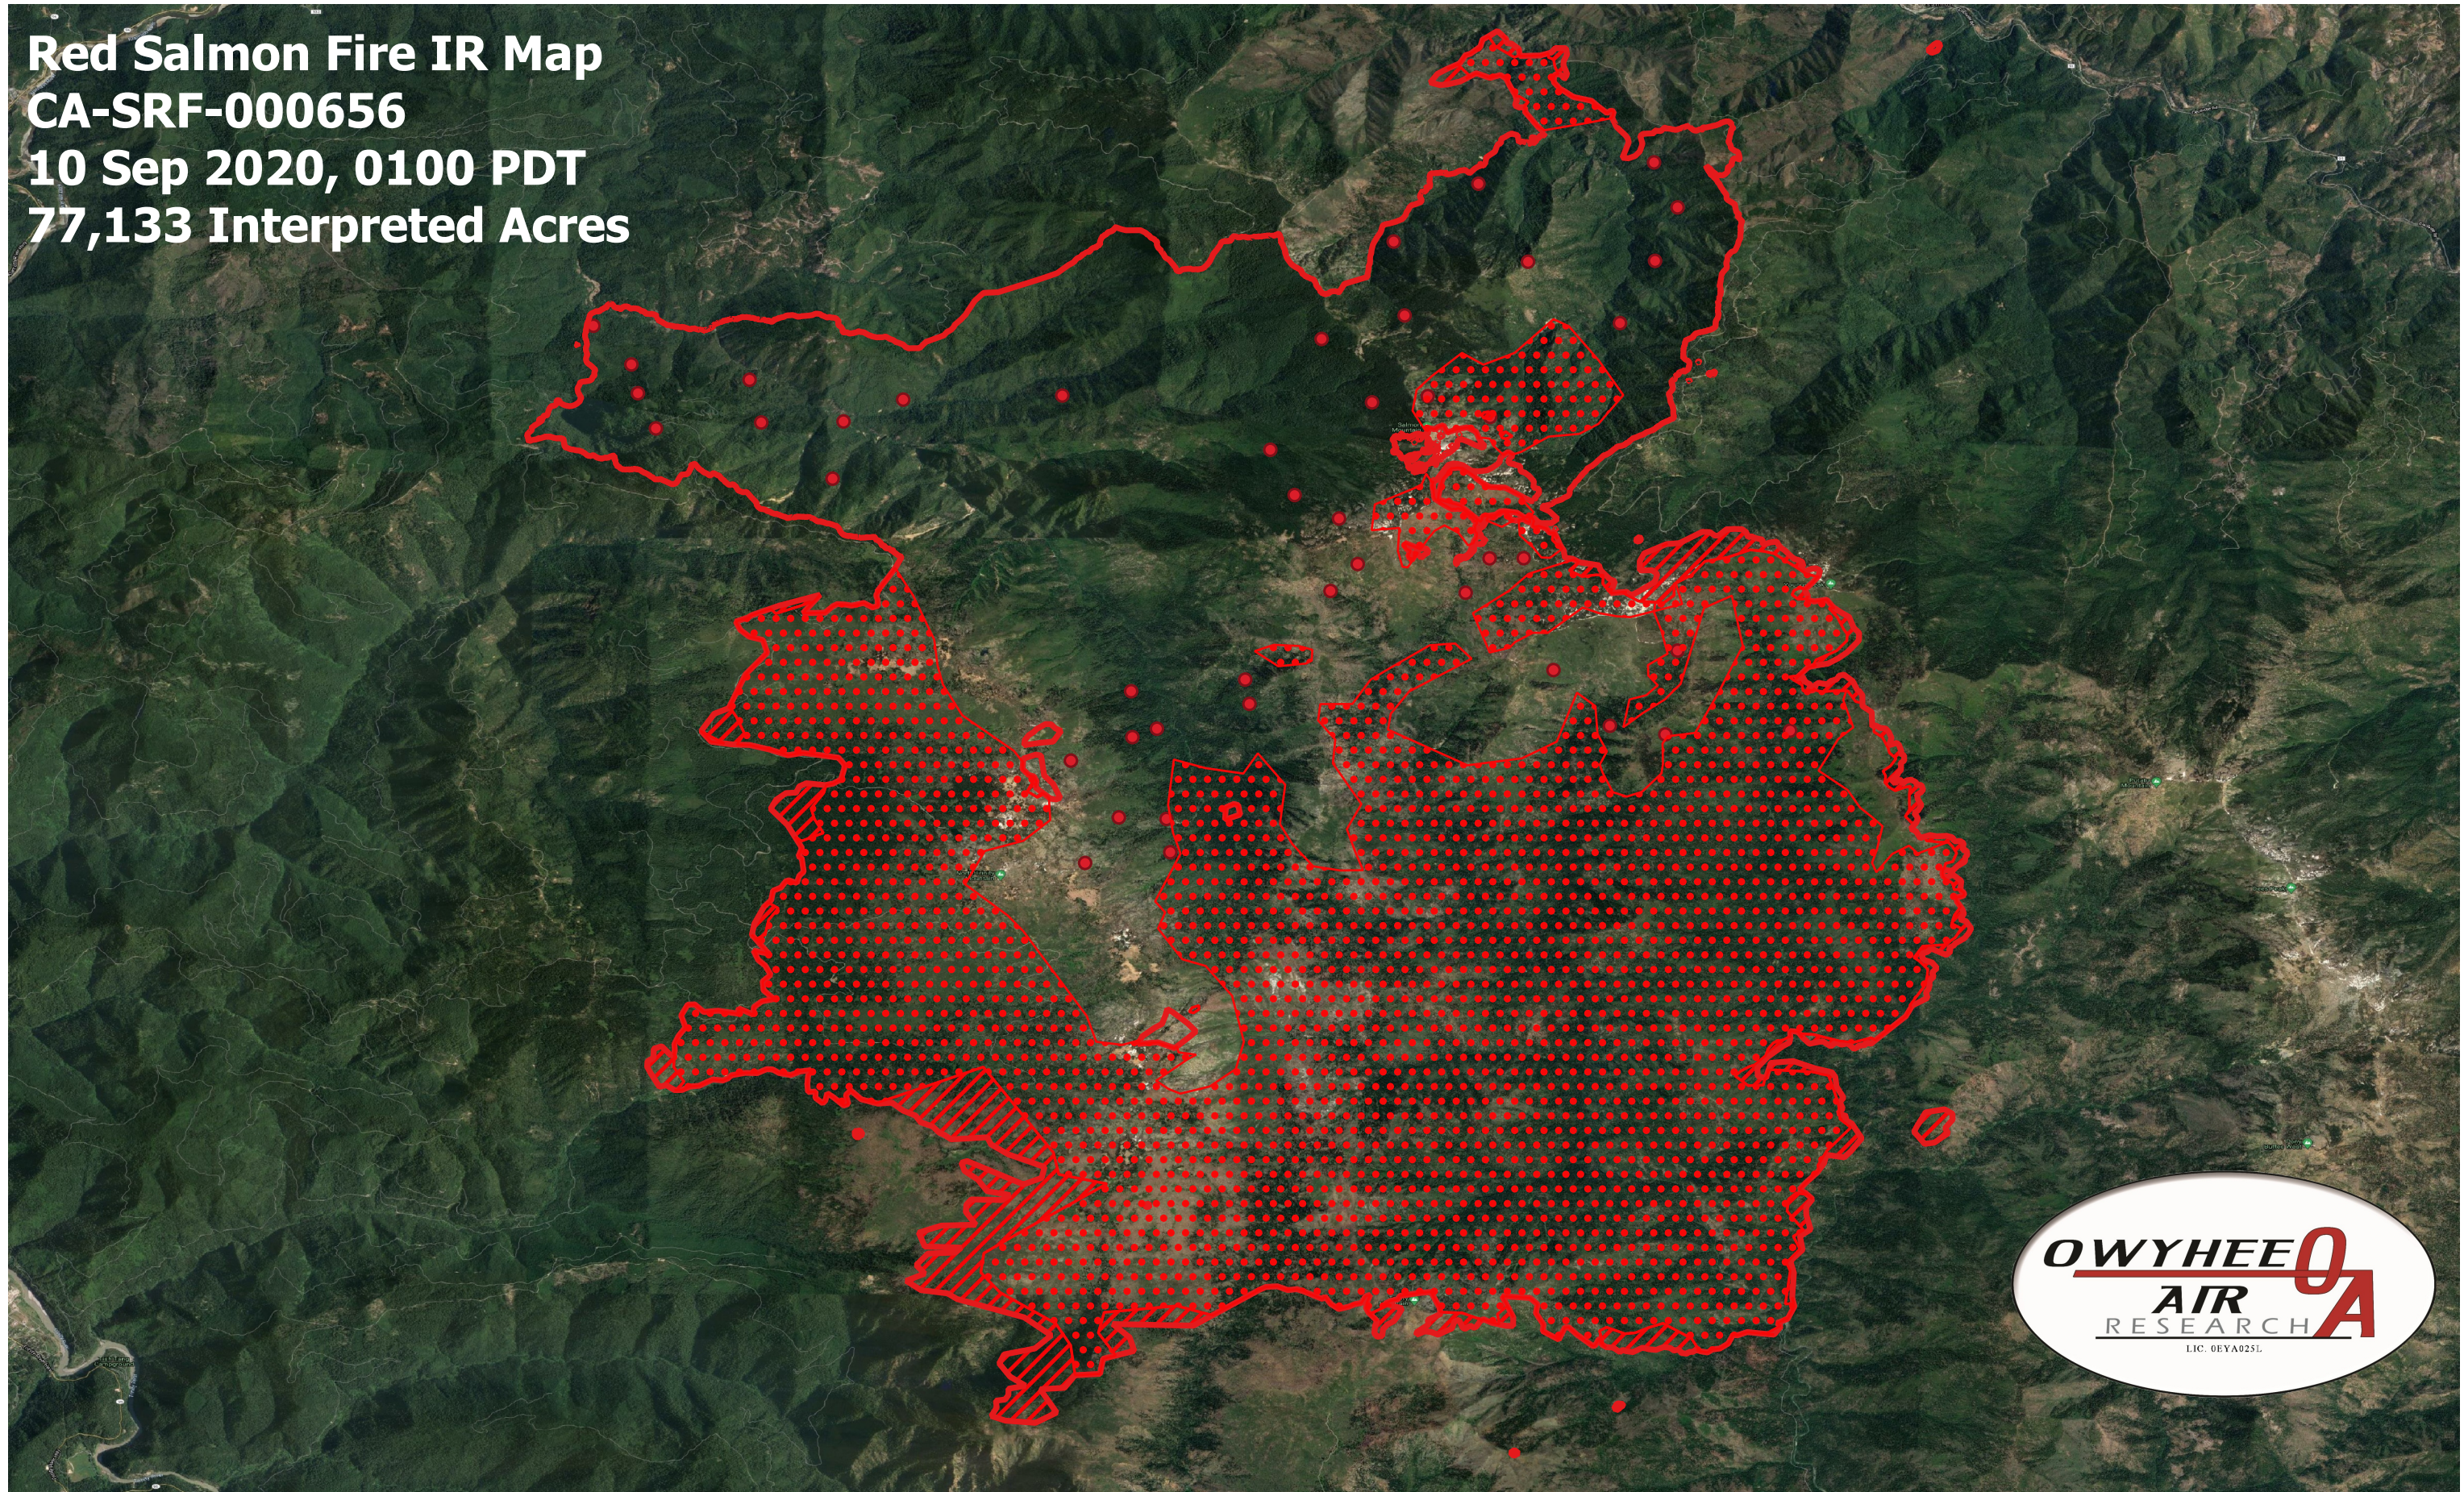

**Red Salmon Fire IR Map**  
**CA-SRF-000656**  
**10 Sep 2020, 0100 PDT**  
**77,133 Interpreted Acres**

- Legend**
- Burn Perimeter
  - Scattered Heat
  - Intense Heat
  - Isolated Heat

Scale: 1:85,000  
Projection: WGS 84  
Produced by Owyhee Air Research, Inc.  
IR Interpreter: C. Holley  
fire@owyheear.com (208) 442-5405