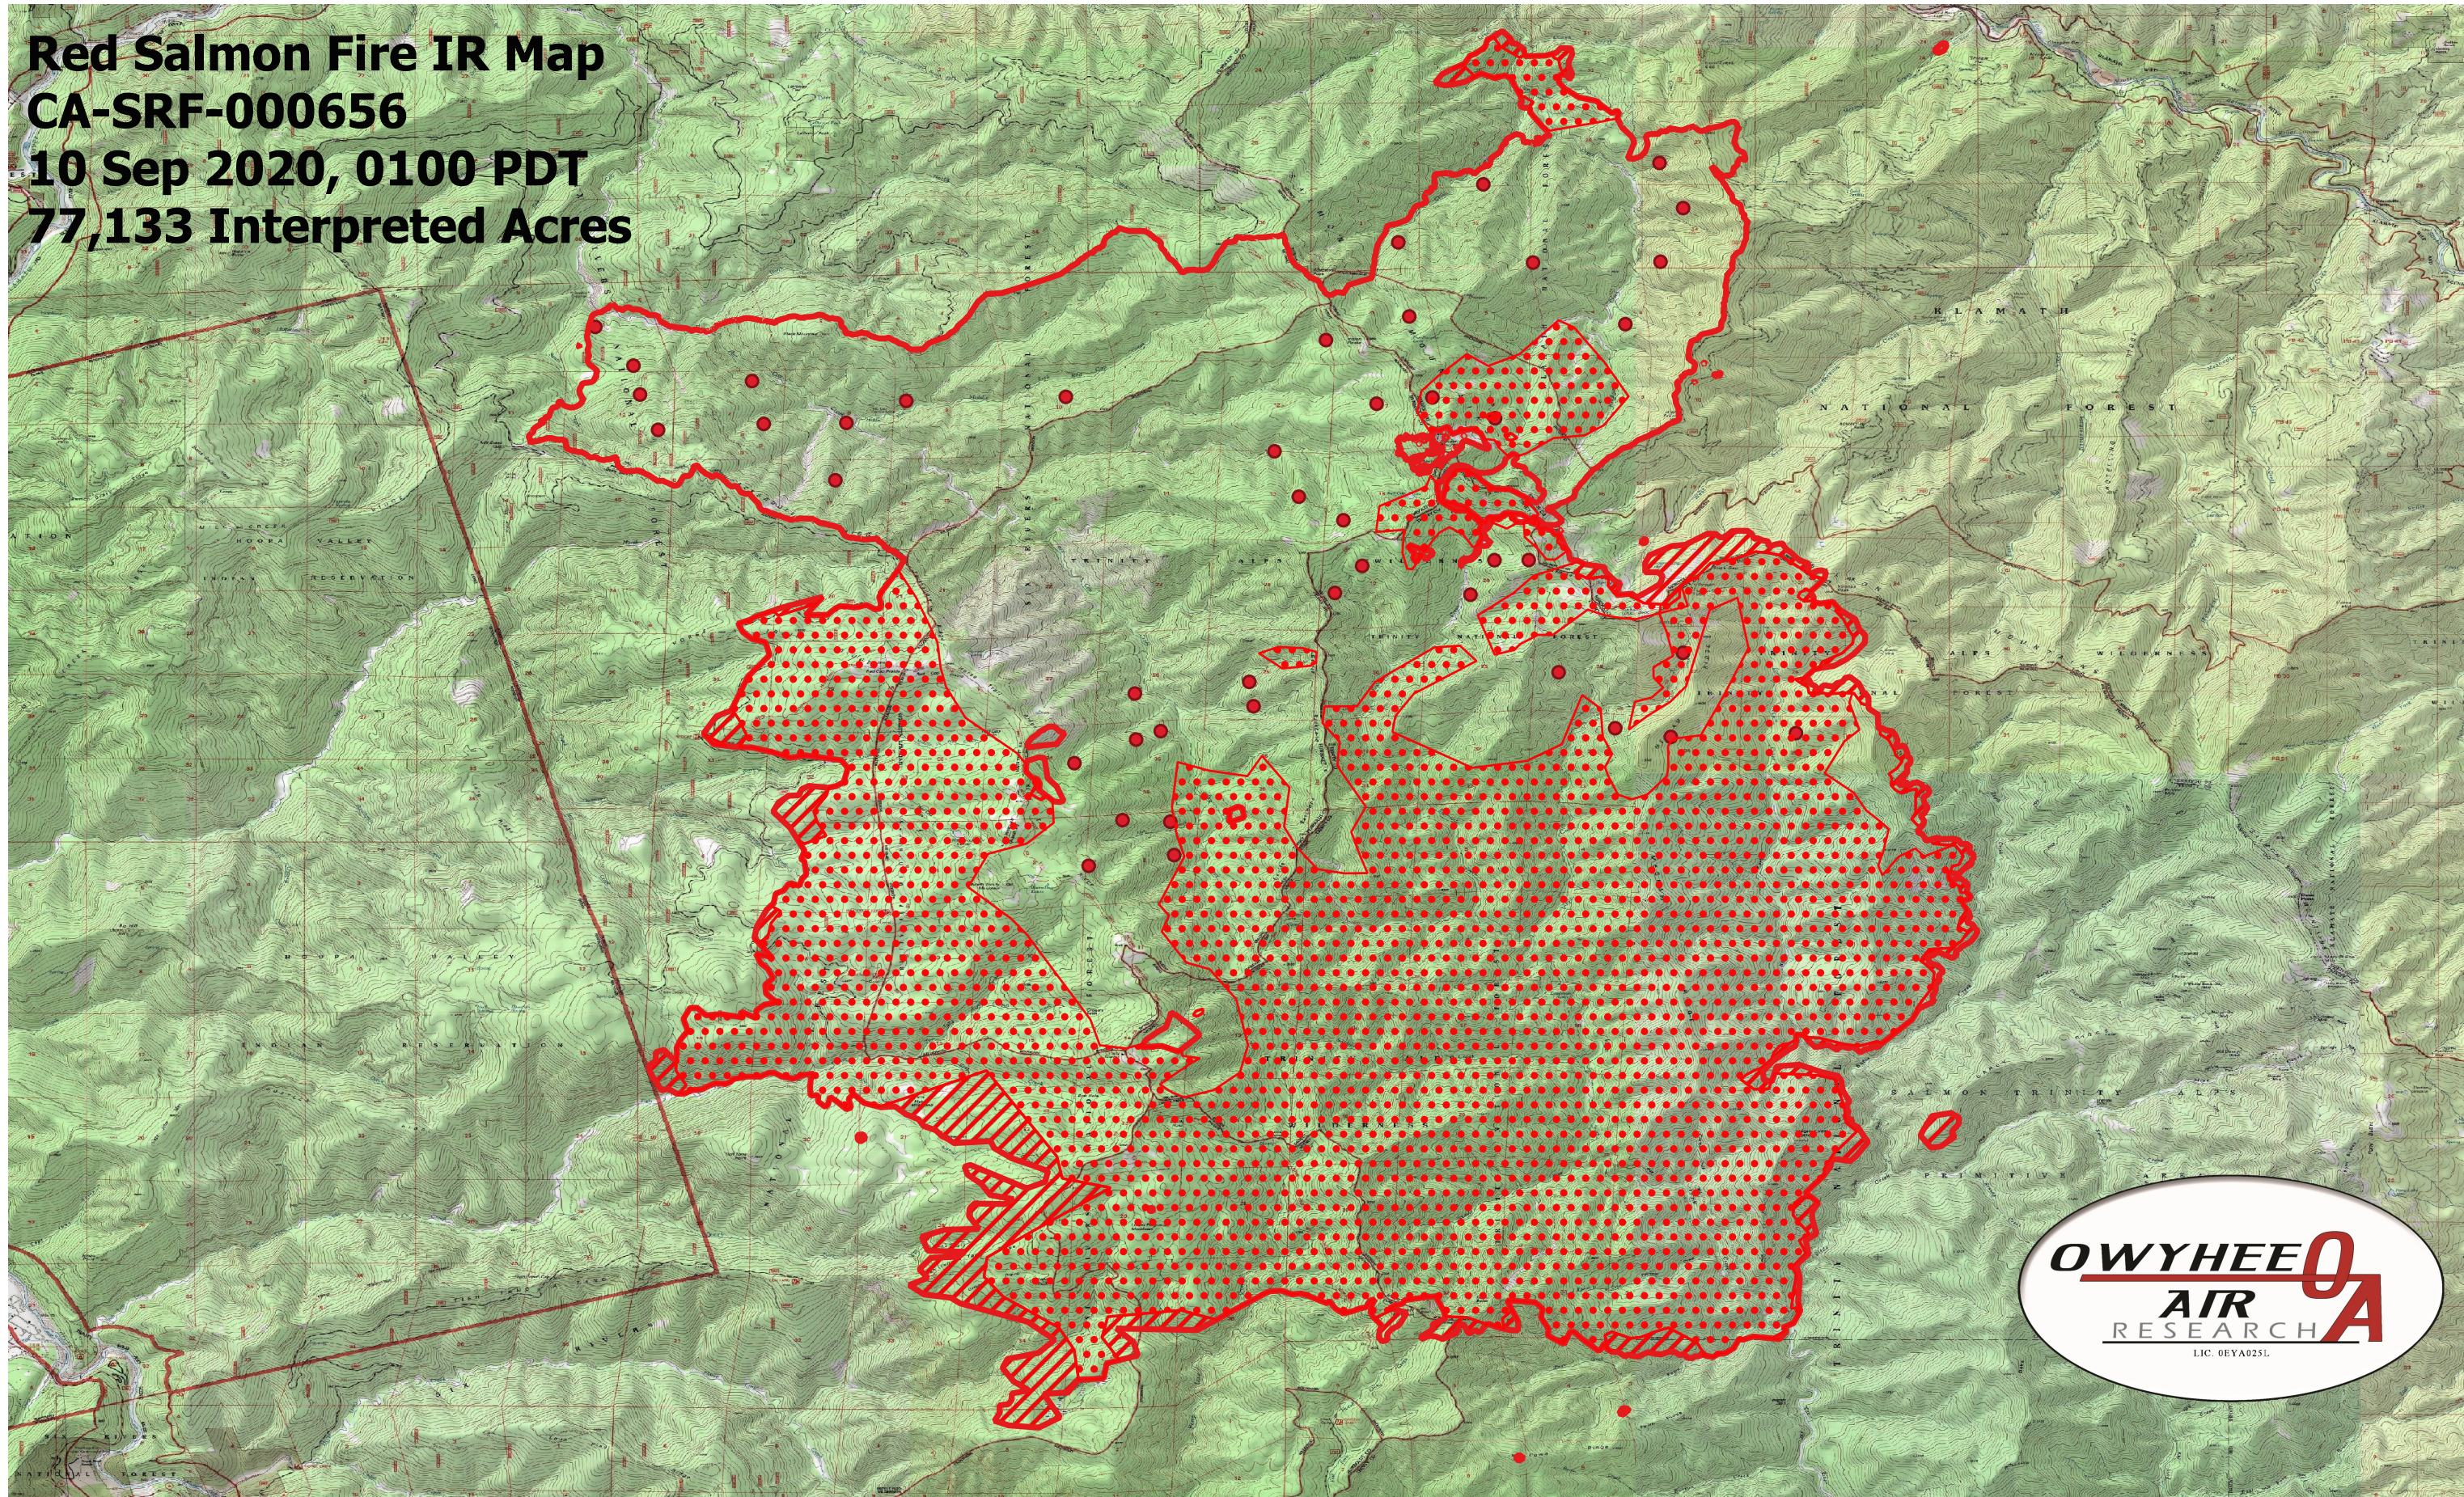

Red Salmon Fire IR Map
CA-SRF-000656
10 Sep 2020, 0100 PDT
77,133 Interpreted Acres

- Legend**
- Burn Perimeter
 - Scattered Heat
 - Intense Heat
 - Isolated Heat

Scale: 1:85,000
Projection: WGS 84
Produced by Owyhee Air Research, Inc.
IR Interpreter: C. Holley
fire@owyheear.com (208) 442-5405