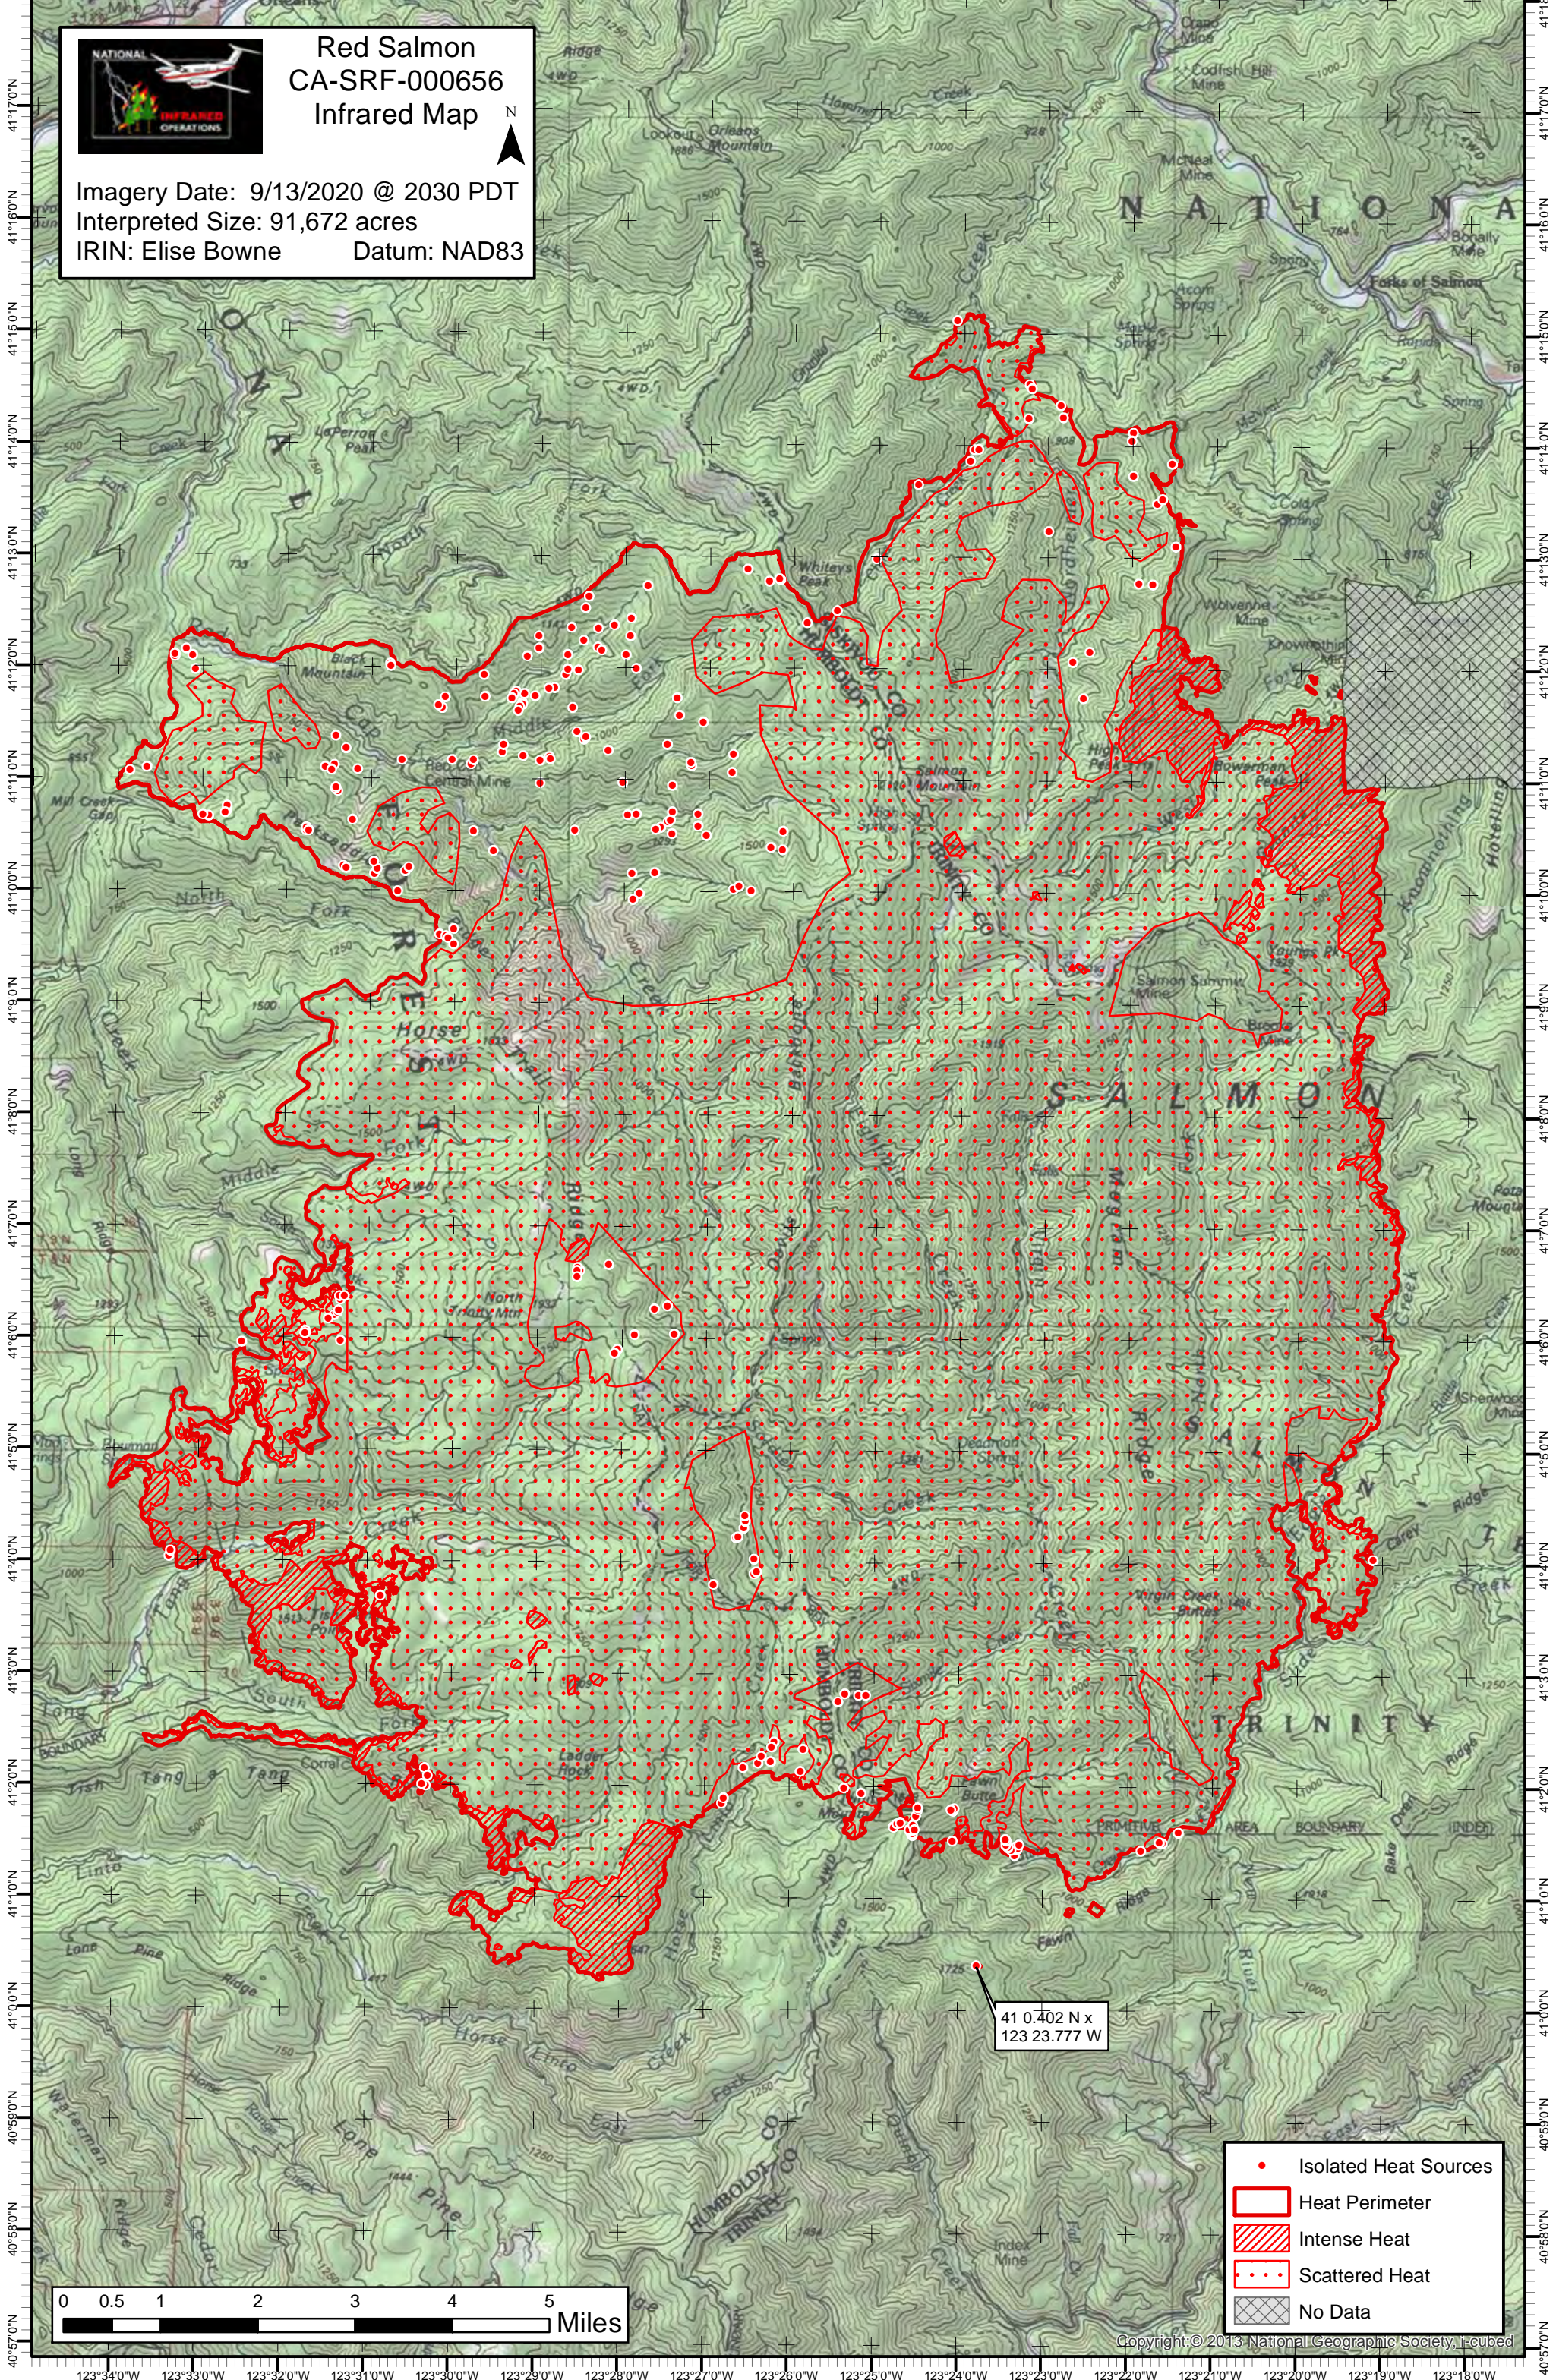

123°35'0"W 123°34'0"W 123°33'0"W 123°32'0"W 123°31'0"W 123°30'0"W 123°29'0"W 123°28'0"W 123°27'0"W 123°26'0"W 123°25'0"W 123°24'0"W 123°23'0"W 123°22'0"W 123°21'0"W 123°20'0"W 123°19'0"W 123°18'0"W

  
**Red Salmon**  
**CA-SRF-000656**  
**Infrared Map**  
Imagery Date: 9/13/2020 @ 2030 PDT  
Interpreted Size: 91,672 acres  
IRIN: Elise Bowne Datum: NAD83

41 04.02 N x  
123 23.777 W

- Isolated Heat Sources
- Heat Perimeter
- Intense Heat
- Scattered Heat
- No Data

0 0.5 1 2 3 4 5 Miles

Copyright © 2013 National Geographic Society, i-cubed

123°34'0"W 123°33'0"W 123°32'0"W 123°31'0"W 123°30'0"W 123°29'0"W 123°28'0"W 123°27'0"W 123°26'0"W 123°25'0"W 123°24'0"W 123°23'0"W 123°22'0"W 123°21'0"W 123°20'0"W 123°19'0"W 123°18'0"W

40°57'0"N

40°57'0"N

40°58'0"N

40°58'0"N

40°59'0"N

40°59'0"N

41°0'0"N

41°0'0"N

41°17'0"N

41°17'0"N

41°18'0"N

41°18'0"N

41°19'0"N

41°19'0"N

41°20'0"N

41°20'0"N