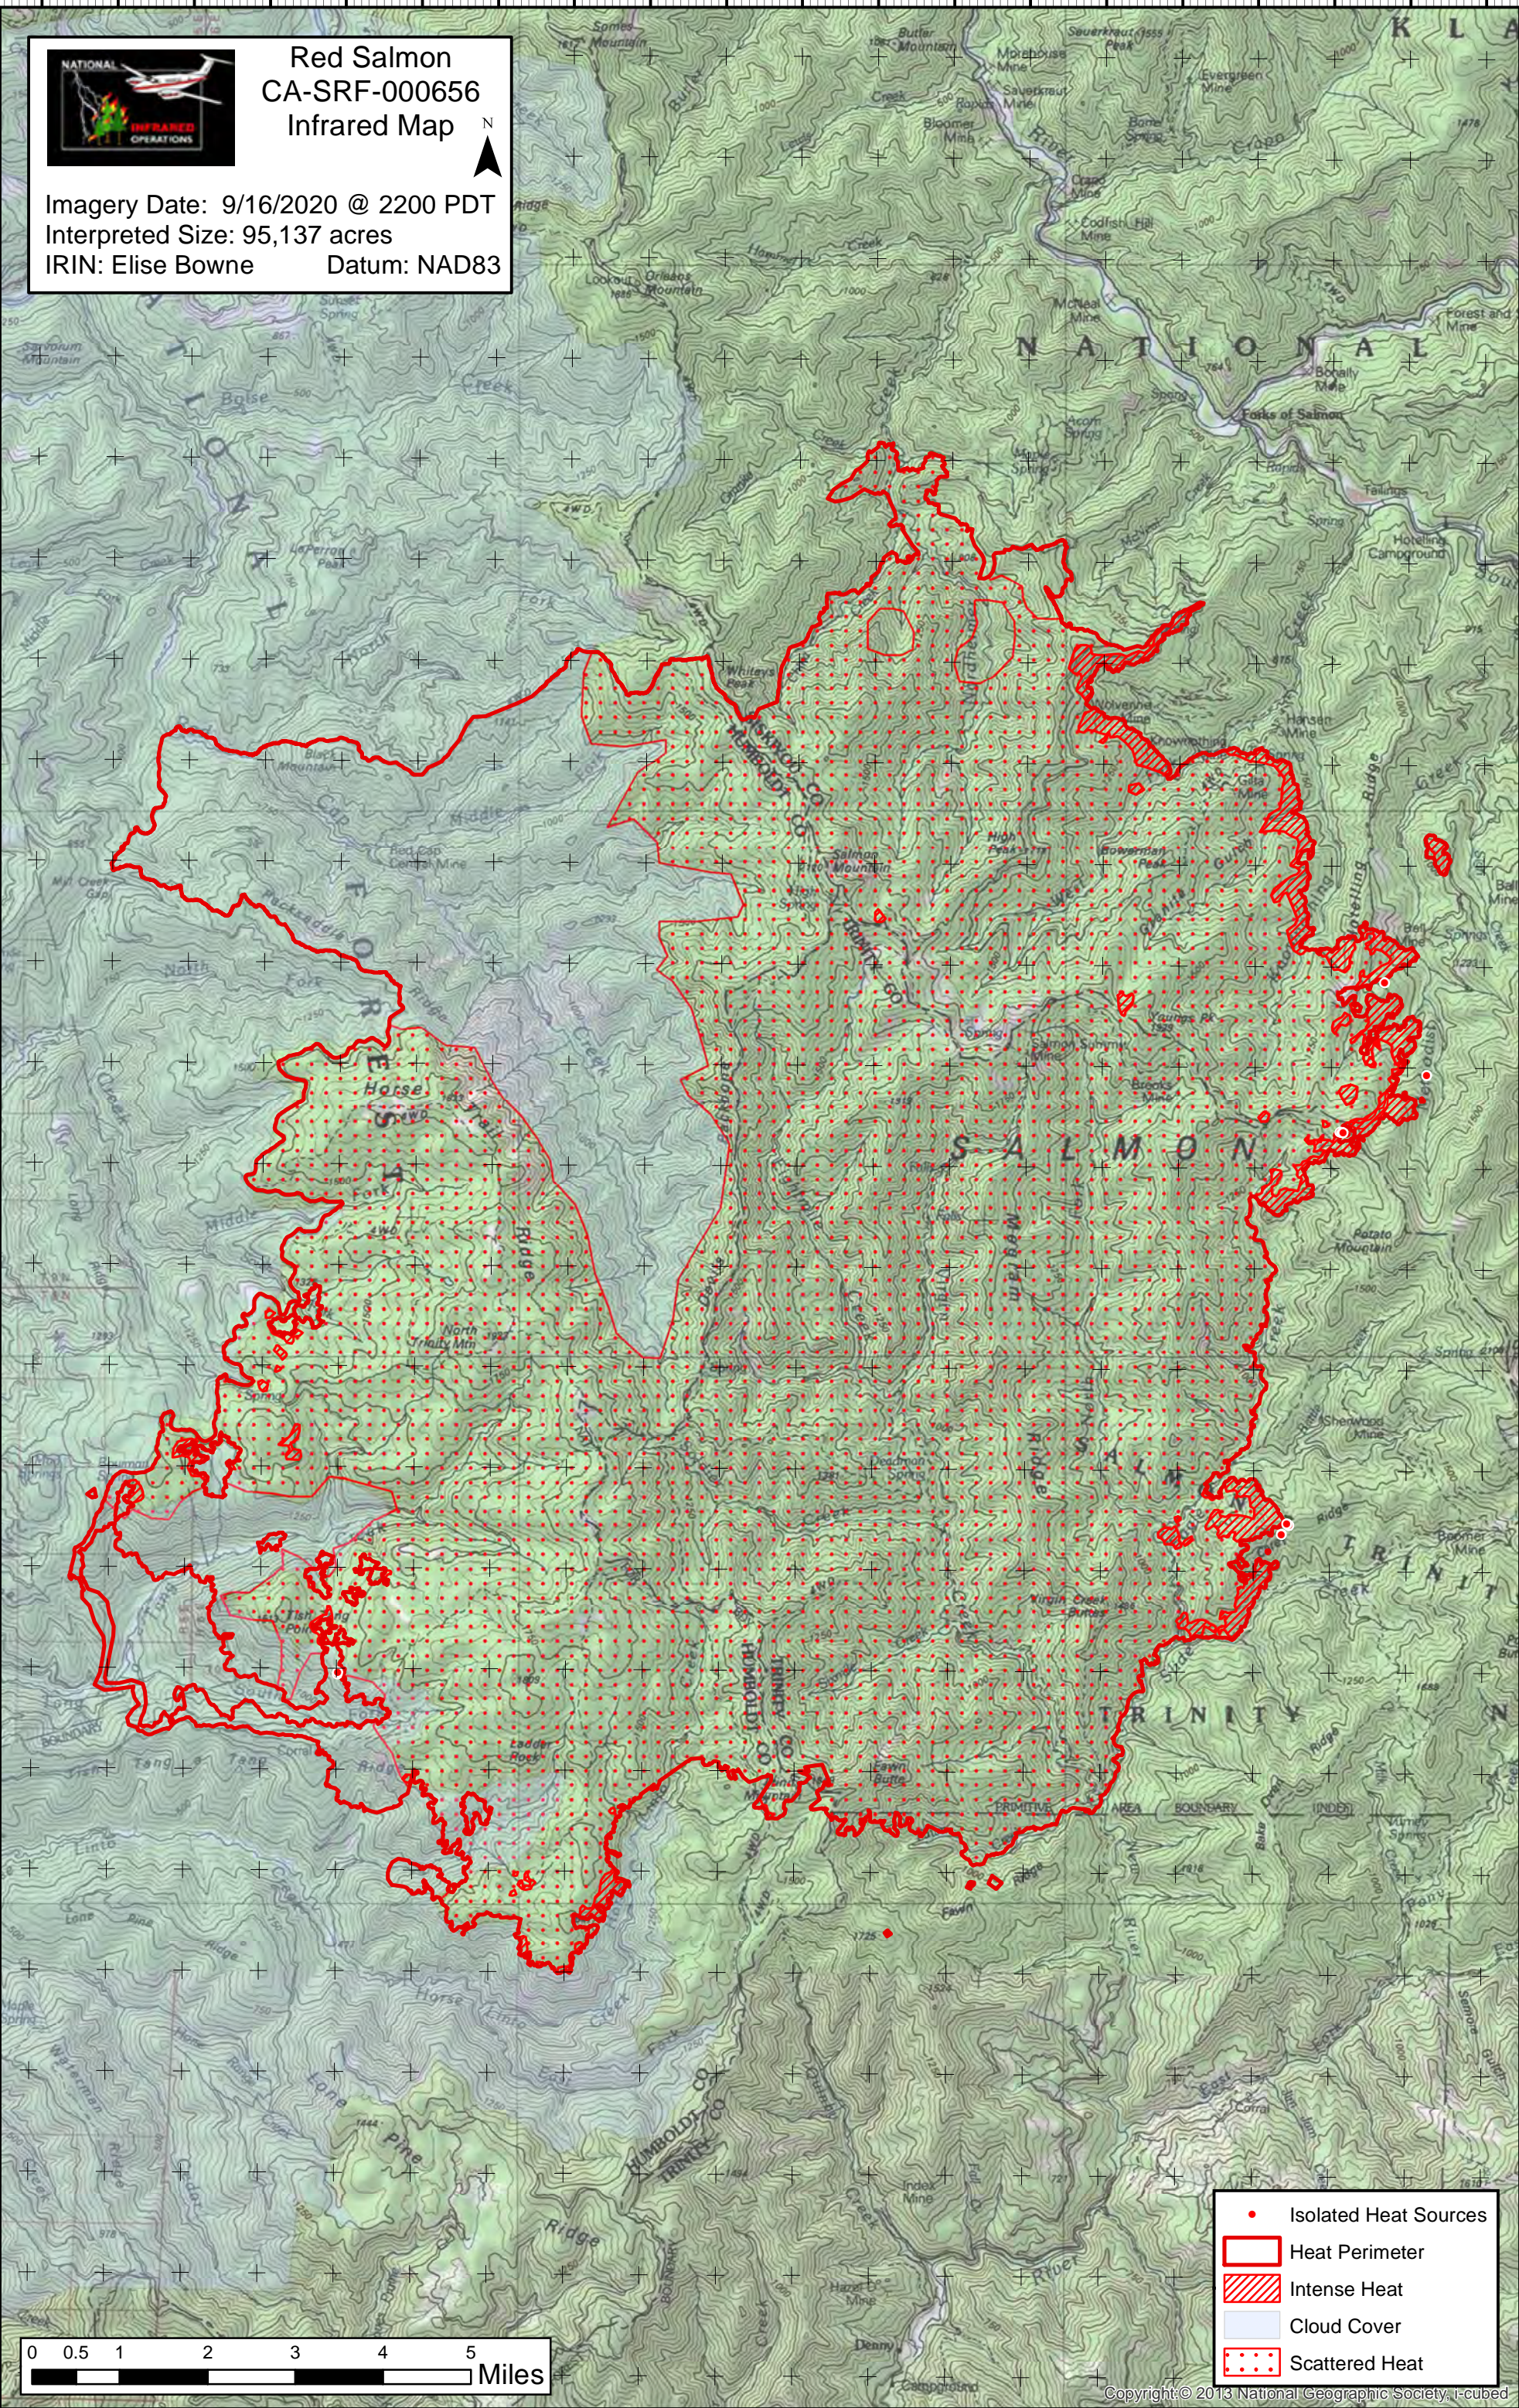

Red Salmon CA-SRF-000656 Infrared Map

Imagery Date: 9/16/2020 @ 2200 PDT
Interpreted Size: 95,137 acres
IRIN: Elise Bowne Datum: NAD83

- Isolated Heat Sources
- Heat Perimeter
- Intense Heat
- Cloud Cover
- Scattered Heat