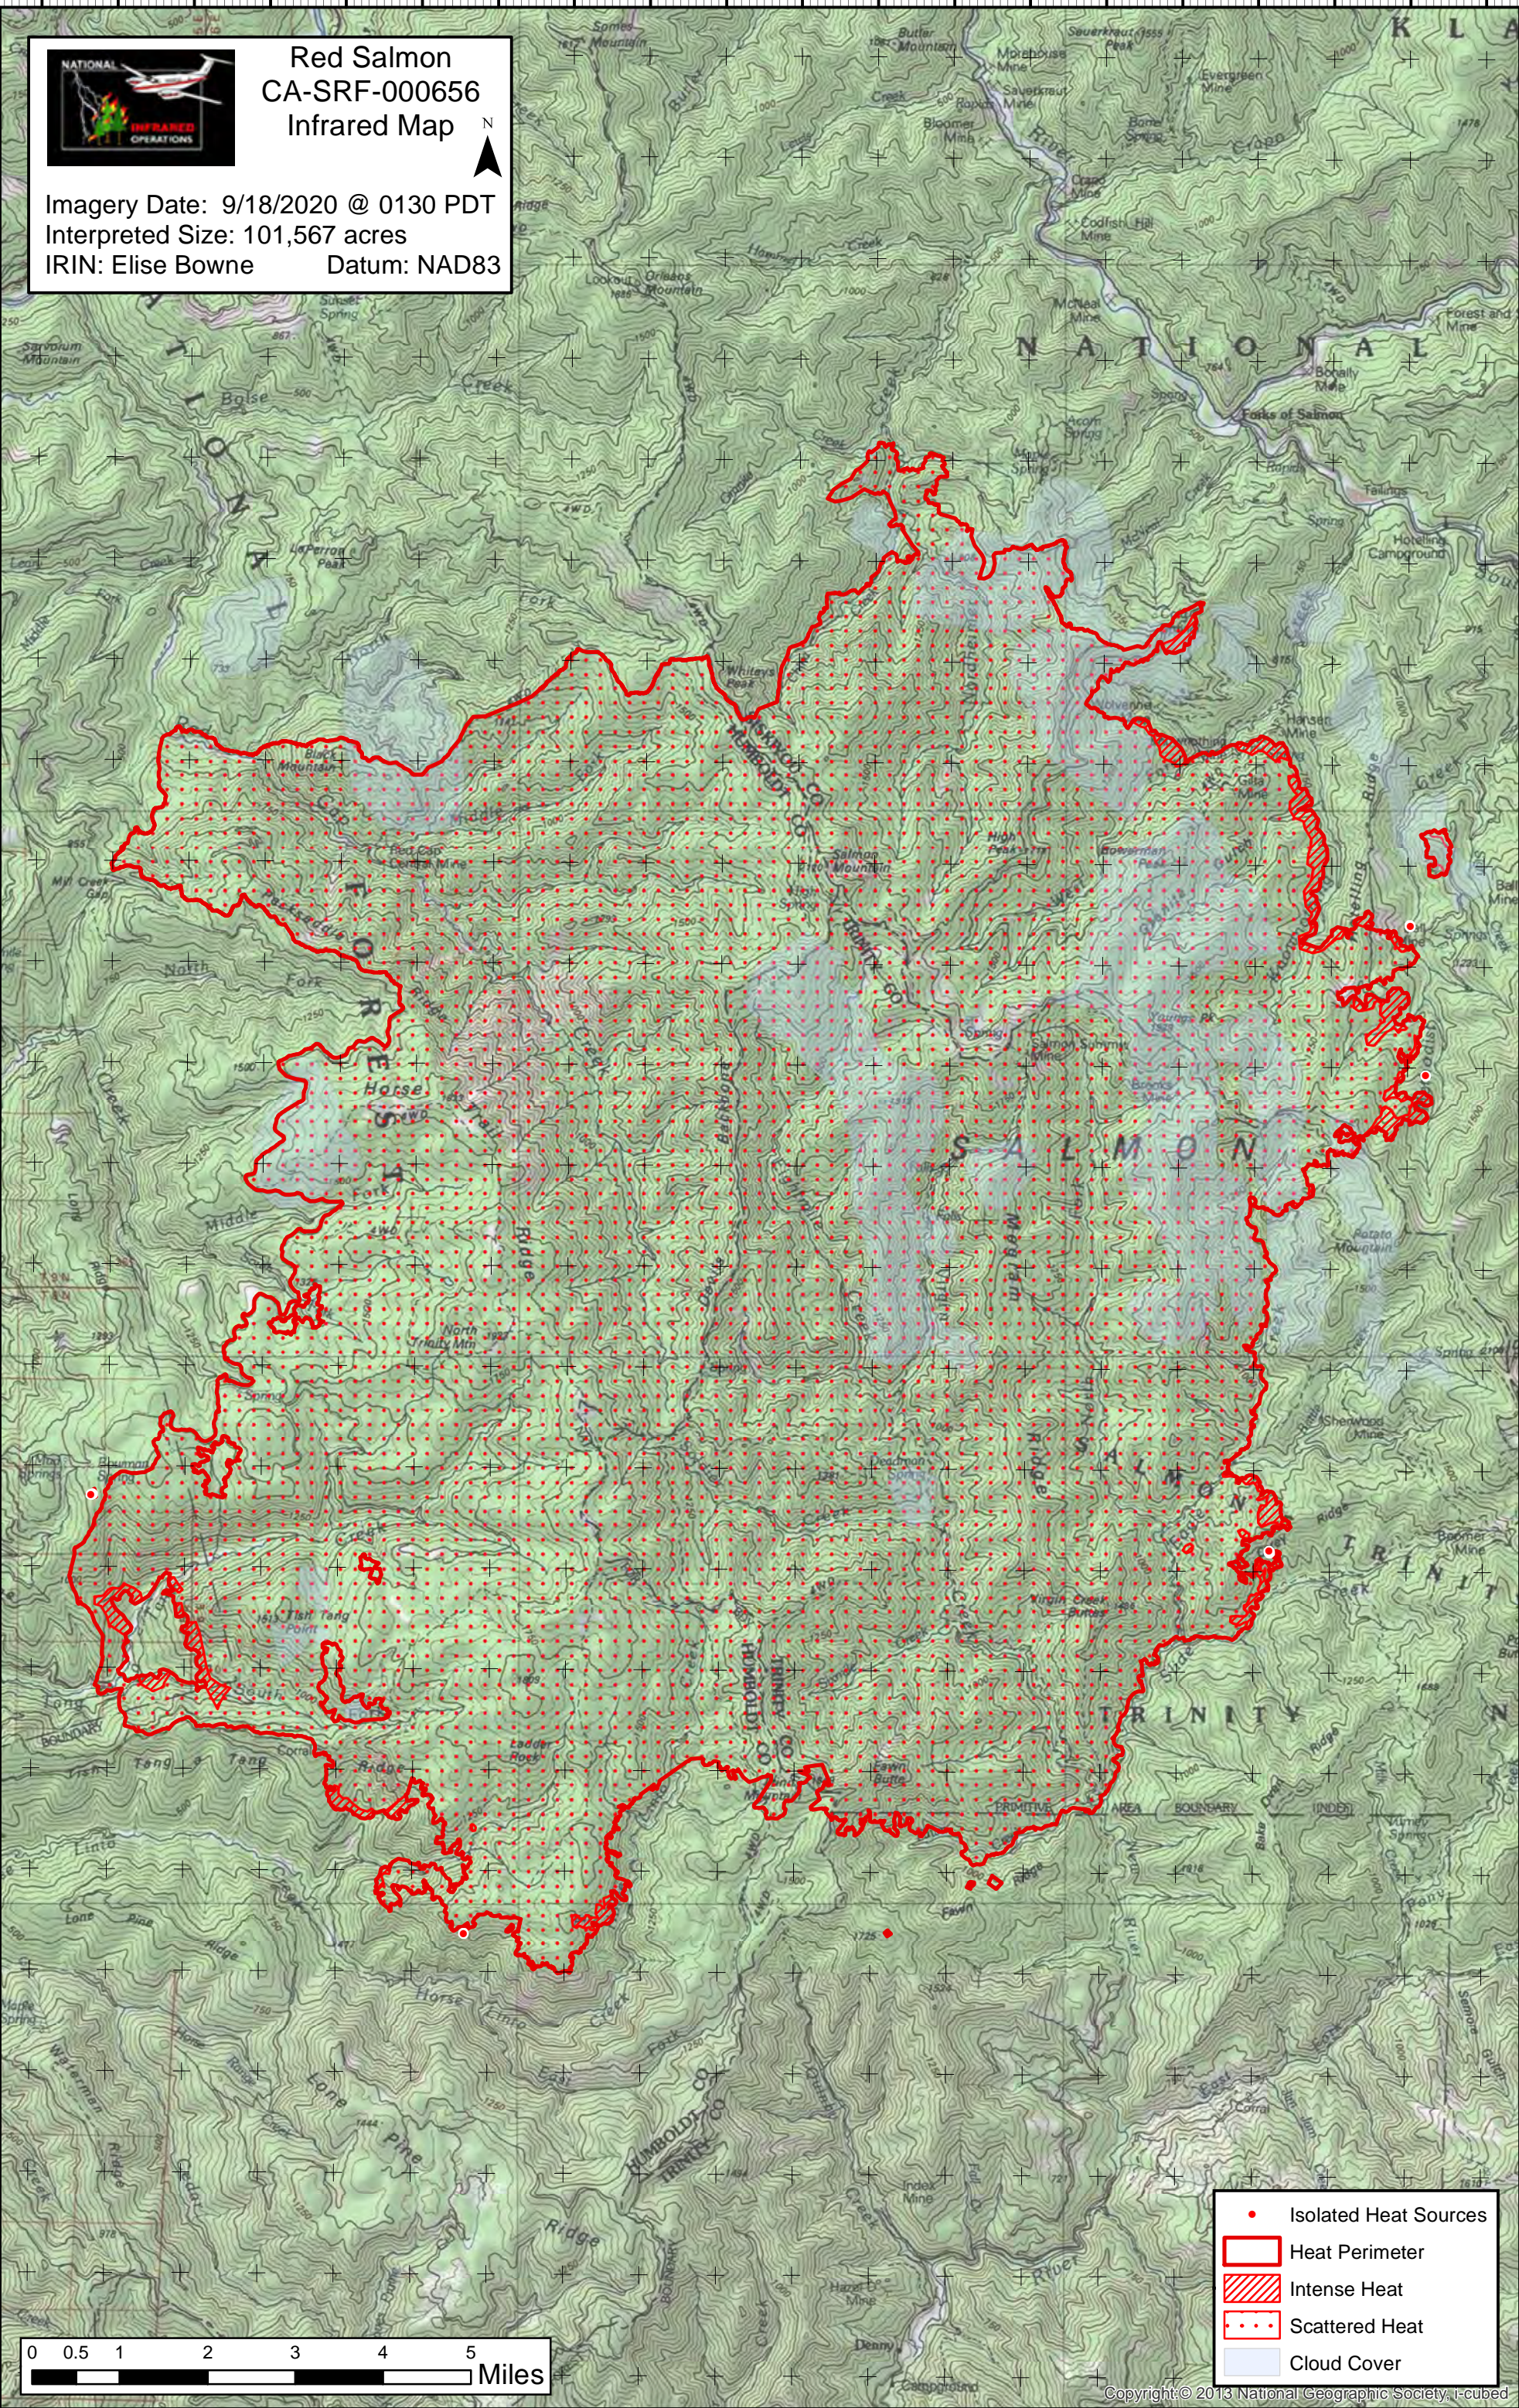

# Red Salmon CA-SRF-000656 Infrared Map

Imagery Date: 9/18/2020 @ 0130 PDT  
Interpreted Size: 101,567 acres  
IRIN: Elise Bowne Datum: NAD83

- Isolated Heat Sources
- Heat Perimeter
- Intense Heat
- Scattered Heat
- Cloud Cover