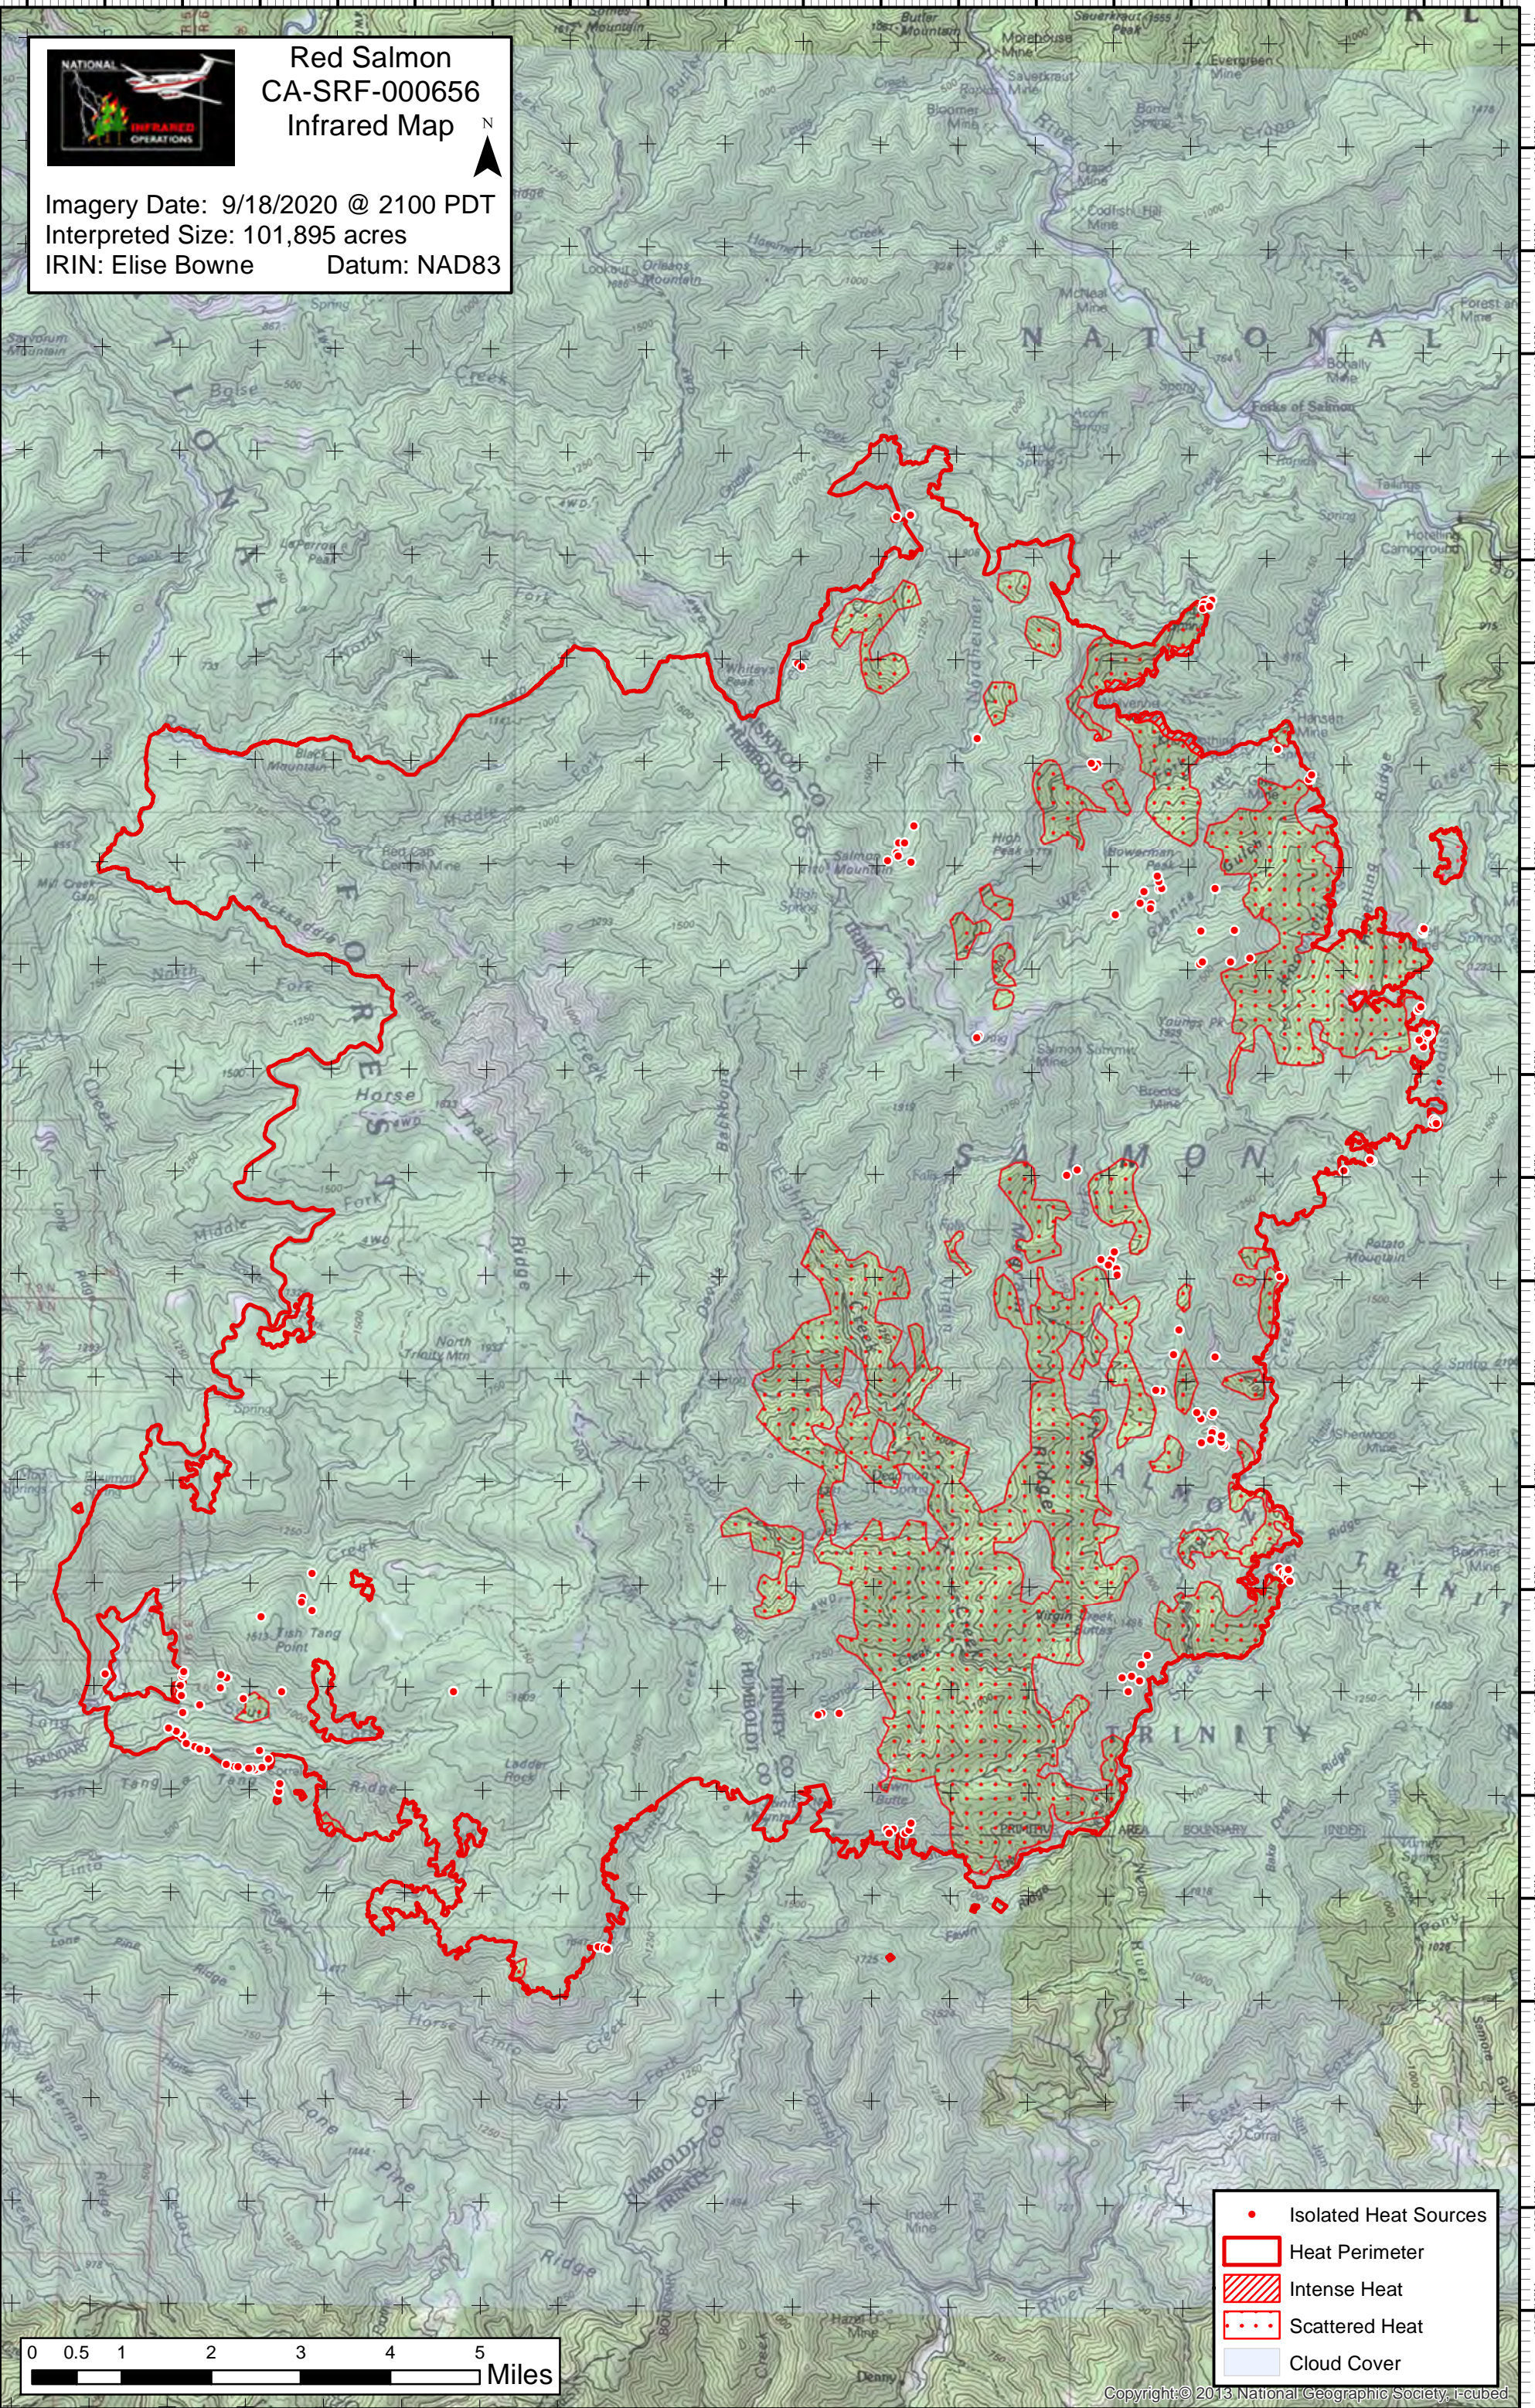

41°19'0"N
41°18'0"N
41°17'0"N
41°16'0"N
41°15'0"N
41°14'0"N
41°13'0"N
41°12'0"N
41°11'0"N
41°10'0"N
41°9'0"N
41°8'0"N
41°7'0"N
41°6'0"N
41°5'0"N
41°4'0"N
41°3'0"N
41°2'0"N
41°1'0"N
40°59'0"N
40°58'0"N
40°57'0"N

Red Salmon CA-SRF-000656 Infrared Map

Imagery Date: 9/18/2020 @ 2100 PDT
Interpreted Size: 101,895 acres
IRIN: Elise Bowne Datum: NAD83

- Isolated Heat Sources
- Heat Perimeter
- Intense Heat
- Scattered Heat
- Cloud Cover

0 0.5 1 2 3 4 5 Miles

123°35'0"W 123°34'0"W 123°33'0"W 123°32'0"W 123°31'0"W 123°30'0"W 123°29'0"W 123°28'0"W 123°27'0"W 123°26'0"W 123°25'0"W 123°24'0"W 123°23'0"W 123°22'0"W 123°21'0"W 123°20'0"W 123°19'0"W 123°18'0"W 123°17'0"W 123°16'0"W