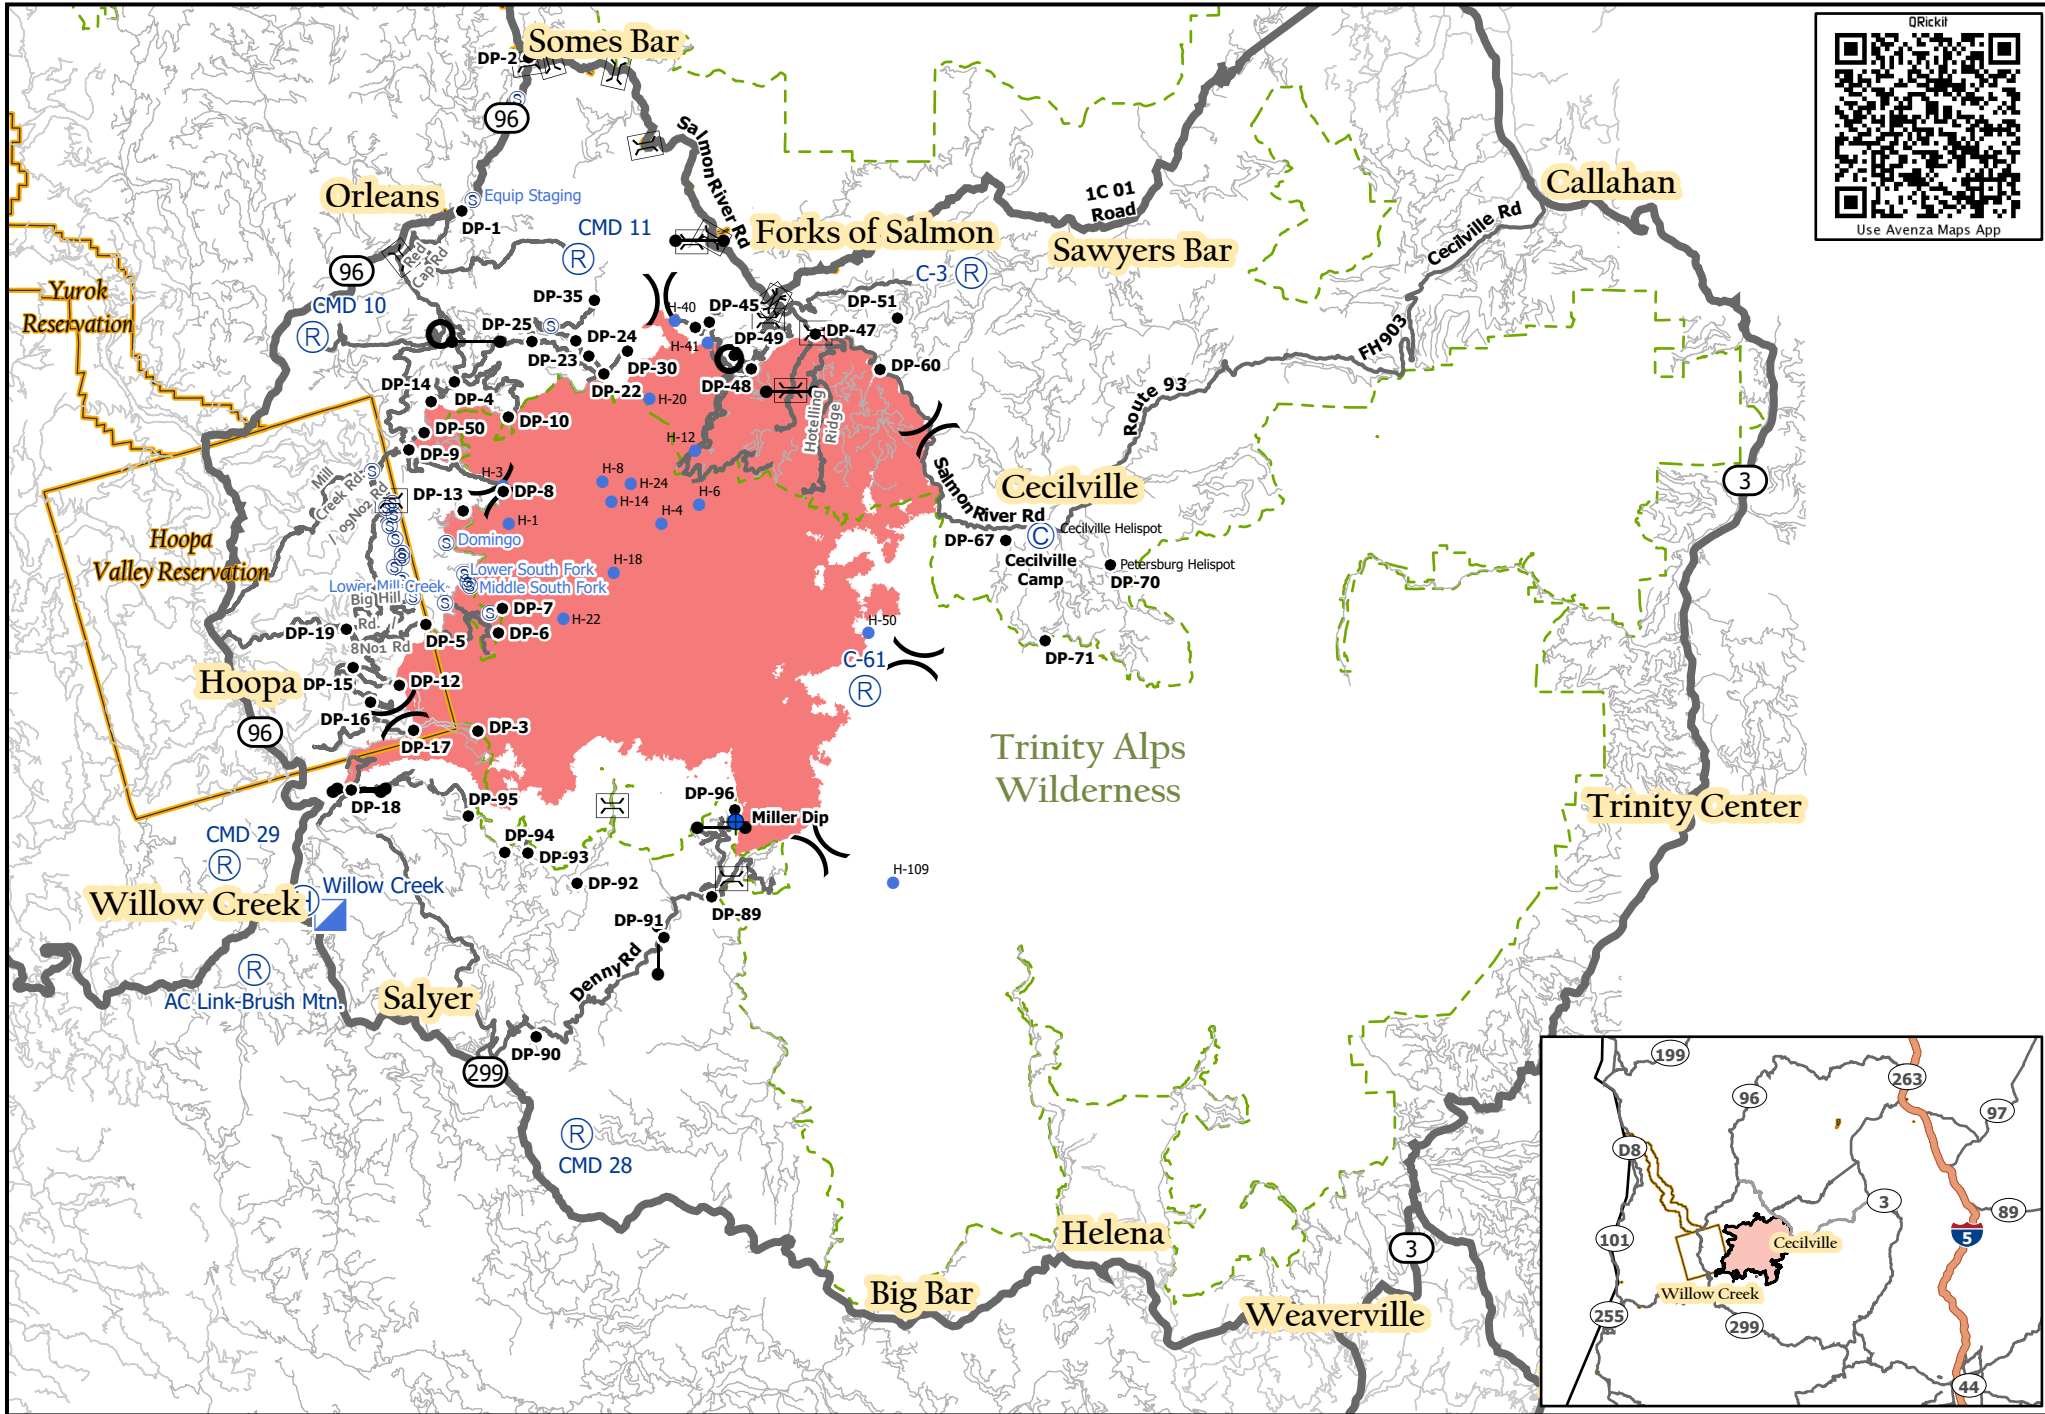

Use Avenza Maps App

Red Salmon Complex
CA-SRF-000656

Transportation Map

- Bridge
- Camp
- Culvert
- Dip Site
- Drop Point
- Gate
- Helibase
- Helispot
- Incident Command Post
- Repeater
- Staging Area
- Division Break
- USFS Major Roads
- Interstate
- State Hwy
- Access or Improved Roads
- Roads
- Wilderness
- Wildfire Polygon