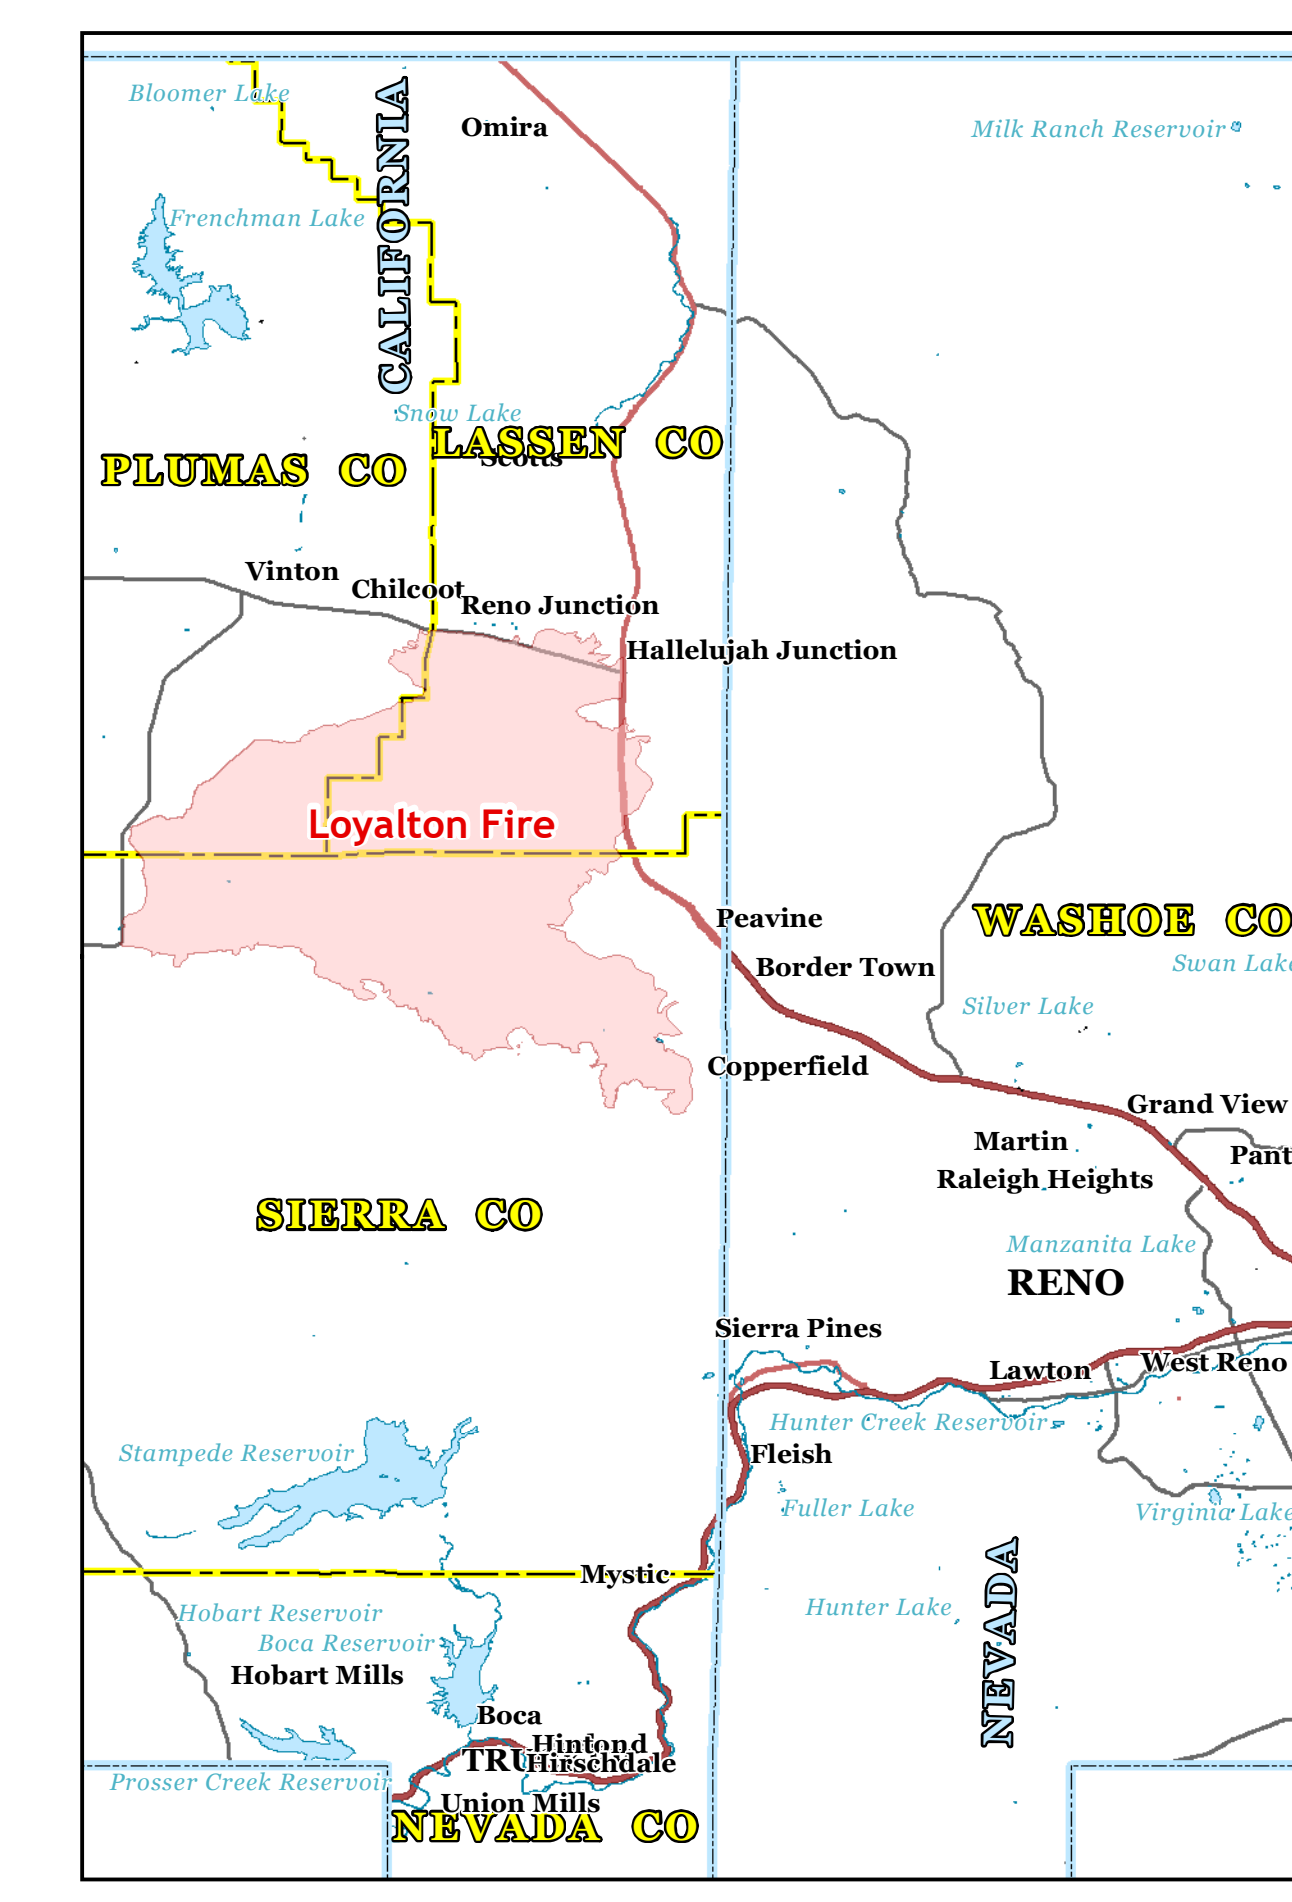

Loyalton Fire

CA-TNF-001600

Evacuation Map

August 19, 2020
46,1036 IR acres
at 18:48 on 8/18

- Town and Evacuation Status**
- Mandatory Evacuation- Balls Canyon Long Valley
 - Evacuation Advisory - Loyalton
 - Evacuation Advisory - Sierra Brooks
 - Evacuation Lifted- Hallelujah Junction
- Transportation**
- Expressway
 - Highway
 - Road
 - 4WD
 - Trail