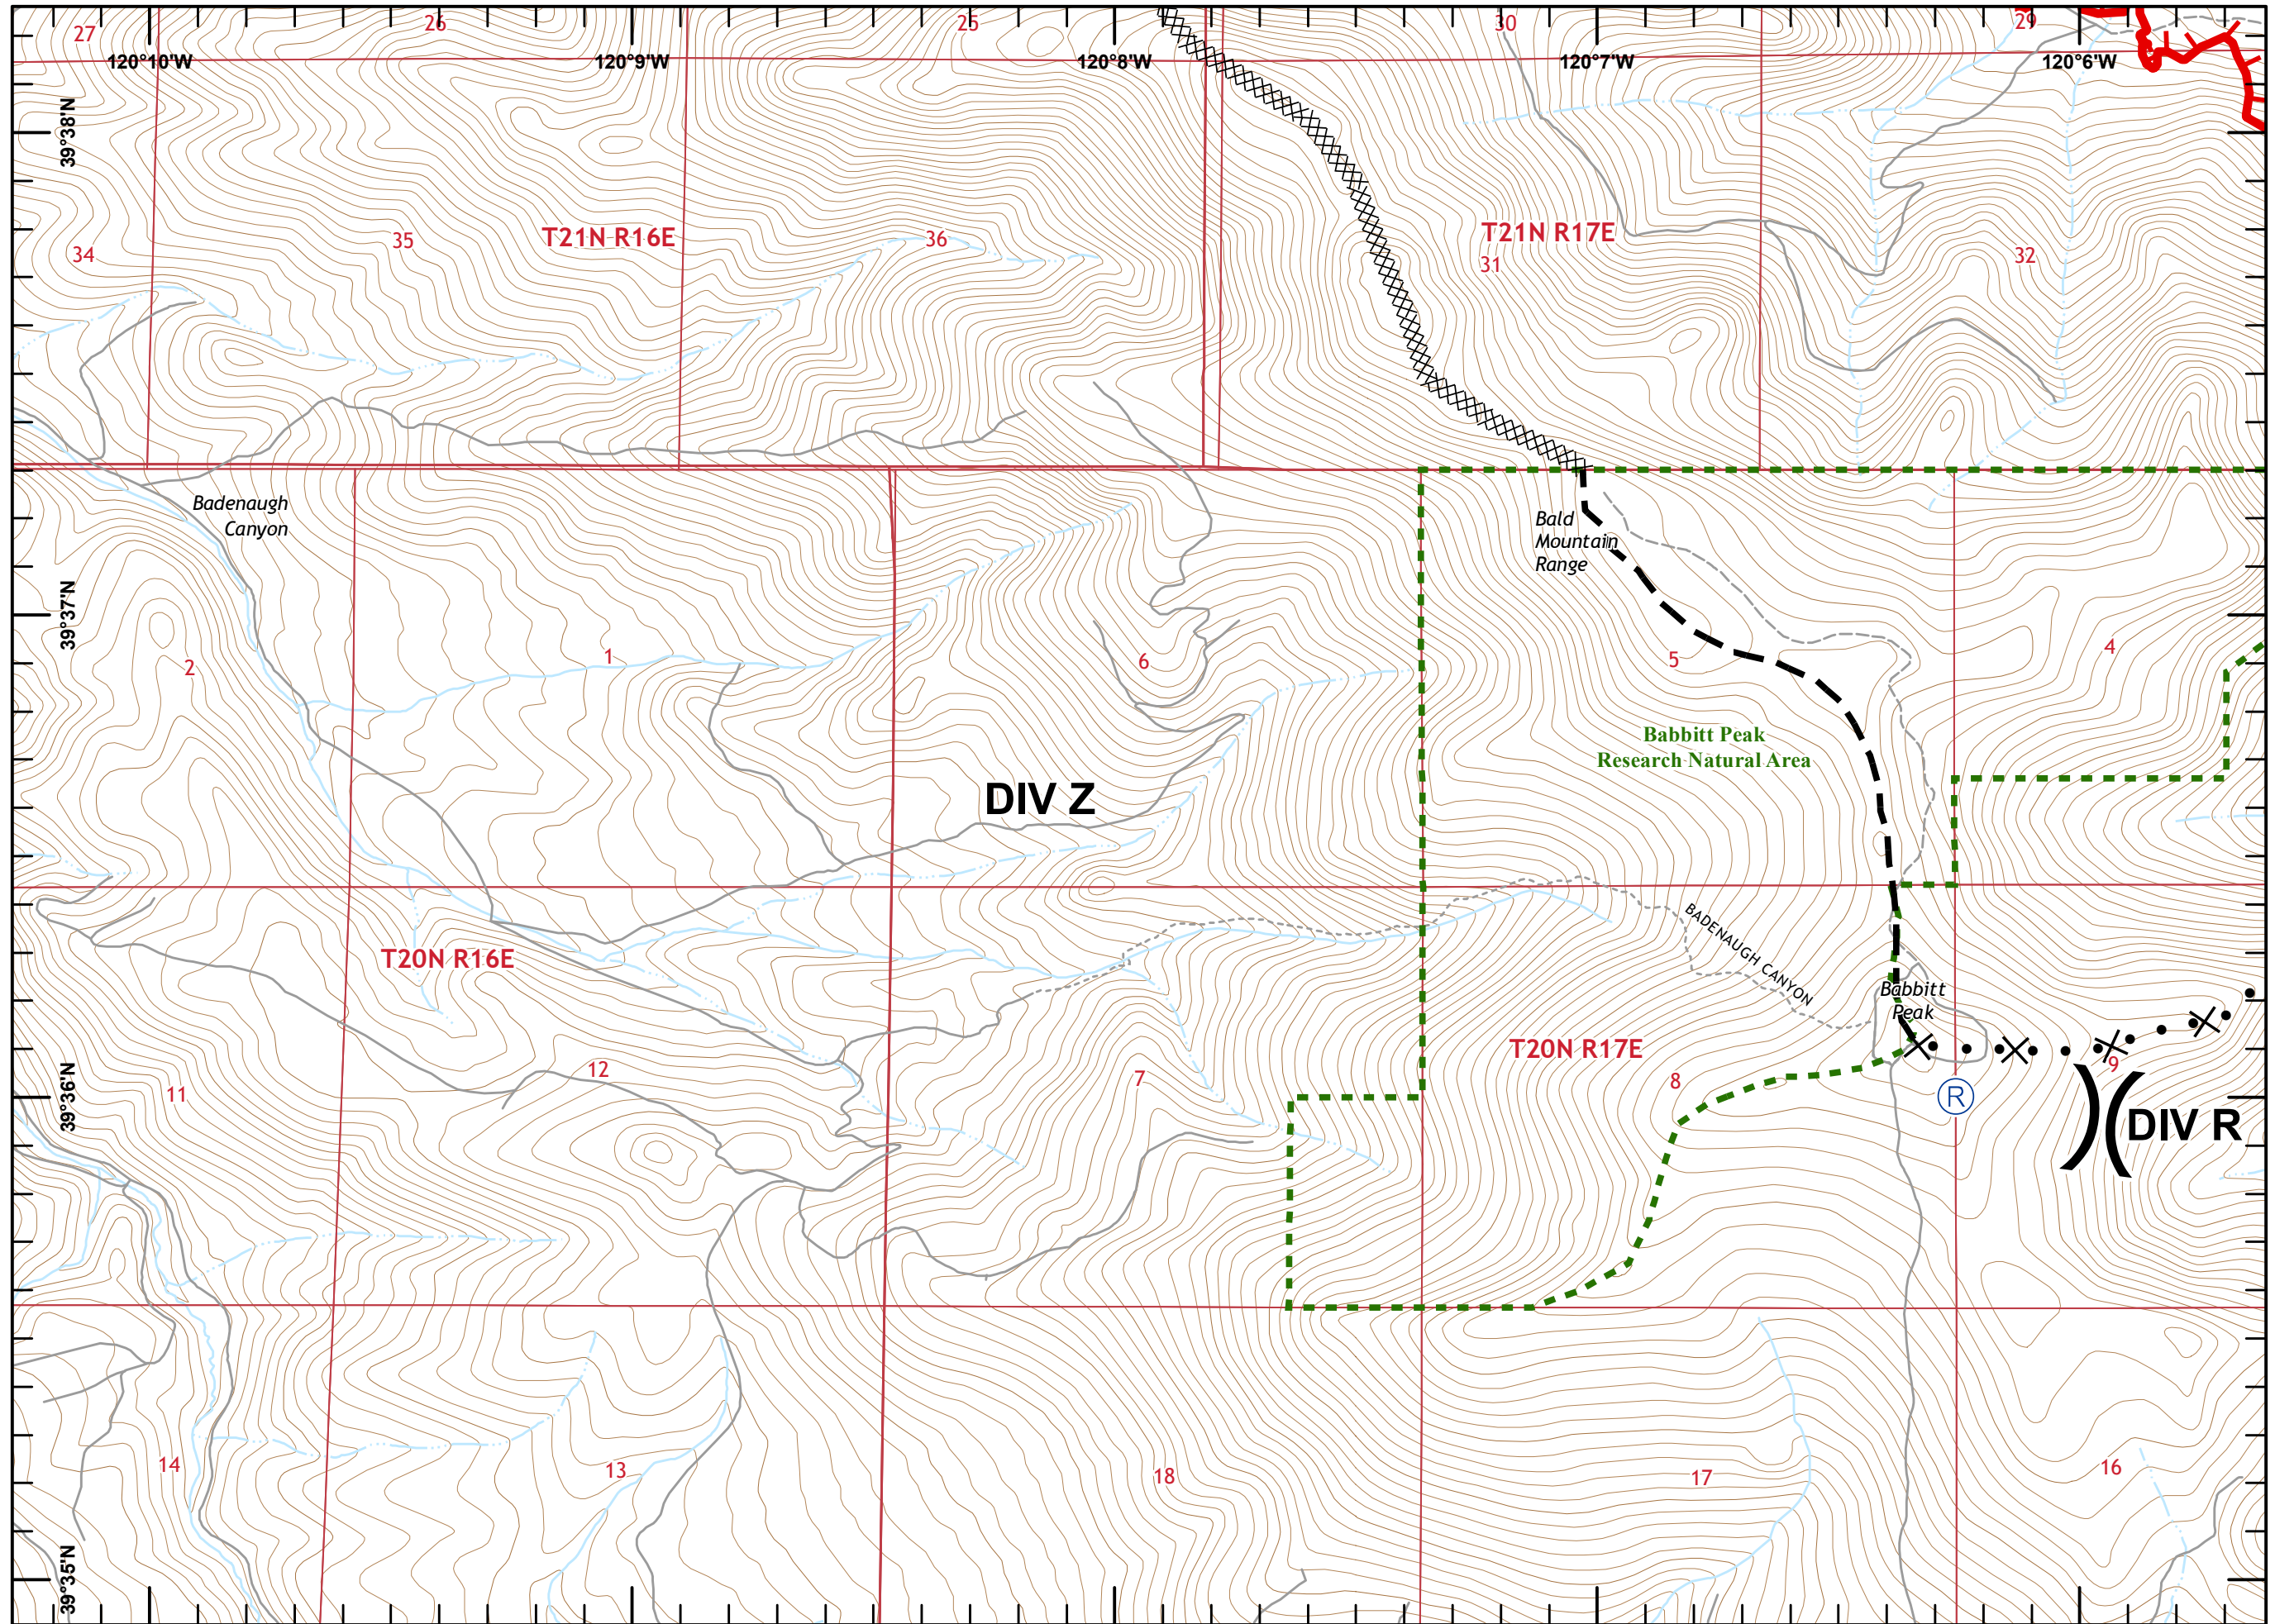

North arrow pointing up.

Miles scale: 0, 1, 2

Loyalton Fire  
CA-TNF-001600

Page 1 of 12

- Dip Site
- Drop Point
- Fence - Cut/Damaged
- Division Break
- Uncontrolled Fire Edge
- Contained Line
- Completed Dozer Line
- H - H Completed Hand Line
- R - R Road as Completed Line

Miles

- ✕ Closure
- Drop Point
- Contained Line
- XXXXX Completed Dozer Line
- R - R Road as Completed Line

Miles

- Drop Point
- ⎵ Division Break
- ▬ Uncontrolled Fire Edge
- ▬ Contained Line
- XXXXX Completed Dozer Line
- R - R Road as Completed Line

•• Planned Secondary Line

┌ Babbitt Peak RNA

Miles

Ⓡ Repeater

) Division Break

┌ Uncontrolled Fire Edge

XXXXX Completed Dozer Line

⊗ Proposed Dozer Line

— Planned Fire Line

▤ Babbitt Peak RNA

Miles

- Camp
- Dip Site
- Drop Point
- Division Break

- Uncontrolled Fire Edge
- Completed Dozer Line
- Completed Hand Line

Miles