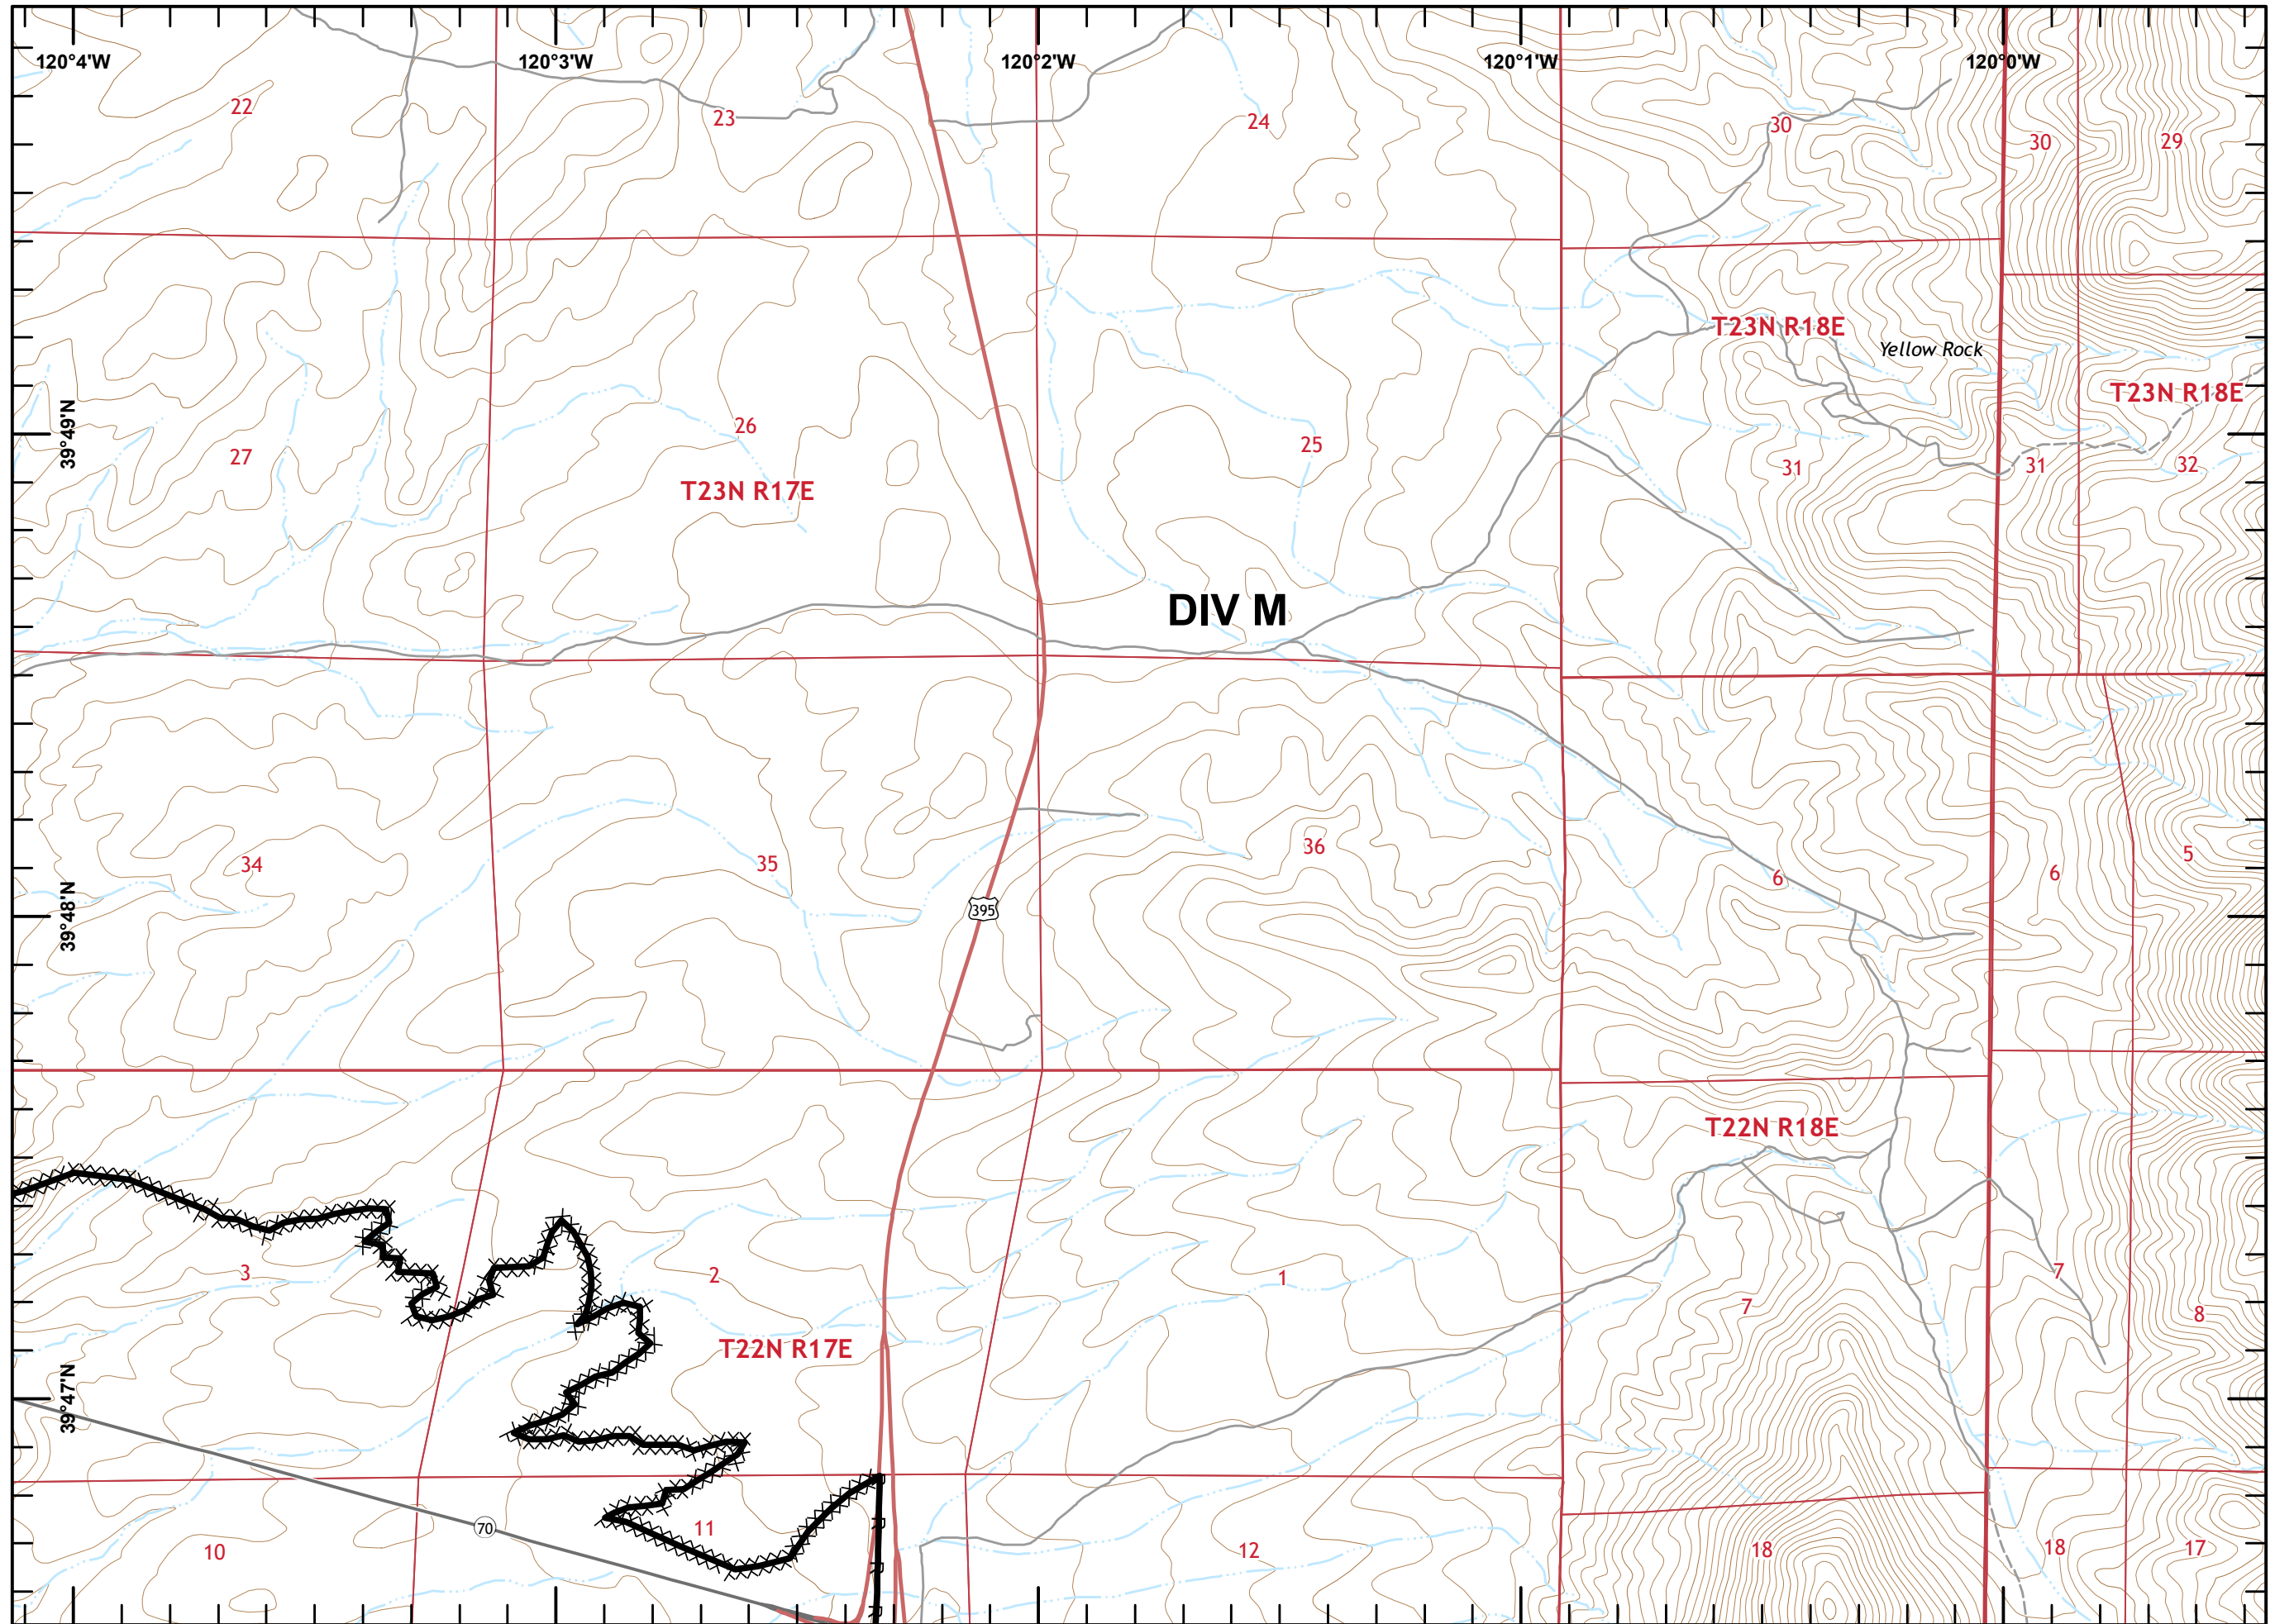

North arrow pointing up.

Miles scale: 0, 1, 2

Loyalton Fire  
CA-TNF-001600

Page 1 of 12

- Dip Site
- Drop Point
- Fence - Cut/Damaged
- Division Break
- Uncontrolled Fire Edge
- Contained Line
- Completed Dozer Line
- H - H Completed Hand Line
- R - R Road as Completed Line

Miles

- Drop Point
- ⊗ Fence - Cut/Damaged
- ⎵ Division Break
- Contained Line
- XXXXX Completed Dozer Line

Miles

- Dip Site
- Division Break
- Contained Line
- Completed Dozer Line
- R - R Road as Completed Line

Miles

- Drop Point
- ) Division Break
- Contained Line
- XXXXX Completed Dozer Line
- R - R Road as Completed Line

Miles

Loyalton Fire  
CA-TNF-001600

Page 5 of 12

- Contained Line
- XXXXX Completed Dozer Line
- R - R Road as Completed Line

Miles

- ✕ Closure
- Drop Point
- Contained Line
- XXXXX Completed Dozer Line
- R - R Road as Completed Line

Miles

- Drop Point
- ⎵ Division Break
- ▬ Uncontrolled Fire Edge
- ▬ Contained Line
- XXXXX Completed Dozer Line
- R - R Road as Completed Line