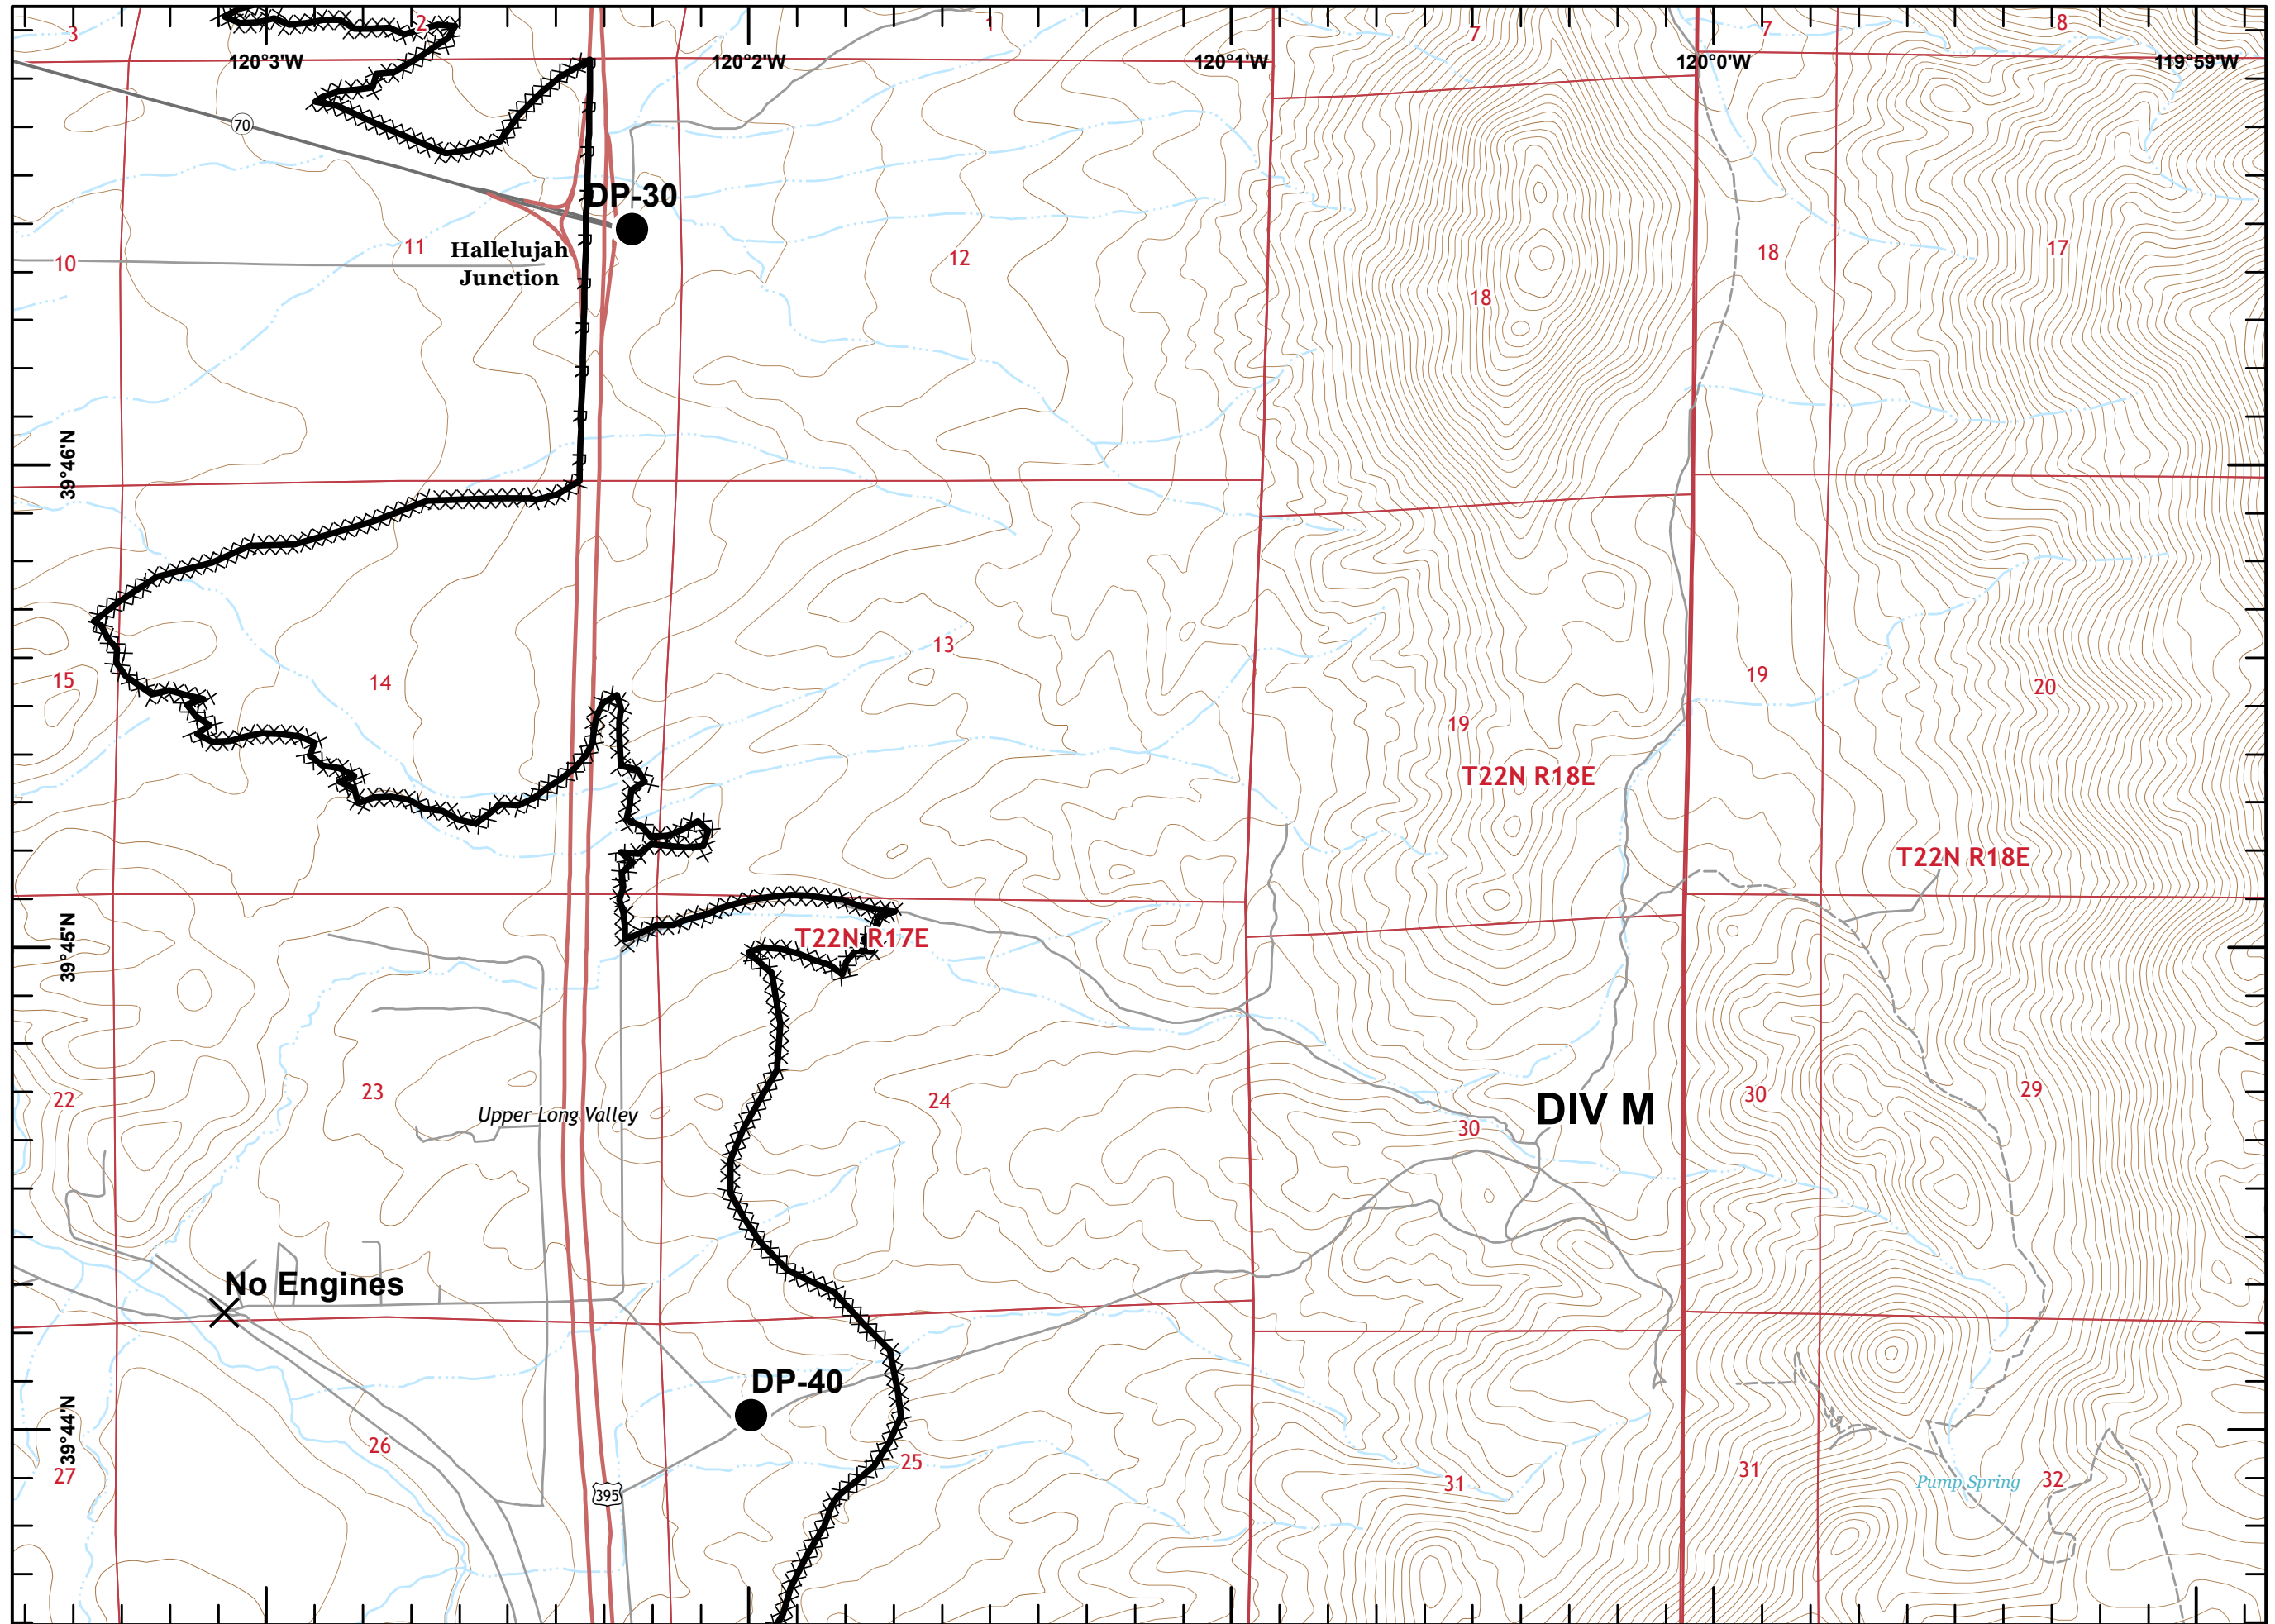

North arrow pointing up.

Miles scale: 0, 1, 2

Loyalton Fire  
CA-TNF-001600

Page 1 of 12

- Dip Site
- Drop Point
- Fence - Cut/Damaged
- Division Break
- Uncontrolled Fire Edge
- Contained Line
- Completed Dozer Line
- H - H Completed Hand Line
- R - R Road as Completed Line

Miles

- Drop Point
- ⊗ Fence - Cut/Damaged
- ⎵ Division Break
- Contained Line
- XXXXX Completed Dozer Line

Miles

- Dip Site
- Division Break
- Contained Line
- Completed Dozer Line
- R - R Road as Completed Line

Miles

- Drop Point
- ) Division Break
- Contained Line
- XXXXX Completed Dozer Line
- R - R Road as Completed Line

Miles

Loyalton Fire  
CA-TNF-001600

Page 5 of 12

- Contained Line
- XXXXX Completed Dozer Line
- R - R Road as Completed Line

Miles

- ✕ Closure
- Drop Point
- Contained Line
- XXXXX Completed Dozer Line
- R - R Road as Completed Line

Miles

- Drop Point
- ⎵ Division Break
- ▬ Uncontrolled Fire Edge
- ▬ Contained Line
- XXXXX Completed Dozer Line
- R - R Road as Completed Line