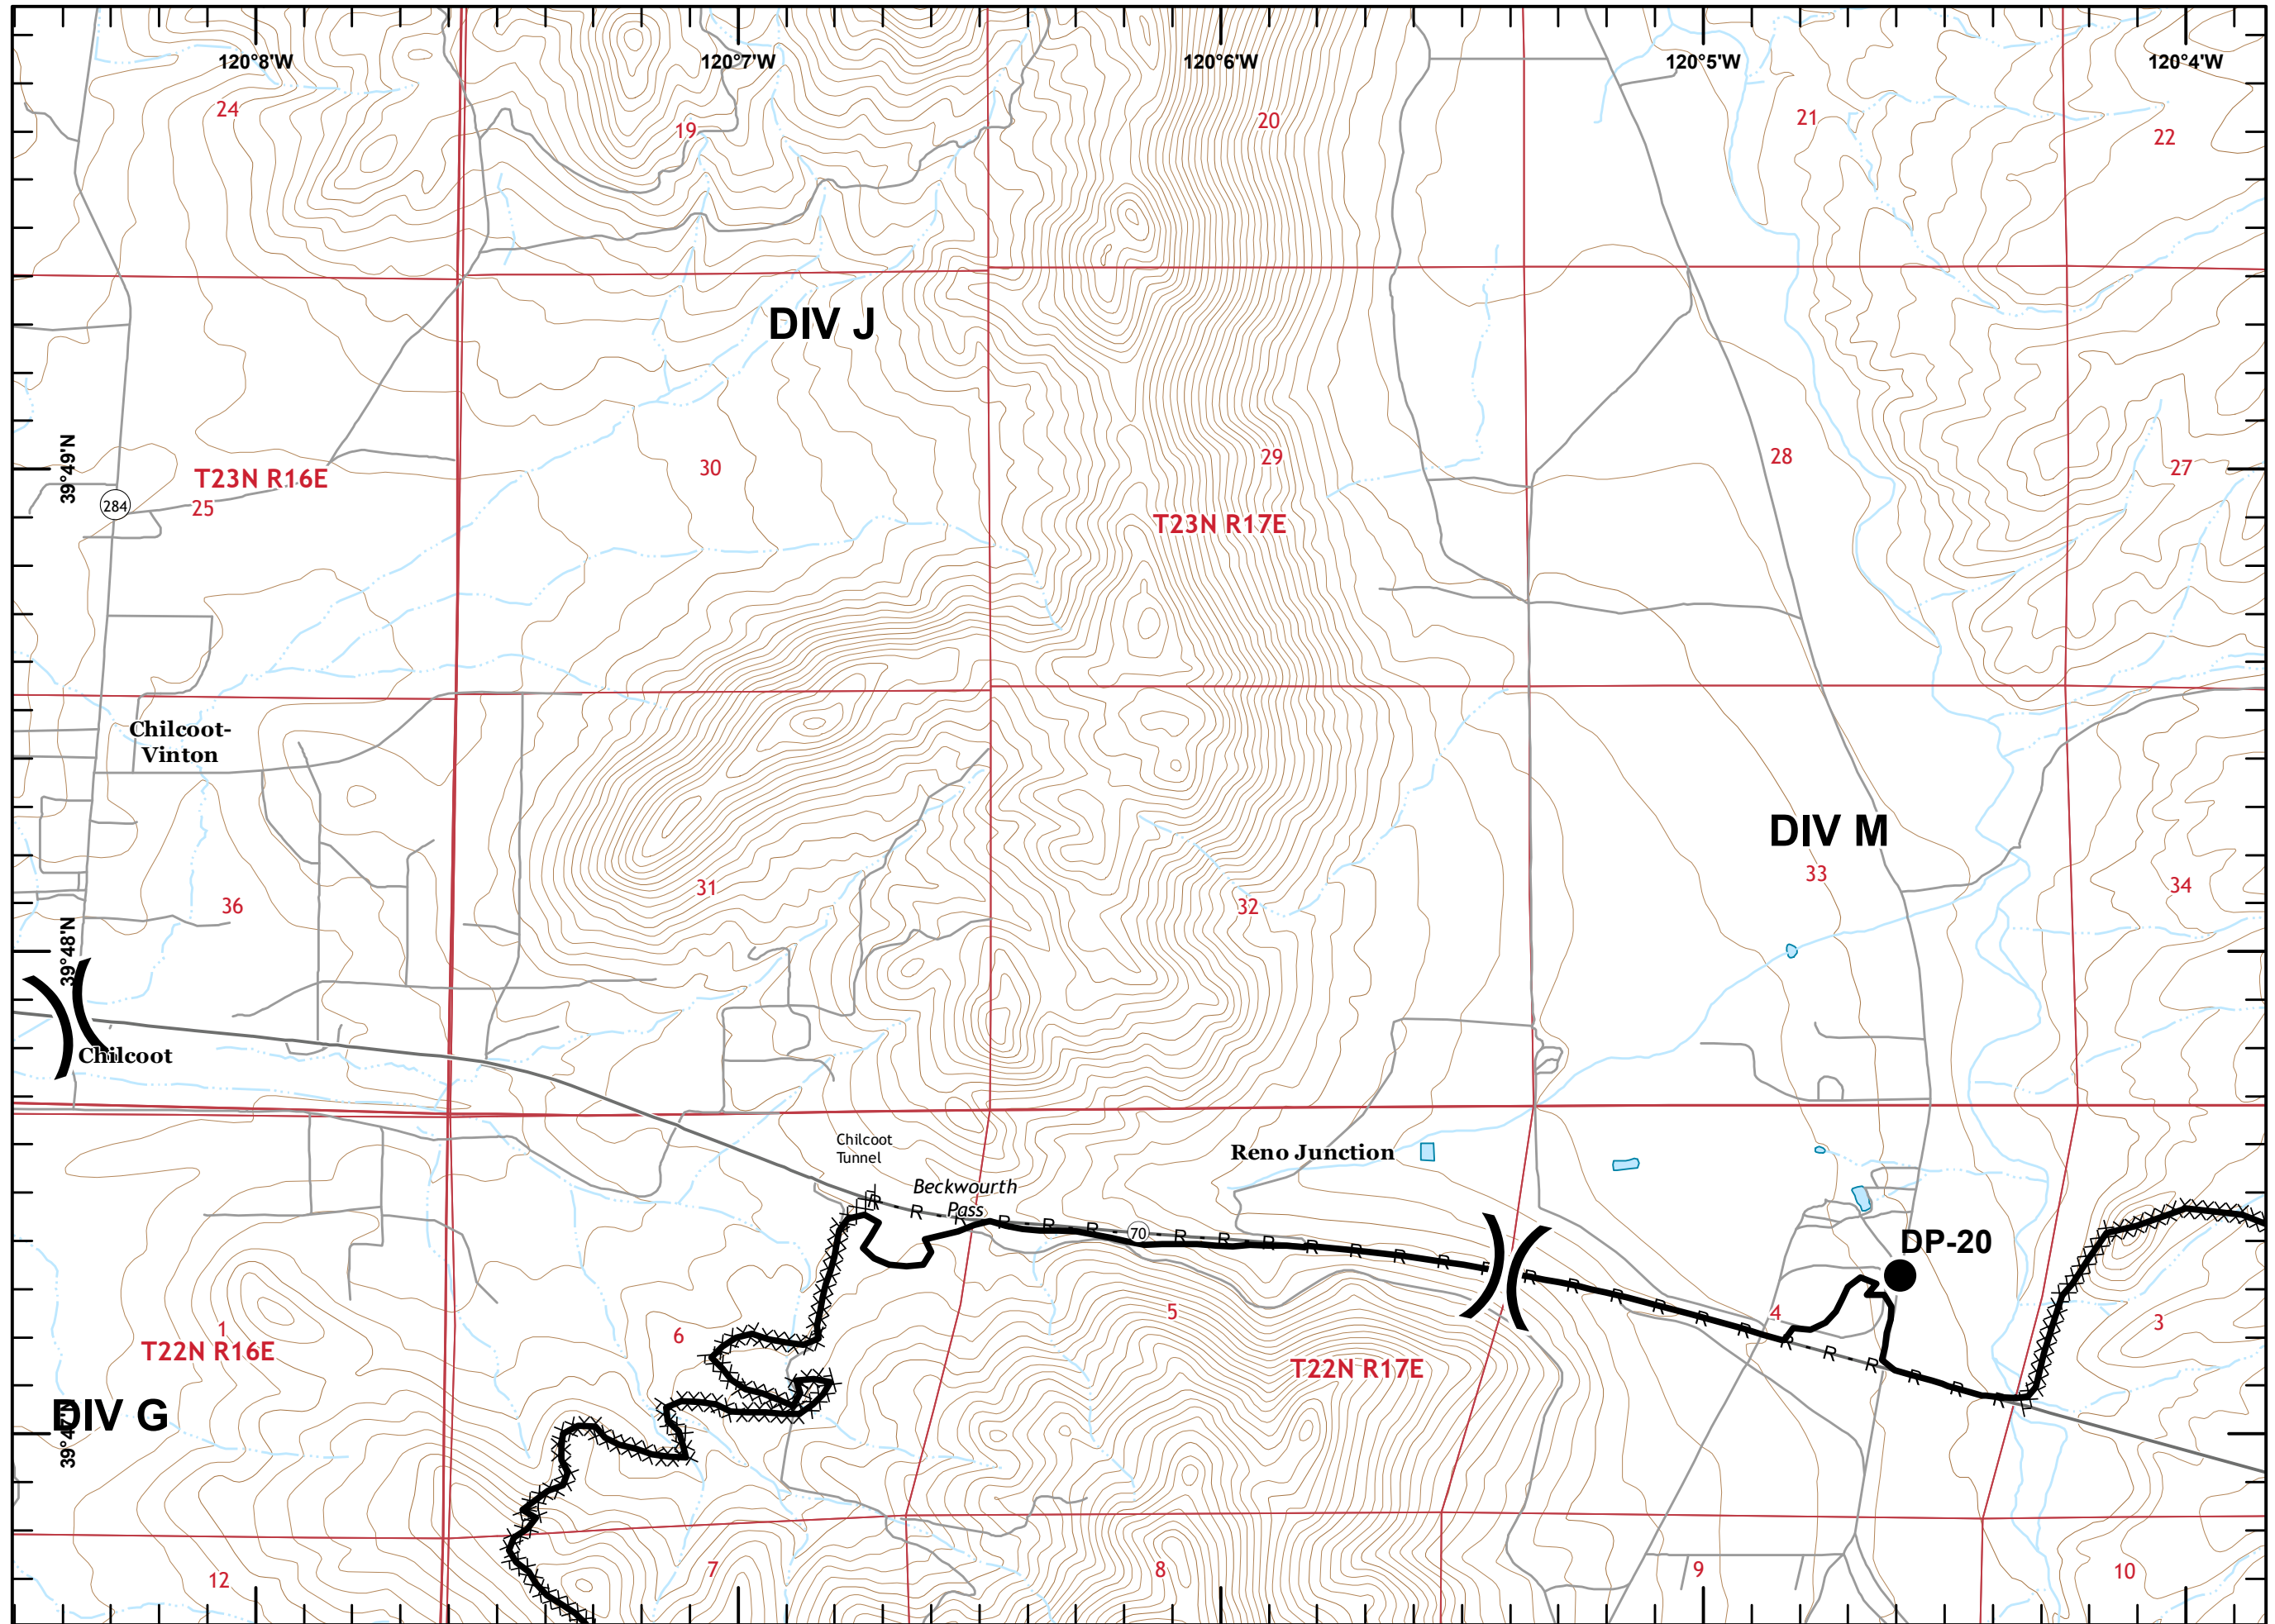

North arrow pointing up.

Miles scale: 0, 1, 2

Loyalton Fire  
CA-TNF-001600

Page 1 of 12

- Dip Site
- Drop Point
- Fence - Cut/Damaged
- Division Break
- Uncontrolled Fire Edge
- Contained Line
- Completed Dozer Line
- H - H Completed Hand Line
- R - R Road as Completed Line

Miles

- Drop Point
- ⊗ Fence - Cut/Damaged
- ⎵ Division Break
- Contained Line
- XXXXX Completed Dozer Line

Miles

- Dip Site
- Division Break
- Contained Line
- Completed Dozer Line
- R - R Road as Completed Line

Miles

- Drop Point
- ) Division Break
- Contained Line
- XXXXX Completed Dozer Line
- R - R Road as Completed Line

Miles

Loyalton Fire  
CA-TNF-001600

Page 5 of 12

- Contained Line
- XXXXX Completed Dozer Line
- R - R Road as Completed Line

Miles

- ✕ Closure
- Drop Point
- Contained Line
- XXXXX Completed Dozer Line
- R - R Road as Completed Line

Miles

- Drop Point
- ⎵ Division Break
- ▬ Uncontrolled Fire Edge
- ▬ Contained Line
- XXXXX Completed Dozer Line
- R - R Road as Completed Line