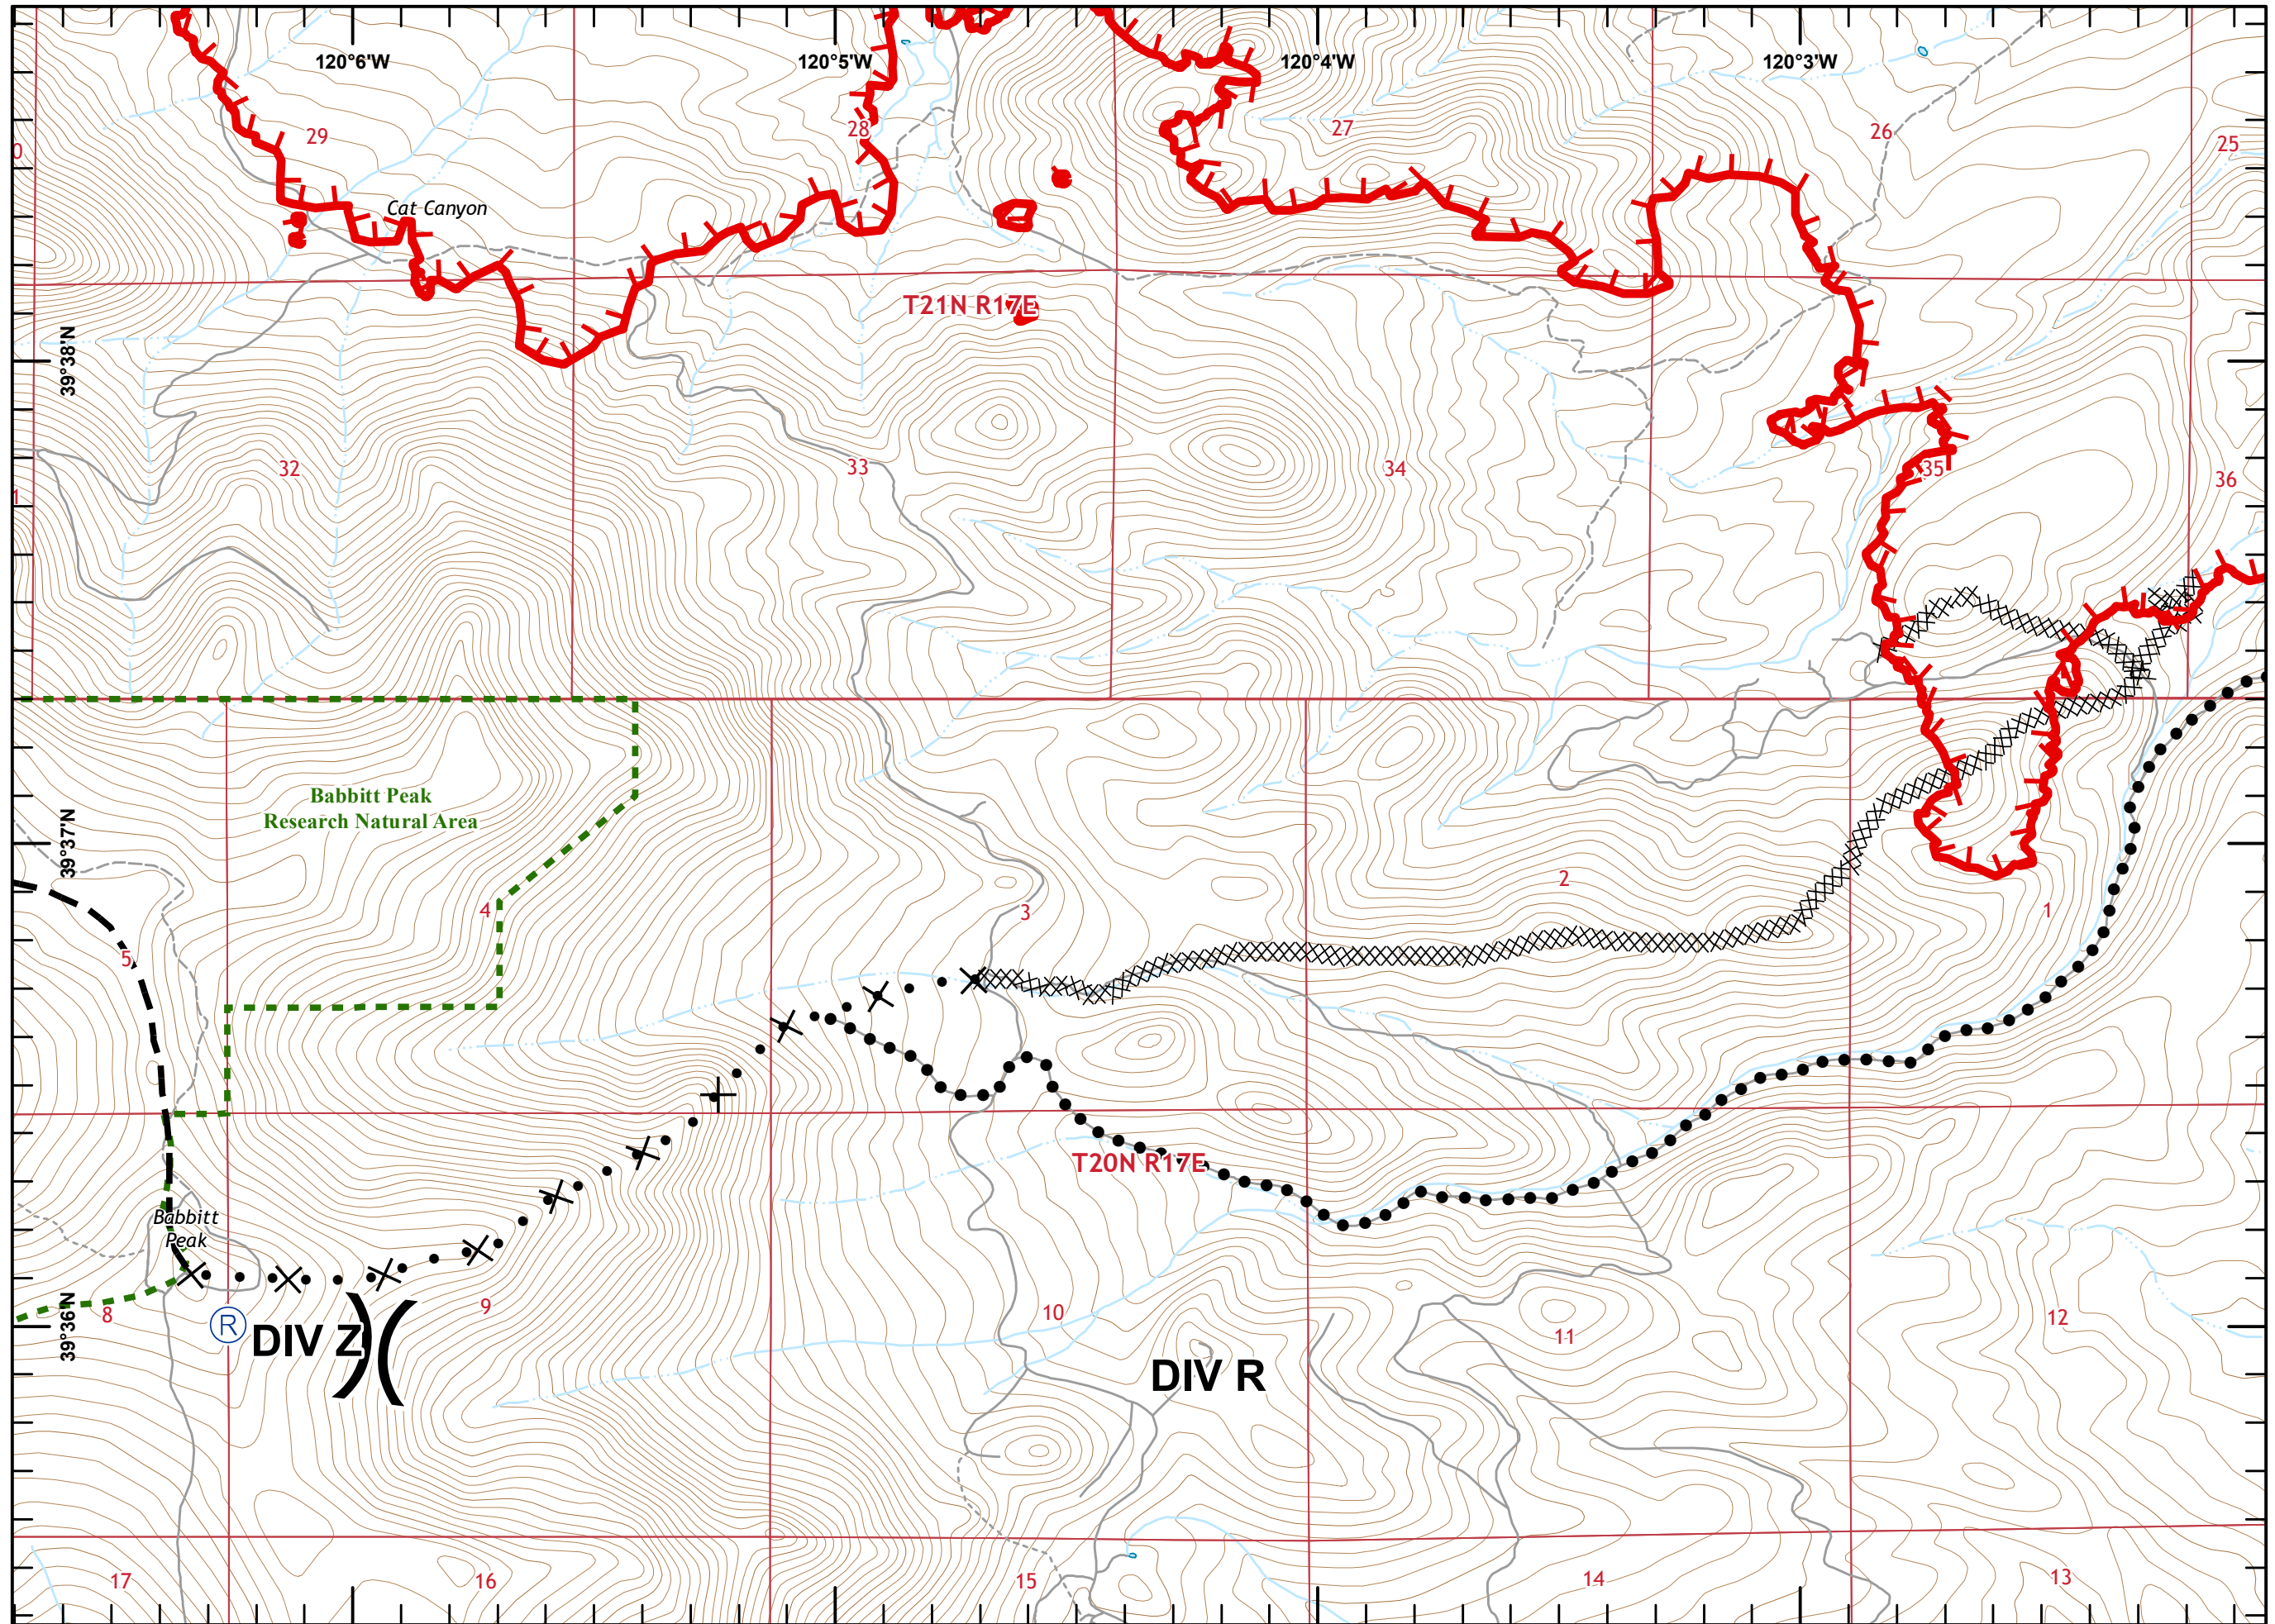

(R) Repeater

) Division Break

┌ Uncontrolled Fire Edge

XXXXX Completed Dozer Line

X• Proposed Dozer Line

— Planned Fire Line

•• Planned Secondary Line

┌ Babbitt Peak RNA

Miles