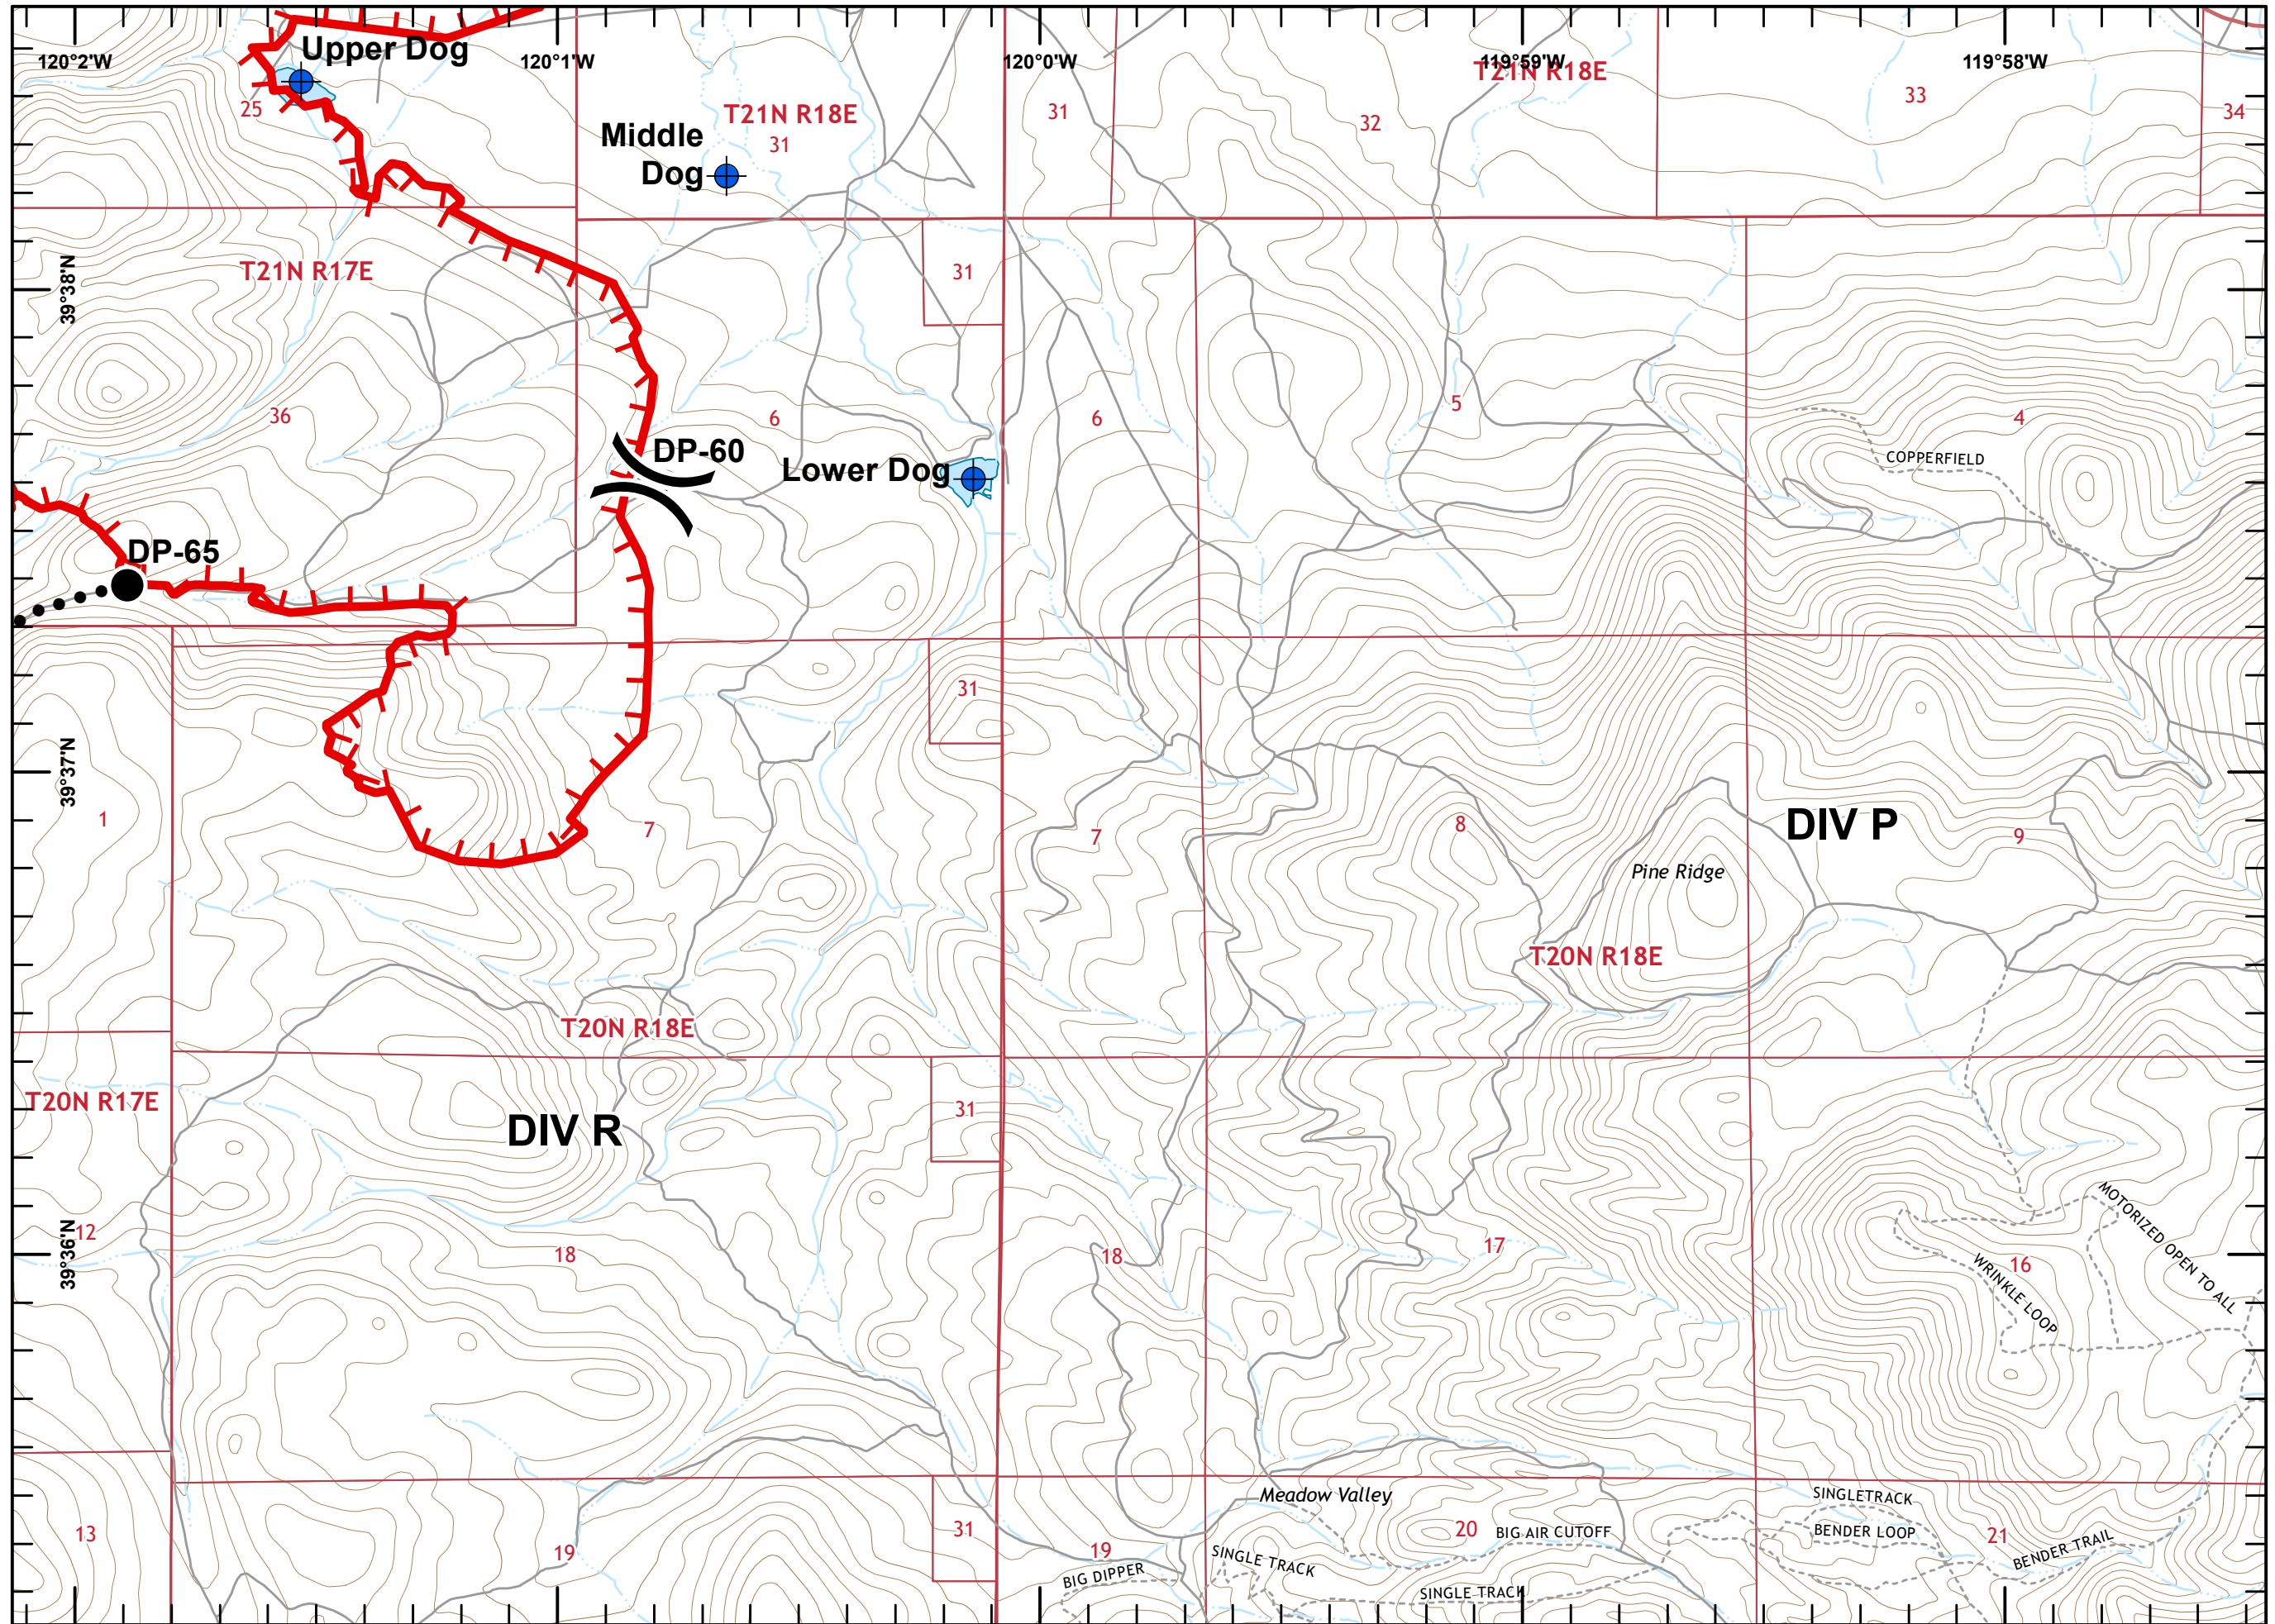

North arrow pointing up.

Miles scale: 0, 1, 2

Loyalton Fire  
CA-TNF-001600

Page 1 of 12

- Dip Site
- Drop Point
- Fence - Cut/Damaged
- Division Break
- Uncontrolled Fire Edge
- Contained Line
- Completed Dozer Line
- H - H Completed Hand Line
- R - R Road as Completed Line

Miles

- Drop Point
- ) Division Break
- Contained Line
- XXXXX Completed Dozer Line
- R - R Road as Completed Line

Miles

Loyalton Fire  
CA-TNF-001600

Page 5 of 12

- Contained Line
- XXXXX Completed Dozer Line
- R - R Road as Completed Line

Miles

- ✕ Closure
- Drop Point
- Contained Line
- XXXXX Completed Dozer Line
- R - R Road as Completed Line

Miles

- Drop Point
- ⎵ Division Break
- ▬ Uncontrolled Fire Edge
- ▬ Contained Line
- XXXXX Completed Dozer Line
- R - R Road as Completed Line

- Dip Site
- Drop Point
- Division Break
- Uncontrolled Fire Edge
- Planned Secondary Line

Miles

(R) Repeater

) Division Break

┌ Uncontrolled Fire Edge

XXXXX Completed Dozer Line

X• Proposed Dozer Line

— Planned Fire Line