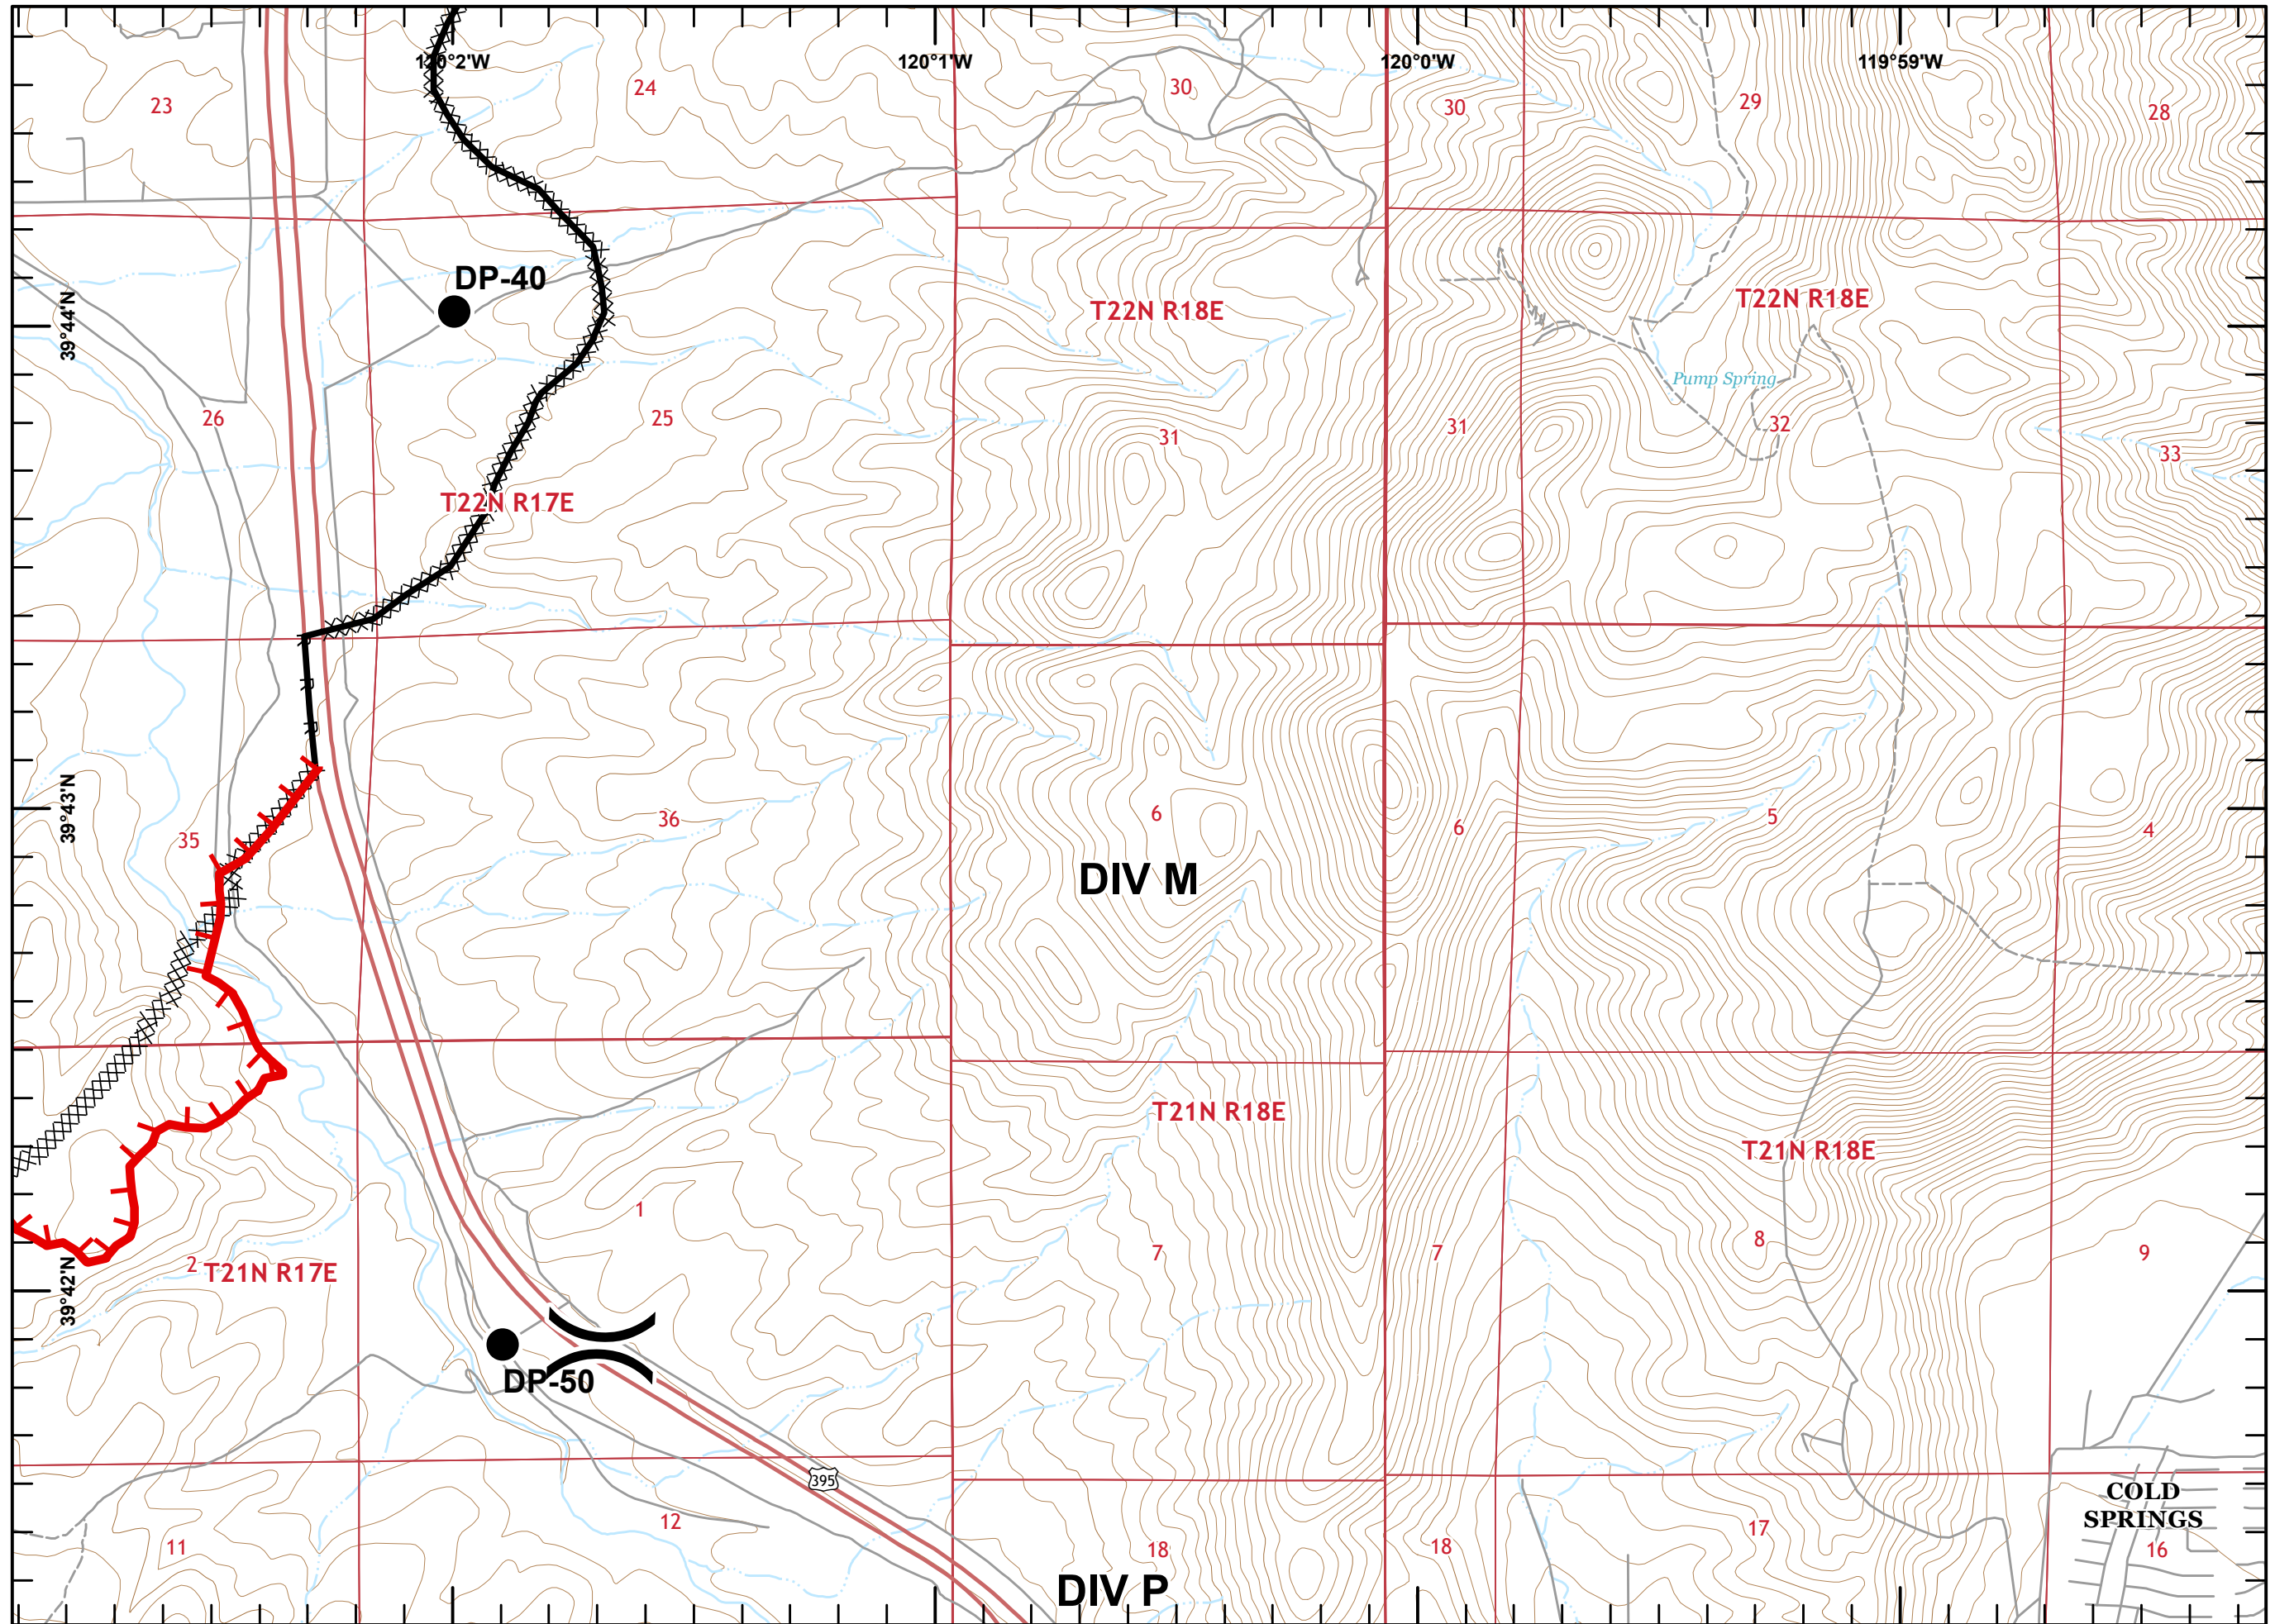

North arrow pointing up.

Miles scale: 0, 1, 2

Loyalton Fire  
CA-TNF-001600

Page 1 of 12

- Dip Site
- Drop Point
- Fence - Cut/Damaged
- Division Break
- Uncontrolled Fire Edge
- Contained Line
- Completed Dozer Line
- H - H Completed Hand Line
- R - R Road as Completed Line

Miles

- Drop Point
- ⊗ Fence - Cut/Damaged
- ⎵ Division Break
- Contained Line
- XXXXX Completed Dozer Line

Miles

- Dip Site
- Division Break
- Contained Line
- Completed Dozer Line
- R - R Road as Completed Line

Miles

- Drop Point
- ) Division Break
- Contained Line
- XXXXX Completed Dozer Line
- R - R Road as Completed Line

Miles

Loyalton Fire  
CA-TNF-001600

Page 5 of 12

- Contained Line
- XXXXX Completed Dozer Line
- R - R Road as Completed Line

Miles

- ✕ Closure
- Drop Point
- Contained Line
- XXXXX Completed Dozer Line
- R - R Road as Completed Line

Miles

- Drop Point
- ⎵ Division Break
- ▬ Uncontrolled Fire Edge
- ▬ Contained Line
- XXXXX Completed Dozer Line
- R - R Road as Completed Line