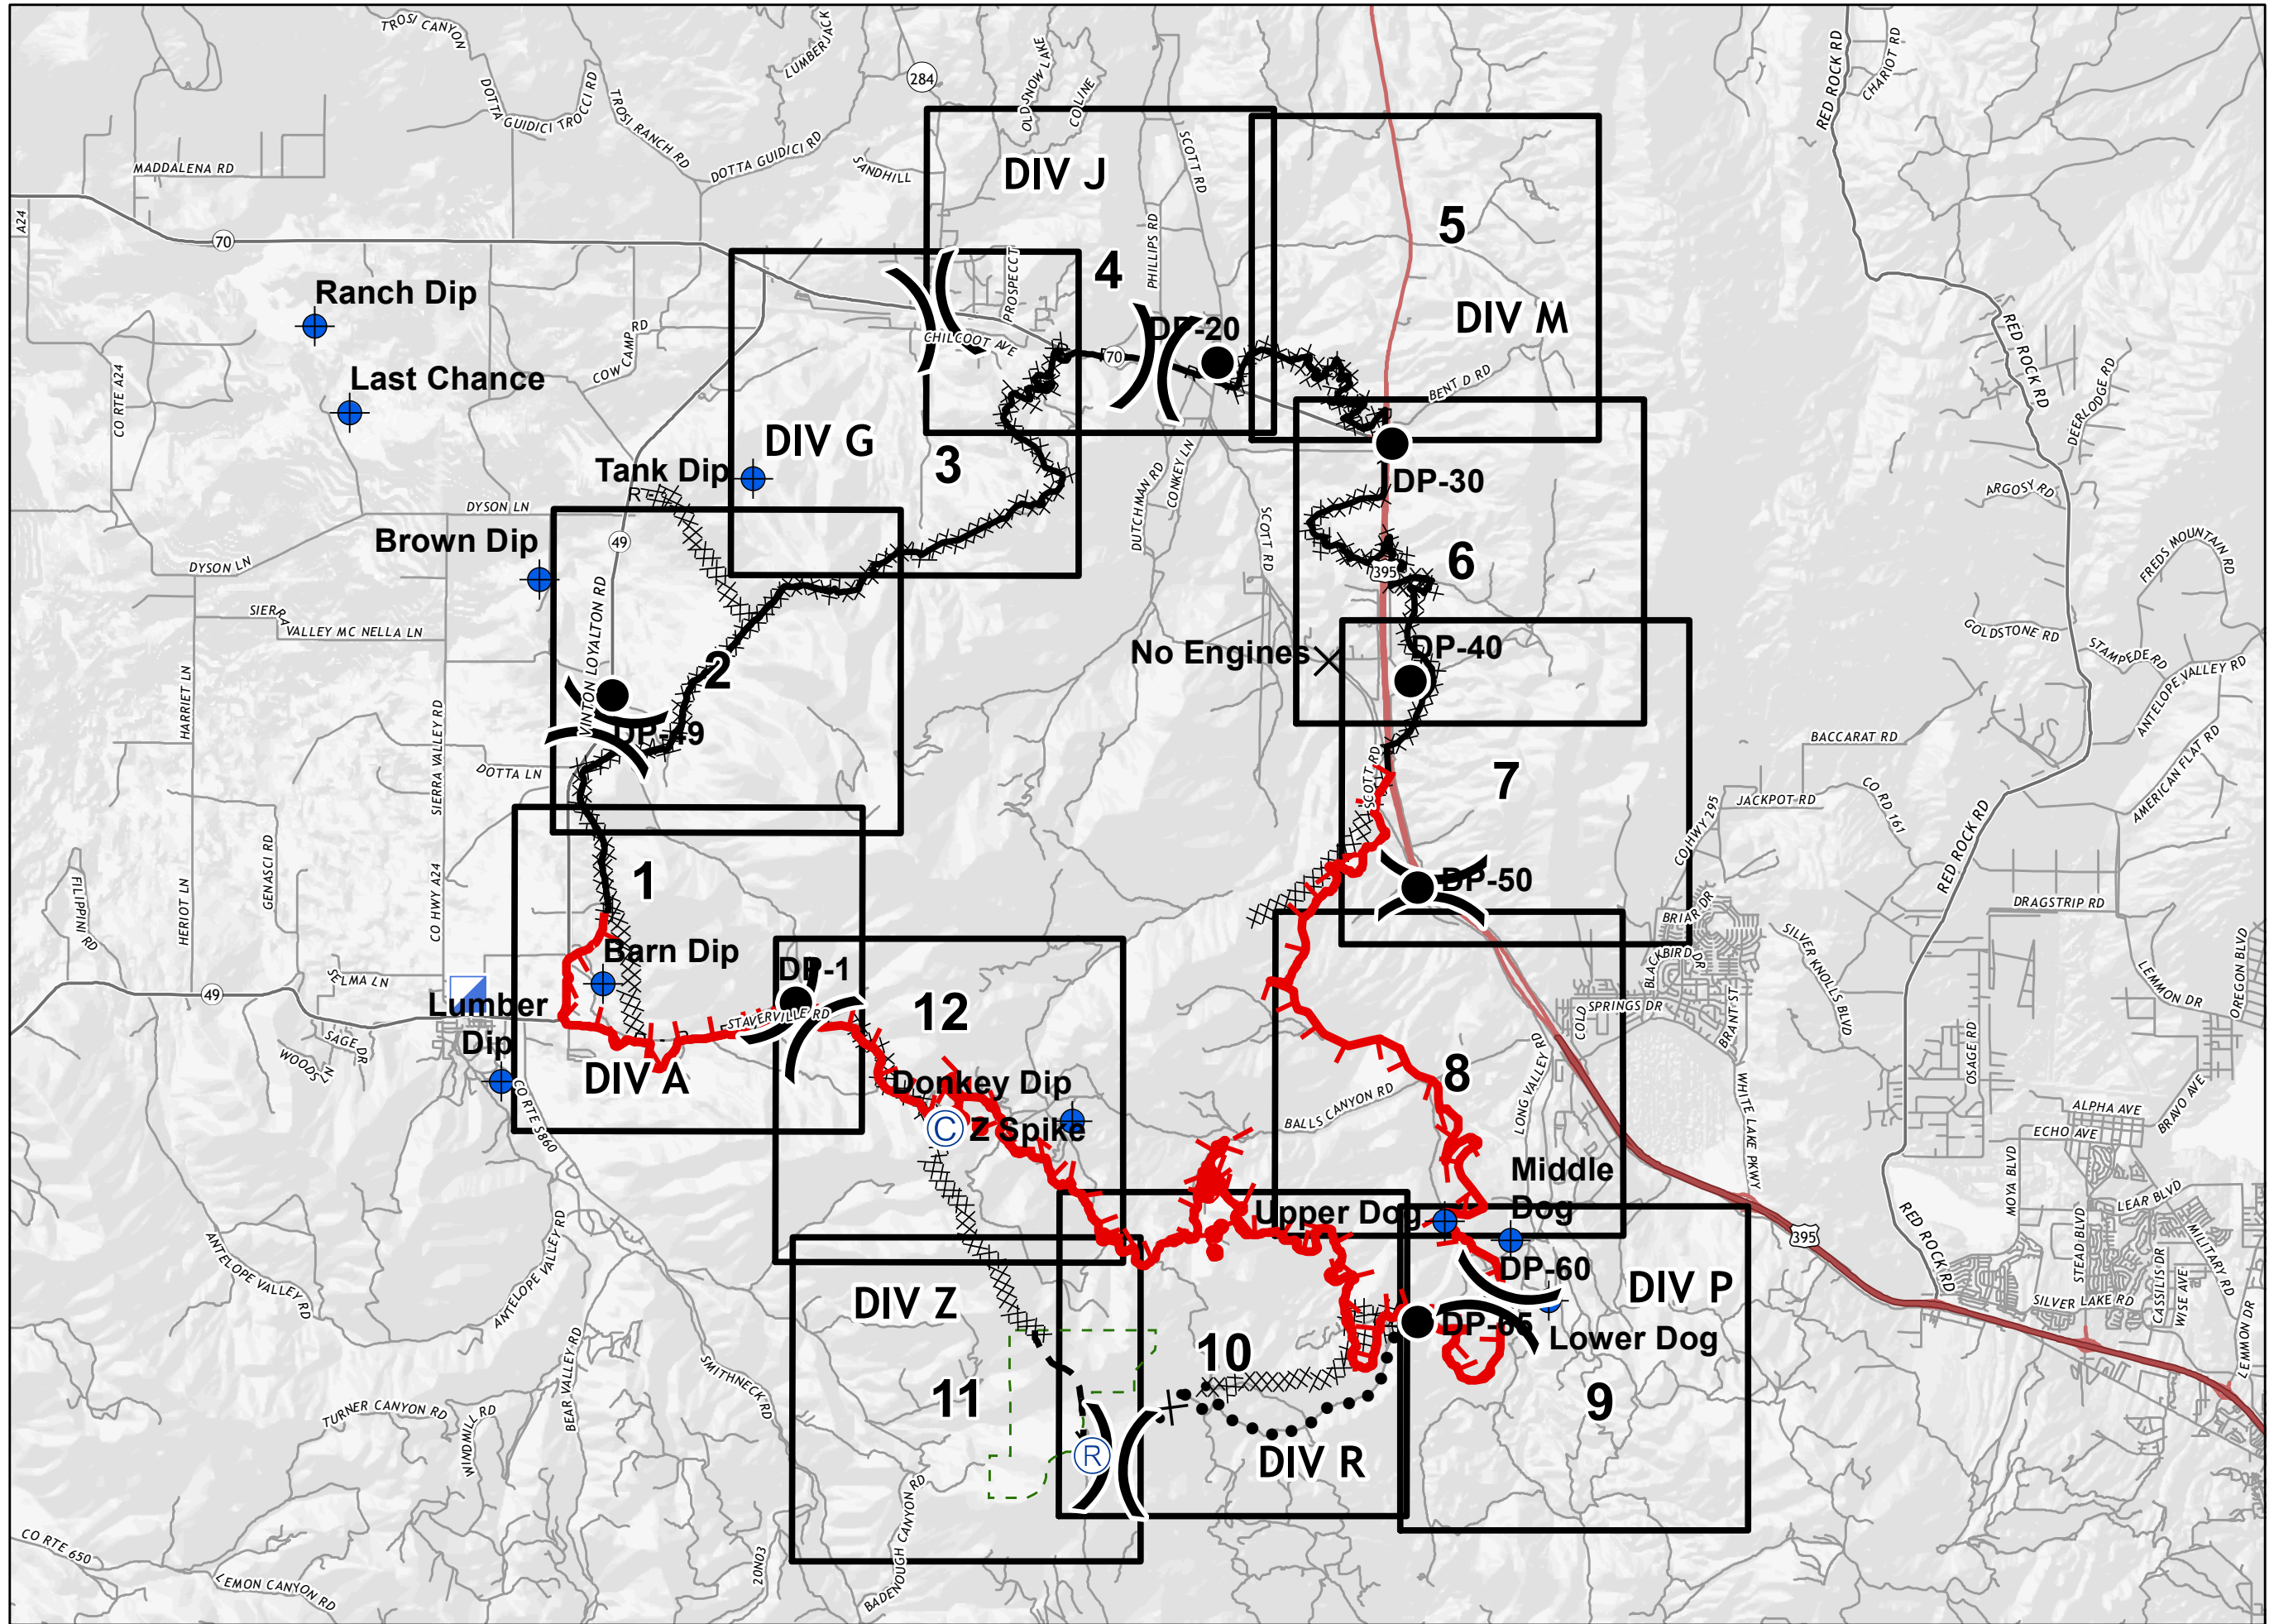

**Loyalton Fire**  
**CA-TNF-001600**  
**08/19/2020 Day**

- Camp
- Closure
- Dp Site
- Drop Point
- Incident Command Post
- Repeater
- Division Break

- Uncontrolled Fire Edge
- Contained Line
- Completed Dozer Line
- H - H Completed Hand Line
- R - R Road as Completed Line
- Proposed Dozer Line
- Planned Fire Line
- Planned Secondary Line
- Babbitt Peak RNA

North arrow pointing up.

Miles scale: 0, 1, 2

Loyalton Fire  
CA-TNF-001600

Page 1 of 12

- Dip Site
- Drop Point
- Fence - Cut/Damaged
- Division Break
- Uncontrolled Fire Edge
- Contained Line
- Completed Dozer Line
- H - H Completed Hand Line
- R - R Road as Completed Line

Miles

- Drop Point
- ⊗ Fence - Cut/Damaged
- ⎵ Division Break
- Contained Line
- XXXXX Completed Dozer Line

Miles

- Dip Site
- Division Break
- Contained Line
- Completed Dozer Line
- R - R Road as Completed Line

Miles

- ✕ Closure
- Drop Point
- Contained Line
- XXXXX Completed Dozer Line
- R - R Road as Completed Line

Miles

- Drop Point
- ⎵ Division Break
- ▬ Uncontrolled Fire Edge
- ▬ Contained Line
- XXXXX Completed Dozer Line
- R - R Road as Completed Line