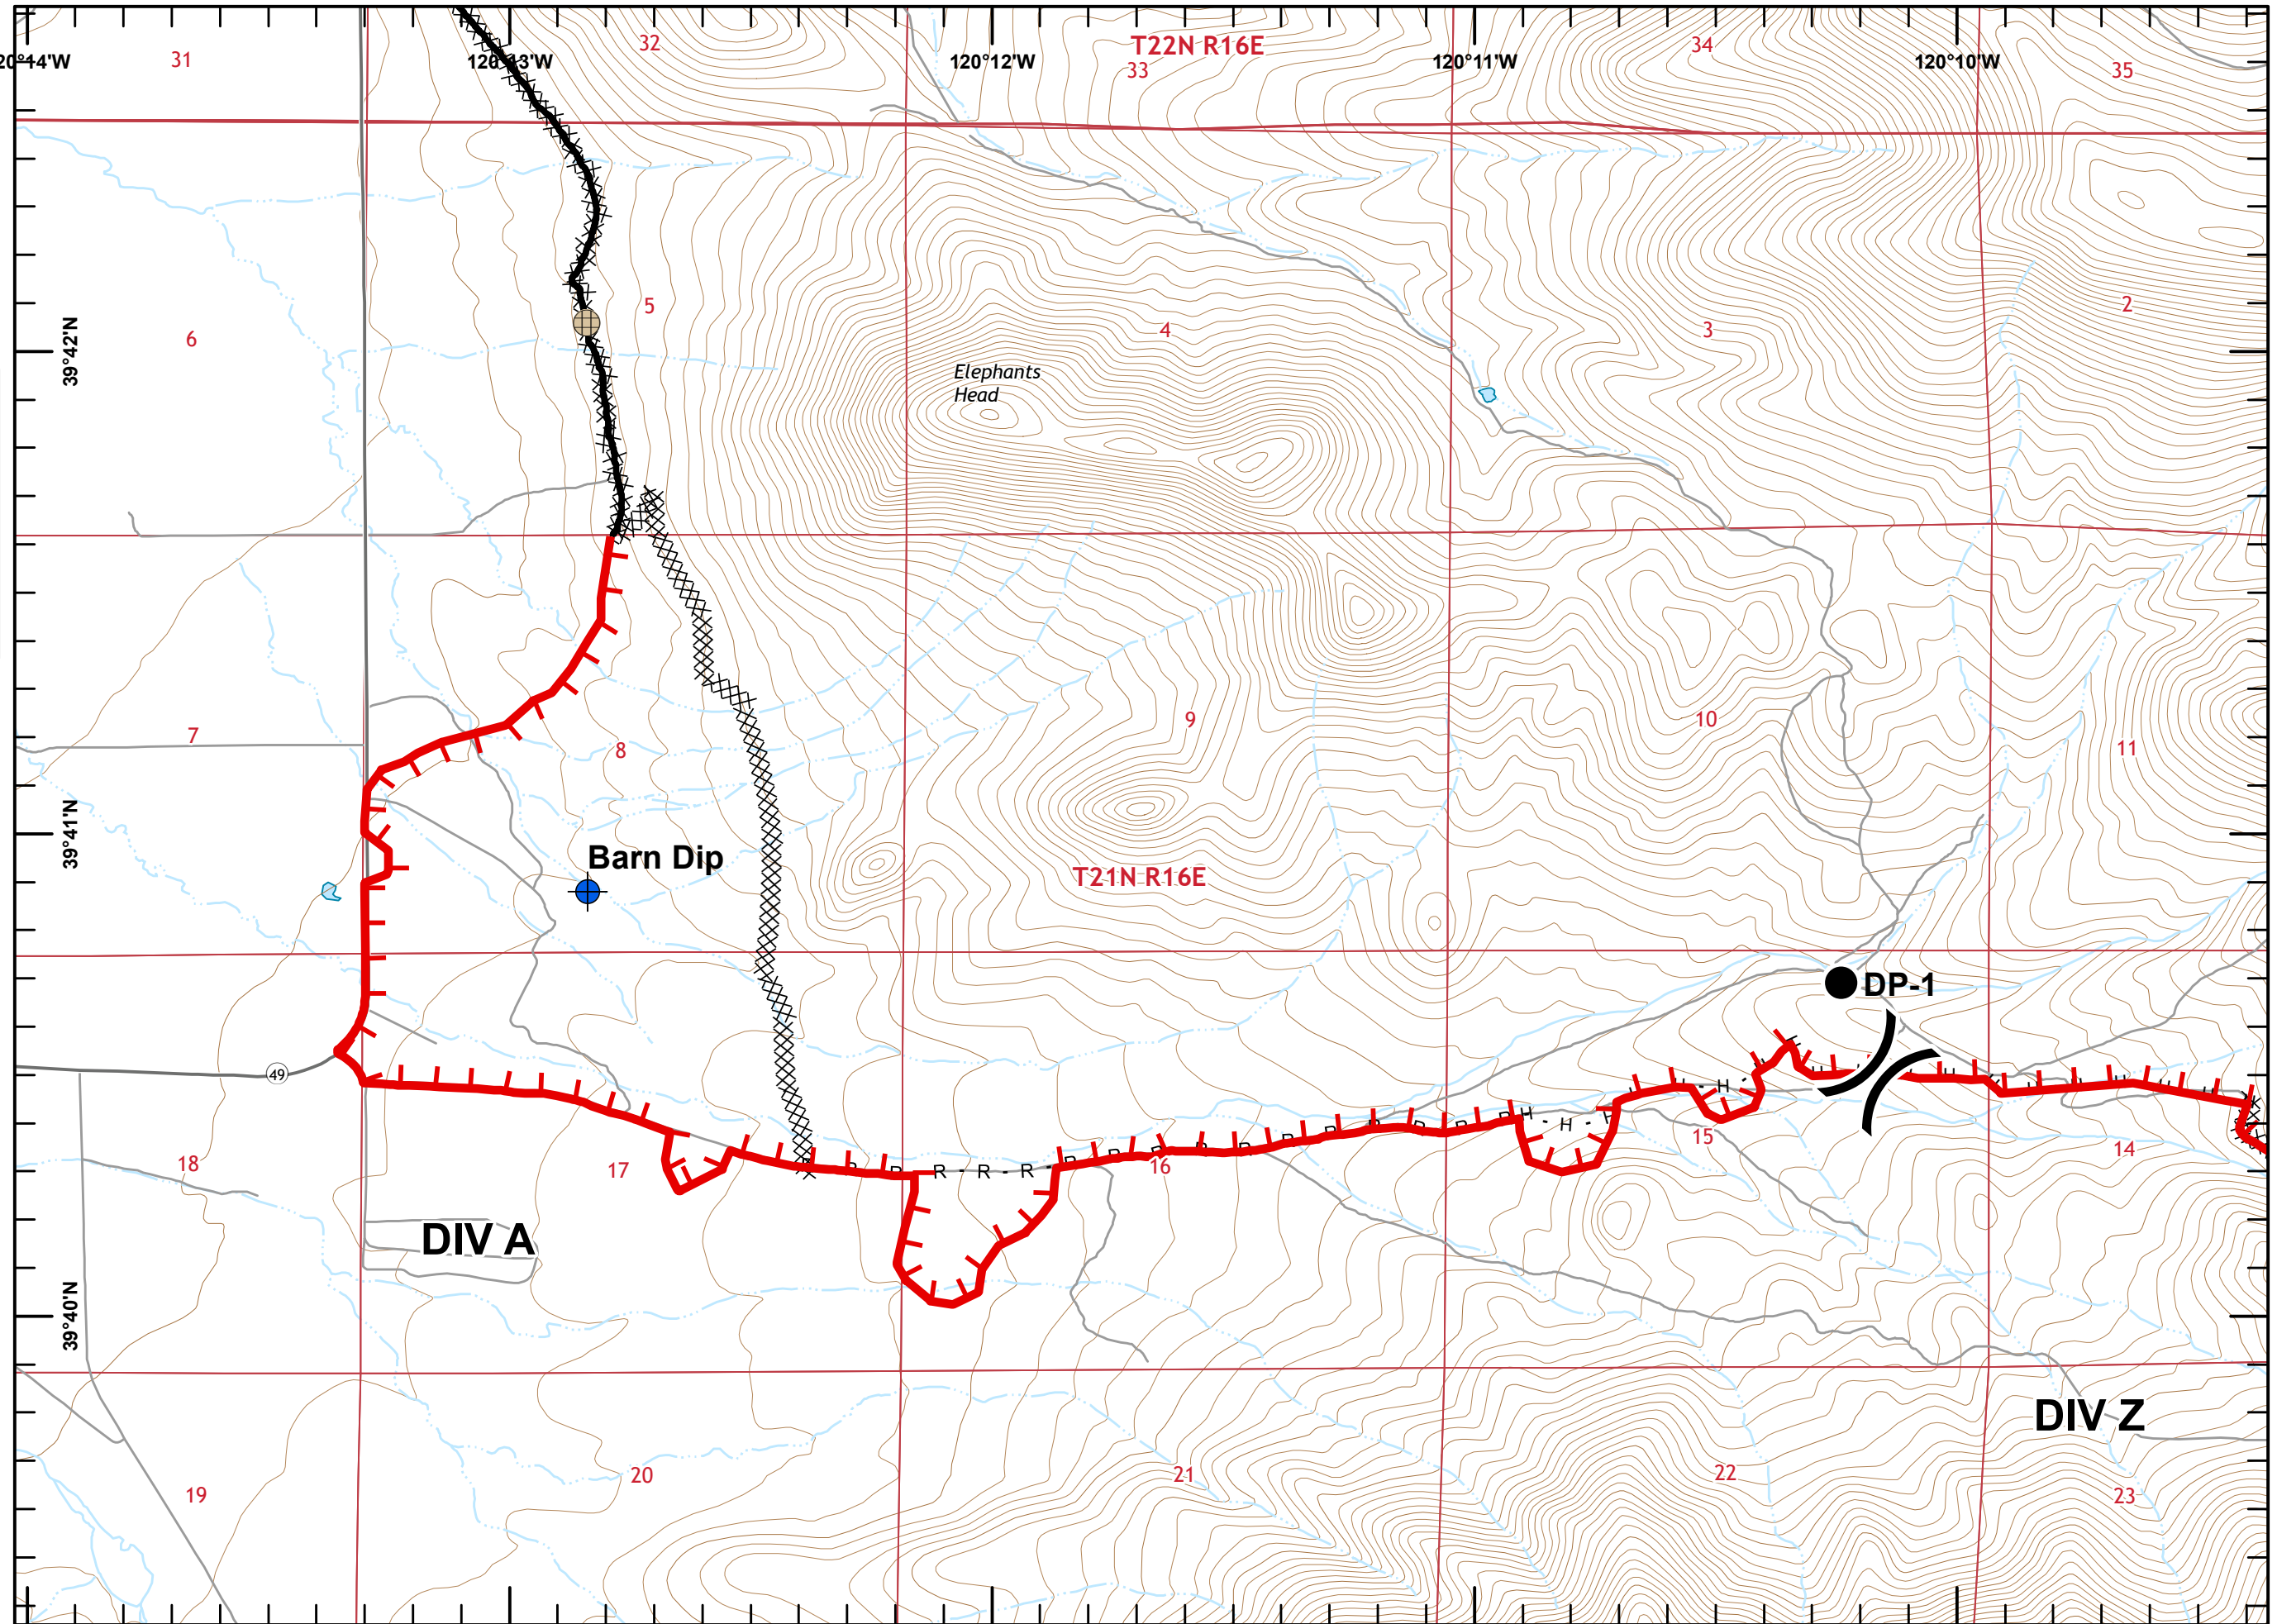

**Loyalton Fire**  
**CA-TNF-001600**  
**08/19/2020 Day**

- Camp
- Closure
- Dp Site
- Drop Point
- Incident Command Post
- Repeater
- Division Break

- Uncontrolled Fire Edge
- Contained Line
- Completed Dozer Line
- H - H Completed Hand Line
- R - R Road as Completed Line
- Proposed Dozer Line
- Planned Fire Line
- Planned Secondary Line
- Babbitt Peak RNA

North arrow pointing up.

Miles scale: 0, 1, 2

Loyalton Fire  
CA-TNF-001600

Page 1 of 12

- Dip Site
- Drop Point
- Fence - Cut/Damaged
- Division Break
- Uncontrolled Fire Edge
- Contained Line
- Completed Dozer Line
- H - H Completed Hand Line
- R - R Road as Completed Line

Miles

- Drop Point
- ⊗ Fence - Cut/Damaged
- ⎵ Division Break
- Contained Line
- XXXXX Completed Dozer Line

Miles

- Dip Site
- Division Break
- Contained Line
- Completed Dozer Line
- R - R Road as Completed Line

Miles

- Drop Point
- ) Division Break
- Contained Line
- XXXXX Completed Dozer Line
- R - R Road as Completed Line

Miles

Loyalton Fire  
CA-TNF-001600

Page 5 of 12

- Contained Line
- XXXXX Completed Dozer Line
- R - R Road as Completed Line