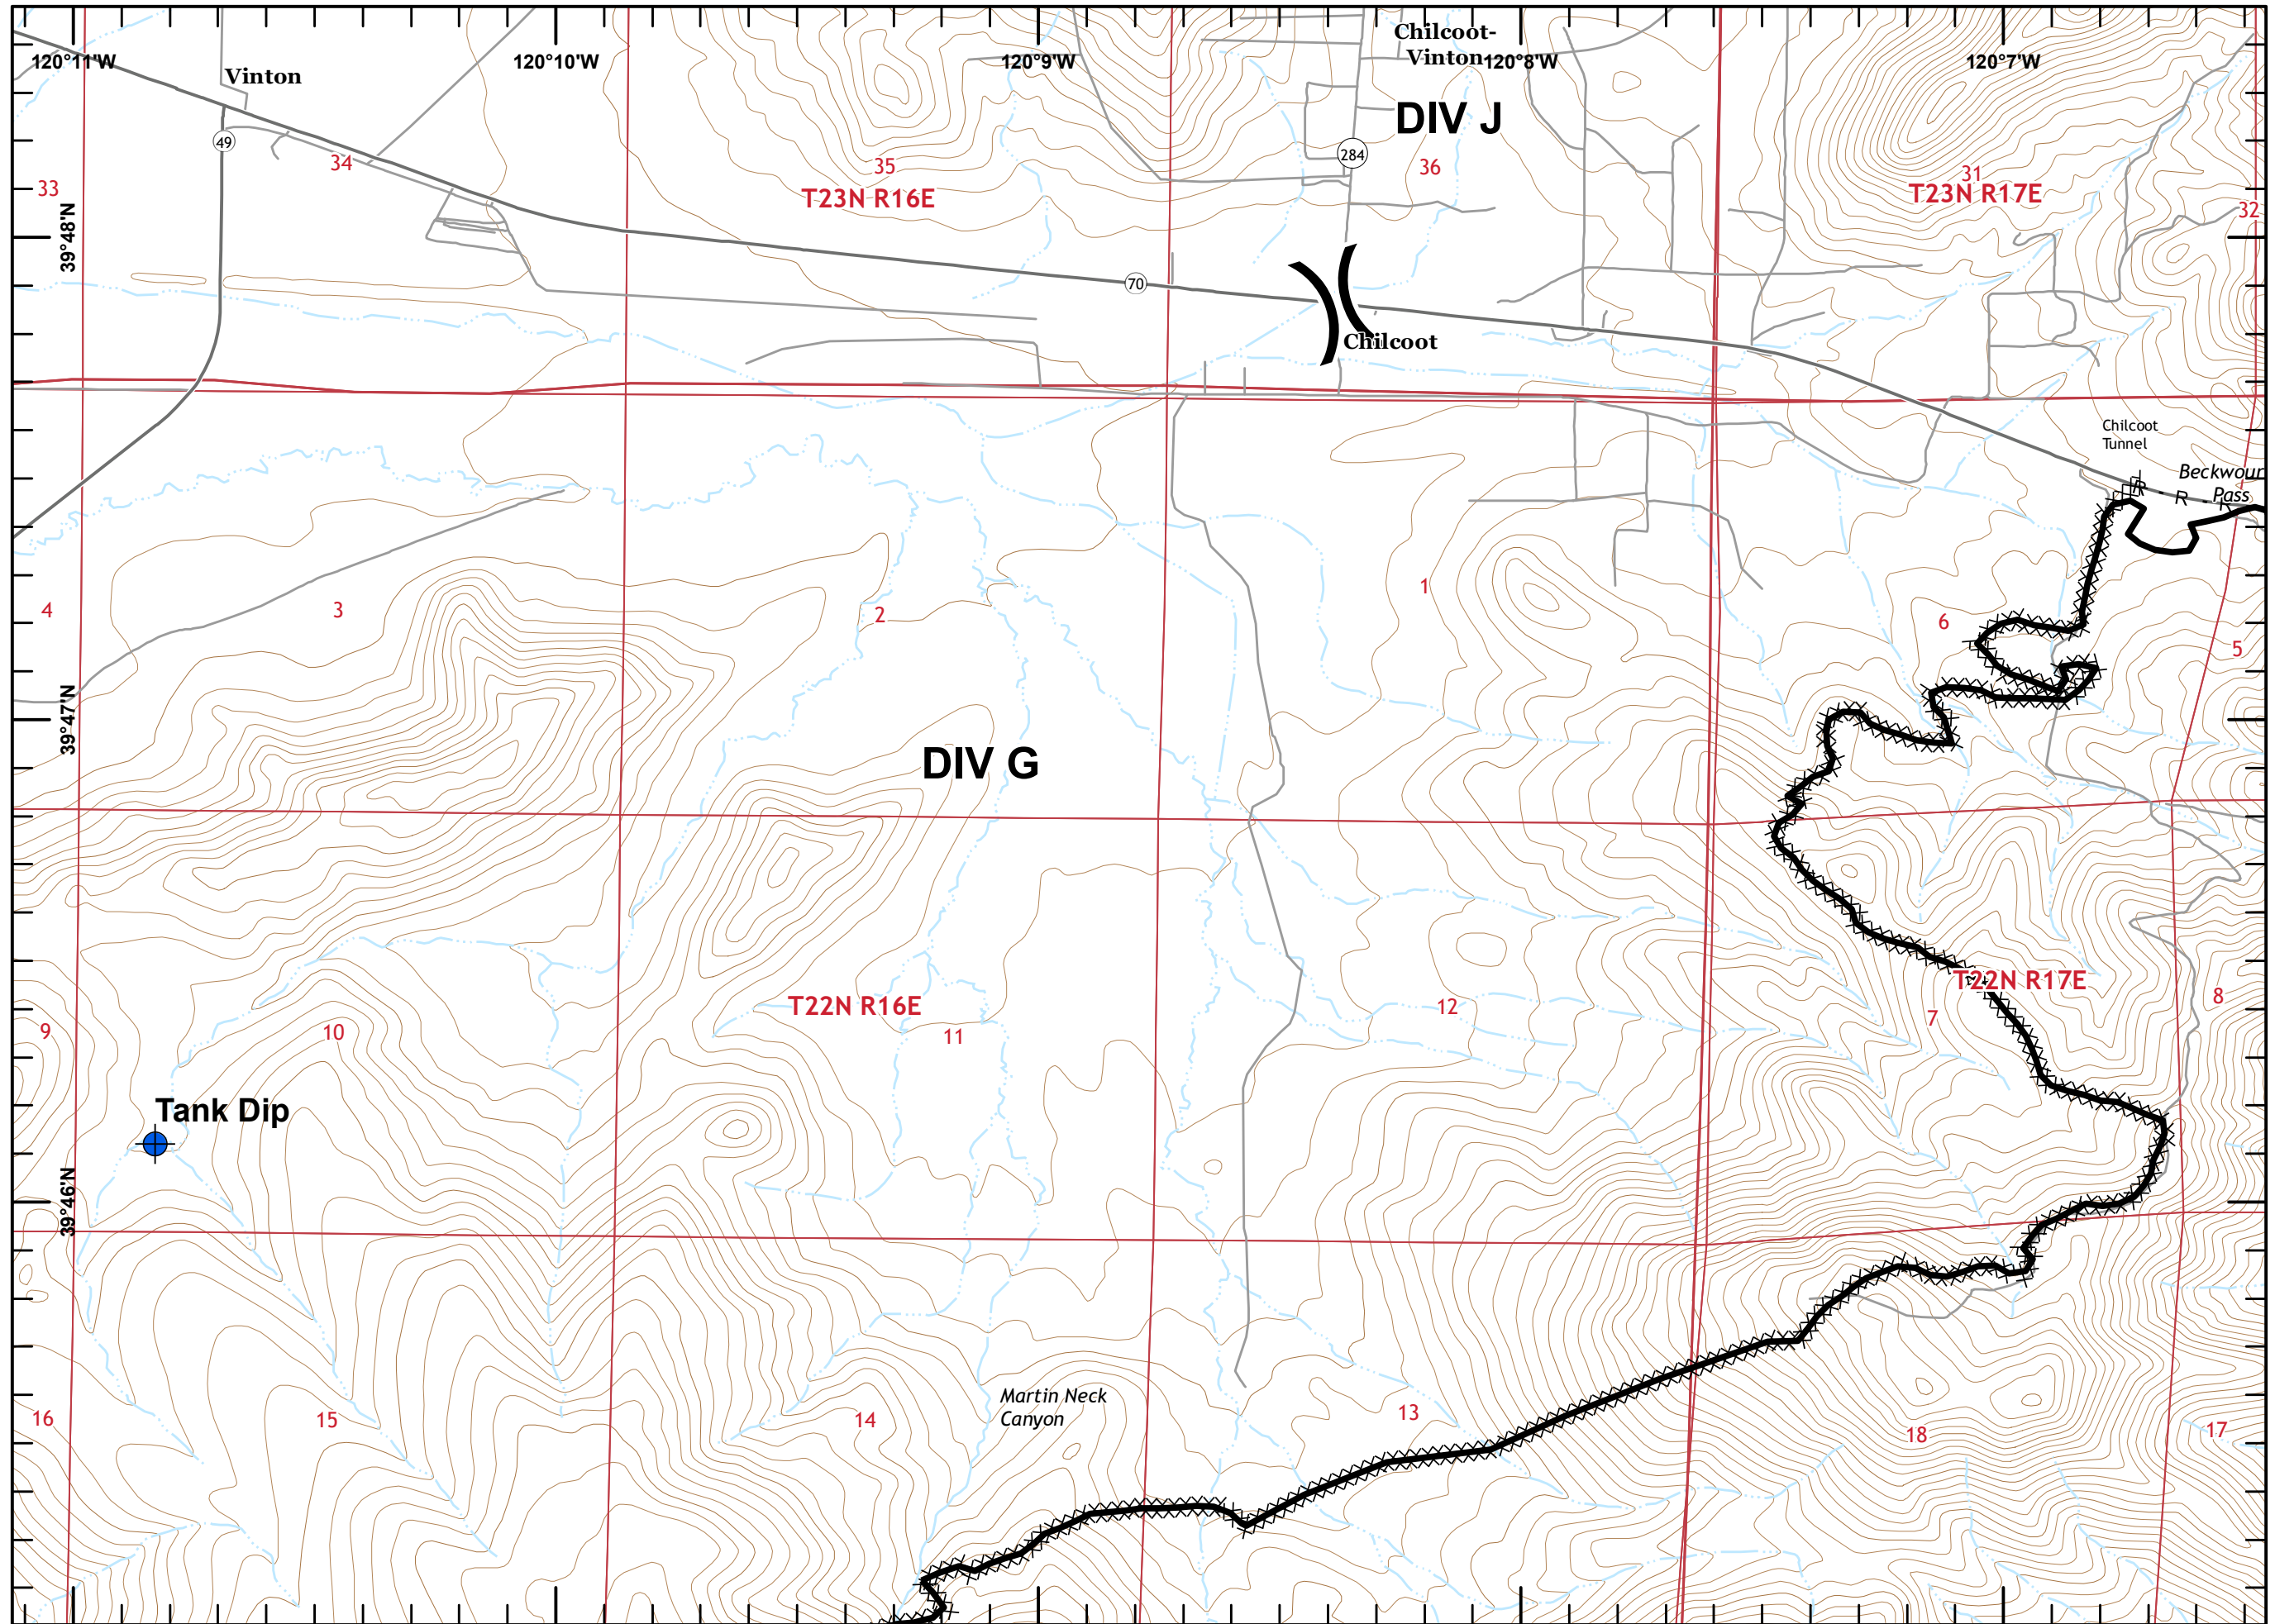

North arrow pointing up.

Miles scale: 0, 1, 2

Loyalton Fire  
CA-TNF-001600

Page 1 of 12

- Dip Site
- Drop Point
- Fence - Cut/Damaged
- Division Break
- Uncontrolled Fire Edge
- Contained Line
- Completed Dozer Line
- H - H Completed Hand Line
- R - R Road as Completed Line

Miles

- Drop Point
- ⊗ Fence - Cut/Damaged
- ⎵ Division Break
- Contained Line
- XXXXX Completed Dozer Line

Miles

- Dip Site
- Division Break
- Contained Line
- Completed Dozer Line
- R - R Road as Completed Line

Miles

- Drop Point
- ) Division Break
- Contained Line
- XXXXX Completed Dozer Line
- R - R Road as Completed Line

Miles

Loyalton Fire  
CA-TNF-001600

Page 5 of 12

- Contained Line
- XXXXX Completed Dozer Line
- R - R Road as Completed Line

Miles

- ✕ Closure
- Drop Point
- Contained Line
- XXXXX Completed Dozer Line
- R - R Road as Completed Line

Miles

- Drop Point
- ⎵ Division Break
- ▬ Uncontrolled Fire Edge
- ▬ Contained Line
- XXXXX Completed Dozer Line
- R - R Road as Completed Line