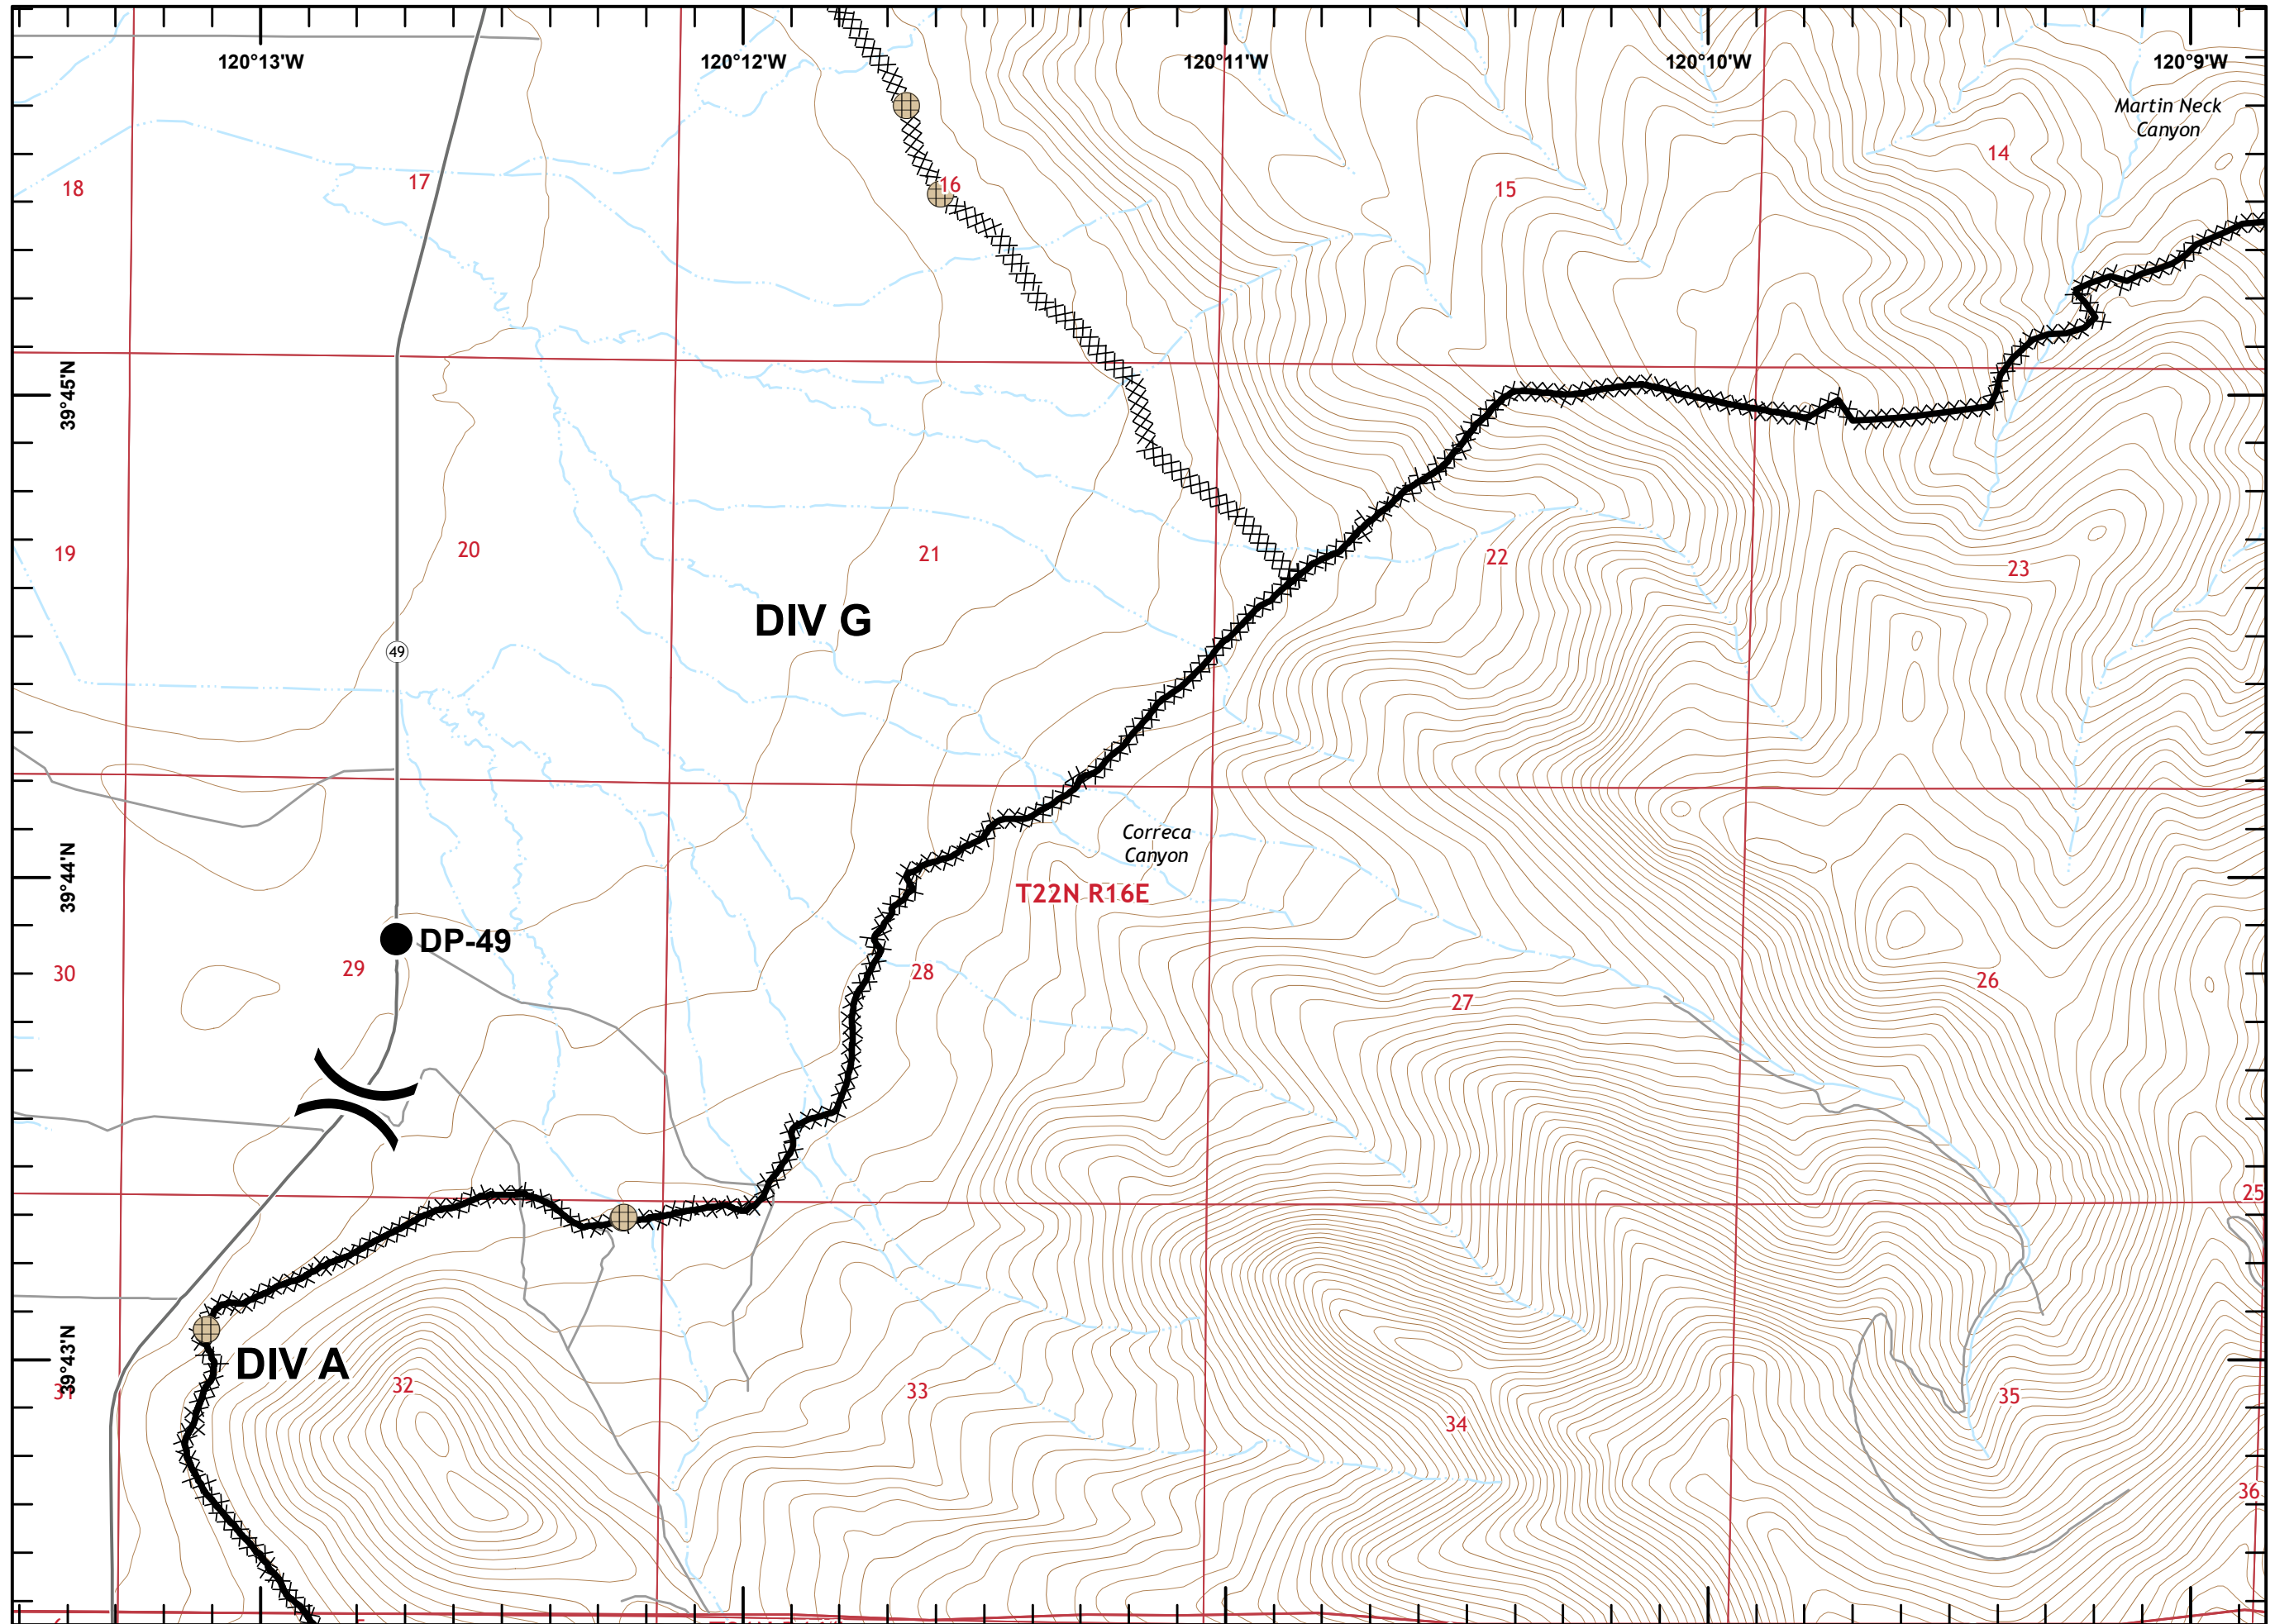

North arrow pointing up.

Miles scale: 0, 1, 2

Loyalton Fire  
CA-TNF-001600

Page 1 of 12

- Dip Site
- Drop Point
- Fence - Cut/Damaged
- Division Break
- Uncontrolled Fire Edge
- Contained Line
- Completed Dozer Line
- H - H Completed Hand Line
- R - R Road as Completed Line

Miles

- Drop Point
- ⊗ Fence - Cut/Damaged
- ⎵ Division Break
- Contained Line
- XXXXX Completed Dozer Line

Miles

- Dip Site
- Division Break
- Contained Line
- Completed Dozer Line
- R - R Road as Completed Line

Miles

- Drop Point
- ) Division Break
- Contained Line
- XXXXX Completed Dozer Line
- R - R Road as Completed Line

Miles

Loyalton Fire  
CA-TNF-001600

Page 5 of 12

- Contained Line
- XXXXX Completed Dozer Line
- R - R Road as Completed Line

Miles

- ✕ Closure
- Drop Point
- Contained Line
- XXXXX Completed Dozer Line
- R - R Road as Completed Line

Miles

- Drop Point
- ⎵ Division Break
- ▬ Uncontrolled Fire Edge
- ▬ Contained Line
- XXXXX Completed Dozer Line
- R - R Road as Completed Line