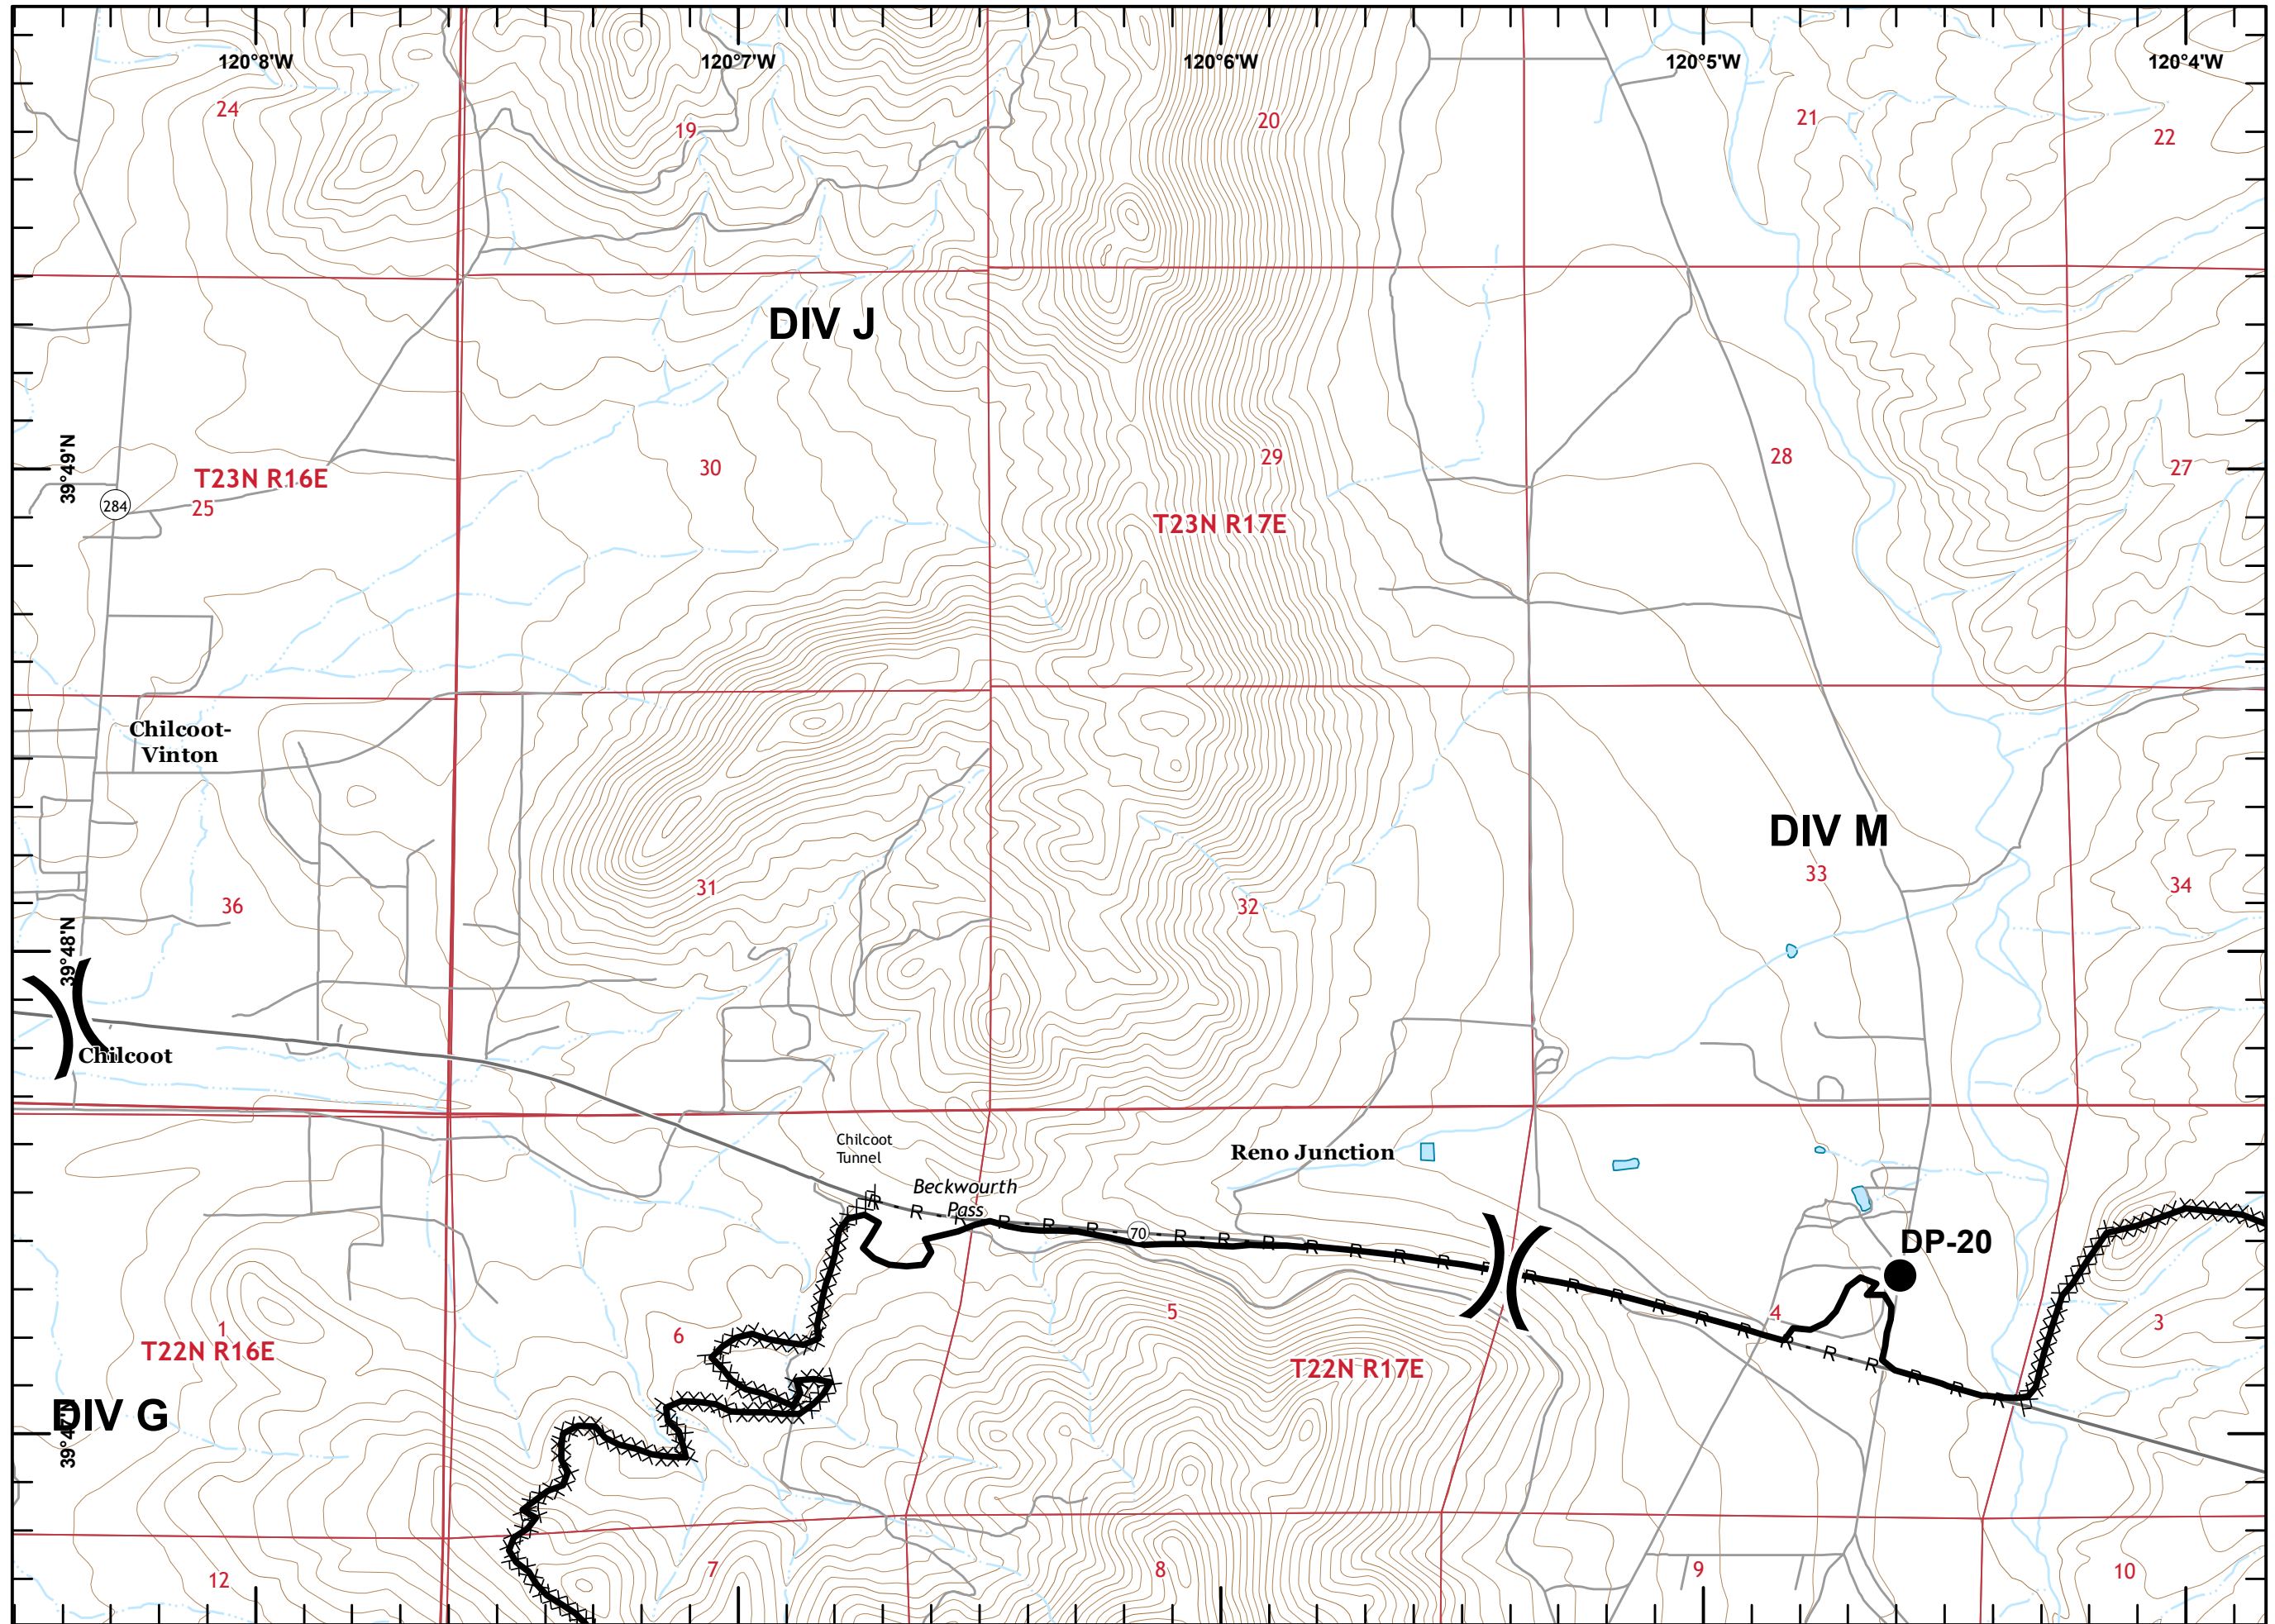

Loyalton Fire
CA-TNF-001600

Page 1 of 12

- Dip Site
- Drop Point
- Fence - Cut/Damaged
- Division Break

- Uncontrolled Fire Edge
- Contained Line
- Completed Dozer Line
- H - H Completed Hand Line
- R - R Road as Completed Line

Miles

- Drop Point
- ⊗ Fence - Cut/Damaged
- ⎵ Division Break
- Contained Line
- XXXXX Completed Dozer Line

Miles

 Dip Site

 Division Break

 Contained Line

 Completed Dozer Line

R - R Road as Completed Line

Miles

- Drop Point
-) Division Break
- Contained Line
- XXXXX Completed Dozer Line
- R - R Road as Completed Line

Miles

Loyalton Fire
CA-TNF-001600

Page 5 of 12

- Contained Line
- XXXXX Completed Dozer Line
- R - R Road as Completed Line

Miles

- ✕ Closure
- Drop Point
- Contained Line
- XXXXX Completed Dozer Line
- R - R Road as Completed Line

Miles

- Drop Point
- ⎵ Division Break
- ▬ Uncontrolled Fire Edge
- ▬ Contained Line
- XXXXX Completed Dozer Line
- R - R Road as Completed Line