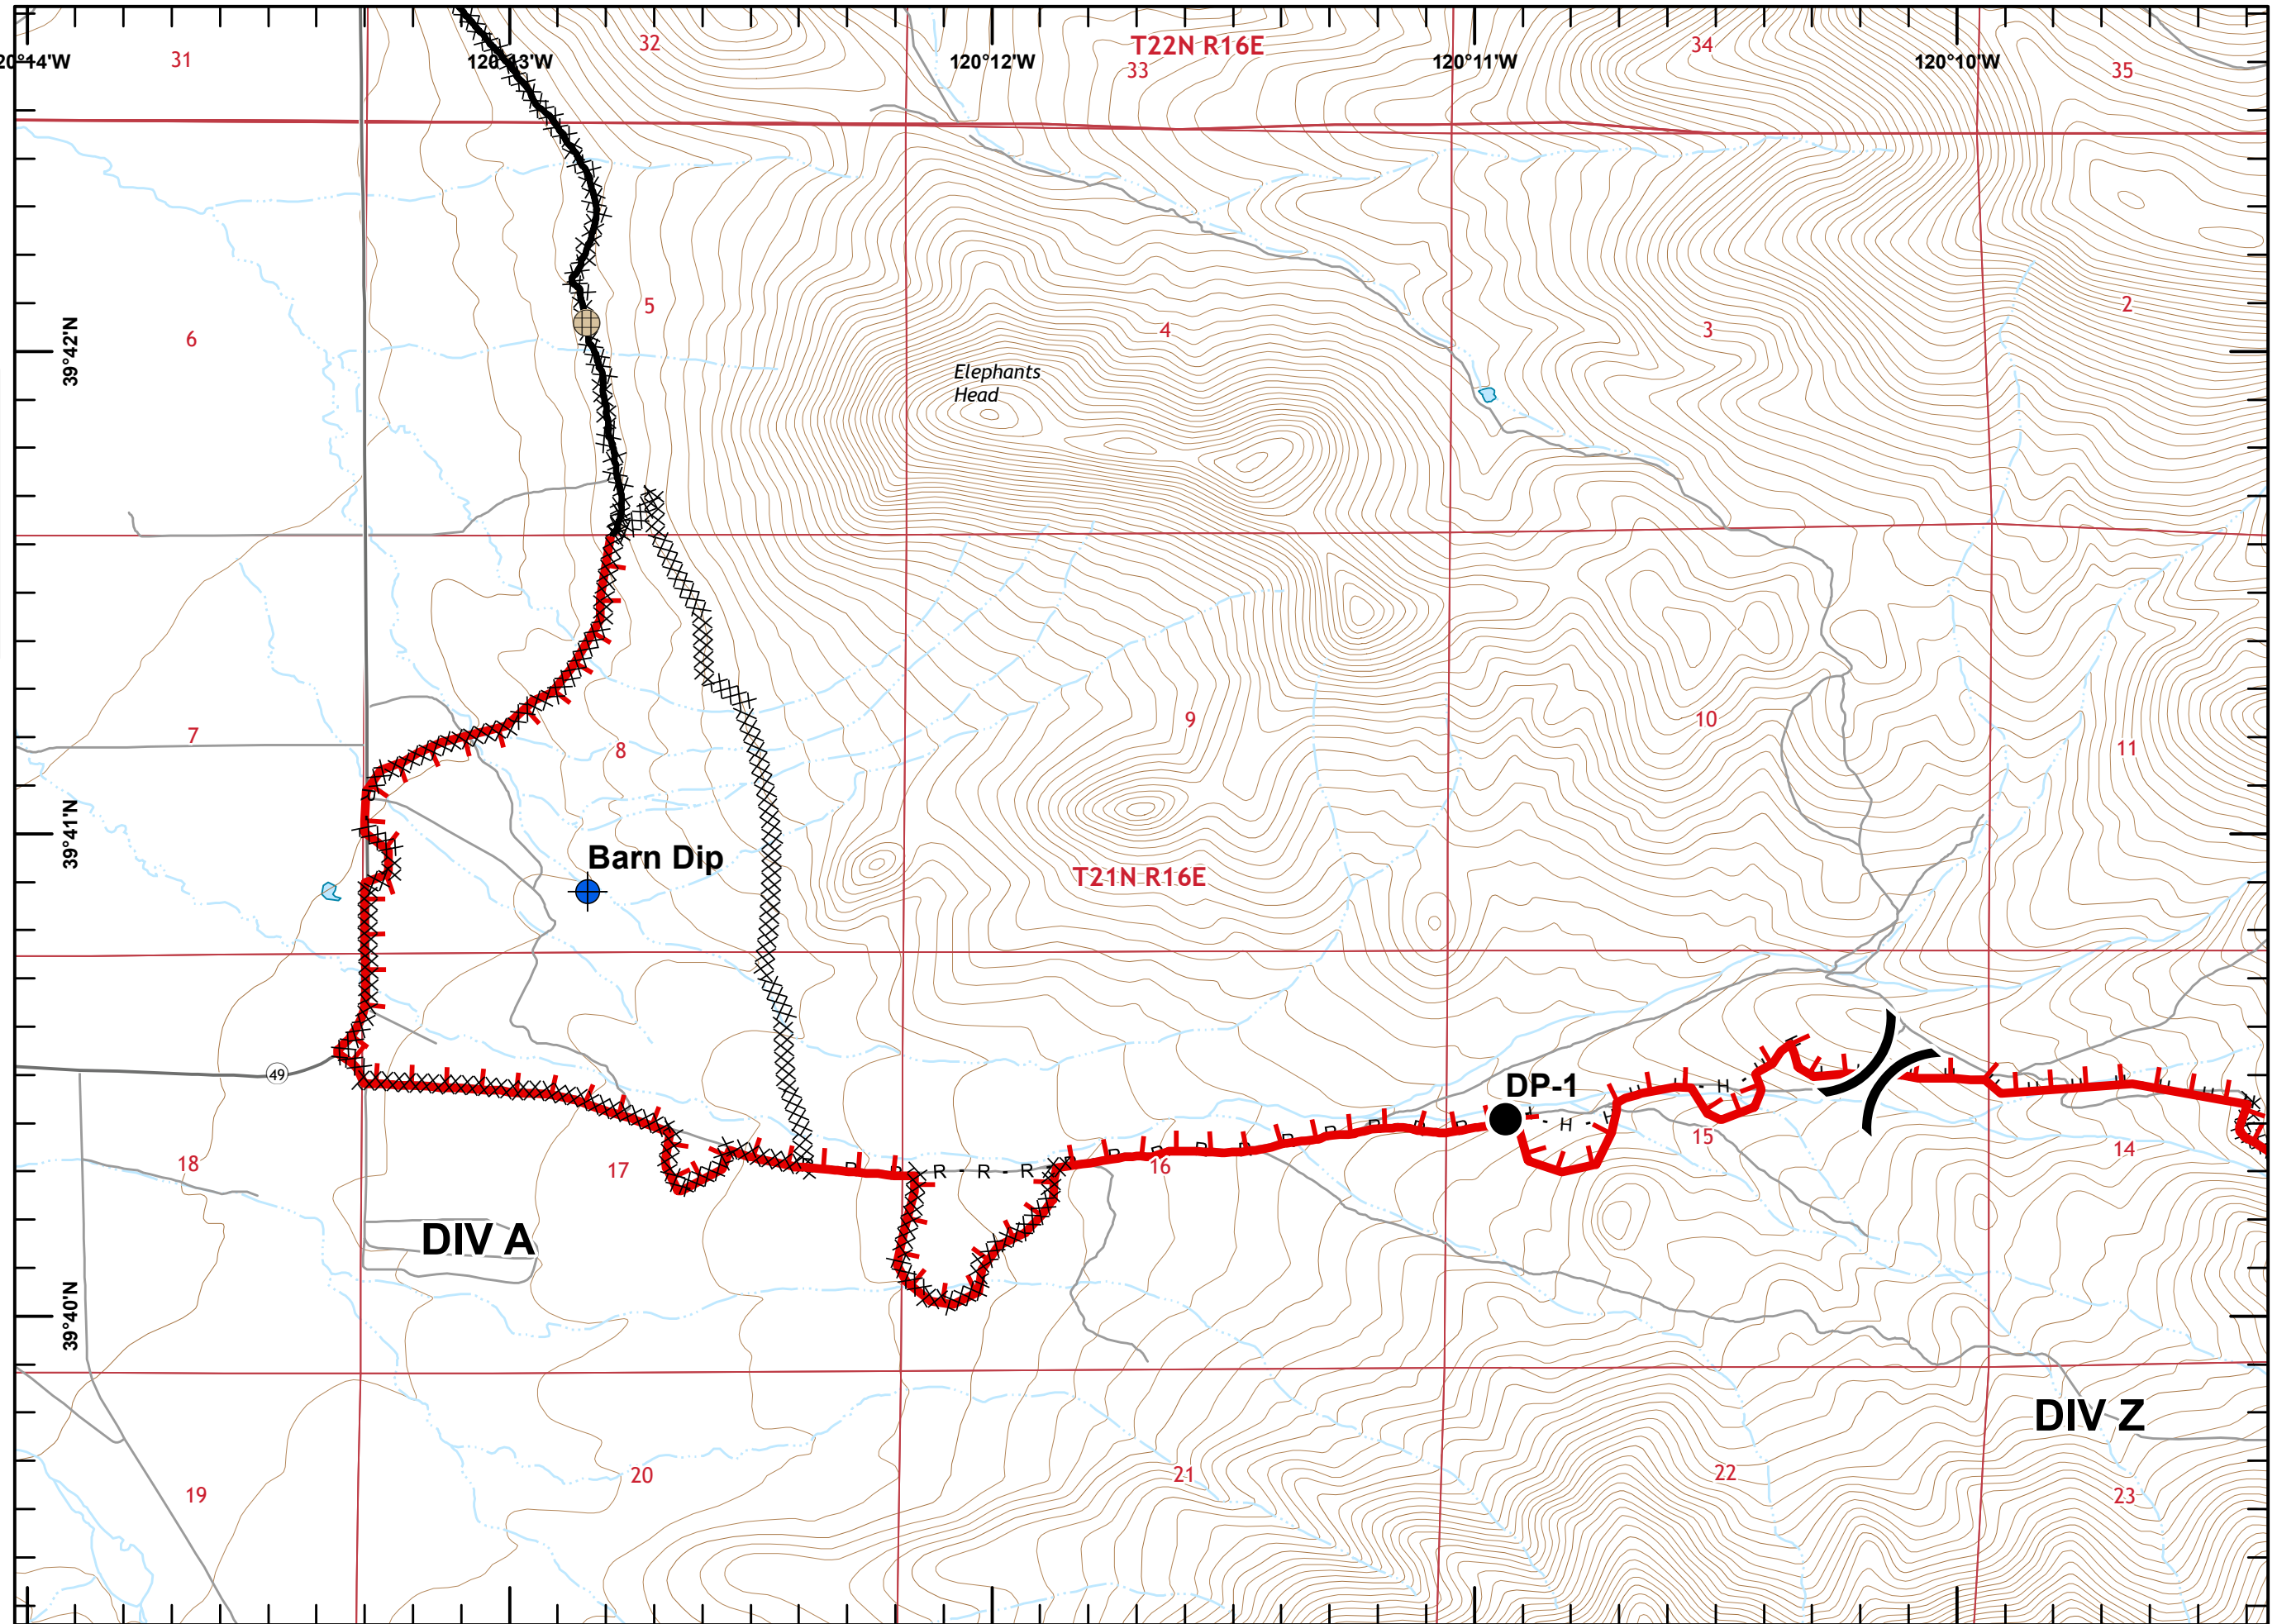

Loyalton Fire
CA-TNF-001600
08/19/2020 Night

- Camp
- Closure
- Dip Site
- Drop Point
- Incident Command Post
- Repeater
- Division Break

- Uncontrolled Fire Edge
- Contained Line
- Completed Dozer Line
- H - H Completed Hand Line
- R - R Road as Completed Line
- Planned Secondary Line
- Babbitt Peak RNA

Loyalton Fire
CA-TNF-001600

Page 1 of 12

- Dip Site
- Drop Point
- Fence - Cut/Damaged
- Division Break

- Uncontrolled Fire Edge
- Contained Line
- Completed Dozer Line
- H - H Completed Hand Line
- R - R Road as Completed Line

Miles

- Drop Point
- ⊗ Fence - Cut/Damaged
- ⎵ Division Break
- Contained Line
- XXXXX Completed Dozer Line

Miles

 Dip Site

 Division Break

 Contained Line

 Completed Dozer Line

R - R Road as Completed Line

Miles

- ✕ Closure
- Drop Point
- Contained Line
- XXXXX Completed Dozer Line
- R - R Road as Completed Line

Miles

- Drop Point
- ⎵ Division Break
- ▬ Uncontrolled Fire Edge
- ▬ Contained Line
- XXXXX Completed Dozer Line
- R - R Road as Completed Line