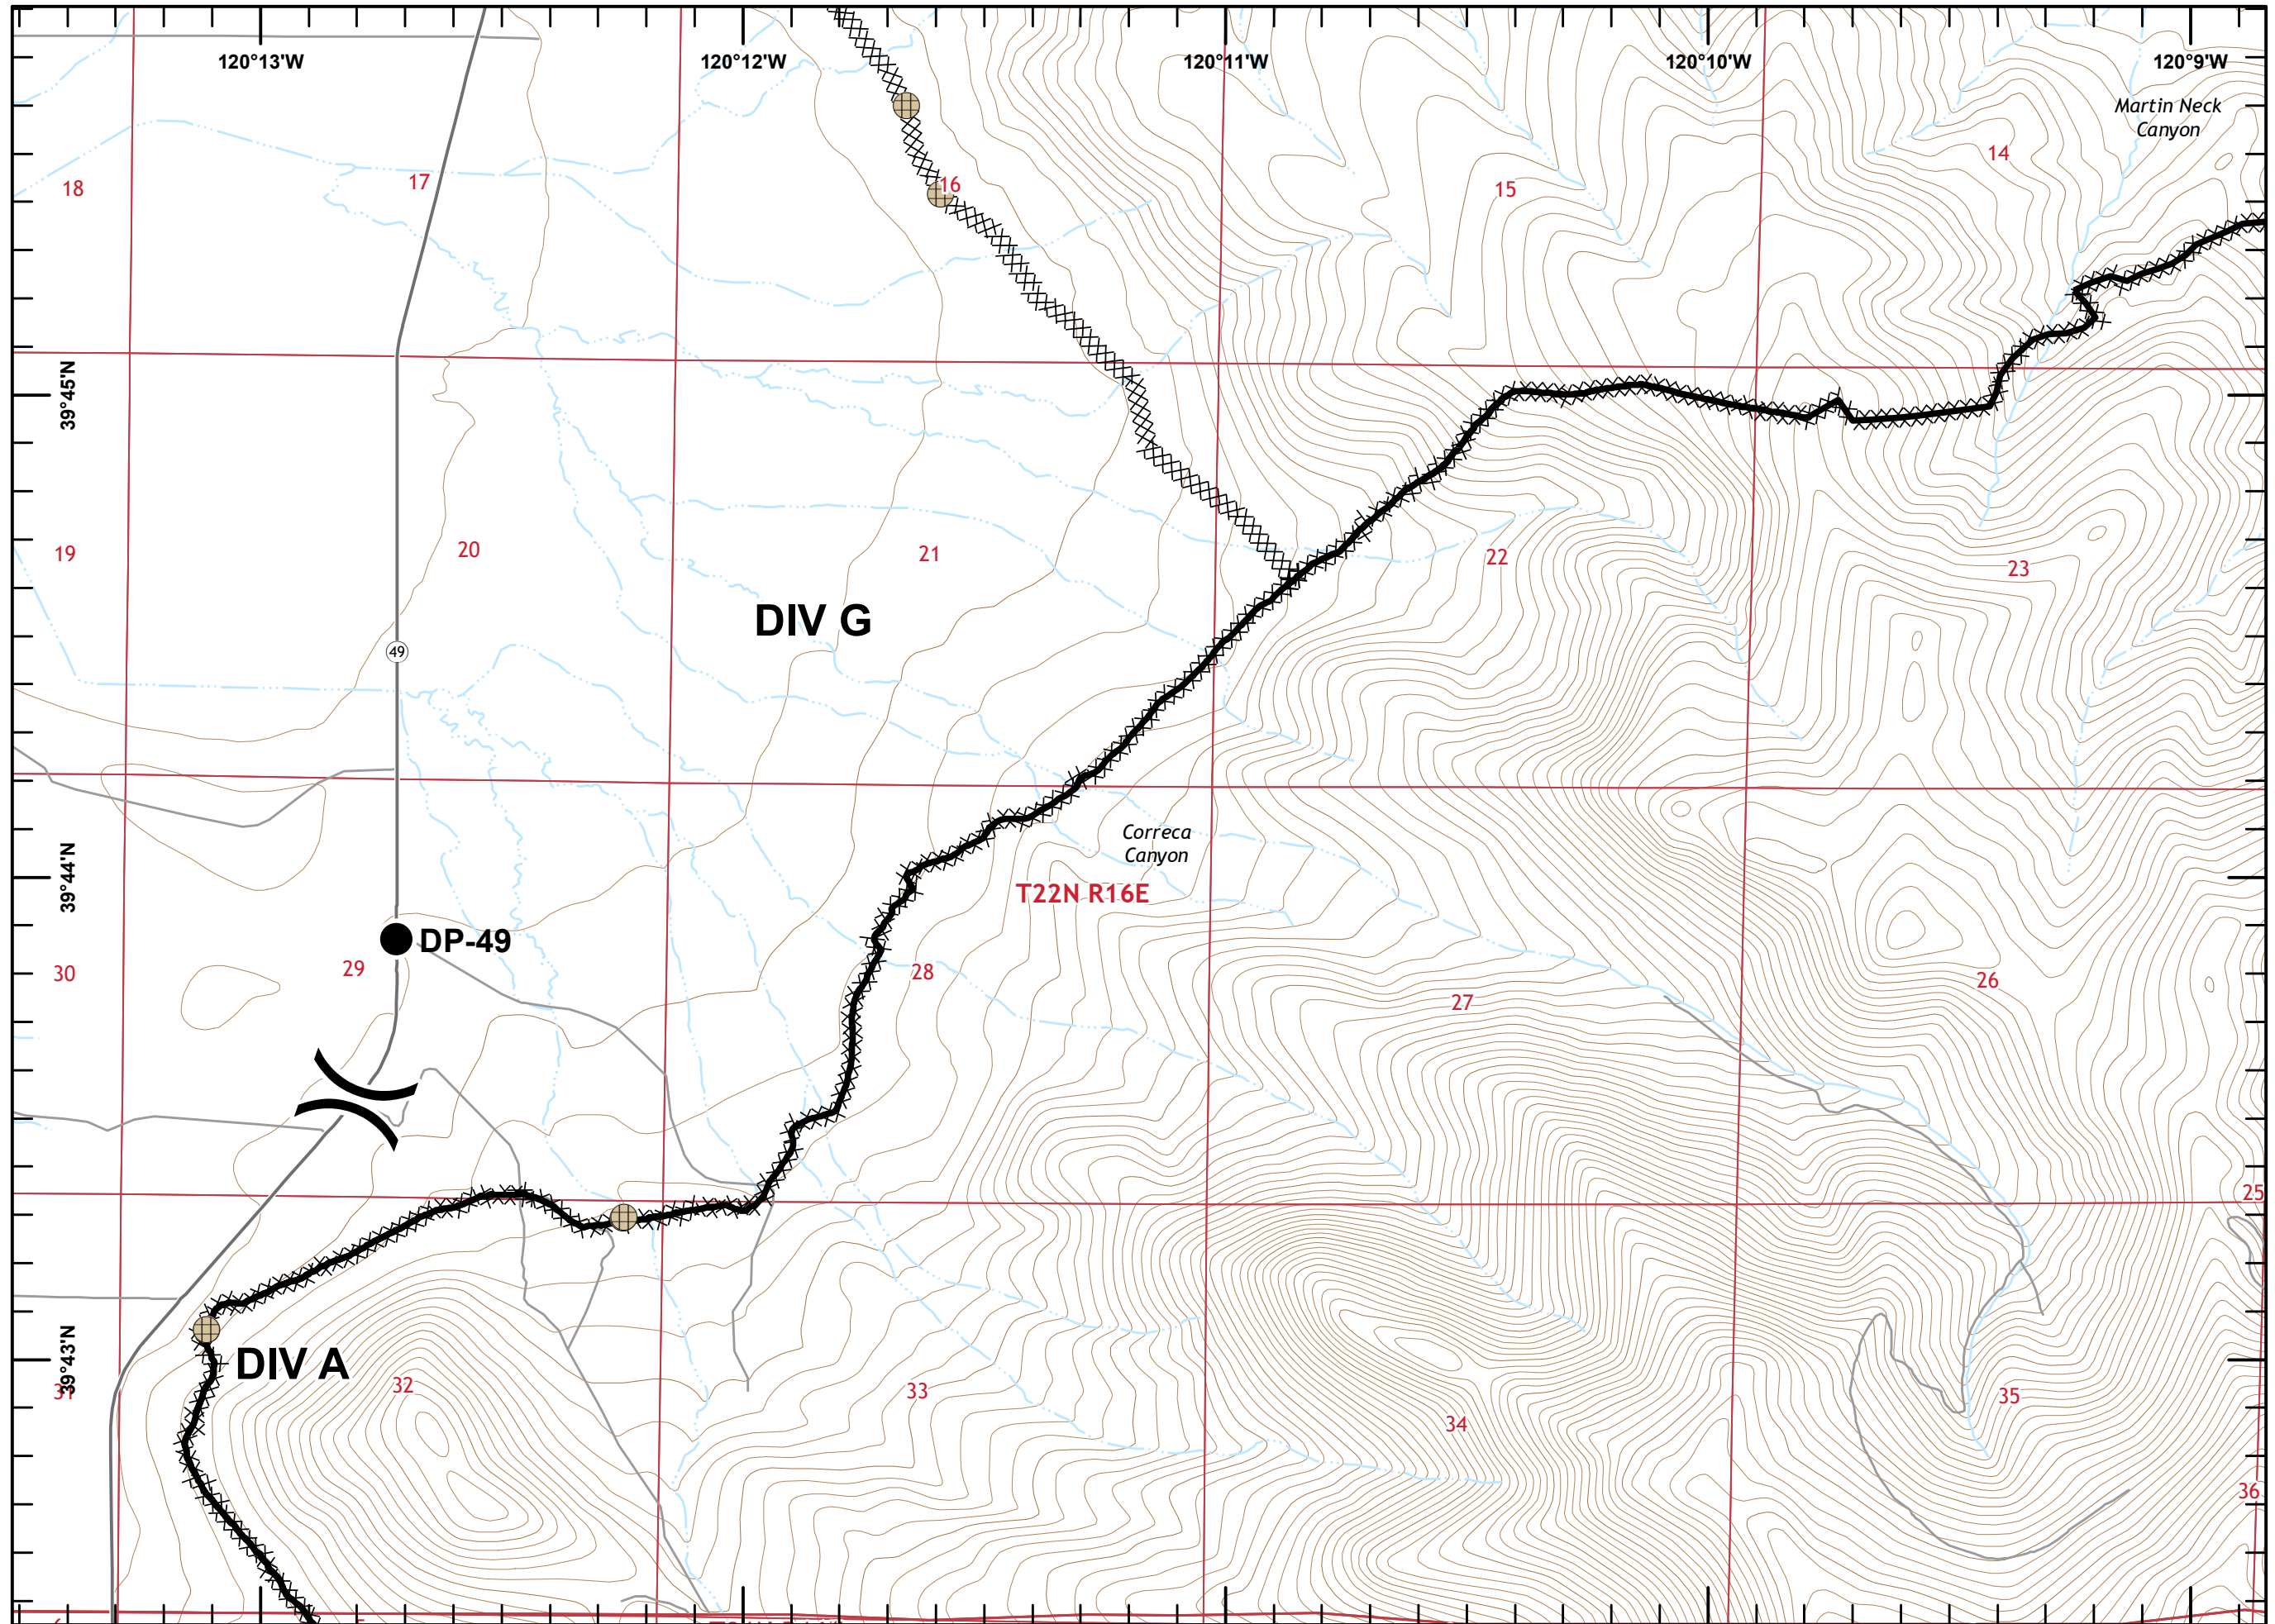

Loyalton Fire
CA-TNF-001600

Page 1 of 12

- Dip Site
- Drop Point
- Fence - Cut/Damaged
- Division Break

- Uncontrolled Fire Edge
- Contained Line
- Completed Dozer Line
- H - H Completed Hand Line
- R - R Road as Completed Line

Miles

- Drop Point
- ⊗ Fence - Cut/Damaged
- ⎵ Division Break
- Contained Line
- XXXXX Completed Dozer Line

Miles

 Dip Site

 Division Break

 Contained Line

 Completed Dozer Line

R - R Road as Completed Line

Miles

- Drop Point
-) Division Break
- Contained Line
- XXXXX Completed Dozer Line
- R - R Road as Completed Line

Miles

Loyalton Fire
CA-TNF-001600

Page 5 of 12

- Contained Line
- XXXXX Completed Dozer Line
- R - R Road as Completed Line

Miles

- ✕ Closure
- Drop Point
- Contained Line
- XXXXX Completed Dozer Line
- R - R Road as Completed Line

Miles

- Drop Point
- ⎵ Division Break
- ▬ Uncontrolled Fire Edge
- ▬ Contained Line
- XXXXX Completed Dozer Line
- R - R Road as Completed Line