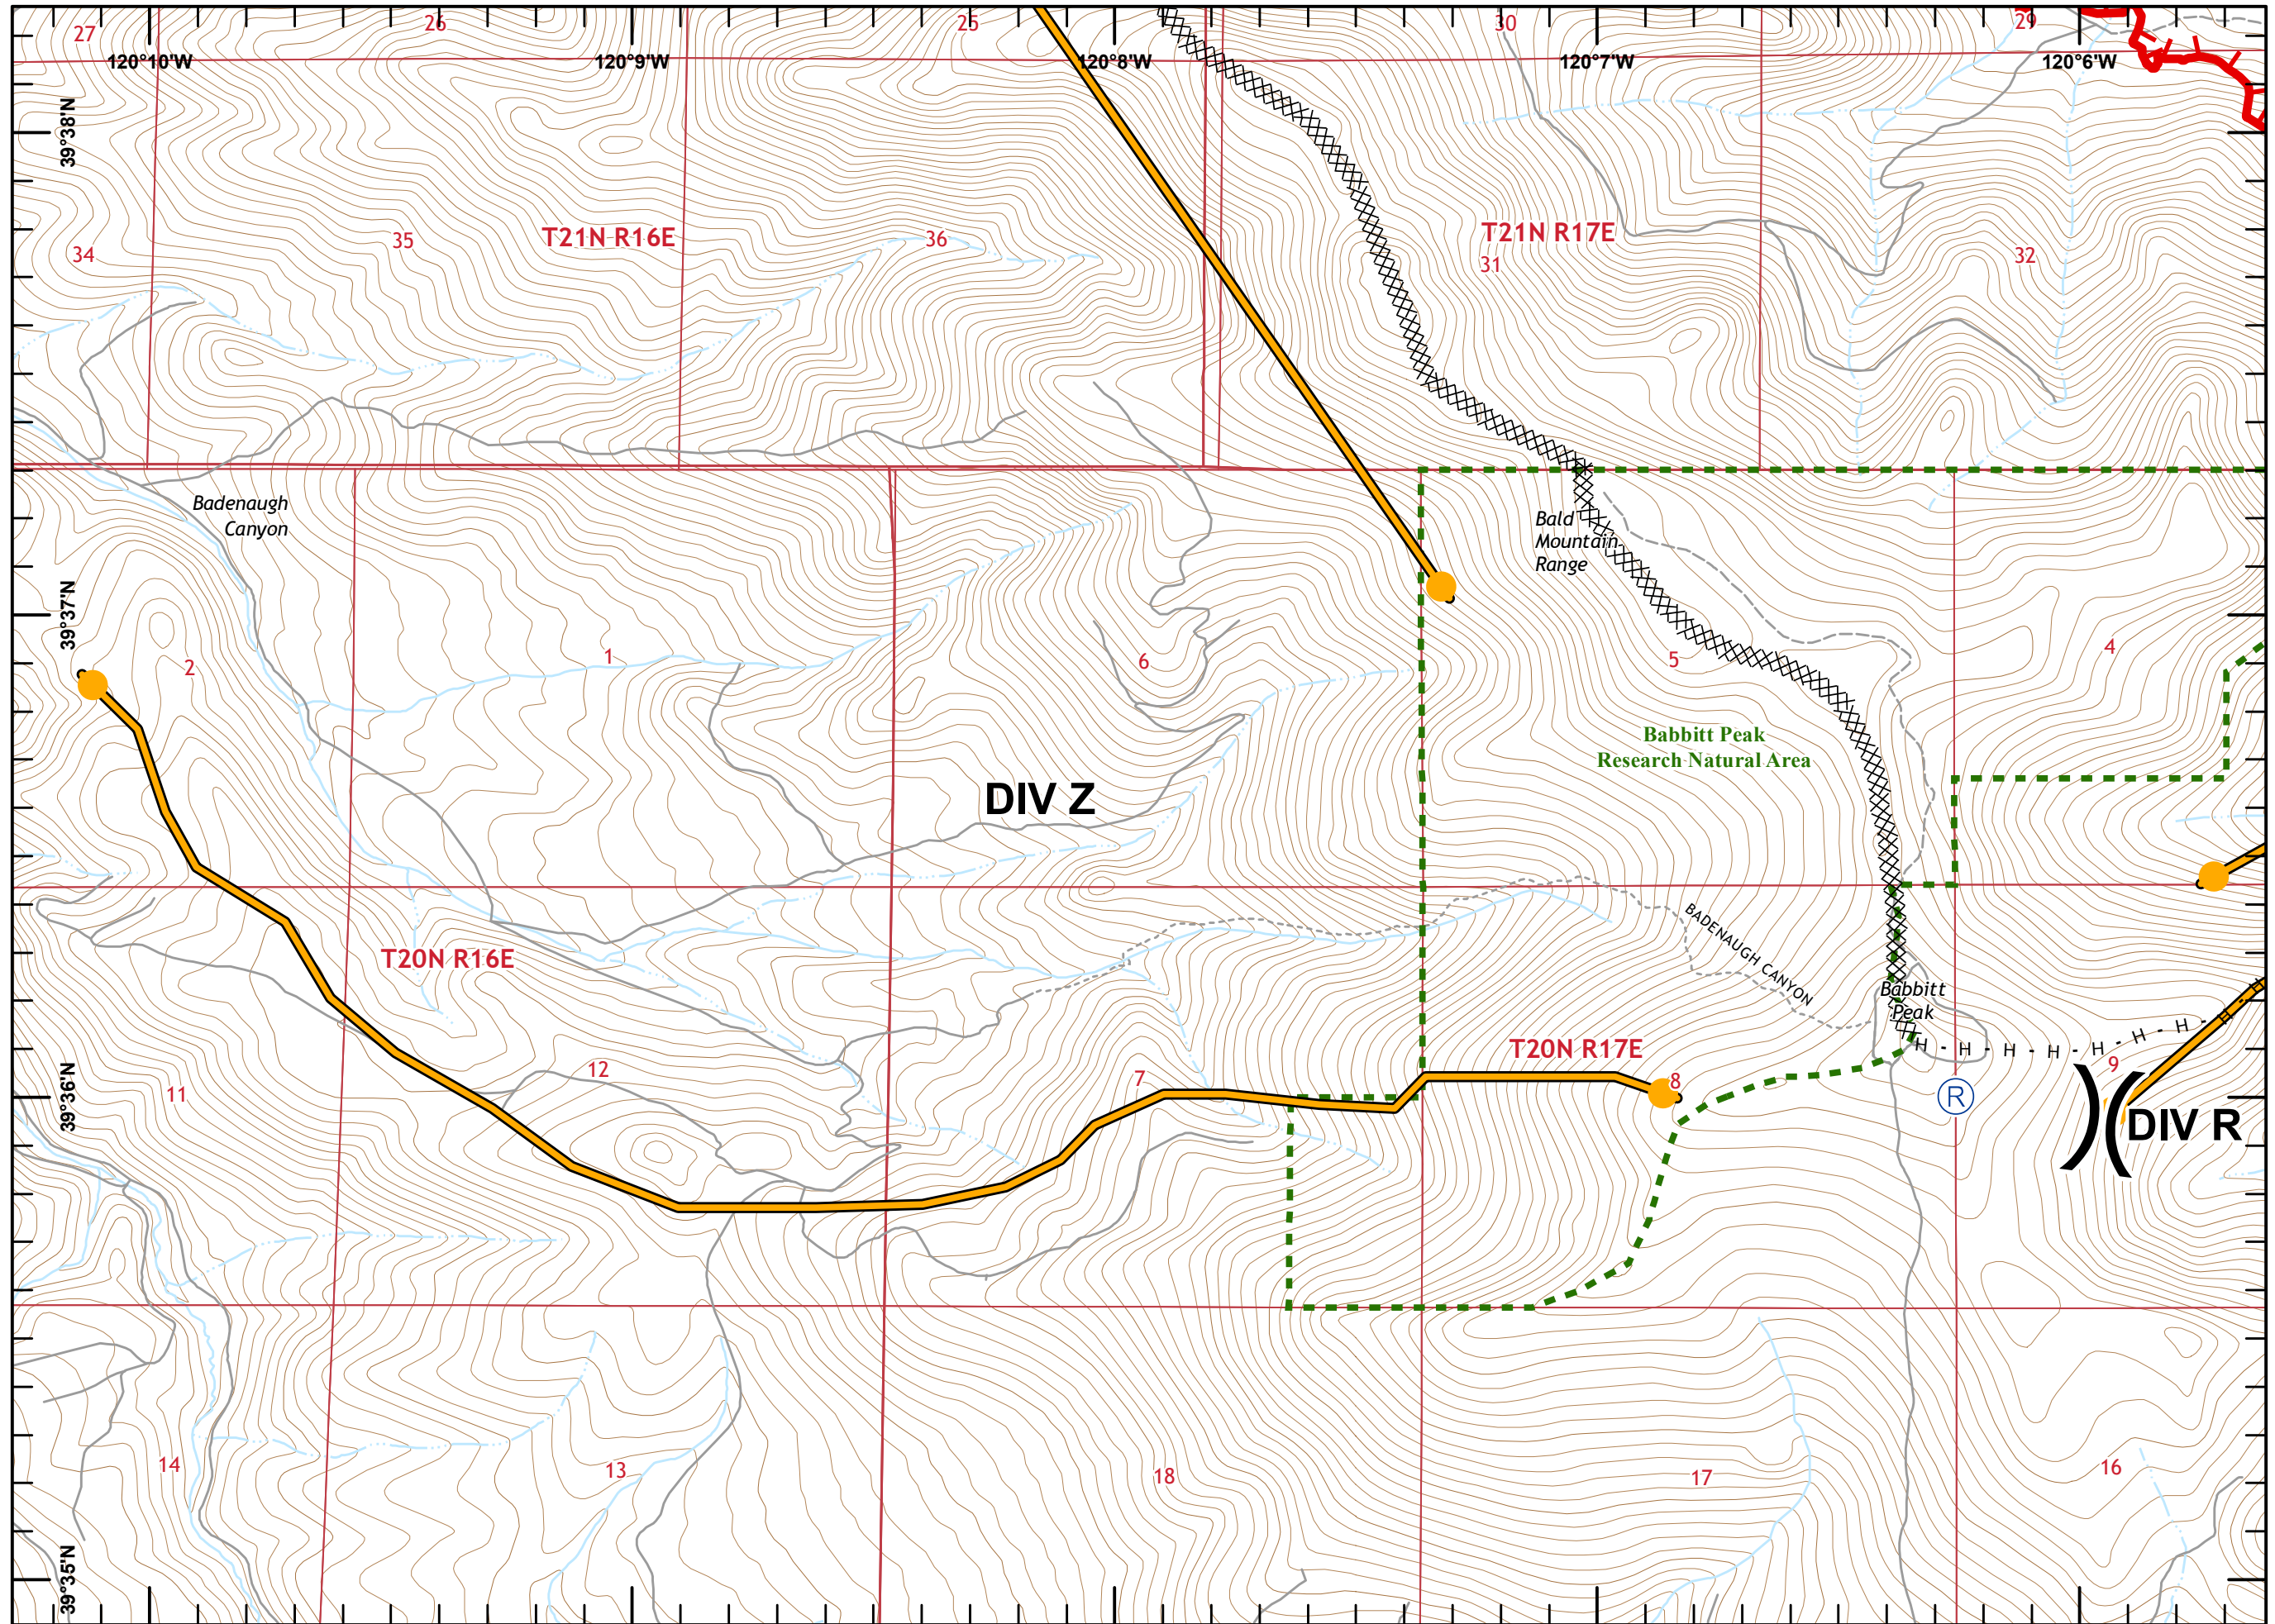

Loyalton Fire
CA-TNF-001600

Page 1 of 12

- Dip Site
- Drop Point
- Fence - Cut/Damaged
- Division Break

- Uncontrolled Fire Edge
- Contained Line
- Completed Dozer Line
- H - H Completed Hand Line
- R - R Road as Completed Line

Miles

- ✕ Closure
- Drop Point
- Contained Line
- XXXXX Completed Dozer Line
- R - R Road as Completed Line

Miles

- Drop Point
- ⎵ Division Break
- ▬ Uncontrolled Fire Edge
- ▬ Contained Line
- XXXXX Completed Dozer Line
- R - R Road as Completed Line

Miles

Loyalton Fire
CA-TNF-001600

Page 11 of 12

Ⓡ Repeater

) Division Break

┌ Uncontrolled Fire Edge

XXXXX Completed Dozer Line

H - H Completed Hand Line

● Management Action Point

▤ Babbitt Peak RNA

Miles

- Camp
- Dip Site
- Division Break
- Uncontrolled Fire Edge
- Completed Dozer Line
- Completed Hand Line
- Management Action Point

Miles