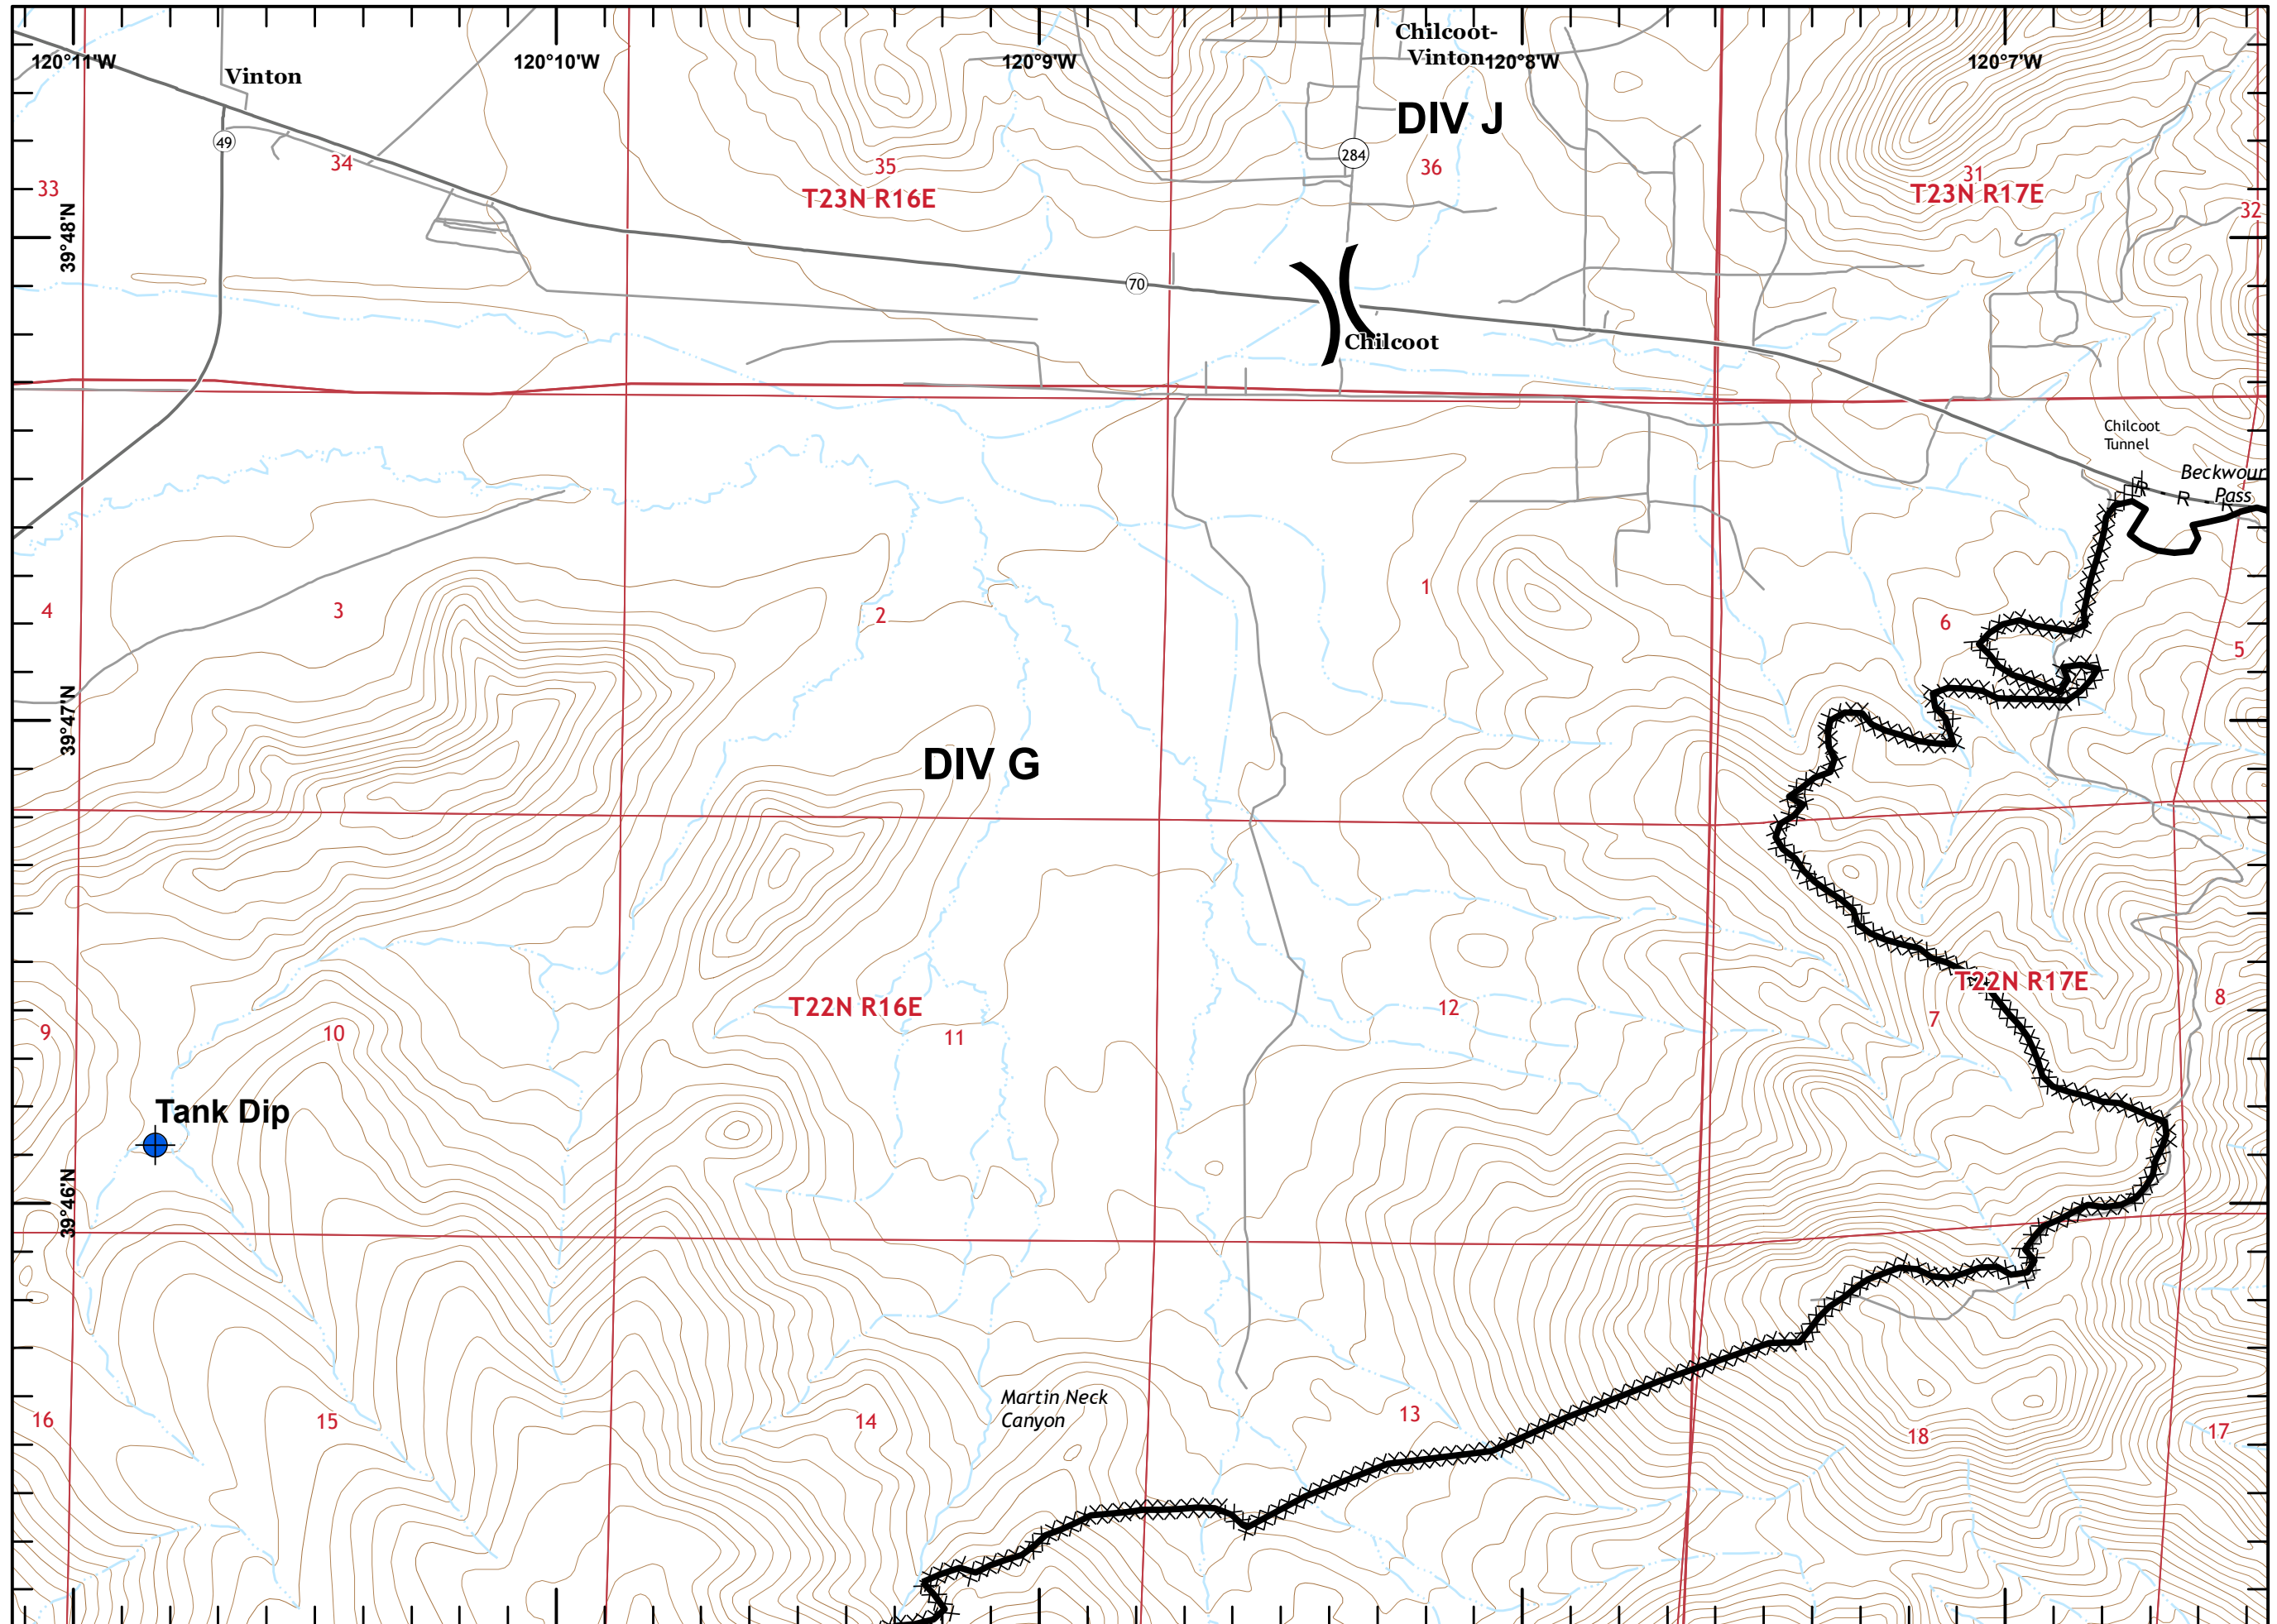

Loyalton Fire
CA-TNF-001600

Page 1 of 12

- Dip Site
- Drop Point
- Fence - Cut/Damaged
- Division Break

- Uncontrolled Fire Edge
- Contained Line
- Completed Dozer Line
- H - H Completed Hand Line
- R - R Road as Completed Line

Miles

- Drop Point
- ⊗ Fence - Cut/Damaged
- ⎵ Division Break
- Contained Line
- XXXXX Completed Dozer Line

Miles

 Dip Site

 Division Break

 Contained Line

 Completed Dozer Line

R - R Road as Completed Line

Miles

- Drop Point
-) Division Break
- Contained Line
- XXXXX Completed Dozer Line
- R - R Road as Completed Line

Miles

Loyalton Fire
CA-TNF-001600

Page 5 of 12

- Contained Line
- XXXXX Completed Dozer Line
- R - R Road as Completed Line

Miles

- ✕ Closure
- Drop Point
- Contained Line
- XXXXX Completed Dozer Line
- R - R Road as Completed Line

Miles

- Drop Point
- ⎵ Division Break
- ▬ Uncontrolled Fire Edge
- ▬ Contained Line
- XXXXX Completed Dozer Line
- R - R Road as Completed Line