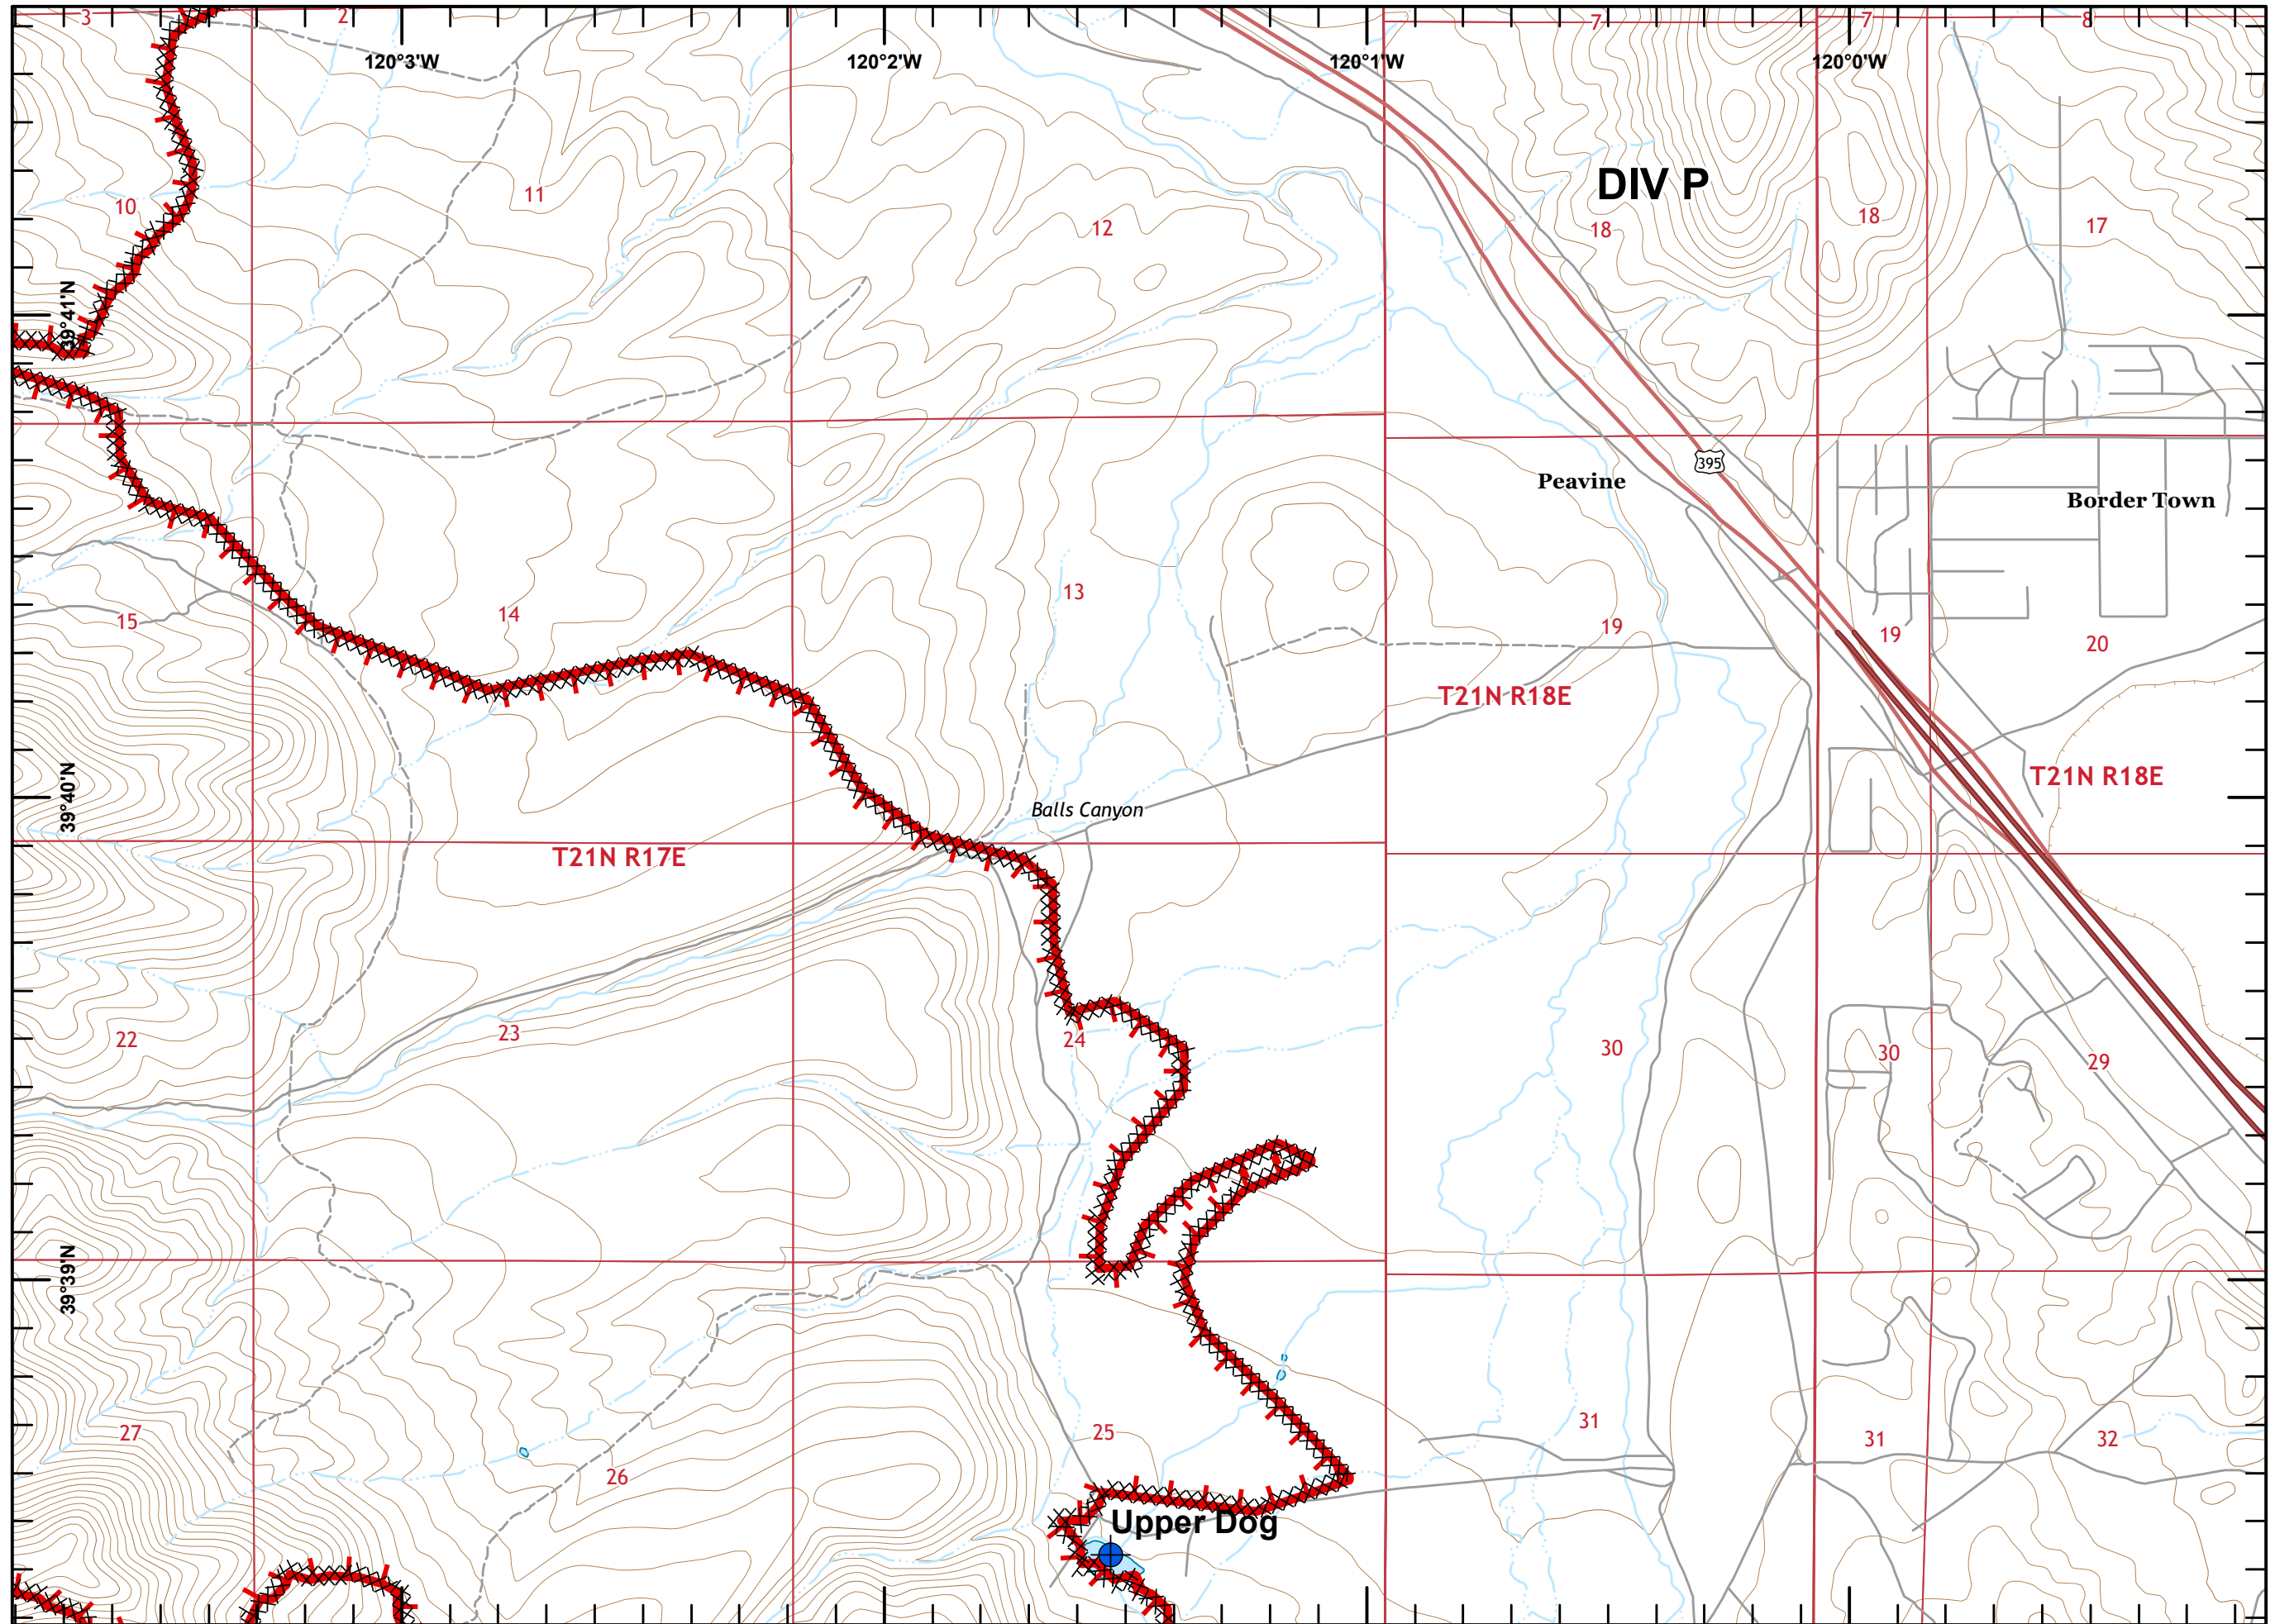

Loyalton Fire
CA-TNF-001600

Page 1 of 12

- Dip Site
- Drop Point
- Fence - Cut/Damaged
- Division Break

- Uncontrolled Fire Edge
- Contained Line
- Completed Dozer Line
- H - H Completed Hand Line
- R - R Road as Completed Line

Miles

- Drop Point
-) Division Break
- Contained Line
- XXXXX Completed Dozer Line
- R - R Road as Completed Line

Miles

Loyalton Fire
CA-TNF-001600

Page 5 of 12

- Contained Line
- XXXXX Completed Dozer Line
- R - R Road as Completed Line

Miles

- ✕ Closure
- Drop Point
- Contained Line
- XXXXX Completed Dozer Line
- R - R Road as Completed Line

Miles

- Drop Point
- ⎵ Division Break
- ▬ Uncontrolled Fire Edge
- ▬ Contained Line
- XXXXX Completed Dozer Line
- R - R Road as Completed Line

Miles

- Dip Site
- Uncontrolled Fire Edge
- Completed Dozer Line

Miles

- Dip Site
- Drop Point
- Division Break
- Uncontrolled Fire Edge
- Completed Dozer Line
- Planned Secondary Line
- Management Action Point