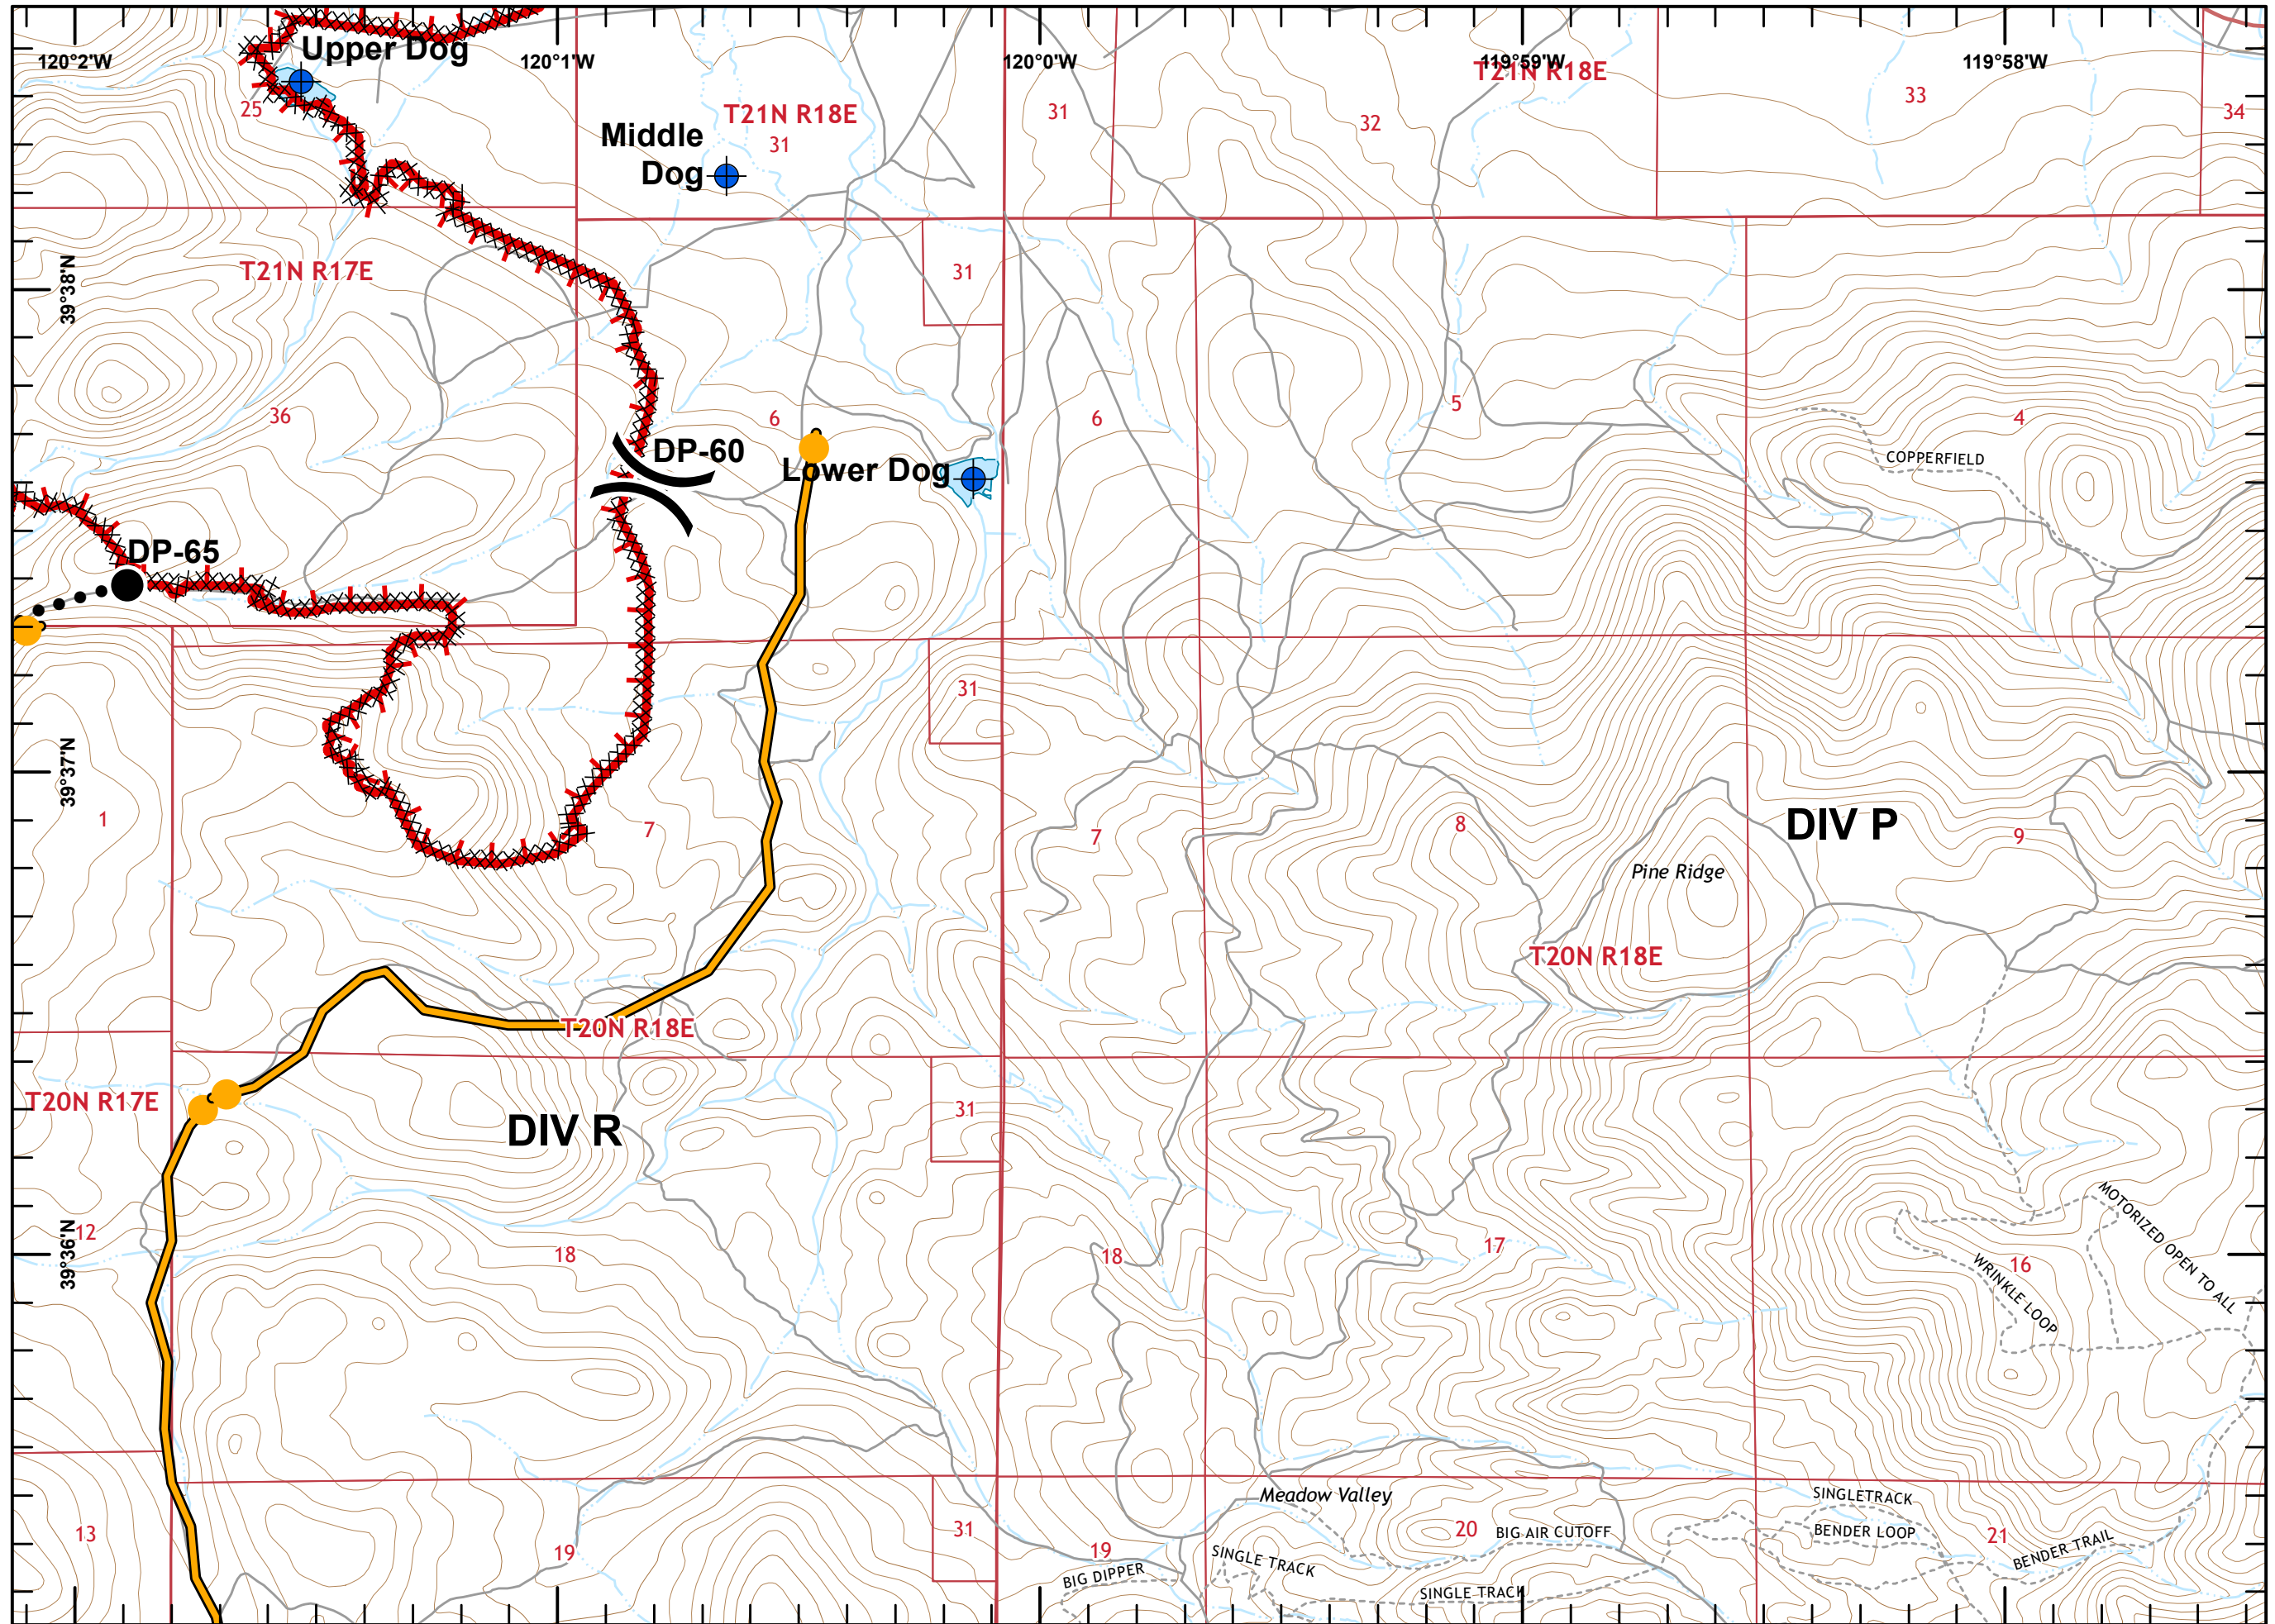

- Dip Site
- Drop Point
- Division Break
- Uncontrolled Fire Edge
- Completed Dozer Line
- Planned Secondary Line
- Management Action Point

Miles