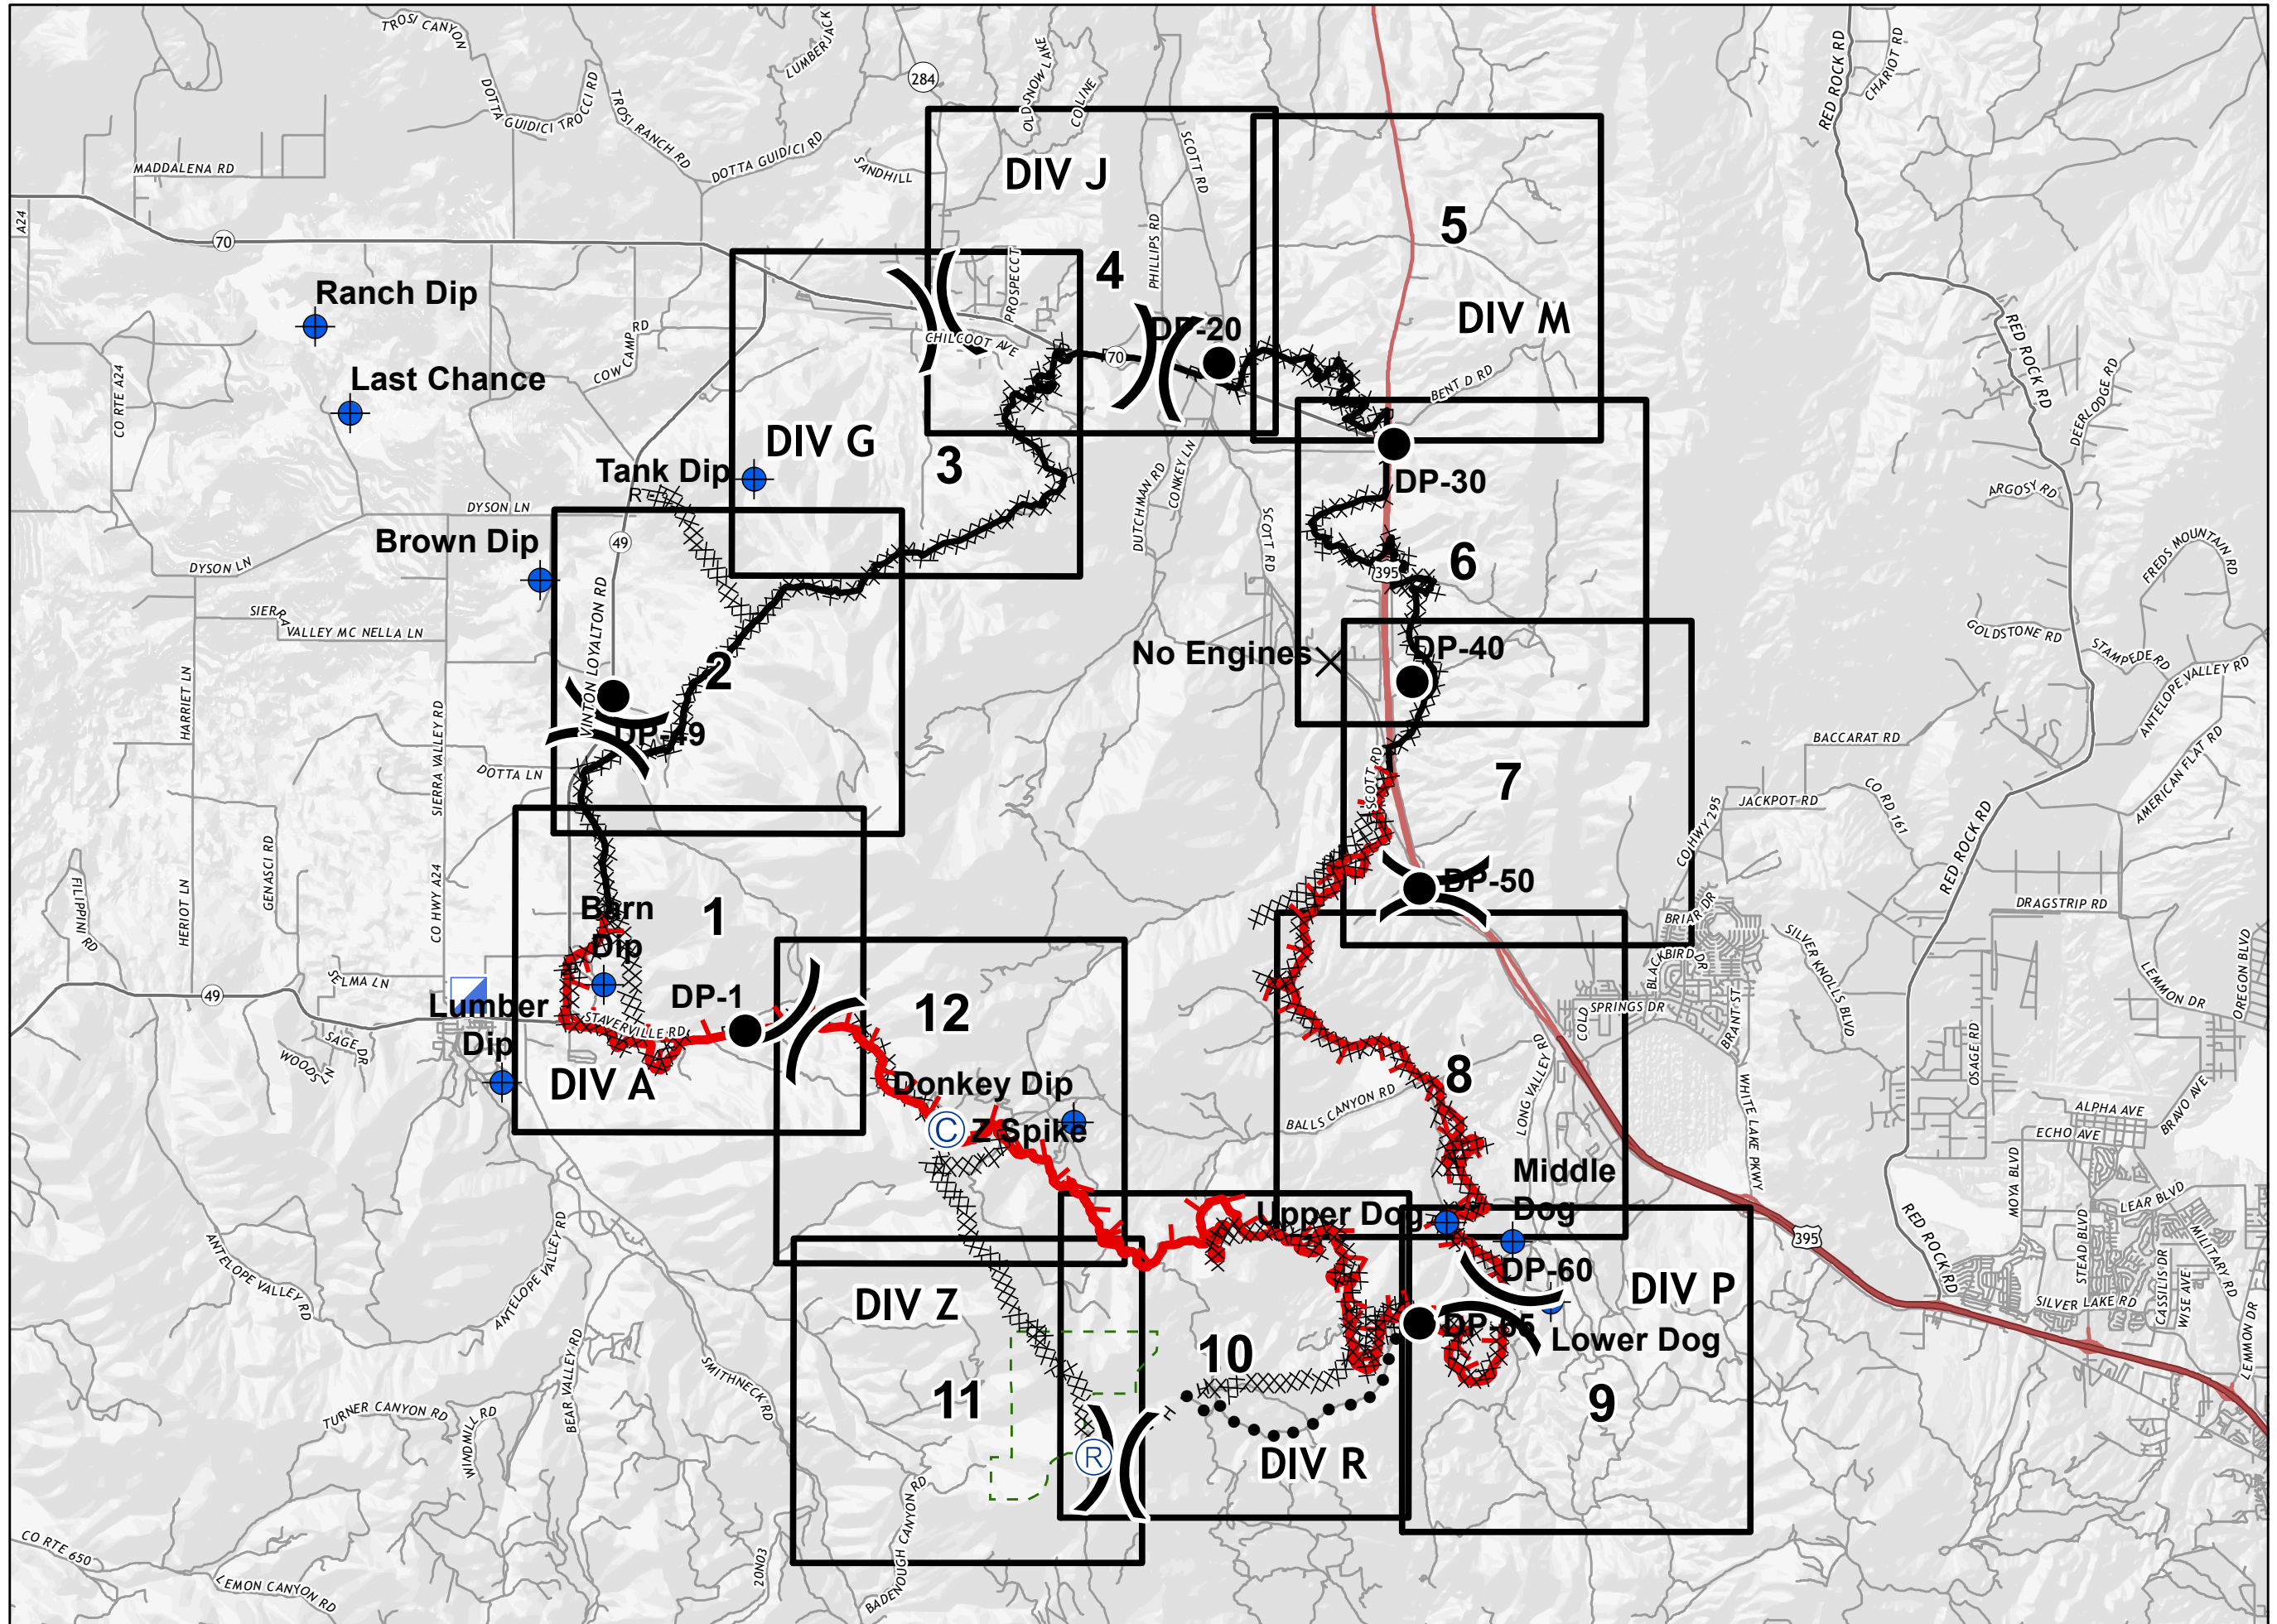

Loyalton Fire
CA-TNF-001600
08/19/2020 Night

- Camp
- Closure
- Dip Site
- Drop Point
- Incident Command Post
- Repeater
- Division Break

- Uncontrolled Fire Edge
- Contained Line
- Completed Dozer Line
- H - H Completed Hand Line
- R - R Road as Completed Line
- Planned Secondary Line
- Babbitt Peak RNA

Loyalton Fire
CA-TNF-001600

Page 1 of 12

- Dip Site
- Drop Point
- Fence - Cut/Damaged
- Division Break

- Uncontrolled Fire Edge
- Contained Line
- Completed Dozer Line
- H - H Completed Hand Line
- R - R Road as Completed Line

Miles

- Drop Point
- ⊗ Fence - Cut/Damaged
- ⎵ Division Break
- Contained Line
- XXXXX Completed Dozer Line

Miles

 Dip Site

 Division Break

 Contained Line

 Completed Dozer Line

R - R Road as Completed Line

Miles

- ✕ Closure
- Drop Point
- Contained Line
- XXXXX Completed Dozer Line
- R - R Road as Completed Line

Miles

- Drop Point
- ⎵ Division Break
- ▬ Uncontrolled Fire Edge
- ▬ Contained Line
- XXXXX Completed Dozer Line
- R - R Road as Completed Line