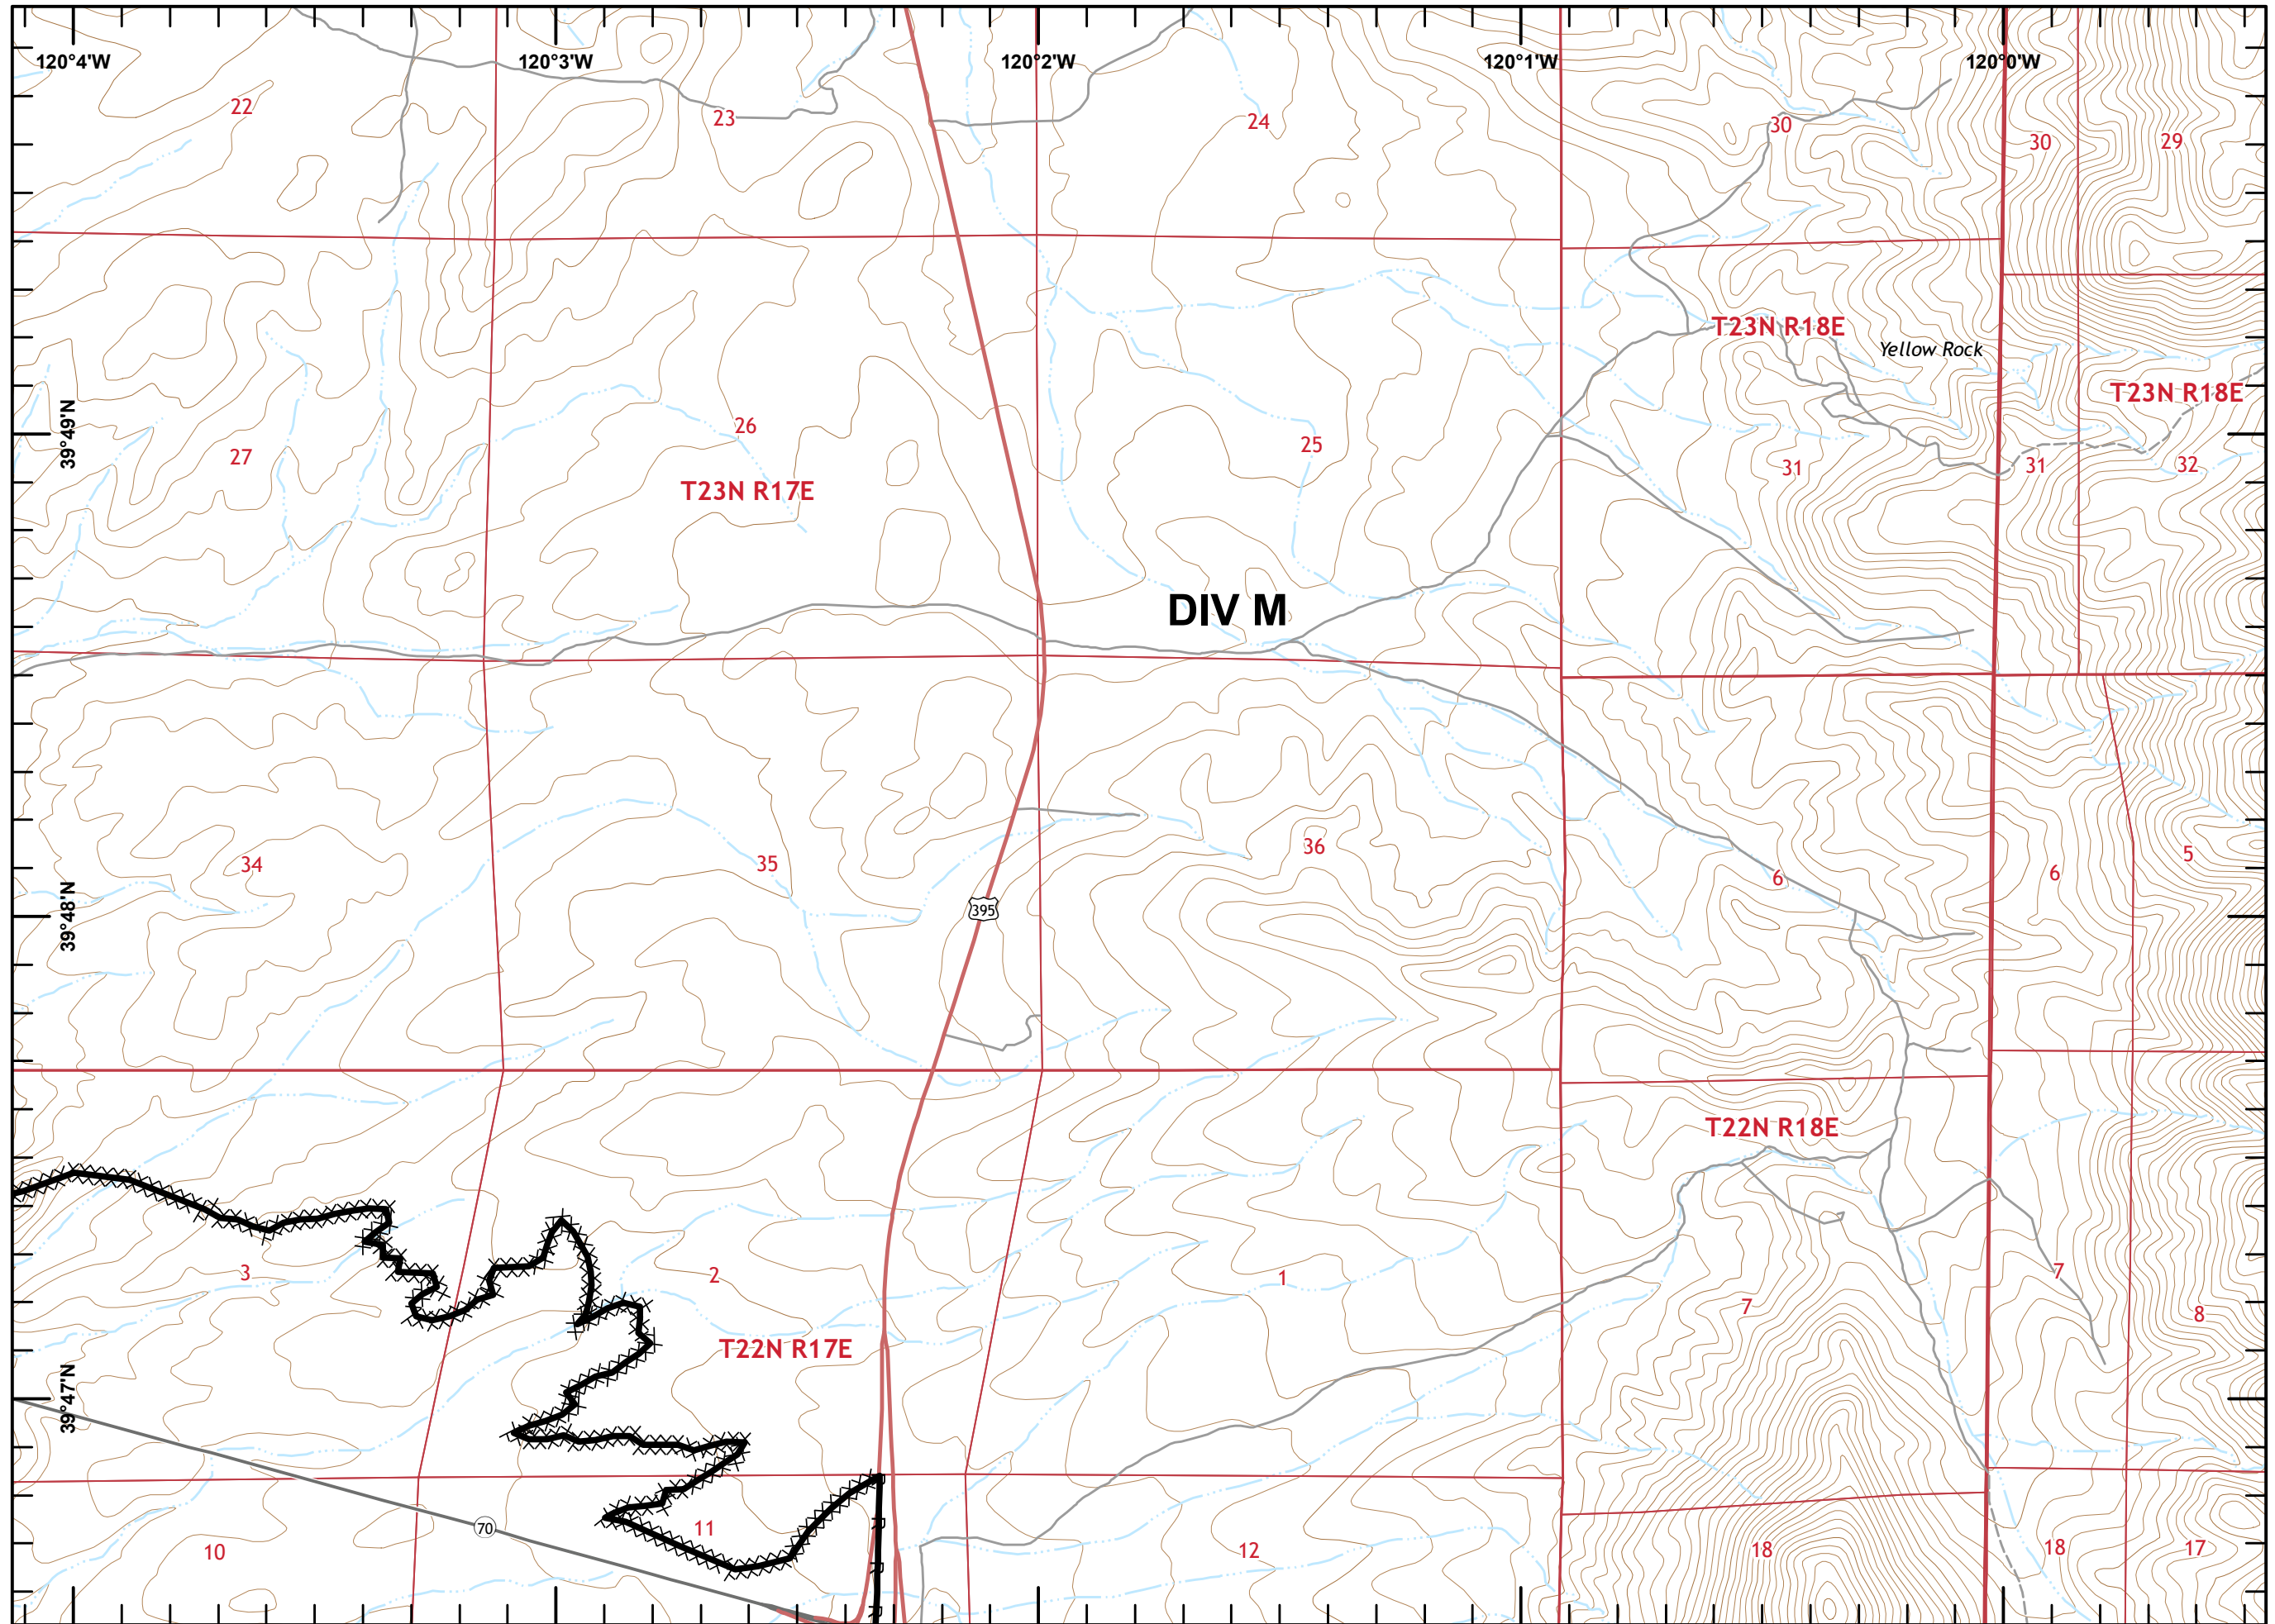

Loyalton Fire
CA-TNF-001600

Page 1 of 12

- Dip Site
- Drop Point
- Fence - Cut/Damaged
- Division Break

- Uncontrolled Fire Edge
- Contained Line
- Completed Dozer Line
- H - H Completed Hand Line
- R - R Road as Completed Line

Miles

- Drop Point
- ⊗ Fence - Cut/Damaged
- ⎵ Division Break
- Contained Line
- XXXXX Completed Dozer Line

Miles

 Dip Site

 Division Break

 Contained Line

 Completed Dozer Line

R - R Road as Completed Line

Miles

- Drop Point
-) Division Break
- Contained Line
- XXXXX Completed Dozer Line
- R - R Road as Completed Line

Miles

Loyalton Fire
CA-TNF-001600

Page 5 of 12

- Contained Line
- XXXXX Completed Dozer Line
- R - R Road as Completed Line

Miles

- ✕ Closure
- Drop Point
- Contained Line
- XXXXX Completed Dozer Line
- R - R Road as Completed Line

Miles

- Drop Point
- ⎵ Division Break
- ▬ Uncontrolled Fire Edge
- ▬ Contained Line
- XXXXX Completed Dozer Line
- R - R Road as Completed Line