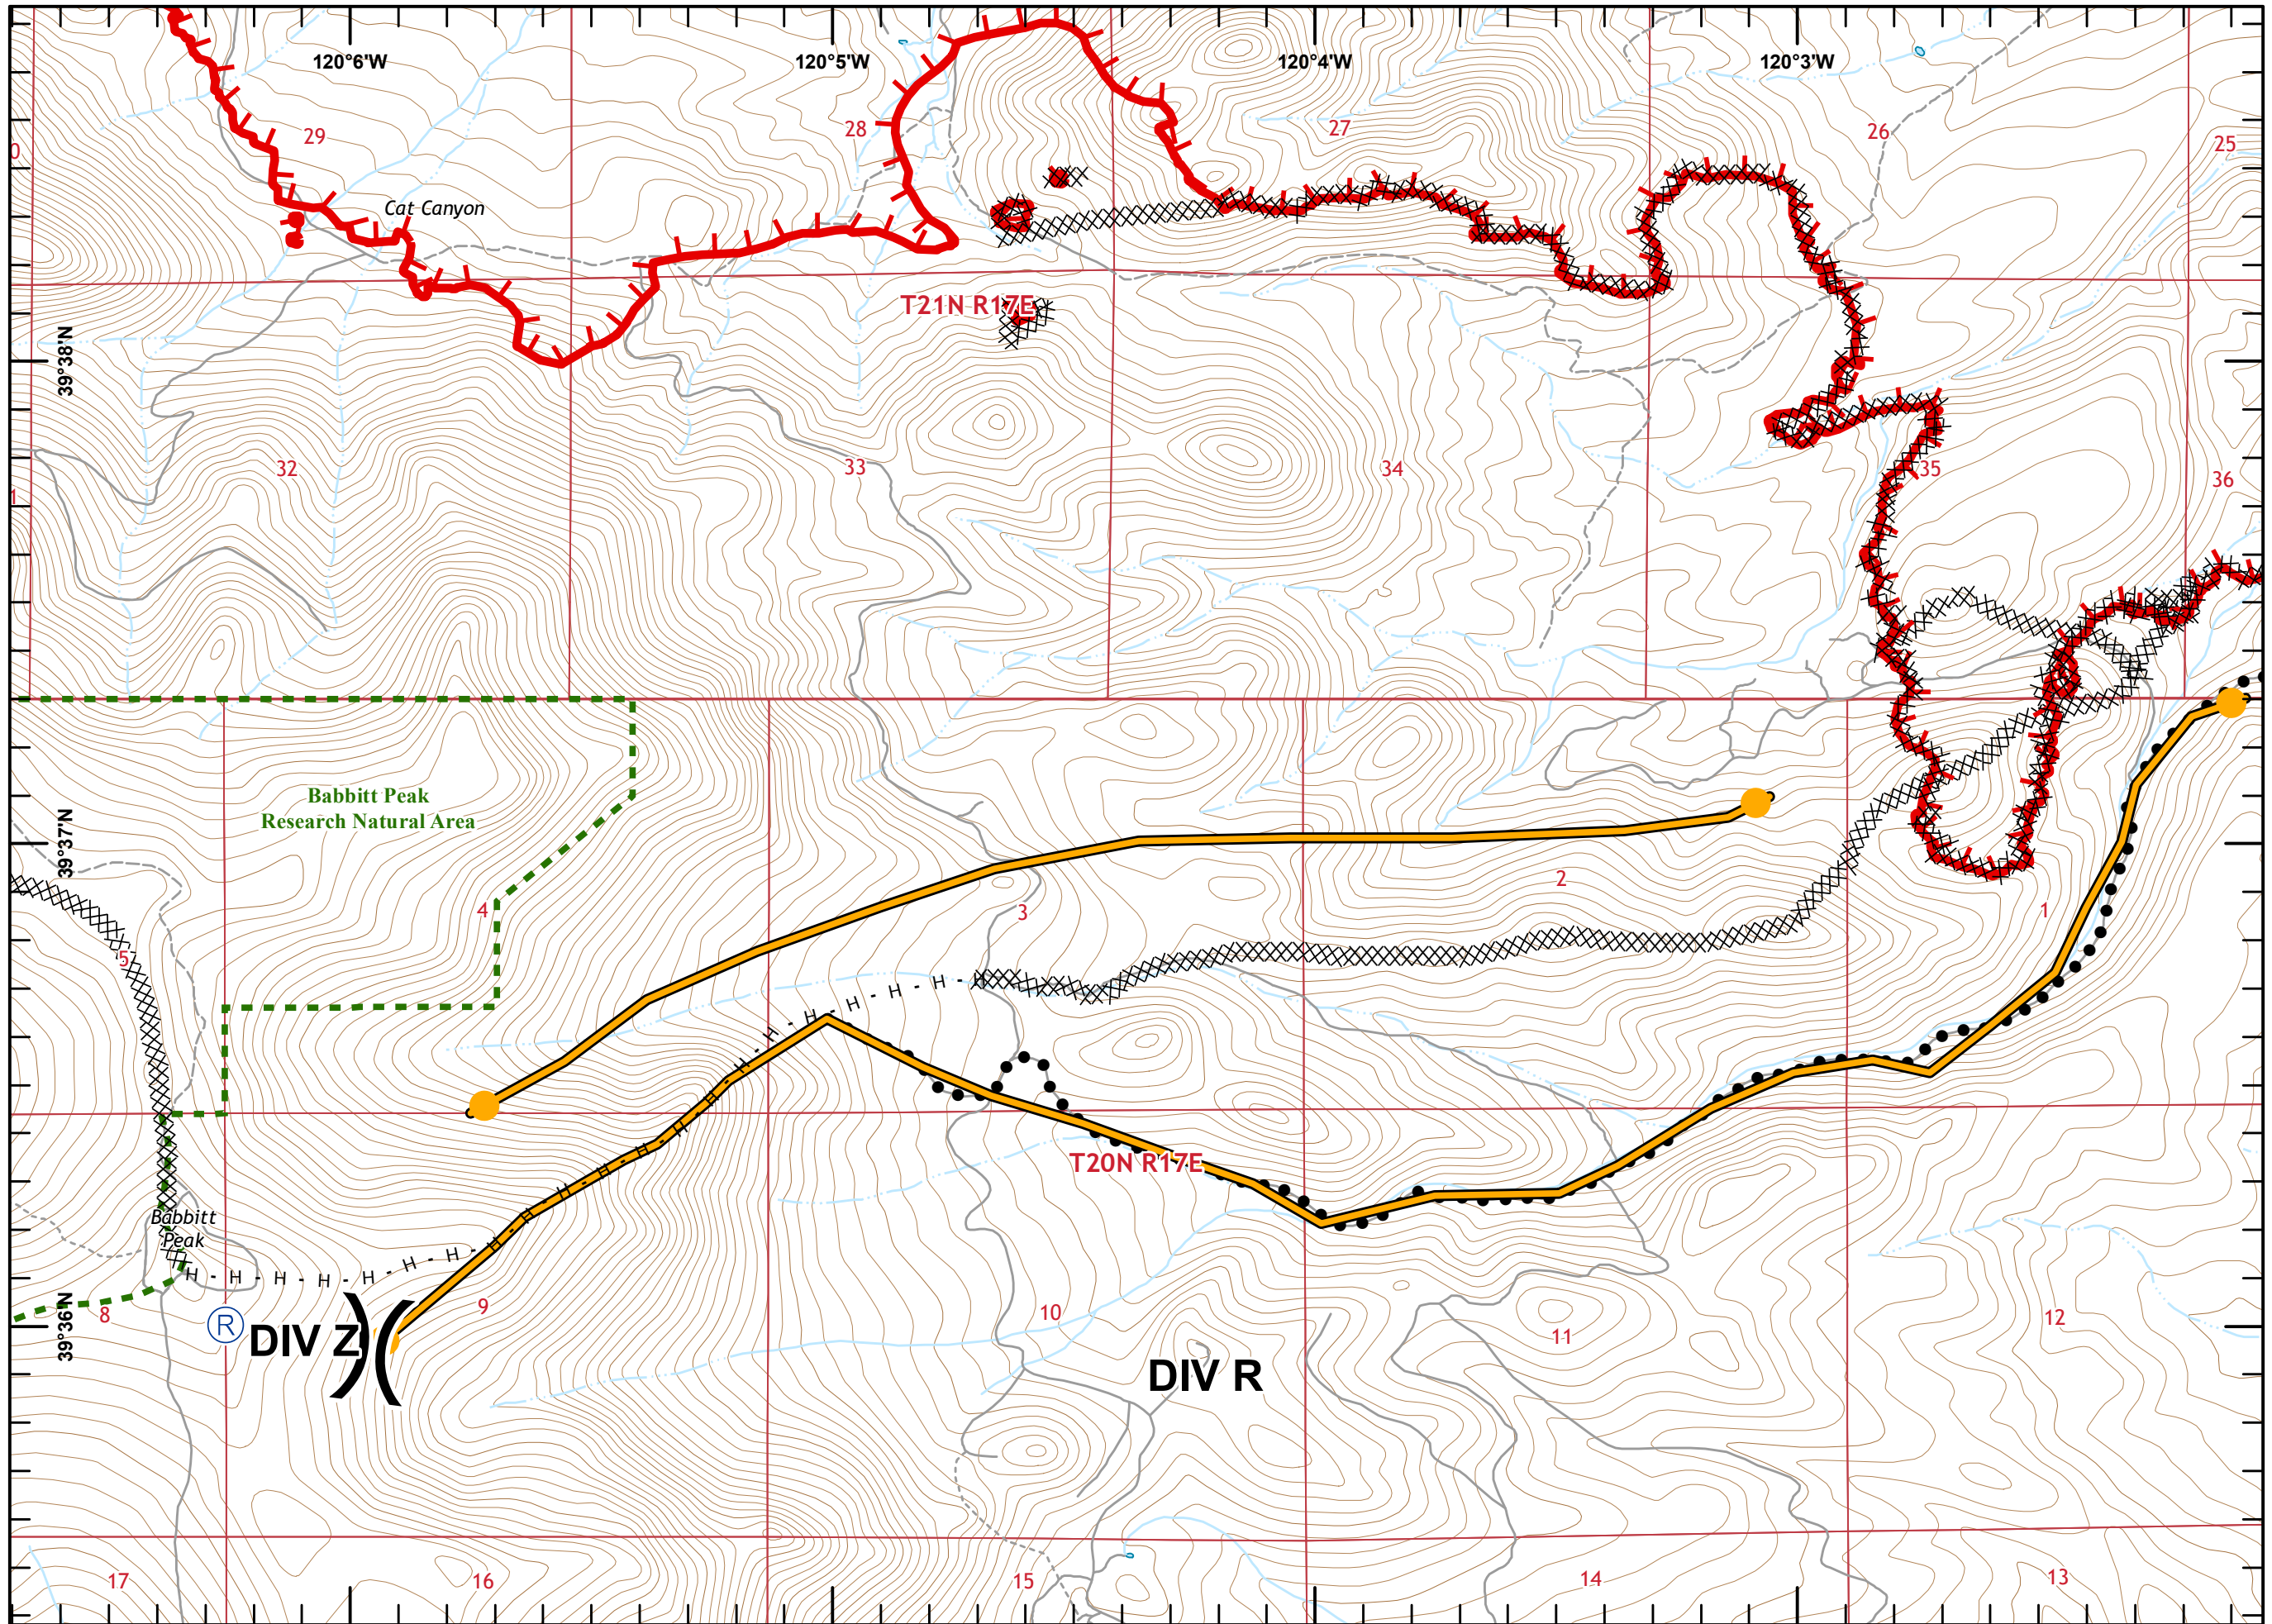

Loyalton Fire
CA-TNF-001600

Page 1 of 12

- Dip Site
- Drop Point
- Fence - Cut/Damaged
- Division Break

- Uncontrolled Fire Edge
- Contained Line
- Completed Dozer Line
- H - H Completed Hand Line
- R - R Road as Completed Line

Miles

- ✕ Closure
- Drop Point
- Contained Line
- XXXXX Completed Dozer Line
- R - R Road as Completed Line

Miles

- Drop Point
- ⎵ Division Break
- ▬ Uncontrolled Fire Edge
- ▬ Contained Line
- XXXXX Completed Dozer Line
- R - R Road as Completed Line

Miles

- Dip Site
- Uncontrolled Fire Edge
- Completed Dozer Line

Miles

- Dip Site
- Drop Point
- Division Break
- Uncontrolled Fire Edge
- Completed Dozer Line
- Planned Secondary Line
- Management Action Point

Miles

Loyalton Fire
CA-TNF-001600

Page 10 of 12

- Ⓡ Repeater
-)) Division Break

- ┌ Uncontrolled Fire Edge
- XXXXX Completed Dozer Line
- H · H Completed Hand Line
- ● ● Planned Secondary Line
- Management Action Point
- ┌ Babbitt Peak RNA