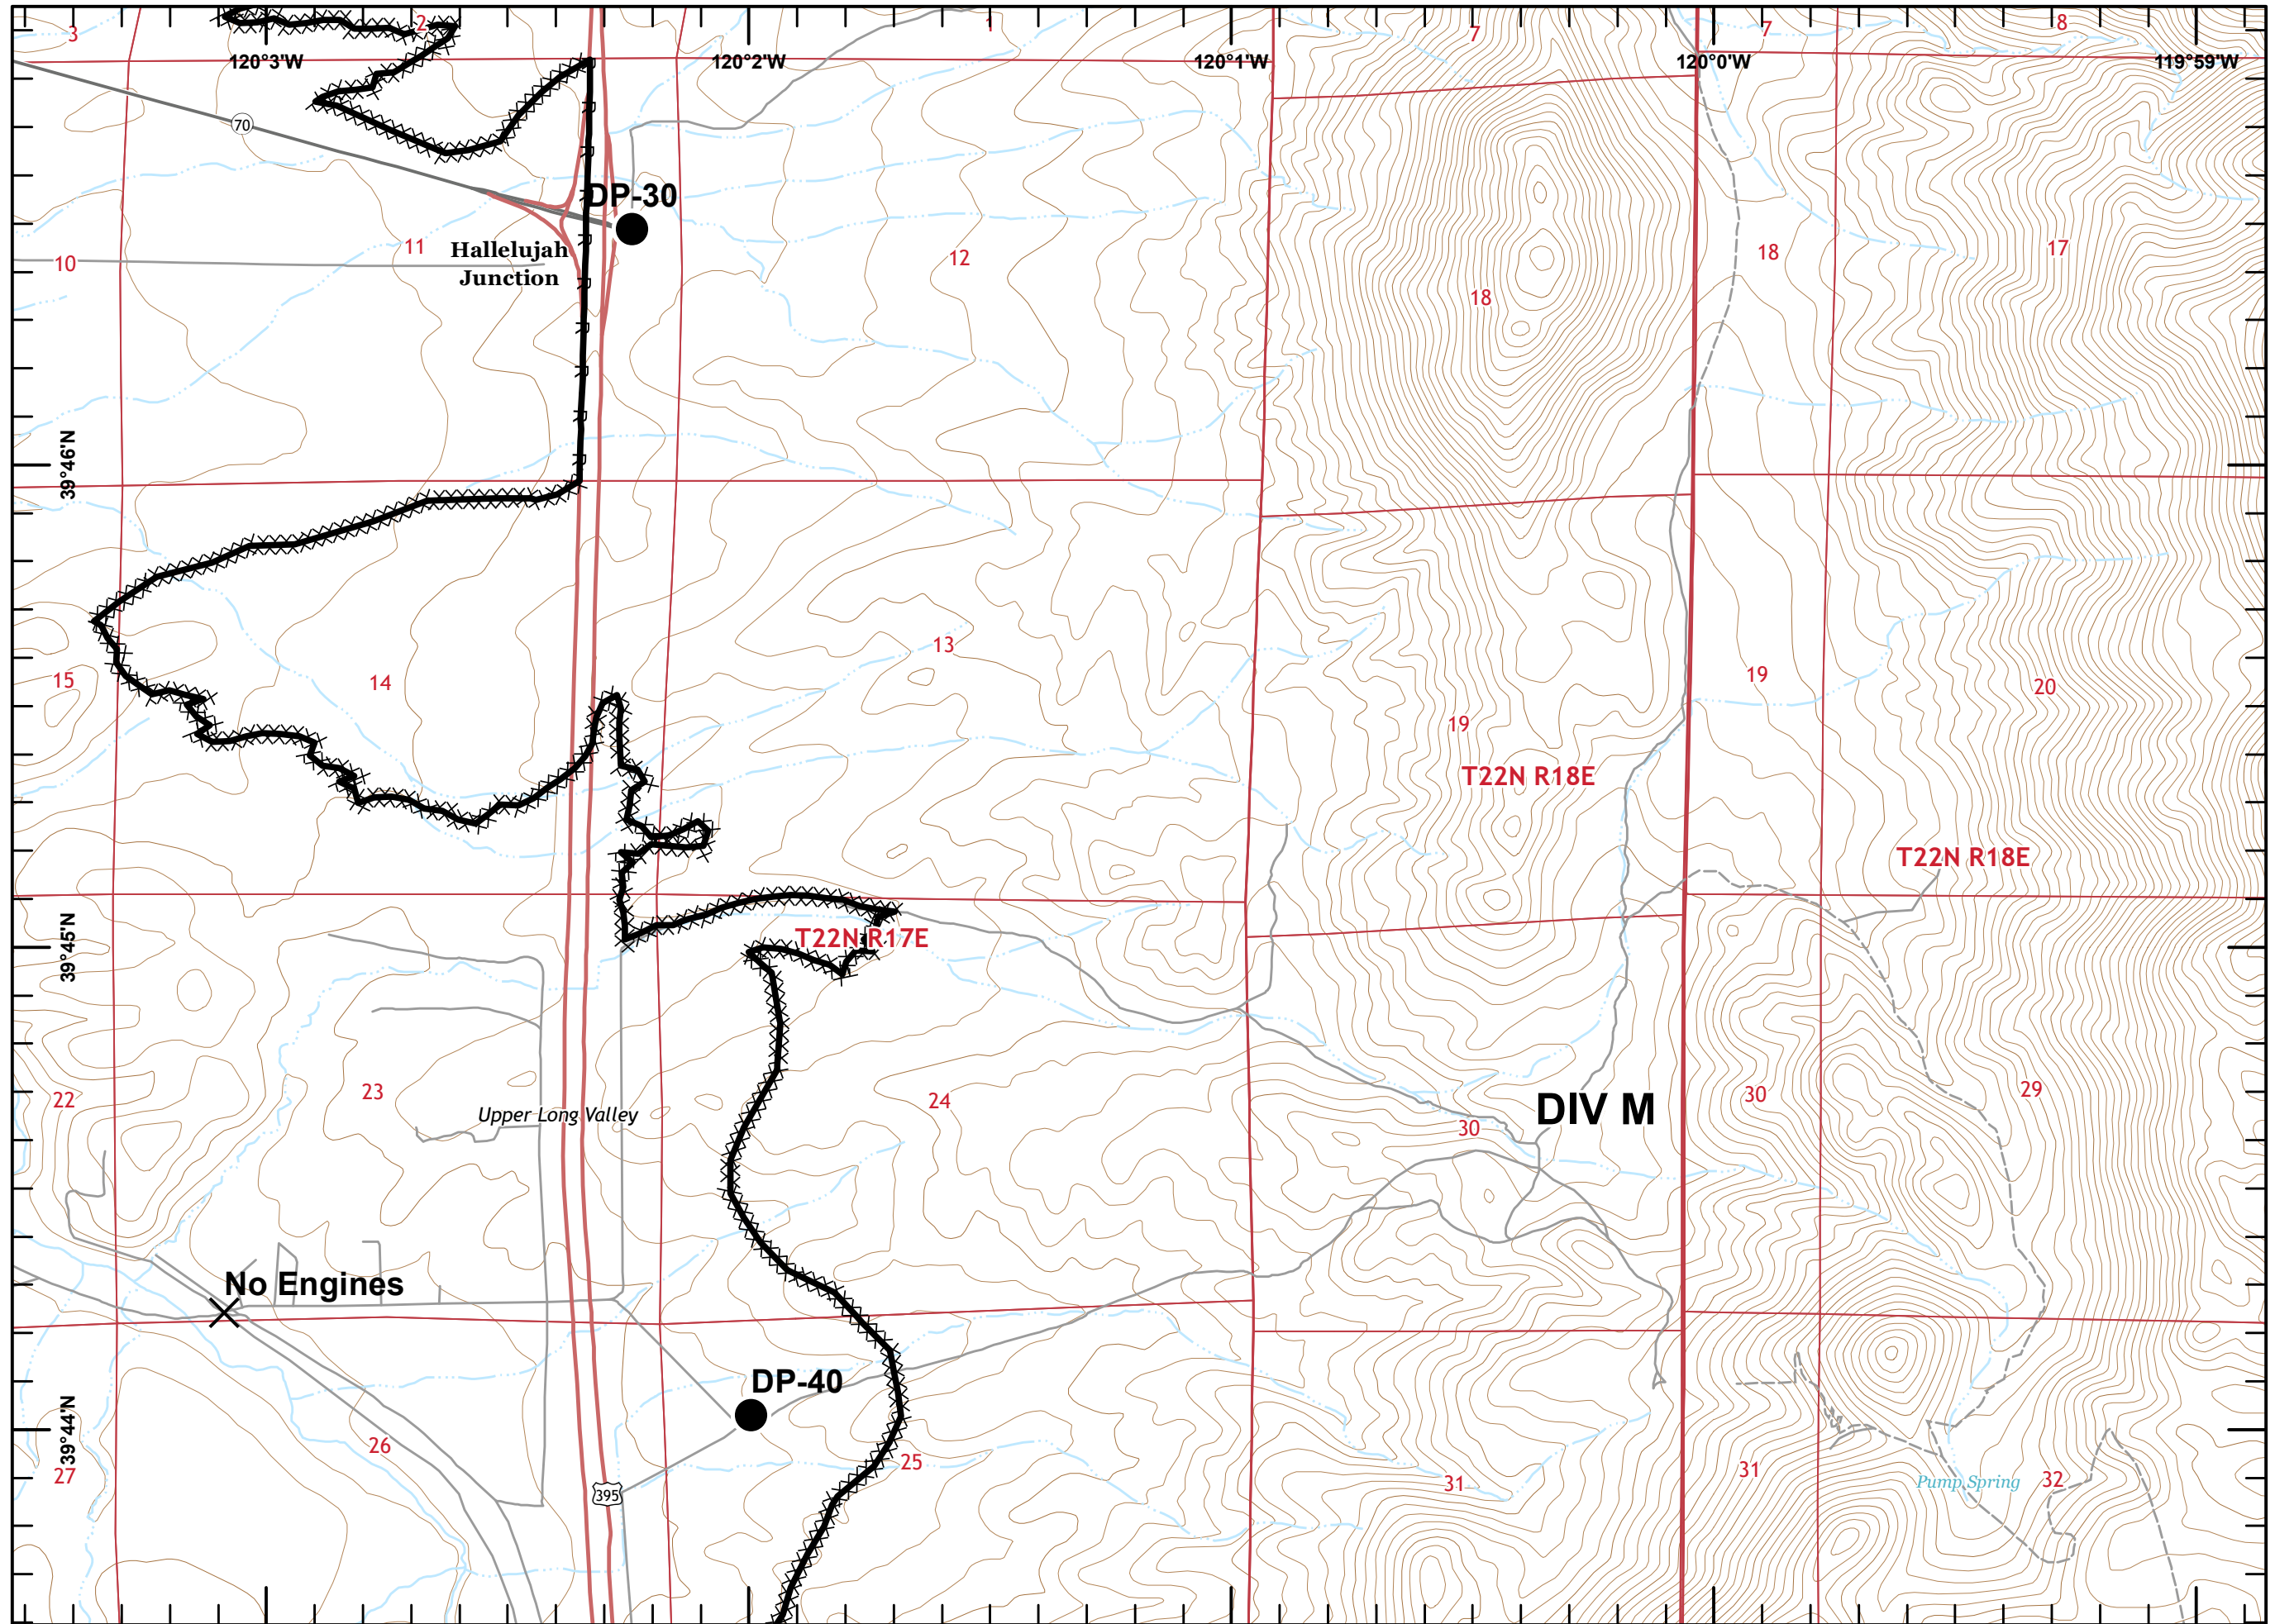

Loyalton Fire
CA-TNF-001600

Page 1 of 12

- Dip Site
- Drop Point
- Fence - Cut/Damaged
- Division Break

- Uncontrolled Fire Edge
- Contained Line
- Completed Dozer Line
- H - H Completed Hand Line
- R - R Road as Completed Line

Miles

- Drop Point
-) Division Break
- Contained Line
- XXXXX Completed Dozer Line
- R - R Road as Completed Line

Miles

Loyalton Fire
CA-TNF-001600

Page 5 of 12

- Contained Line
- XXXXX Completed Dozer Line
- R - R Road as Completed Line

Miles

- ✕ Closure
- Drop Point
- Contained Line
- XXXXX Completed Dozer Line
- R - R Road as Completed Line

Miles

- Drop Point
- ⎵ Division Break
- ▬ Uncontrolled Fire Edge
- ▬ Contained Line
- XXXXX Completed Dozer Line
- R - R Road as Completed Line

Miles

- Dip Site
- Uncontrolled Fire Edge
- Completed Dozer Line

Miles

- Dip Site
- Drop Point
- Division Break
- Uncontrolled Fire Edge
- Completed Dozer Line
- Planned Secondary Line
- Management Action Point