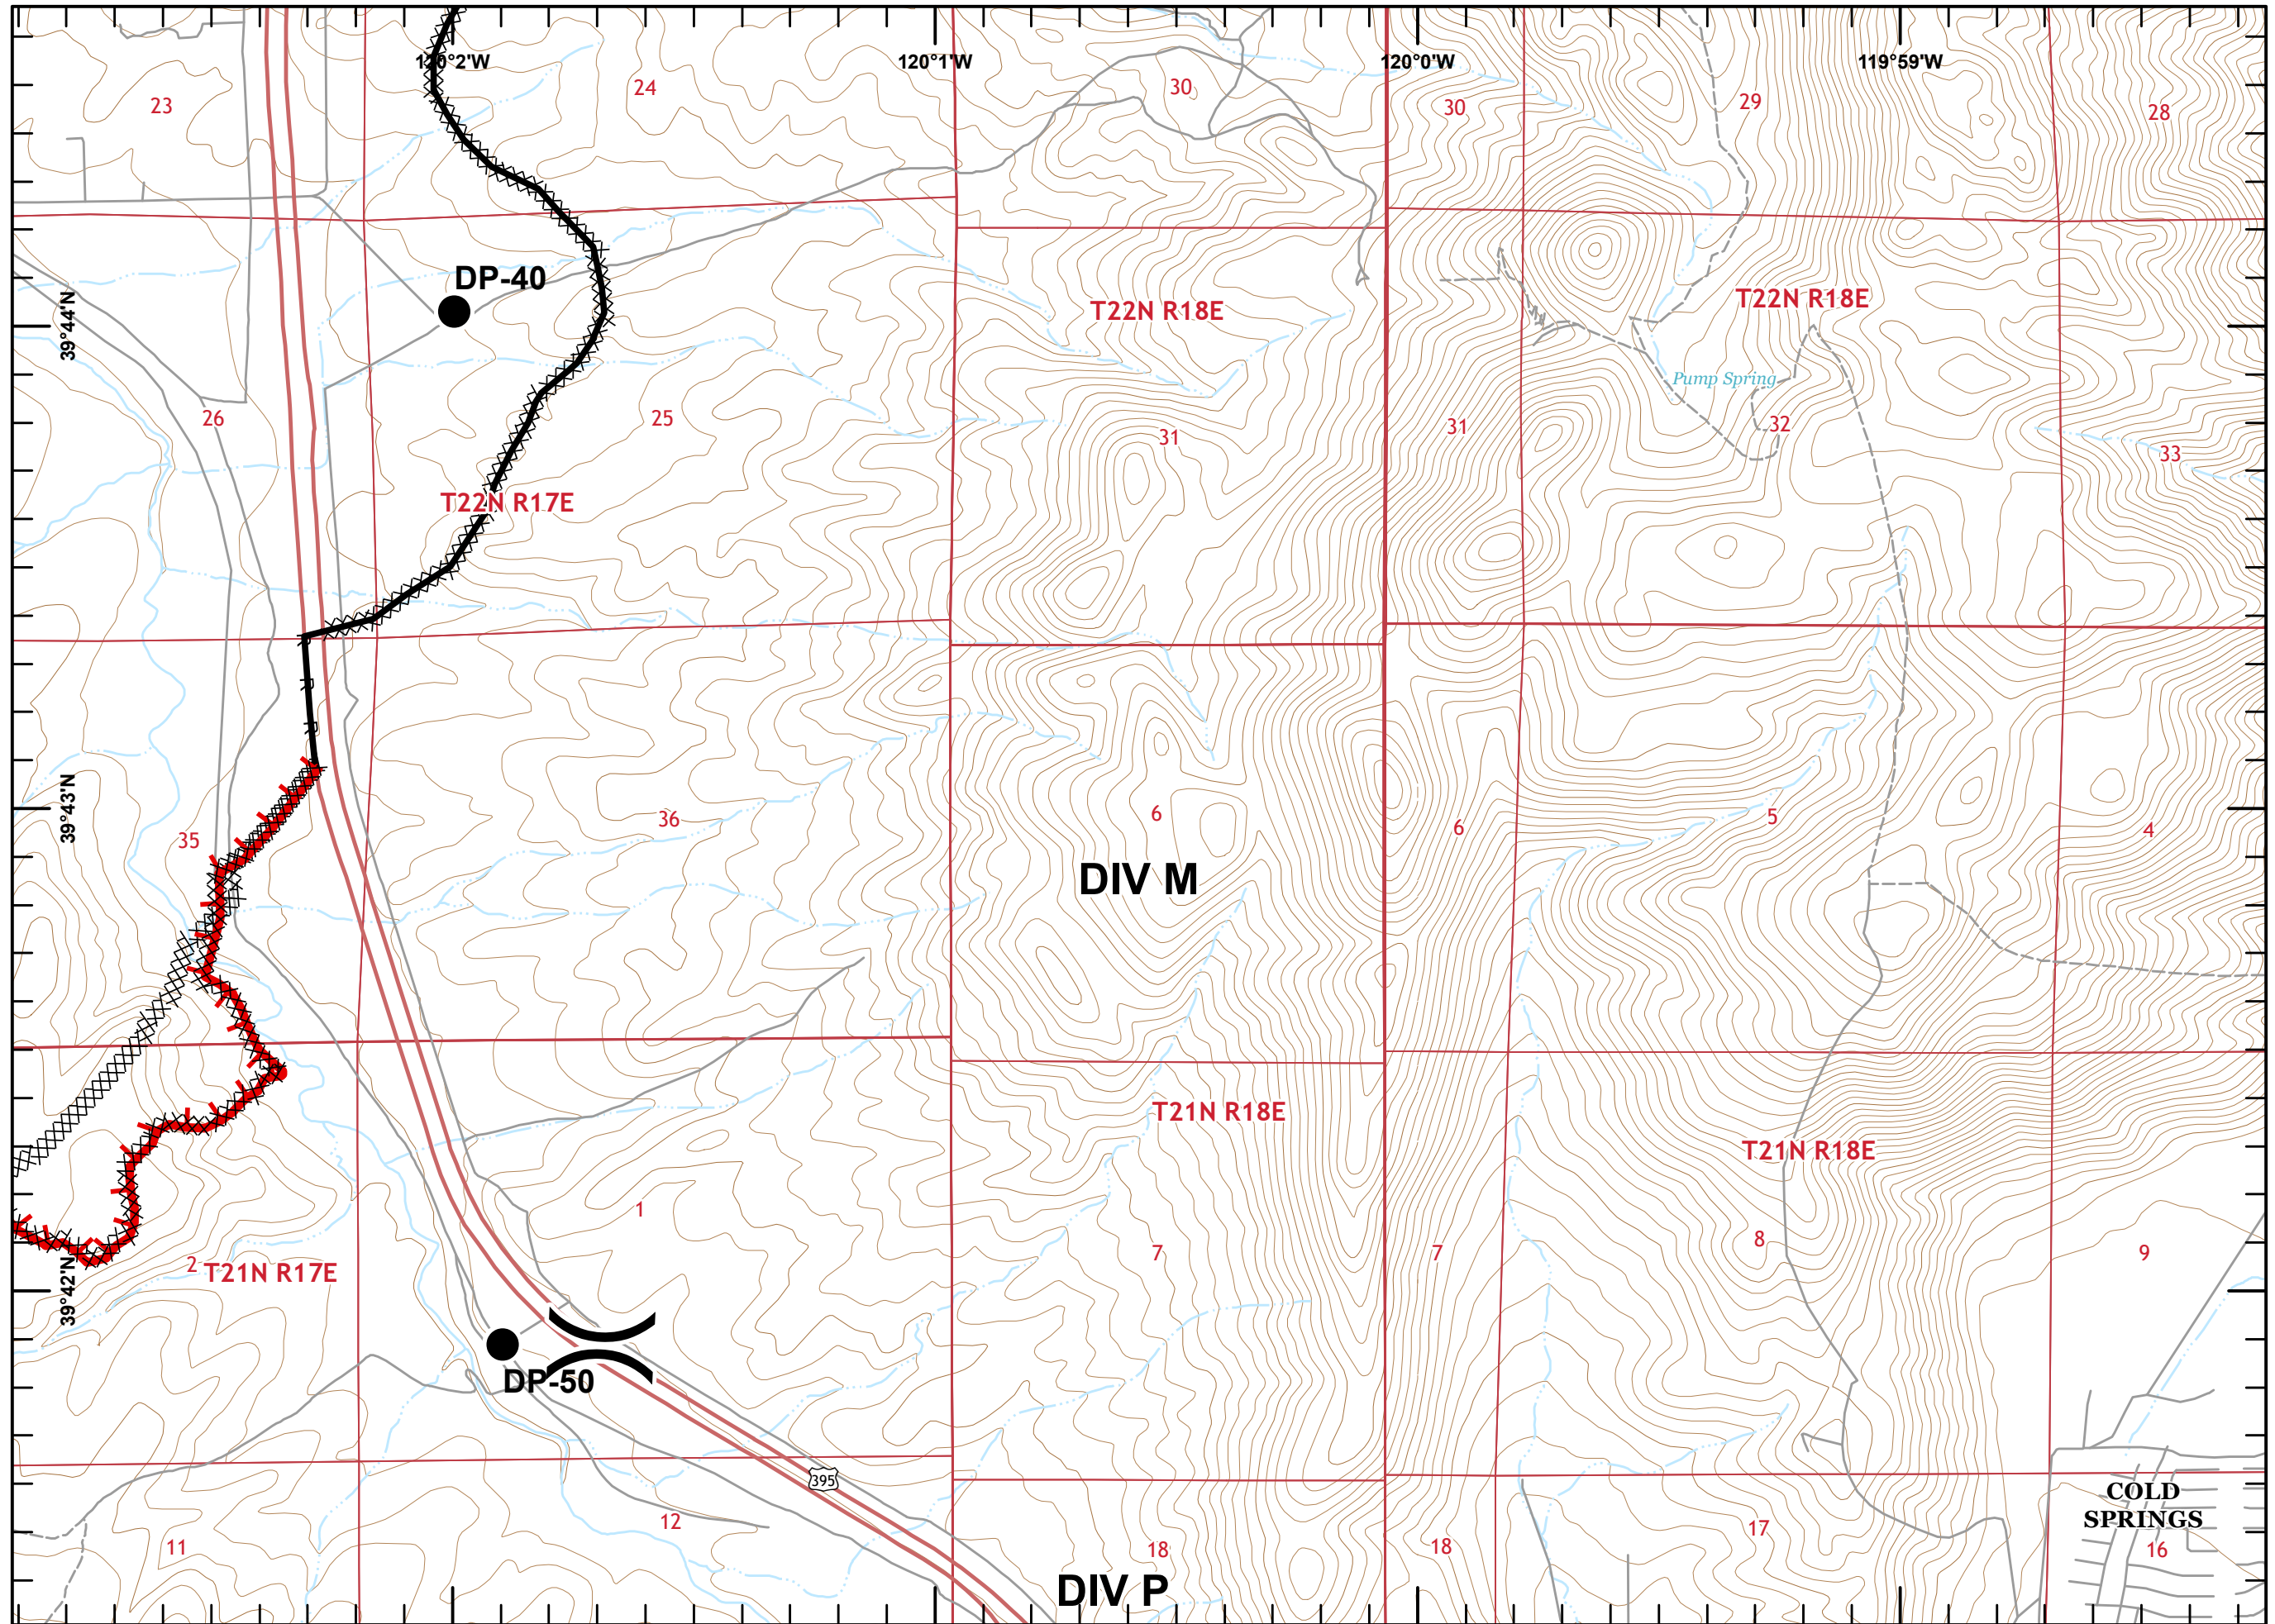

- Drop Point
- ⎵ Division Break
- ▬ Uncontrolled Fire Edge
- ▬ Contained Line
- XXXXX Completed Dozer Line
- R - R Road as Completed Line

Miles