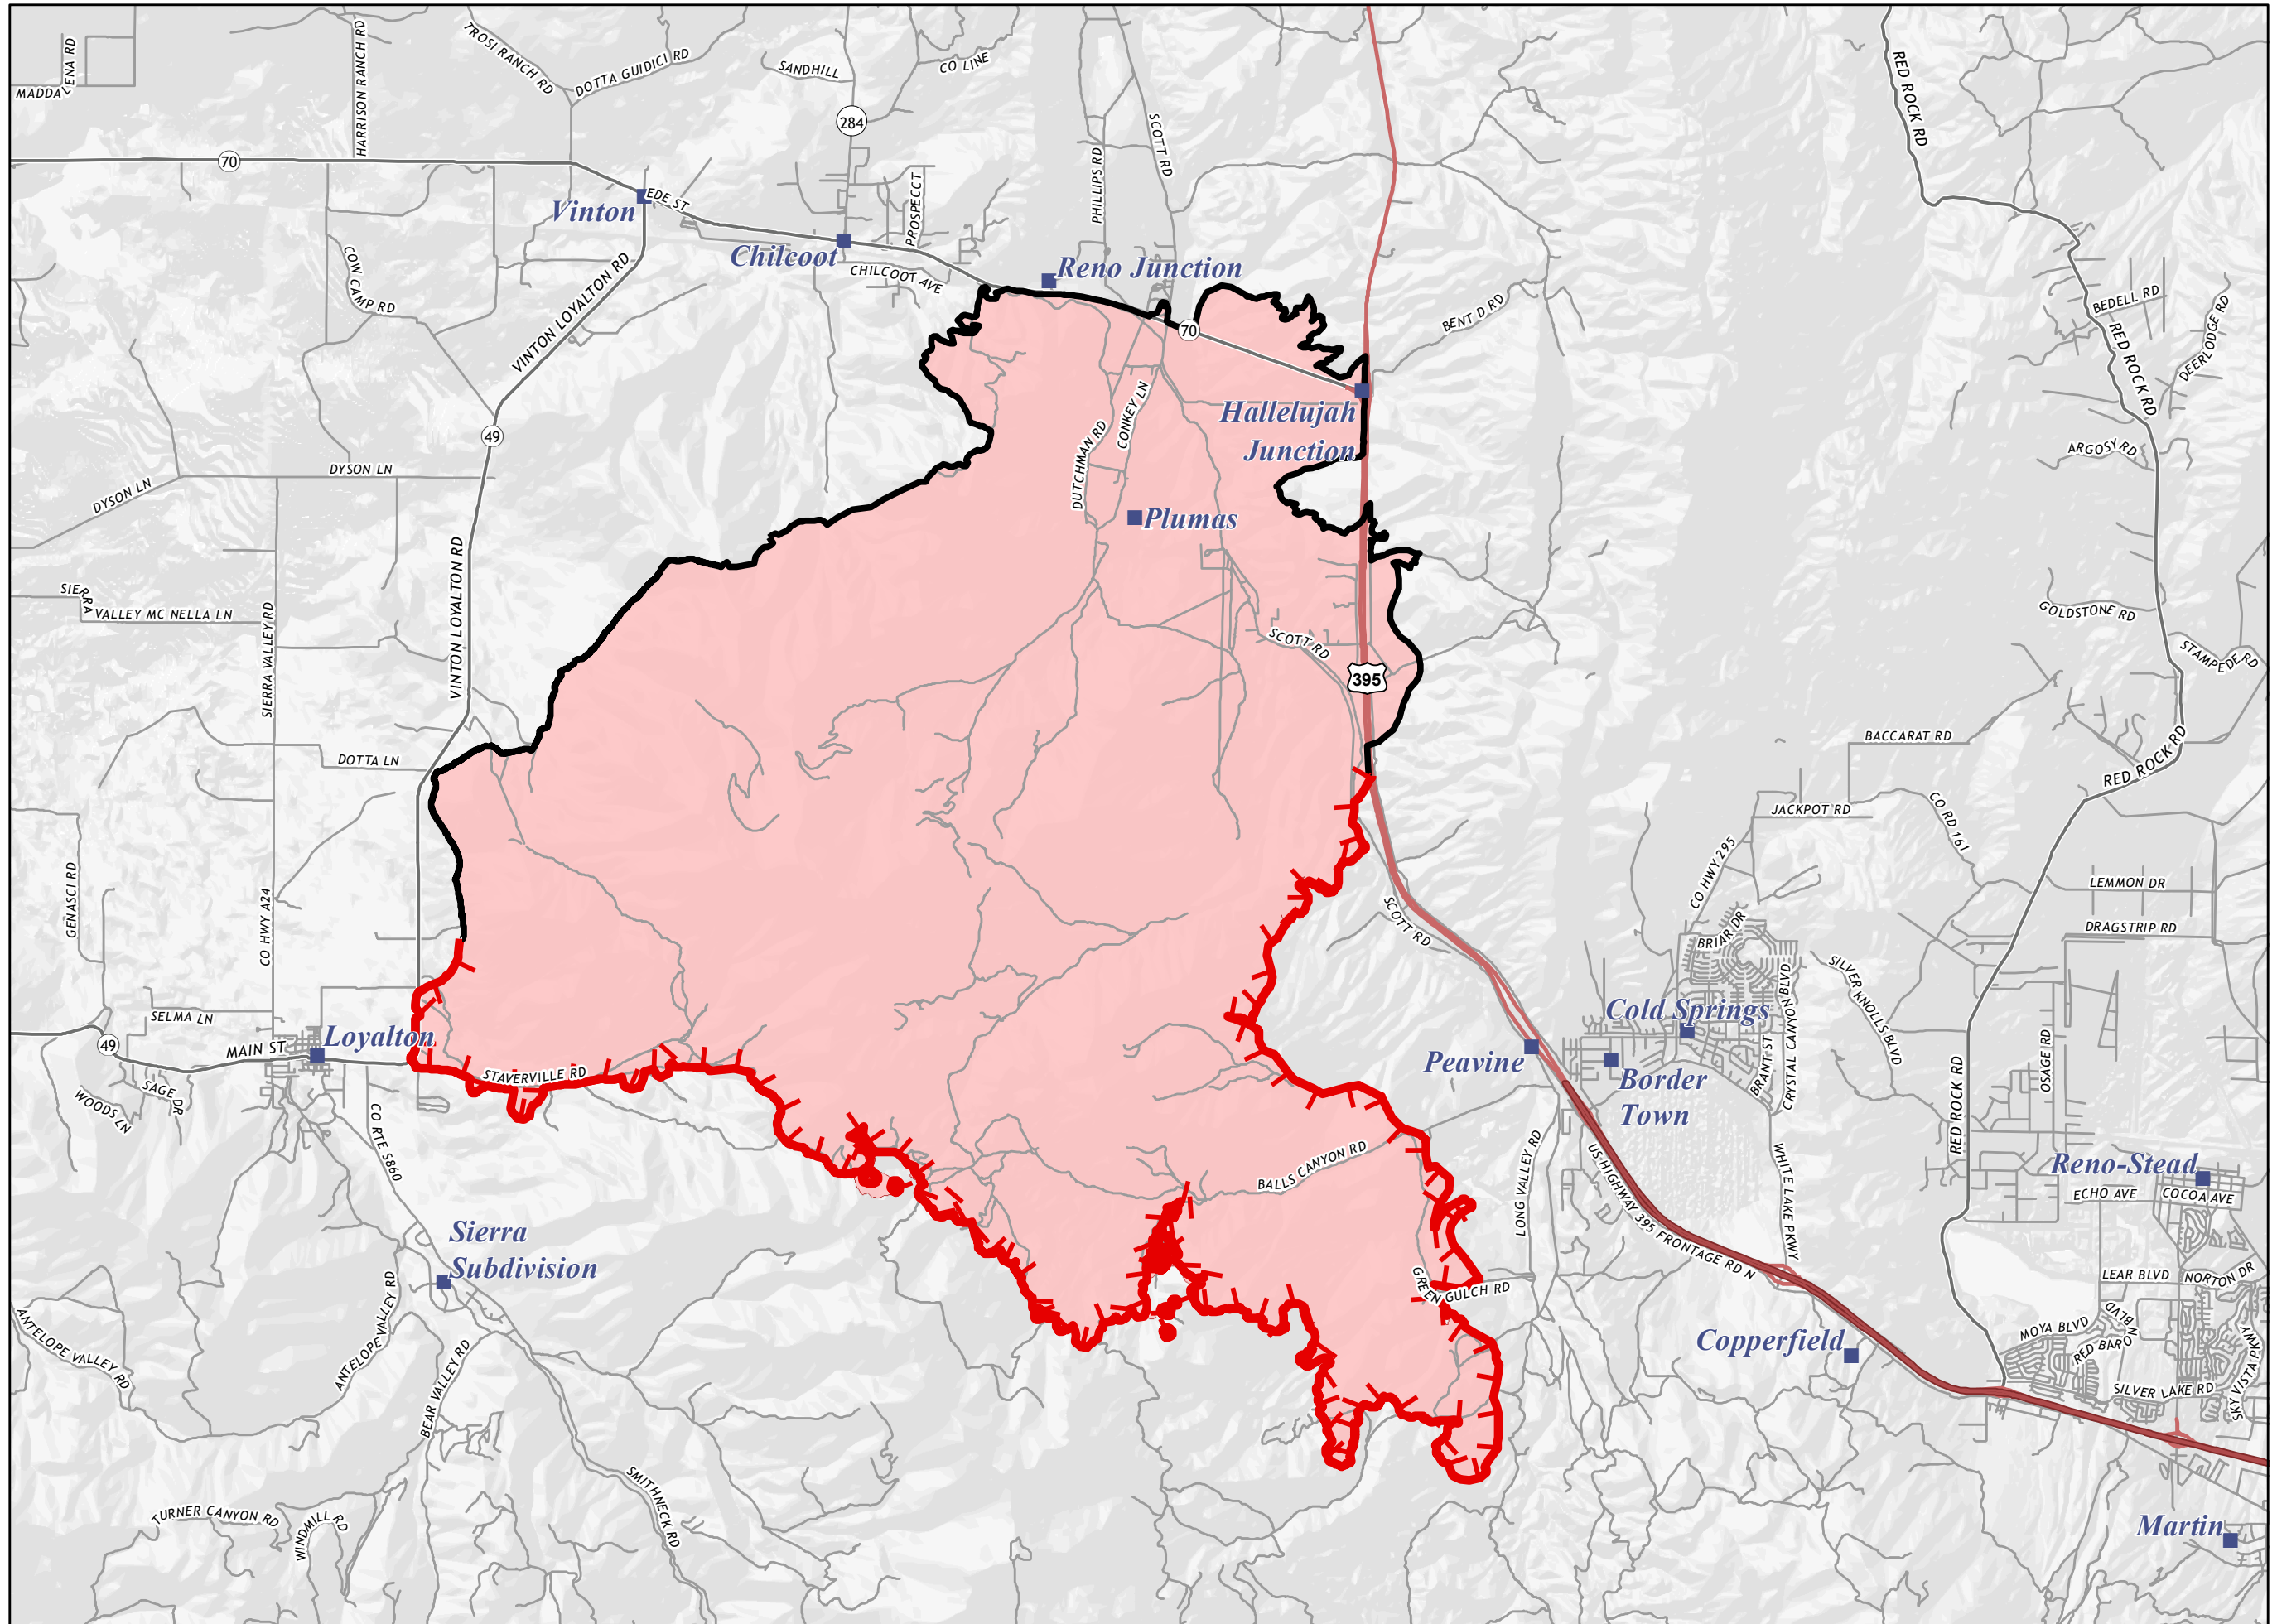

Loyalton Fire CA-TNF-001600

Public Info Map

08/19/2020

46,386 acres

 Uncontrolled Fire Edge
 Contained Line

Miles