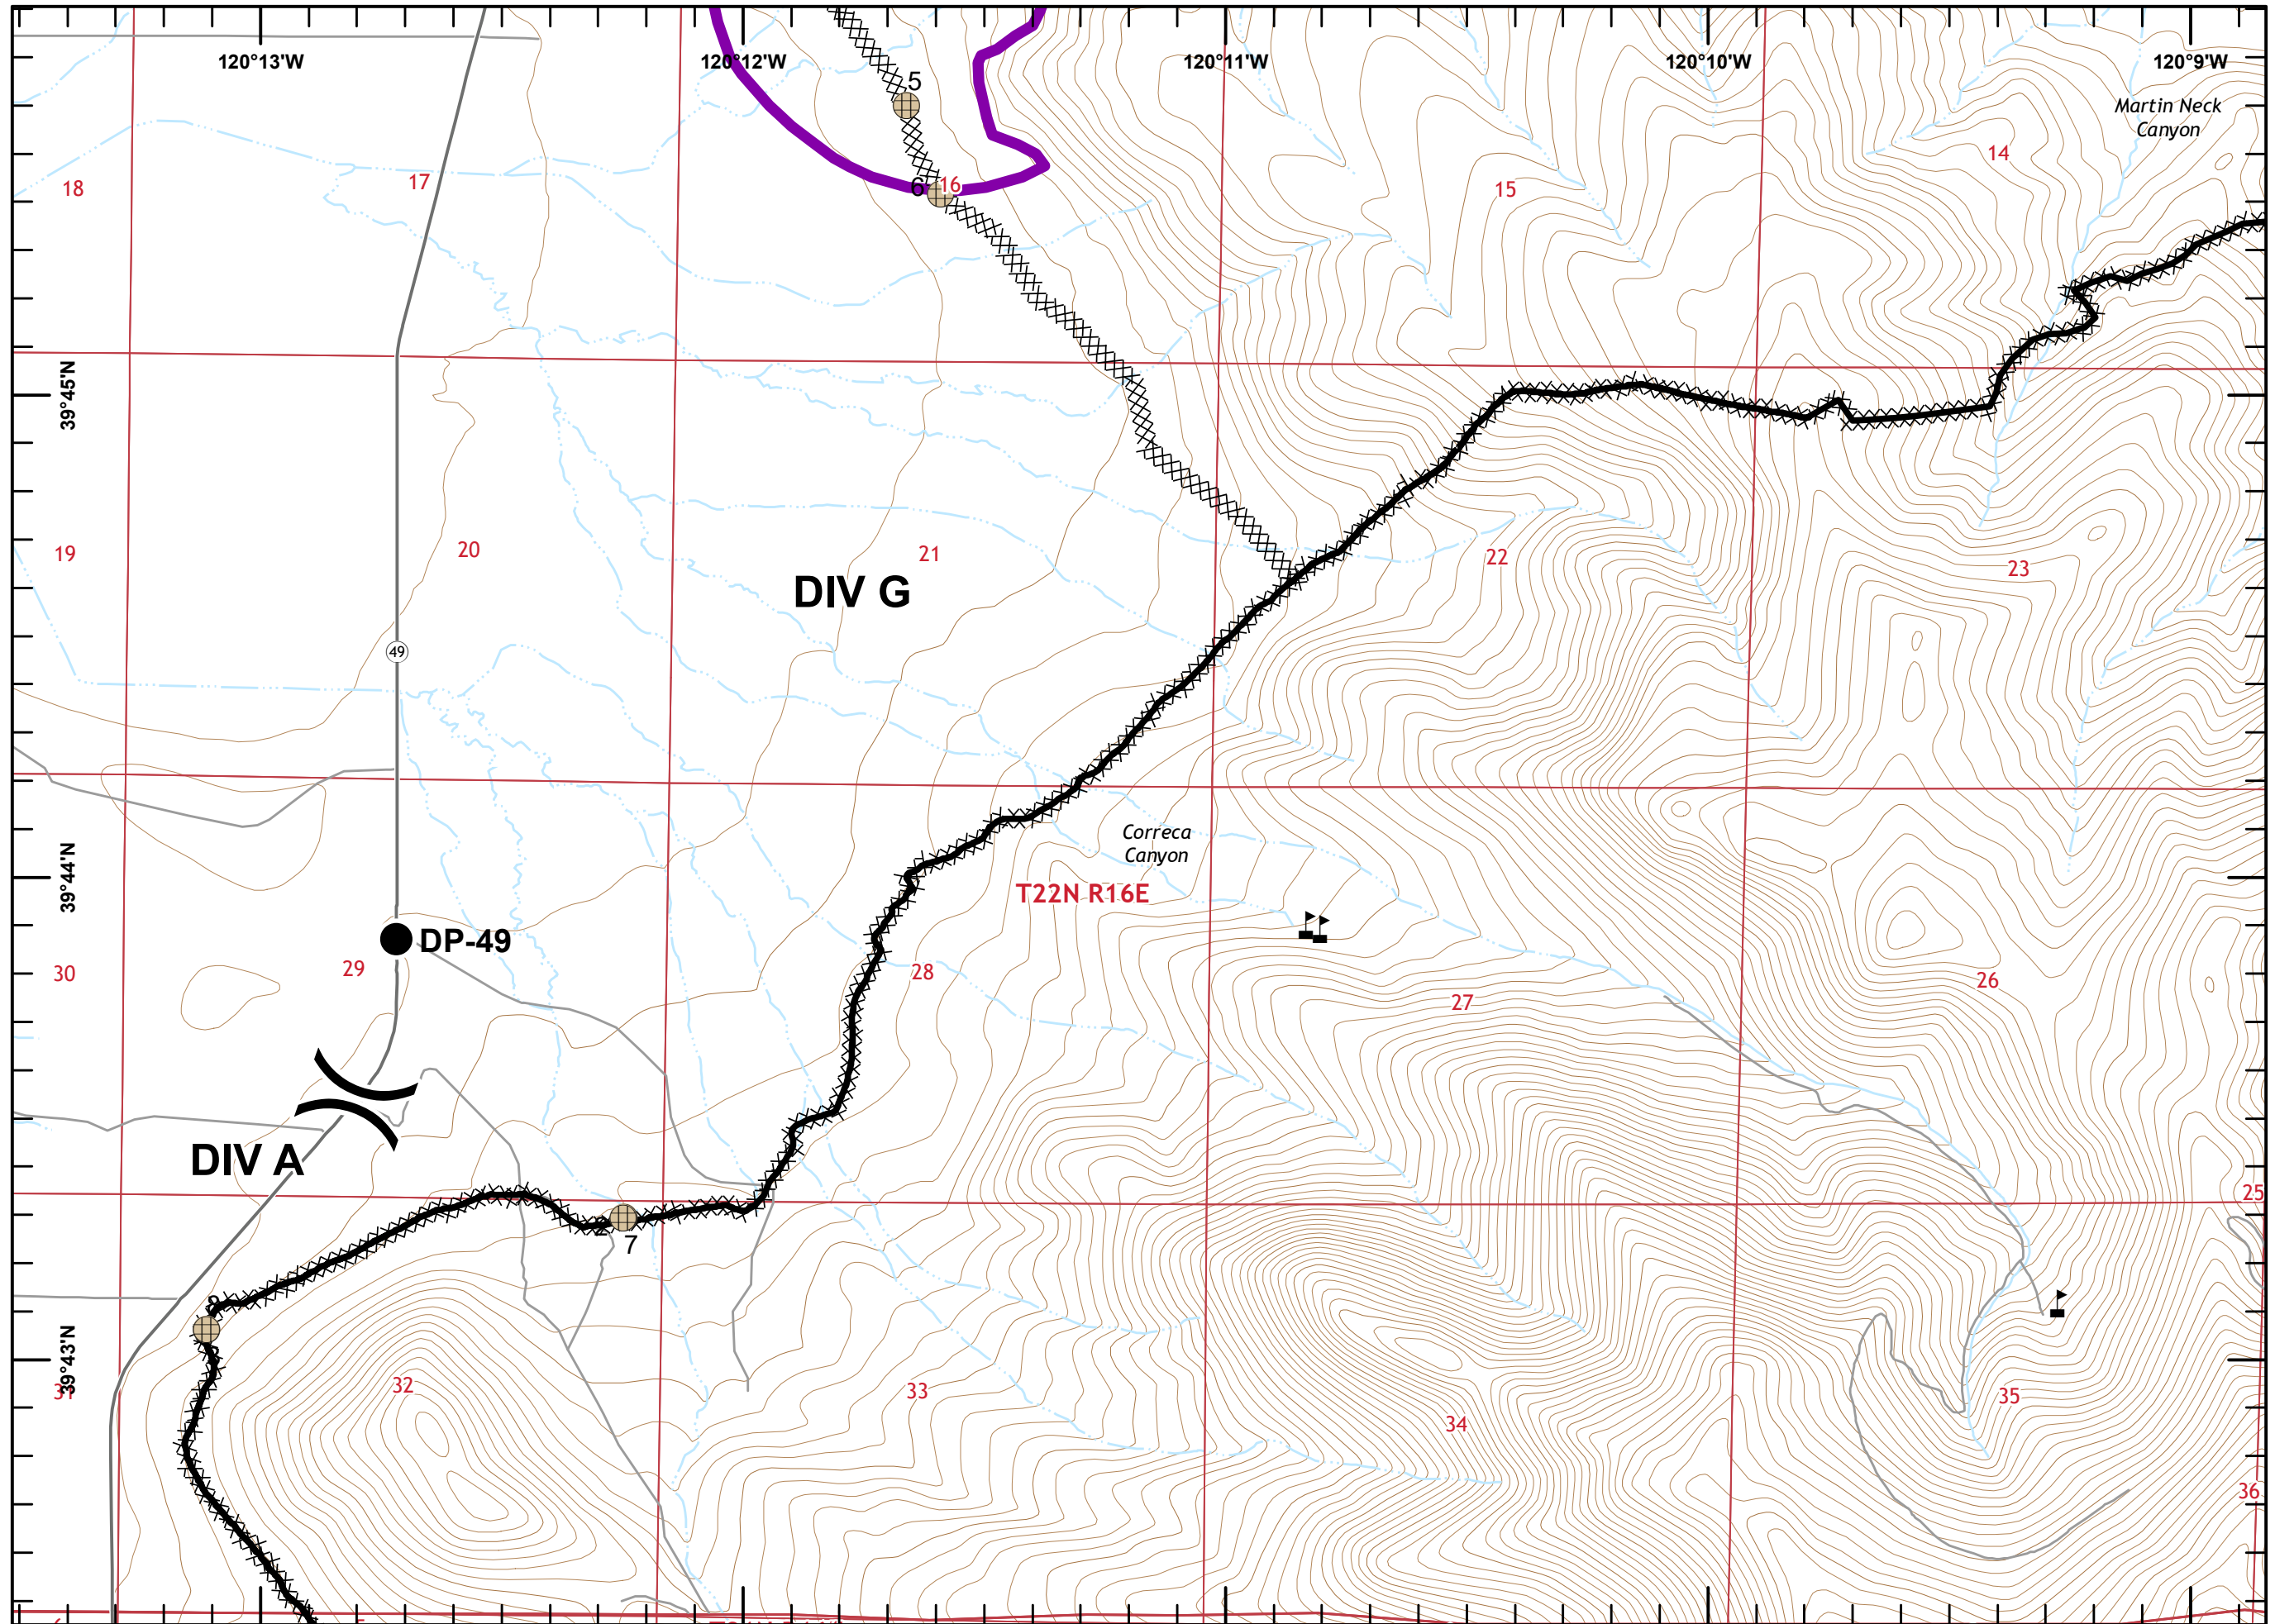

Loyalton Fire
 CA-TNF-001600
 08/22/2020

- Camp
- Closure
- Dip Site
- Drop Point
- Hazard
- Incident Command Post
- Repeater
- Safety Zone
- Value at Risk
- Division Break

- Uncontrolled Fire Edge
- Contained Line
- Completed Dozer Line
- H - H Completed Hand Line
- R - R Road as Completed Line
- Planned Secondary Line
- Babbitt Peak RNA
- Sensitive Plants

- Dip Site
- Drop Point
- Fence - Cut/Damaged
- Division Break

- Contained Line
- Completed Dozer Line
- H - H Completed Hand Line
- R - R Road as Completed Line

Miles

- Drop Point
- ⊗ Fence - Cut/Damaged
- ▲ Value at Risk
- ⎵ Division Break
- Contained Line
- XXXXX Completed Dozer Line
- ▭ Sensitive Plants

Miles

- Dip Site
- Safety Zone
- Division Break
- Contained Line
- Completed Dozer Line
- R - R Road as Completed Line
- Sensitive Plants

Miles

- Drop Point
- ⌋ Division Break
- Contained Line
- XXXXX Completed Dozer Line
- R - R Road as Completed Line

Loyalton Fire
CA-TNF-001600

Page 5 of 12

- Contained Line
- XXXXX Completed Dozer Line
- R - R Road as Completed Line

Miles

- ✕ Closure
- Drop Point
- Contained Line
- XXXXX Completed Dozer Line
- R - R Road as Completed Line