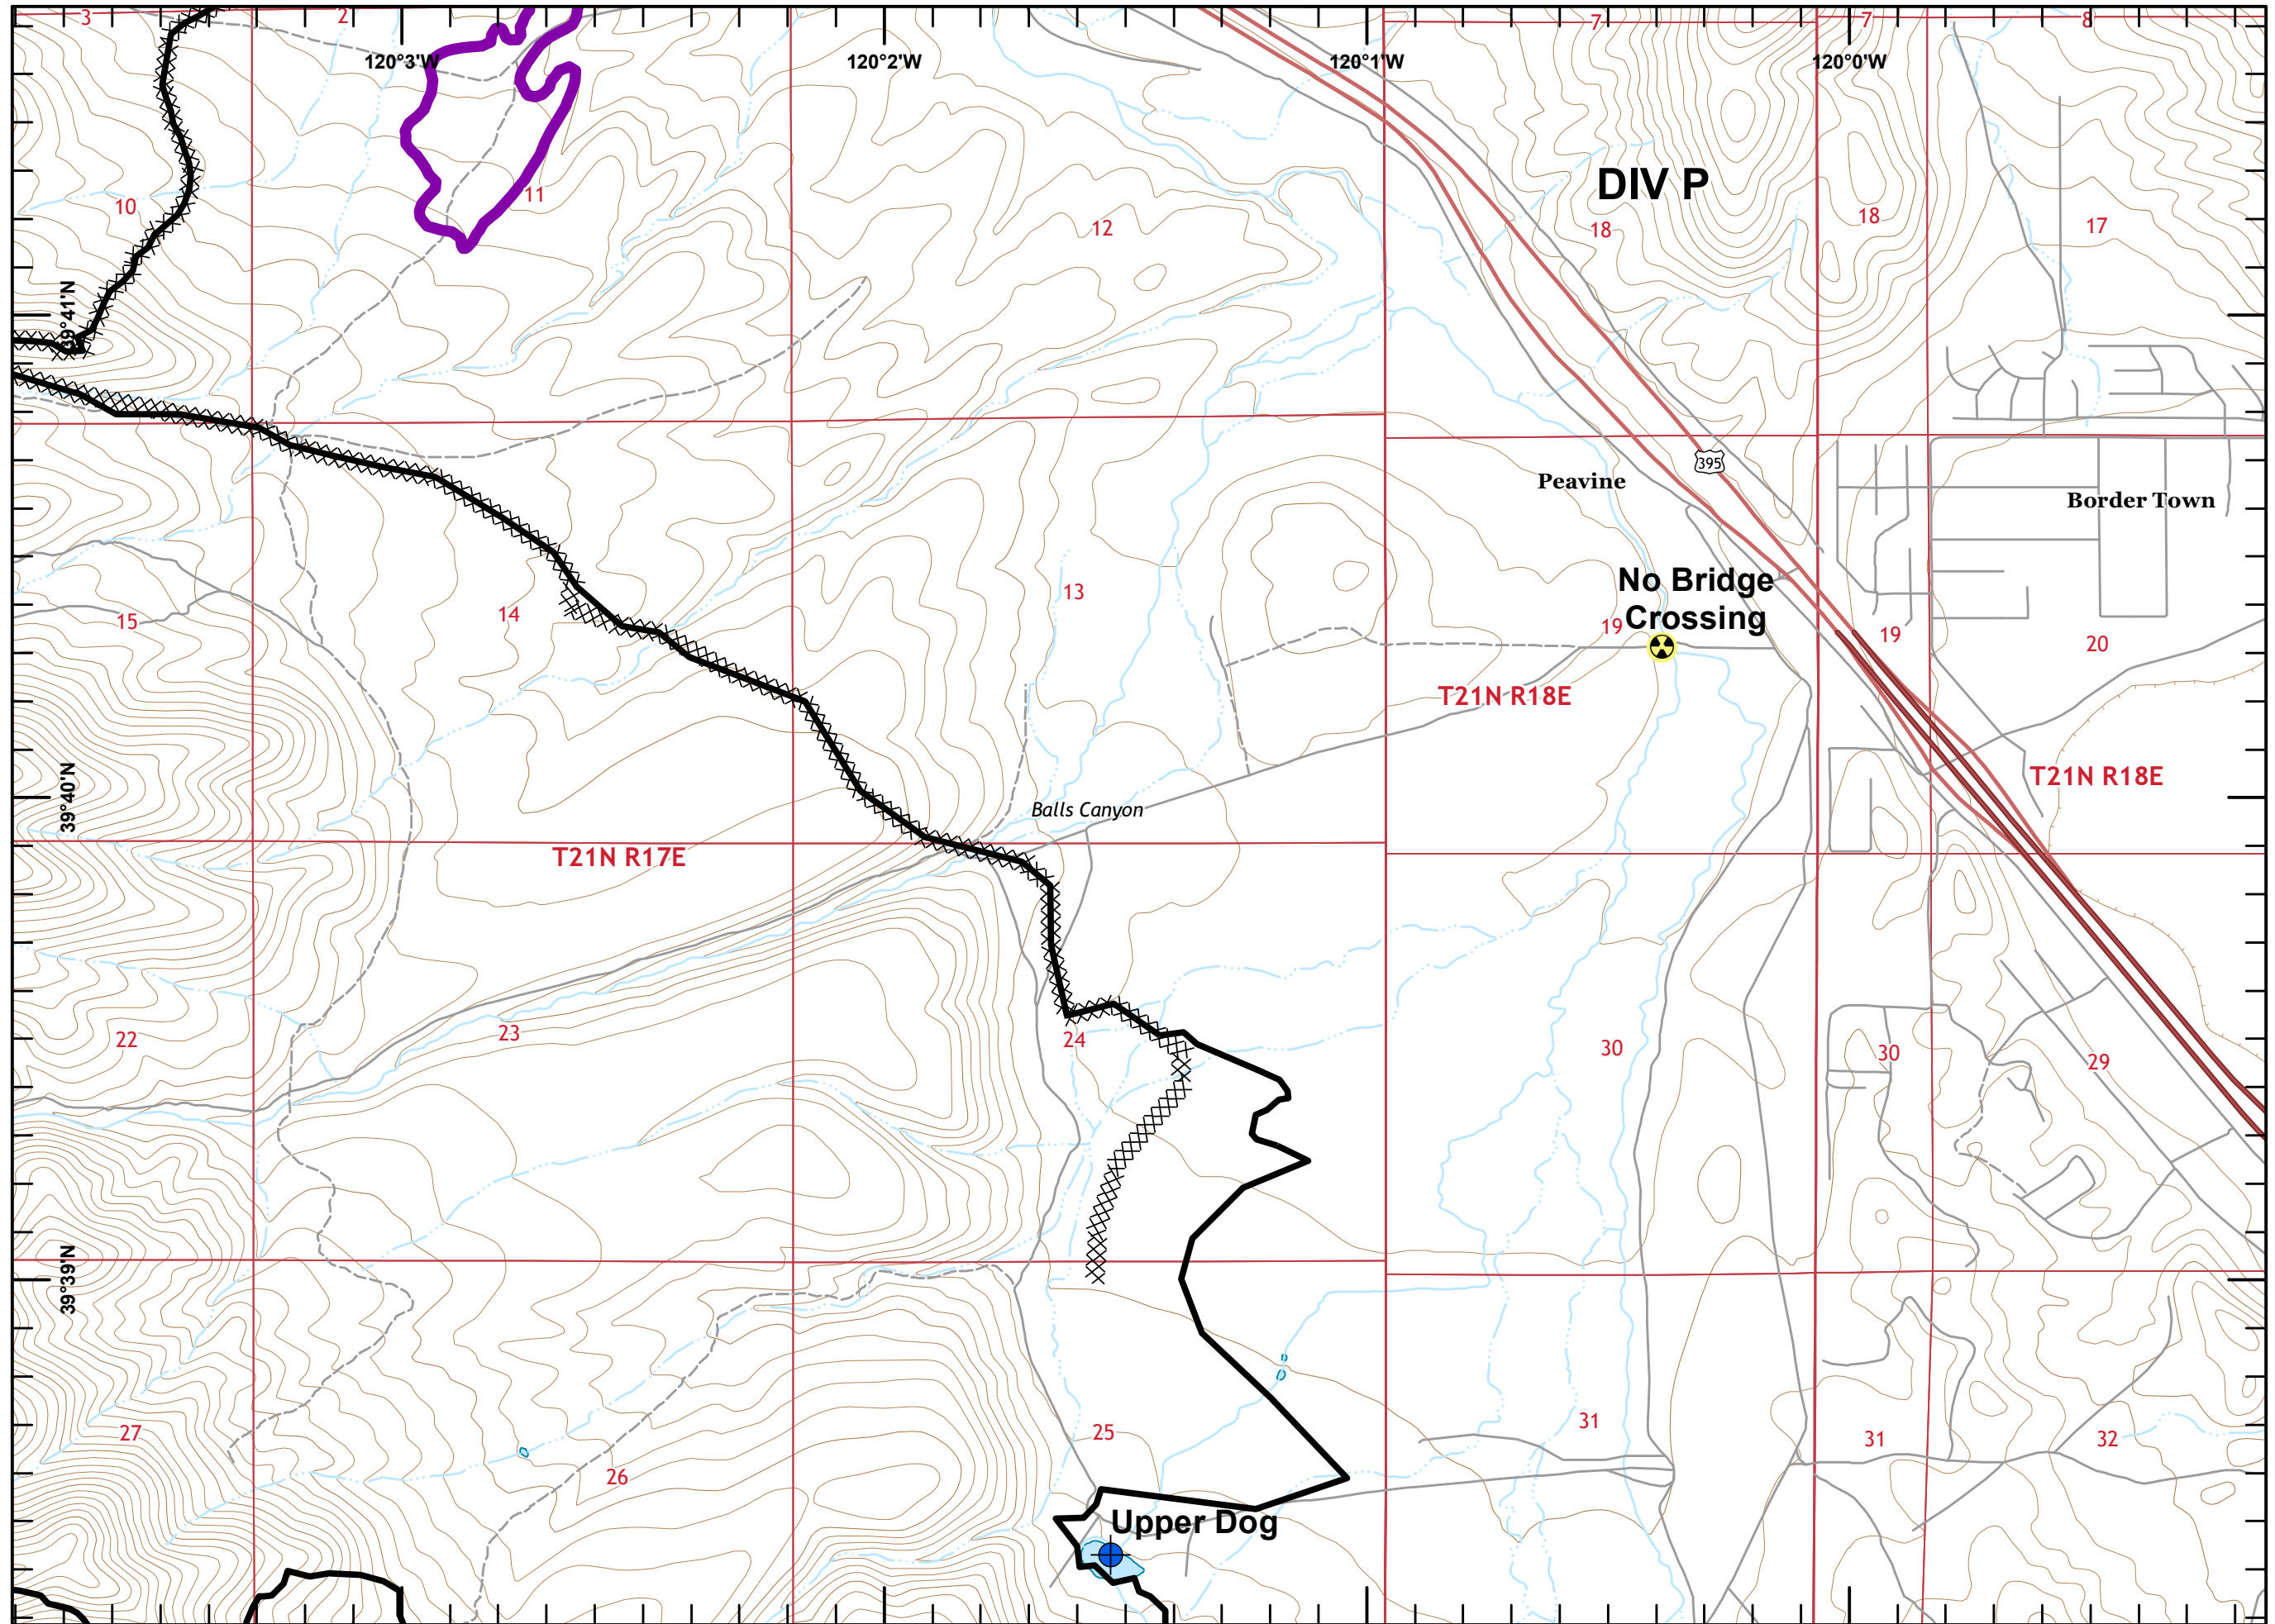

- Dip Site
- Hazard
- Contained Line
- Completed Dozer Line
- Sensitive Plants

Miles