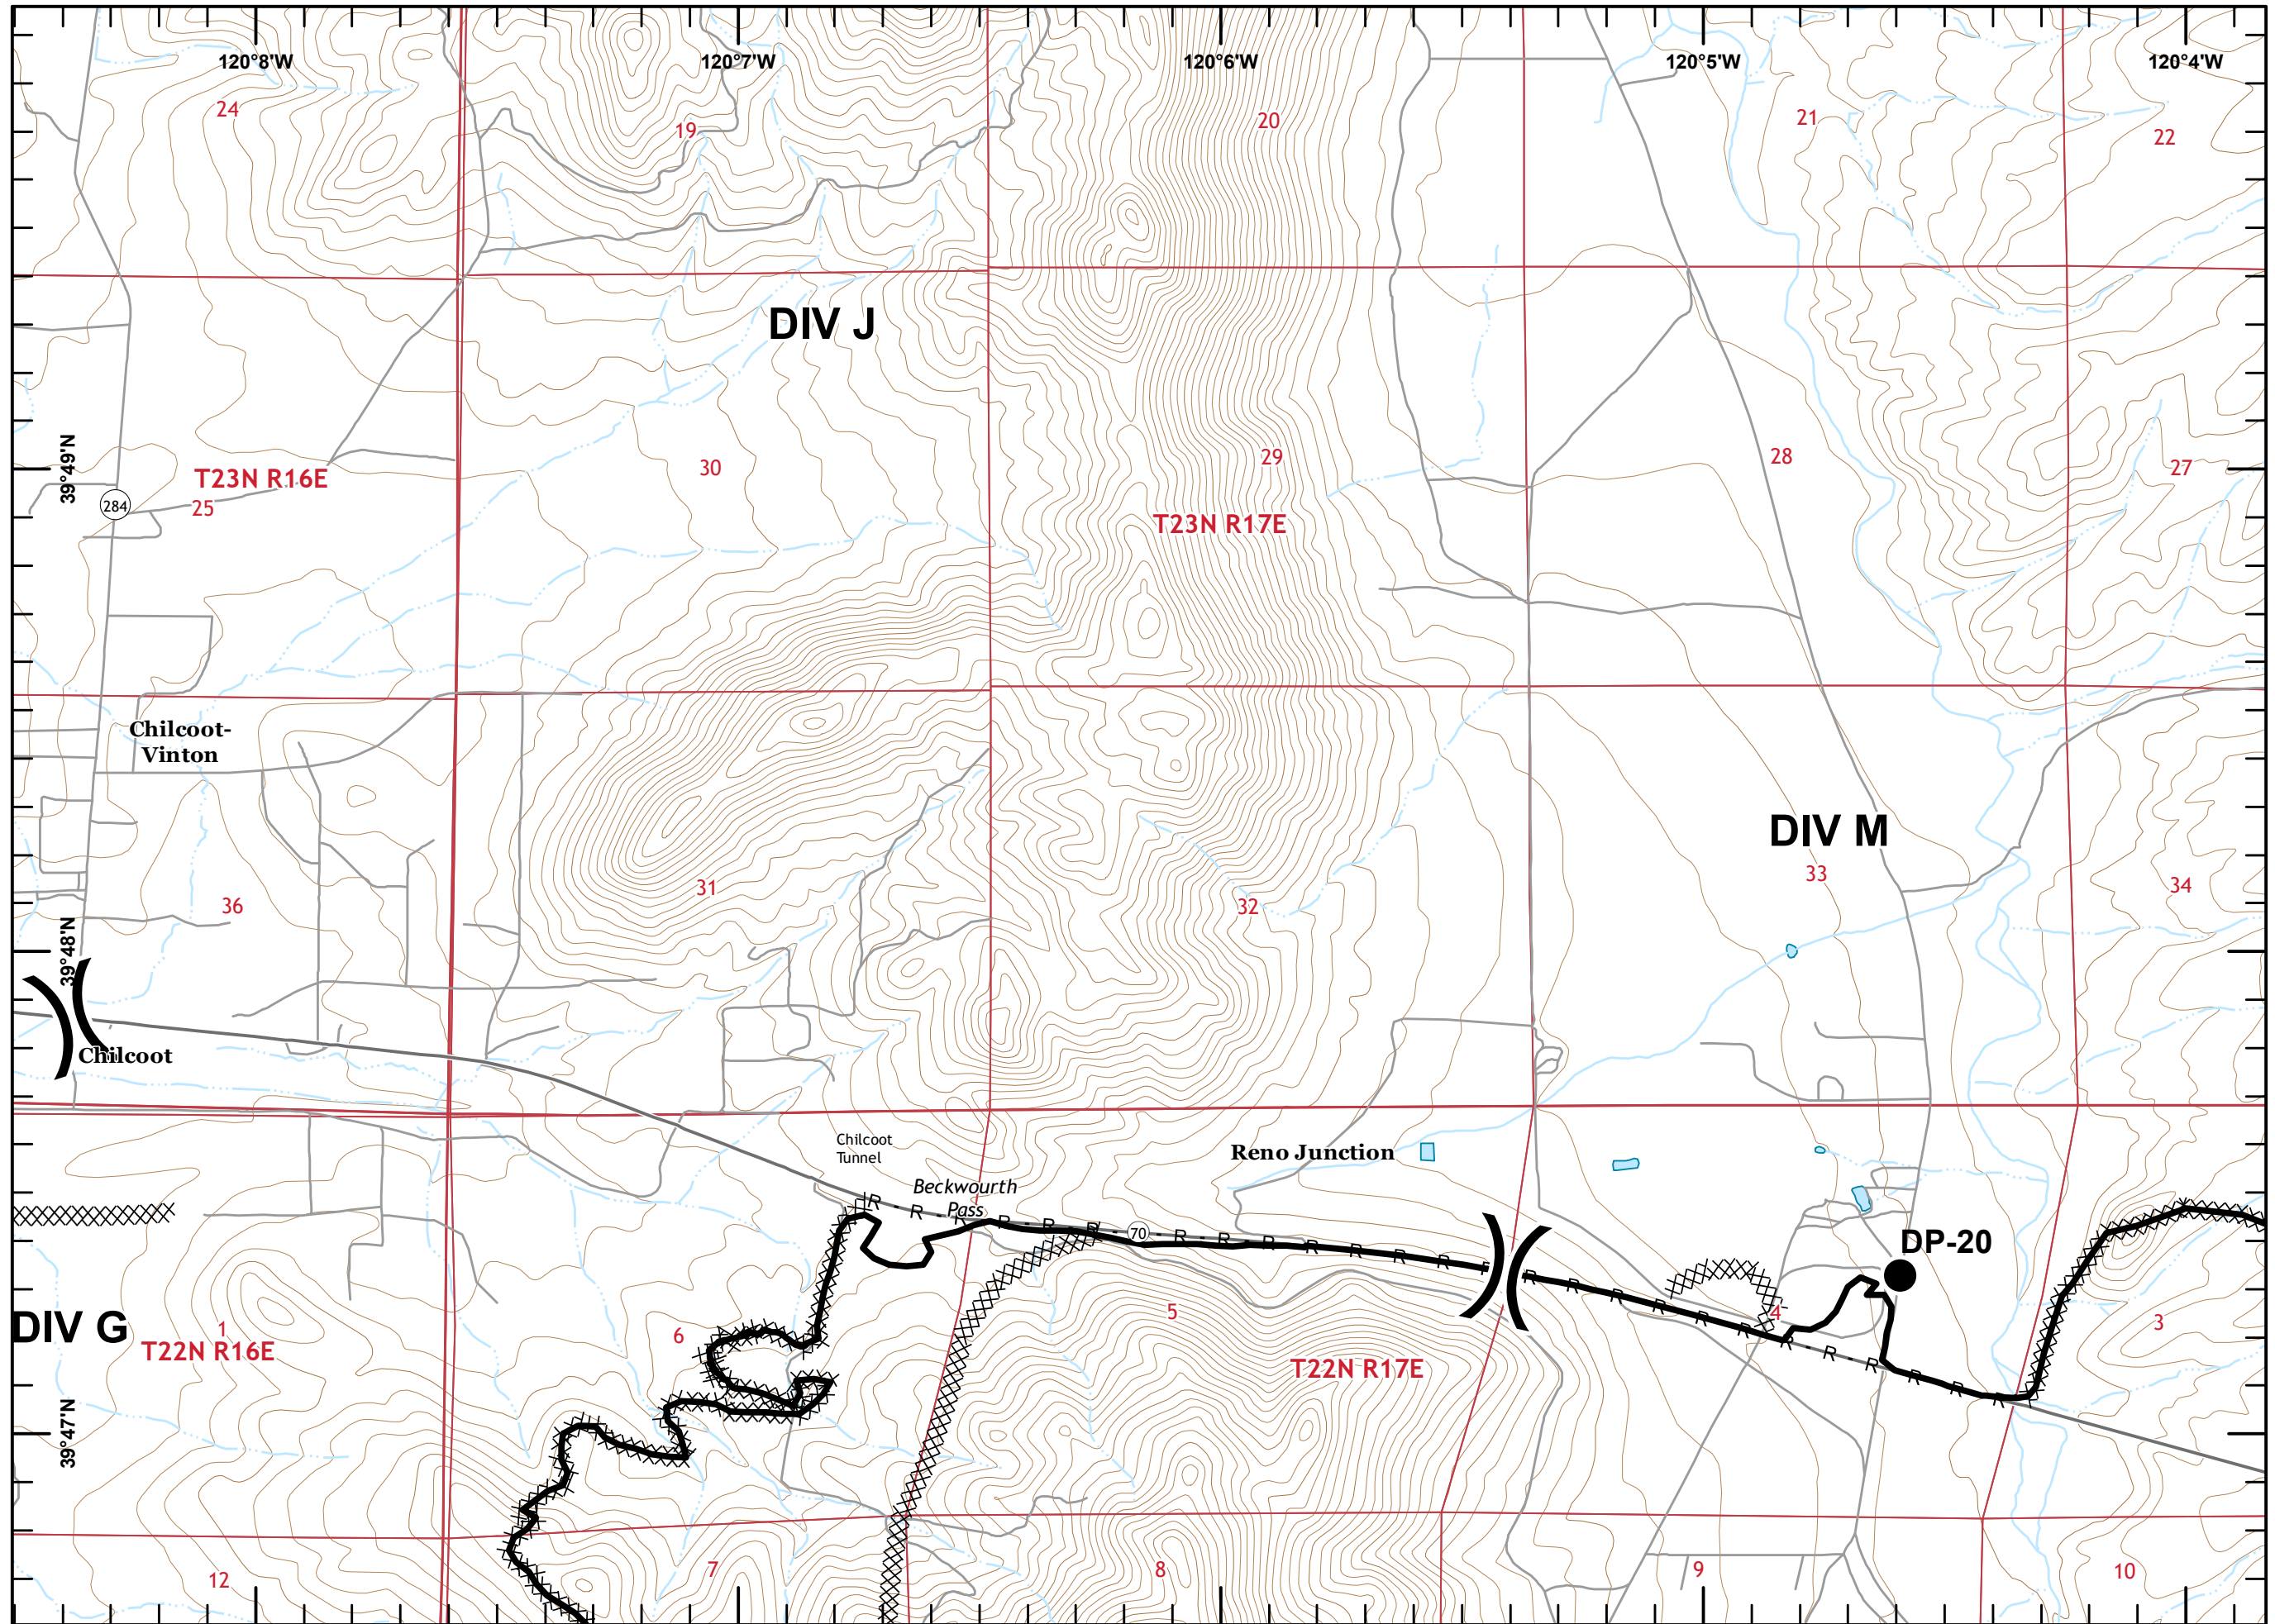

Loyalton Fire
 CA-TNF-001600
 08/22/2020

- Camp
- Closure
- Dip Site
- Drop Point
- Hazard
- Incident Command Post
- Repeater
- Safety Zone
- Value at Risk
- Division Break

- Uncontrolled Fire Edge
- Contained Line
- Completed Dozer Line
- H - H Completed Hand Line
- R - R Road as Completed Line
- Planned Secondary Line
- Babbitt Peak RNA
- Sensitive Plants

- Dip Site
- Drop Point
- Fence - Cut/Damaged
- Division Break

- Contained Line
- Completed Dozer Line
- H - H Completed Hand Line
- R - R Road as Completed Line

Miles

- Drop Point
- ⊗ Fence - Cut/Damaged
- ▲ Value at Risk
- ⎵ Division Break
- Contained Line
- XXXXX Completed Dozer Line
- ▭ Sensitive Plants

Miles

- Dip Site
- Safety Zone
- Division Break
- Contained Line
- Completed Dozer Line
- R - R Road as Completed Line
- Sensitive Plants

Miles

- Drop Point
- ⌋ Division Break
- Contained Line
- XXXXX Completed Dozer Line
- R - R Road as Completed Line

Loyalton Fire
CA-TNF-001600

Page 5 of 12

- Contained Line
- XXXXX Completed Dozer Line
- R - R Road as Completed Line

Miles

- ✕ Closure
- Drop Point
- Contained Line
- XXXXX Completed Dozer Line
- R - R Road as Completed Line