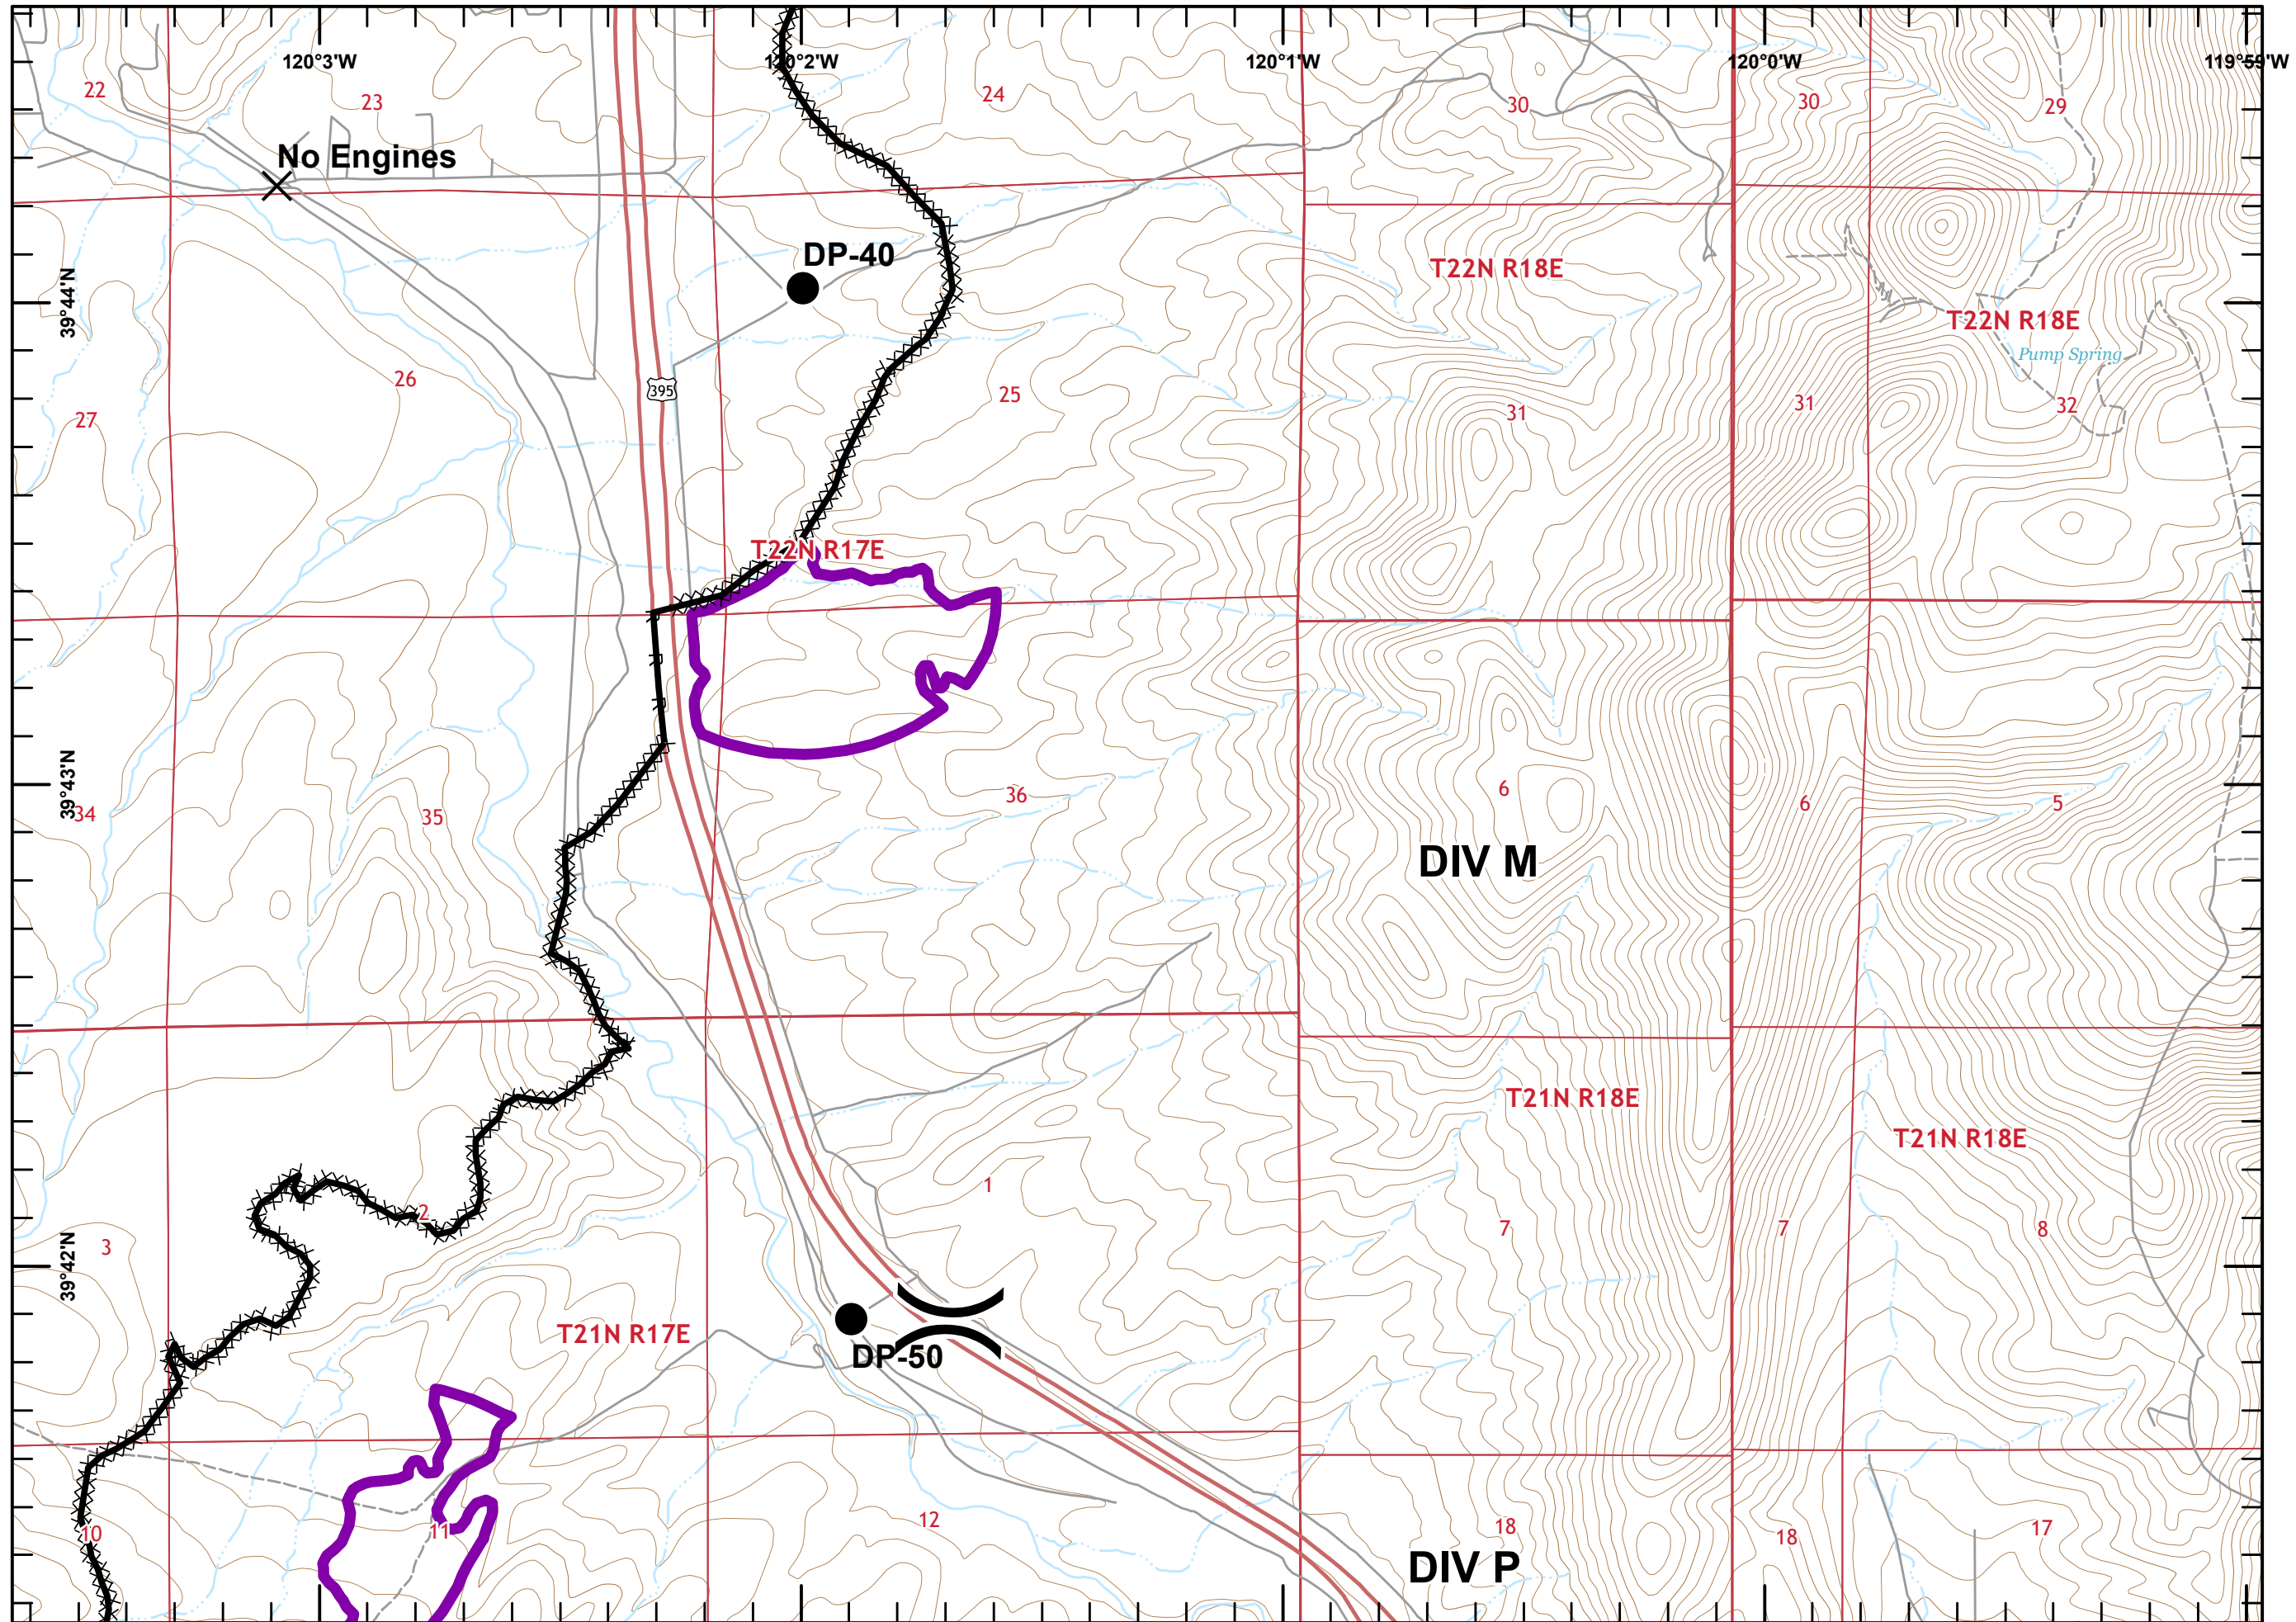

Loyalton Fire
 CA-TNF-001600
 08/22/2020

- Camp
- Closure
- Dip Site
- Drop Point
- Hazard
- Incident Command Post
- Repeater
- Safety Zone
- Value at Risk
- Division Break

- Uncontrolled Fire Edge
- Contained Line
- Completed Dozer Line
- H - H Completed Hand Line
- R - R Road as Completed Line
- Planned Secondary Line
- Babbitt Peak RNA
- Sensitive Plants

Miles

- Dip Site
- Safety Zone
- Division Break
- Contained Line
- Completed Dozer Line
- R - R Road as Completed Line
- Sensitive Plants

Miles

- Drop Point
- ⌋ Division Break
- Contained Line
- XXXXX Completed Dozer Line
- R - R Road as Completed Line

Miles

- ✕ Closure
- Drop Point
-) Division Break

- Contained Line
- XXXXX Completed Dozer Line
- R - R Road as Completed Line
- ▭ Sensitive Plants

Miles

- Dip Site
- Hazard
- Contained Line
- Completed Dozer Line
- Sensitive Plants

- Camp
- Dip Site
- Division Break
- Uncontrolled Fire Edge
- Contained Line
- Completed Dozer Line
- Completed Hand Line

Miles