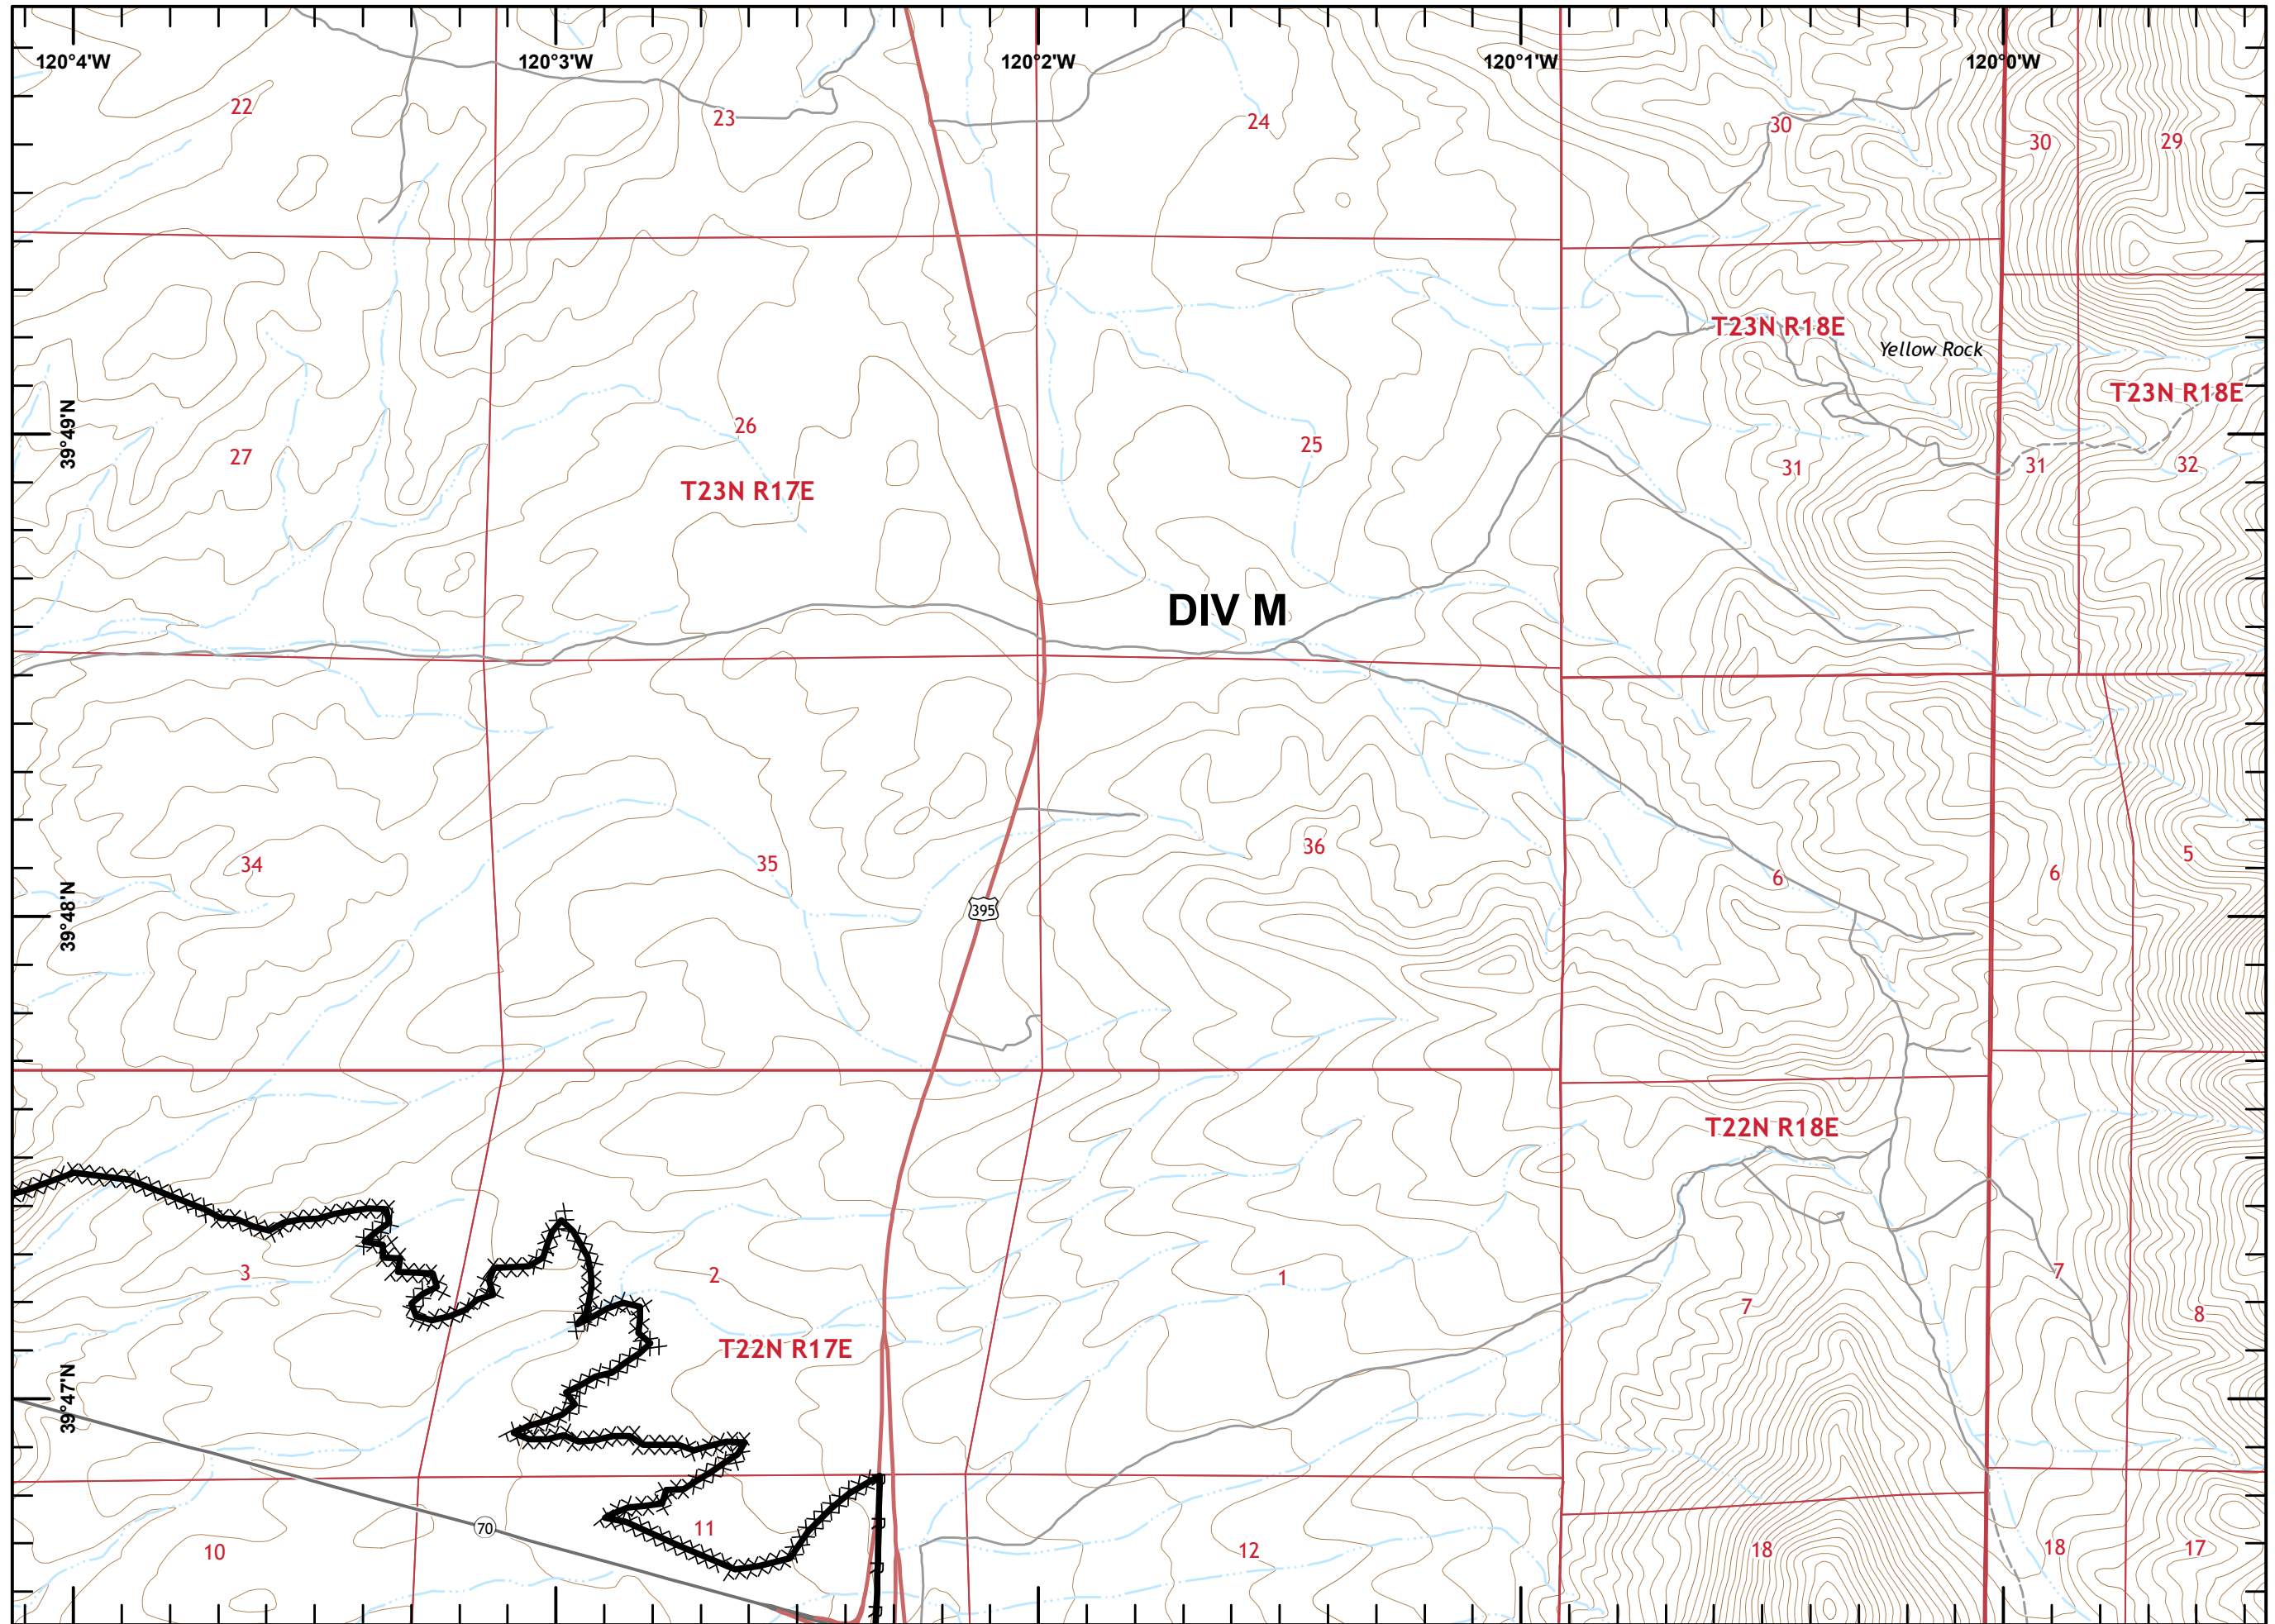

Loyalton Fire
 CA-TNF-001600
 08/22/2020

- Camp
- Closure
- Dip Site
- Drop Point
- Hazard
- Incident Command Post
- Repeater
- Safety Zone
- Value at Risk
- Division Break

- Uncontrolled Fire Edge
- Contained Line
- Completed Dozer Line
- H - H Completed Hand Line
- R - R Road as Completed Line
- Planned Secondary Line
- Babbitt Peak RNA
- Sensitive Plants

Miles

- Dip Site
- Safety Zone
- Division Break
- Contained Line
- Completed Dozer Line
- R - R Road as Completed Line
- Sensitive Plants

Miles

- Drop Point
- ⌋ Division Break
- Contained Line
- XXXXX Completed Dozer Line
- R - R Road as Completed Line

Loyalton Fire
CA-TNF-001600

Page 5 of 12

- Contained Line
- XXXXX Completed Dozer Line
- R - R Road as Completed Line

Miles

- ✕ Closure
- Drop Point
- Contained Line
- XXXXX Completed Dozer Line
- R - R Road as Completed Line

Miles

- ✕ Closure
- Drop Point
-) Division Break

- Contained Line
- XXXXX Completed Dozer Line
- R - R Road as Completed Line
- ▭ Sensitive Plants

Miles

- Dip Site
- Hazard
- Contained Line
- Completed Dozer Line
- Sensitive Plants