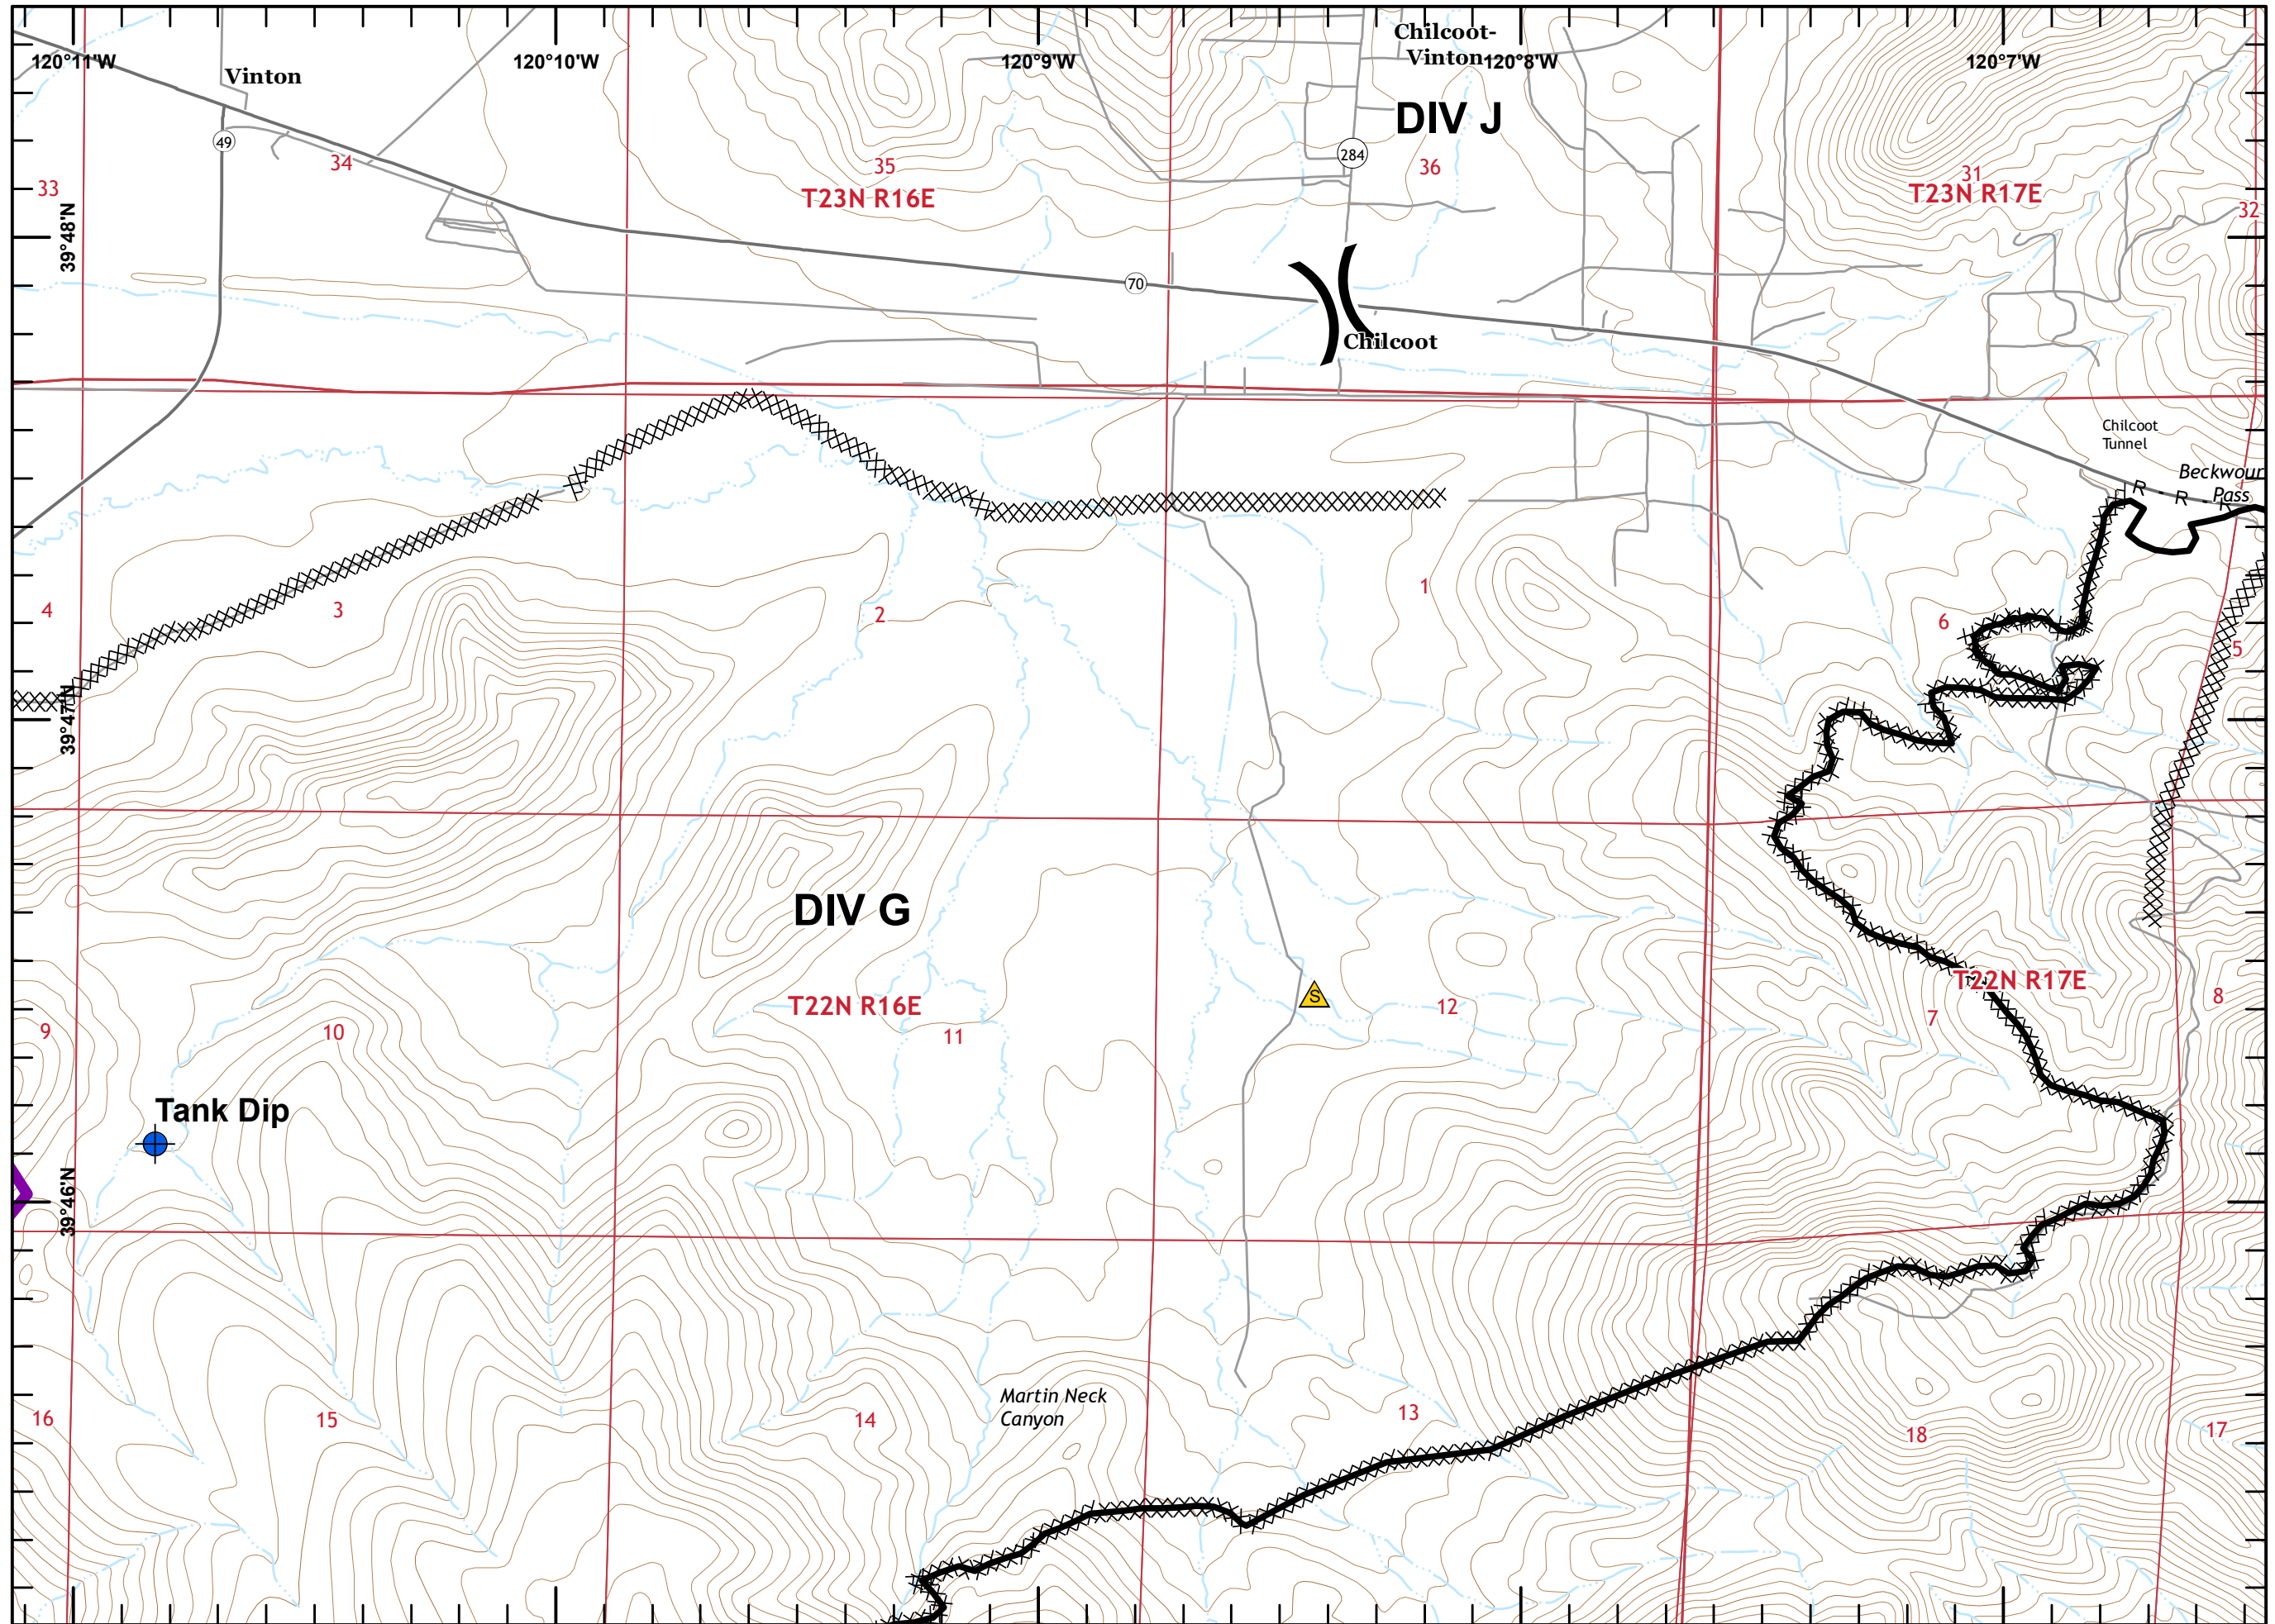

Loyalton Fire
 CA-TNF-001600
 08/22/2020

- Camp
- Closure
- Dip Site
- Drop Point
- Hazard
- Incident Command Post
- Repeater
- Safety Zone
- Value at Risk
- Division Break

- Uncontrolled Fire Edge
- Contained Line
- Completed Dozer Line
- H - H Completed Hand Line
- R - R Road as Completed Line
- Planned Secondary Line
- Babbitt Peak RNA
- Sensitive Plants

- Dip Site
- Drop Point
- Fence - Cut/Damaged
- Division Break

- Contained Line
- Completed Dozer Line
- H - H Completed Hand Line
- R - R Road as Completed Line

Miles

- Drop Point
- ⊗ Fence - Cut/Damaged
- ▲ Value at Risk
- ⎵ Division Break
- Contained Line
- XXXXX Completed Dozer Line
- ▭ Sensitive Plants

Miles

- Dip Site
- Safety Zone
- Division Break
- Contained Line
- Completed Dozer Line
- R - R Road as Completed Line
- Sensitive Plants

Miles

- Drop Point
- ⌋ Division Break
- Contained Line
- XXXXX Completed Dozer Line
- R - R Road as Completed Line

Loyalton Fire
CA-TNF-001600

Page 5 of 12

- Contained Line
- XXXXX Completed Dozer Line
- R - R Road as Completed Line

Miles

- ✕ Closure
- Drop Point
- Contained Line
- XXXXX Completed Dozer Line
- R - R Road as Completed Line