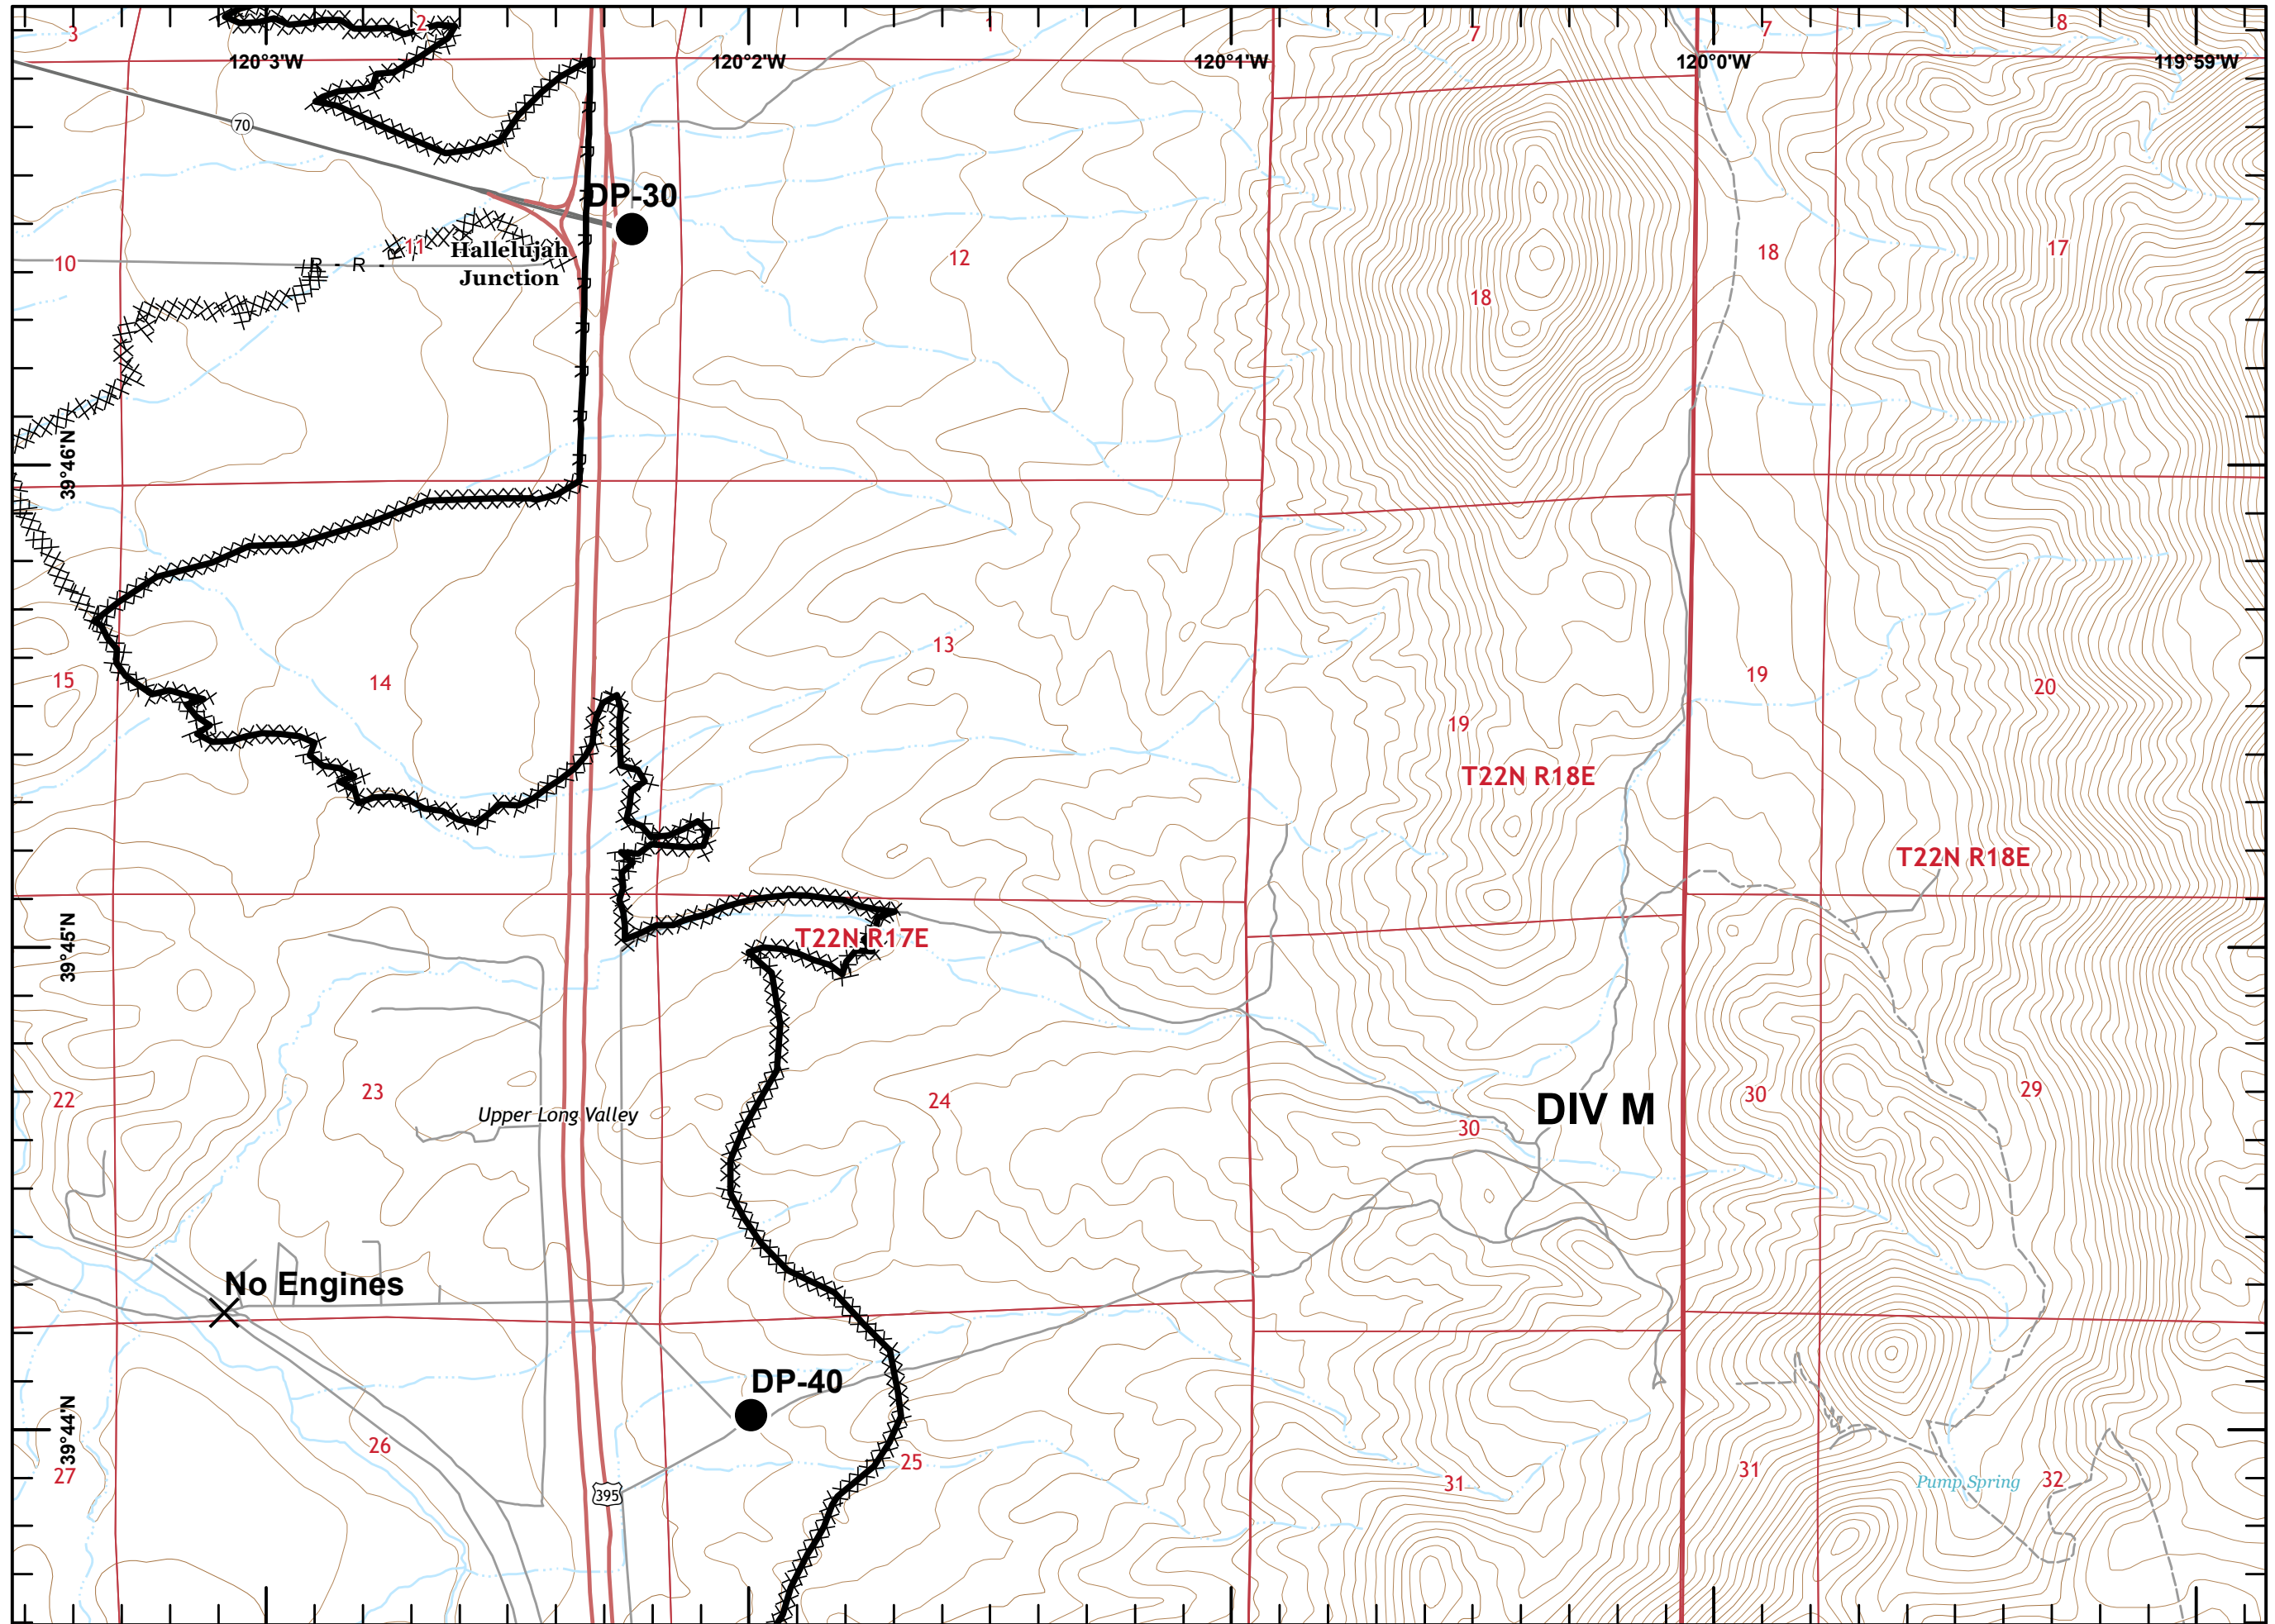

Loyalton Fire
 CA-TNF-001600
 08/22/2020

- Camp
- Closure
- Dip Site
- Drop Point
- Hazard
- Incident Command Post
- Repeater
- Safety Zone
- Value at Risk
- Division Break

- Uncontrolled Fire Edge
- Contained Line
- Completed Dozer Line
- H - H Completed Hand Line
- R - R Road as Completed Line
- Planned Secondary Line
- Babbitt Peak RNA
- Sensitive Plants

Miles

- Dip Site
- Safety Zone
- Division Break
- Contained Line
- Completed Dozer Line
- R - R Road as Completed Line
- Sensitive Plants

Miles

- Drop Point
- ⌋ Division Break
- Contained Line
- XXXXX Completed Dozer Line
- R - R Road as Completed Line

Loyalton Fire
CA-TNF-001600

Page 5 of 12

- Contained Line
- XXXXX Completed Dozer Line
- R - R Road as Completed Line

Miles

- ✕ Closure
- Drop Point
- Contained Line
- XXXXX Completed Dozer Line
- R - R Road as Completed Line

Miles

- ✕ Closure
- Drop Point
-) Division Break

- Contained Line
- XXXXX Completed Dozer Line
- R - R Road as Completed Line
- ▭ Sensitive Plants

Miles

- Dip Site
- Hazard
- Contained Line
- Completed Dozer Line
- Sensitive Plants