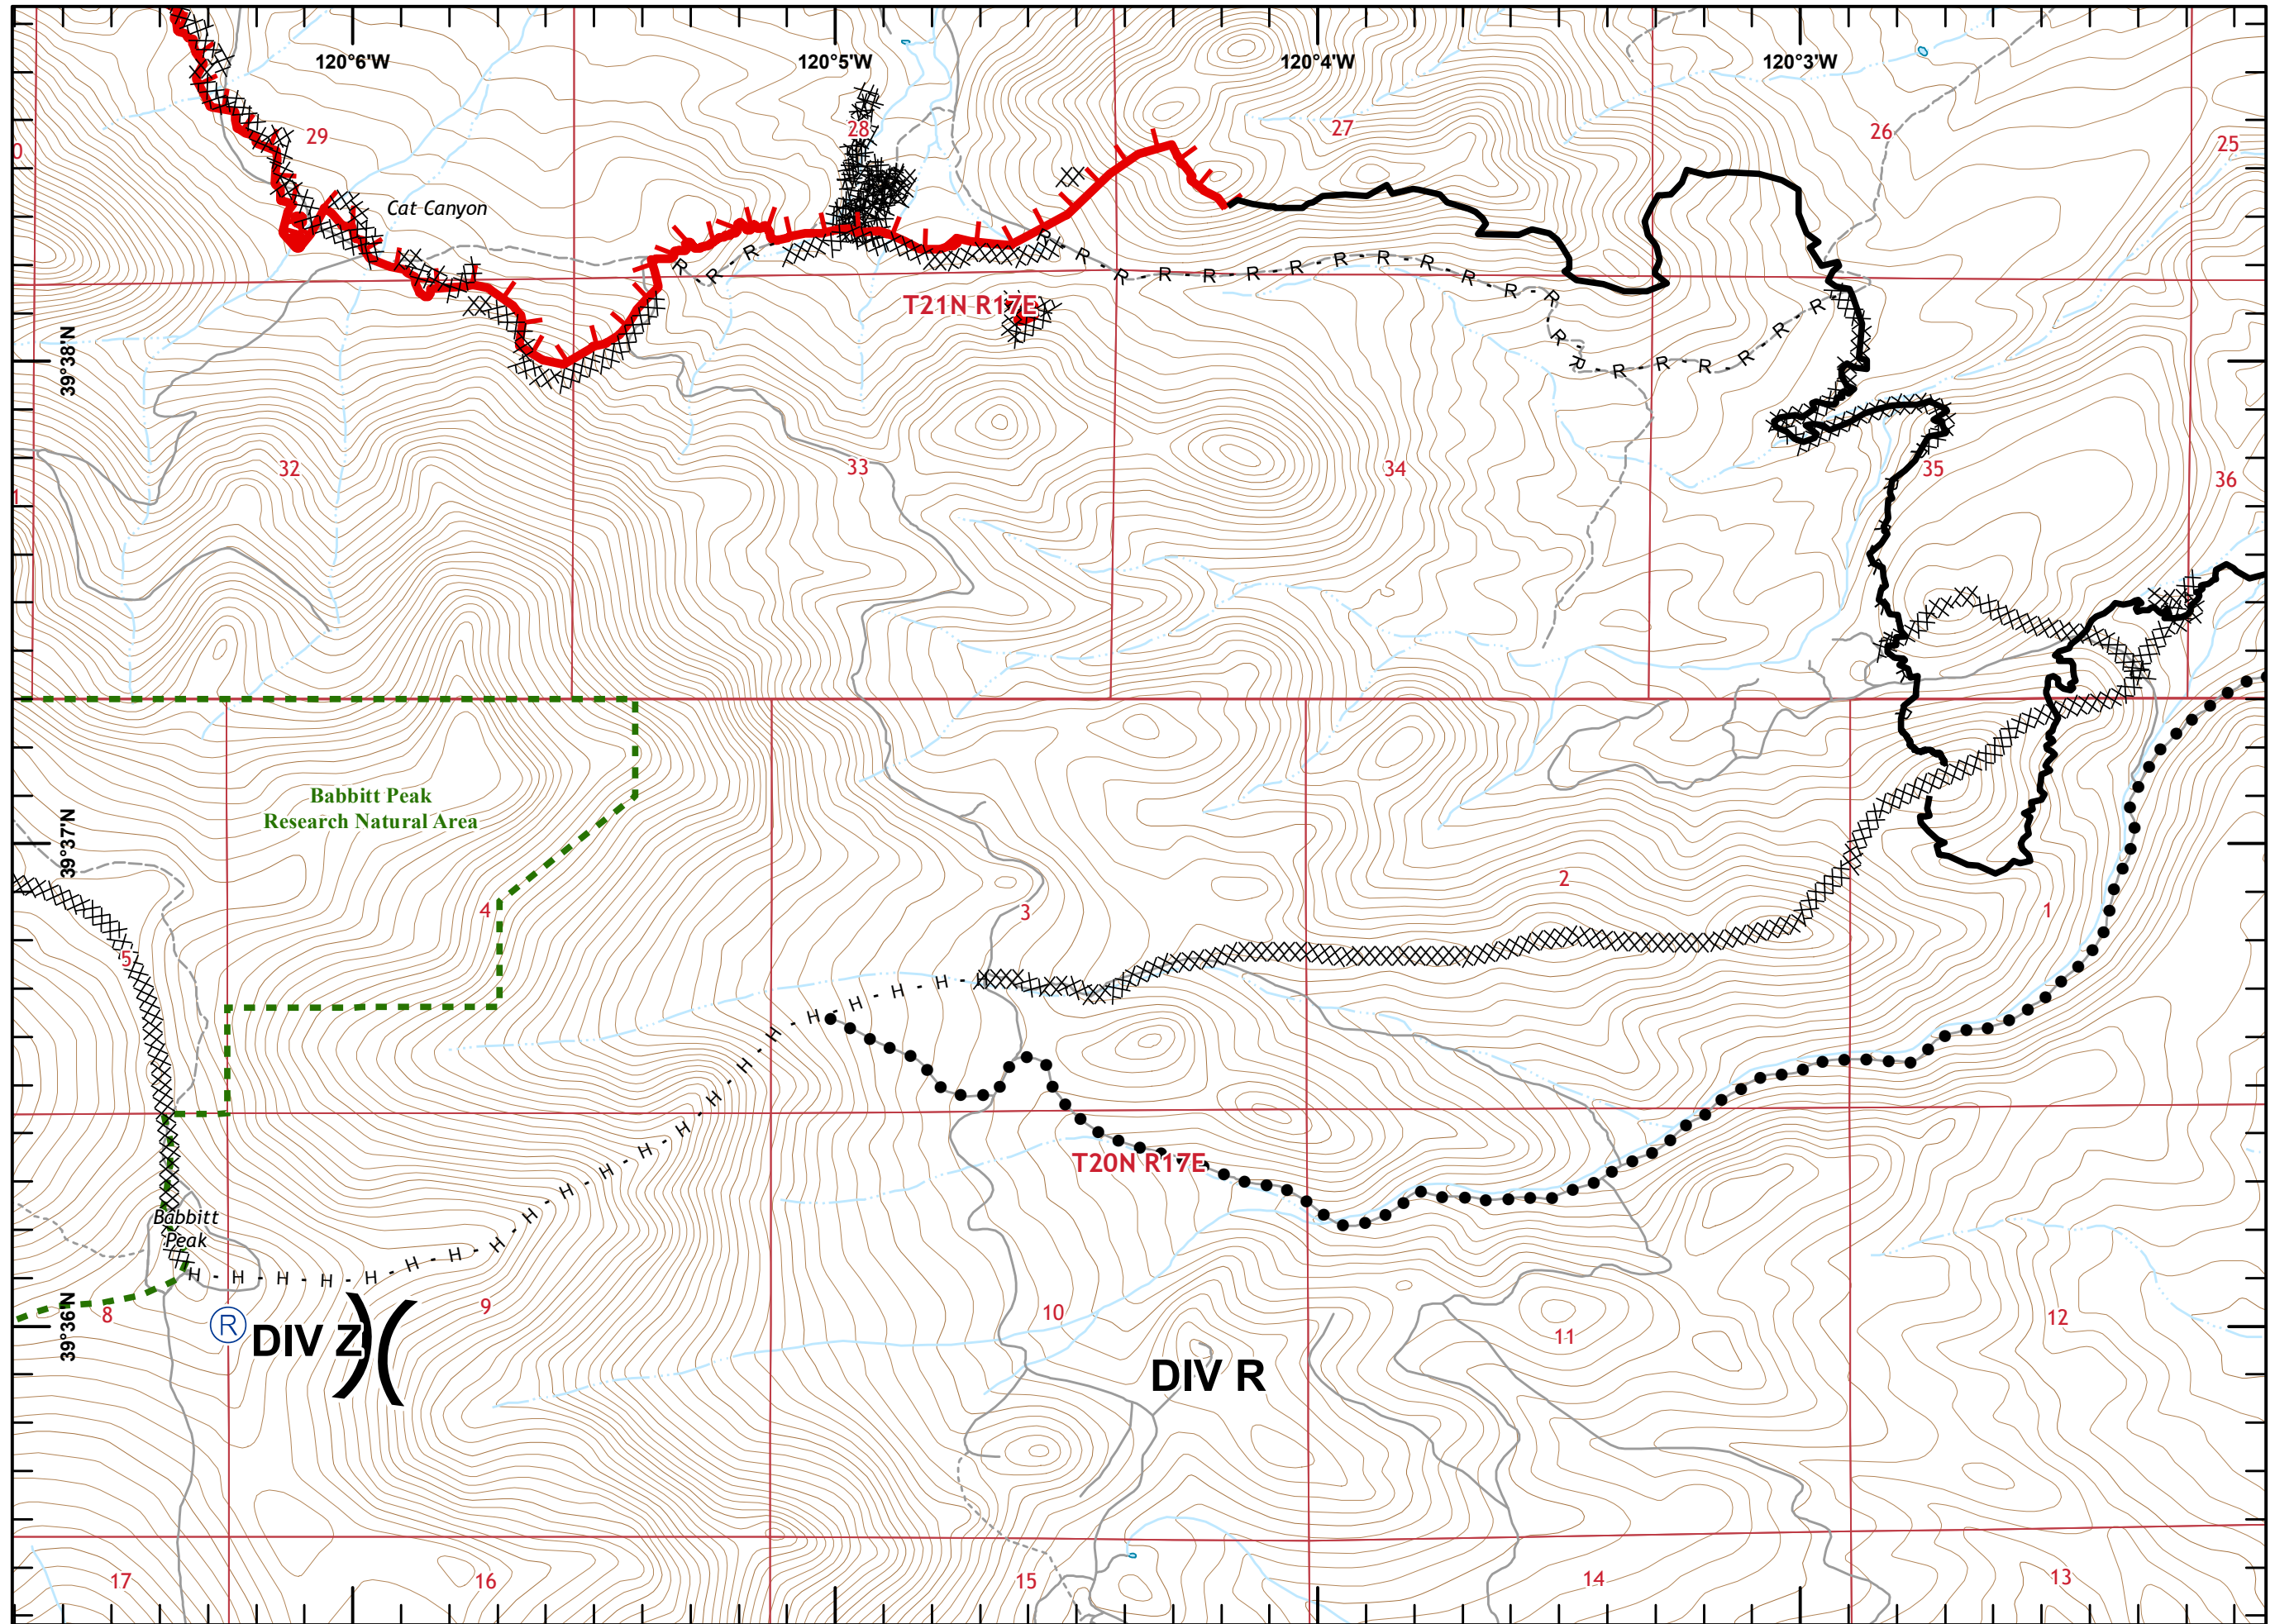

- Repeater
- Division Break
- Uncontrolled Fire Edge
- Contained Line
- Completed Dozer Line
- Completed Hand Line
- Road as Completed Line
- Planned Secondary Line
- Babbitt Peak RNA

Miles