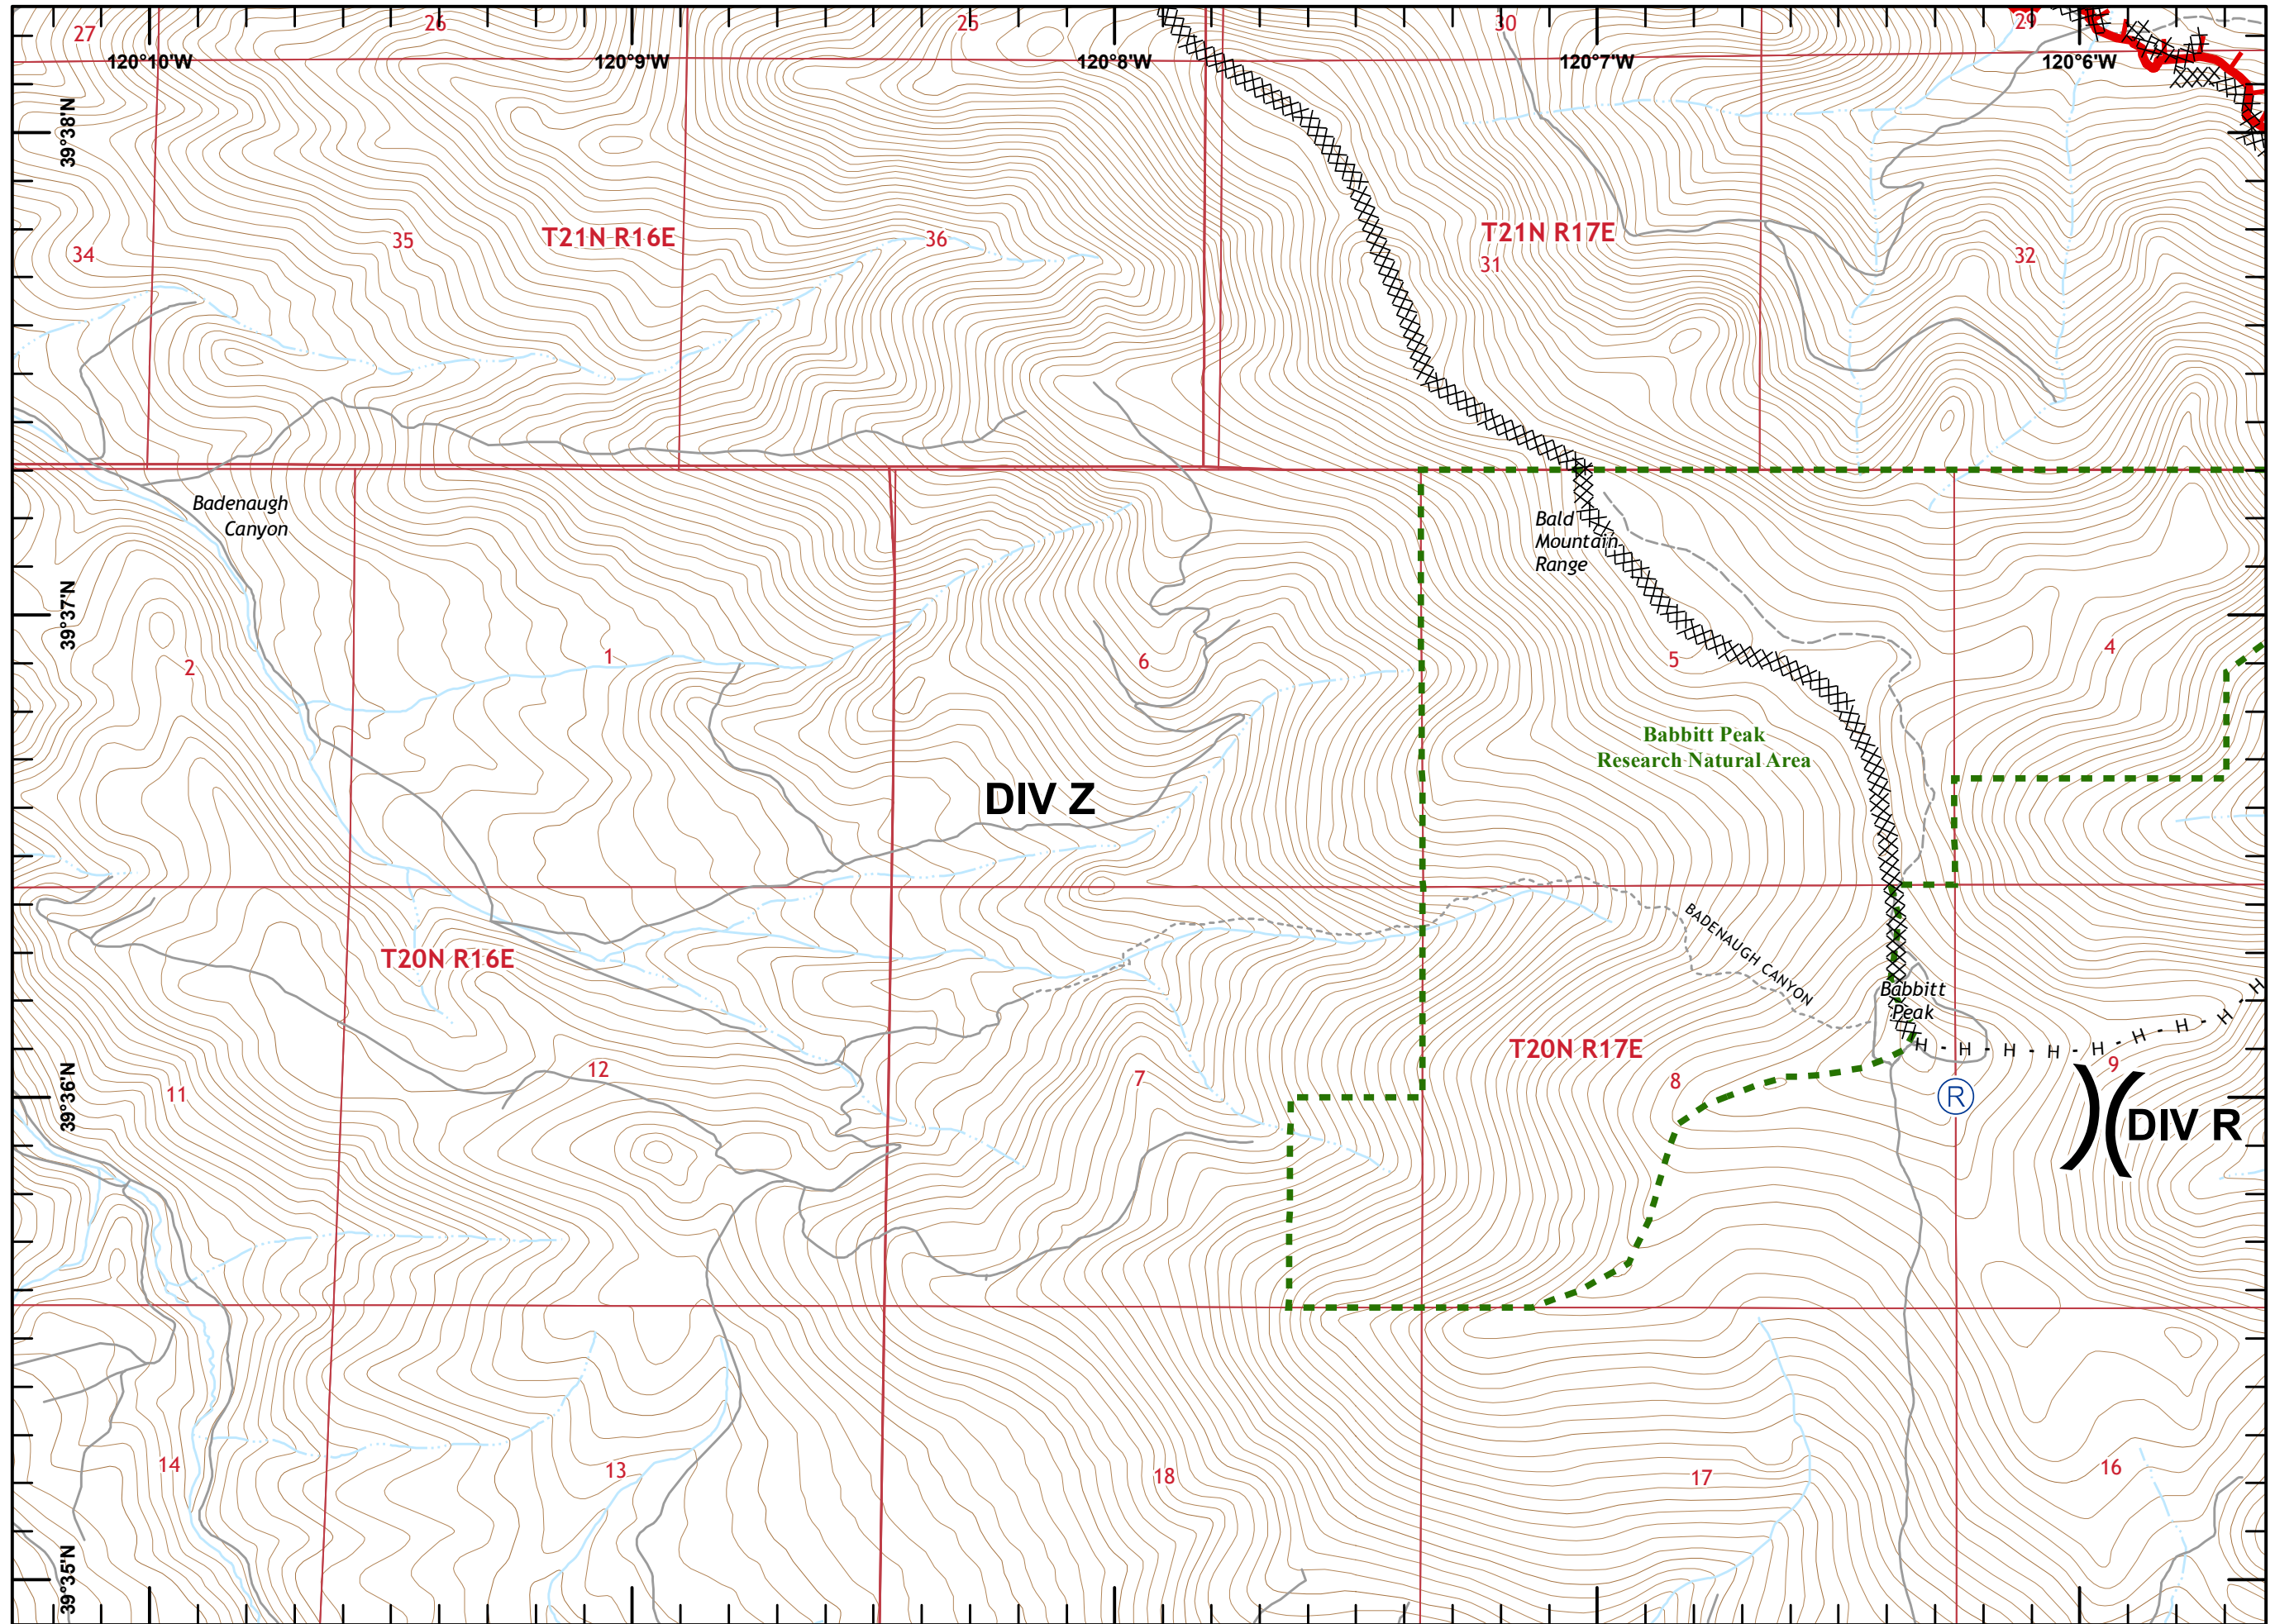

Loyalton Fire
 CA-TNF-001600
 08/22/2020

- Camp
- Closure
- Dip Site
- Drop Point
- Hazard
- Incident Command Post
- Repeater
- Safety Zone
- Value at Risk
- Division Break

- Uncontrolled Fire Edge
- Contained Line
- Completed Dozer Line
- H - H Completed Hand Line
- R - R Road as Completed Line
- Planned Secondary Line
- Babbitt Peak RNA
- Sensitive Plants

- Dip Site
- Drop Point
- Fence - Cut/Damaged
- Division Break

- Contained Line
- Completed Dozer Line
- H - H Completed Hand Line
- R - R Road as Completed Line

Miles

- Drop Point
- ⊗ Fence - Cut/Damaged
- ▲ Value at Risk
- ⎵ Division Break
- Contained Line
- XXXXX Completed Dozer Line
- ▭ Sensitive Plants

Miles

Ⓡ Repeater

) Division Break

┌ Uncontrolled Fire Edge

XXXXX Completed Dozer Line

H · H Completed Hand Line

▤ Babbitt Peak RNA

Miles

- Camp
- Dip Site
- Division Break
- Uncontrolled Fire Edge
- Contained Line
- Completed Dozer Line
- Completed Hand Line

Miles