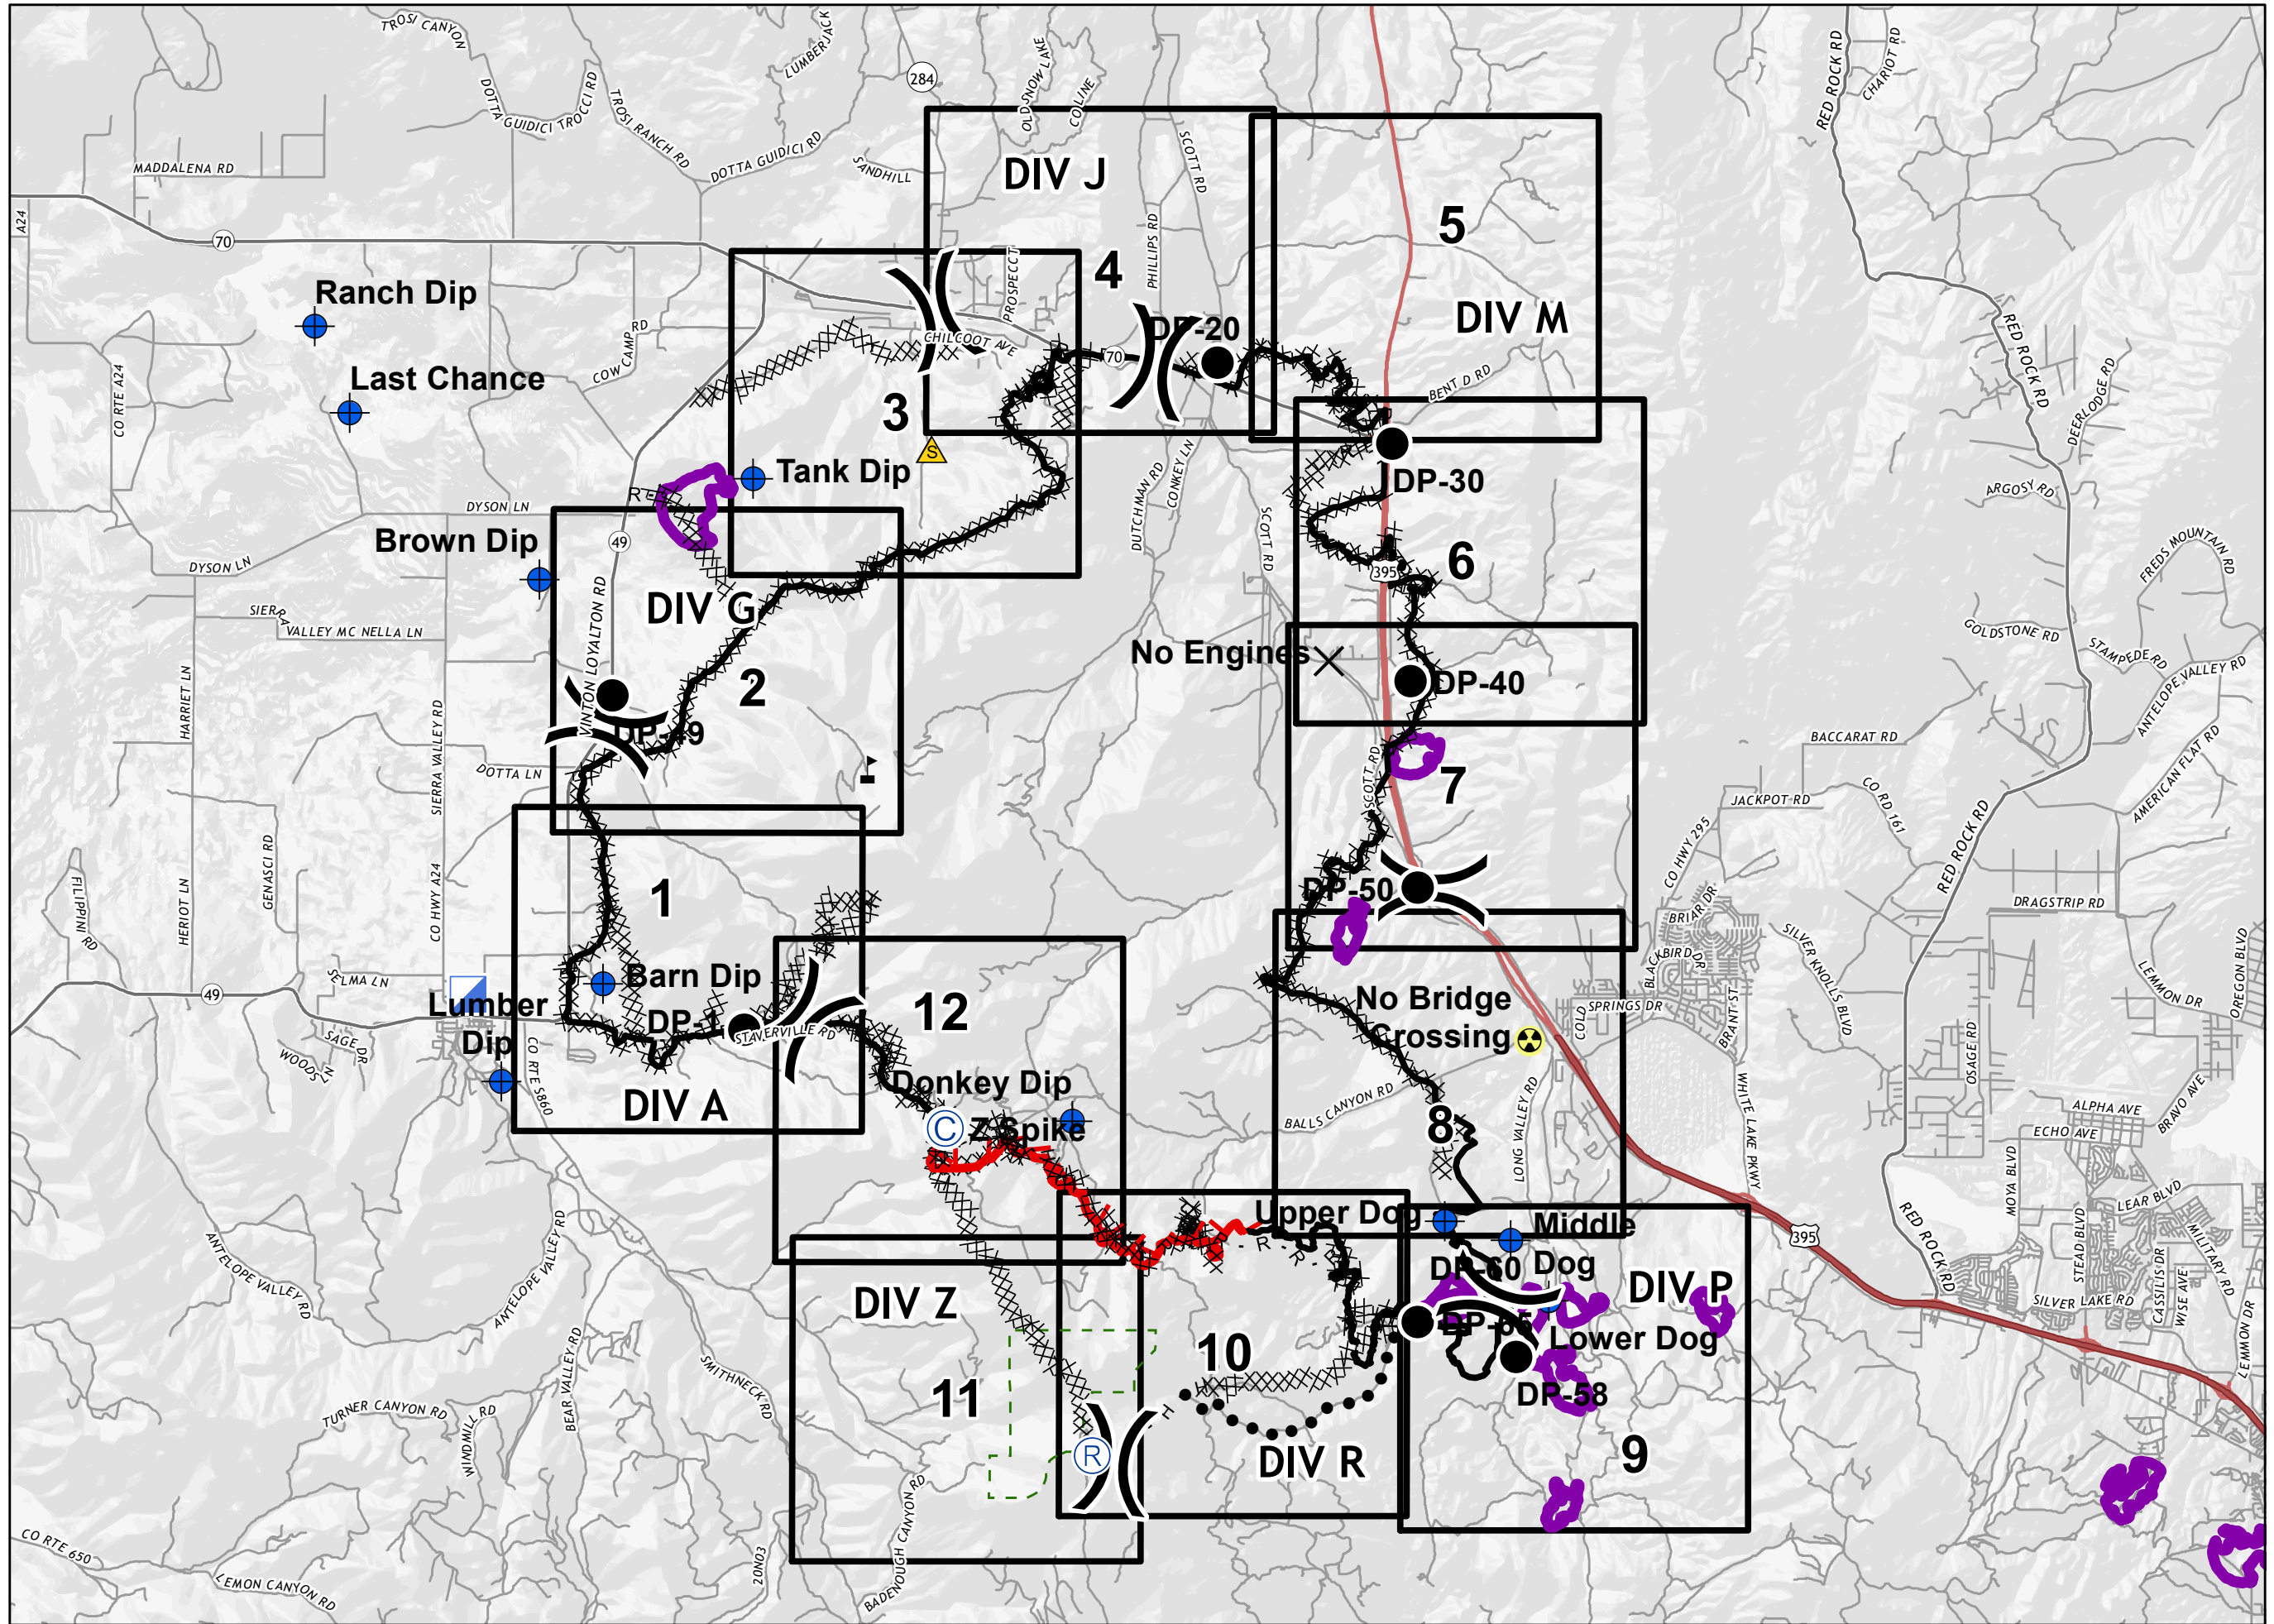

Loyalton Fire
 CA-TNF-001600
 08/22/2020

- Camp
- Closure
- Dip Site
- Drop Point
- Hazard
- Incident Command Post
- Repeater
- Safety Zone
- Value at Risk
- Division Break

- Uncontrolled Fire Edge
- Contained Line
- Completed Dozer Line
- H - H Completed Hand Line
- R - R Road as Completed Line
- Planned Secondary Line
- Babbitt Peak RNA
- Sensitive Plants

- Dip Site
- Drop Point
- Fence - Cut/Damaged
- Division Break

- Contained Line
- Completed Dozer Line
- H - H Completed Hand Line
- R - R Road as Completed Line

Miles

- Drop Point
- ⊗ Fence - Cut/Damaged
- ▲ Value at Risk
- ⎵ Division Break
- Contained Line
- XXXXX Completed Dozer Line
- ▭ Sensitive Plants

Miles

- Dip Site
- Safety Zone
- Division Break
- Contained Line
- Completed Dozer Line
- R - R Road as Completed Line
- Sensitive Plants

Miles

- Drop Point
- ⌋ Division Break
- Contained Line
- XXXXX Completed Dozer Line
- R - R Road as Completed Line

- Camp
- Dip Site
- Division Break
- Uncontrolled Fire Edge
- Contained Line
- Completed Dozer Line
- Completed Hand Line

Miles