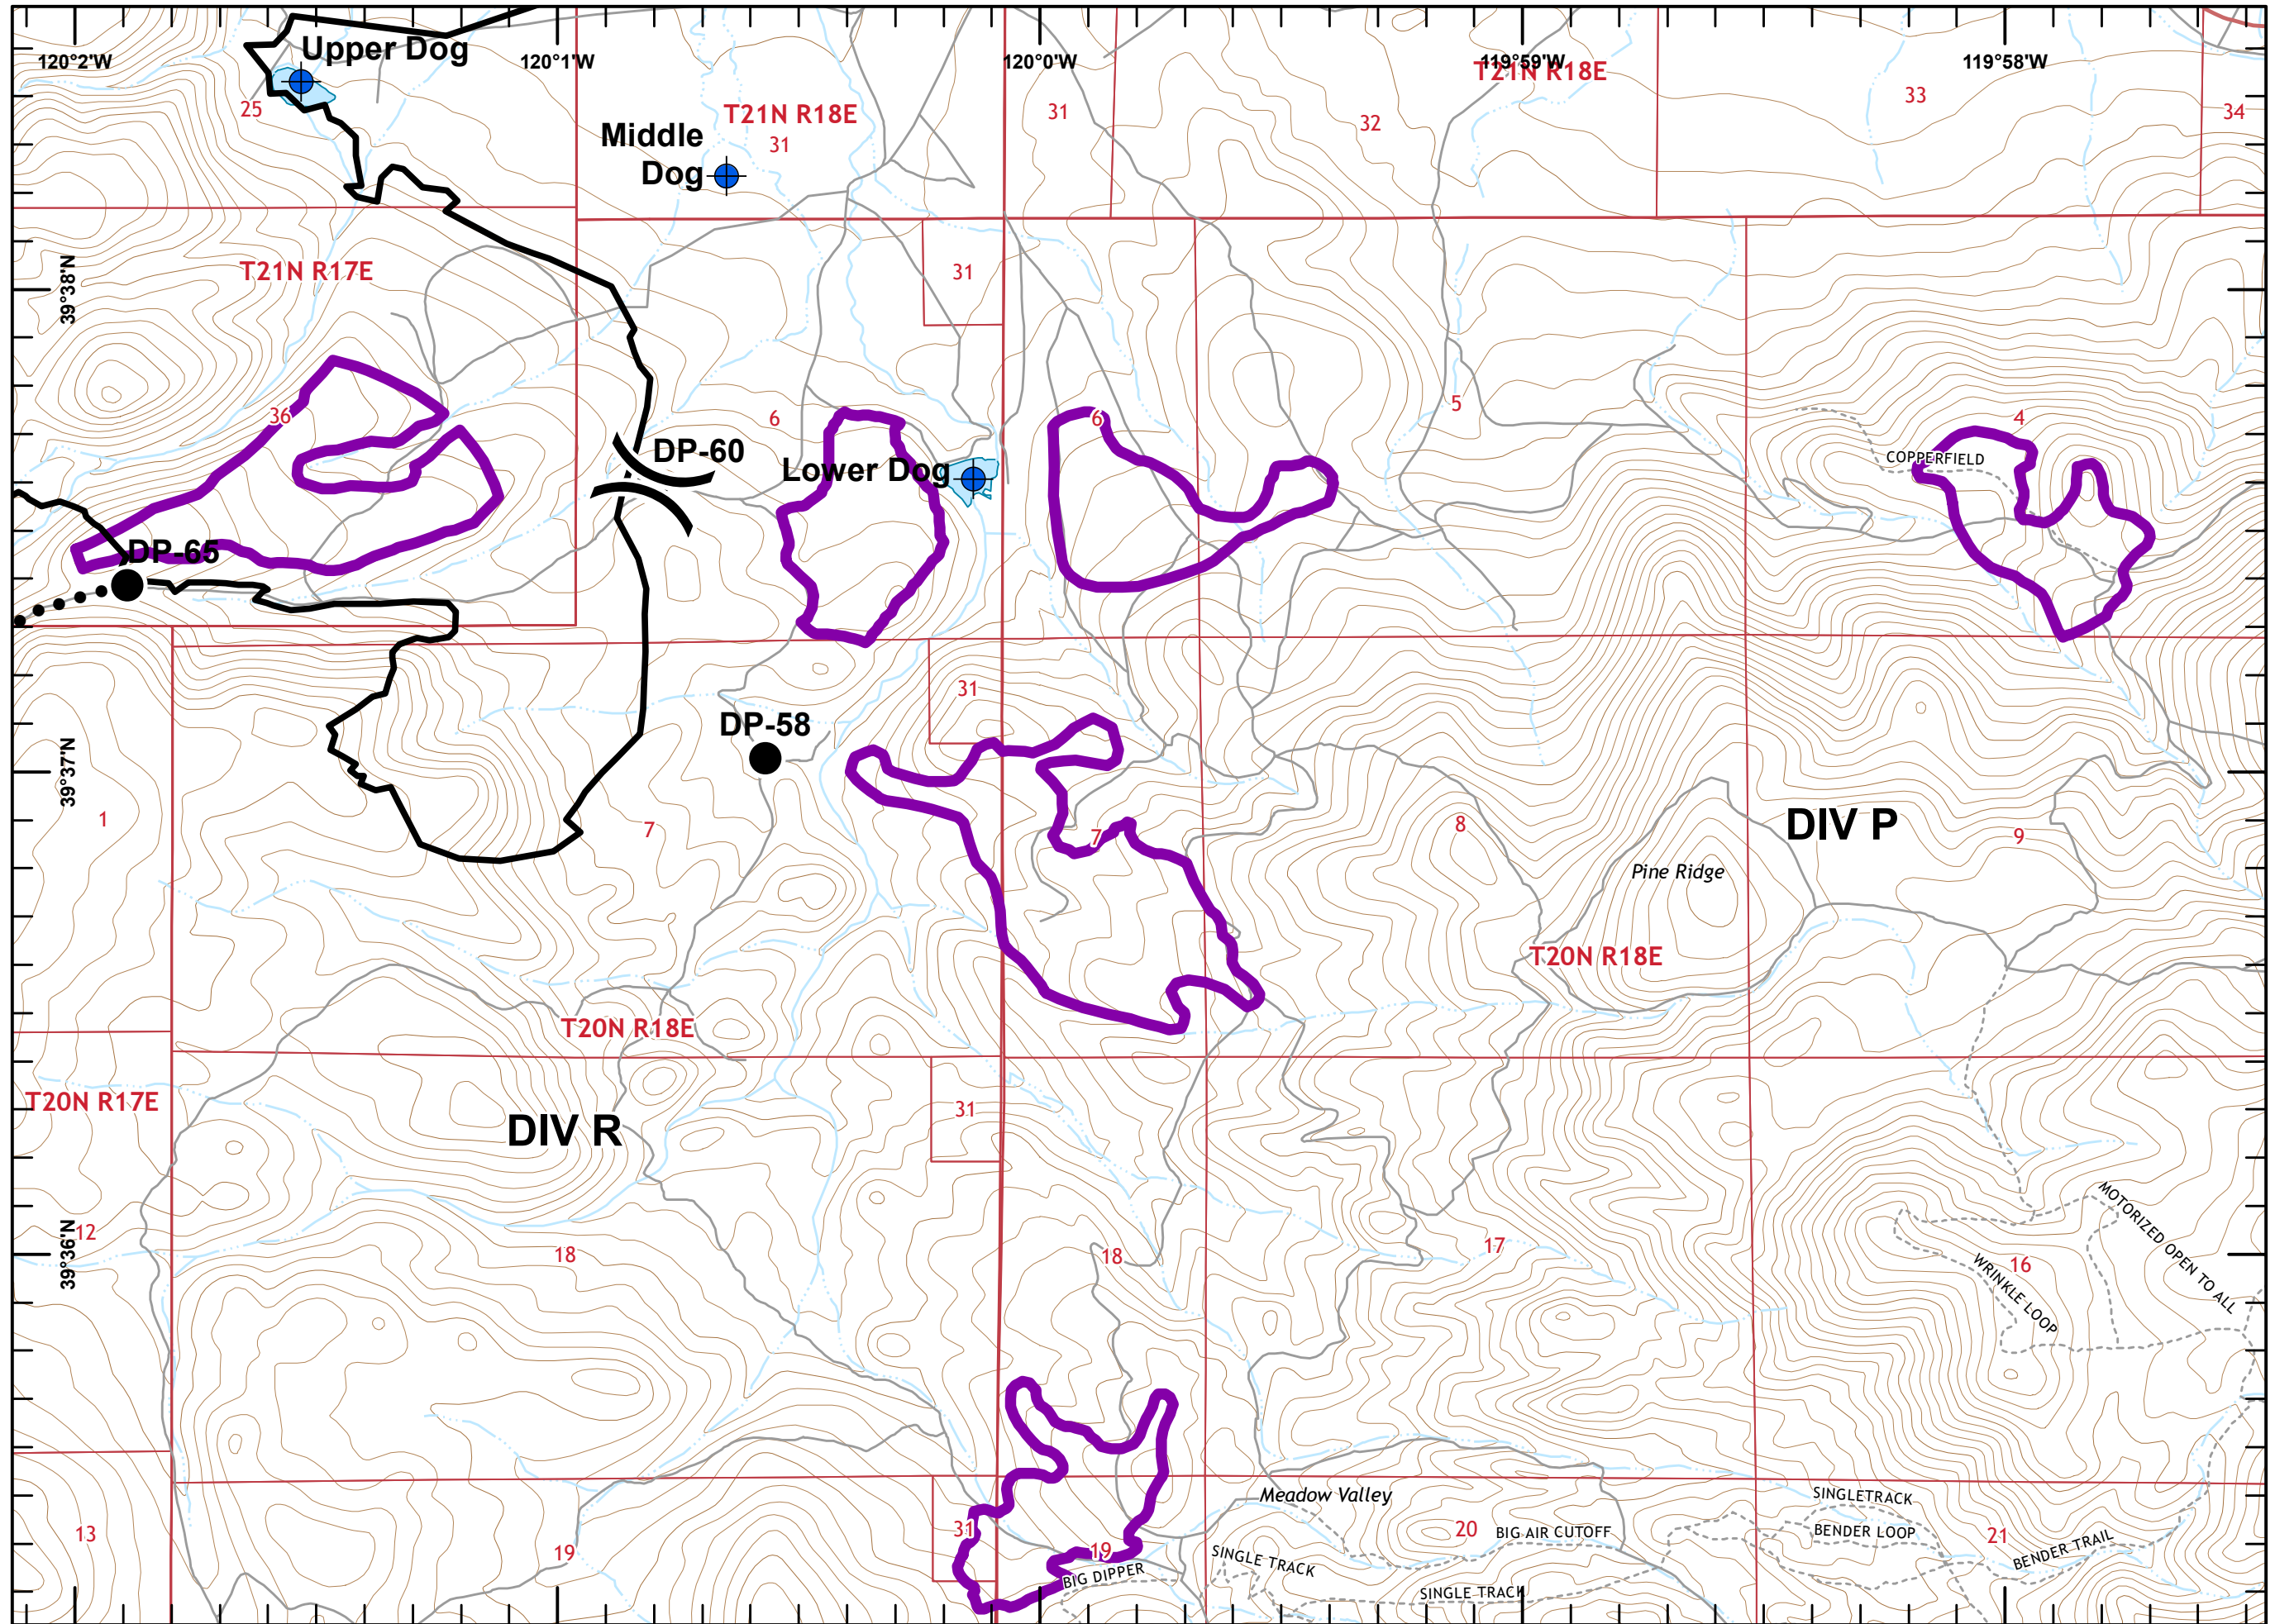

- Dip Site
- Drop Point
- Fence - Cut/Damaged
- Division Break

- Contained Line
- Completed Dozer Line
- H - H Completed Hand Line
- R - R Road as Completed Line

Miles

- Drop Point
- ⊗ Fence - Cut/Damaged
- ▲ Value at Risk
- ⎵ Division Break
- Contained Line
- XXXXX Completed Dozer Line
- ▭ Sensitive Plants

Miles

- ✕ Closure
- Drop Point
-) Division Break

- Contained Line
- XXXXX Completed Dozer Line
- R - R Road as Completed Line
- ▭ Sensitive Plants

Miles

- Dip Site
- Hazard
- Contained Line
- Completed Dozer Line
- Sensitive Plants

Miles

- Dip Site
- Drop Point
- Division Break

- Contained Line
- Planned Secondary Line
- Sensitive Plants

Miles

- Repeater
- Division Break
- Uncontrolled Fire Edge
- Contained Line
- Completed Dozer Line
- Completed Hand Line
- Road as Completed Line
- Planned Secondary Line
- Babbitt Peak RNA

- Camp
- Dip Site
- Division Break
- Uncontrolled Fire Edge
- Contained Line
- Completed Dozer Line
- Completed Hand Line

Miles