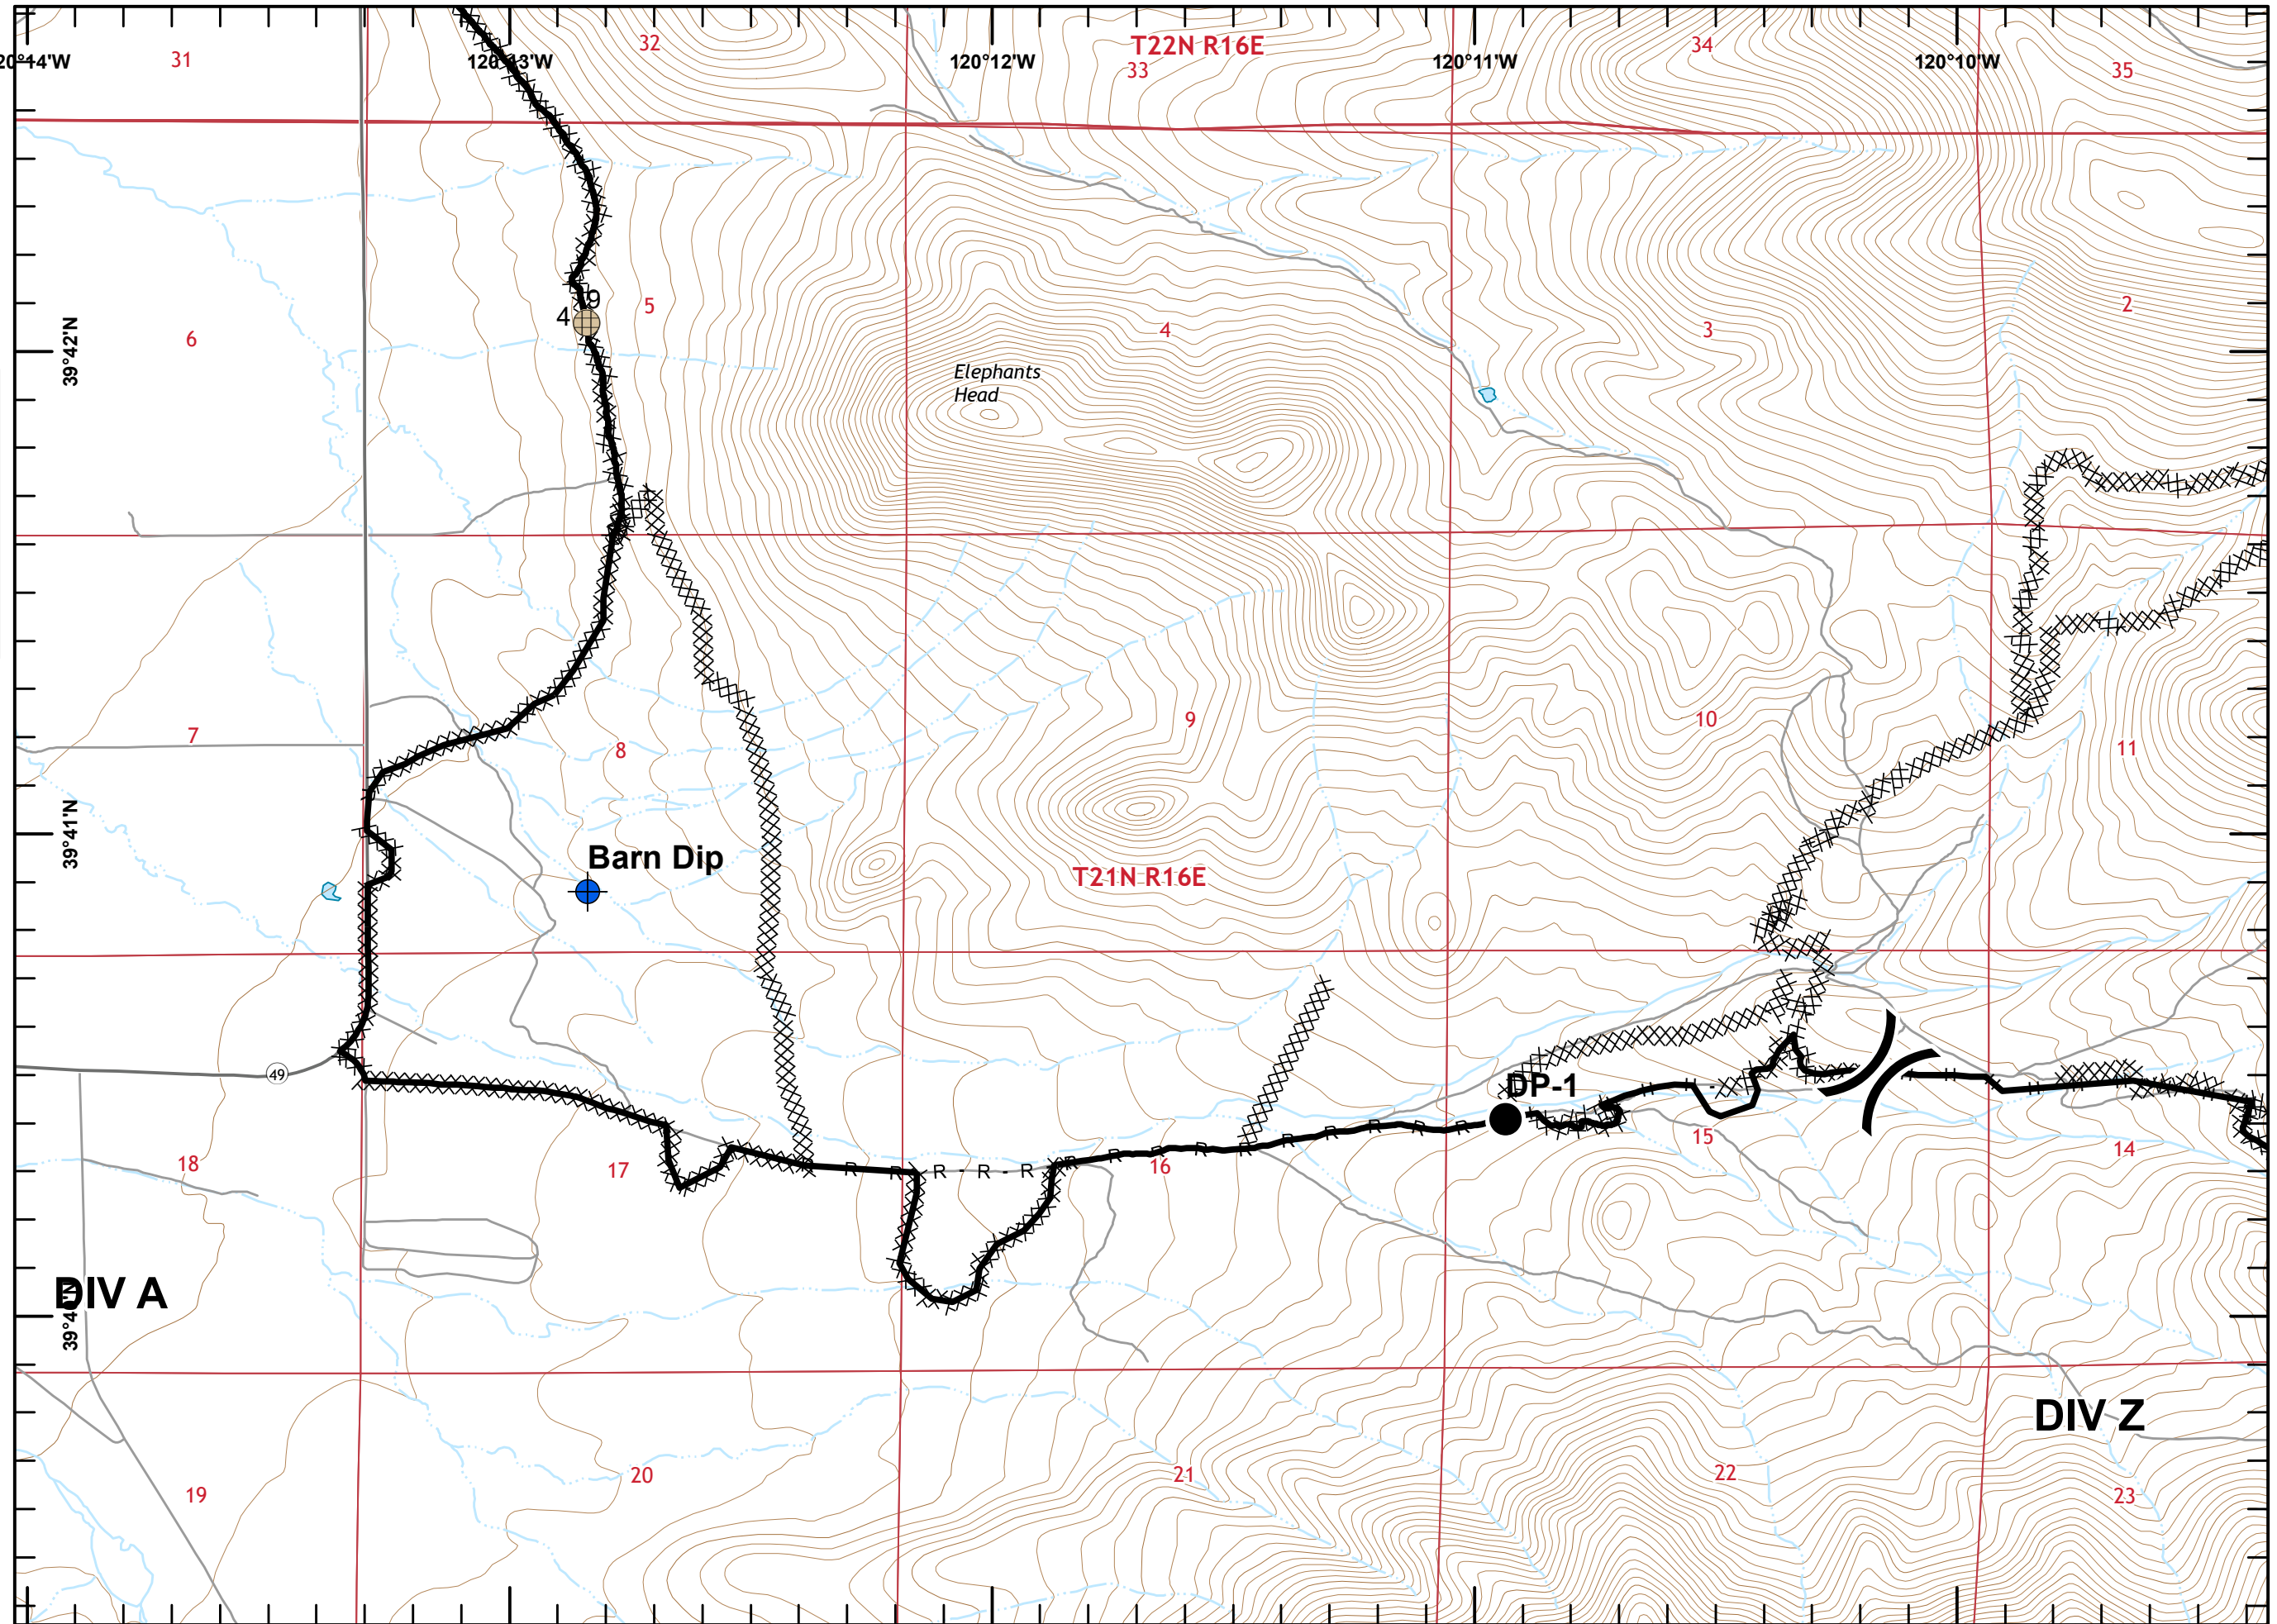

Loyalton Fire
 CA-TNF-001600
 08/22/2020

- Camp
- Closure
- Dip Site
- Drop Point
- Hazard
- Incident Command Post
- Repeater
- Safety Zone
- Value at Risk
- Division Break

- Uncontrolled Fire Edge
- Contained Line
- Completed Dozer Line
- H - H Completed Hand Line
- R - R Road as Completed Line
- Planned Secondary Line
- Babbitt Peak RNA
- Sensitive Plants

- Dip Site
- Drop Point
- Fence - Cut/Damaged
- Division Break

- Contained Line
- Completed Dozer Line
- H - H Completed Hand Line
- R - R Road as Completed Line

Miles

- Drop Point
- ⊗ Fence - Cut/Damaged
- ▲ Value at Risk
- ⎵ Division Break
- Contained Line
- XXXXX Completed Dozer Line
- ▭ Sensitive Plants

Miles

- Dip Site
- Safety Zone
- Division Break
- Contained Line
- Completed Dozer Line
- R - R Road as Completed Line
- Sensitive Plants

Miles

- Drop Point
- ⌋ Division Break
- Contained Line
- XXXXX Completed Dozer Line
- R - R Road as Completed Line

Loyalton Fire
CA-TNF-001600

Page 5 of 12

- Contained Line
- XXXXX Completed Dozer Line
- R - R Road as Completed Line

Miles

- ✕ Closure
- Drop Point
- Contained Line
- XXXXX Completed Dozer Line
- R - R Road as Completed Line