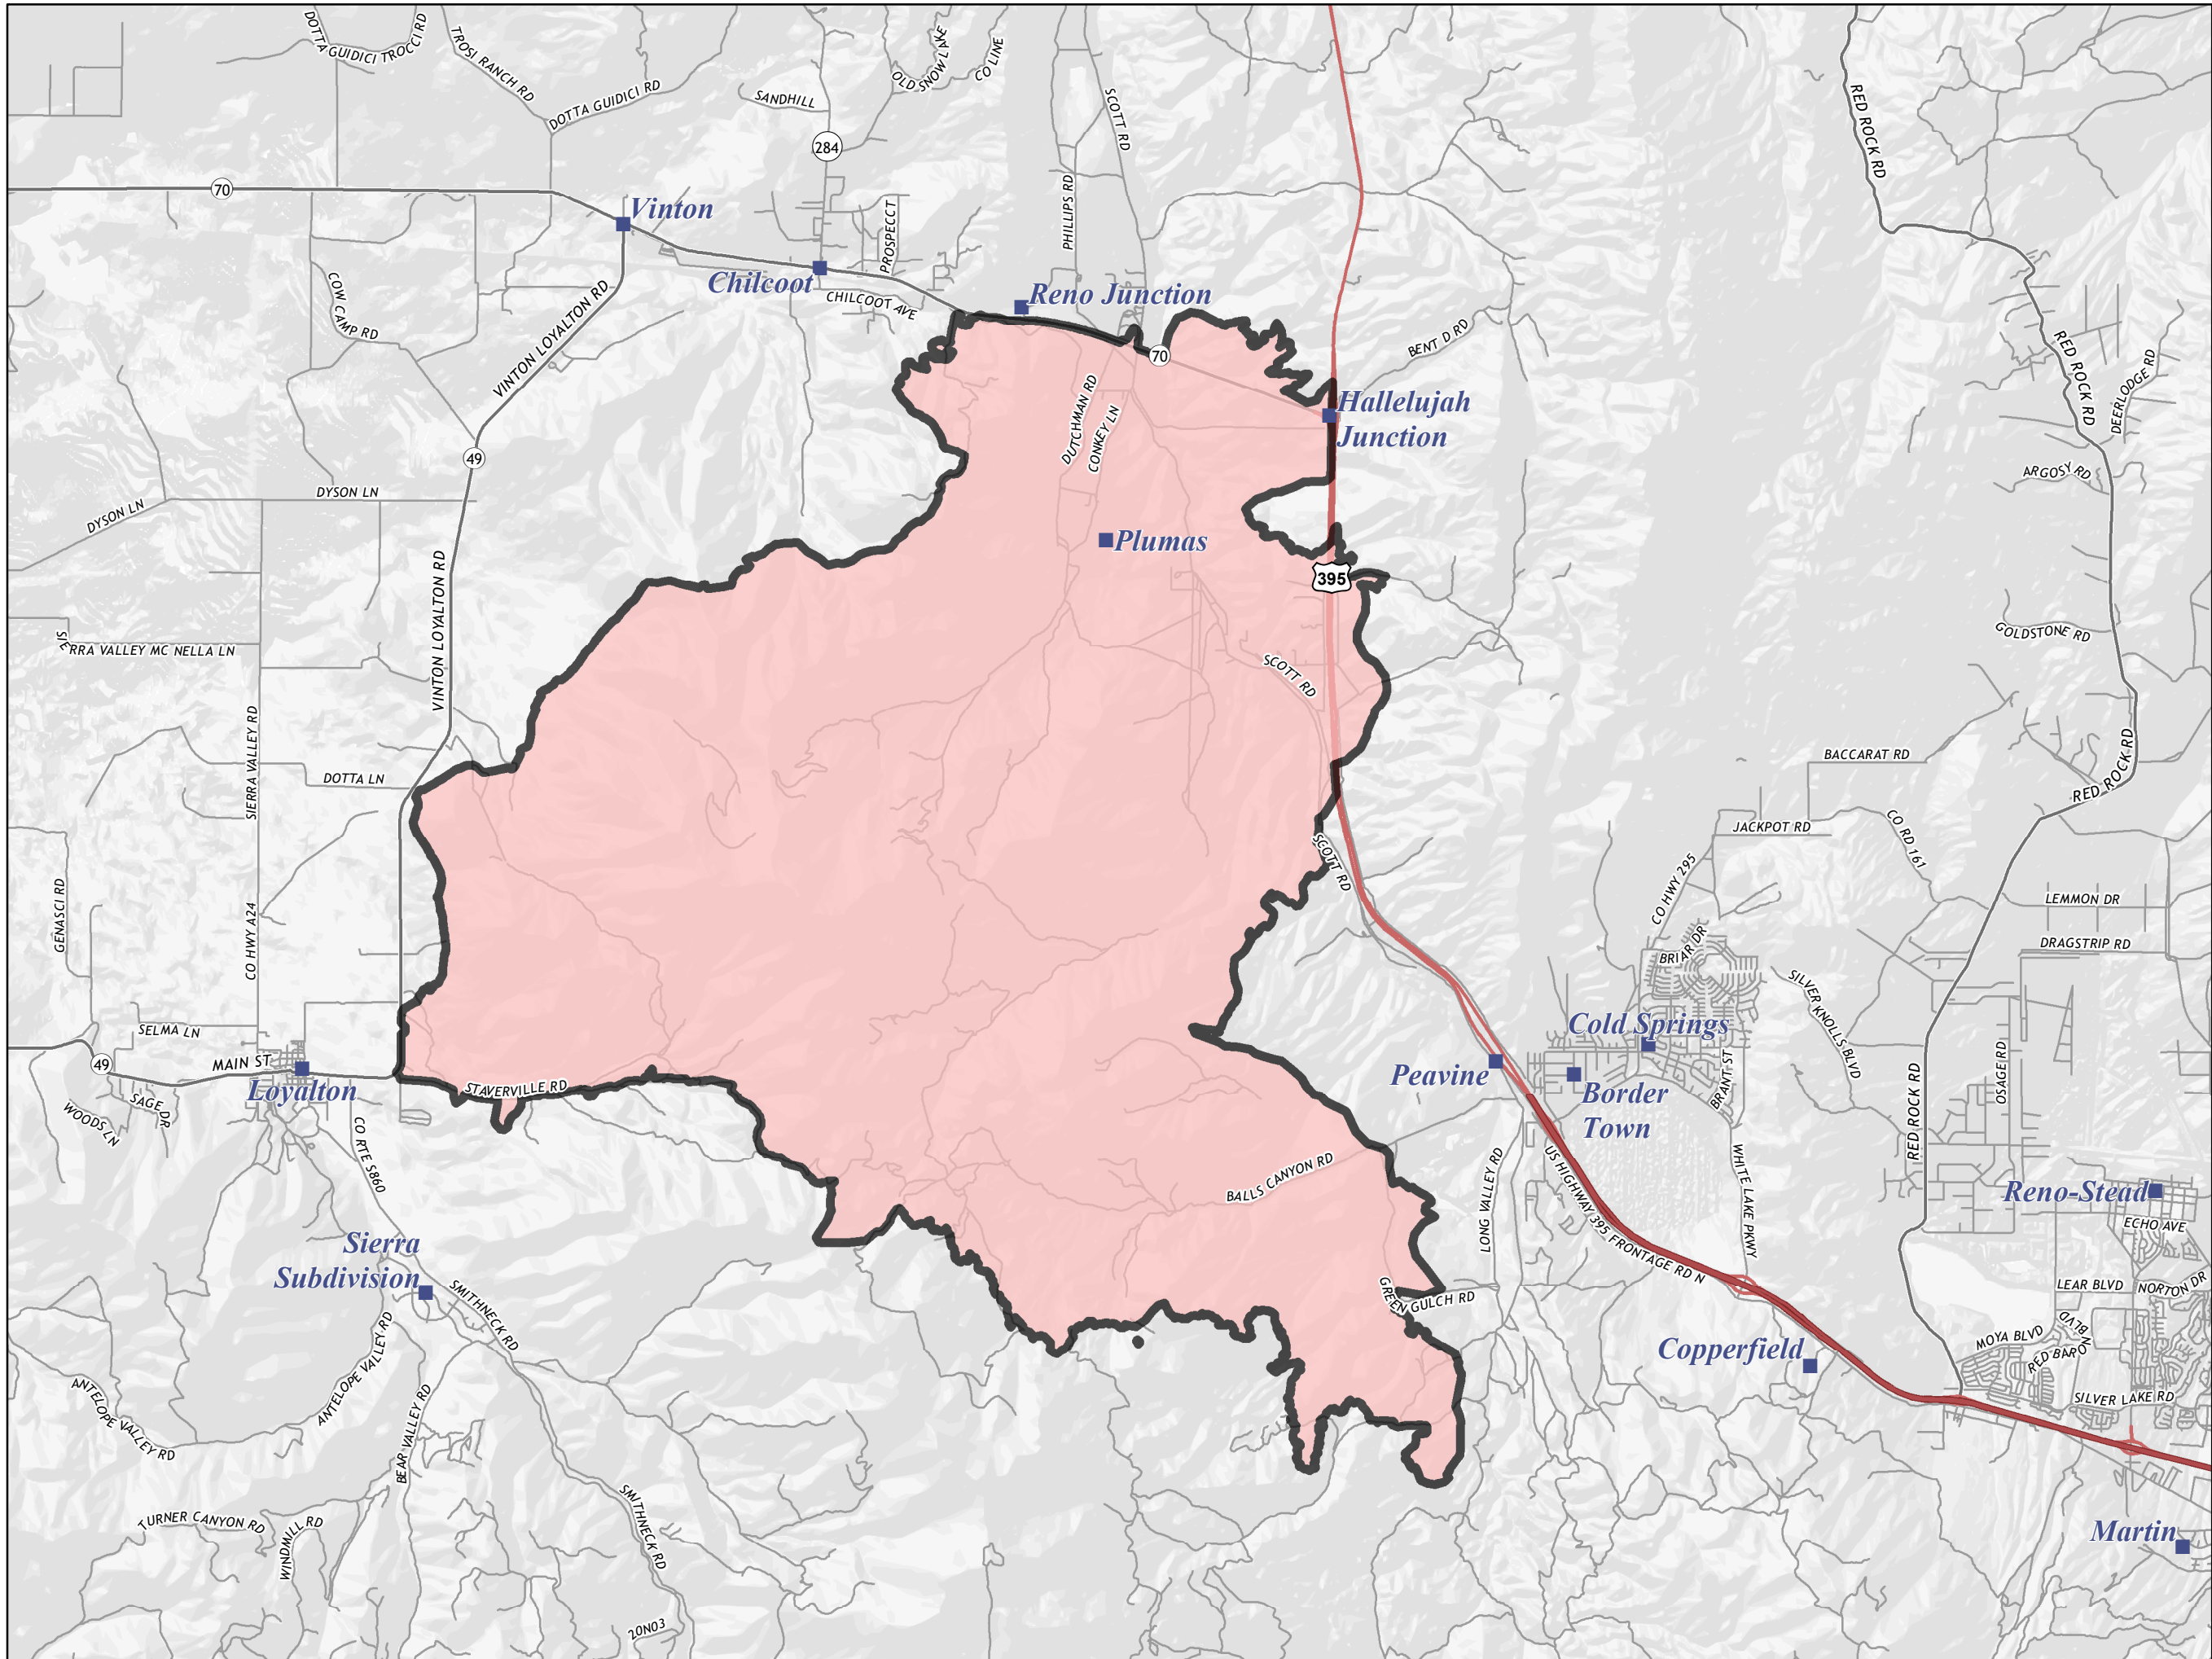

# Loyalton Fire

CA-TNF-001600

Perimeter Map

08/28/2020

47,029 acres

 Wildfire Perimeter

Miles