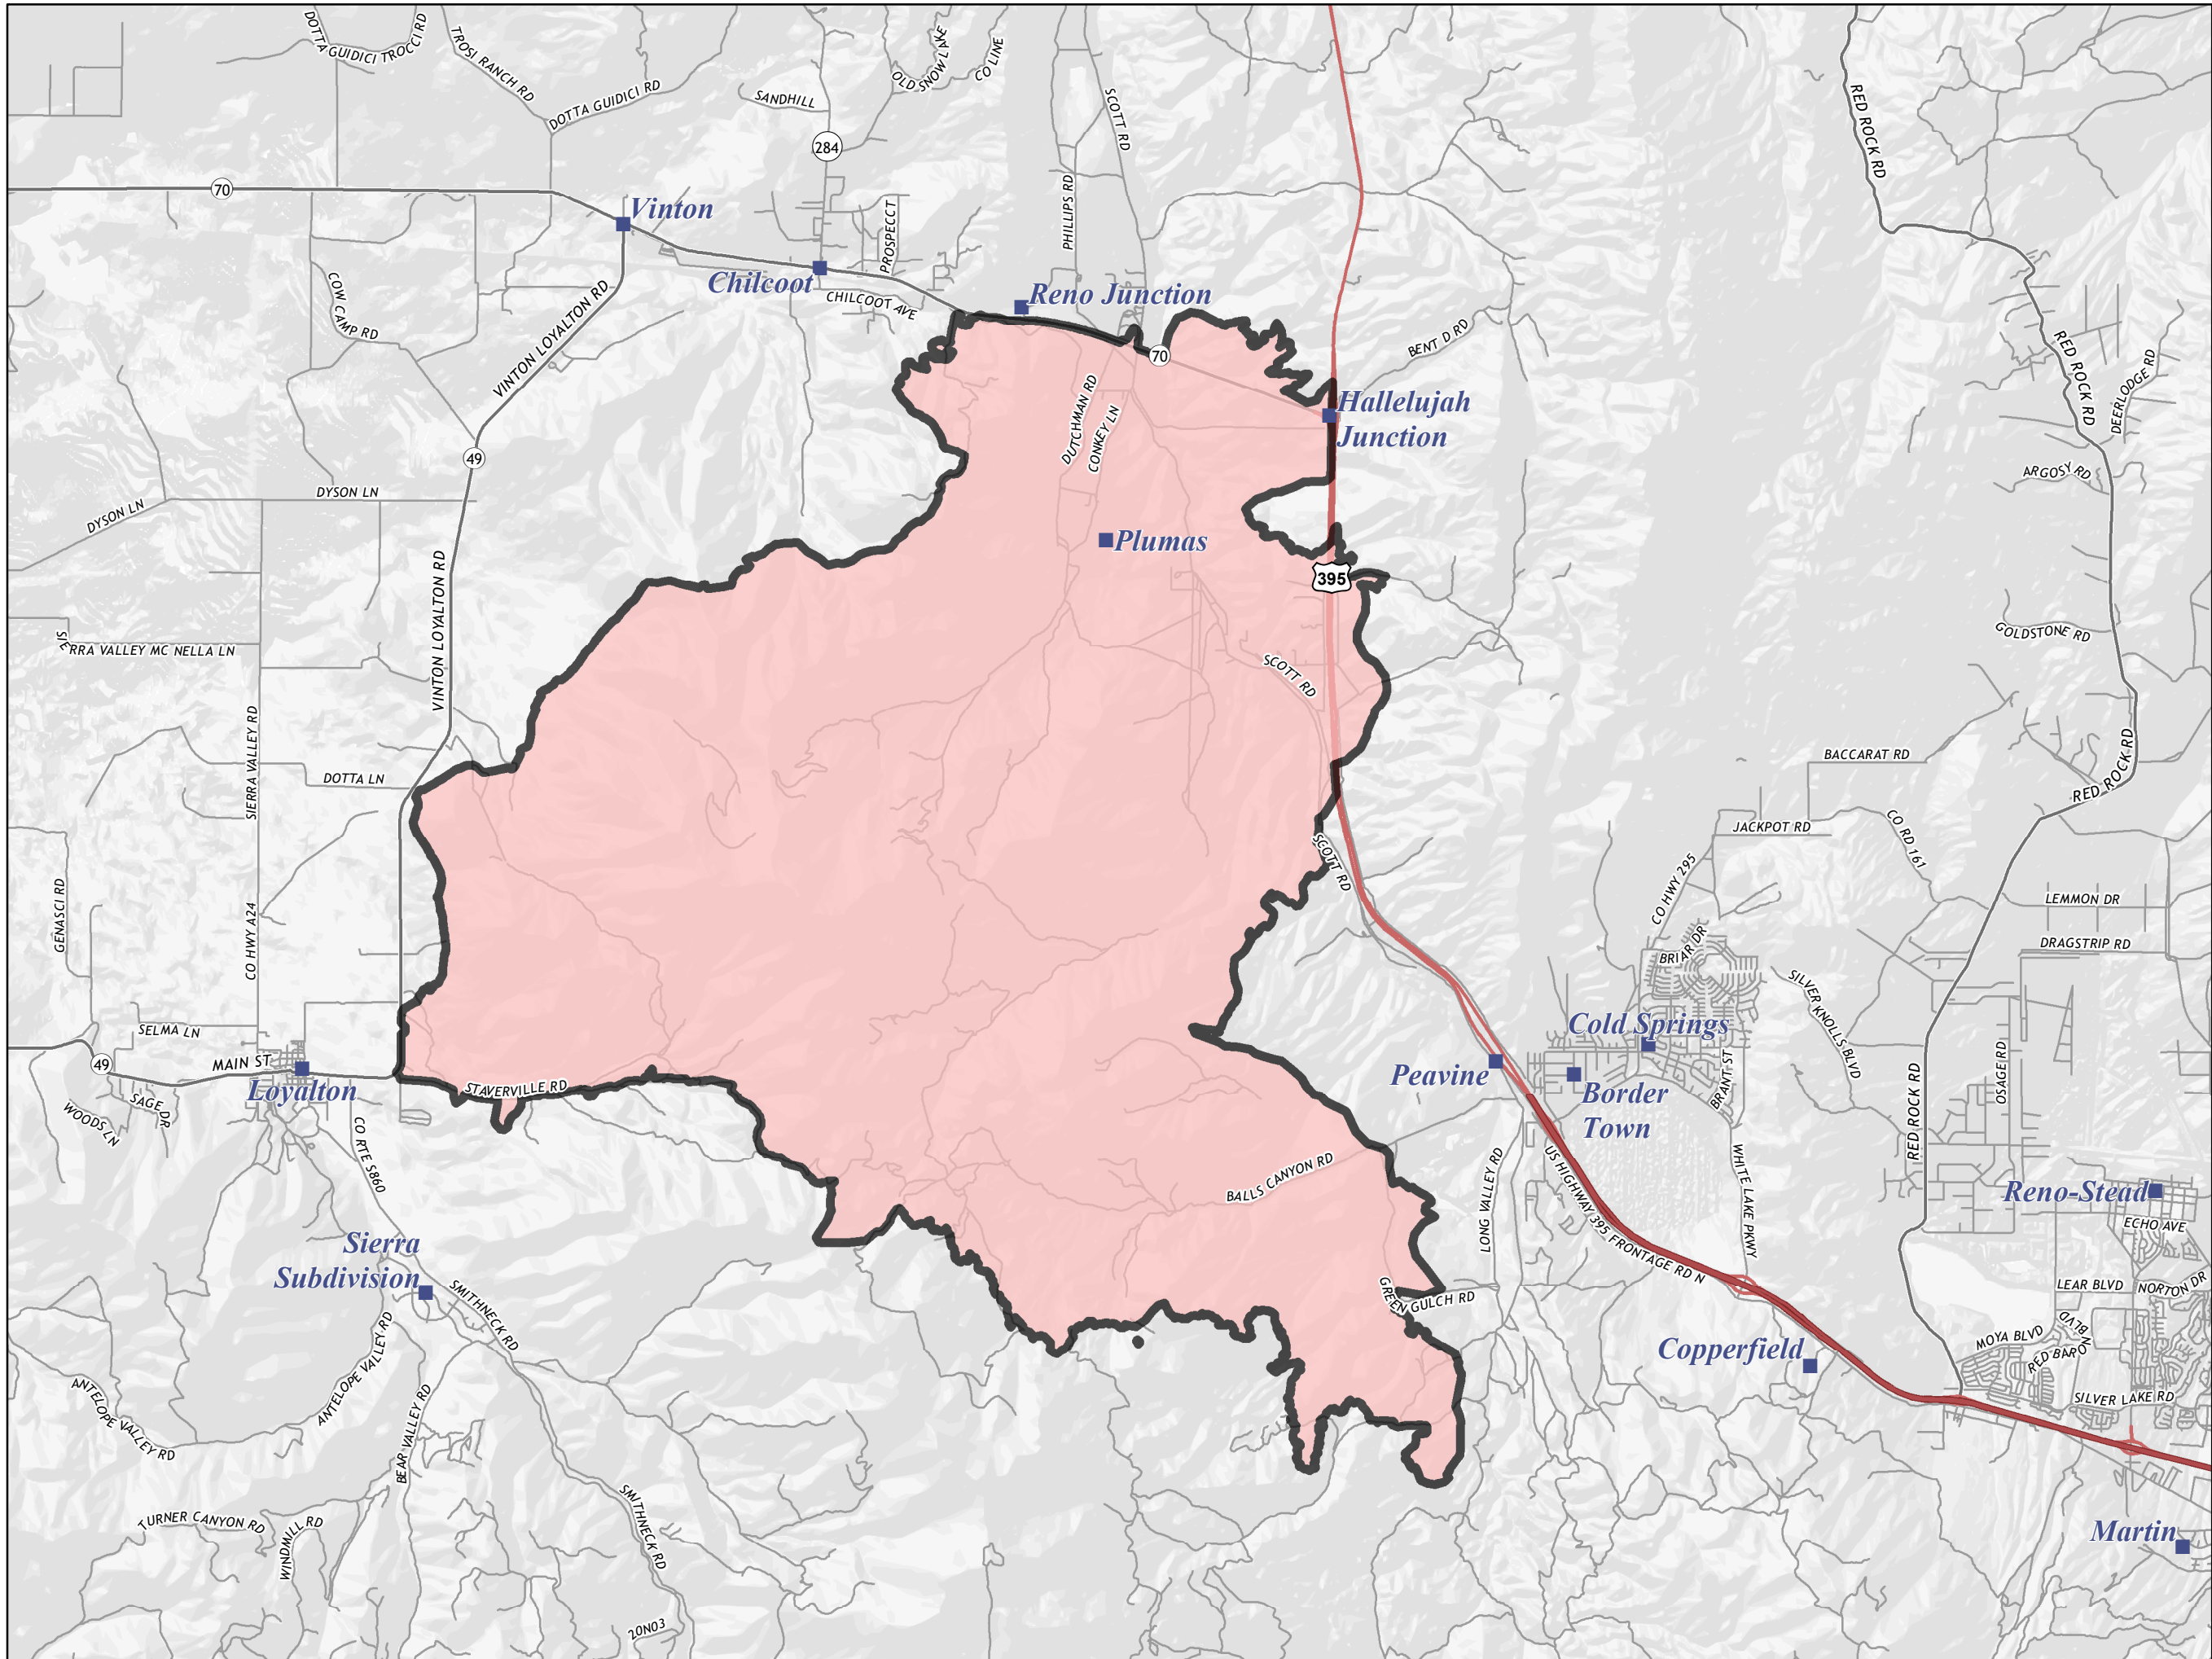

Loyalton Fire

CA-TNF-001600

Perimeter Map

08/29/2020

47,029 acres

 Wildfire Perimeter

Miles