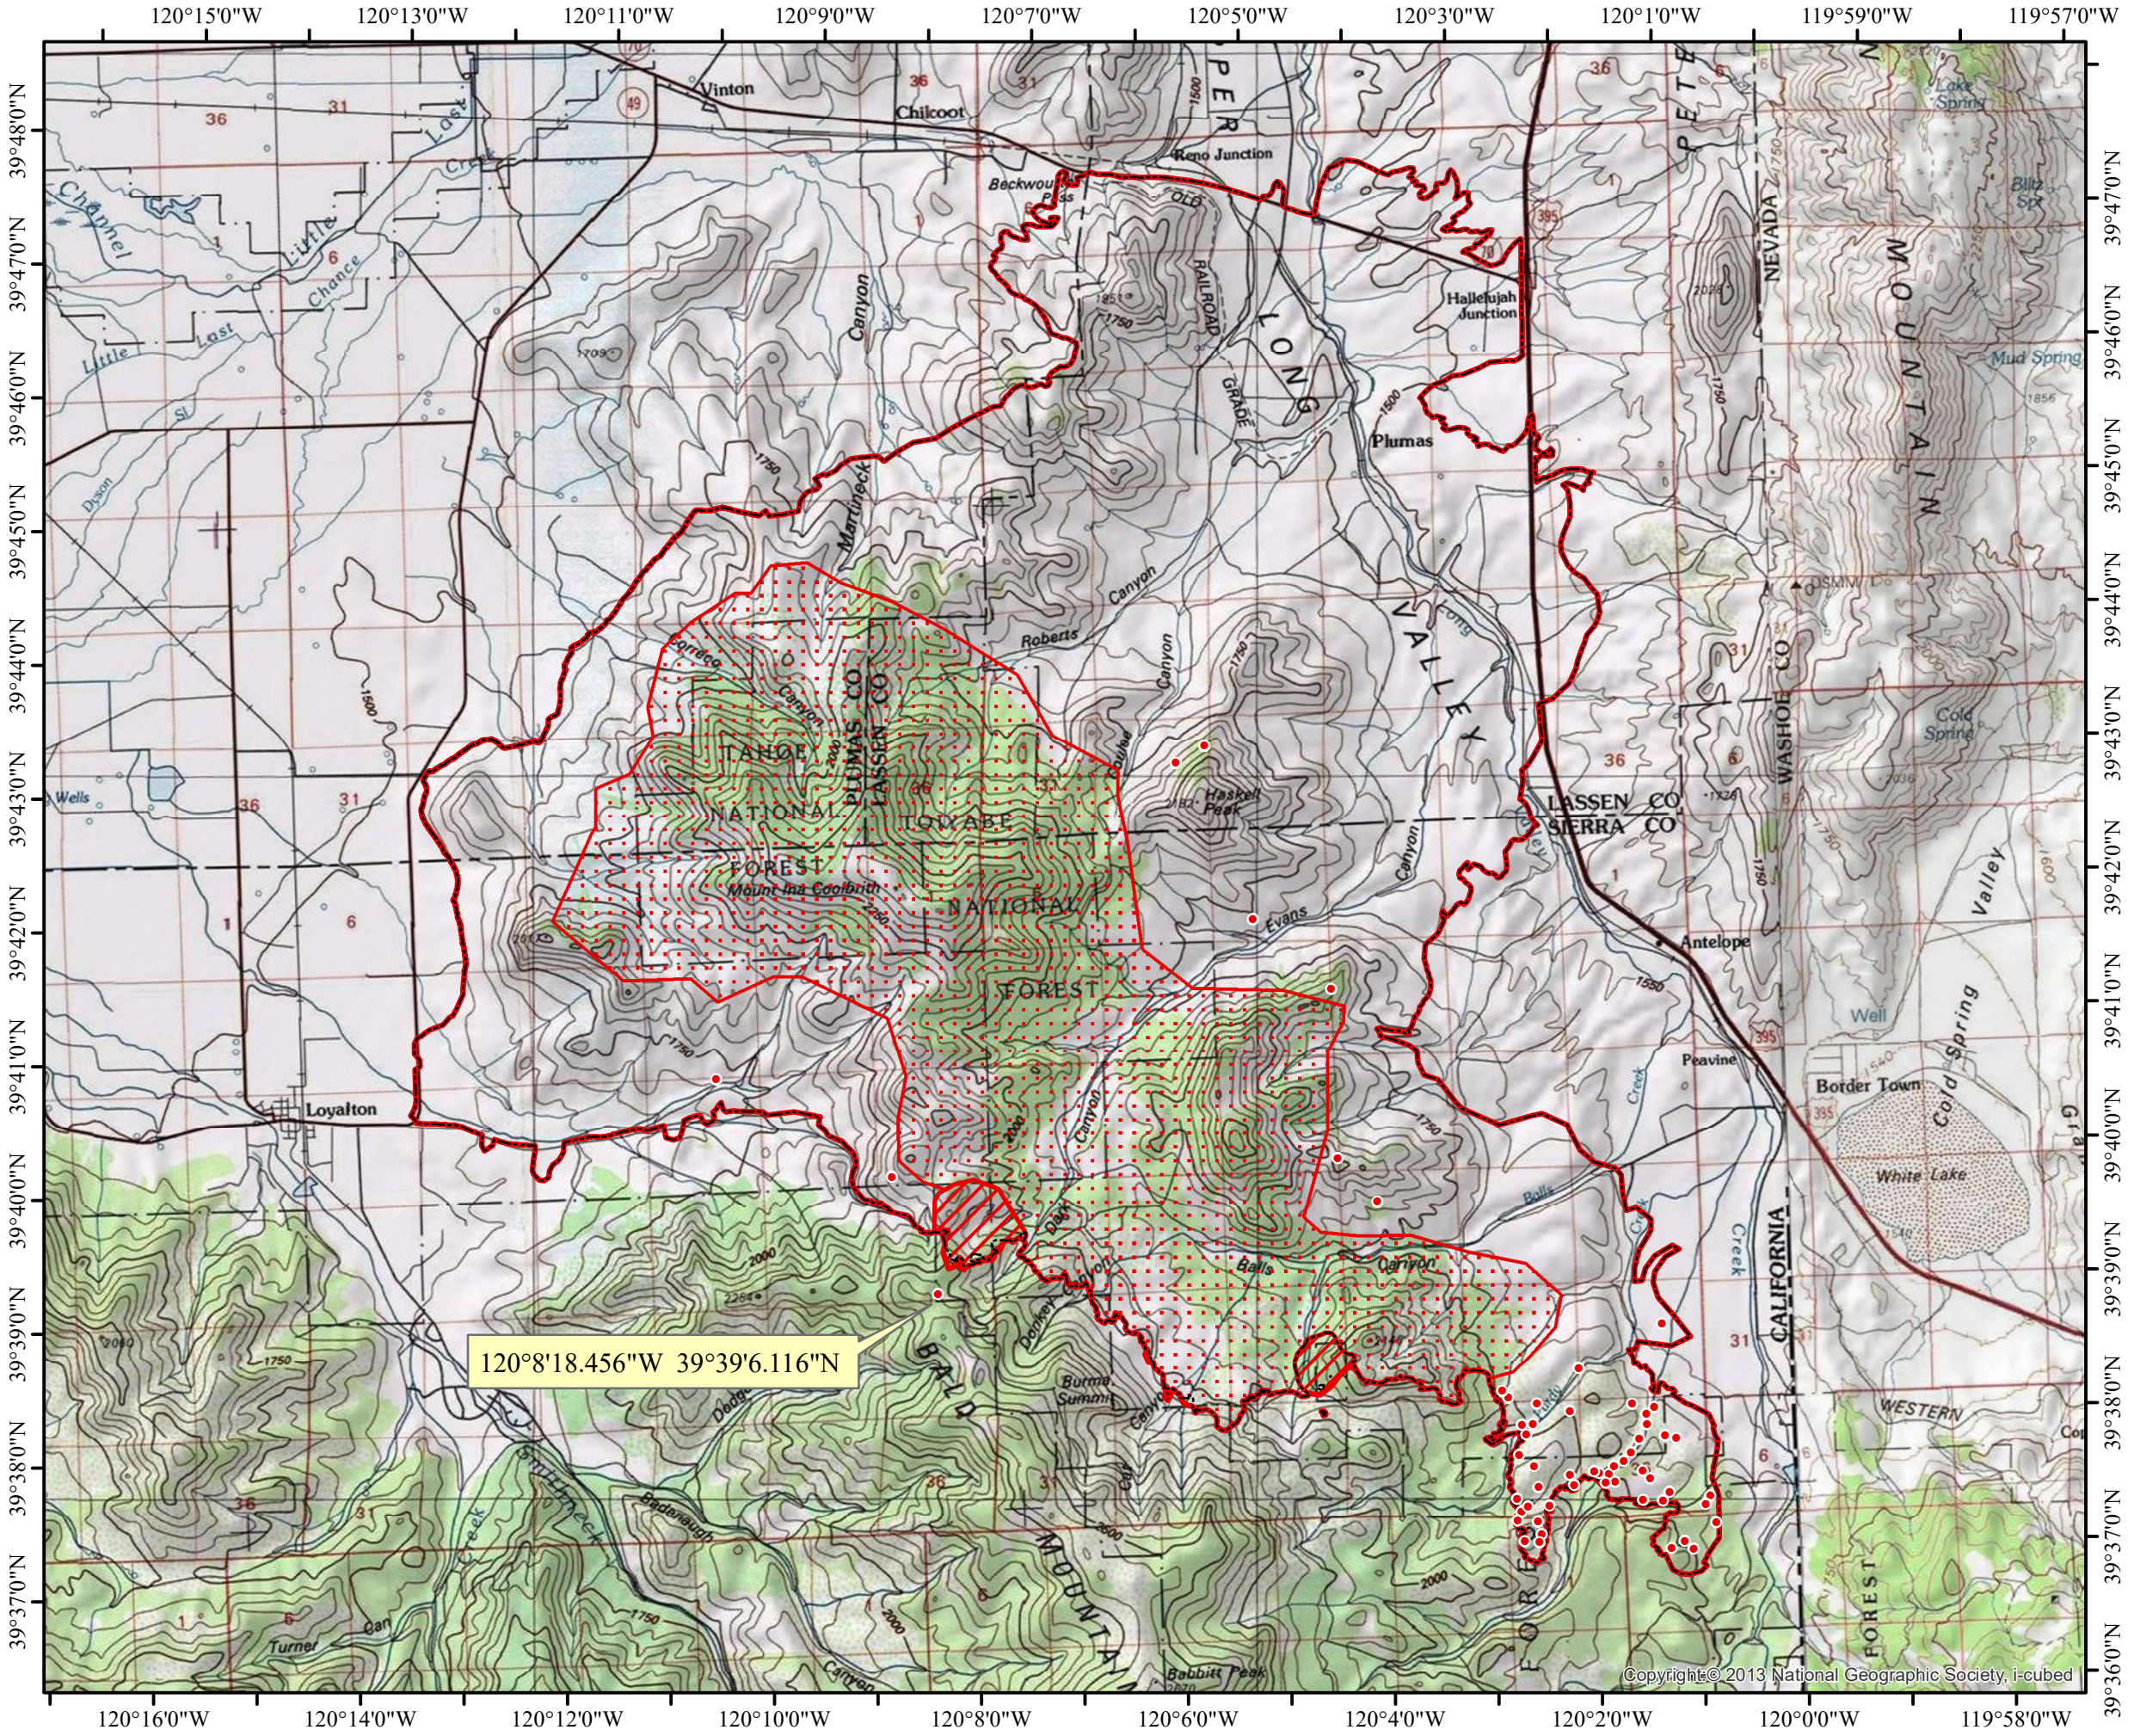

**INFRARED MAP**  
**LOYALTON**  
**CA-TNF-001600**  
 Interpreted (IR) Acres:46617  
 August 20, 2020 @ 0400 PDT

|  |                                 |
|--|---------------------------------|
|  | Isolated Heat                   |
|  | GIS Perimeter (20200919 @ 2228) |
|  | Heat Perimeter                  |
|  | Intense Heat                    |
|  | Scattered Heat                  |

IRIN: Cheron Ferland  
 Taos, NM  
 Nad 83 UTM Zone 10

Copyright © 2013 National Geographic Society, i-cubed