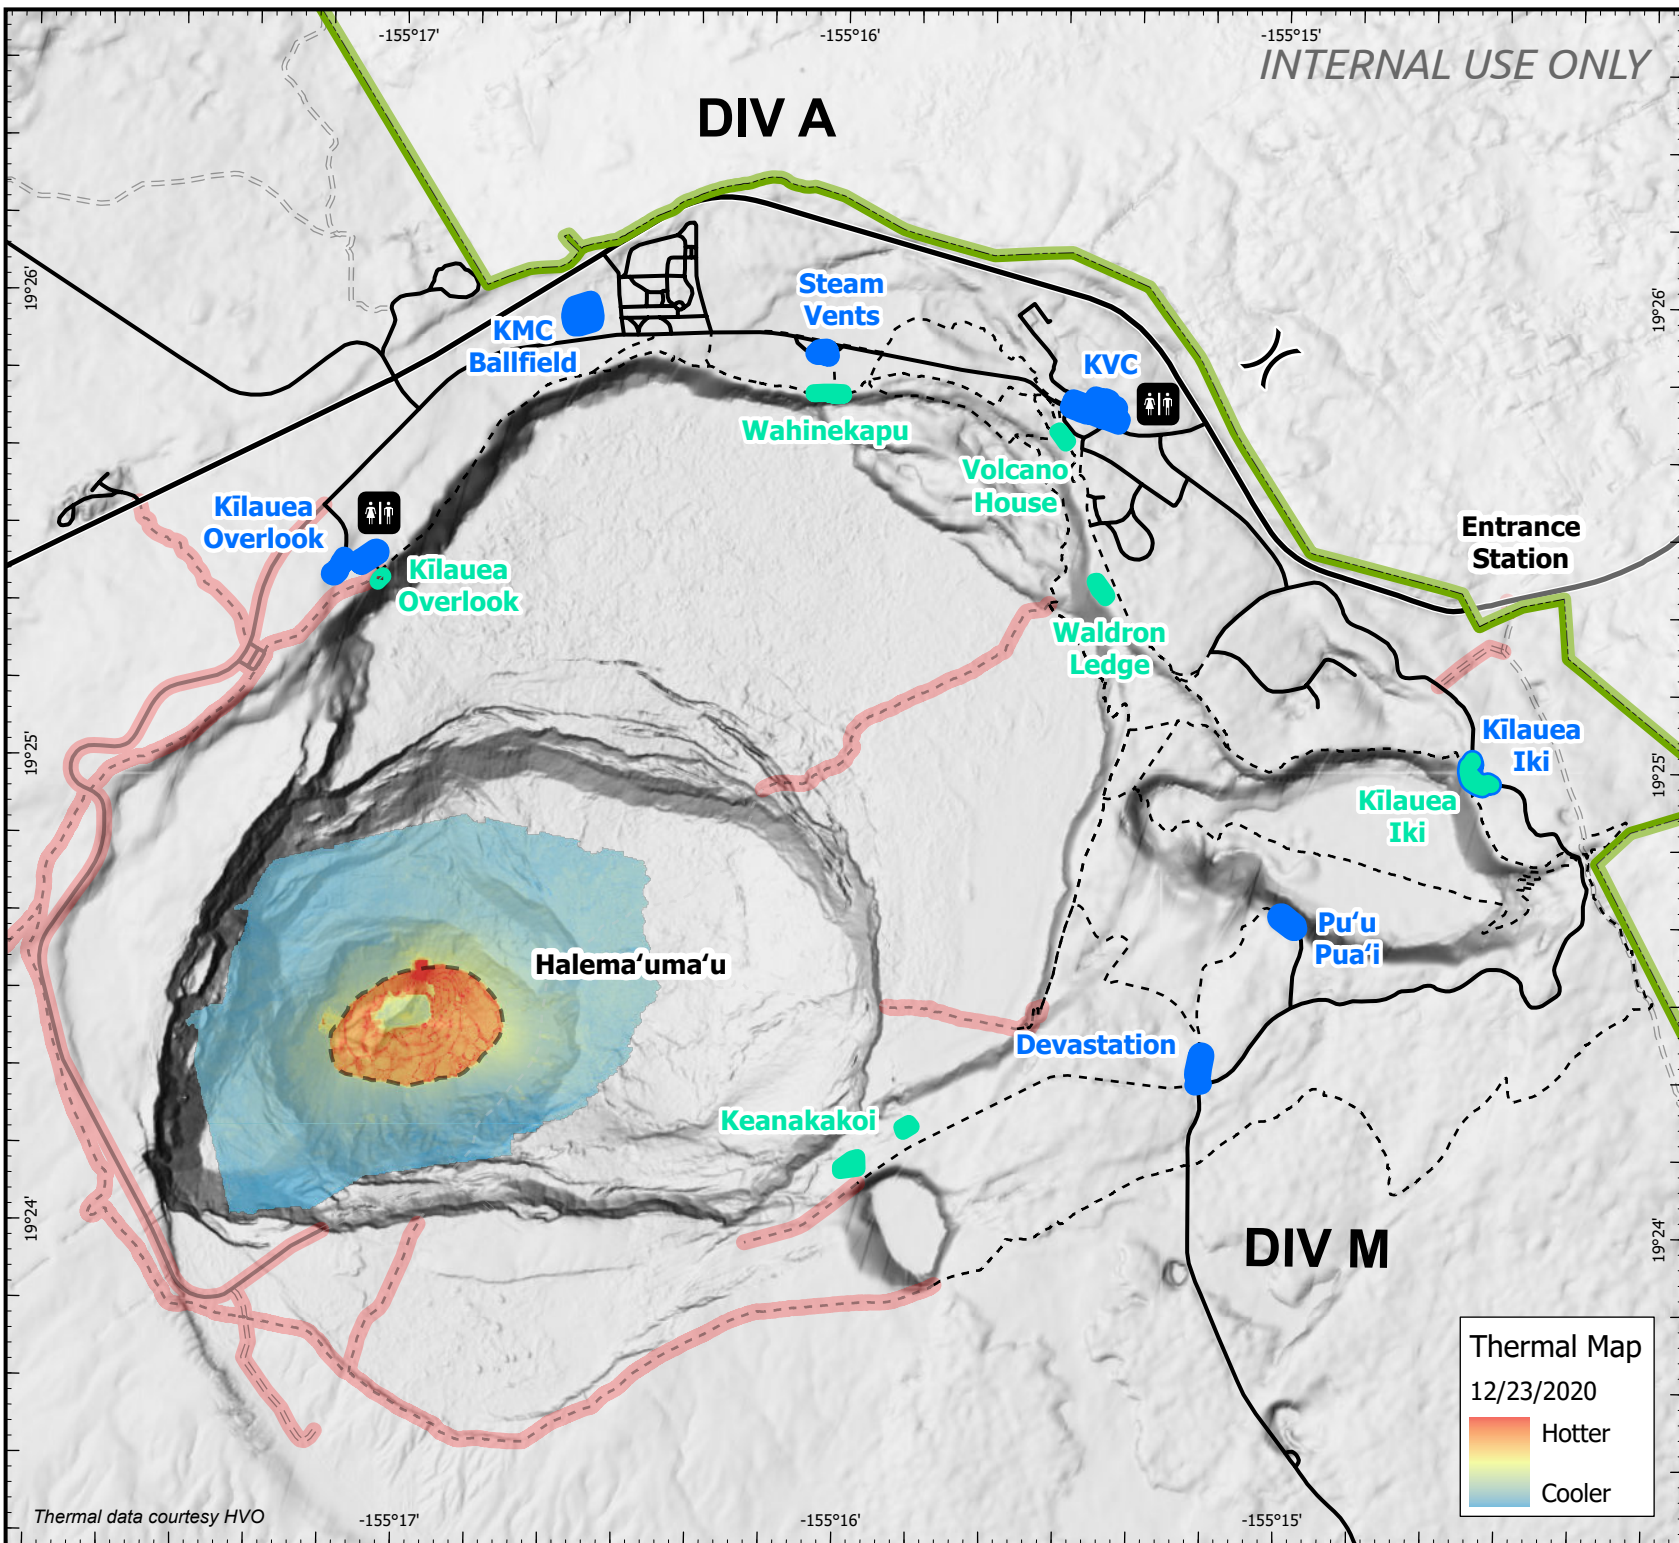

Visitor Operations

Solstice Eruption

HI-HVP-NP20170574

December 27, 2020

- NPS Boundary
- Closed to Public
- Viewing Areas
- Parking Areas
- Restrooms
- Division Break
- Lava Extent

NAD83 Datum
PCS: UTM Zone 5N

HAVO IMT GISS
12/26/2020 1606 hrs

Thermal data courtesy HVO