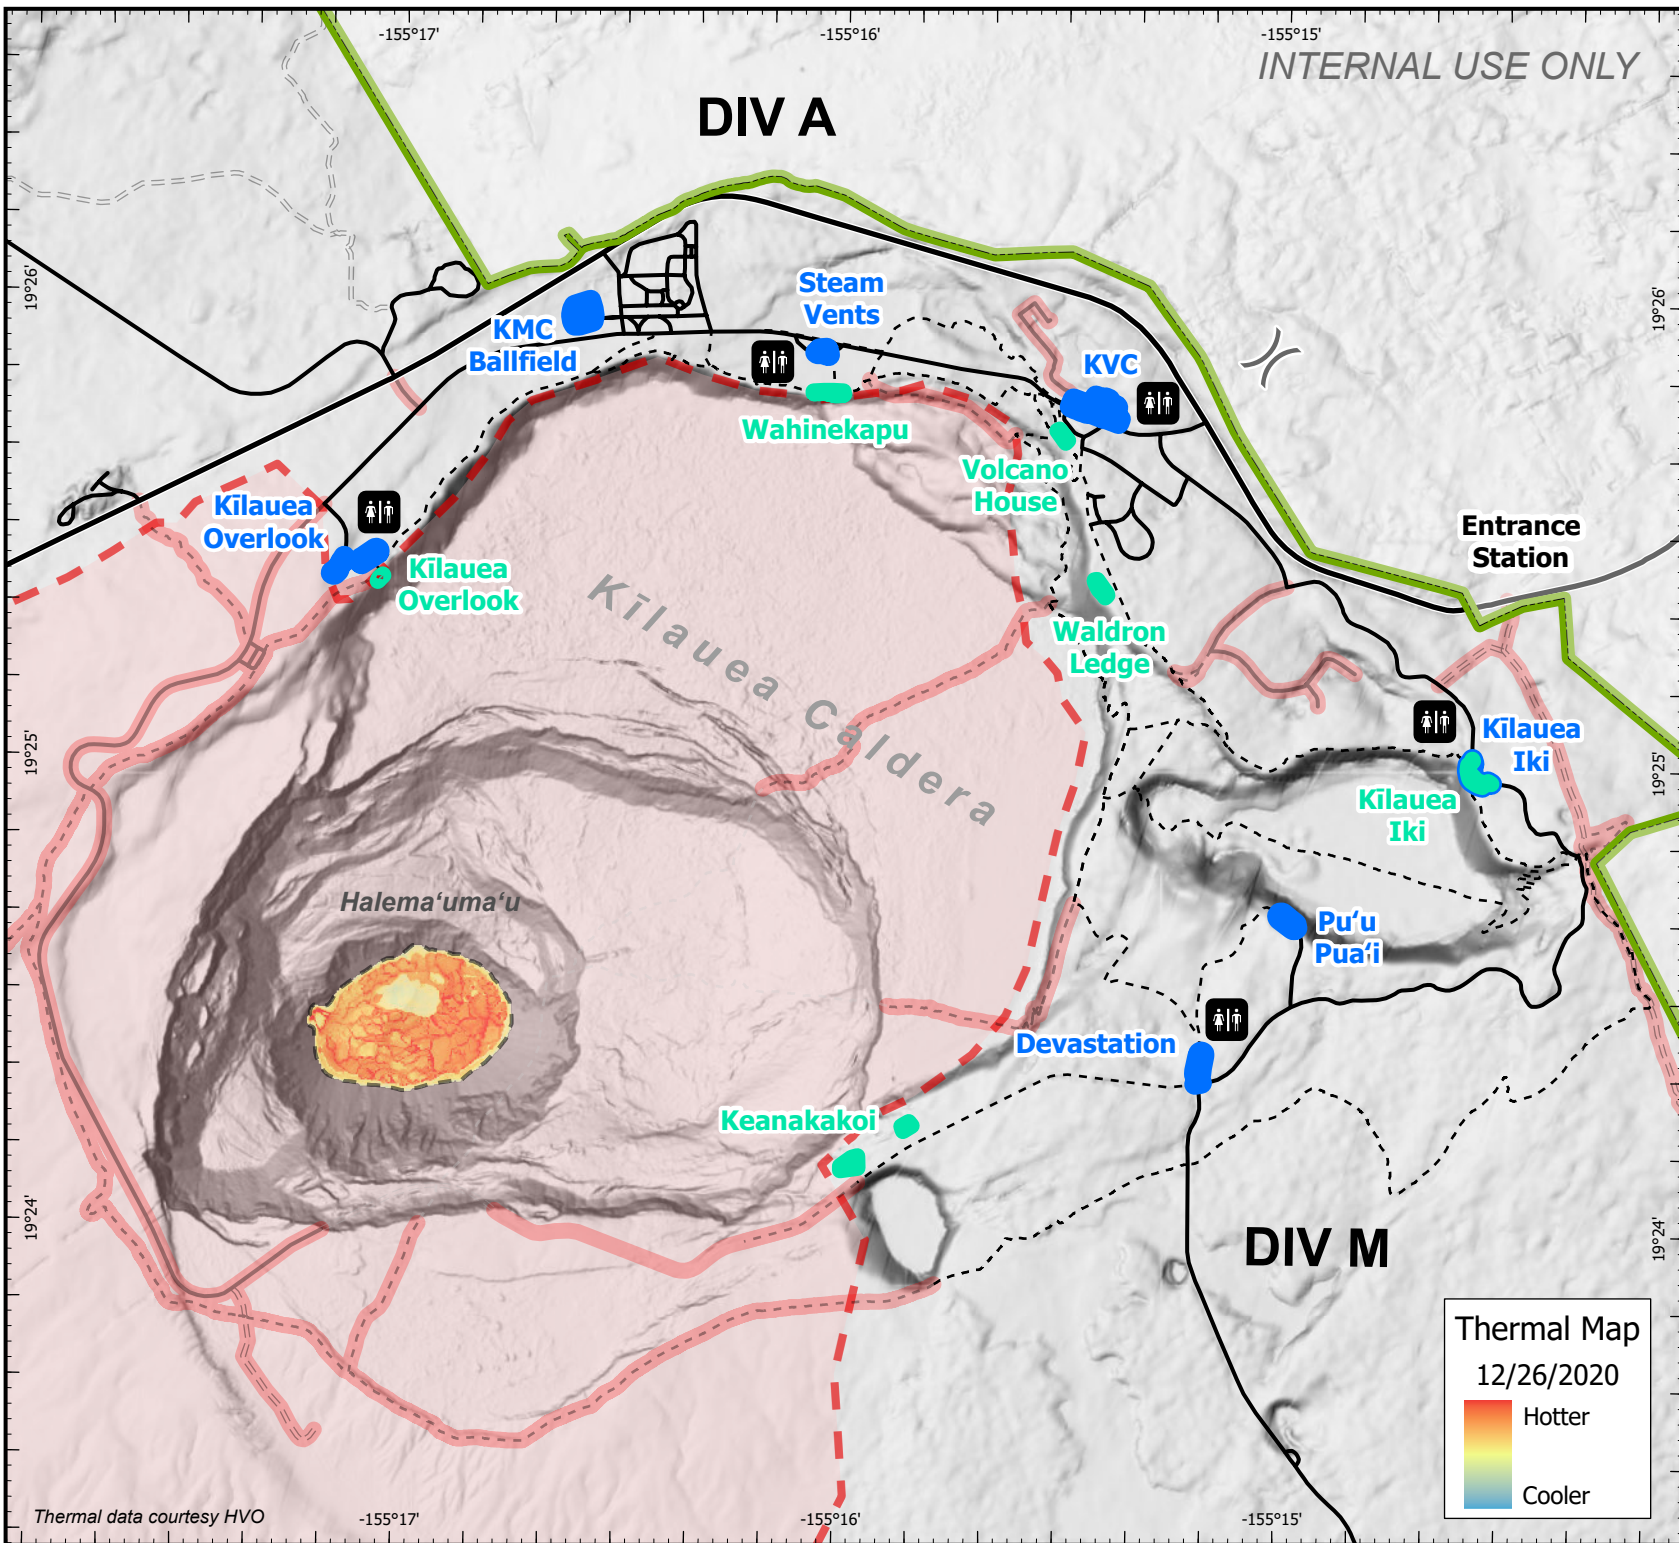

# Visitor Operations

## Solstice Eruption

HI-HVP-NP20170574

January 1, 2021

N

0 0.25 0.5

Miles

- NPS Boundary
- Viewing Areas
- Parking Areas
- Restrooms
- Division Break
- Admin Use Only
- Public Closure
- Lava Extent

NAD83 (PA11) Datum  
PCS: UTM Zone 5N

HAVO IMT GISS  
1/1/2021 0015 hrs

INTERNAL USE ONLY