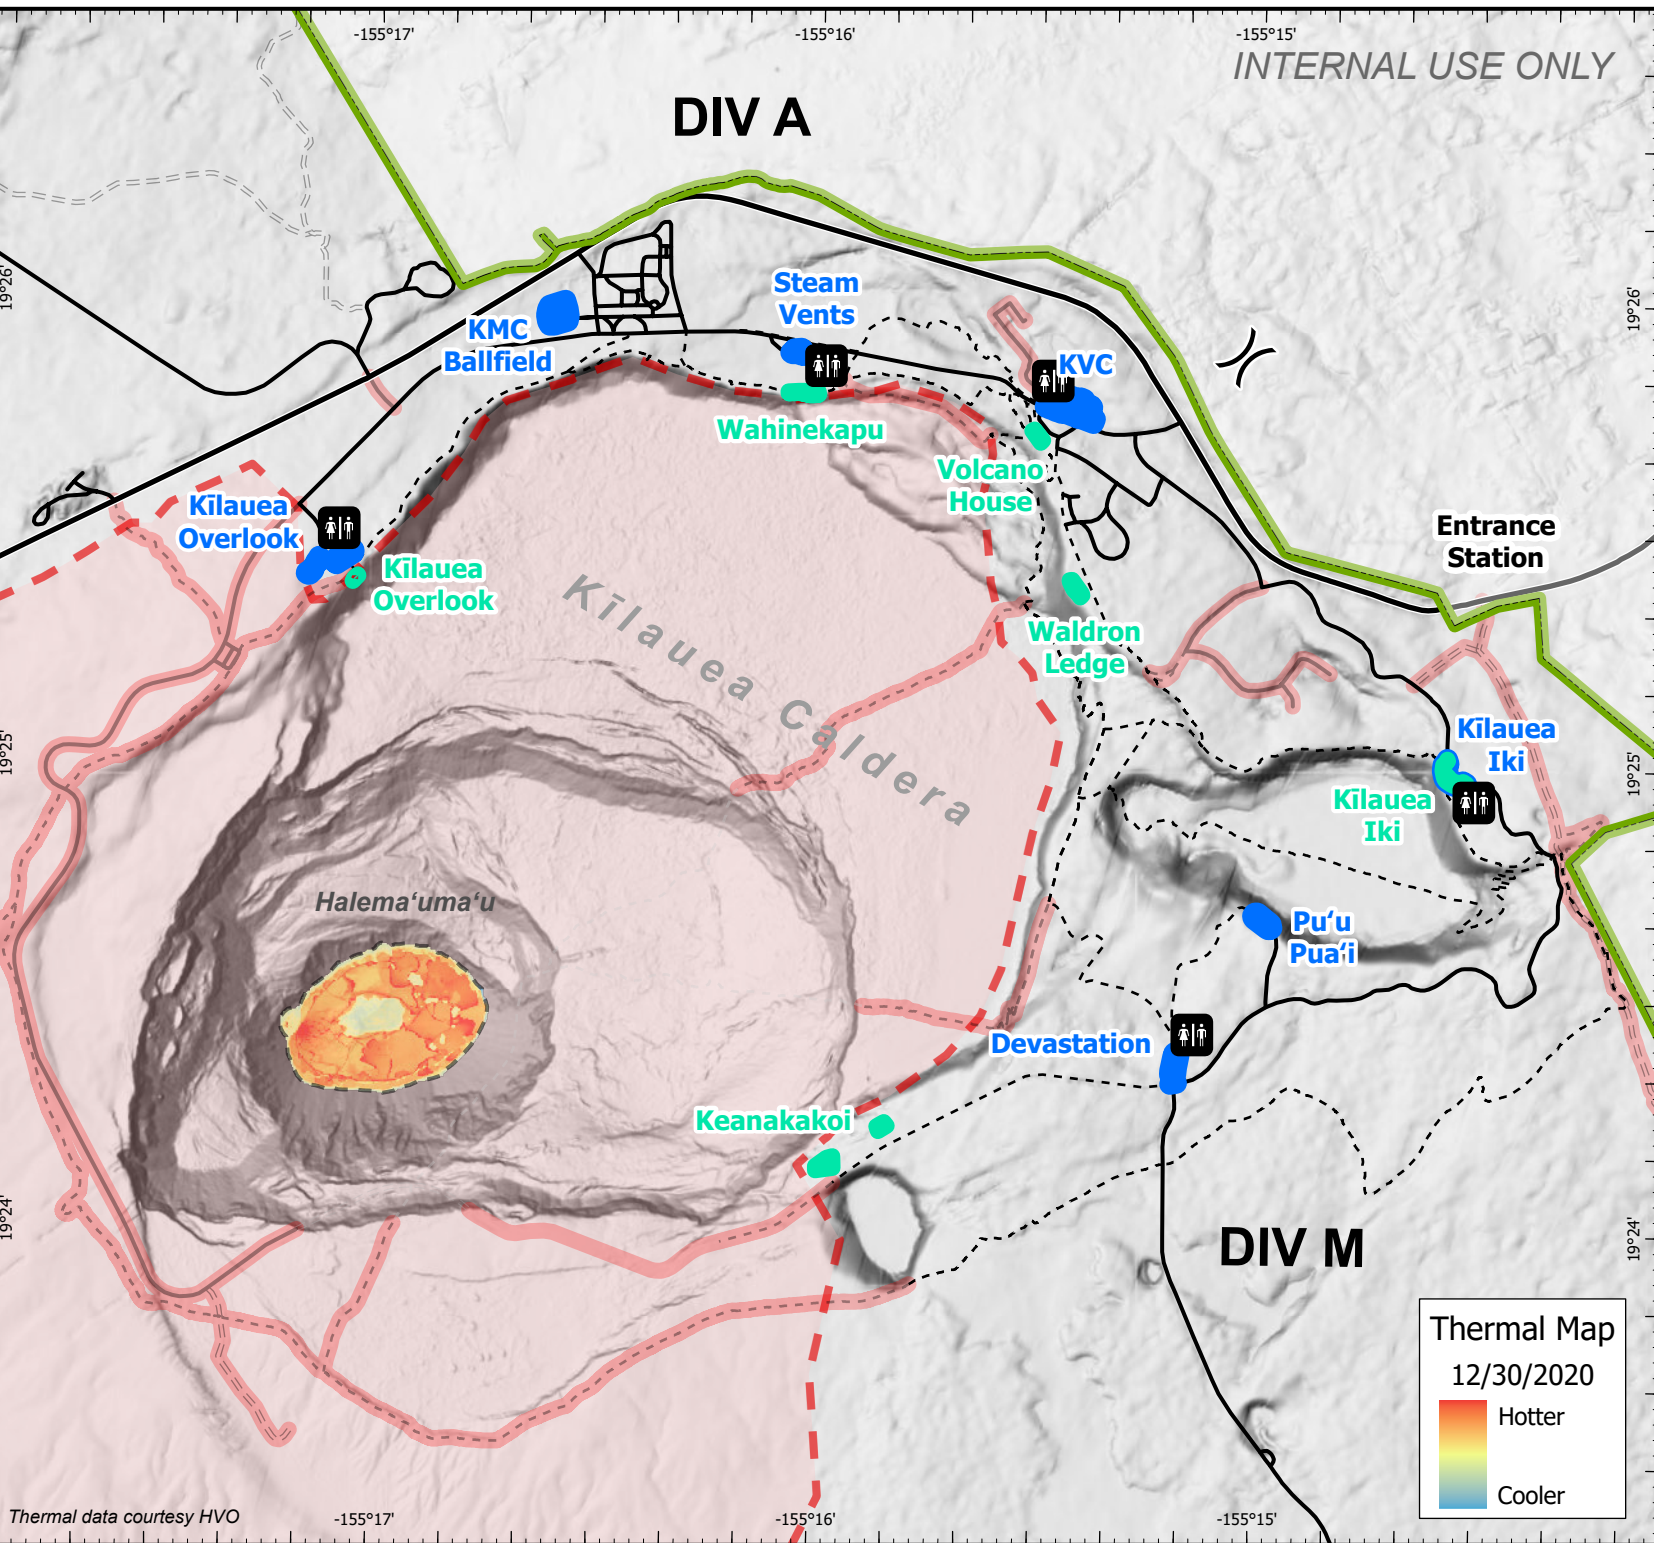

Thermal data courtesy HVO