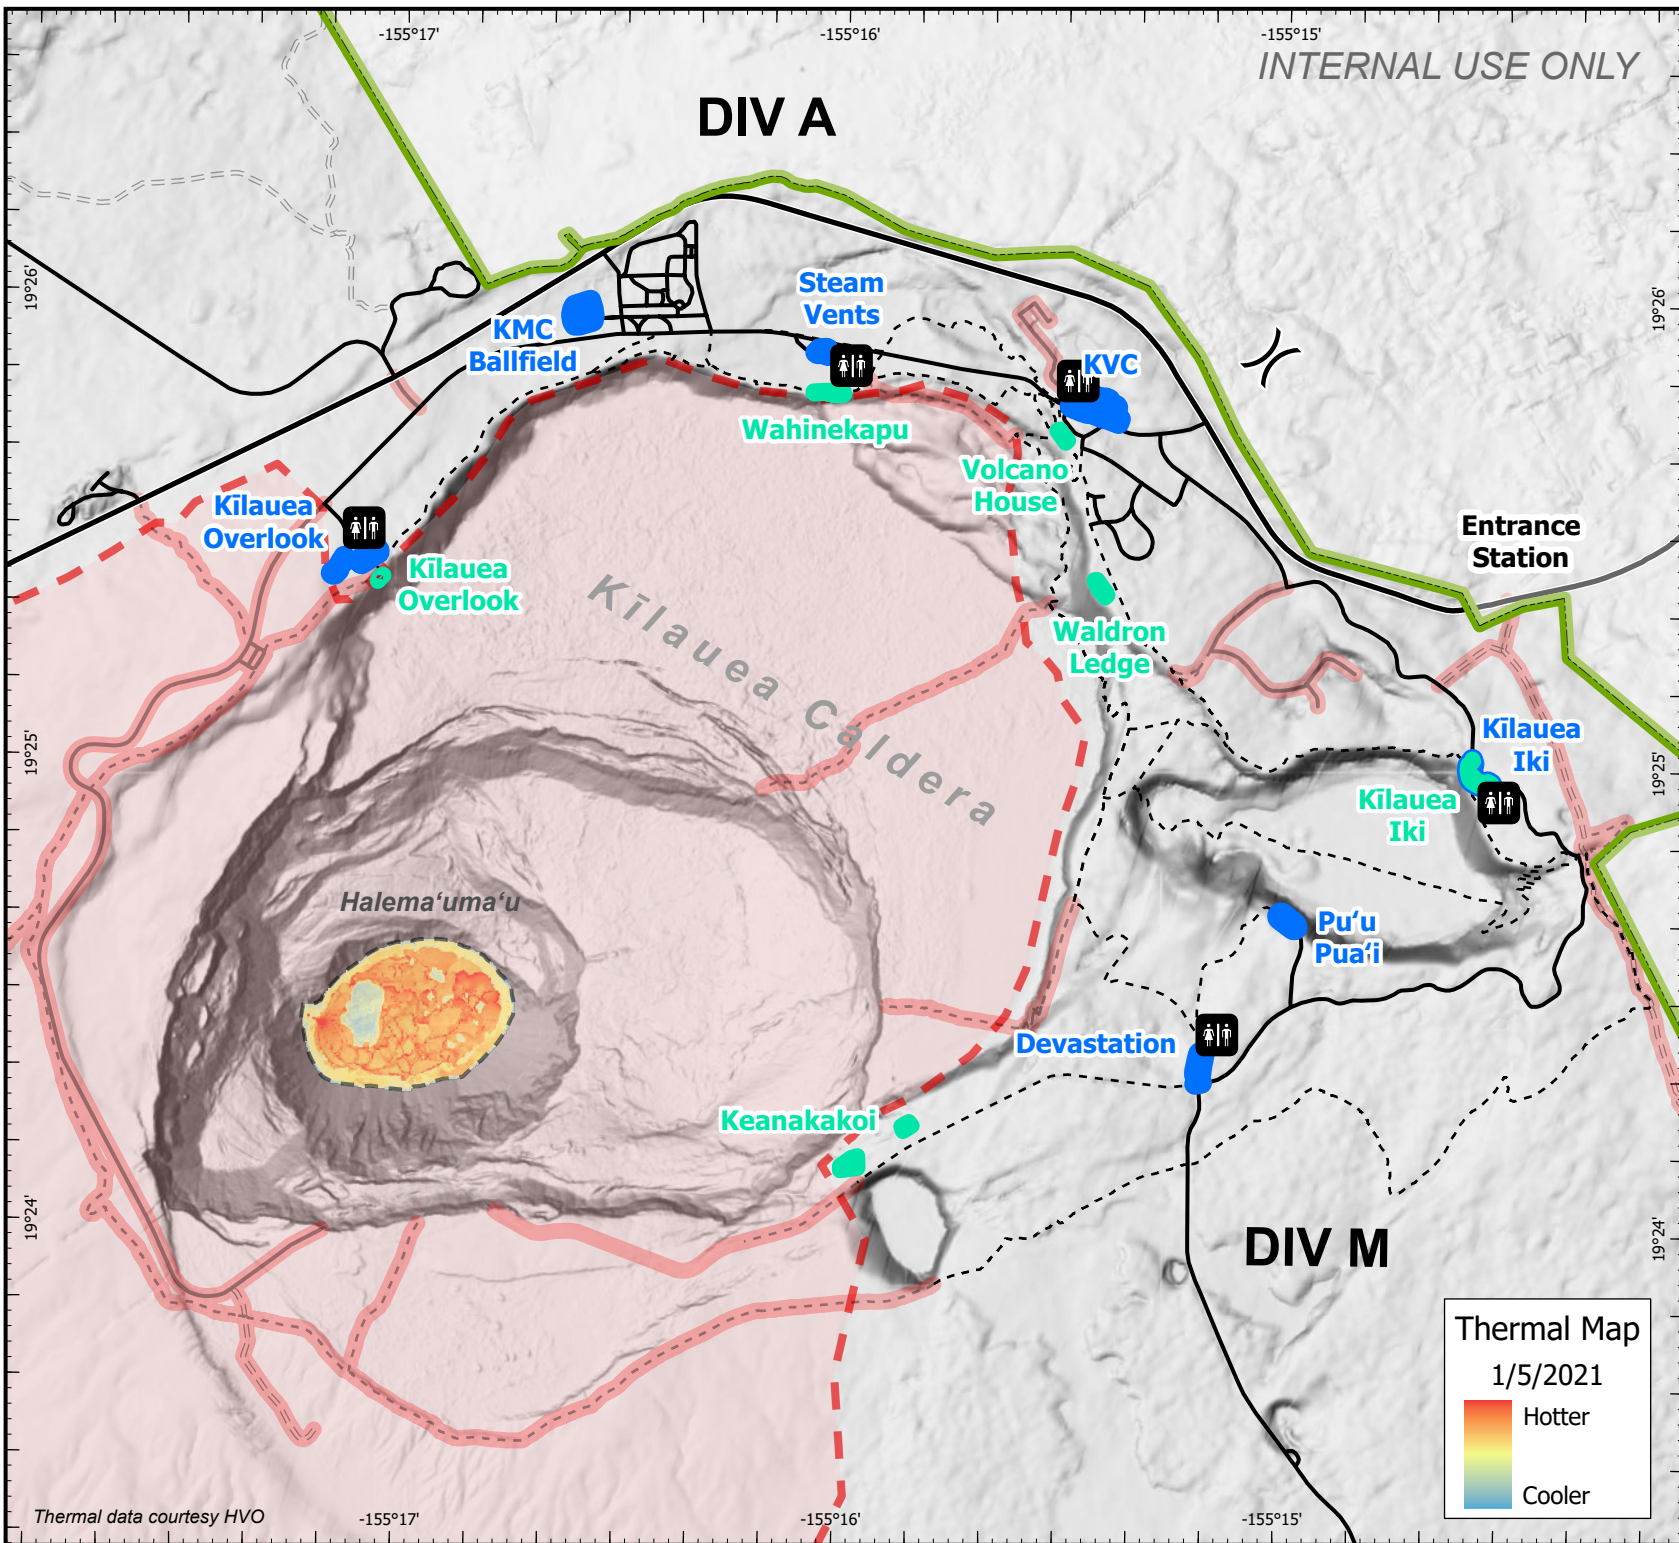

Thermal data courtesy HVO