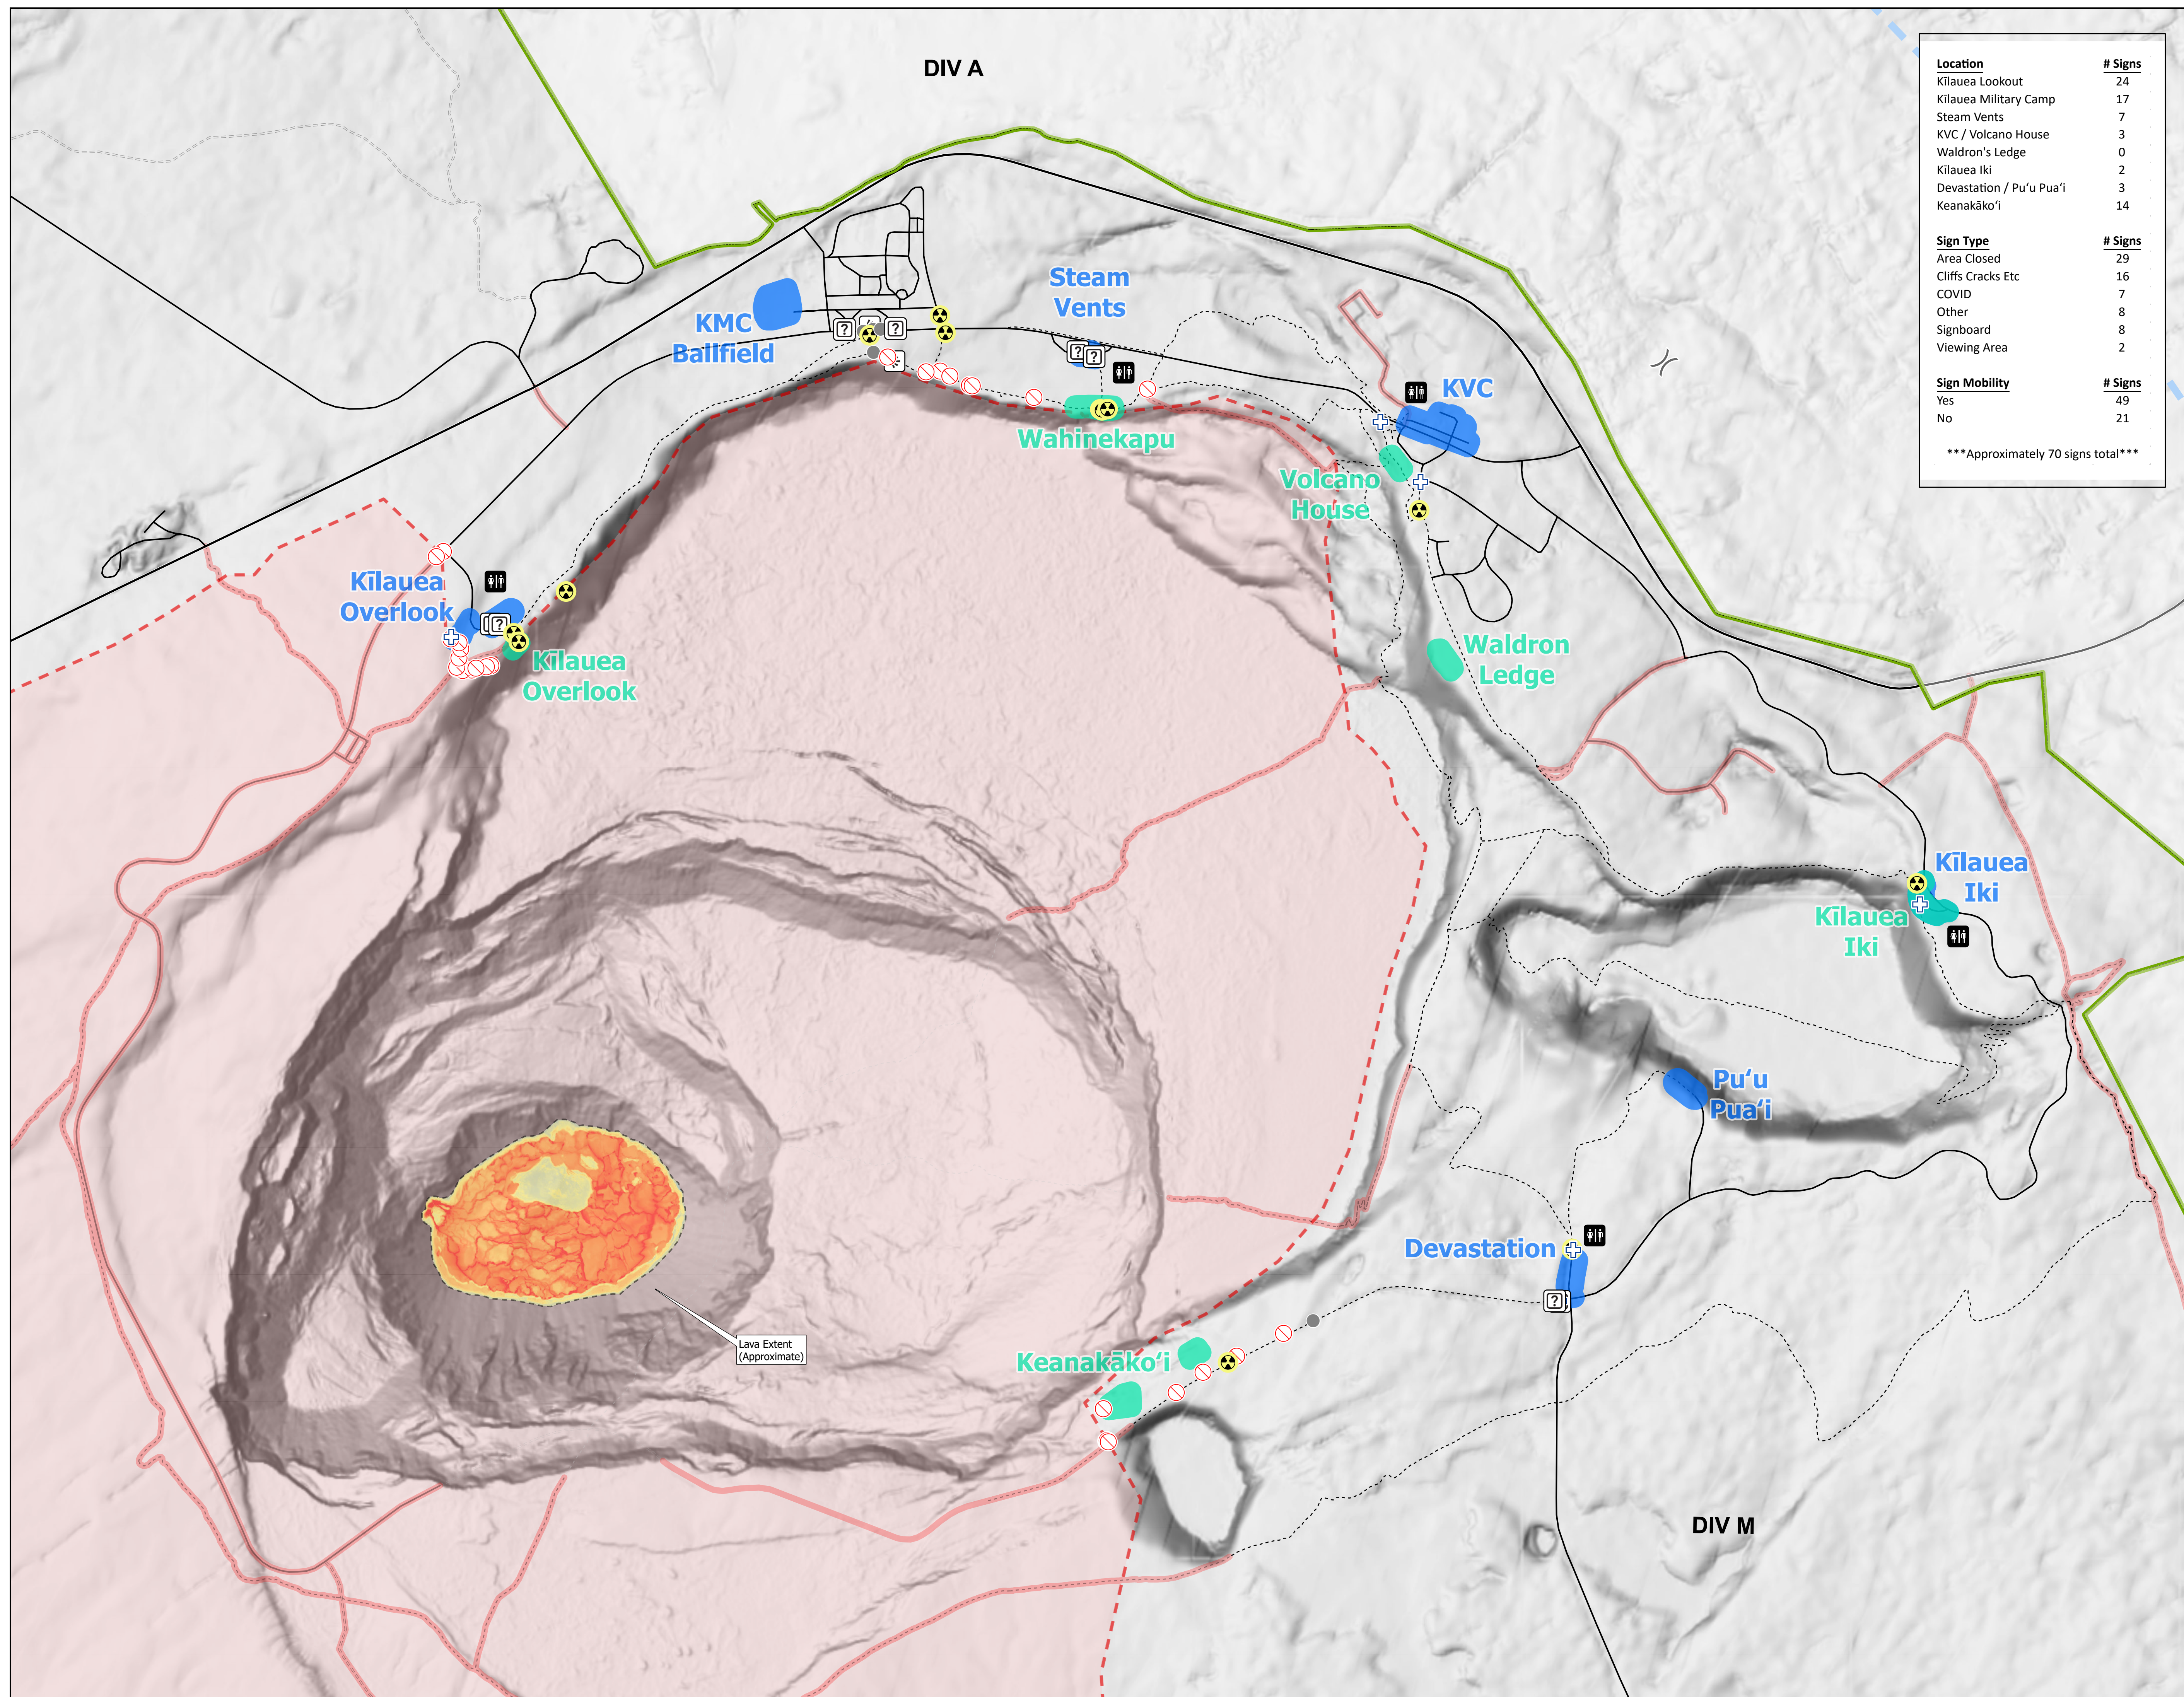

Signage Map

Solstice Eruption

HI-HVP-NP20170574

Hawaii Volcanoes
National Park

December 31, 2020

- NPS Boundary
- Parking Areas
- Viewing Areas
- Restrooms
- Admin Use Only
- Public Closure
- Lava Extent
- Division Break

HAVO Eruption Signage

- Area Closed
- COVID
- Cliffs Cracks Etc
- Other
- Signboard
- Viewing Area

Location	# Signs
Kilauea Lookout	24
Kilauea Military Camp	17
Steam Vents	7
KVC / Volcano House	3
Waldron's Ledge	0
Kilauea Iki	2
Devastation / Pu'u Pua'i	3
Keanakāko'i	14

Sign Type	# Signs
Area Closed	29
Cliffs Cracks Etc	16
COVID	7
Other	8
Signboard	8
Viewing Area	2

Sign Mobility	# Signs
Yes	49
No	21

Approximately 70 signs total

HAVO IMT GISS
1/1/2021 0056hrs
NAD83 (PA11) UTM Zone 5N