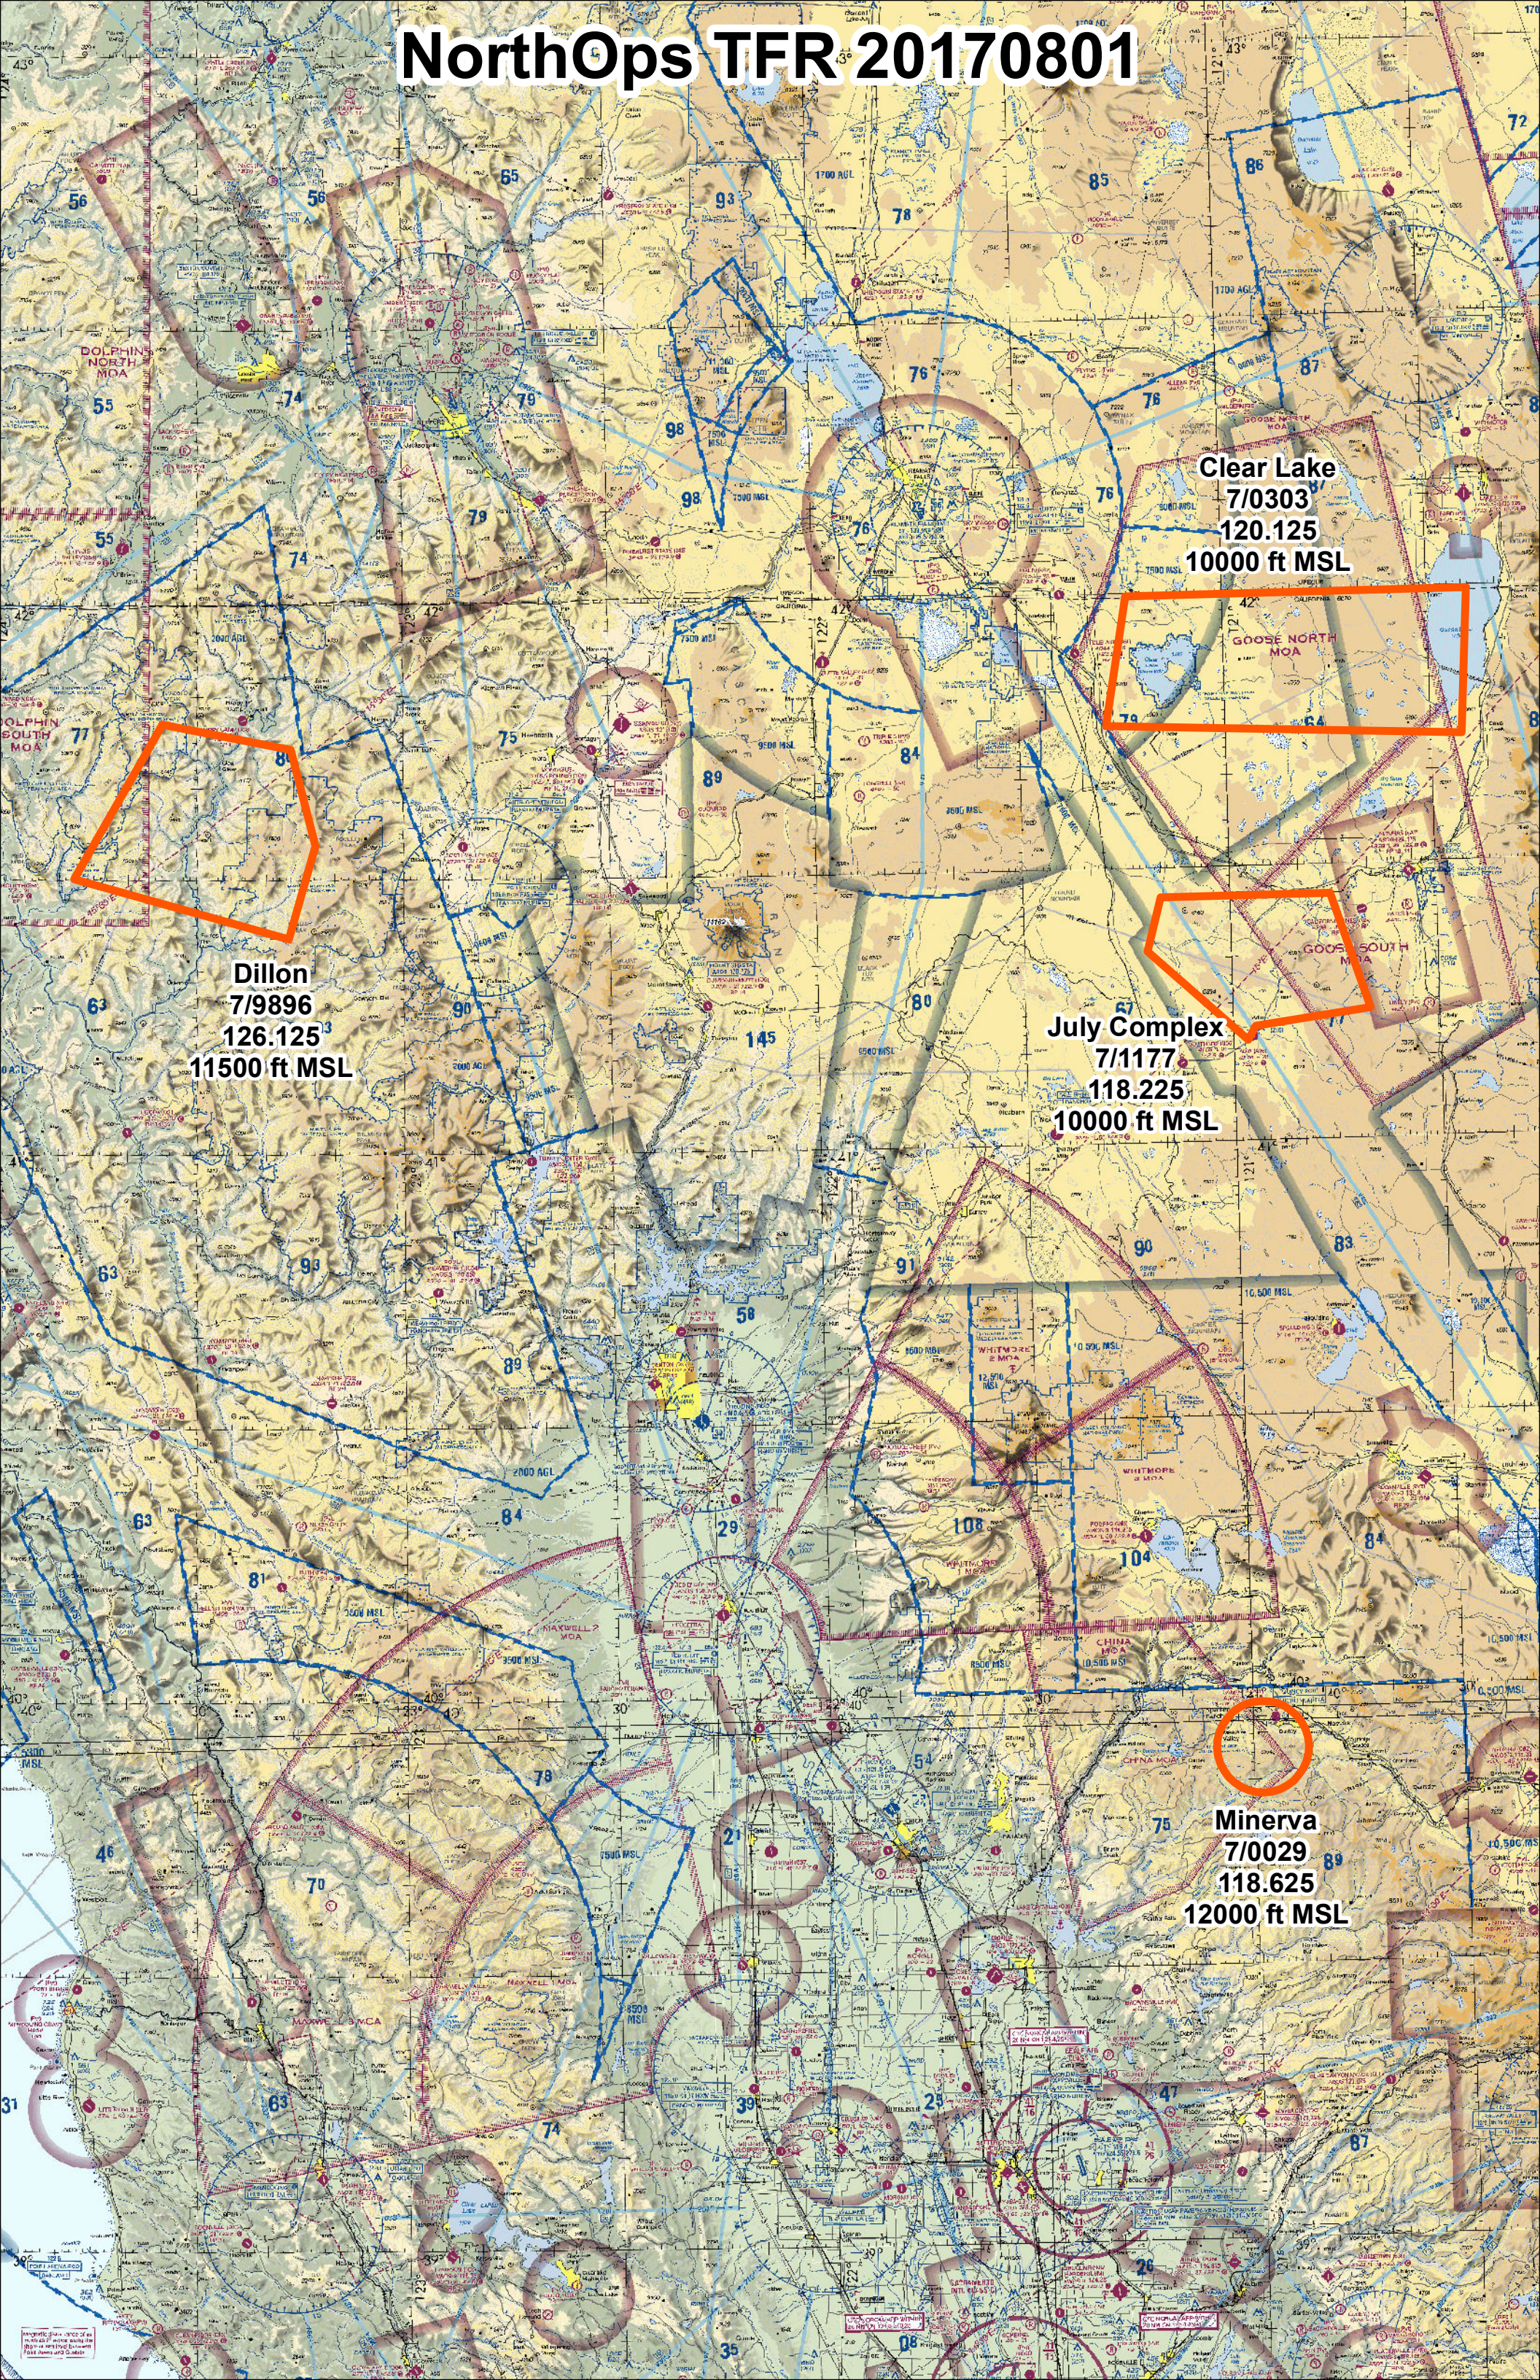

# NorthOps TFR 20170801

**Dillon**  
7/9896  
126.125  
11500 ft MSL

**Clear Lake**  
7/0303  
120.125  
10000 ft MSL

**July Complex**  
7/1177  
118.225  
10000 ft MSL

**Minerva**  
7/0029  
118.625  
12000 ft MSL