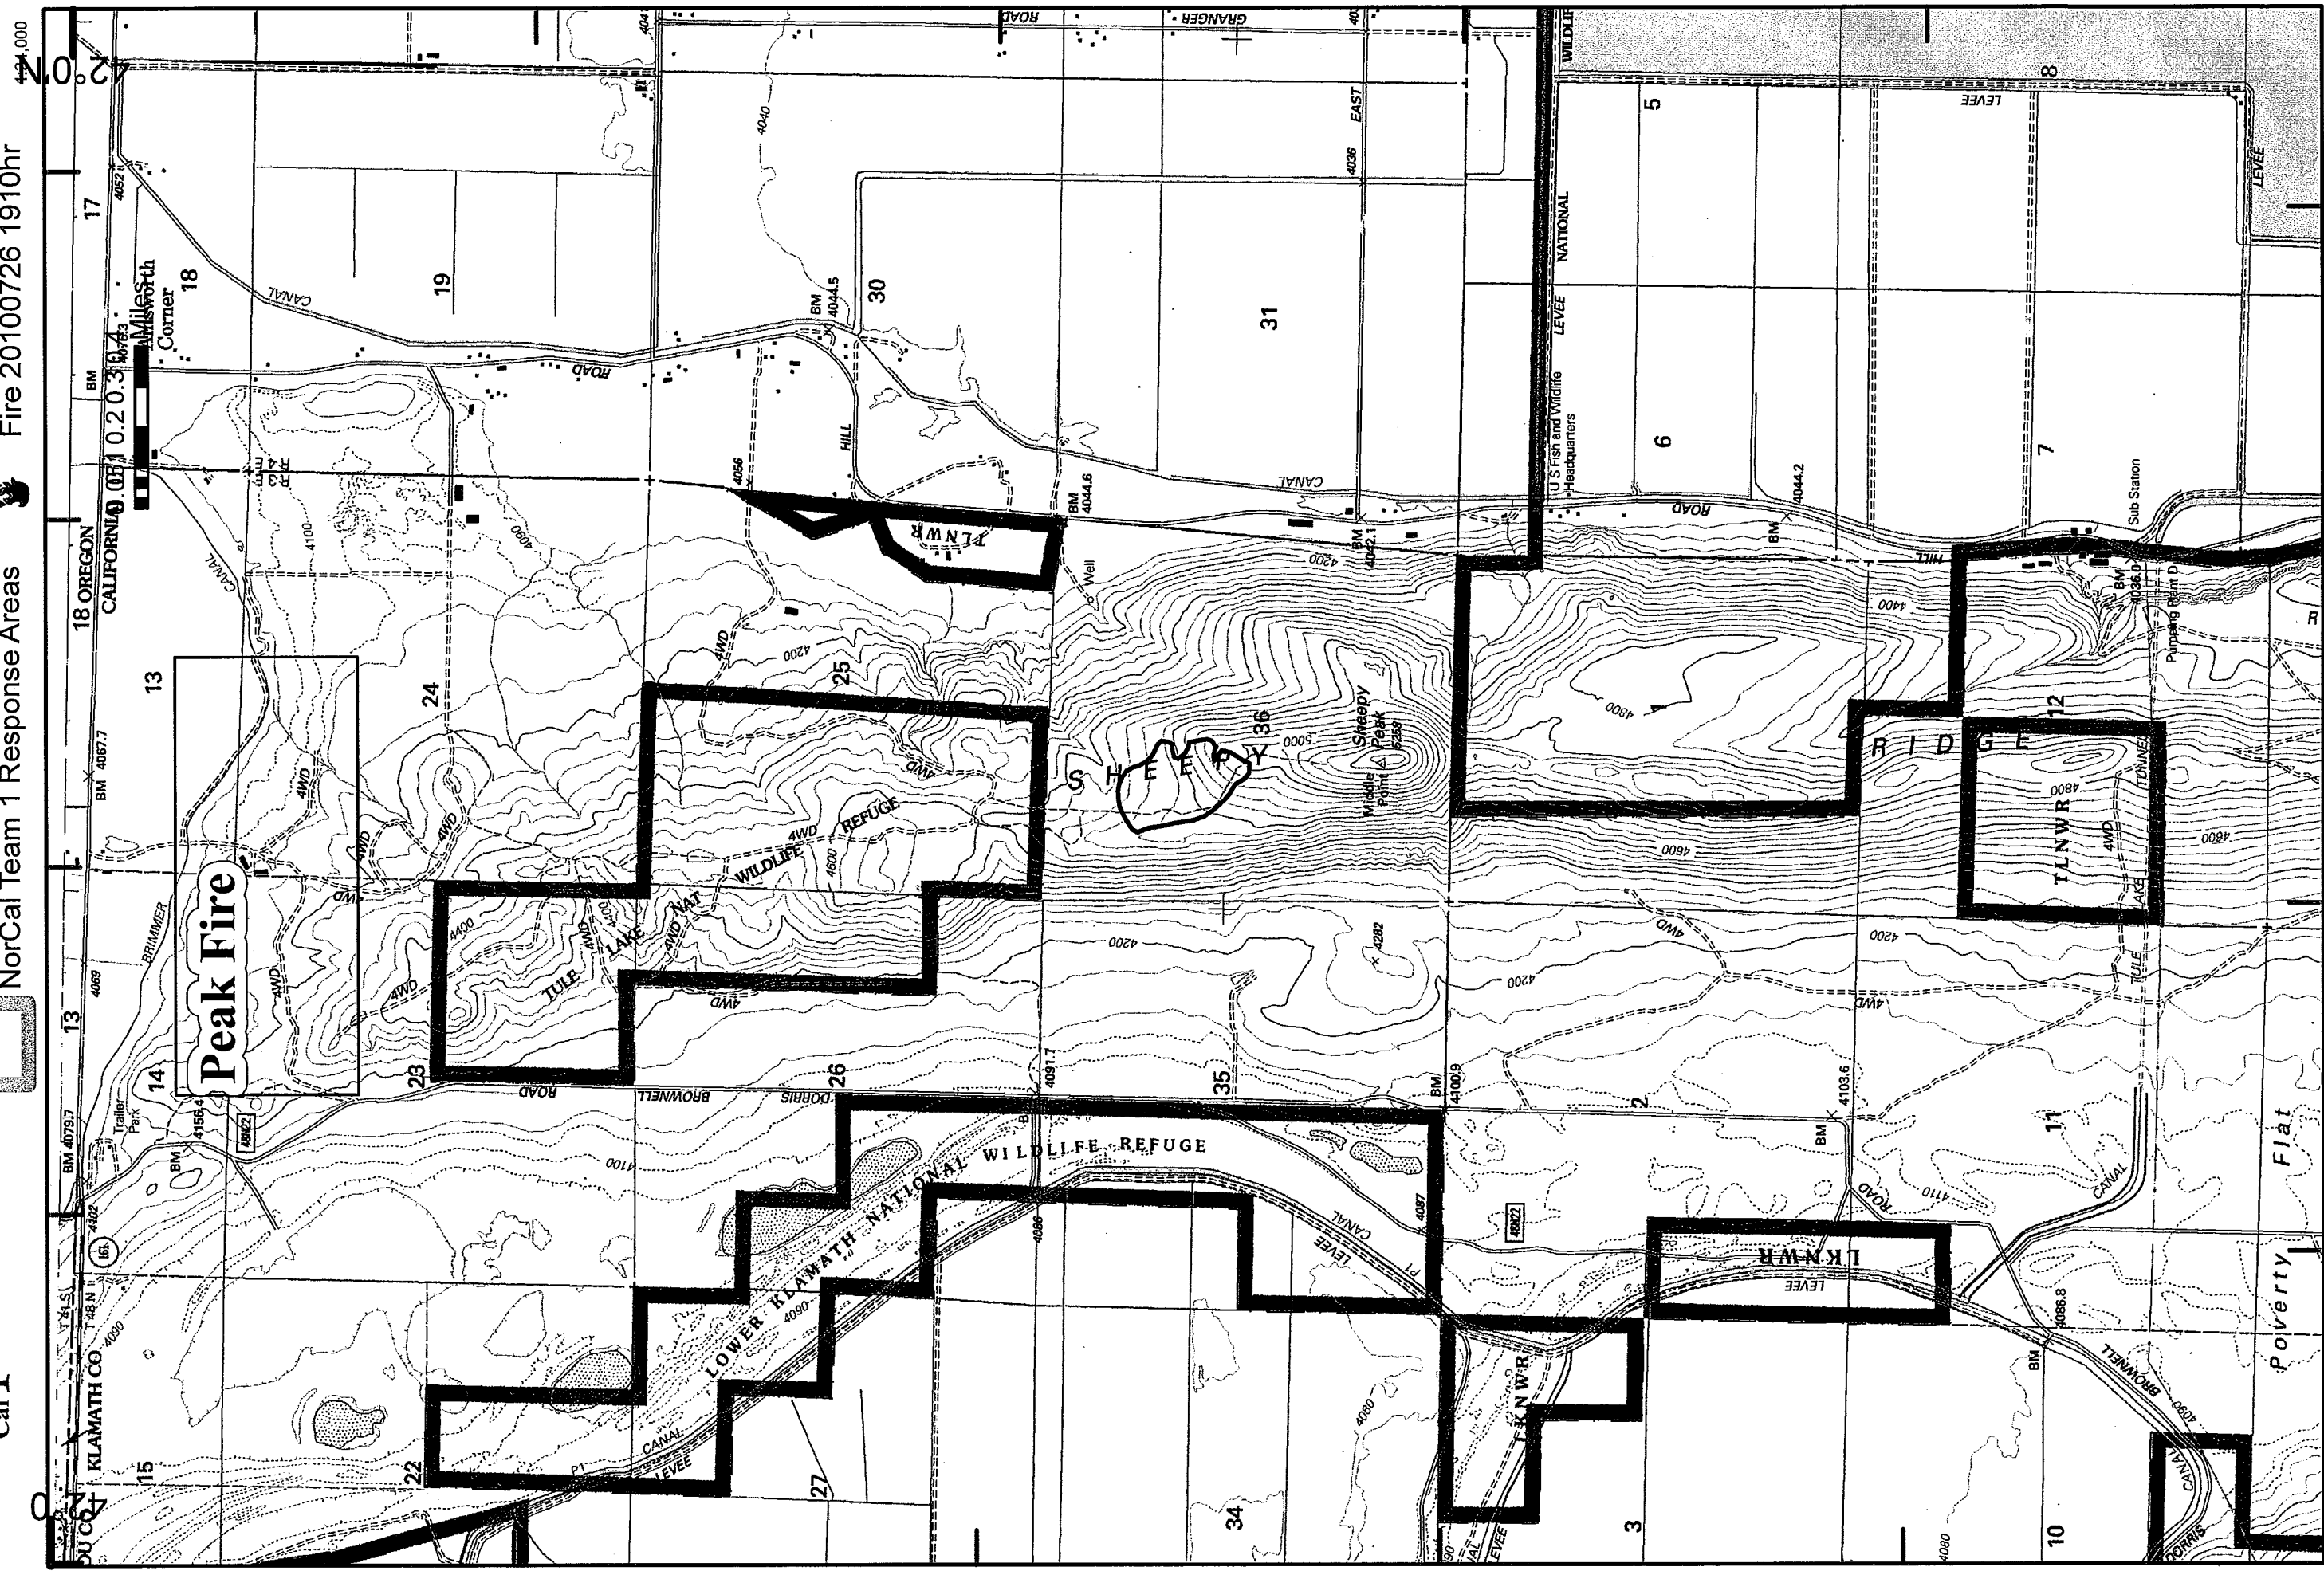

Modoc Lightning Complex

CA-MDF-000343

07/28/2010 Day Shift

NorCal Team 1 Response Areas Fire 20100726 1910hr