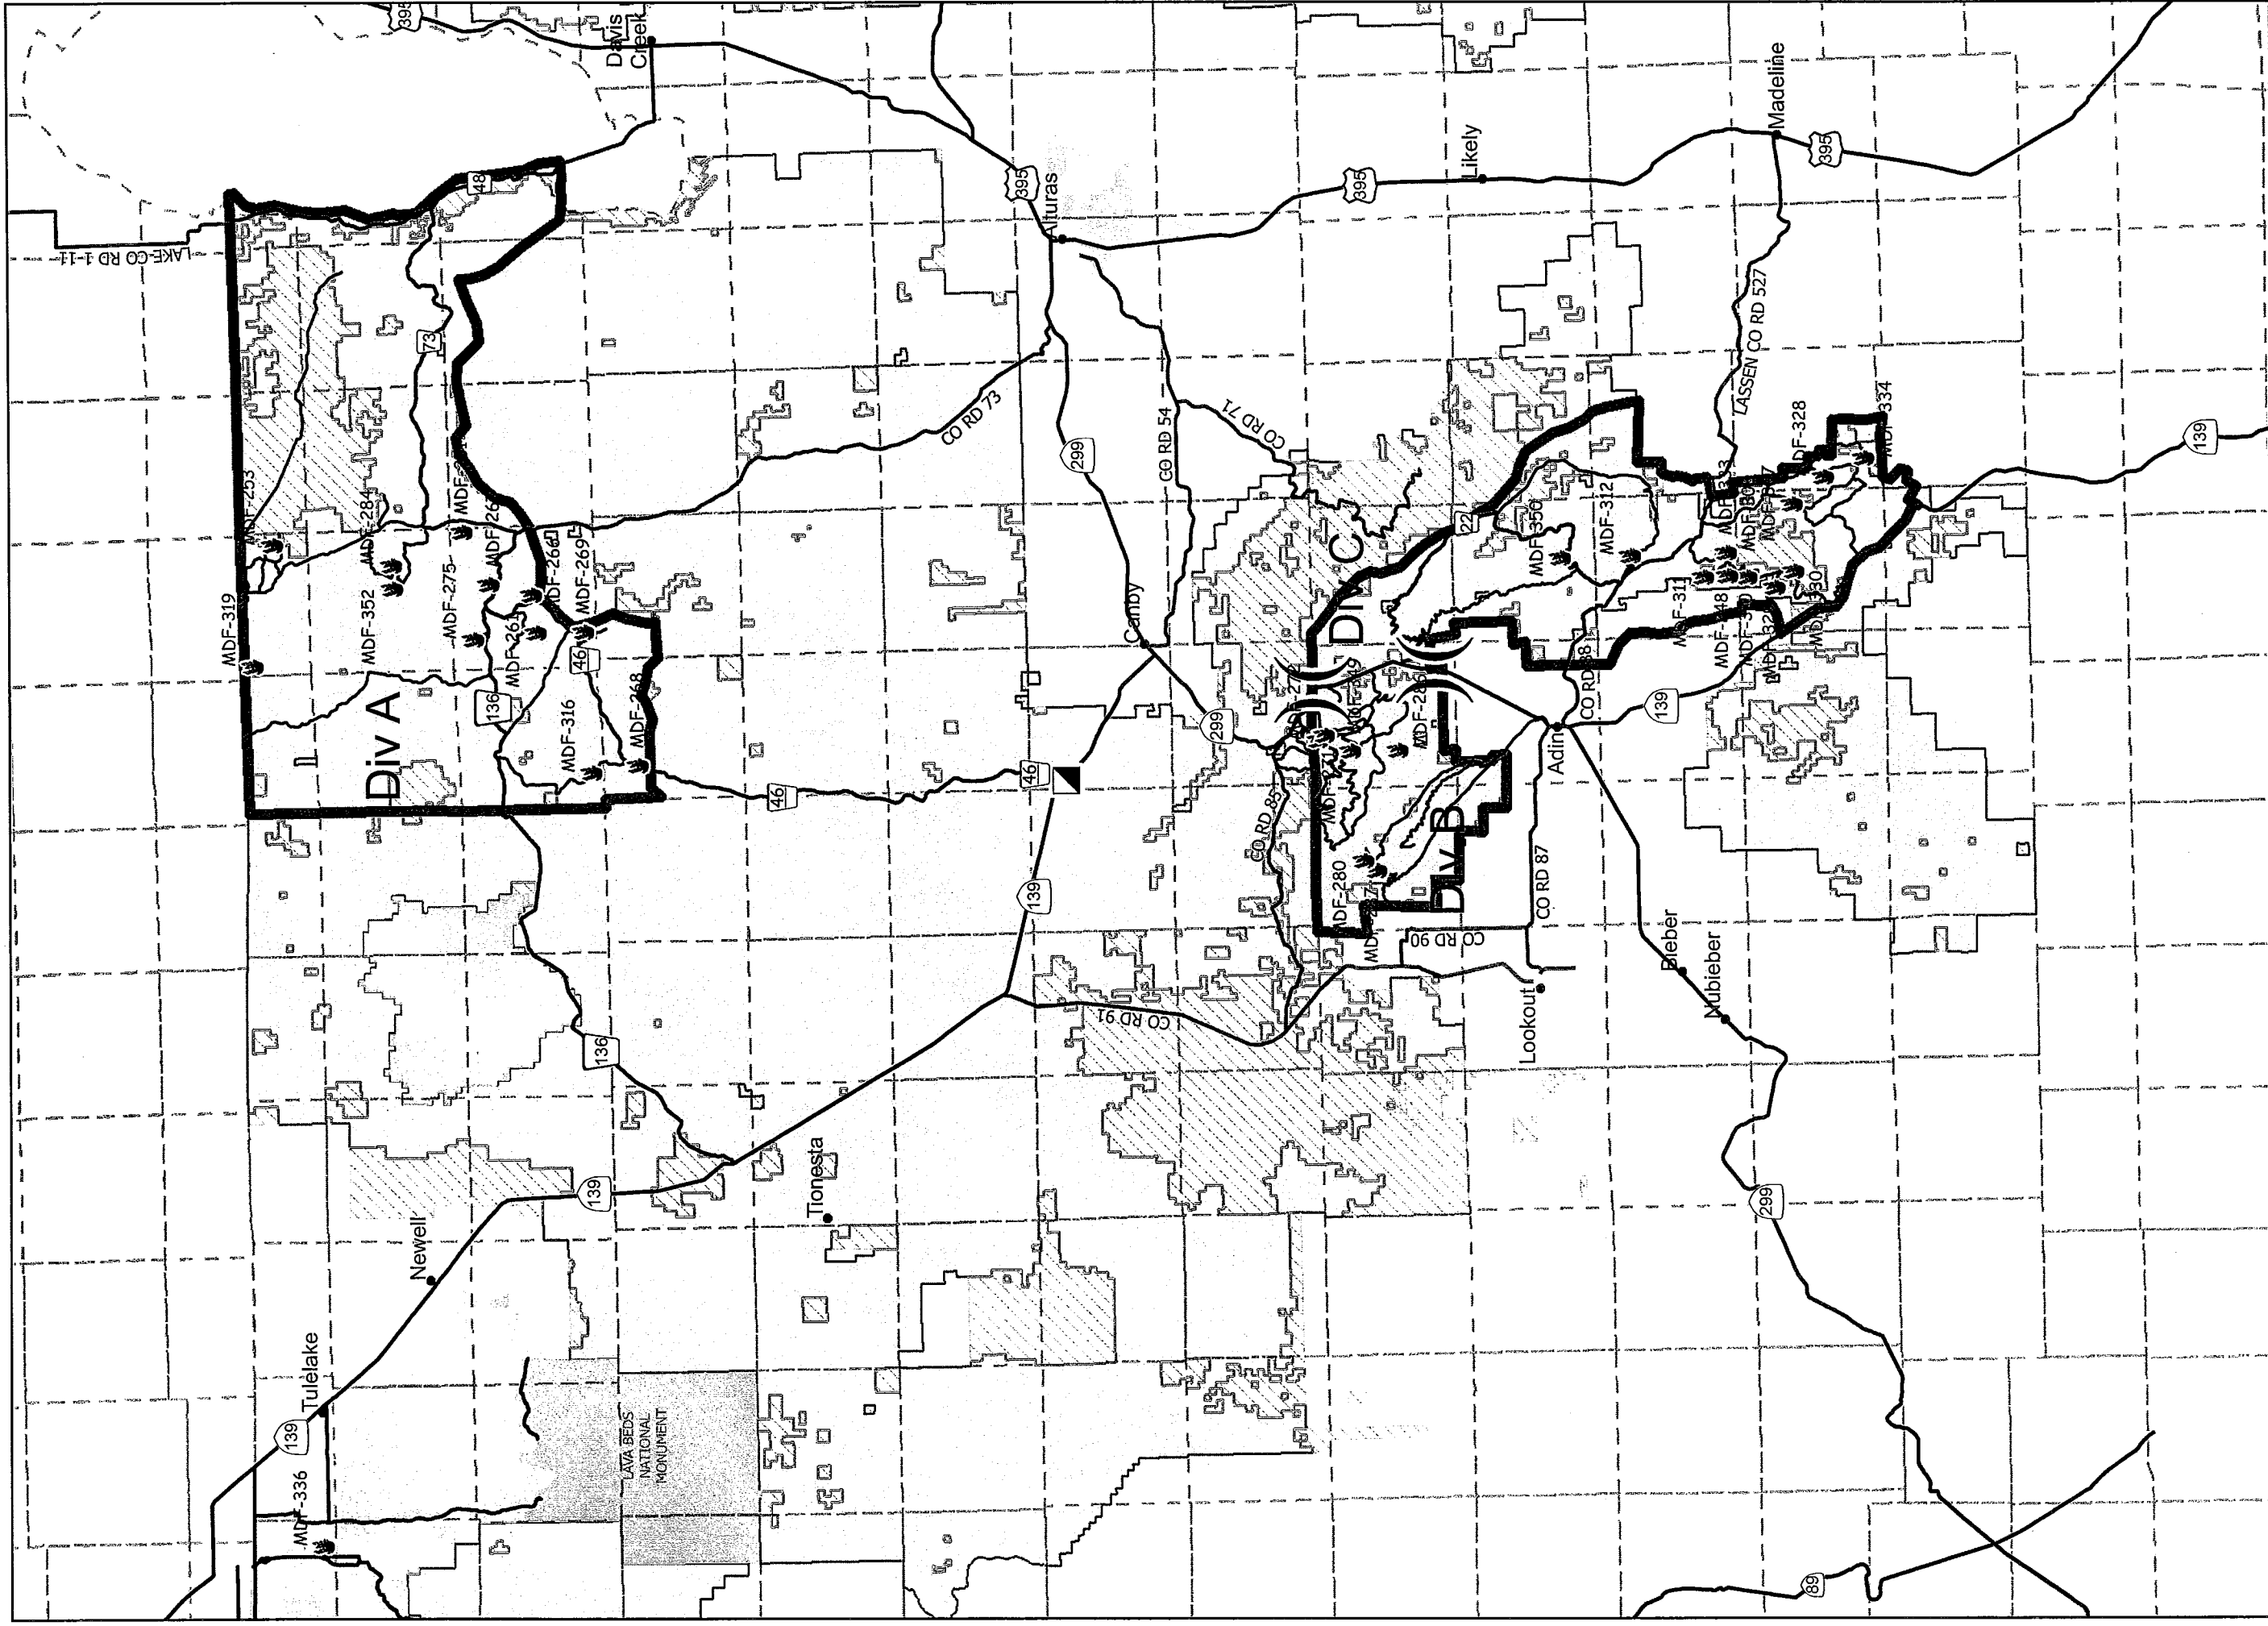

Modoc Lightning Complex

CA-MDF-000343

07/28/2010 Day Shift

 NorCal Team 1 Response Areas  Fire 20100726 1910hr

Travel Map
Modoc Lightning Complex
CA-MDF-343
7/28/2010 - Day Shift

by
 July 27, 2010
 Non-
 2135 Hours

**Travel Map - Div B & Div C
 Modoc Lightning Complex
 CA-MDF-343
 7/28/2010 - Day Shift**

July 27, 2010
 2135 Hours