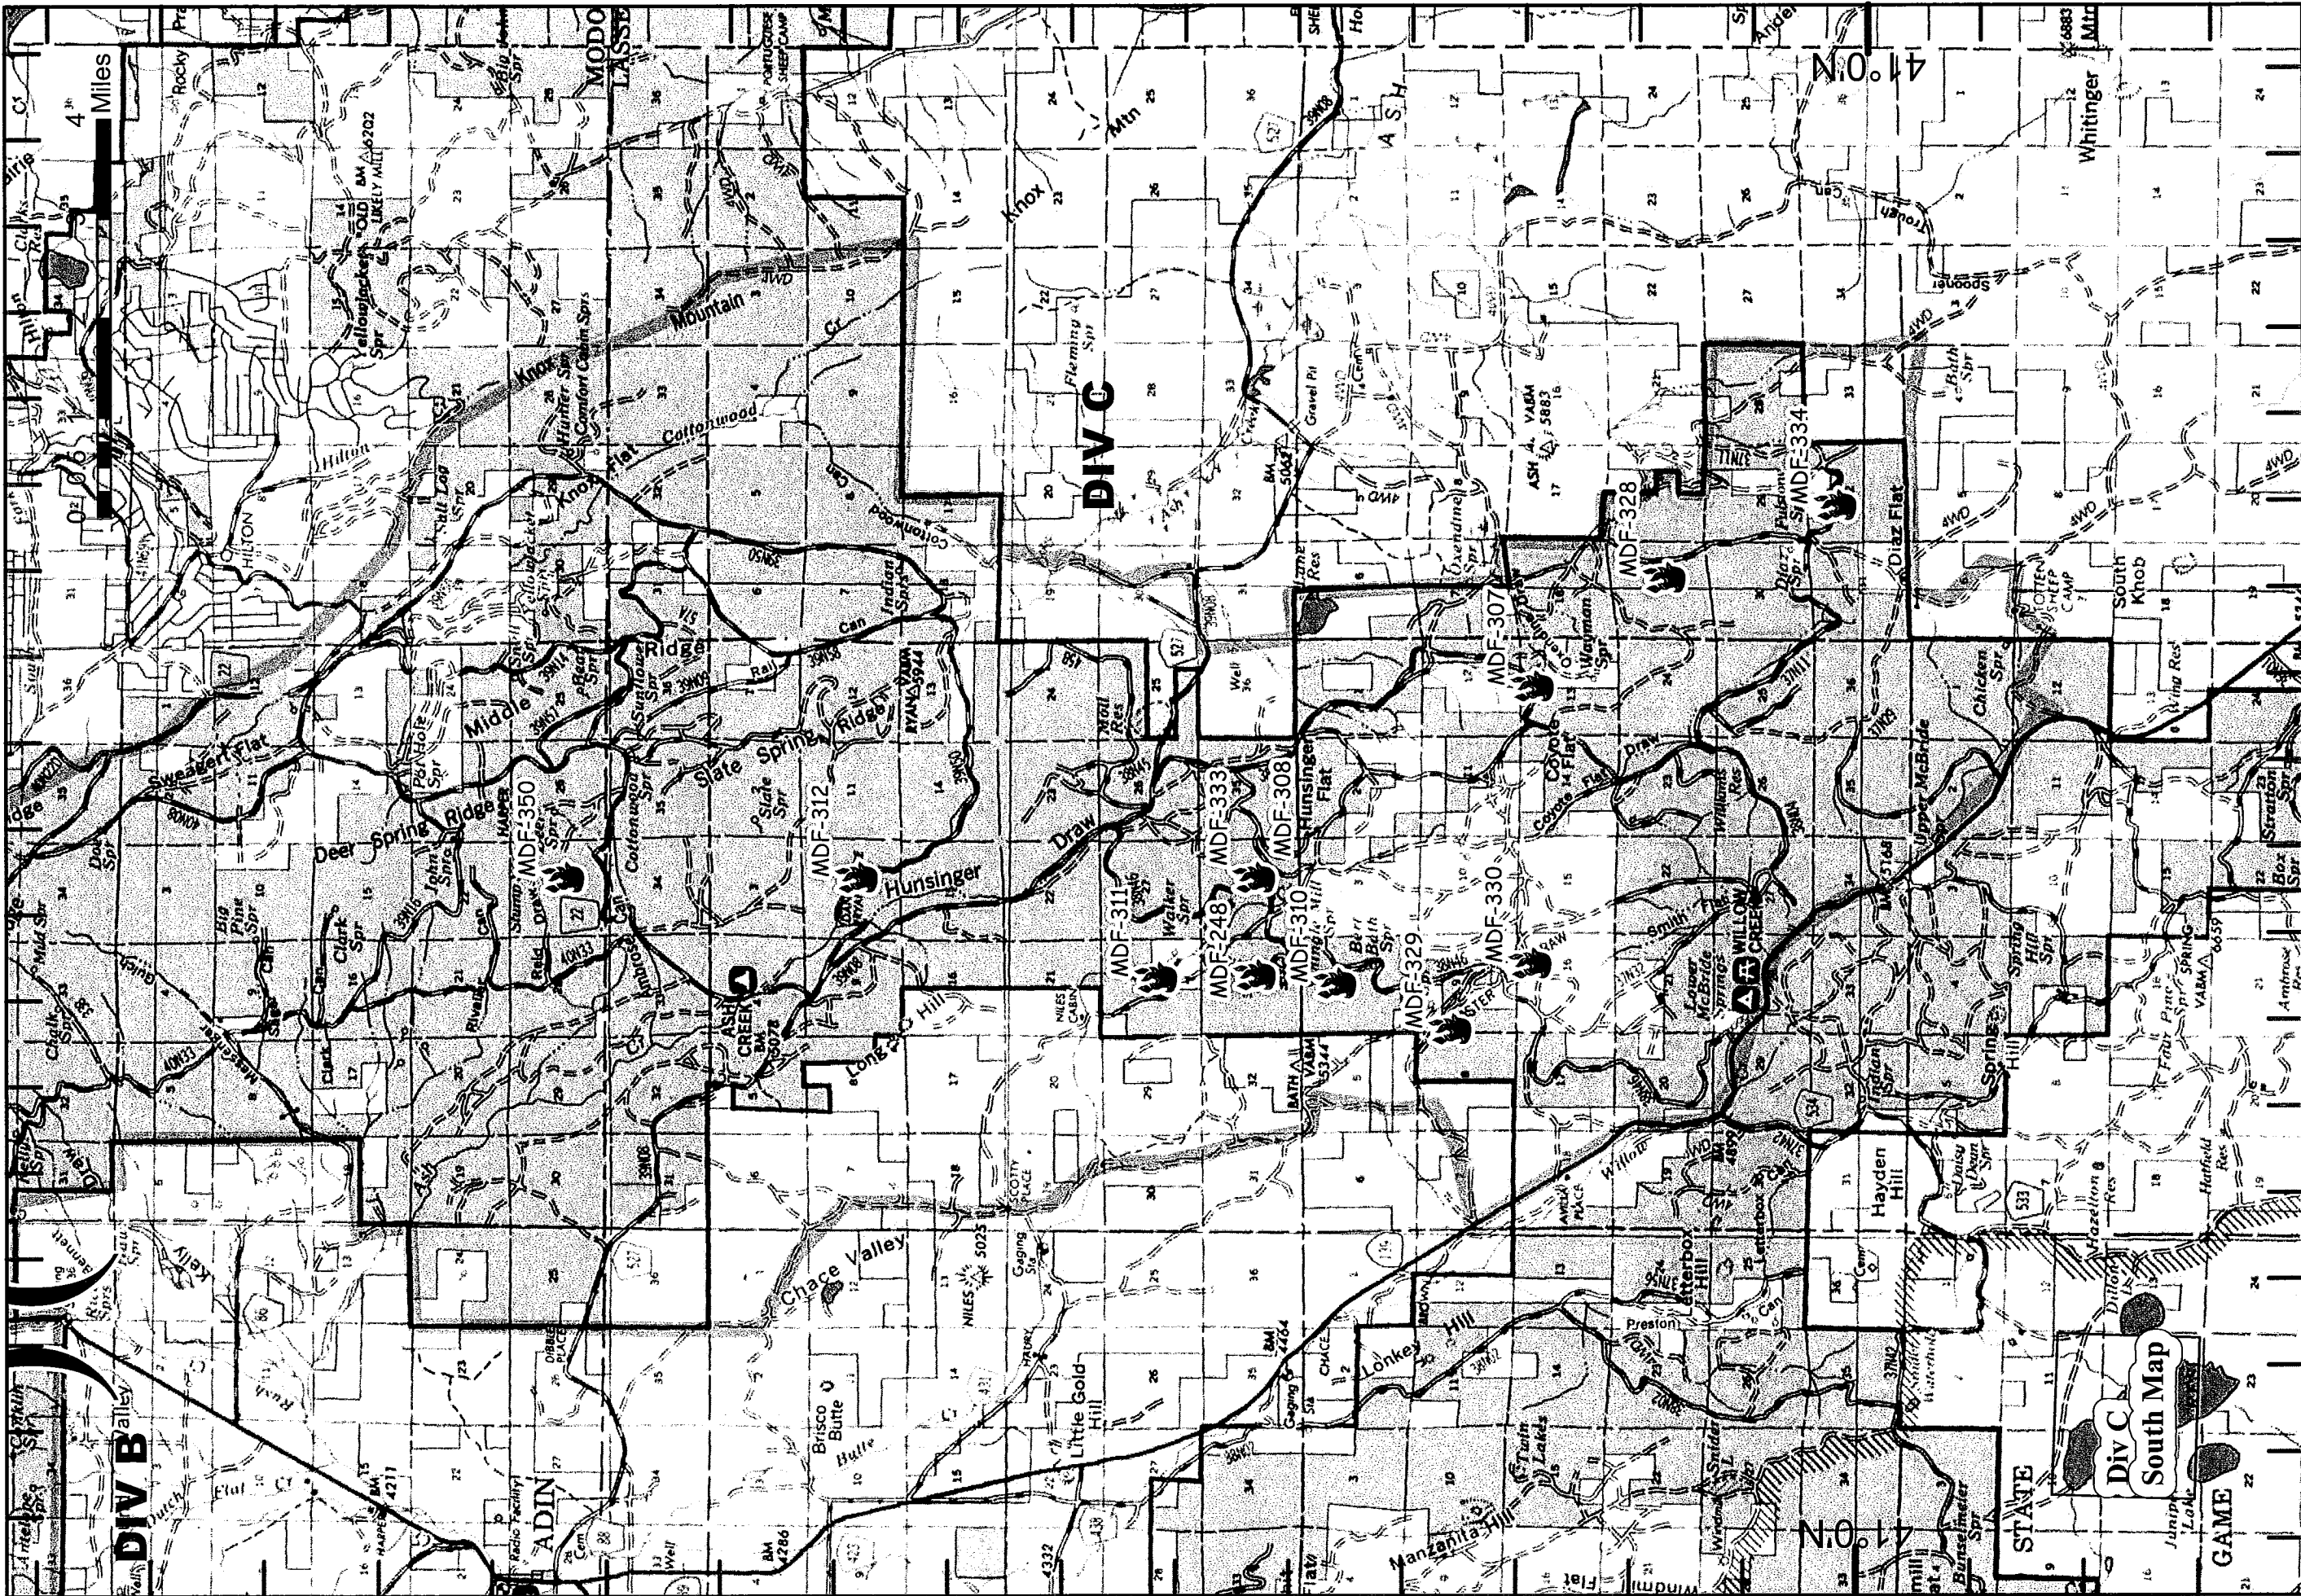

Modoc Lightning Complex CA-MDF-000343

07/28/2010 Day Shift

1:100,000

NorCal Team 1 Response Areas Fire 20100726 1910hr

Div C
South Map

GAME