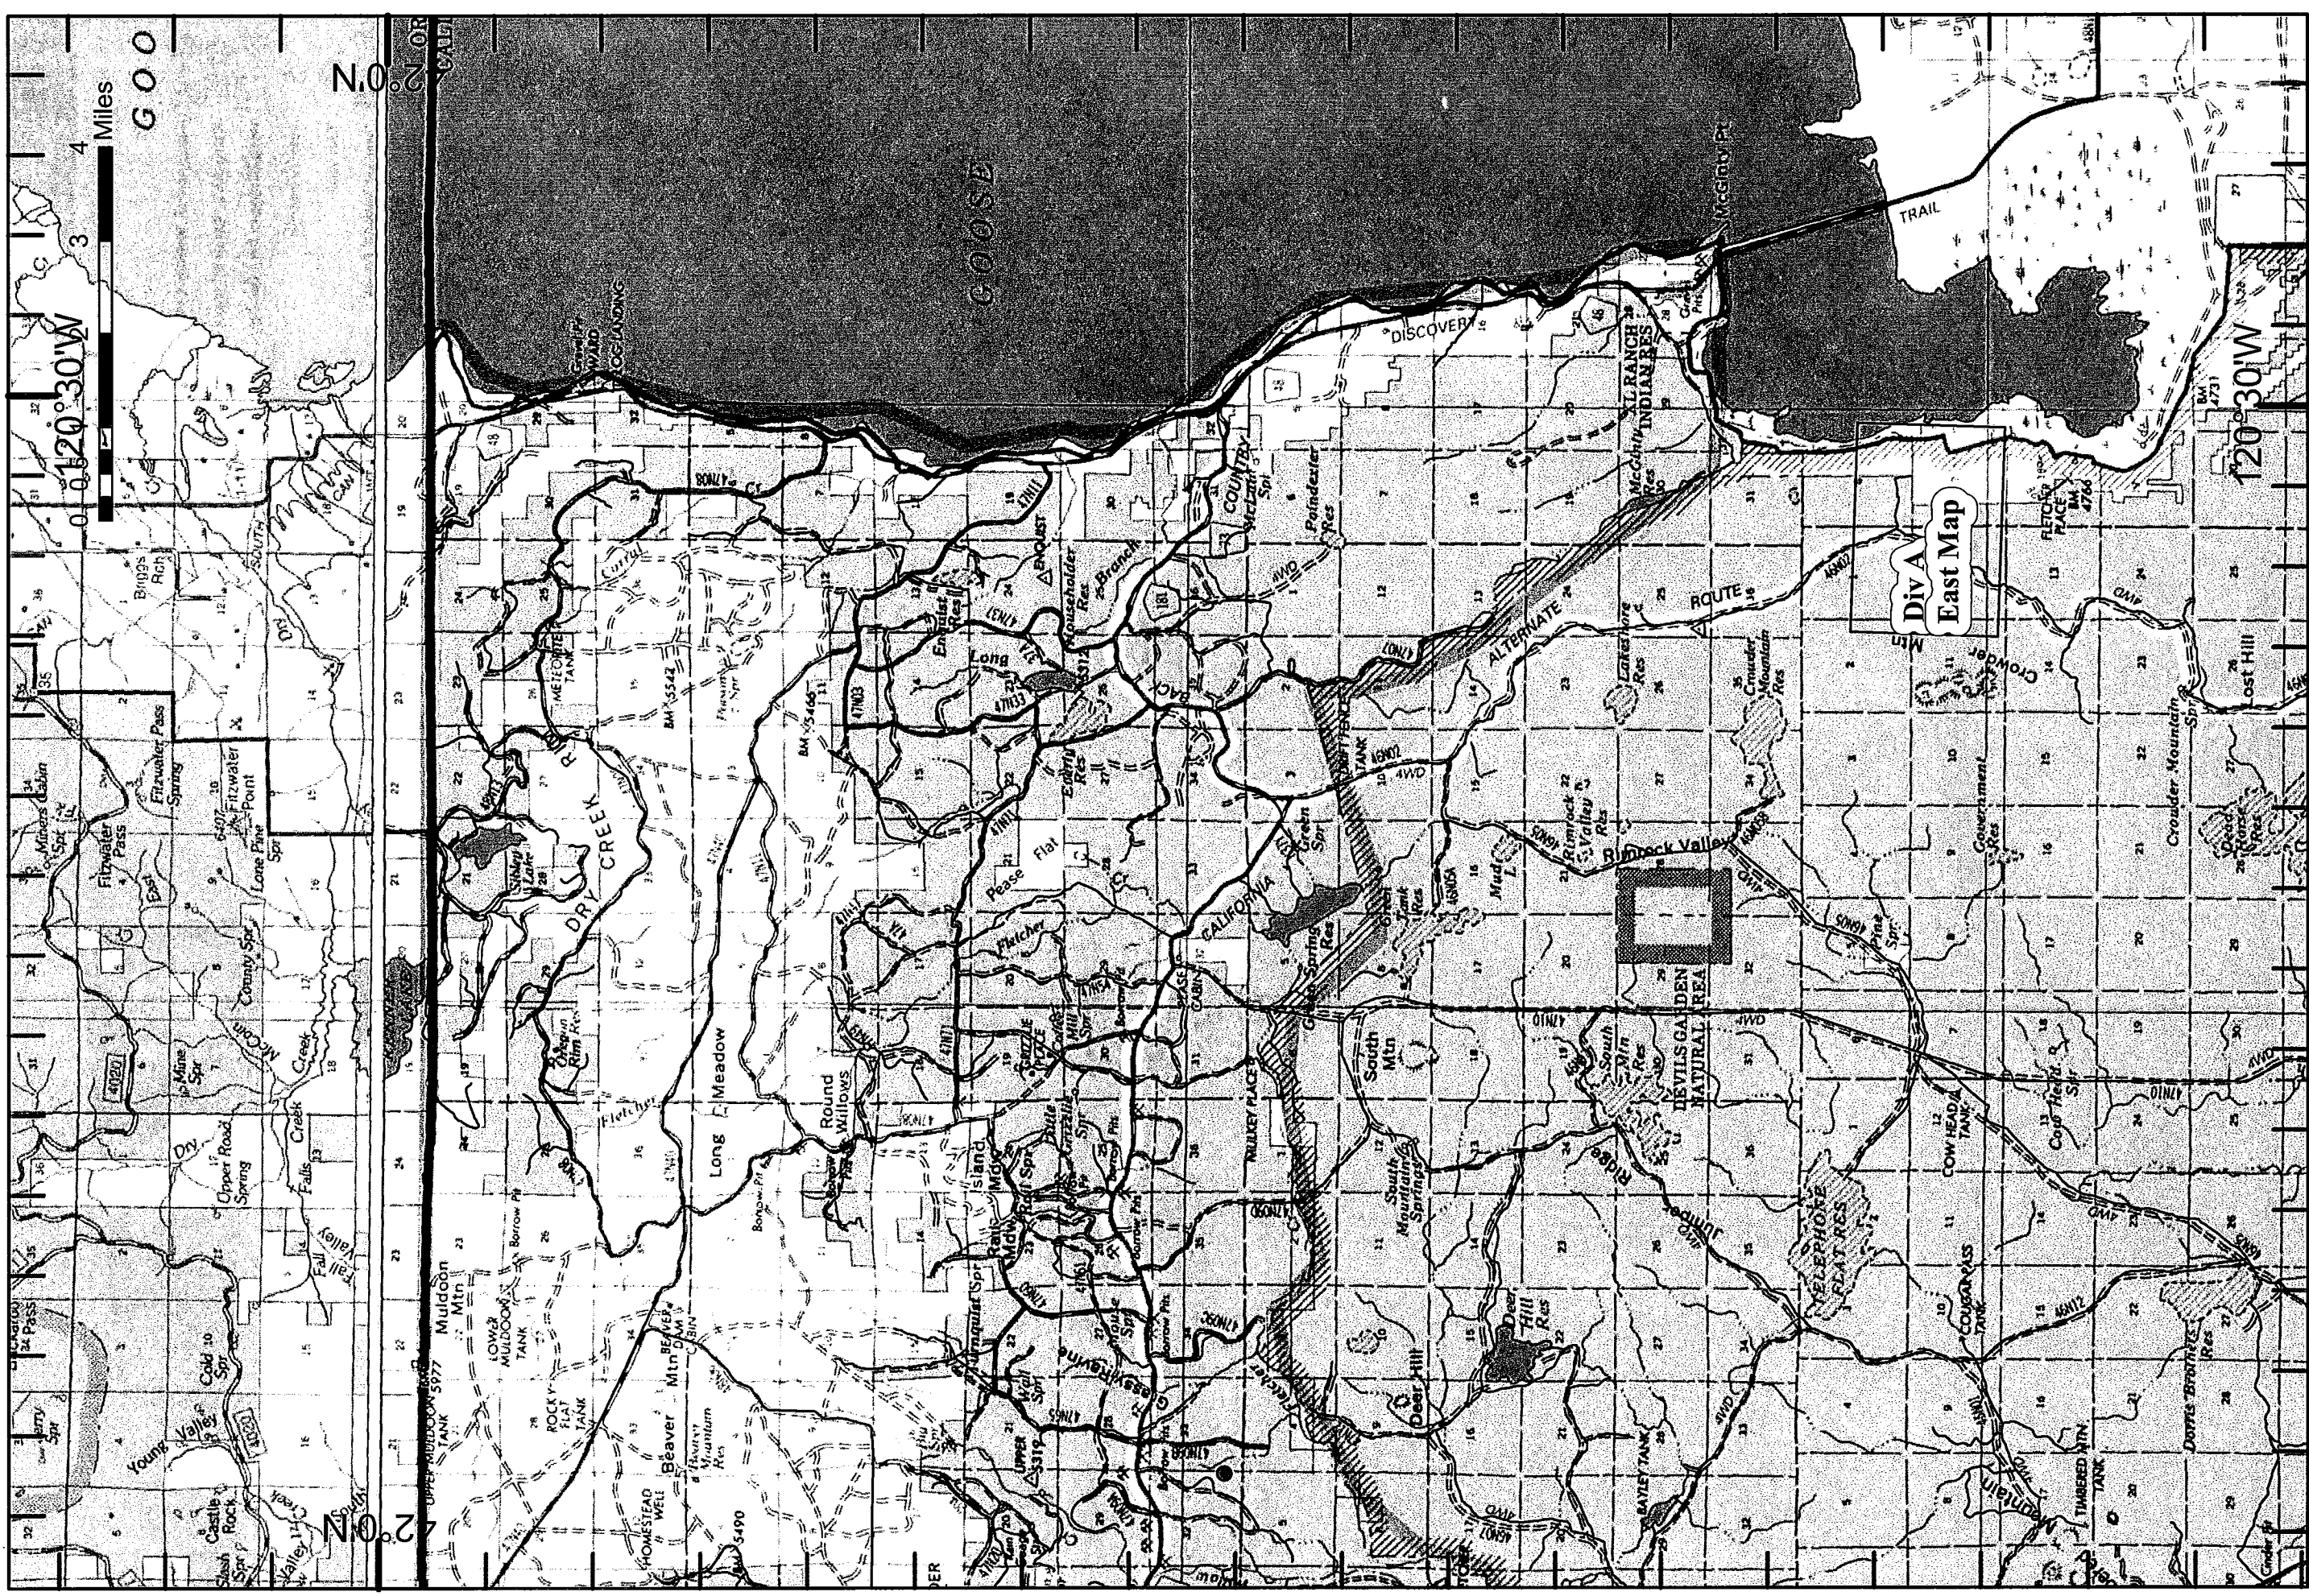

Modoc Lightning Complex CA-MDF-000343

07/28/2010 Day Shift

NorCal Team 1 Response Areas

Fire 20100726 1910hr

1:105,205