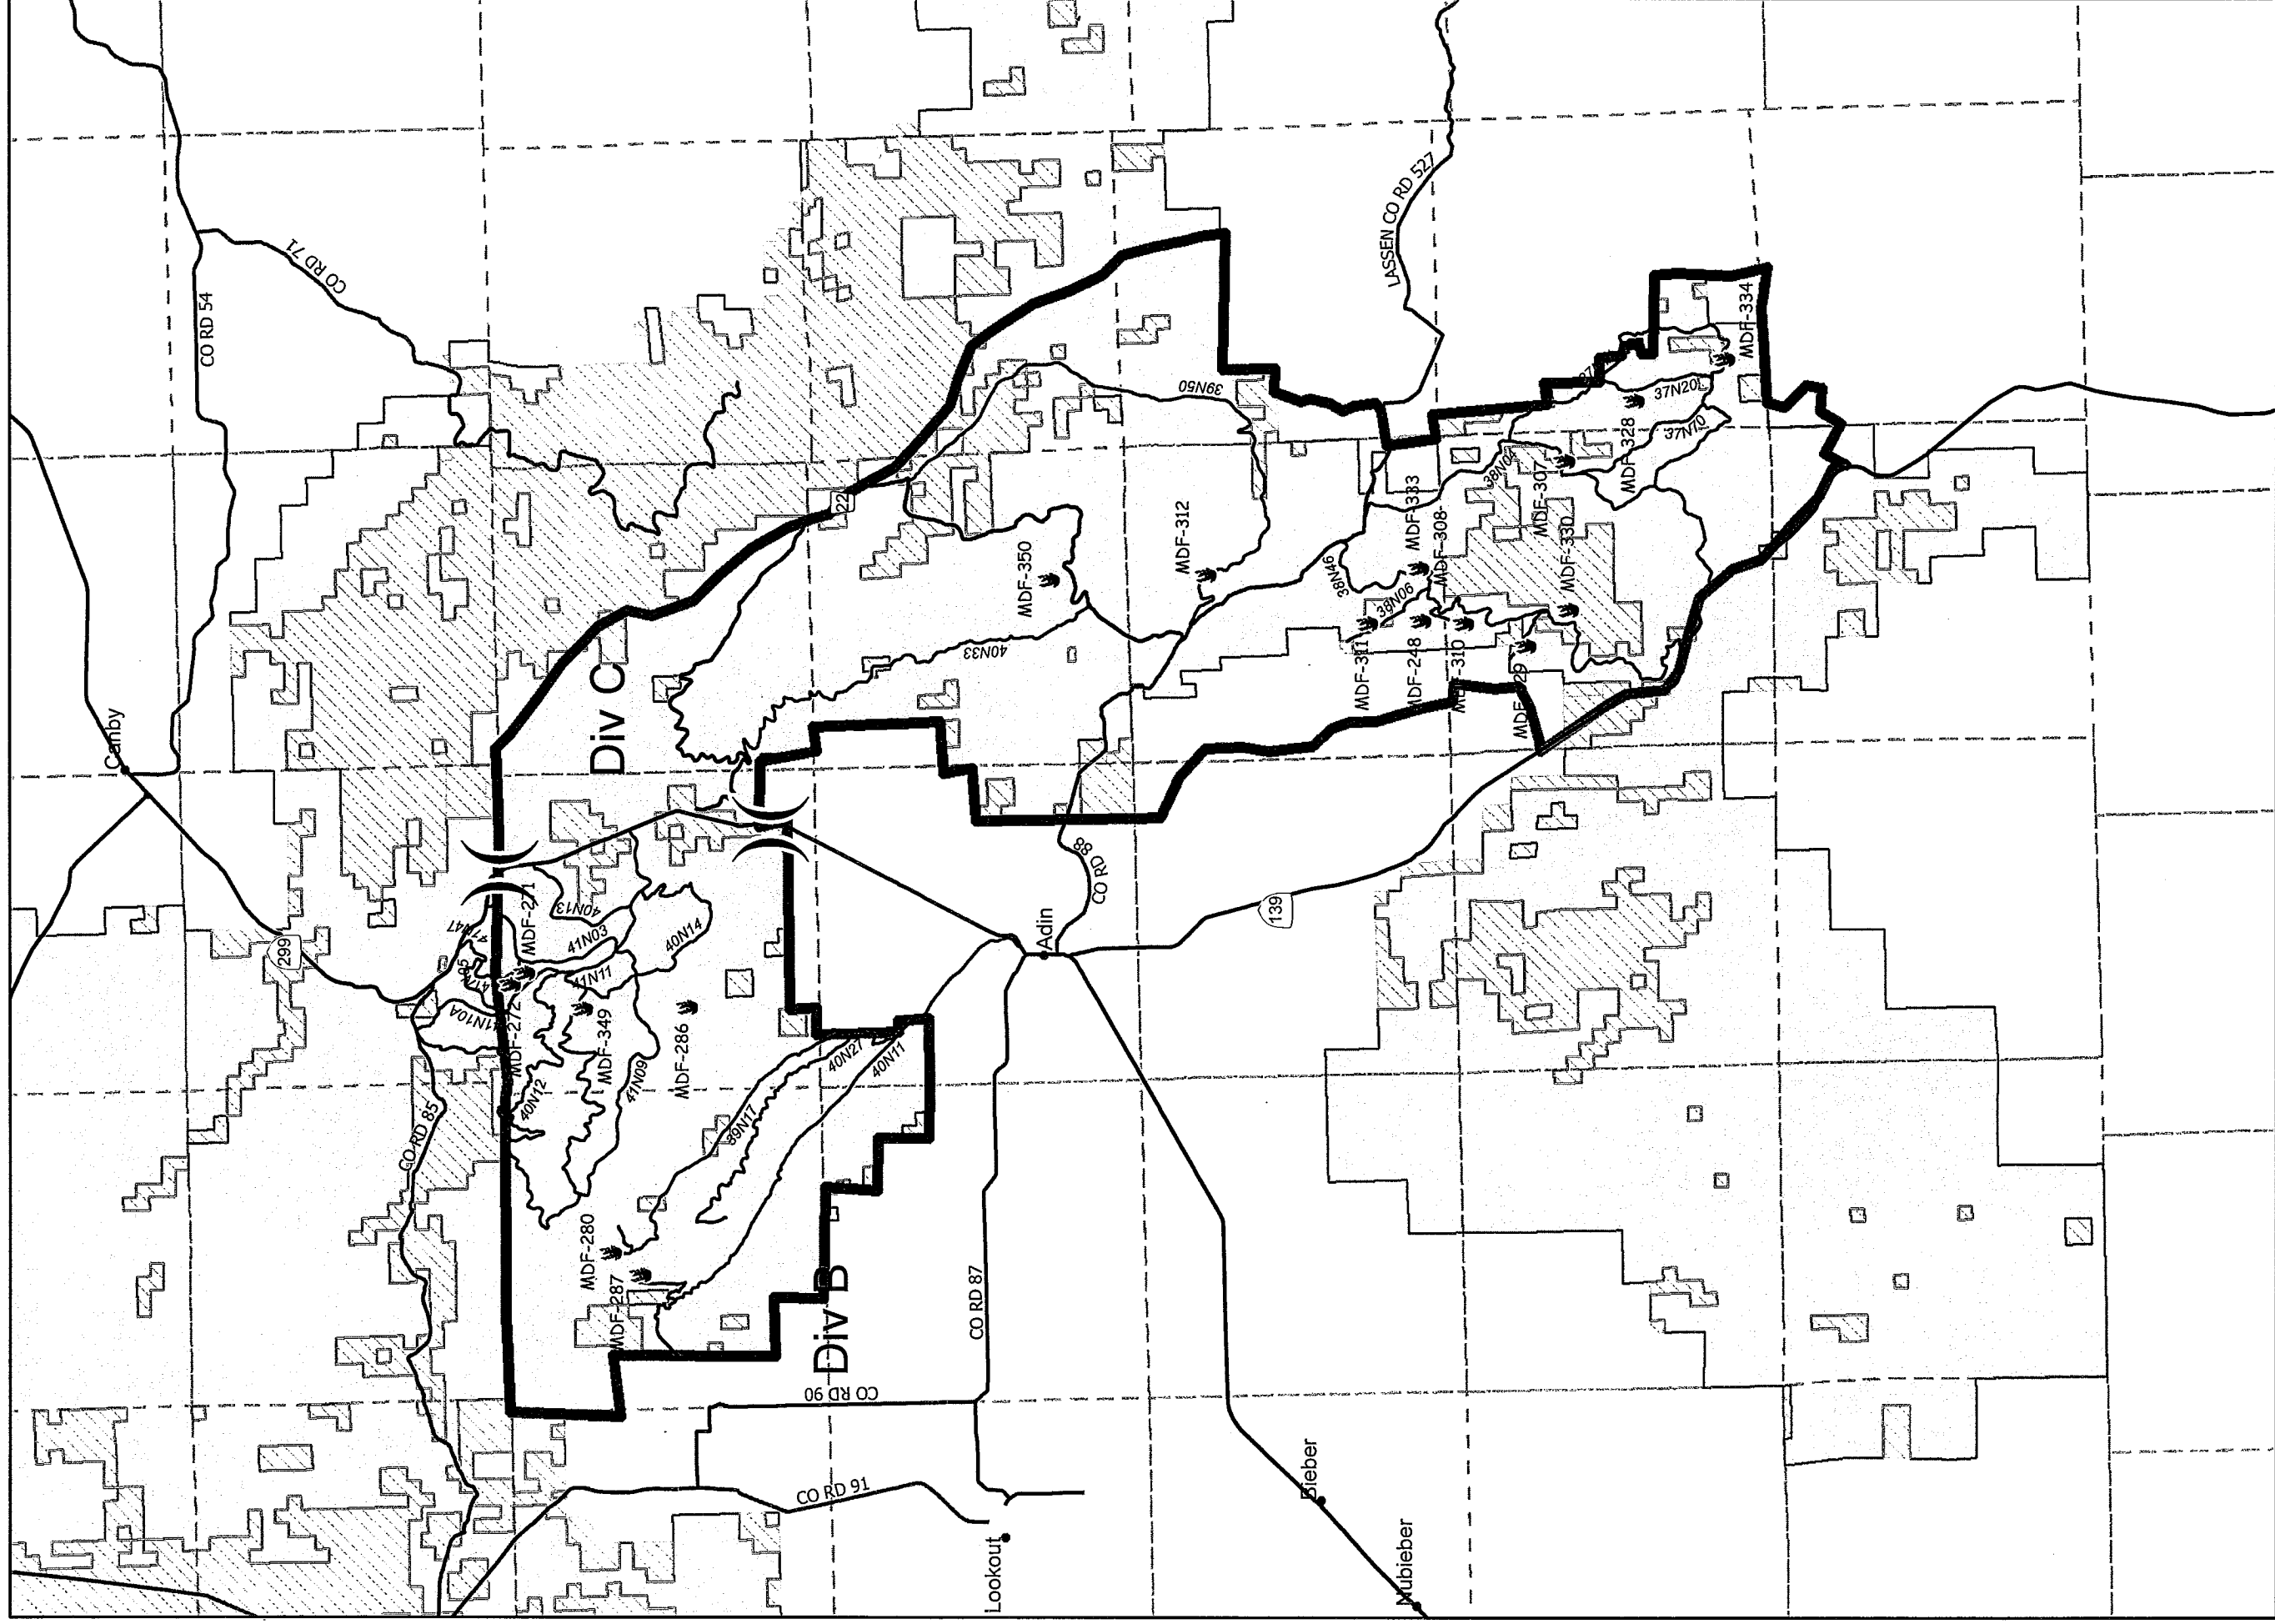

Modoc Lightning Complex

CA-MDF-000343

07/28/2010 Day Shift

 NorCal Team 1 Response Areas  Fire 20100726 1910hr

Travel Map
Modoc Lightning Complex
CA-MDF-343
7/28/2010 - Day Shift

by
 July 27, 2010
 Non-
 2135 Hours

**Travel Map - Div B & Div C
 Modoc Lightning Complex
 CA-MDF-343
 7/28/2010 - Day Shift**

July 27, 2010
 2135 Hours