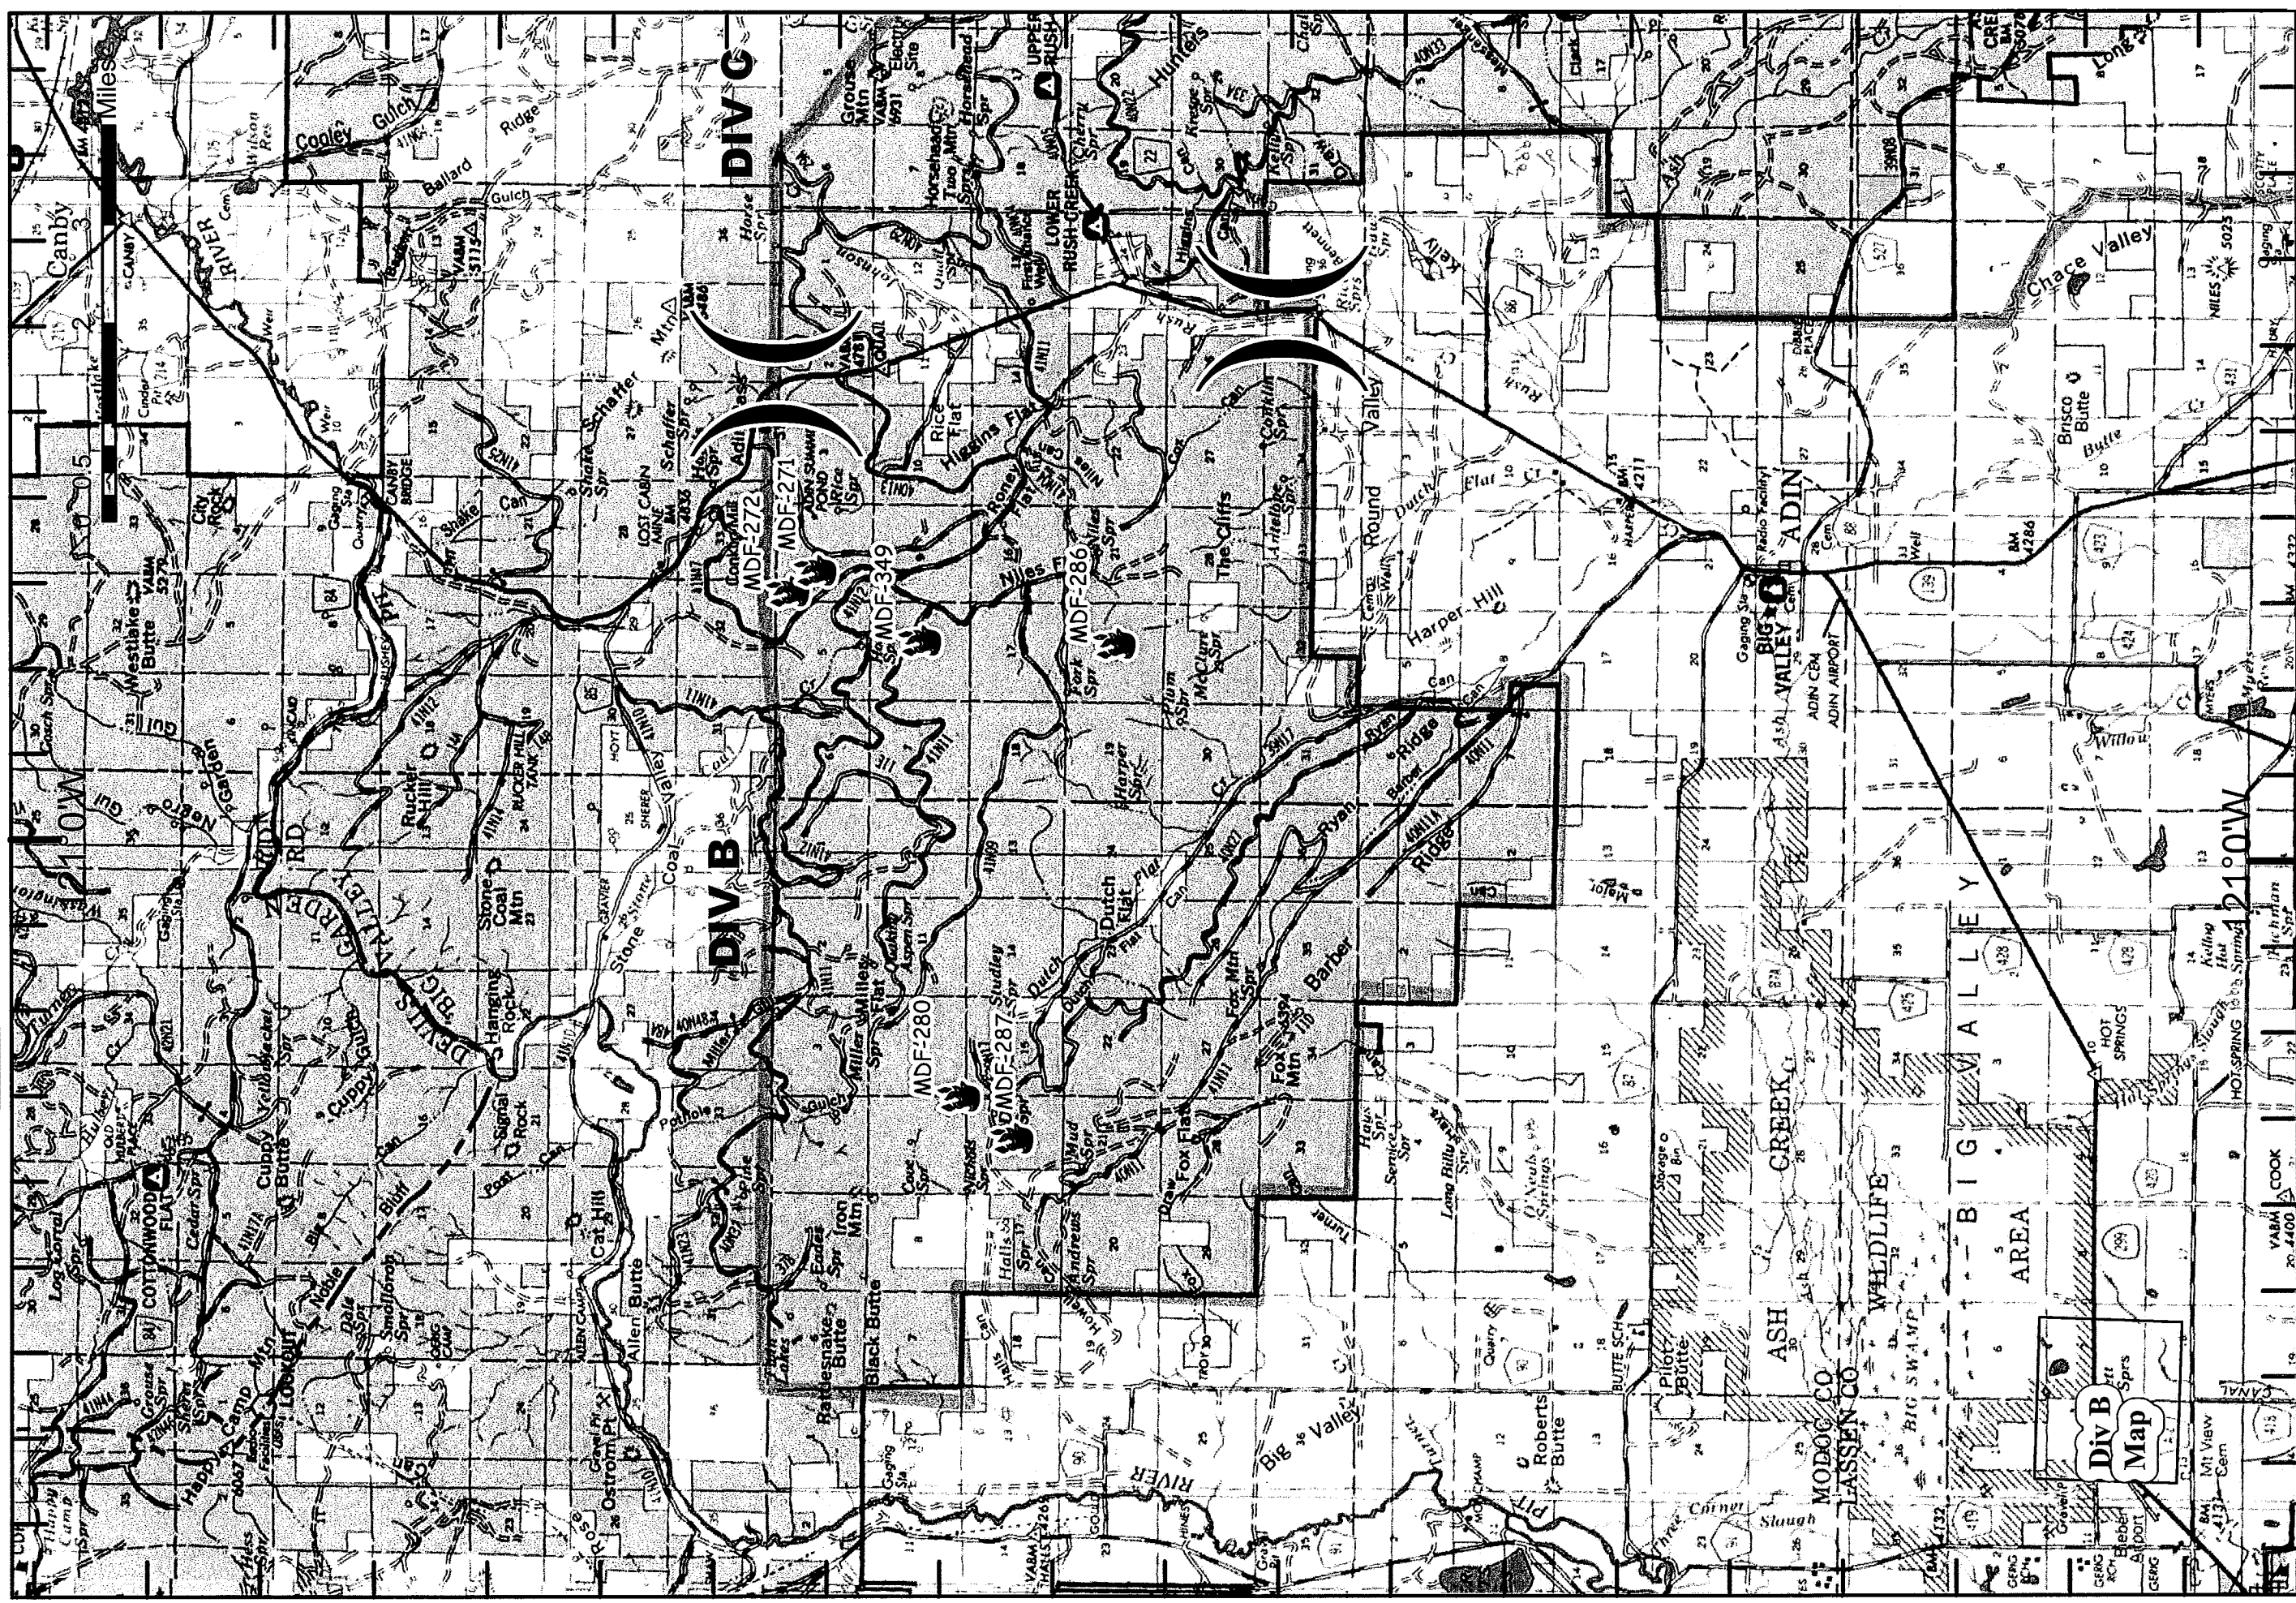

Nor Cal 1

Modoc Lightning Complex

CA-MDF-000343

07/28/2010 Day Shift

NorCal Team 1 Response Areas

Fire 20100726 1910hr

1:100,000