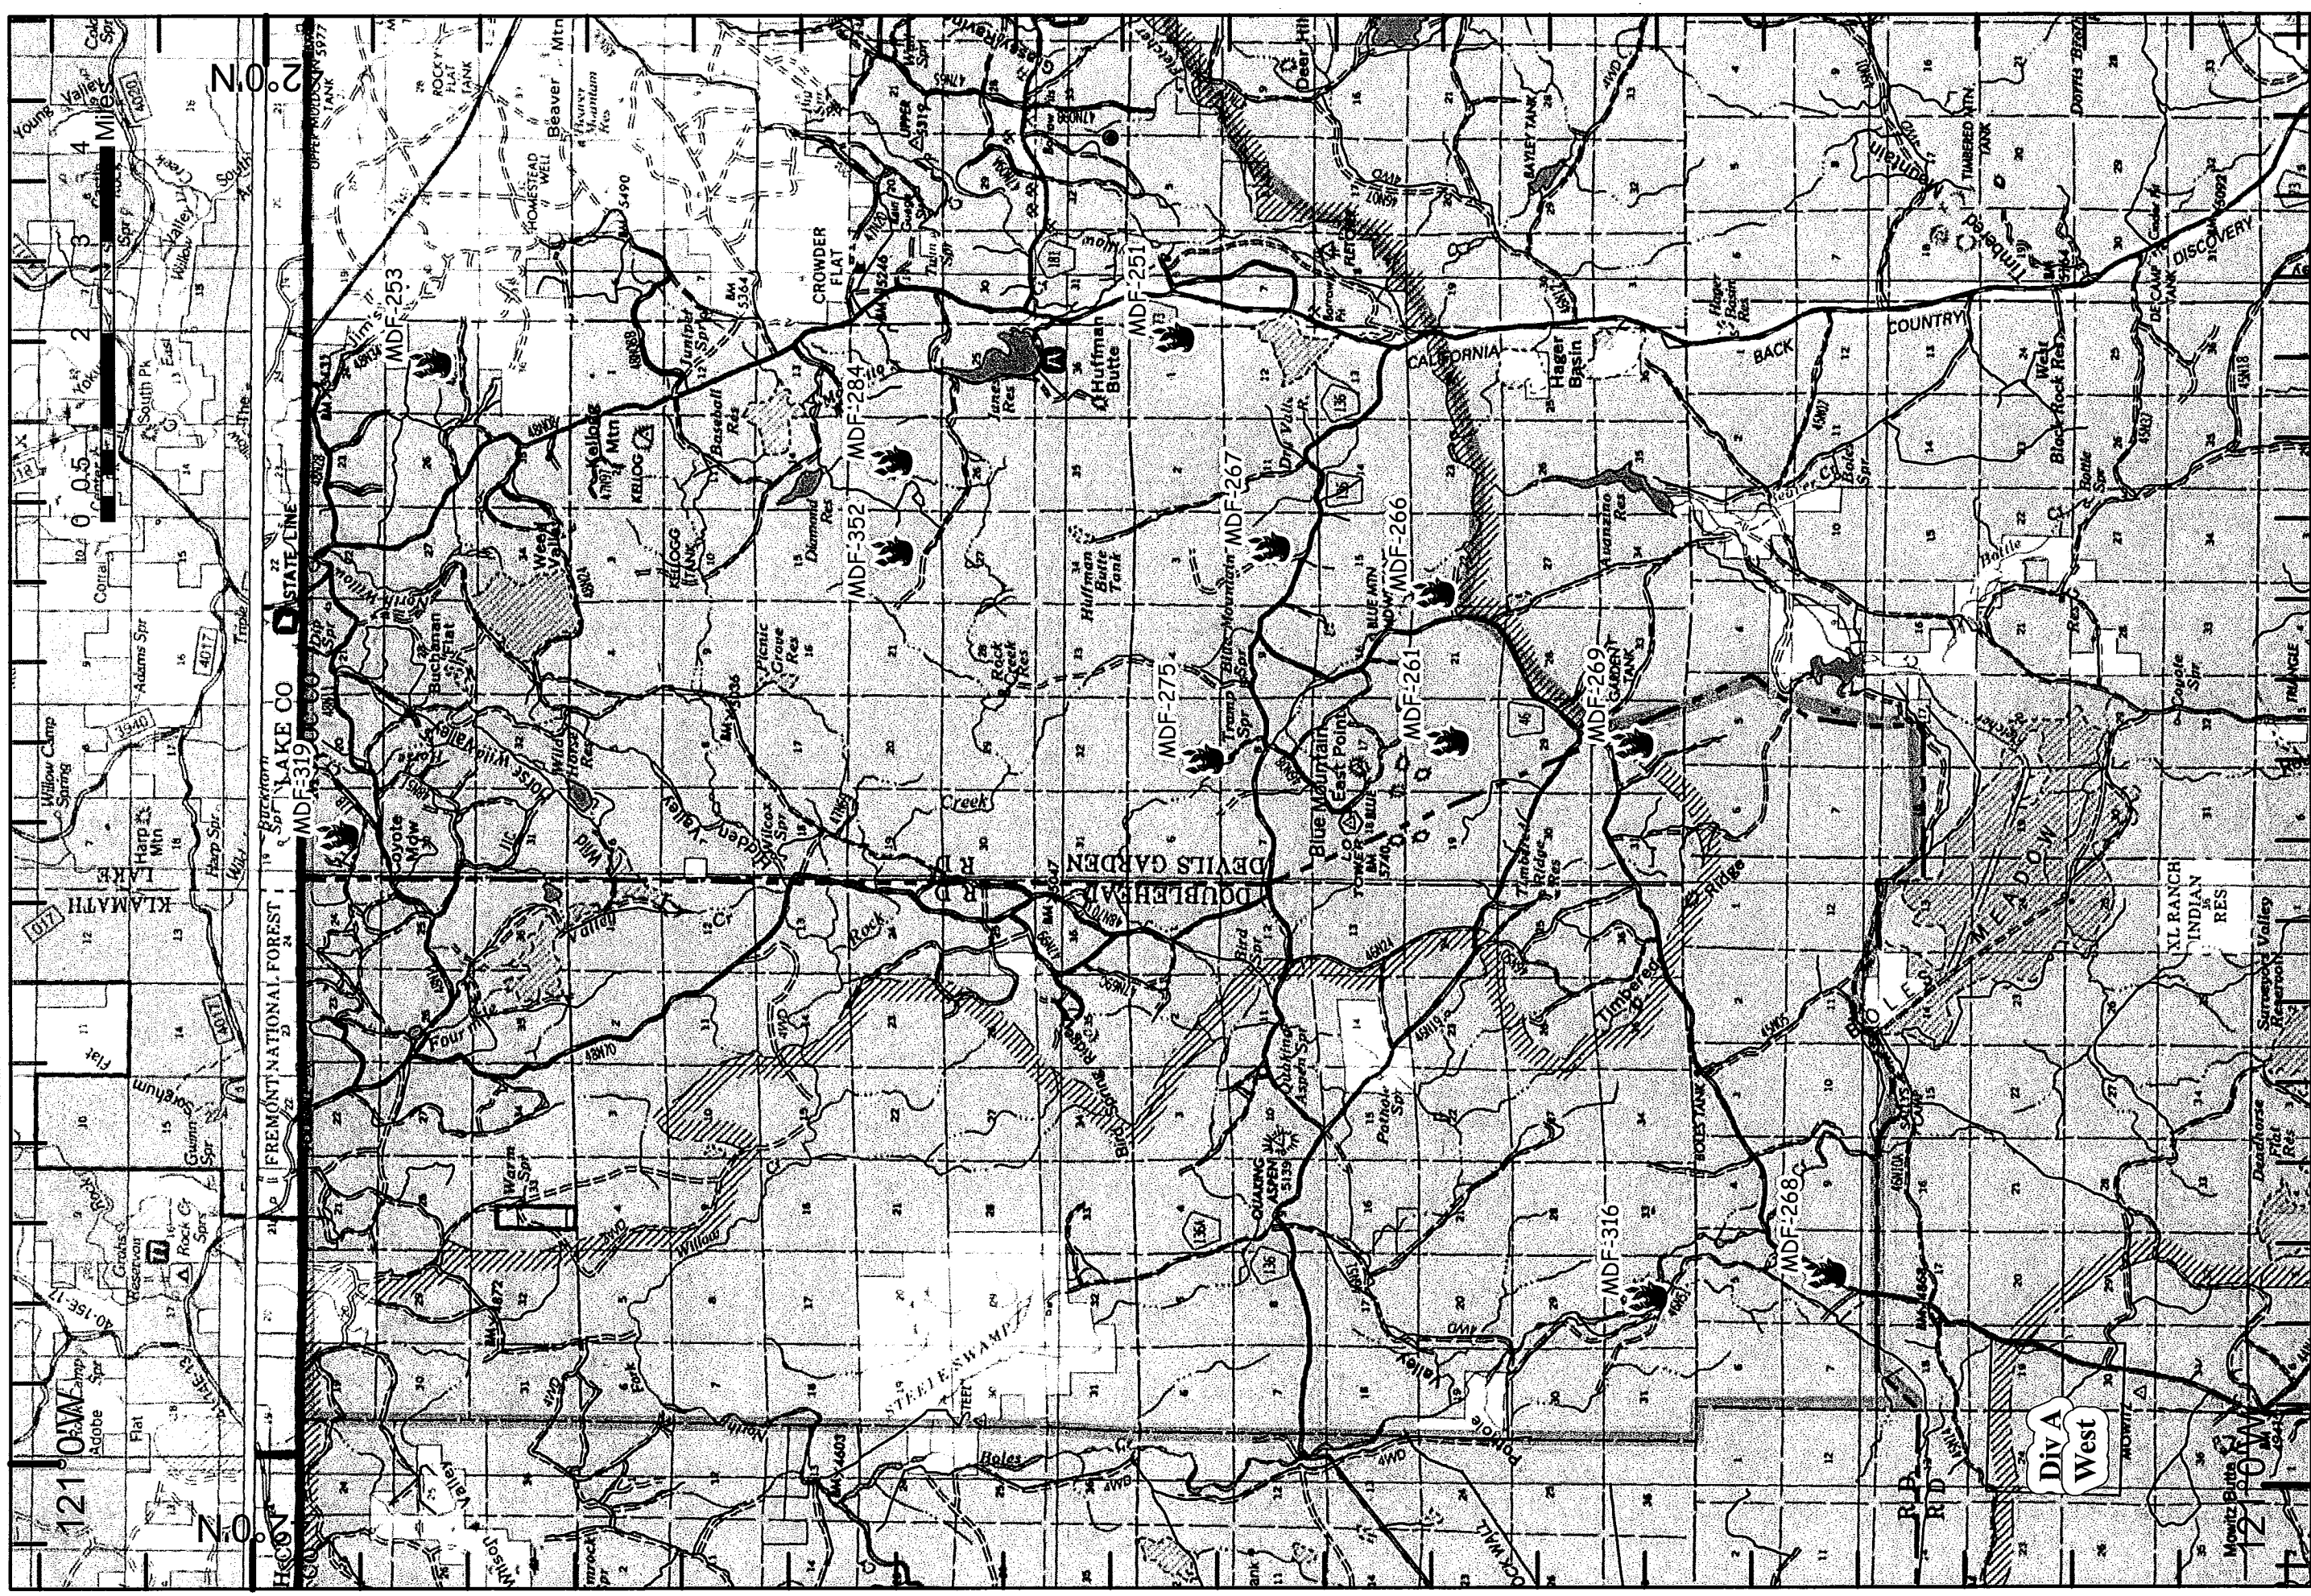

Modoc Lightning Complex

CA-MDF-000343

07/28/2010 Day Shift

NorCal Team 1 Response Areas Fire 20100726 1910hr

1:105,100