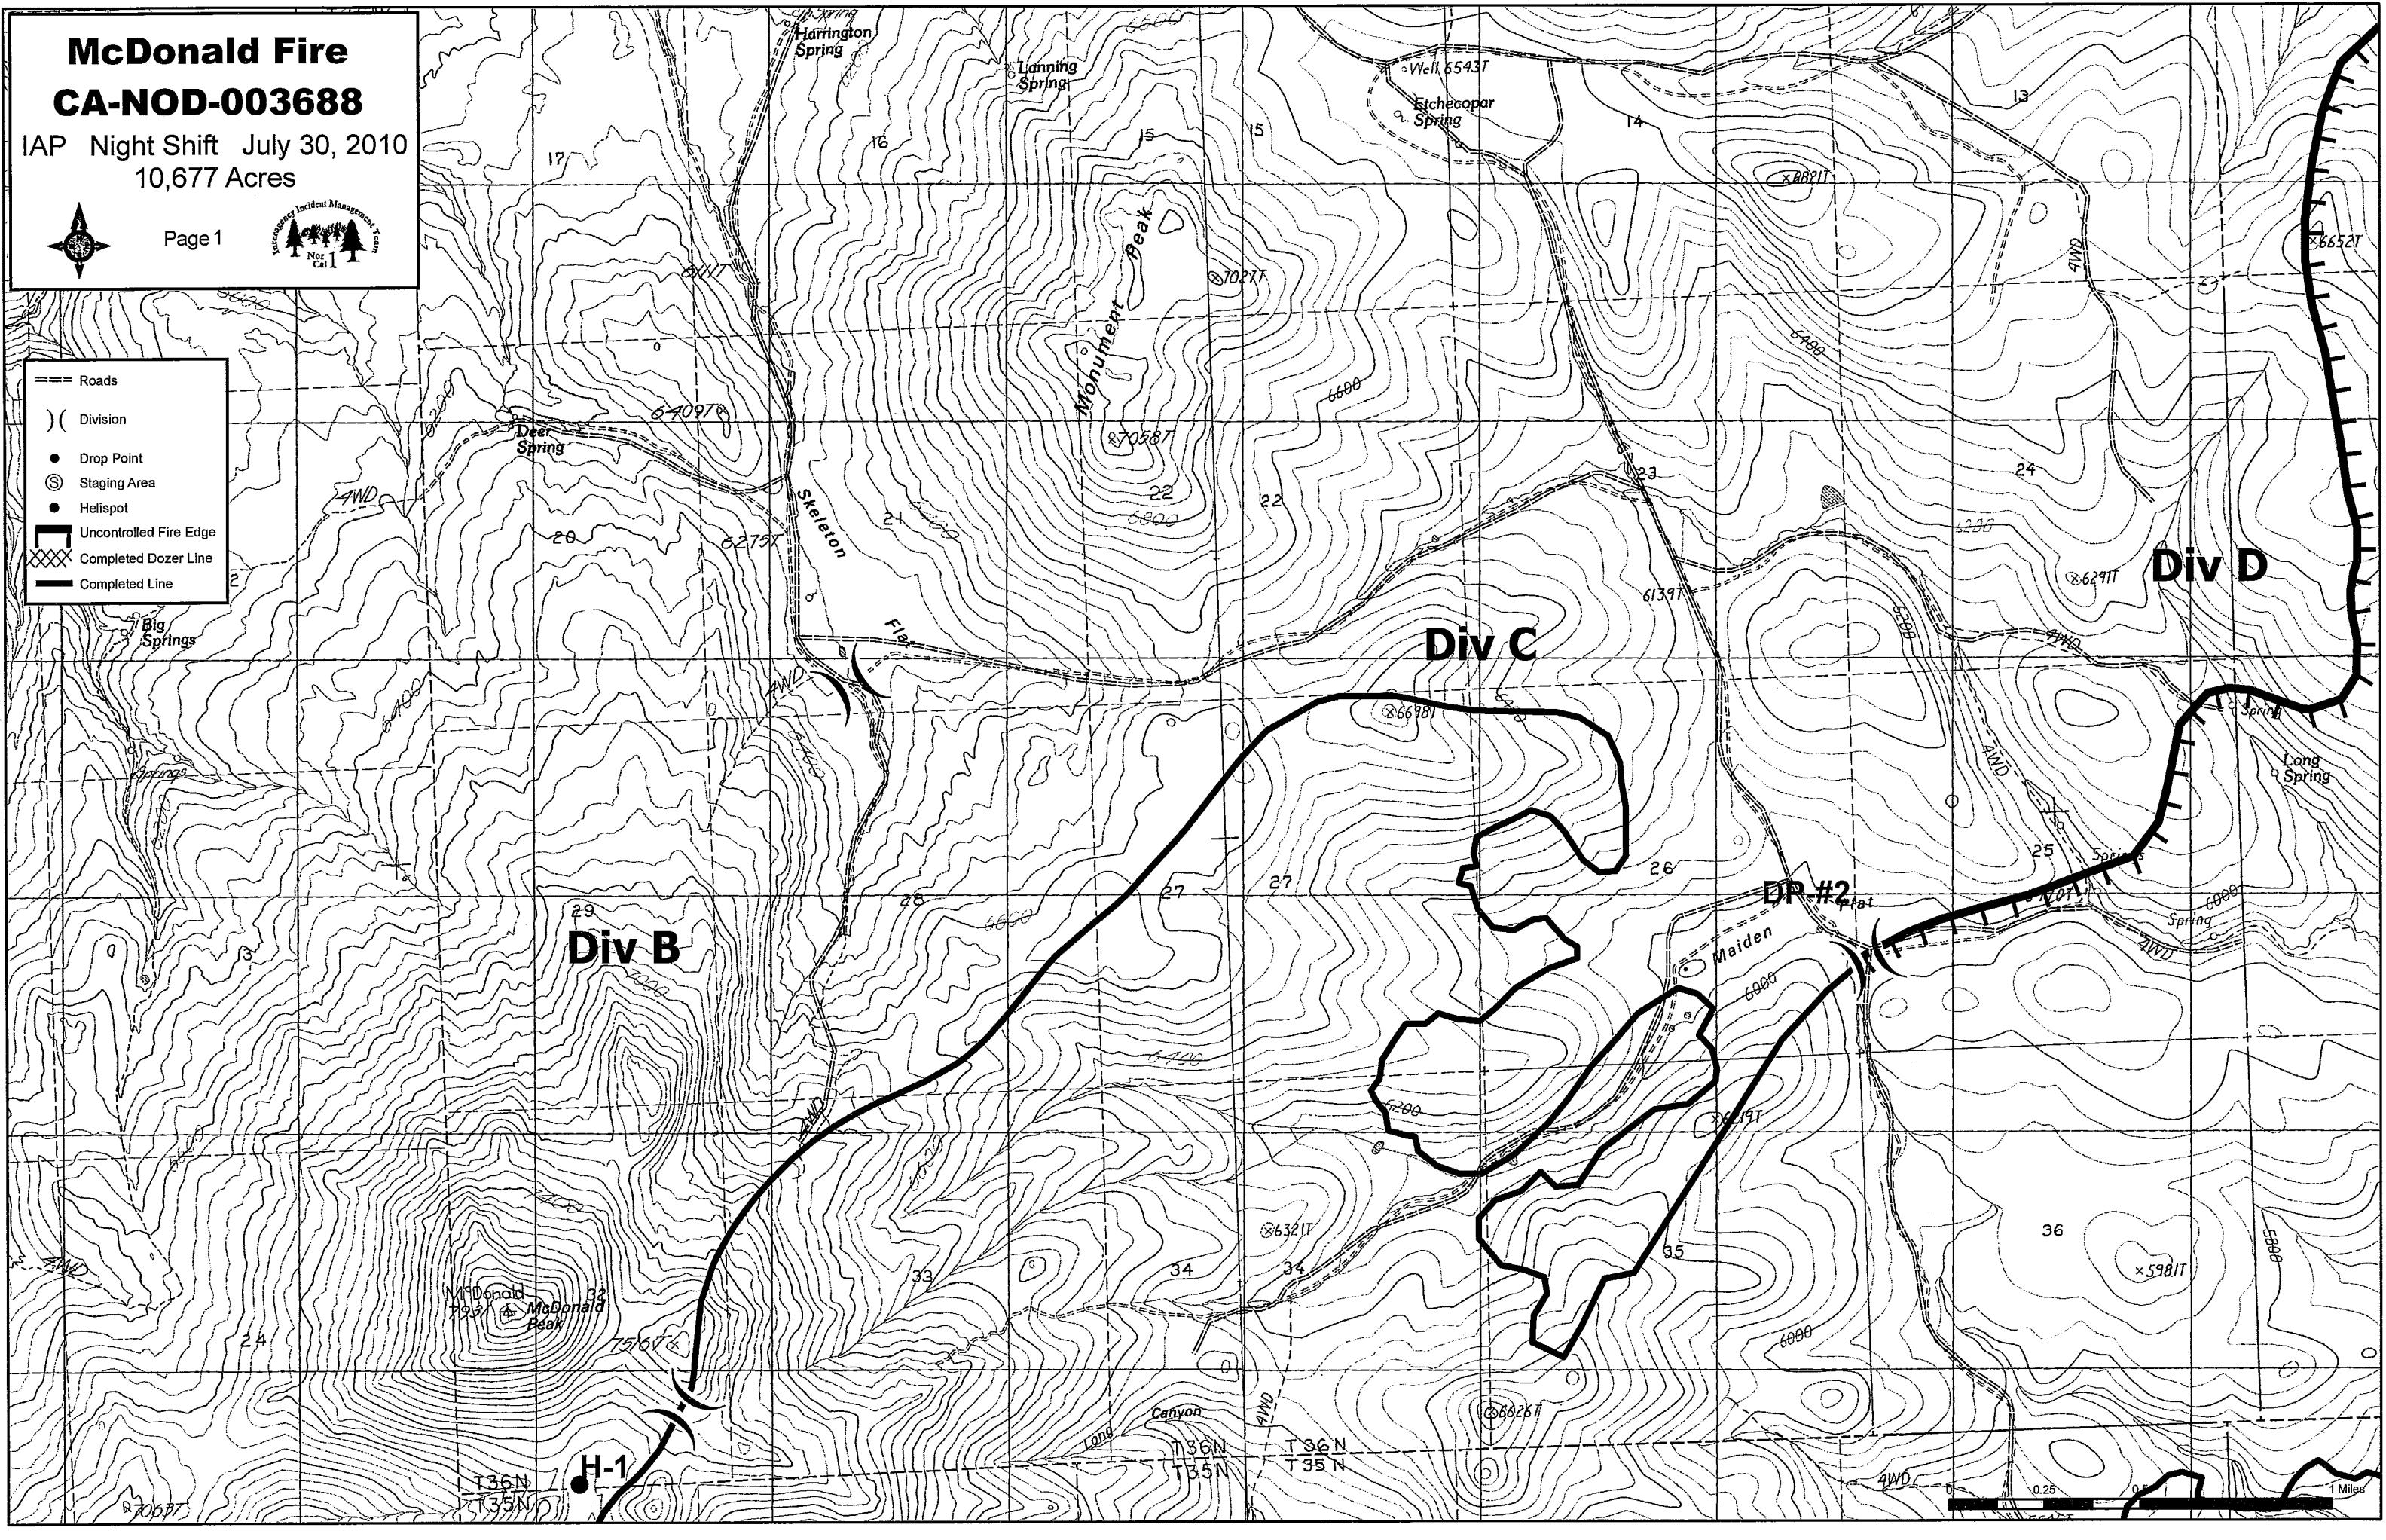

McDonald Fire

CA-NOD-003688

IAP Night Shift July 30, 2010
10,677 Acres

Map Index

0 0.25 0.5 1 Miles

McDonald Fire CA-NOD-003688

IAP Night Shift July 30, 2010
10,677 Acres

Page 1

- == Roads
-) (Division
- Drop Point
- ⊙ Staging Area
- Helispot
- ▭ Uncontrolled Fire Edge
- ▨ Completed Dozer Line
- Completed Line

Div B

Div C

Div D

H-1

DR #2

McDonald Fire CA-NOD-003688

IAP Night Shift July 30, 2010
10,677 Acres

Page 2

- Roads
- Division
- Drop Point
- Staging Area
- Helispot
- Uncontrolled Fire Edge
- Completed Dozer Line
- Completed Line

- == Roads
-) (Division
- Drop Point
- ⊙ Staging Area
- Hellspot
- ▬ Uncontrolled Fire Edge
- ▨ Completed Dozer Line
- ▬ Completed Line

McDonald Fire
CA-NOD-003688
 IAP Night Shift July 30, 2010
 10,677 Acres

Page 3

Emergency Incident Management Team
Nor Cal 1

- == Roads
-) (Division
- Drop Point
- ⊙ Staging Area
- Helispot
- ▭ Uncontrolled Fire Edge
- ⊗ Completed Dozer Line
- Completed Line