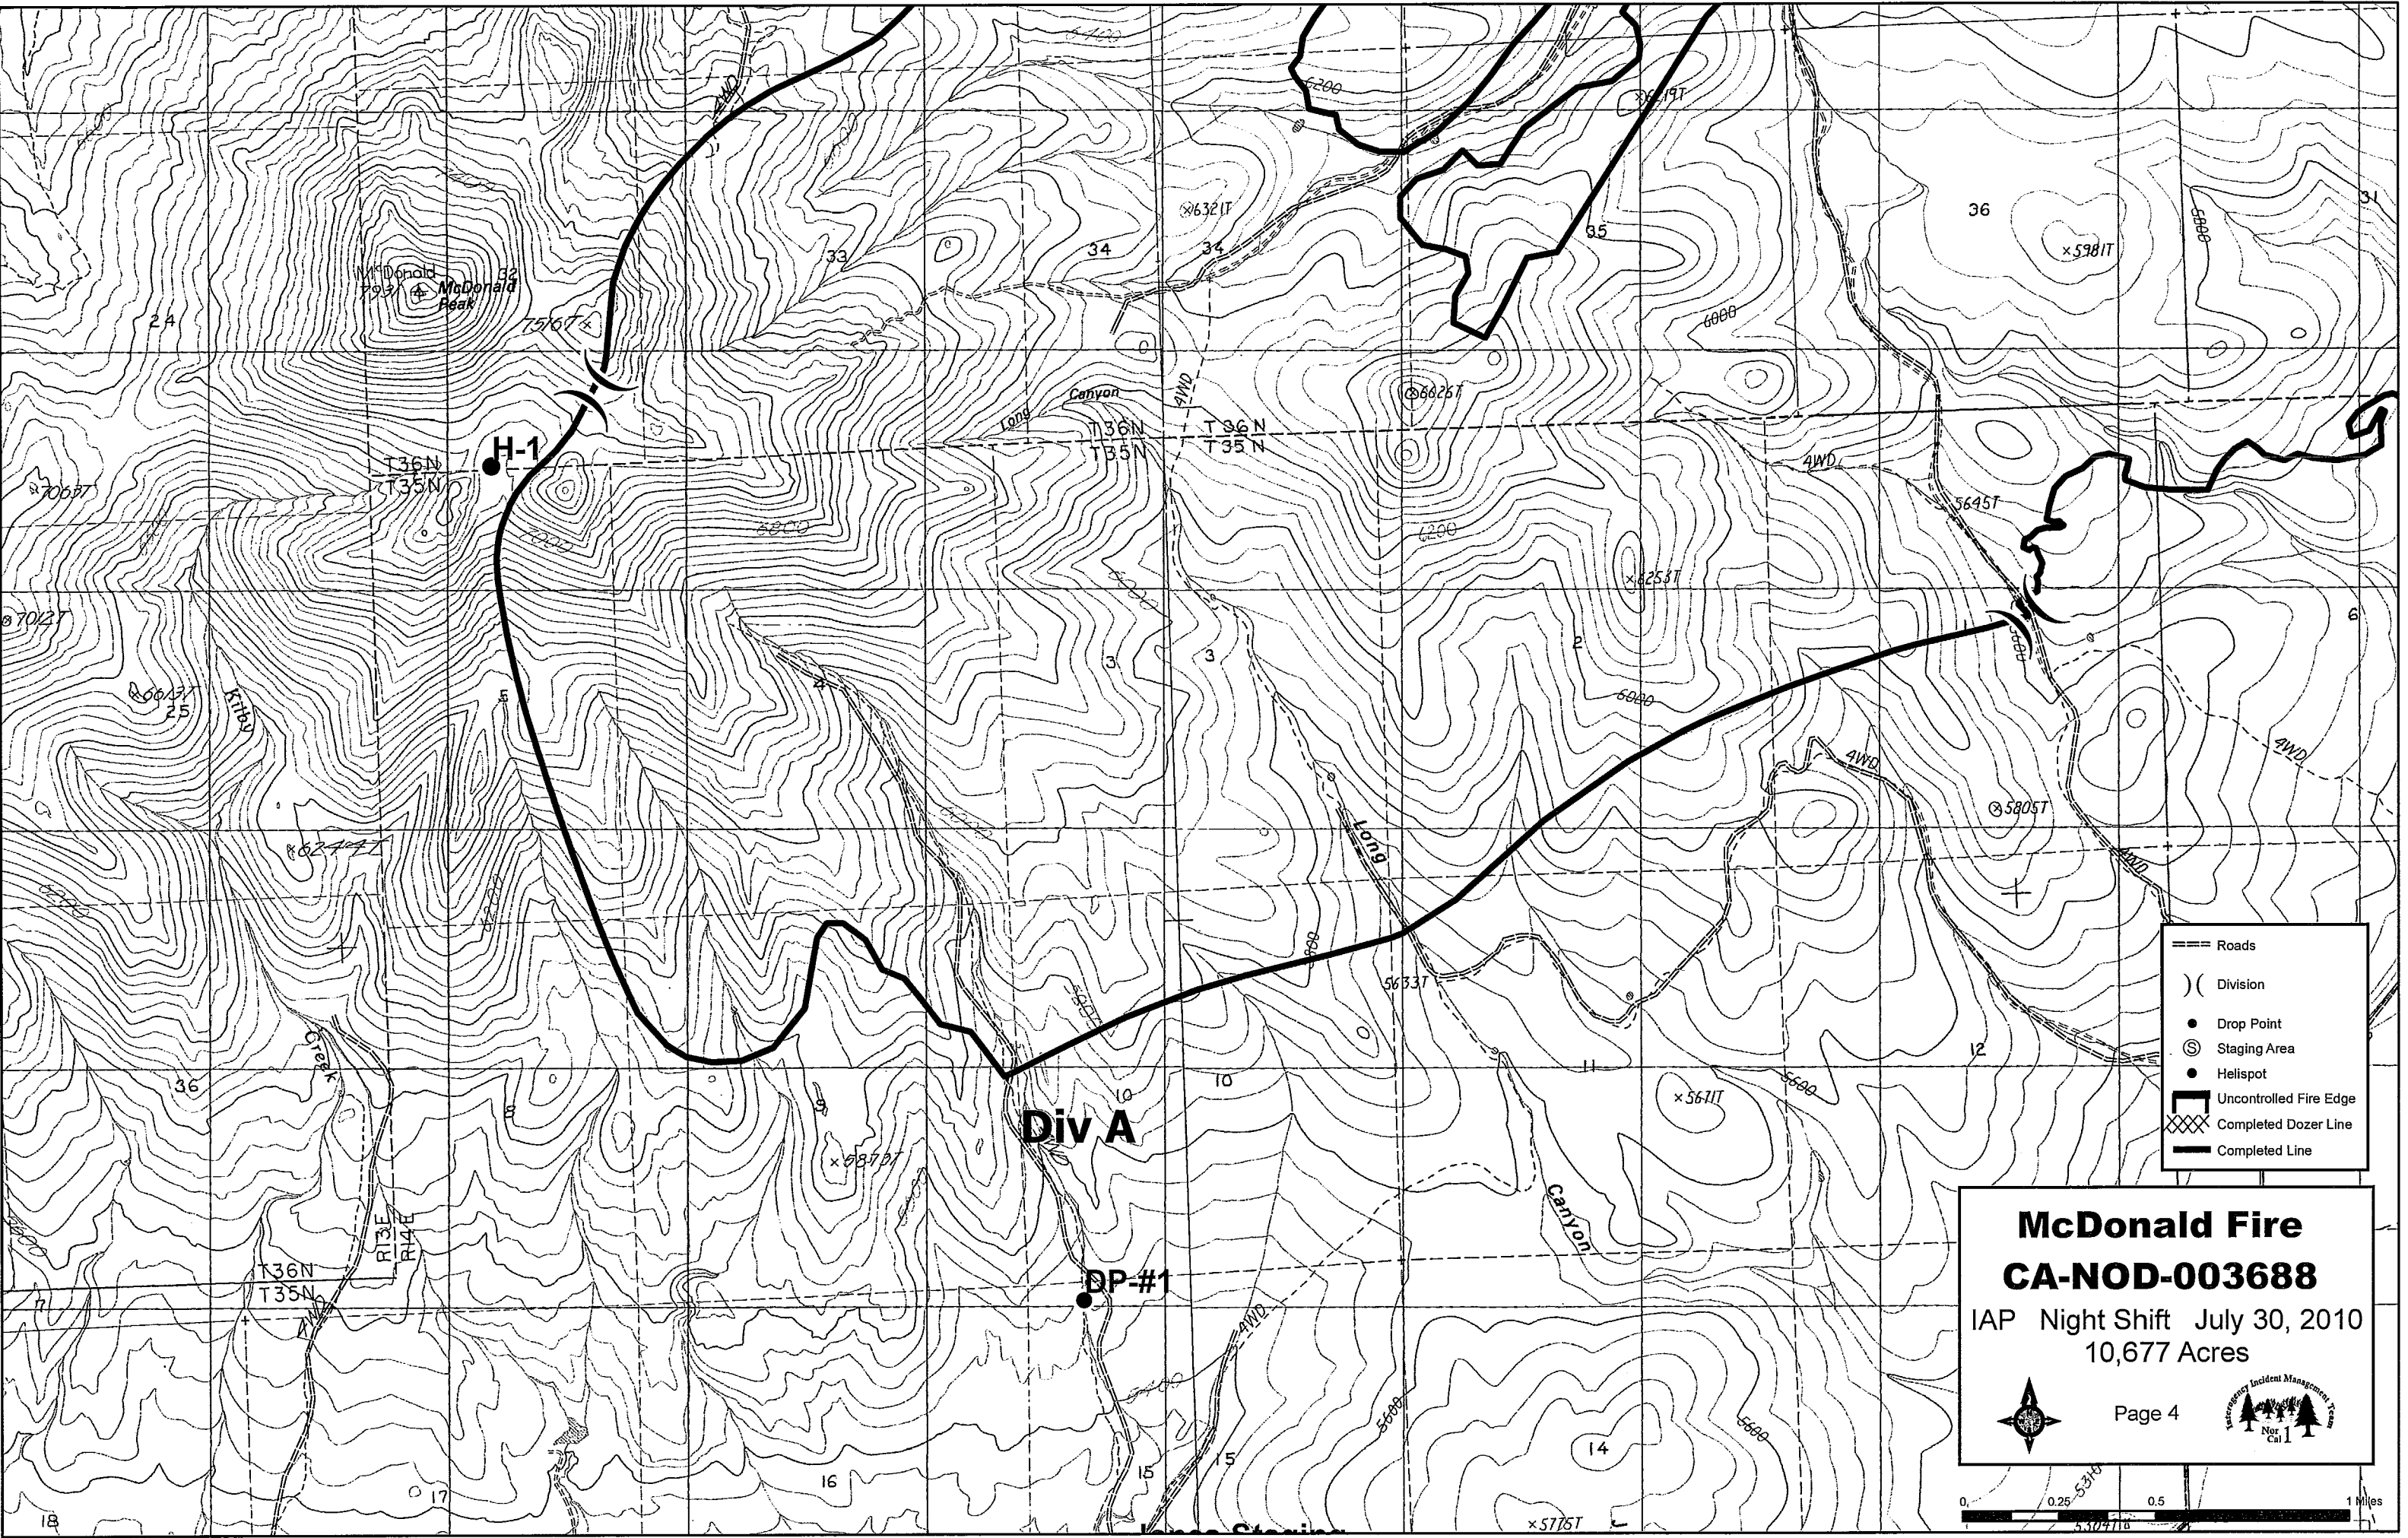

- == Roads
-) (Division
- Drop Point
- ⊙ Staging Area
- Helispot
- ▭ Uncontrolled Fire Edge
- ⊗ Completed Dozer Line
- Completed Line

McDonald Fire
CA-NOD-003688
IAP Night Shift July 30, 2010
10,677 Acres

Page 4