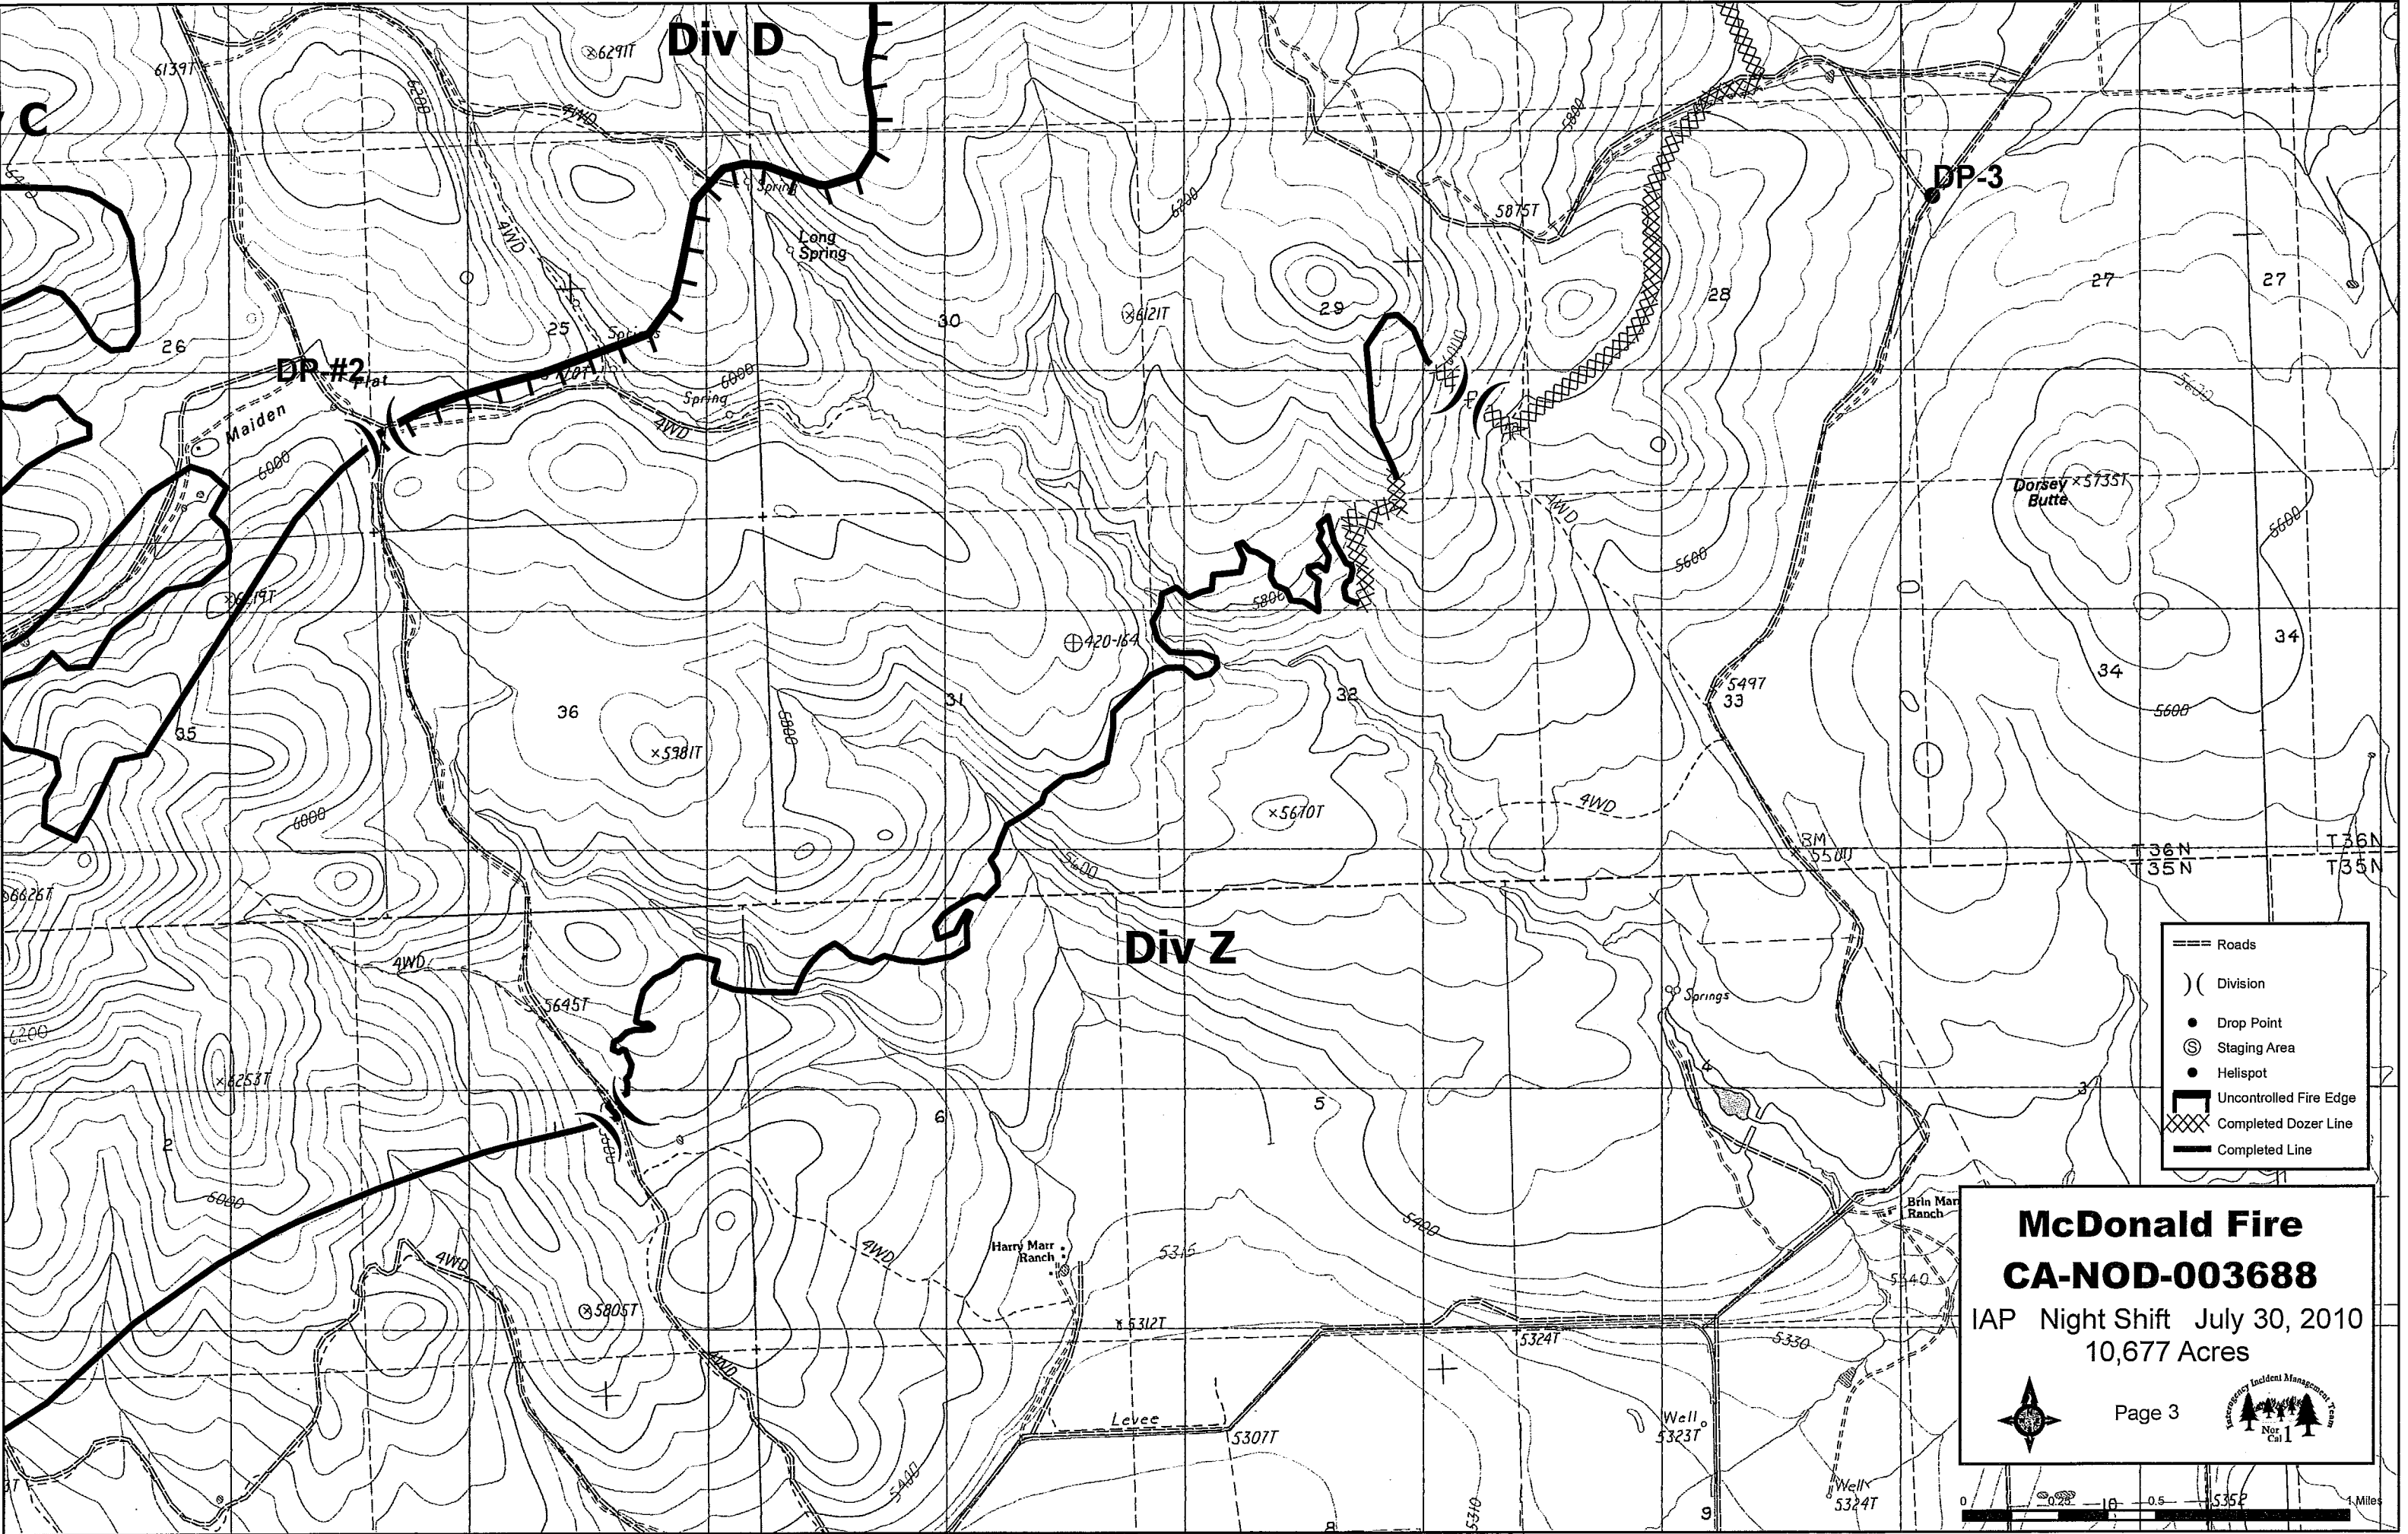

McDonald Fire

CA-NOD-003688

IAP Night Shift July 30, 2010
10,677 Acres

Map Index

0 0.25 0.5 1 Miles

McDonald Fire CA-NOD-003688

IAP Night Shift July 30, 2010
10,677 Acres

Page 1

- == Roads
-) (Division
- Drop Point
- ⊙ Staging Area
- Helispot
- ▭ Uncontrolled Fire Edge
- ▨ Completed Dozer Line
- Completed Line

Div B

Div C

Div D

H-1

DR #2

McDonald Fire CA-NOD-003688

IAP Night Shift July 30, 2010
10,677 Acres

Page 2

- Roads
- Division
- Drop Point
- Staging Area
- Helispot
- Uncontrolled Fire Edge
- Completed Dozer Line
- Completed Line

- == Roads
-) (Division
- Drop Point
- ⊙ Staging Area
- Hellspot
- ▬ Uncontrolled Fire Edge
- ▨ Completed Dozer Line
- ▬ Completed Line

McDonald Fire
CA-NOD-003688
 IAP Night Shift July 30, 2010
 10,677 Acres

Page 3

Emergency Incident Management Team
Nor Cal 1

- == Roads
-) (Division
- Drop Point
- ⊙ Staging Area
- Helispot
- ▭ Uncontrolled Fire Edge
- ⊗ Completed Dozer Line
- Completed Line