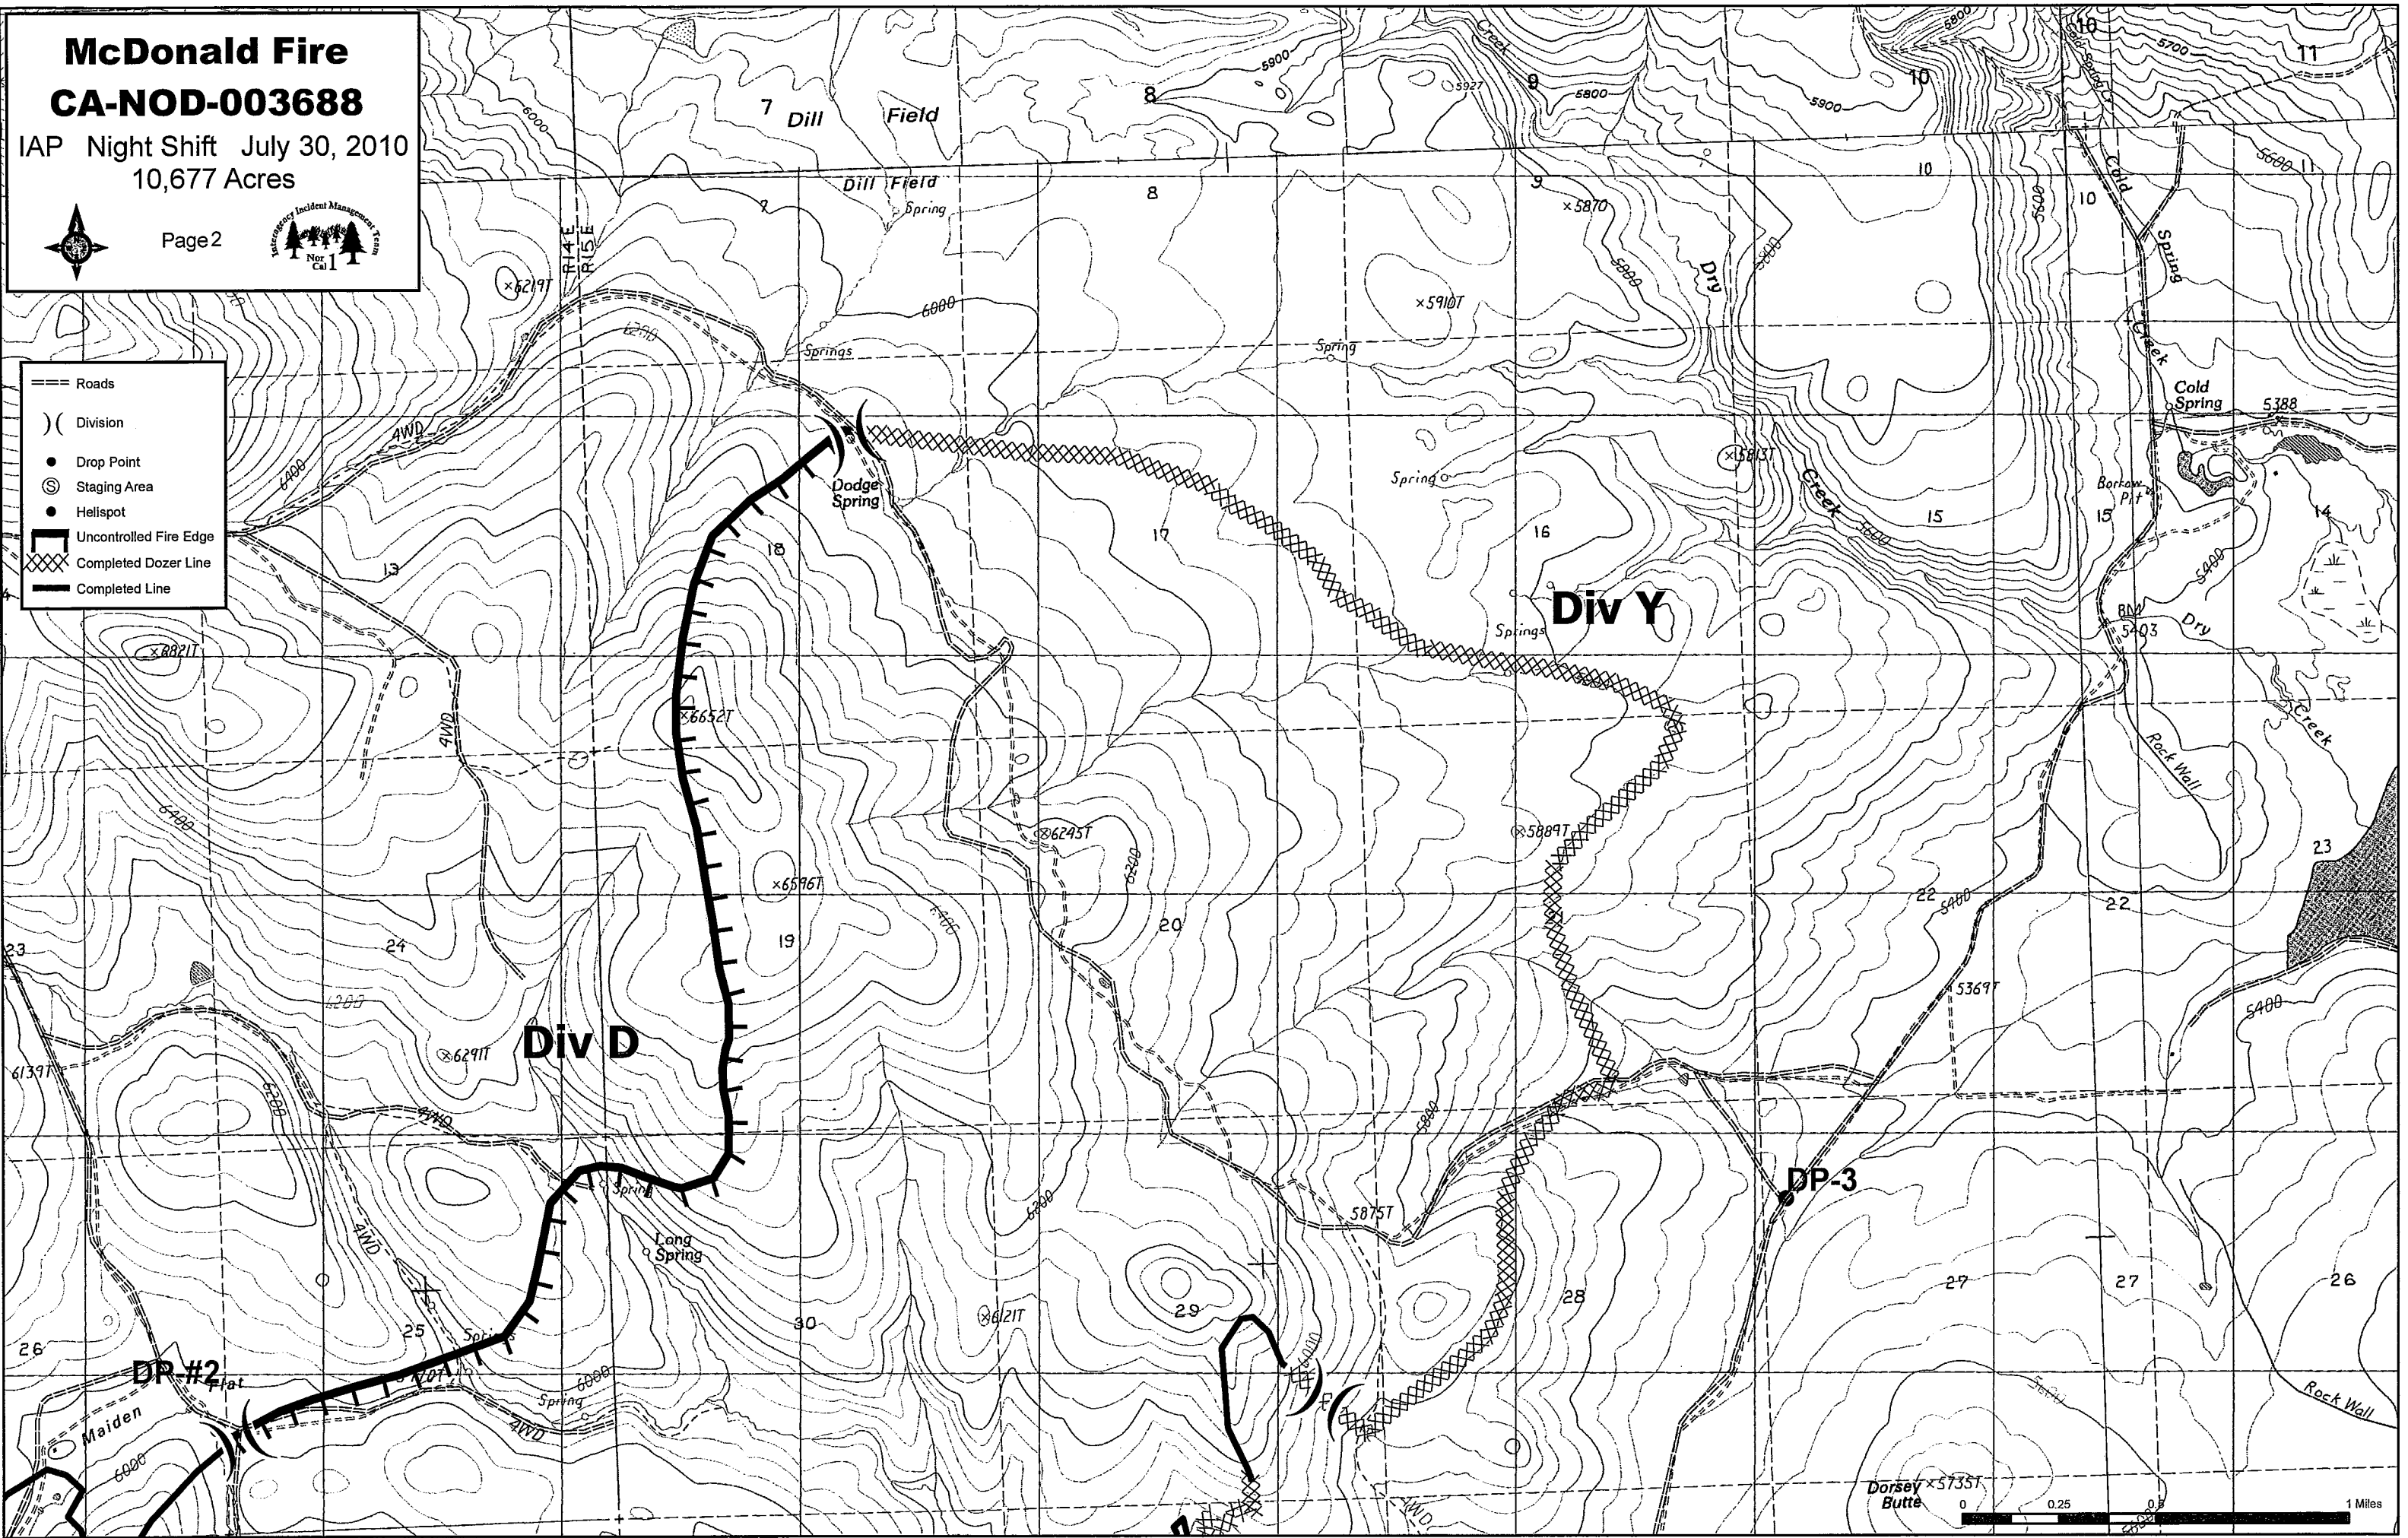

- == Roads
-) (Division
- Drop Point
- ⊙ Staging Area
- Helispot
- ▭ Uncontrolled Fire Edge
- ▨ Completed Dozer Line
- Completed Line

Div B

Div C

Div D

H-1

DR #2

McDonald Fire CA-NOD-003688

IAP Night Shift July 30, 2010
10,677 Acres

Page 2

- Roads
- Division
- Drop Point
- Staging Area
- Helispot
- Uncontrolled Fire Edge
- Completed Dozer Line
- Completed Line

- == Roads
-) (Division
- Drop Point
- ⊙ Staging Area
- Hellspot
- ▬ Uncontrolled Fire Edge
- ▨ Completed Dozer Line
- ▬ Completed Line