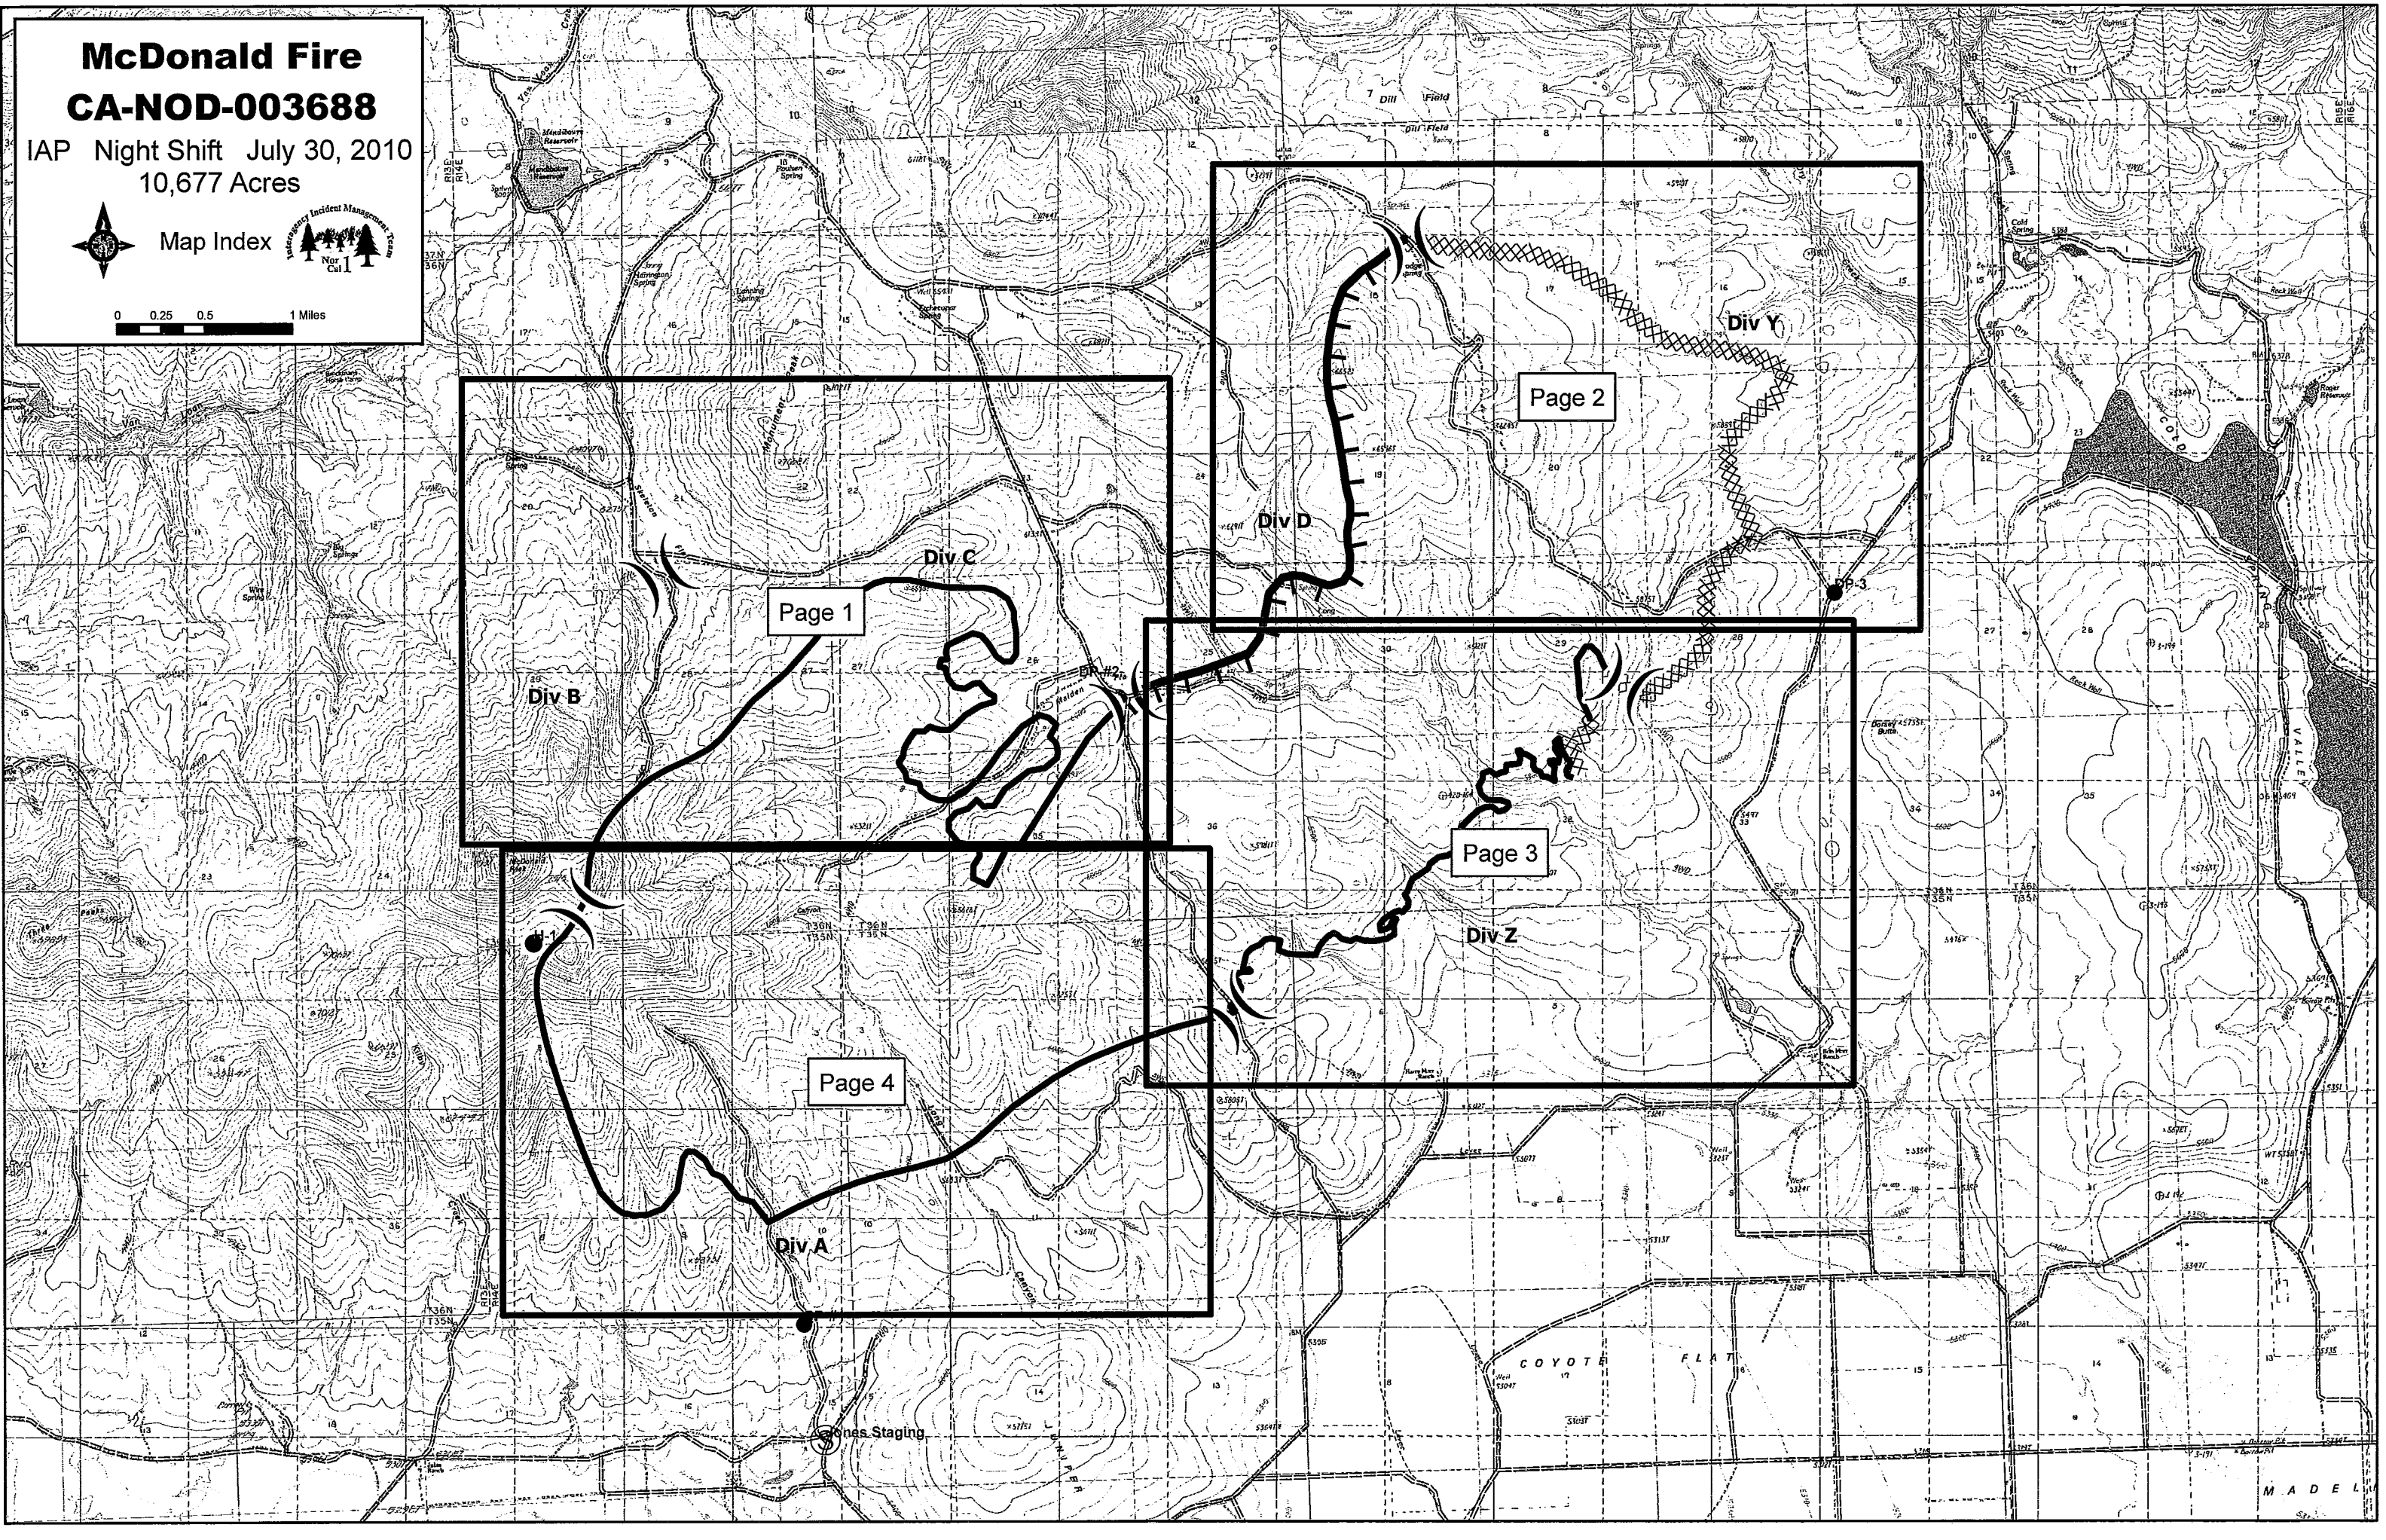

McDonald Fire

CA-NOD-003688

IAP Night Shift July 30, 2010
10,677 Acres

Map Index

0 0.25 0.5 1 Miles

McDonald Fire CA-NOD-003688

IAP Night Shift July 30, 2010
10,677 Acres

Page 1

- == Roads
-) (Division
- Drop Point
- ⊙ Staging Area
- Helispot
- ▭ Uncontrolled Fire Edge
- ▨ Completed Dozer Line
- Completed Line

Div B

Div C

Div D

H-1

DR #2

McDonald Fire CA-NOD-003688

IAP Night Shift July 30, 2010
10,677 Acres

Page 2

- Roads
- Division
- Drop Point
- Staging Area
- Helispot
- Uncontrolled Fire Edge
- Completed Dozer Line
- Completed Line

- == Roads
-) (Division
- Drop Point
- ⊙ Staging Area
- Hellspot
- ▬ Uncontrolled Fire Edge
- ▨ Completed Dozer Line
- ▬ Completed Line

McDonald Fire
CA-NOD-003688
 IAP Night Shift July 30, 2010
 10,677 Acres

Page 3

Emergency Incident Management Team
Nor Cal 1

- == Roads
-) (Division
- Drop Point
- ⊙ Staging Area
- Helispot
- ▭ Uncontrolled Fire Edge
- ⊗ Completed Dozer Line
- Completed Line