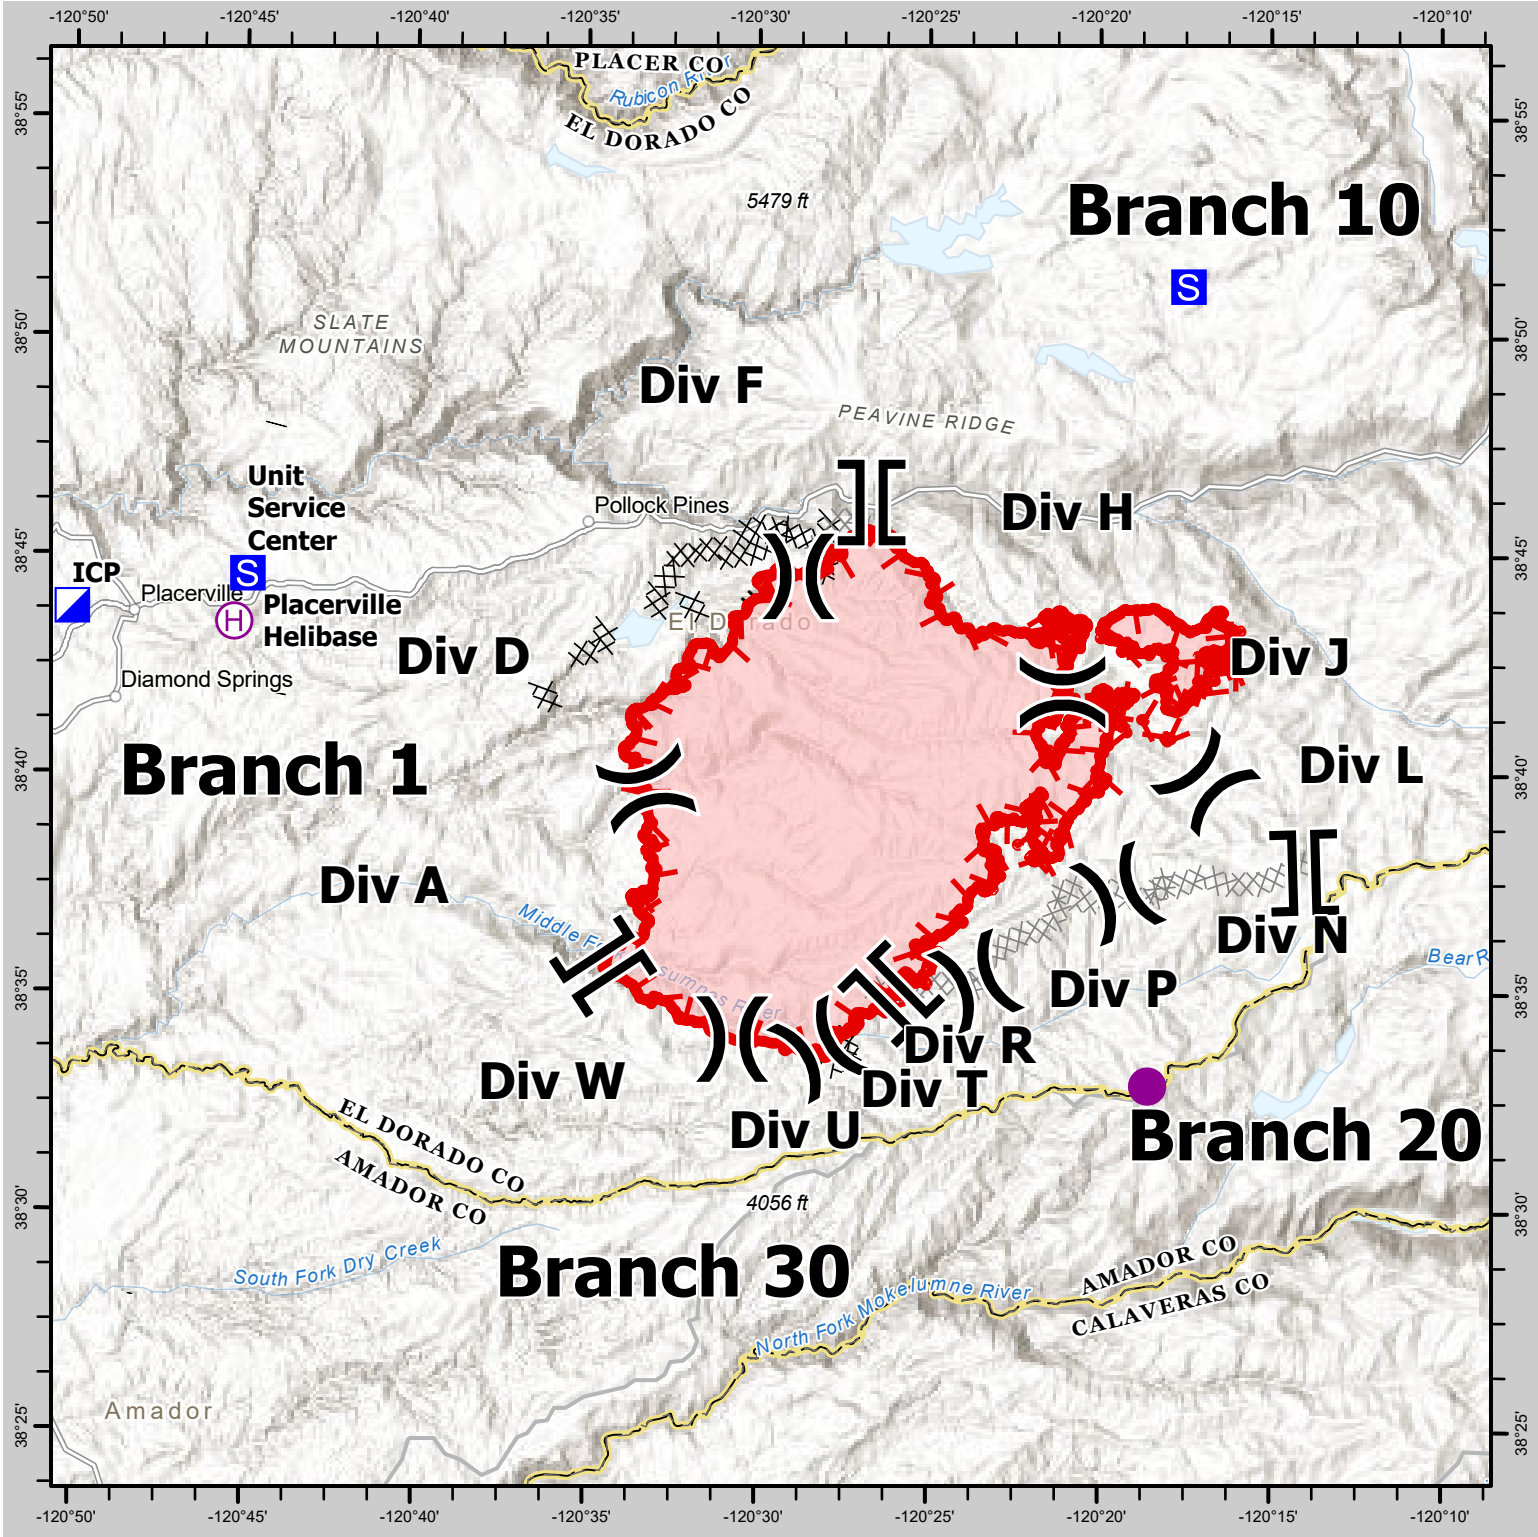

CALDOR INCIDENT BRIEFING MAP

CA ENF 24030 - 8/20/2021

0 2.5 5 10 15 Miles

Uncontrolled Fire Edge	County Boundary	Drop Point	Division Break	Fire Point	Spot Fire
Contained Line	Completed Dozer Line	Dip Site	Branch Break	Mobile Weather Unit	Restricted Water Source
Helibase				Repeater	Mobile Ret. Base
Helispot					

CAL FIRE - INCIDENT MANAGEMENT TEAM 6
Established 1994

IMT 6 GISS
8/19/2021
2150 Hours
NAD 83 Teale Albers

DISCLAIMER:
The displayed incident data is approximate and should only be used for informational purposes. The information contained in this report was prepared from field observations and is not necessarily accurate to mapping, surveying, or engineering standards.