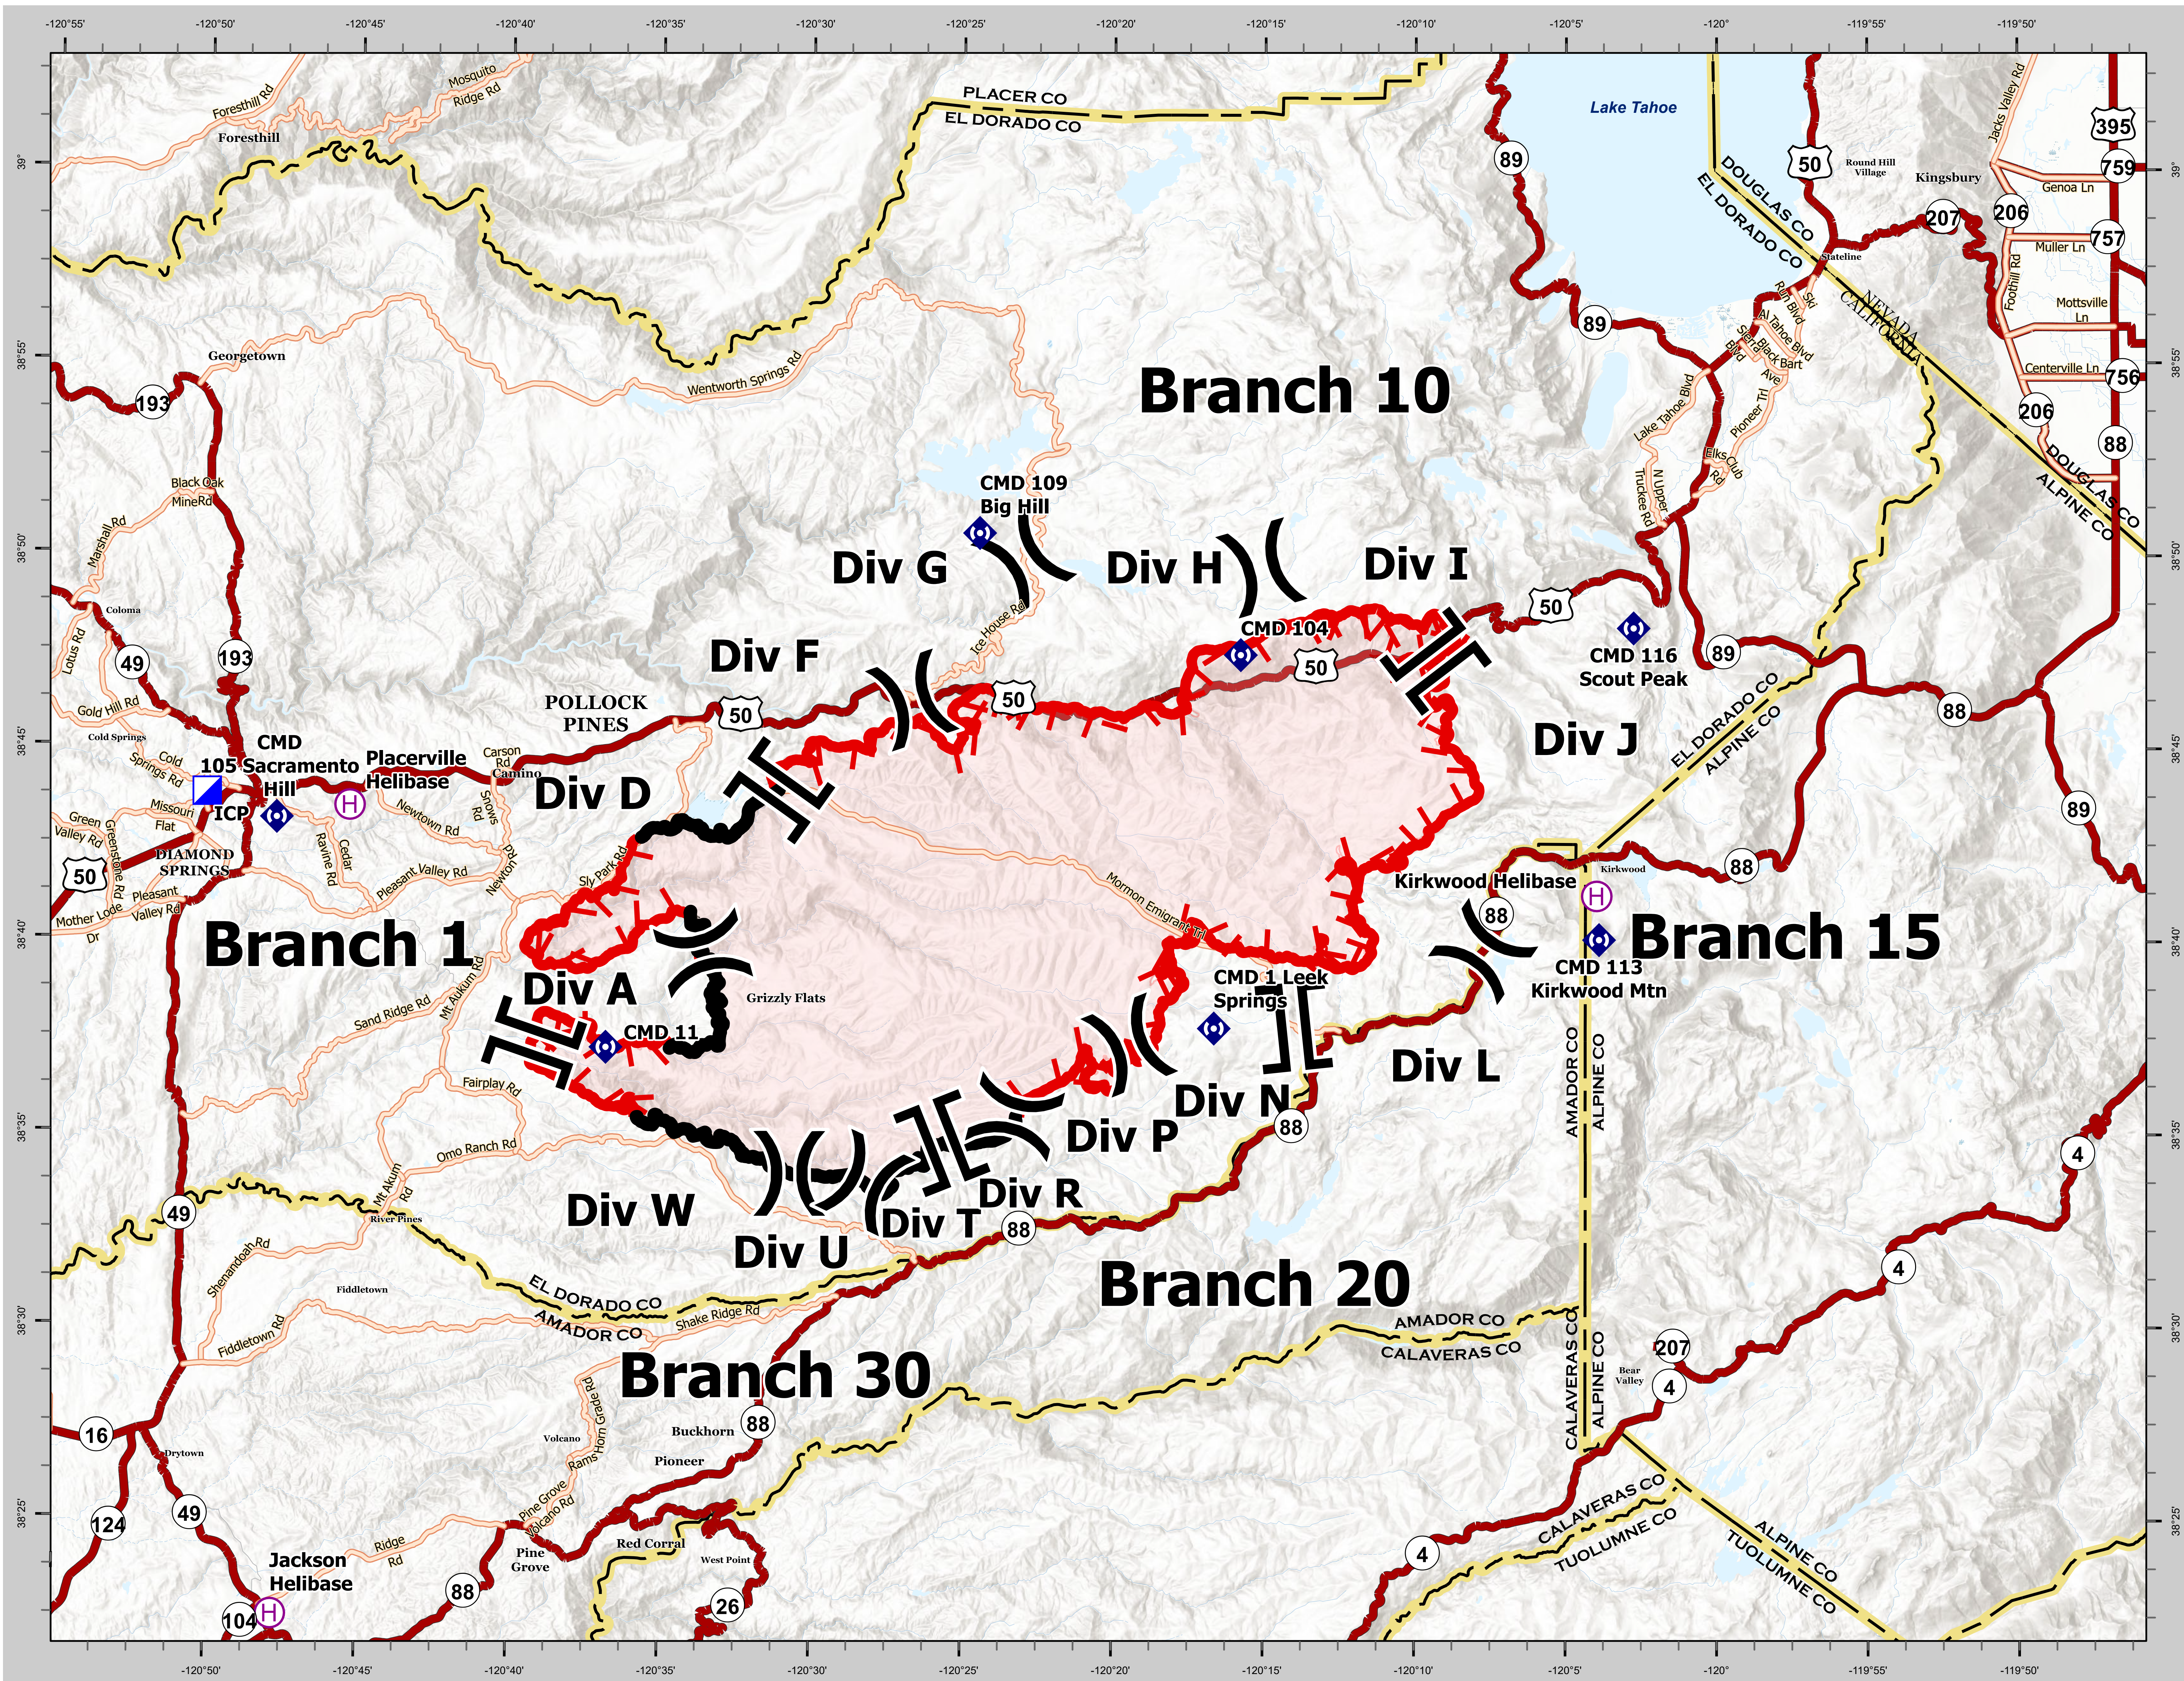

CALDOR INCIDENT BRIEFING MAP

CA ENF 024030 8/29/2021

- || Branch Break
-) Division Break
- Ⓜ Helibase
- 📍 Incident Command Post
- 📡 Repeater
- 🔥 Fire Edge
- 🚒 Contained Line
- 🔴 Fire Perimeter
- 🗺 State Boundary
- 🗺 County Boundary

CAL FIRE - INCIDENT MANAGEMENT TEAM 6
Established 1994

IMT 6 GISS
8/28/2021
2152 Hours
NAD 83 Teale Albers

DISCLAIMER: The displayed incident data is approximate and should only be used for informational purposes. The information contained in mapping base layers was generated from GIS data maintained by different sources and agencies and is not necessarily accurate to mapping, surveying, or engineering standards.