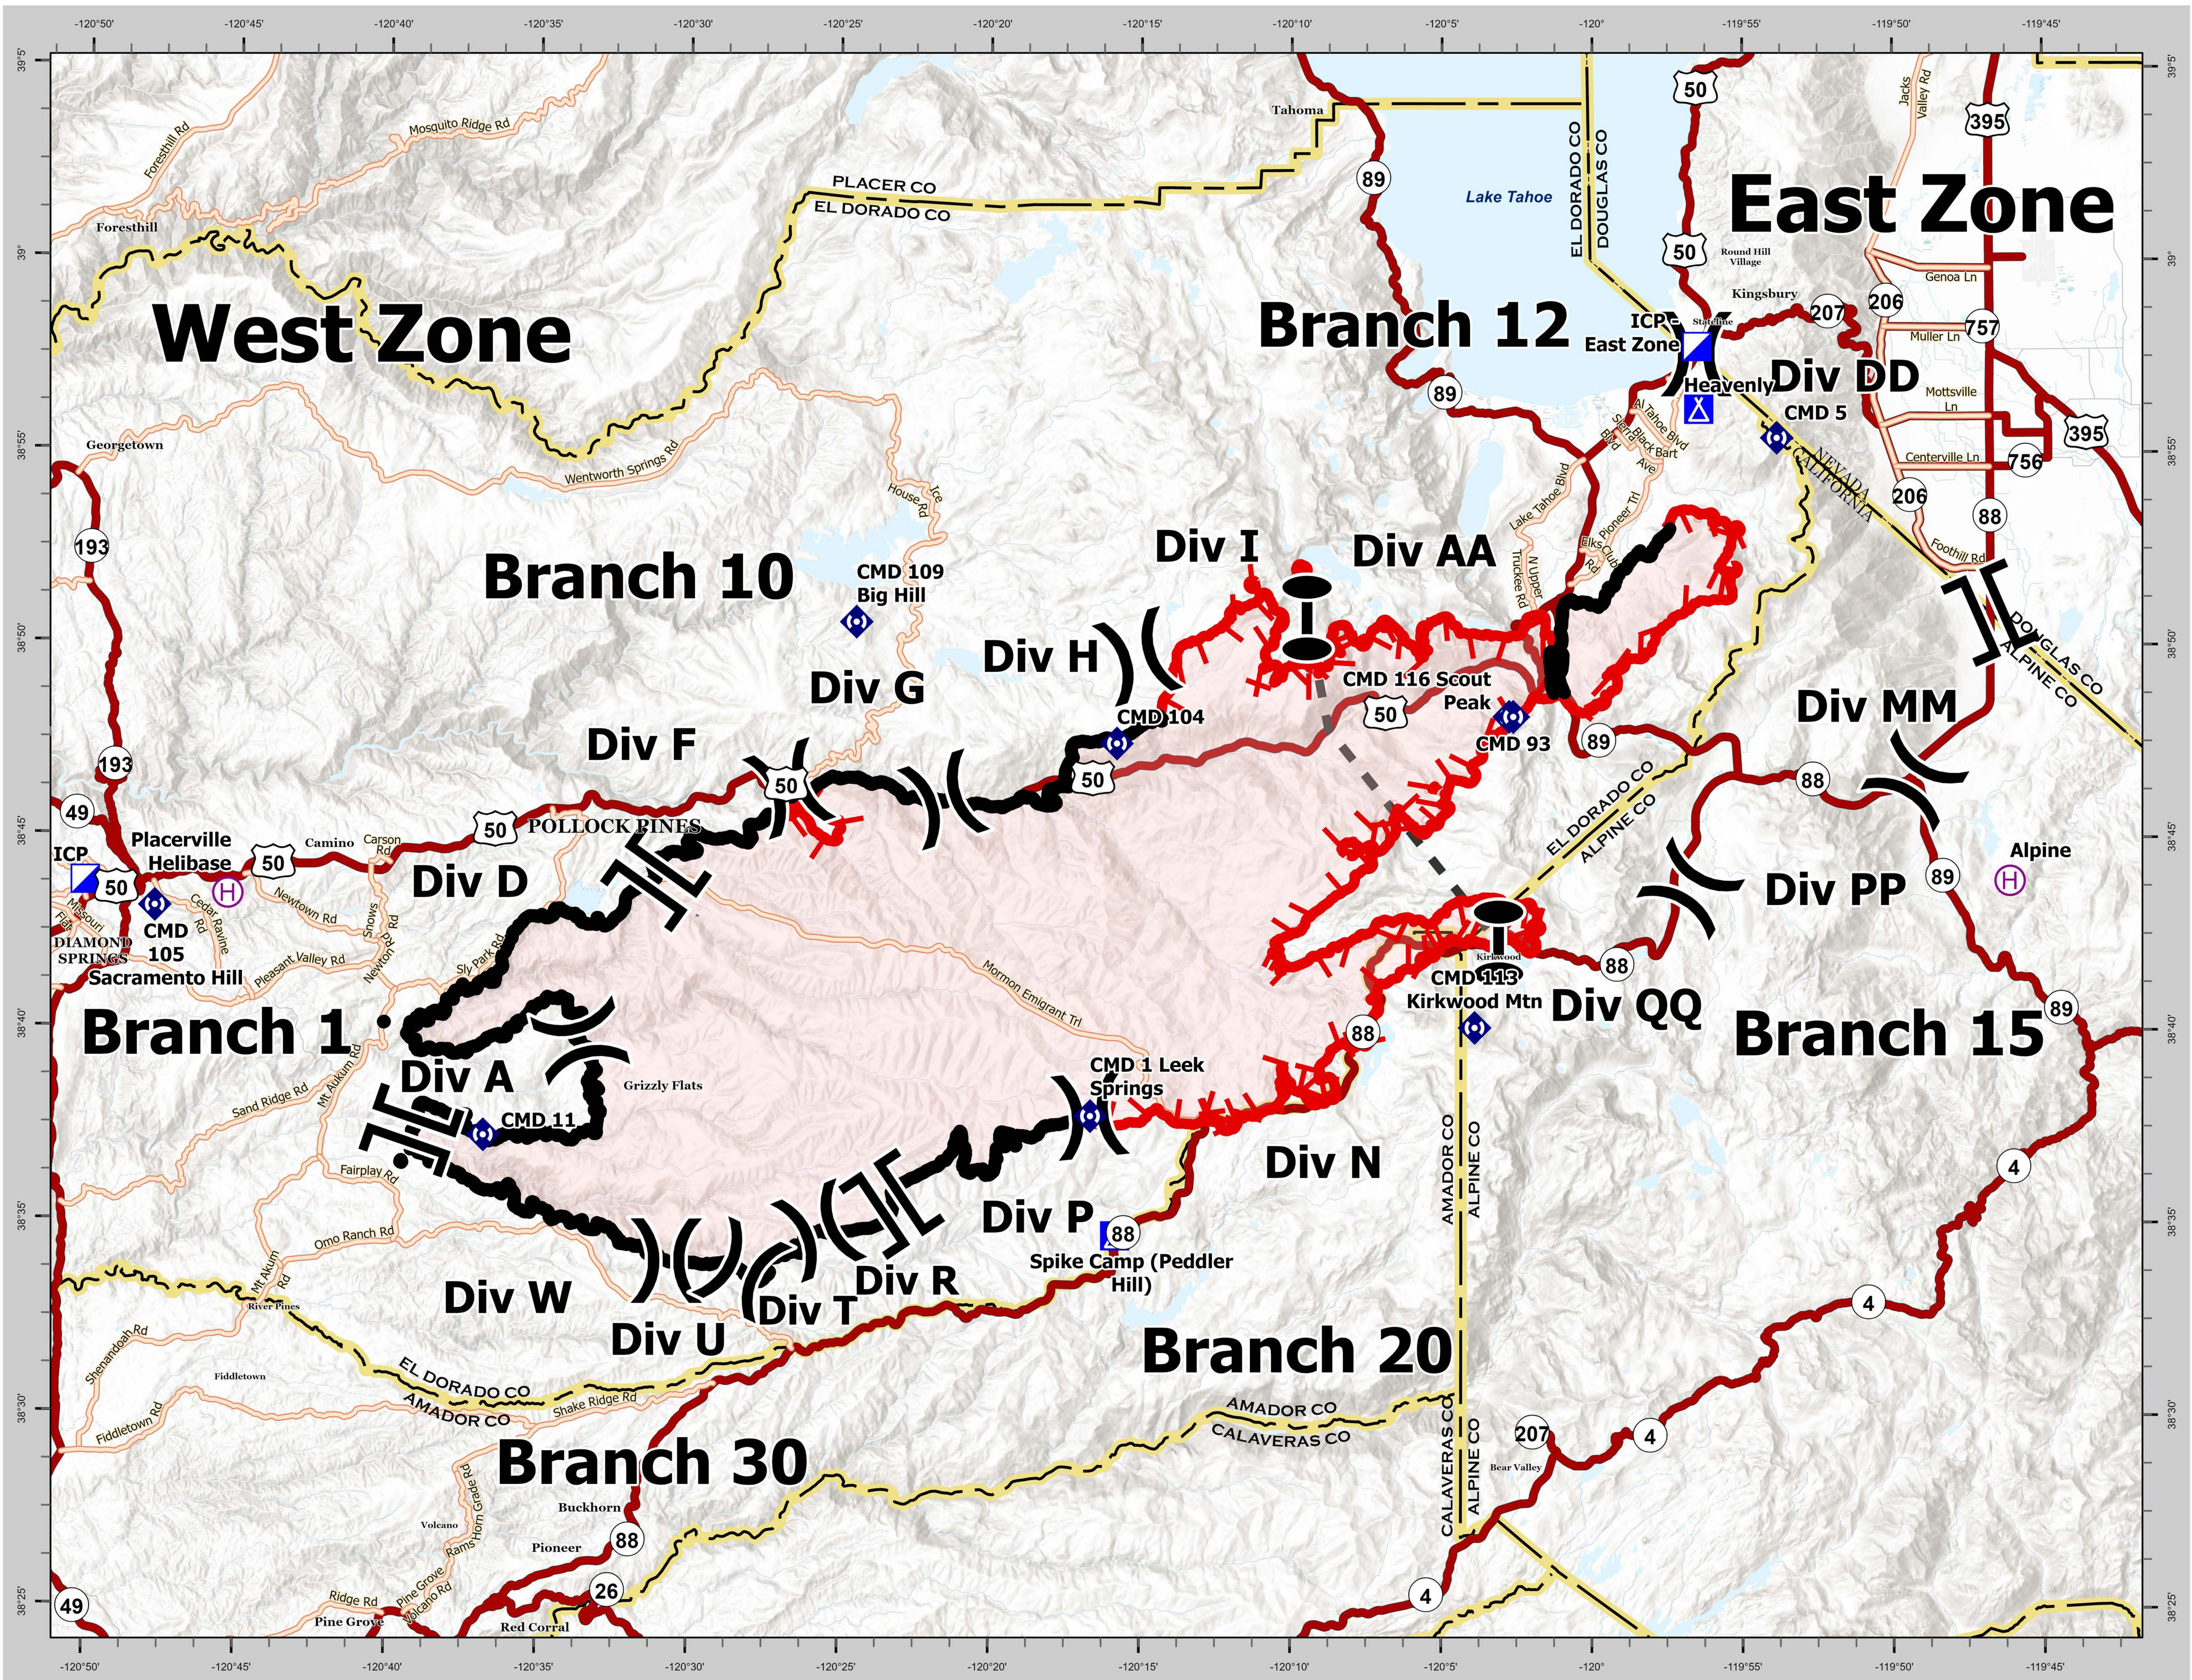

CALDOR INCIDENT BRIEFING MAP

CA ENF 024030 9/6/2021

- || Branch Break
-) Division Break
- ⊕ Helibase
- ⊖ Zone Break
- ⊠ Incident Command Post
- ⊠ Camp
- ⊠ Repeater
- ⊠ Fire Edge
- ⊠ Contained Line
- ⊠ Fire Perimeter
- - - State Boundary
- ▭ County Boundary
- || ZoneBreakLine

CAL FIRE - INCIDENT MANAGEMENT TEAM 6
Established 1994

IMT 6 GISS
9/5/2021
2131 Hours
NAD 83 Teale Albers

DISCLAIMER: The displayed incident data is approximate and should only be used for informational purposes. The information contained in supporting base layers was generated from GIS data maintained by different sources and agencies and is not necessarily accurate to mapping, surveying, or engineering standards.