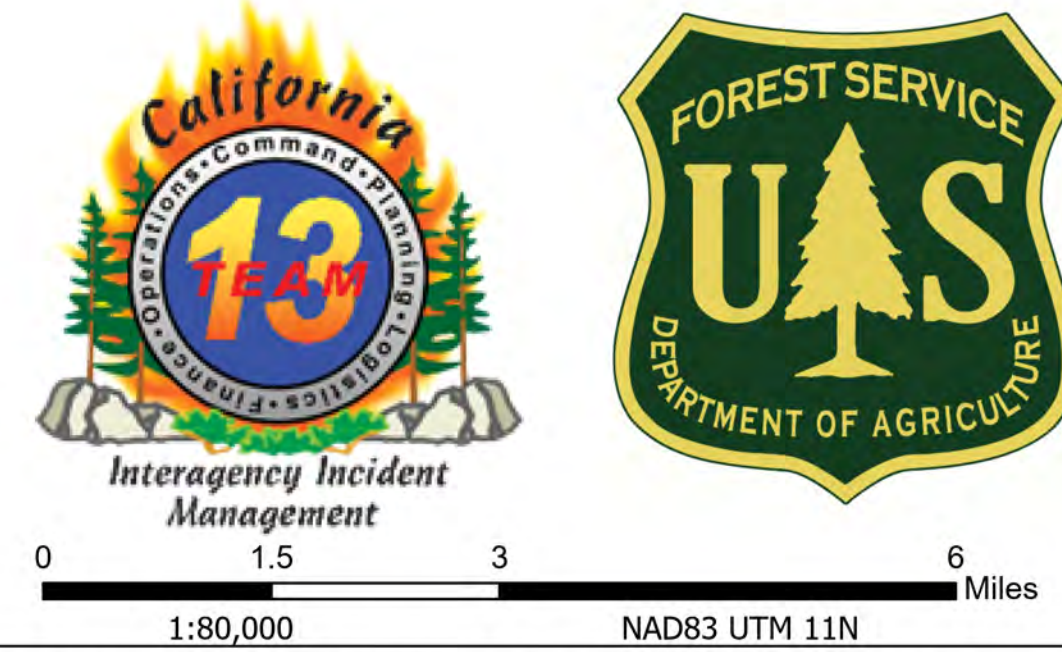

BRIEFING

Caldor

CA-ENF-24030
October 9, 2021