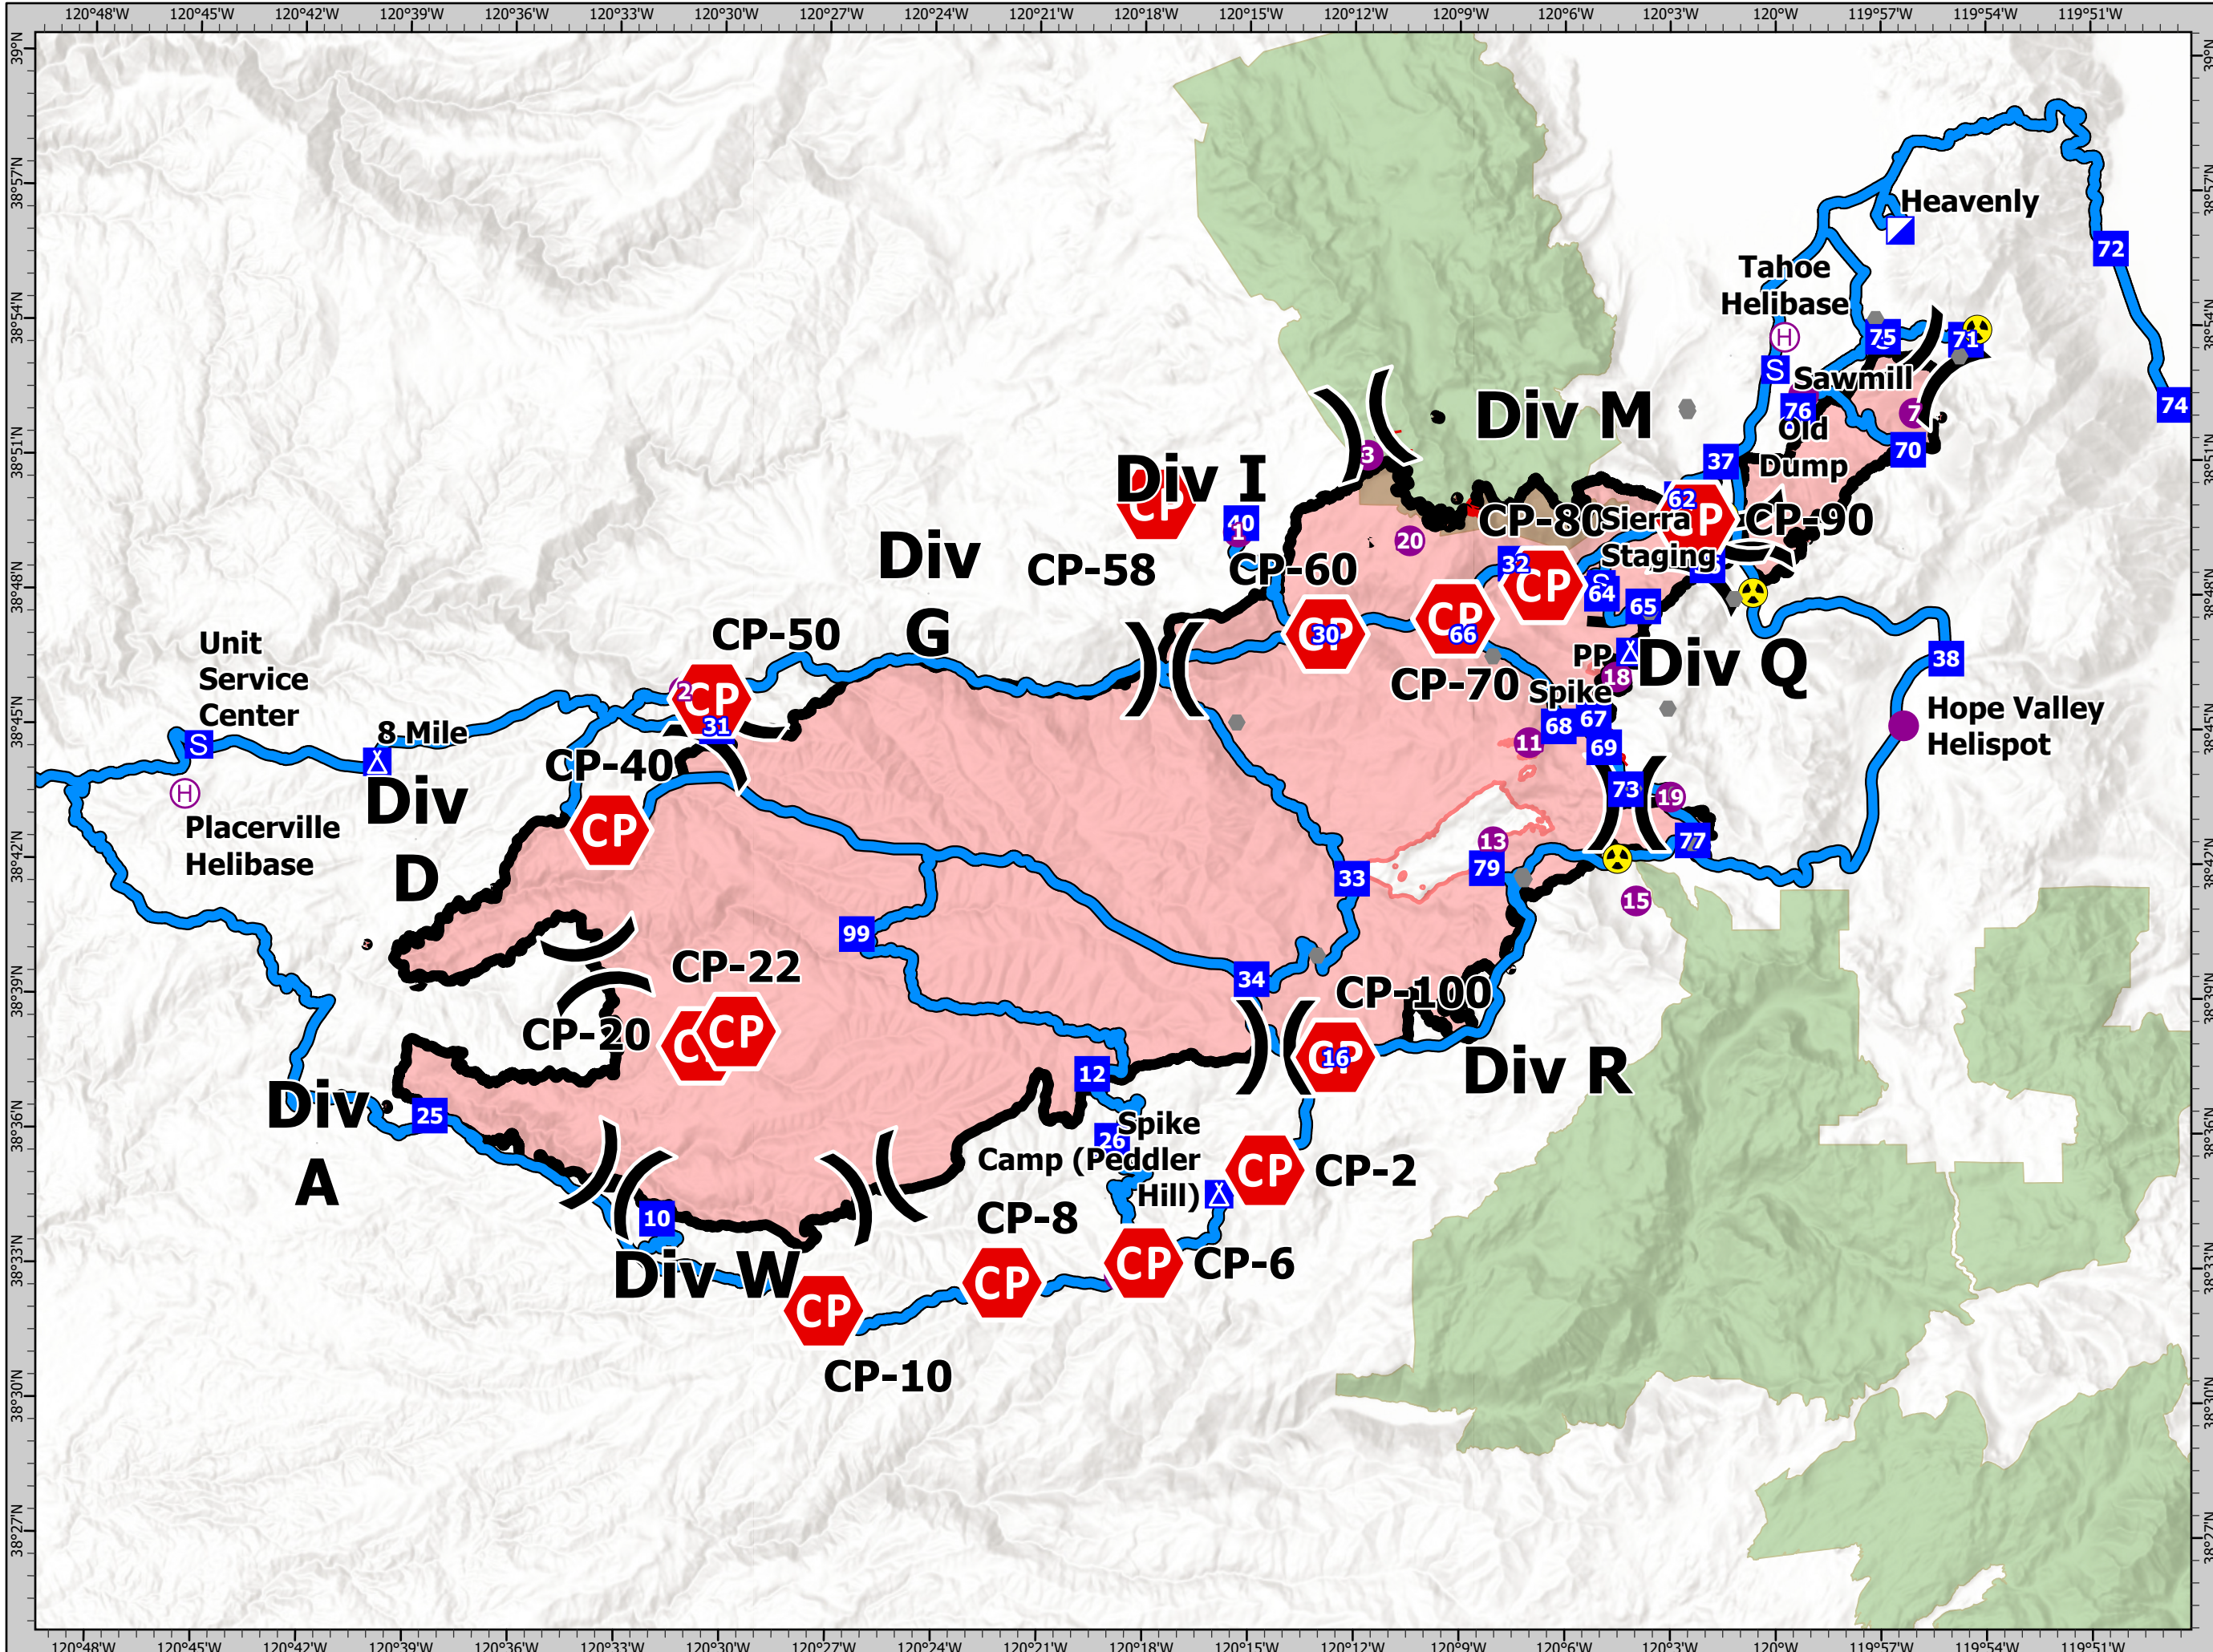

TRANSPORTATION

Caldor

CA-ENF-24030

October 12, 2021

- Helispot
- Ⓜ Helibase
- ⌋ Division Break
- ▢ Incident Command Post
- Drop Point
- ⓧ Camp
- Ⓢ Staging Area
- Other
- ⚠ Hazard
- ▬ Fire Edge
- ▬ Contained Line
- ▭ Wildfire Daily Fire Perimeter
- World Hillshade
- ▬ Transportation Routes
- ▭ Wilderness
- ▭ Check Point

1:250,000 NAD83 UTM 11N
0 1.75 3.5 7 Miles